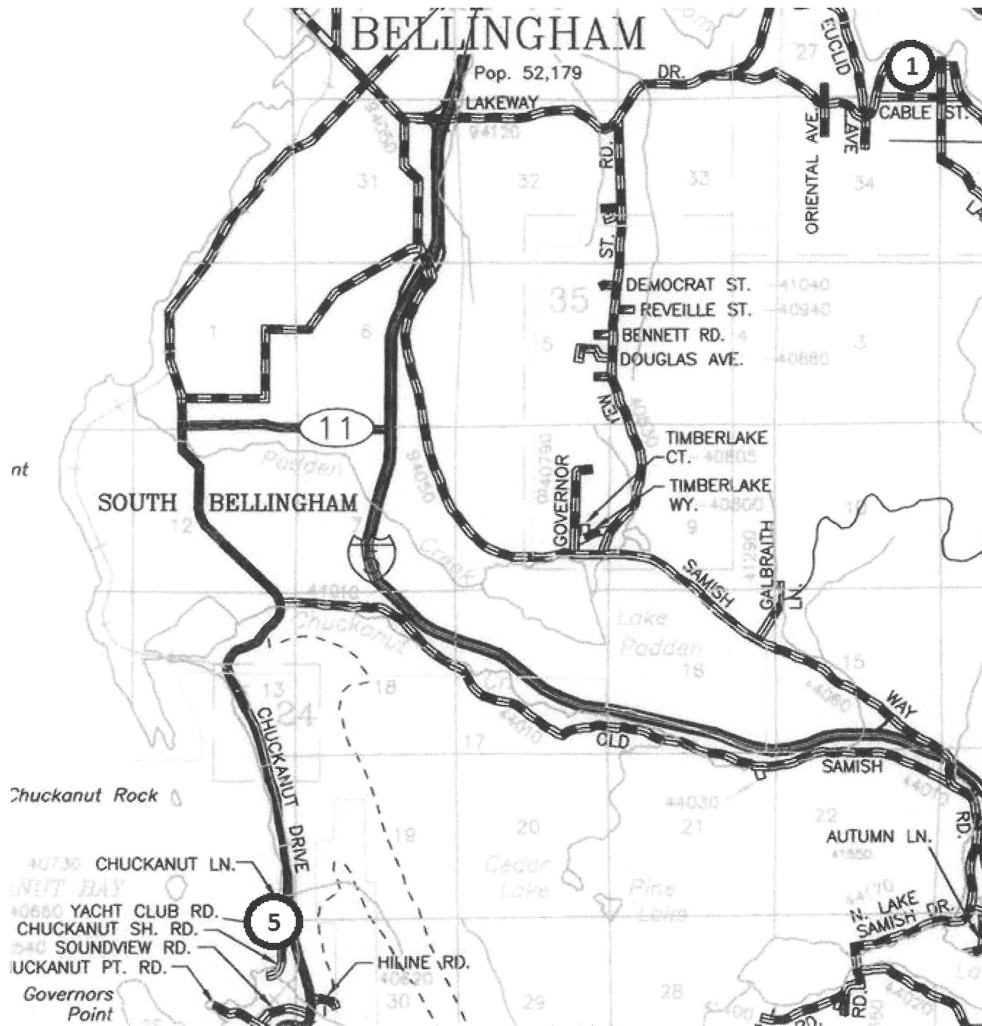

# Vicinity Maps

1 Geneva St southbound at Wall St  
5 Chuckanut Ln southbound at Yacht Club Rd

2 Country Ln eastbound at Curtis Rd

3 Jensen Rd westbound at Squaticum Lake Rd

- 4 Holeman Av eastbound at Birch Bay Dr
- 6 Birch Bay Lynden Rd eastbound from Portal Wy
- 7 Birch Bay Lynden Rd westbound from Portal Wy