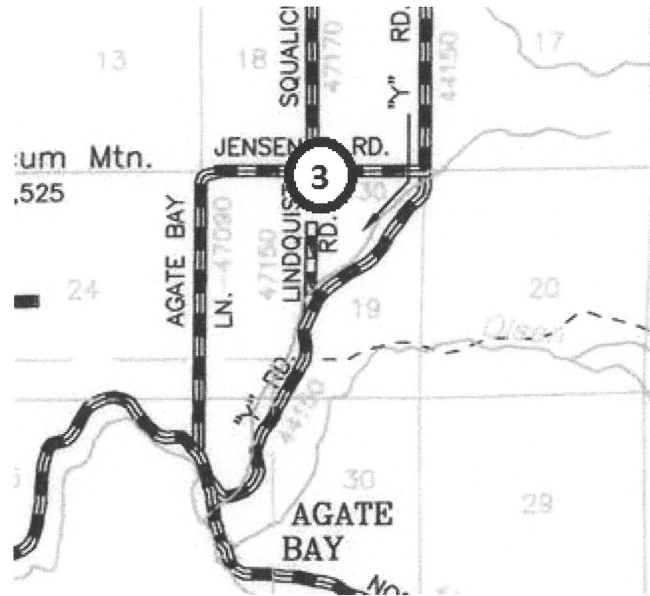

# Vicinity Maps

1 Geneva St southbound at Wall St  
5 Chuckanut Ln southbound at Yacht Club Rd

2 Country Ln eastbound at Curtis Rd

3 Jensen Rd westbound at Squaticum Lake Rd

- 4 Holeman Av eastbound at Birch Bay Dr
- 6 Birch Bay Lynden Rd eastbound from Portal Wy
- 7 Birch Bay Lynden Rd westbound from Portal Wy