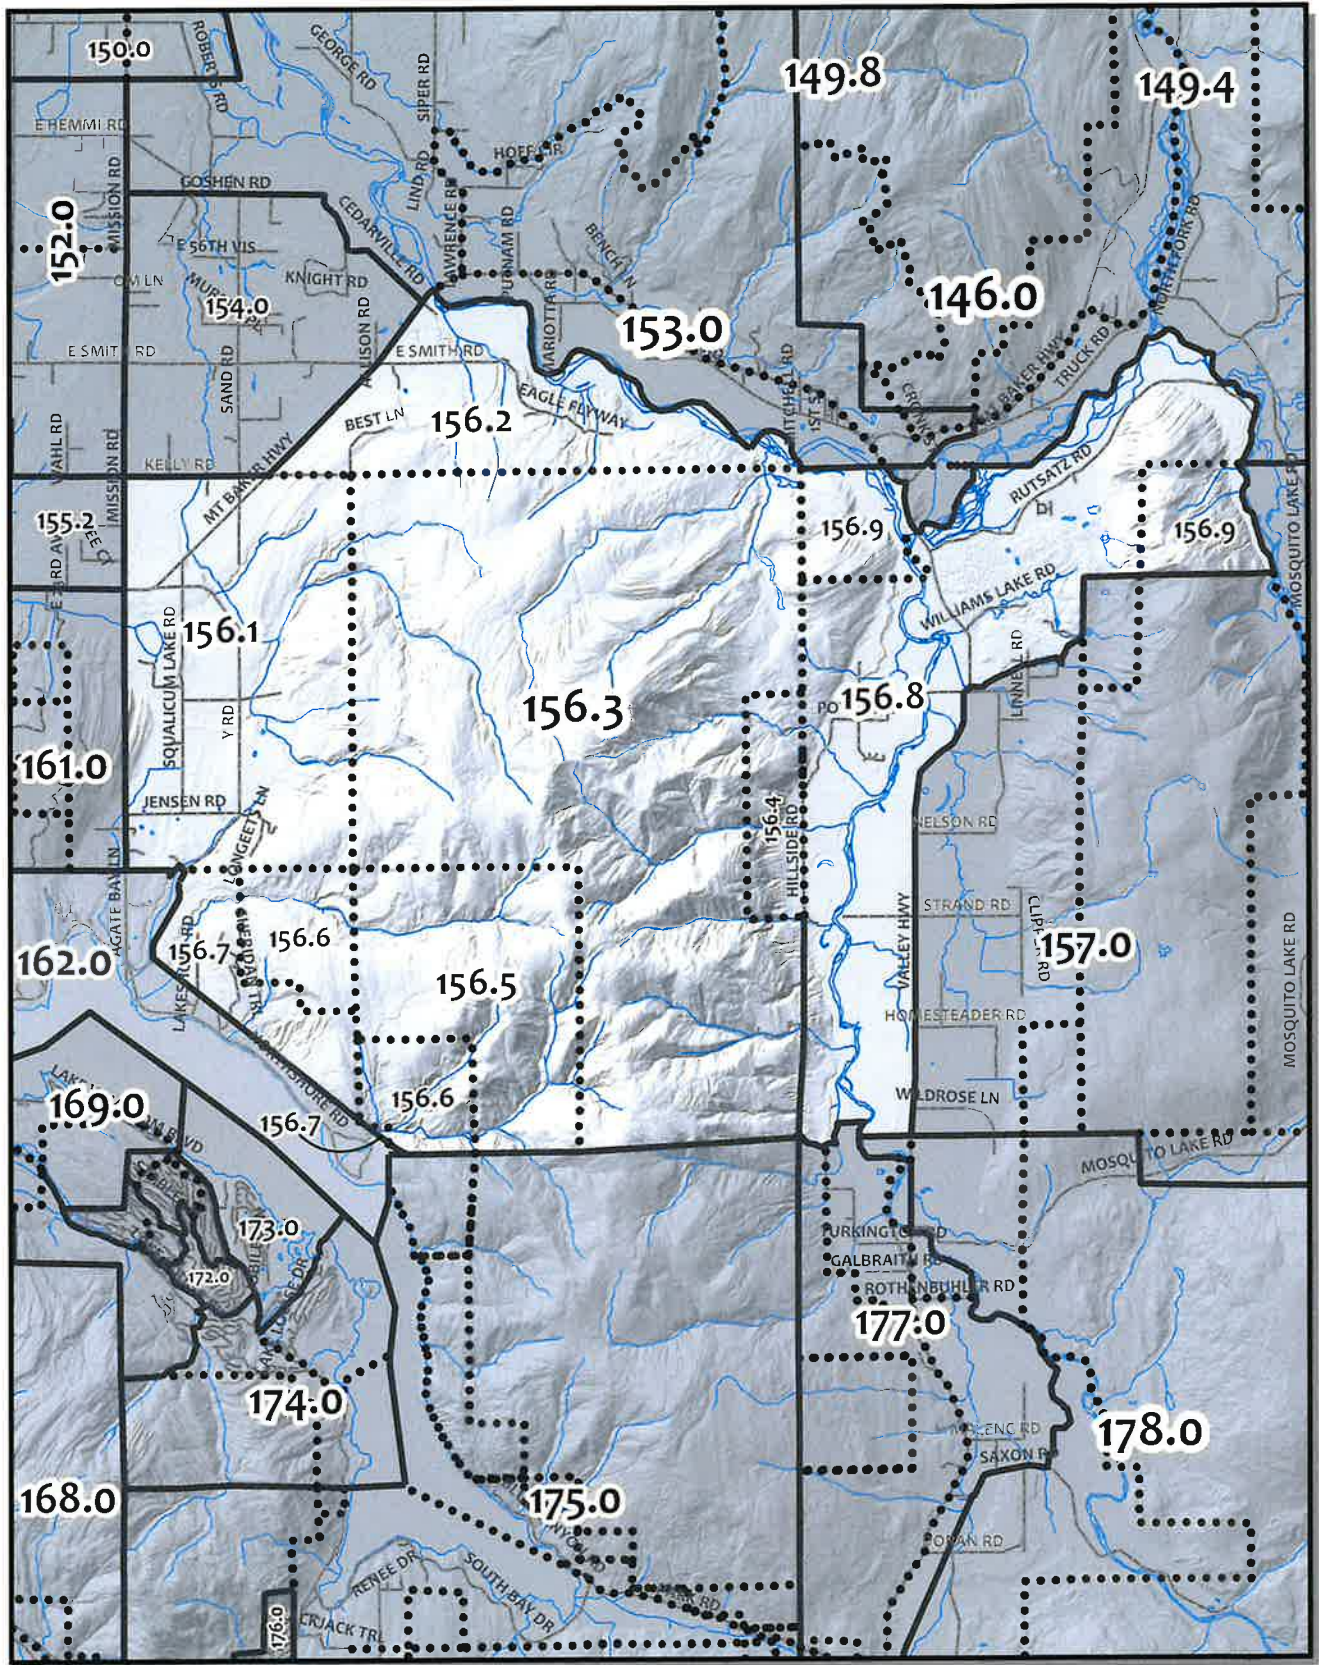

Whatcom County Precinct 156

County Council District 3
Legislative District 42
Congressional District 2