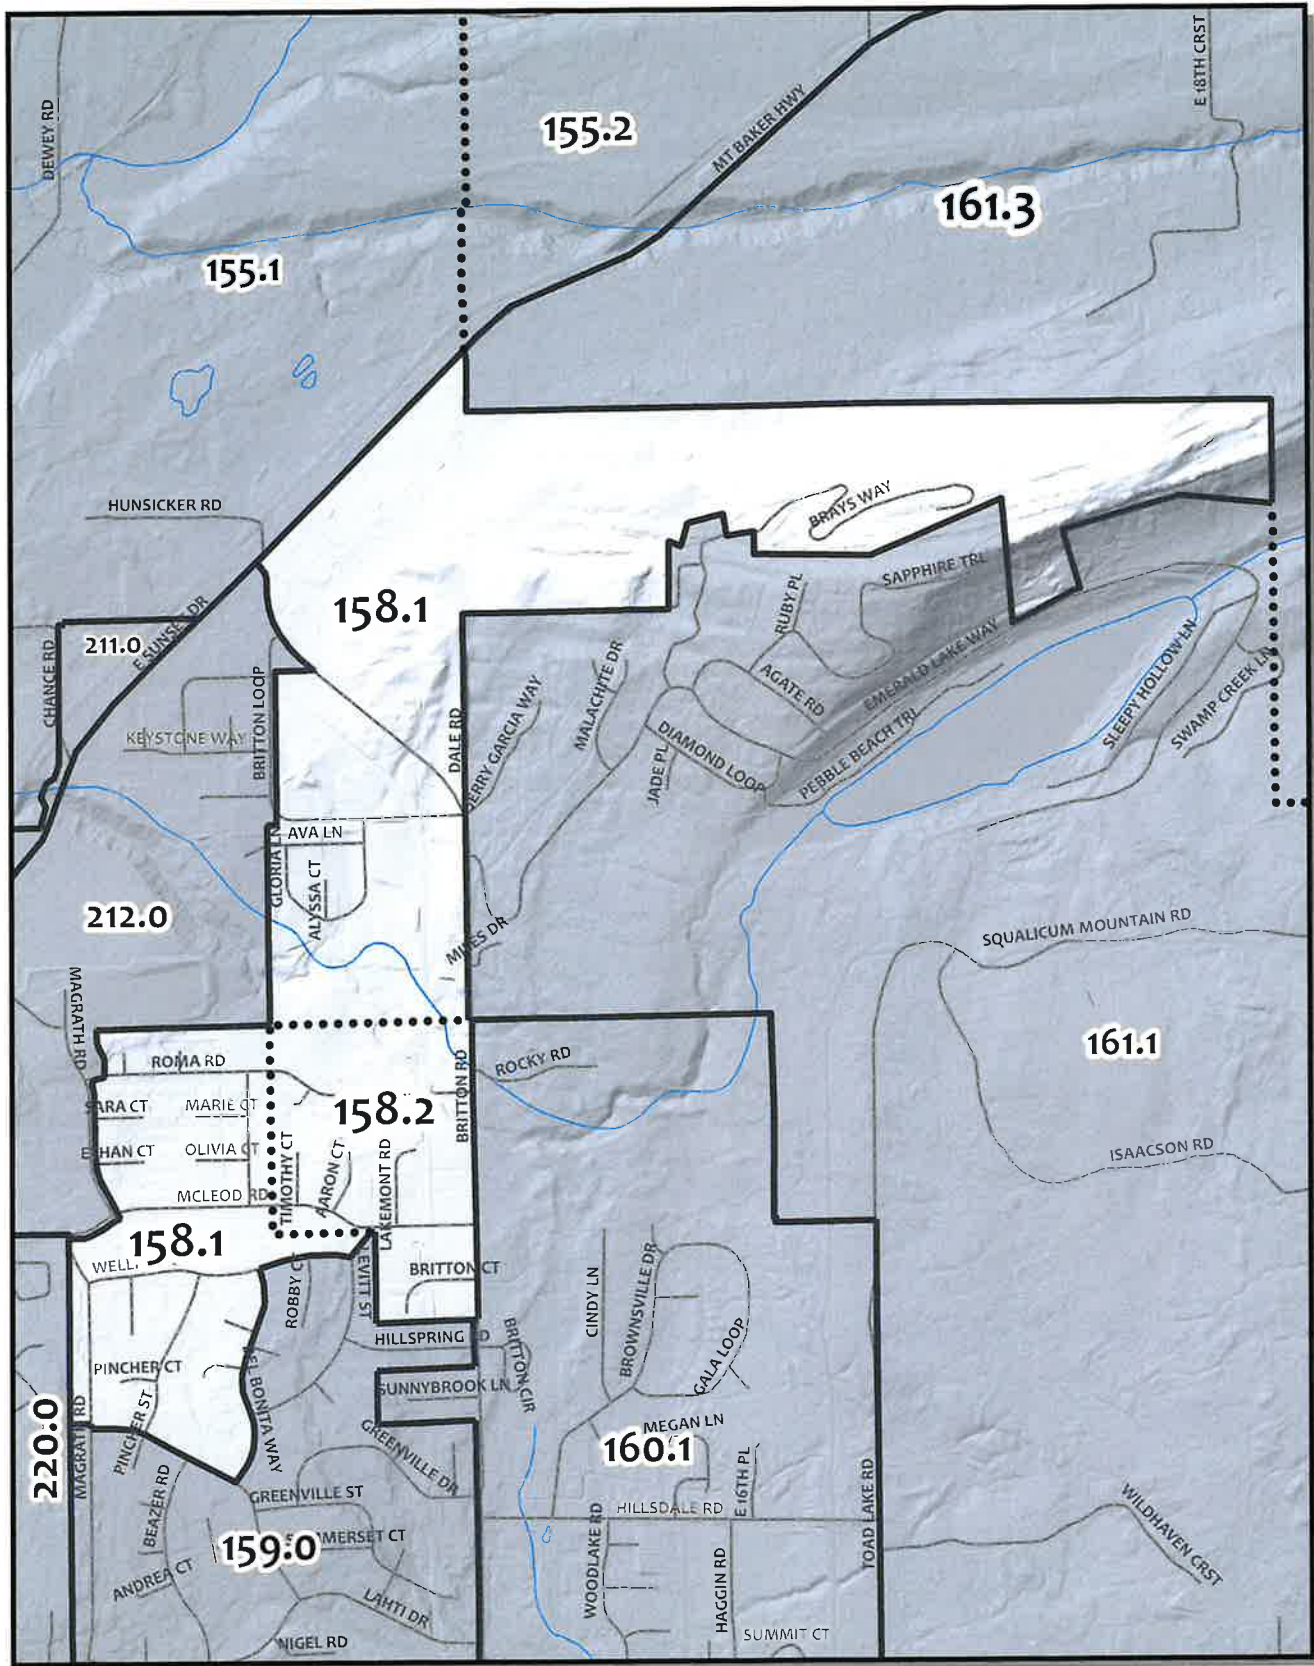

Whatcom County Precinct 158

County Council District 3
Legislative District 40
Congressional District 2