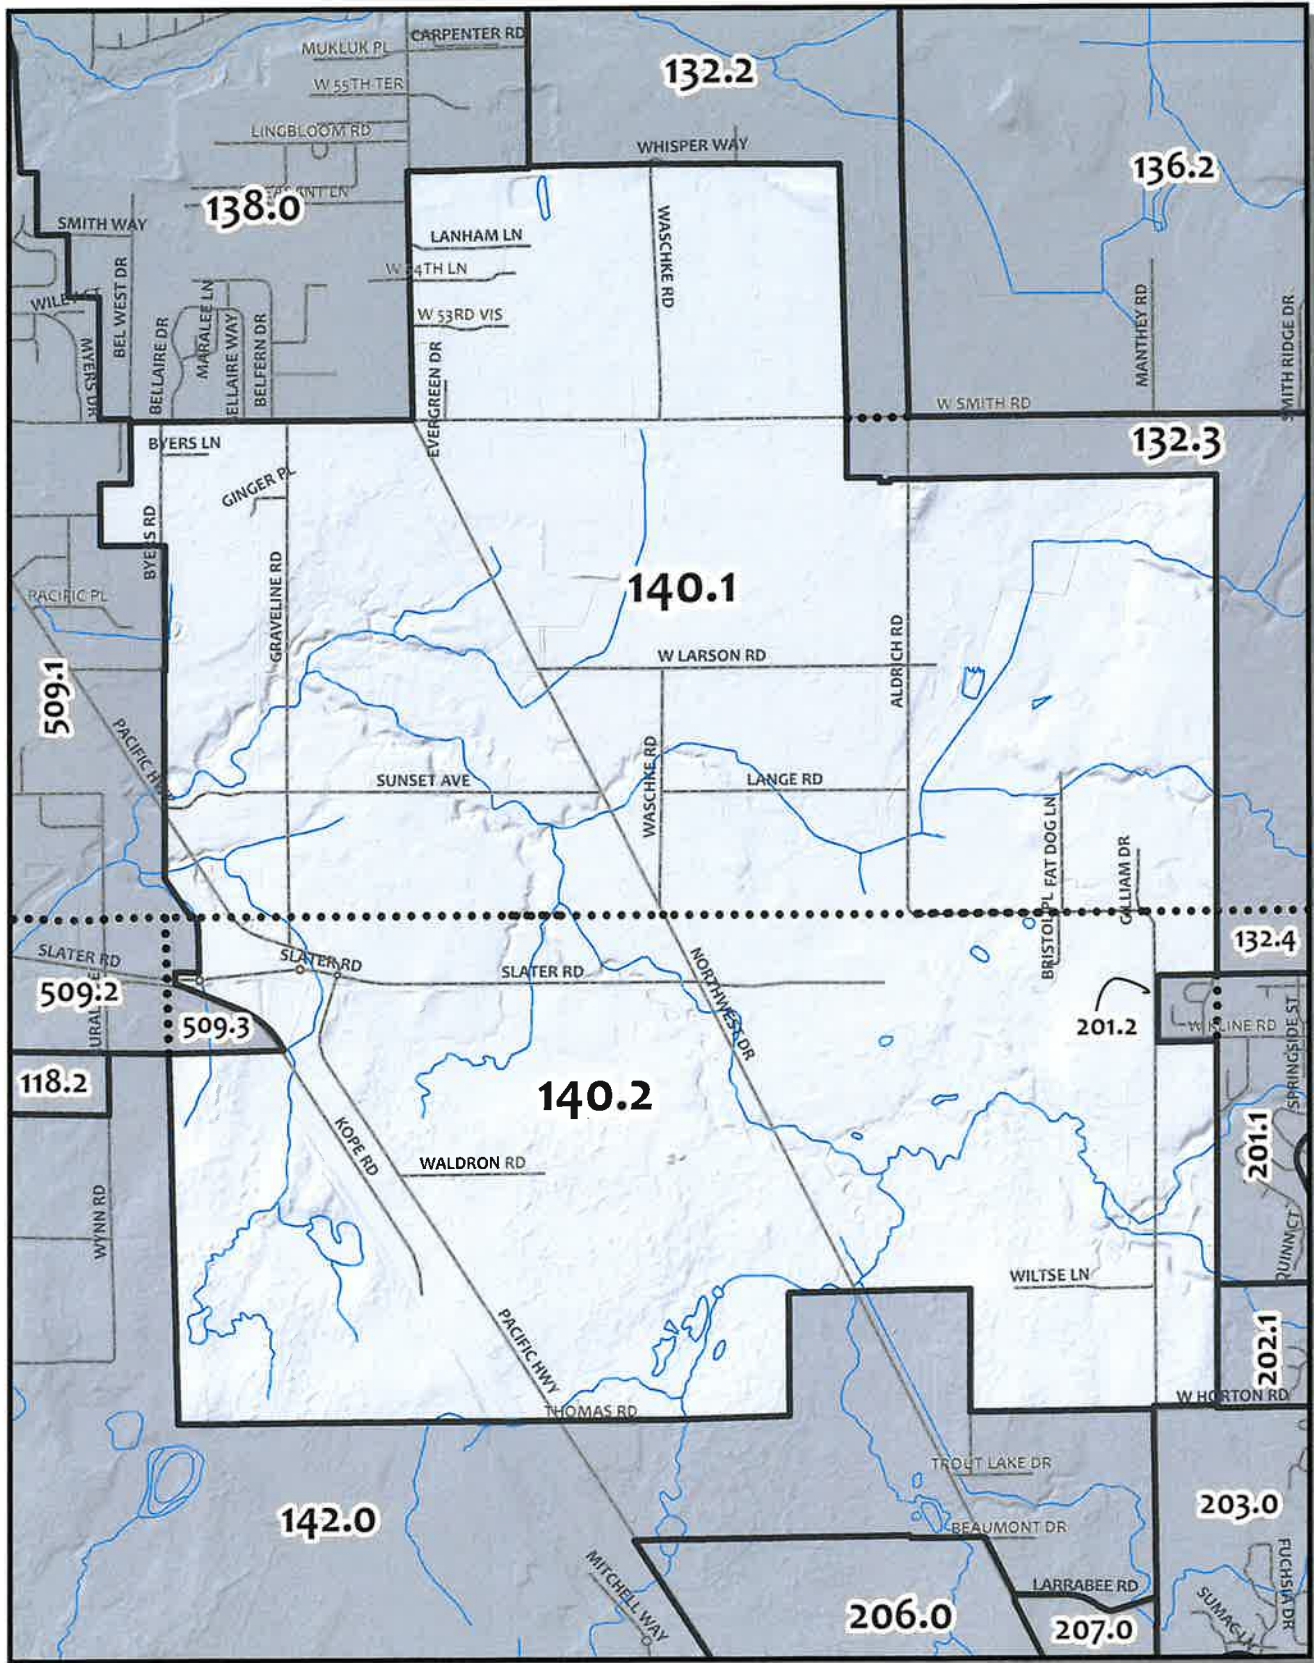

Whatcom County Precinct 140

County Council District 4
Legislative District 42
Congressional District 2

0 385 770 1,540 Feet