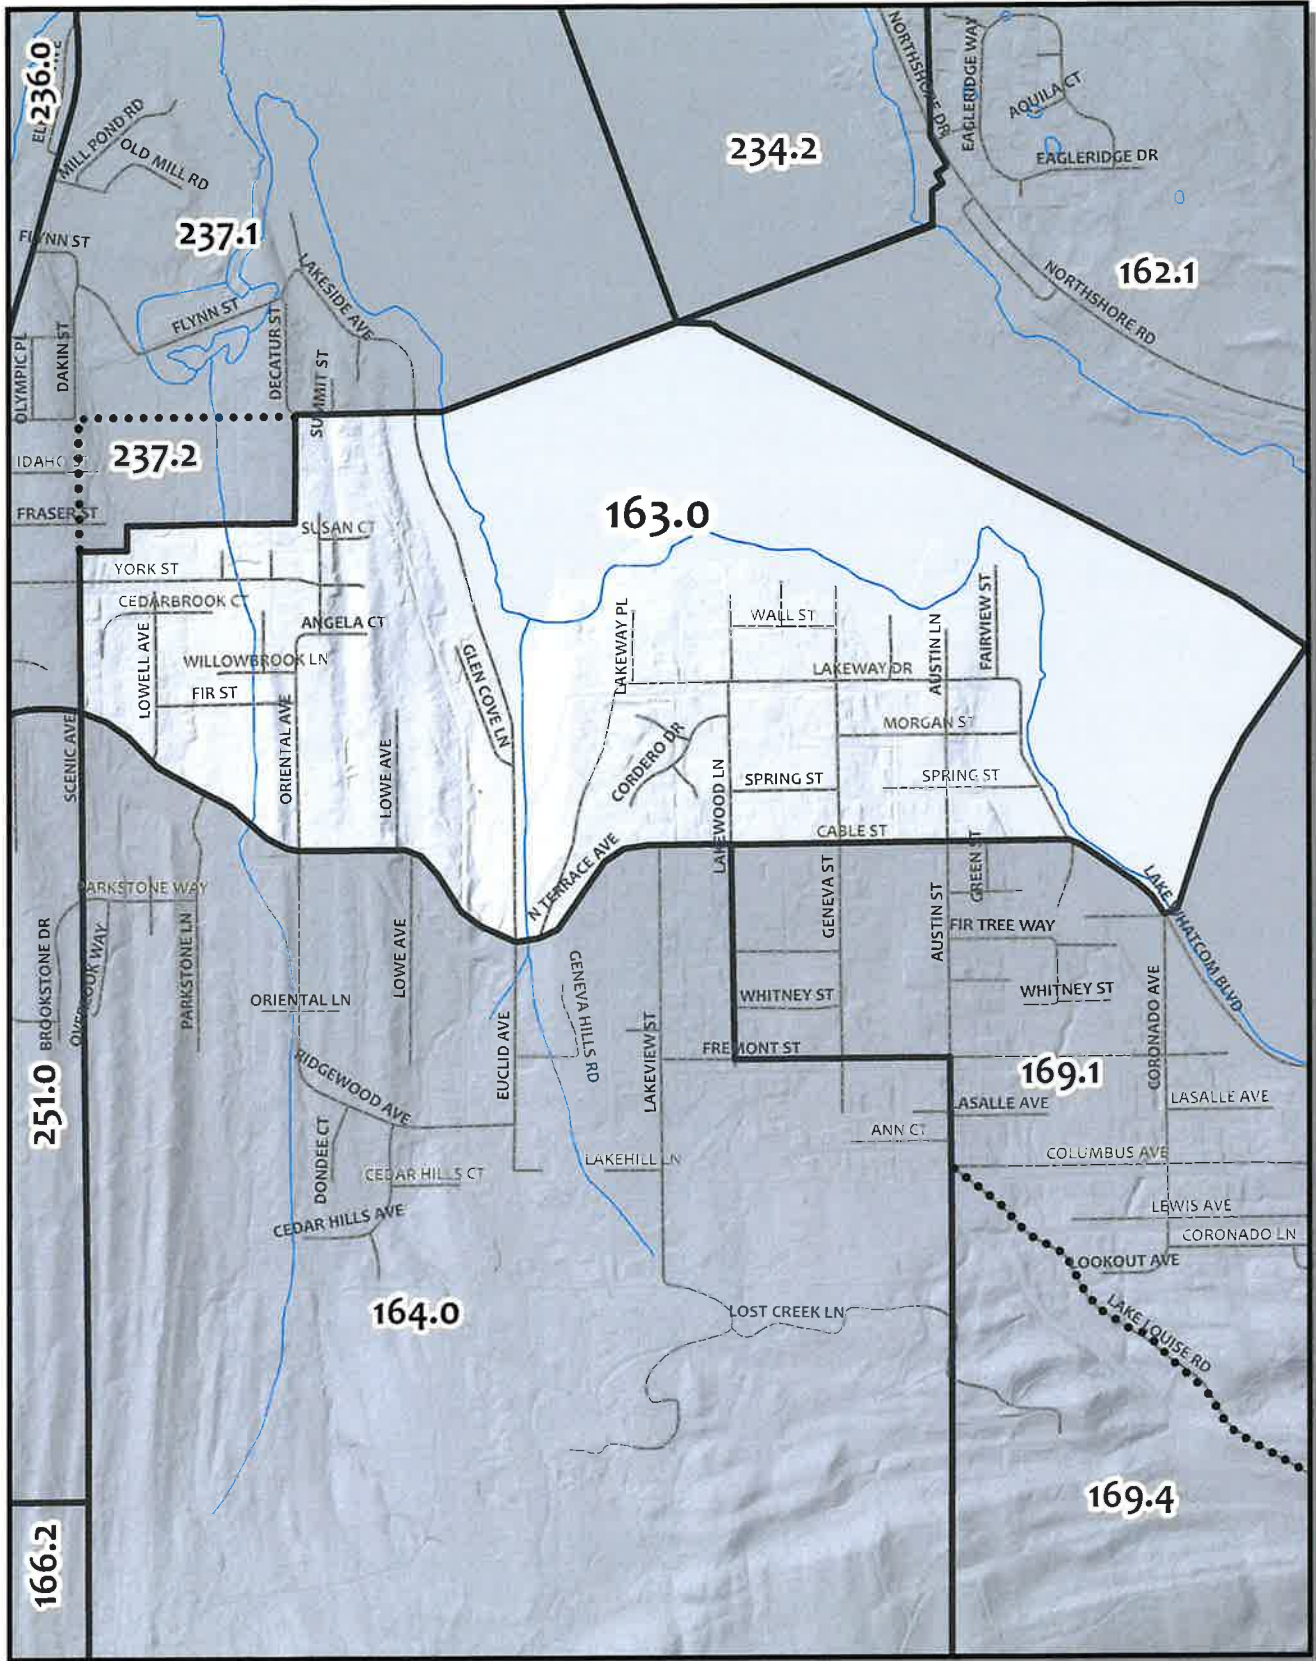

Whatcom County Precinct 163

County Council District 3
Legislative District 40
Congressional District 2