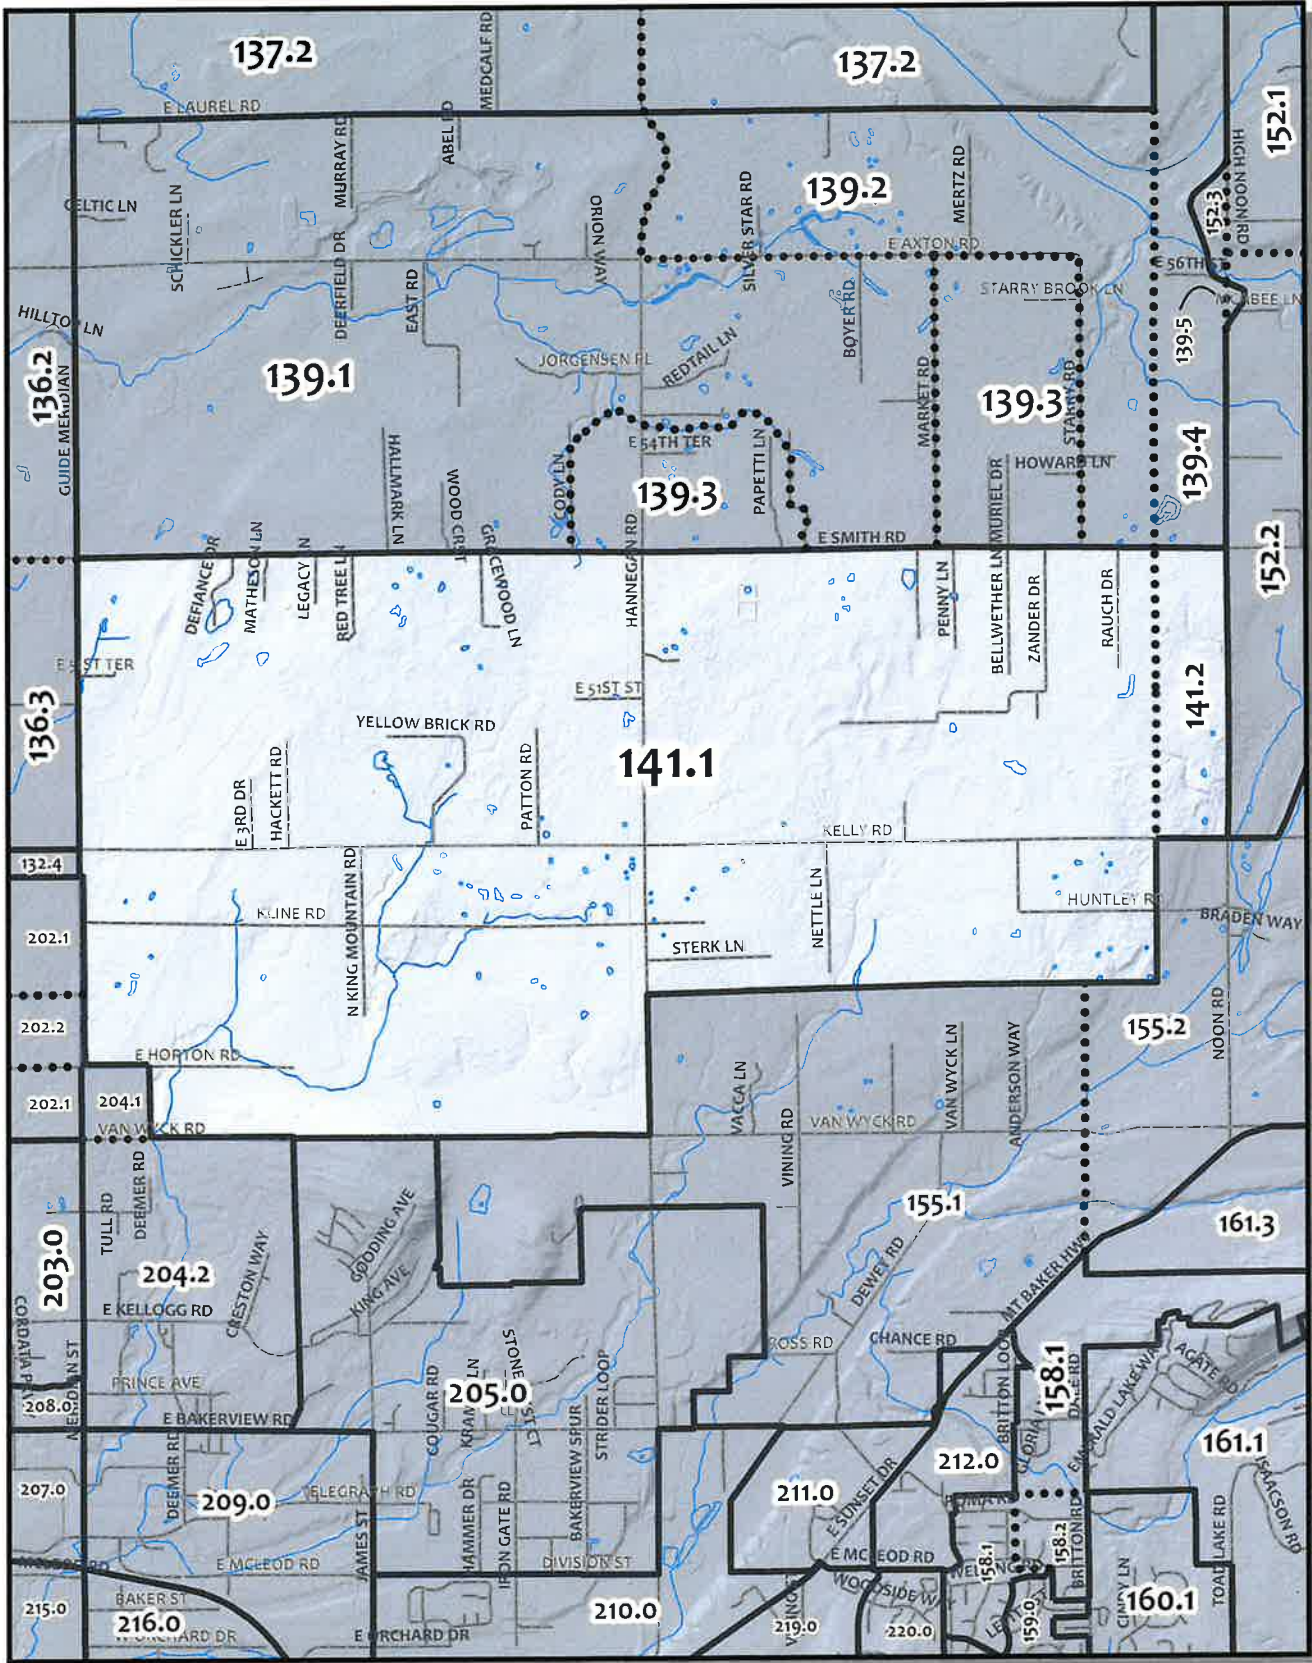

Whatcom County Precinct 141

County Council District 4
Legislative District 42
Congressional District 2