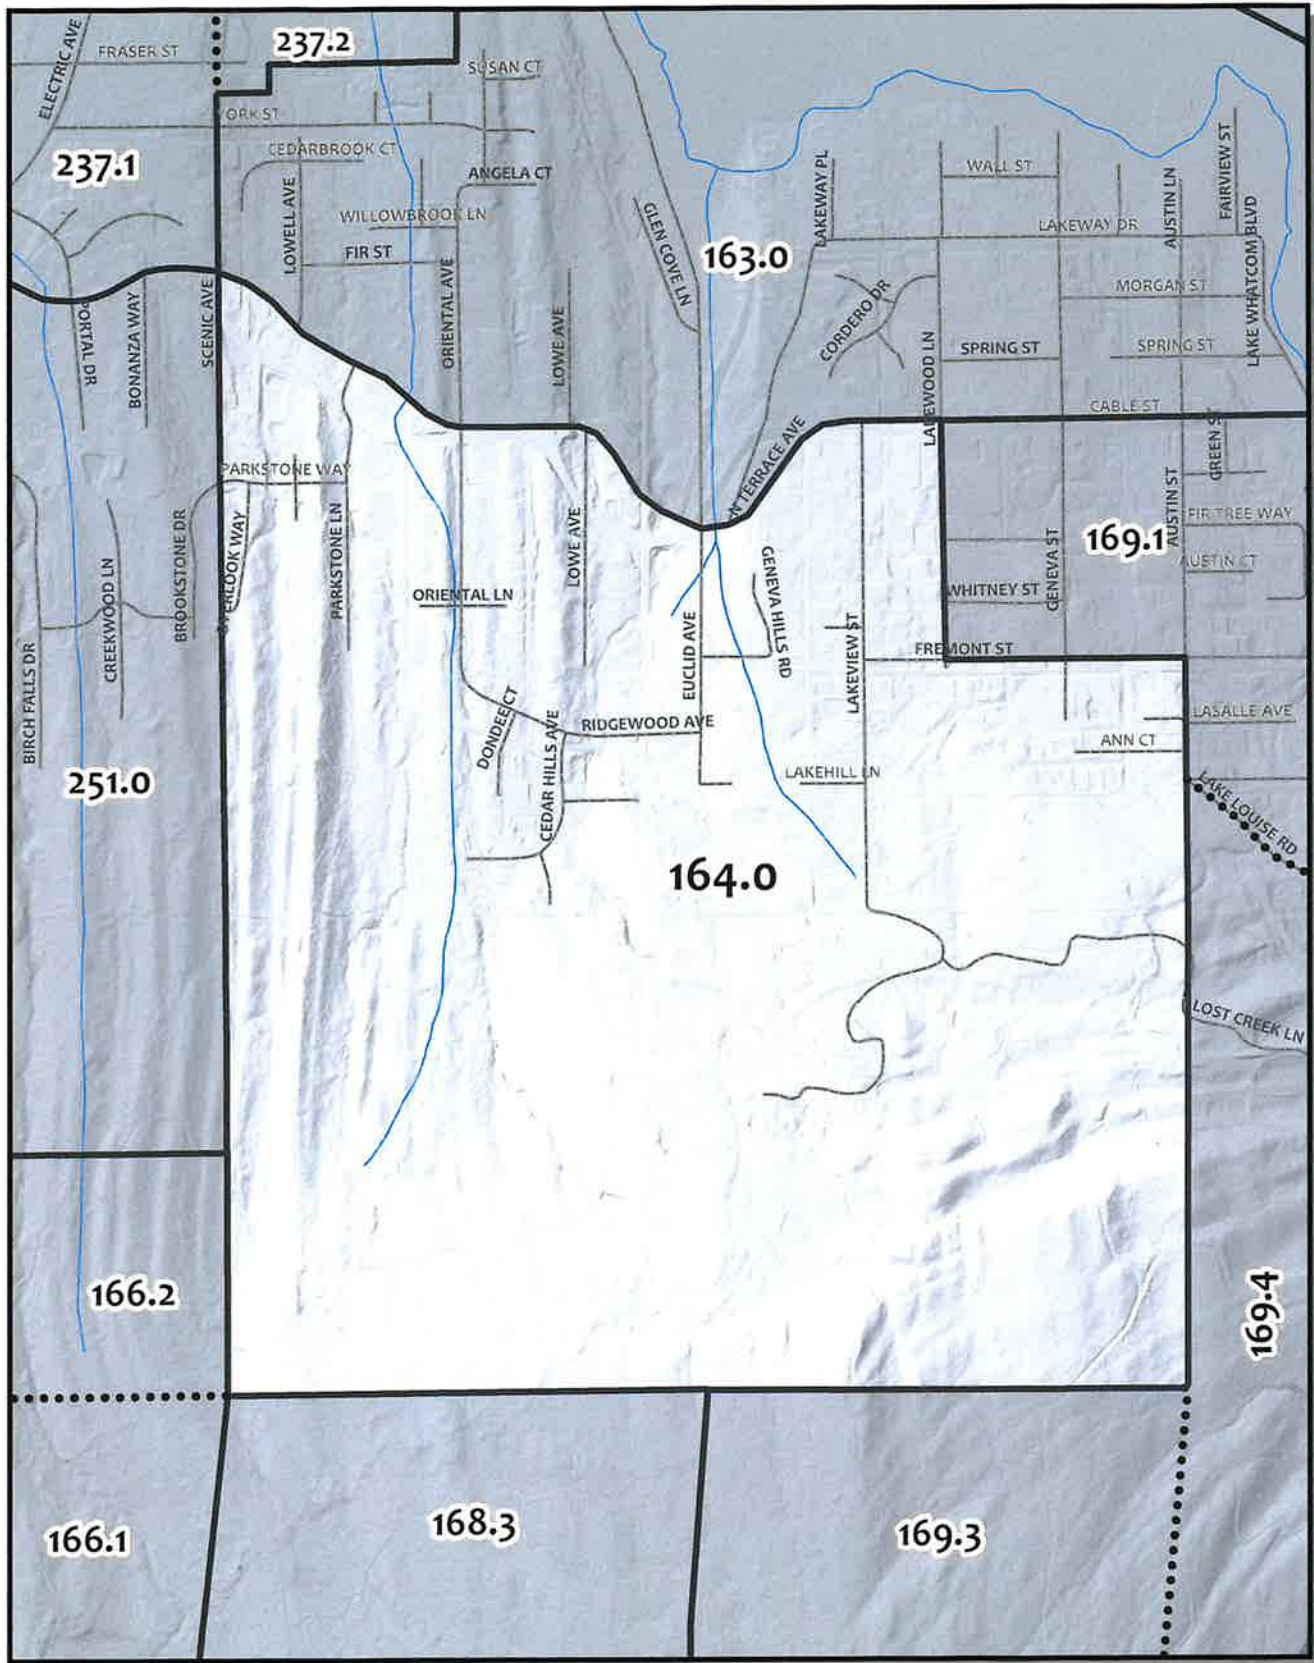

Whatcom County Precinct 164

County Council District 3
Legislative District 40
Congressional District 2