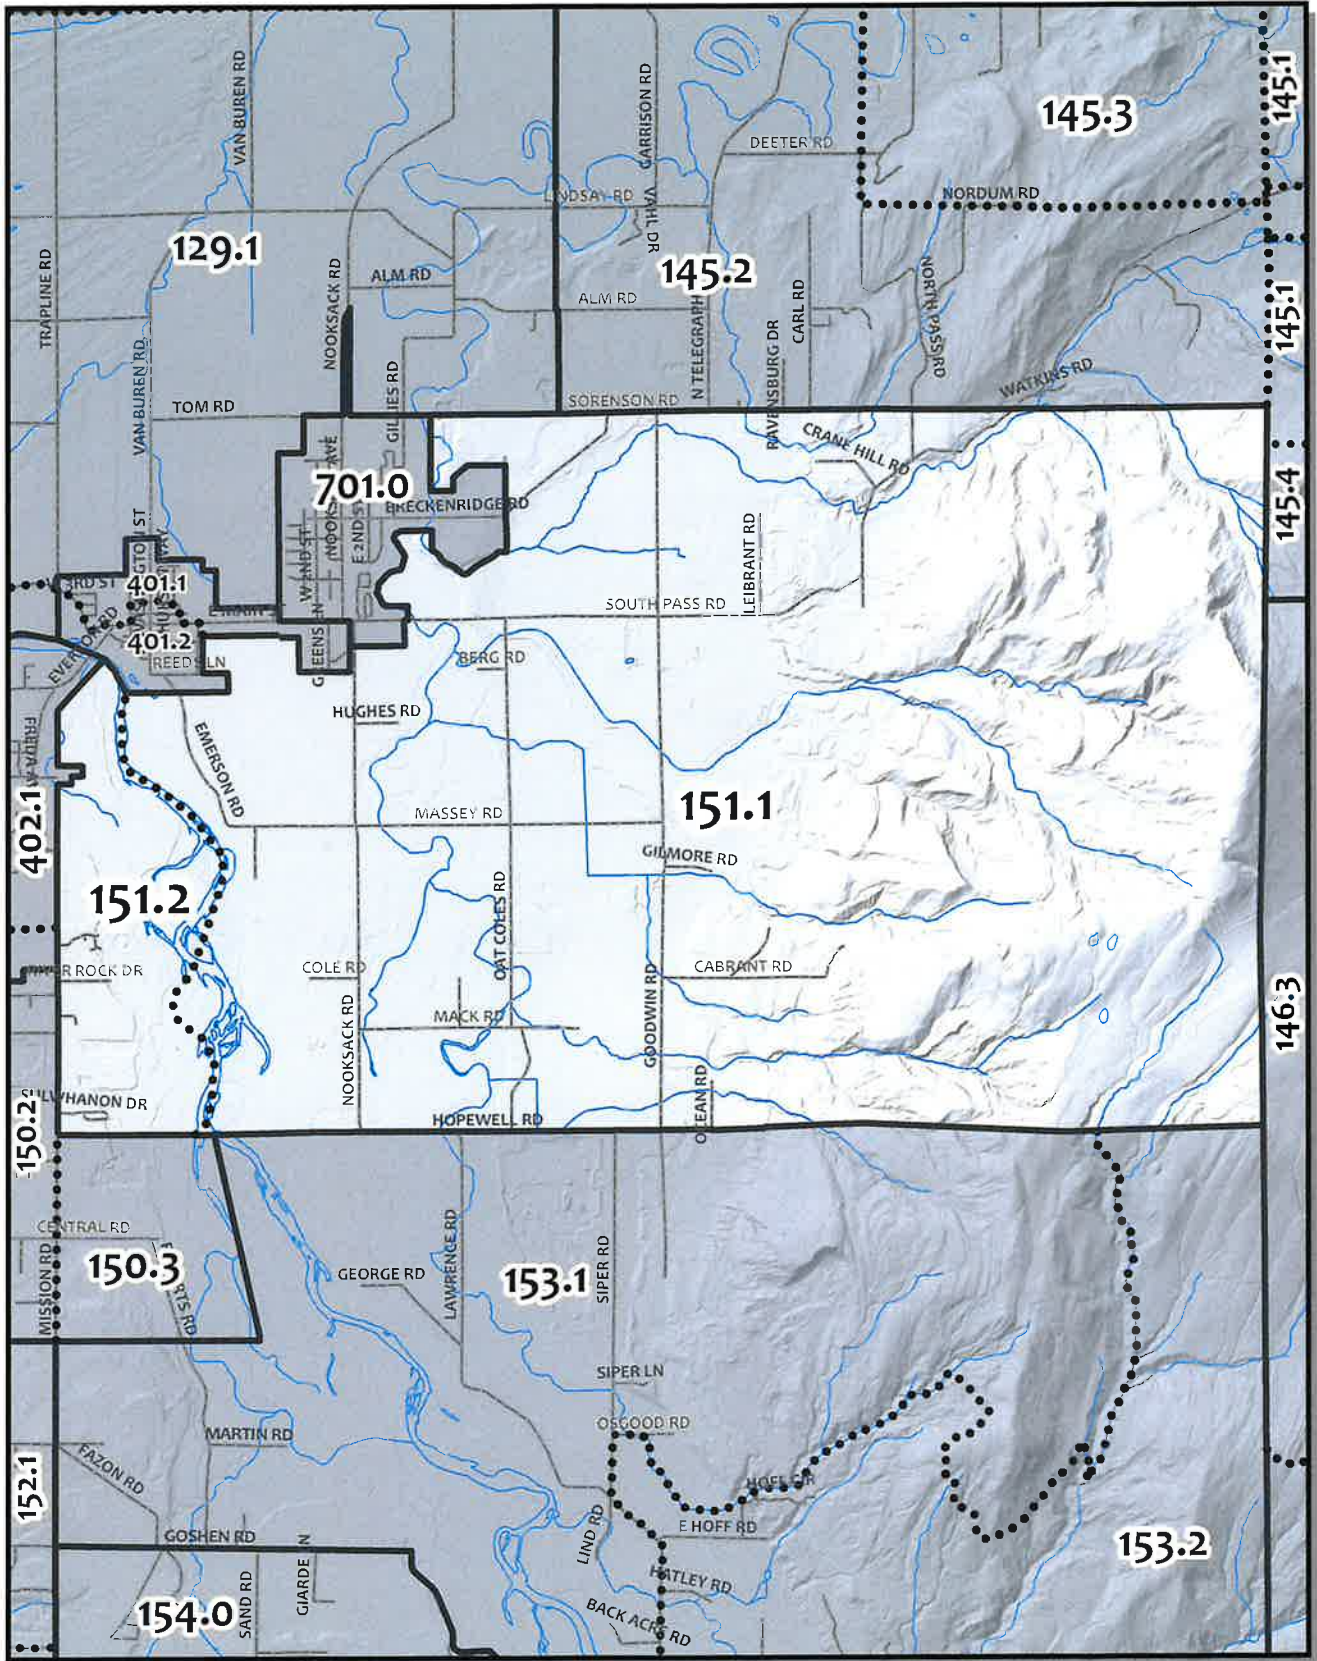

Whatcom County Precinct 151

County Council District 3
Legislative District 42
Congressional District 2