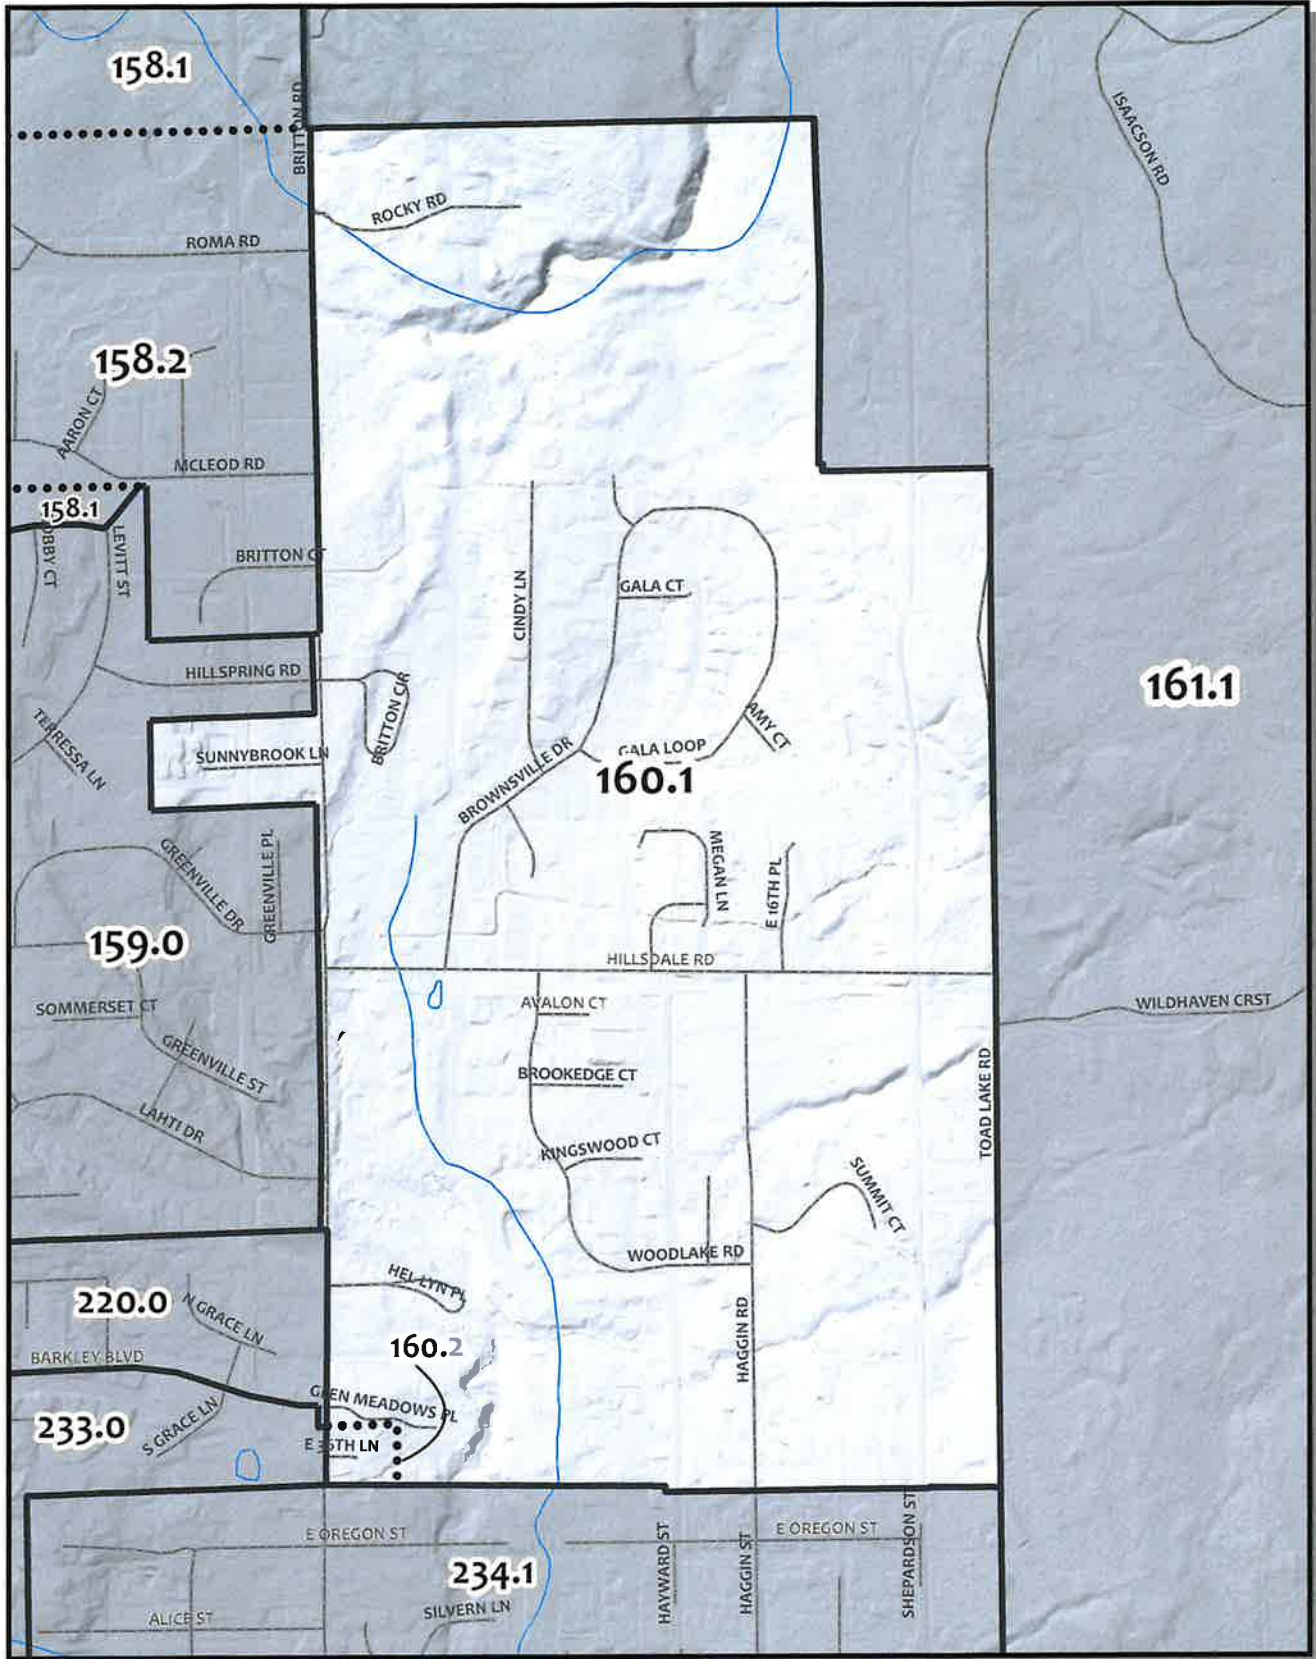

Whatcom County Precinct 160

County Council District 3
Legislative District 40
Congressional District 2

2023