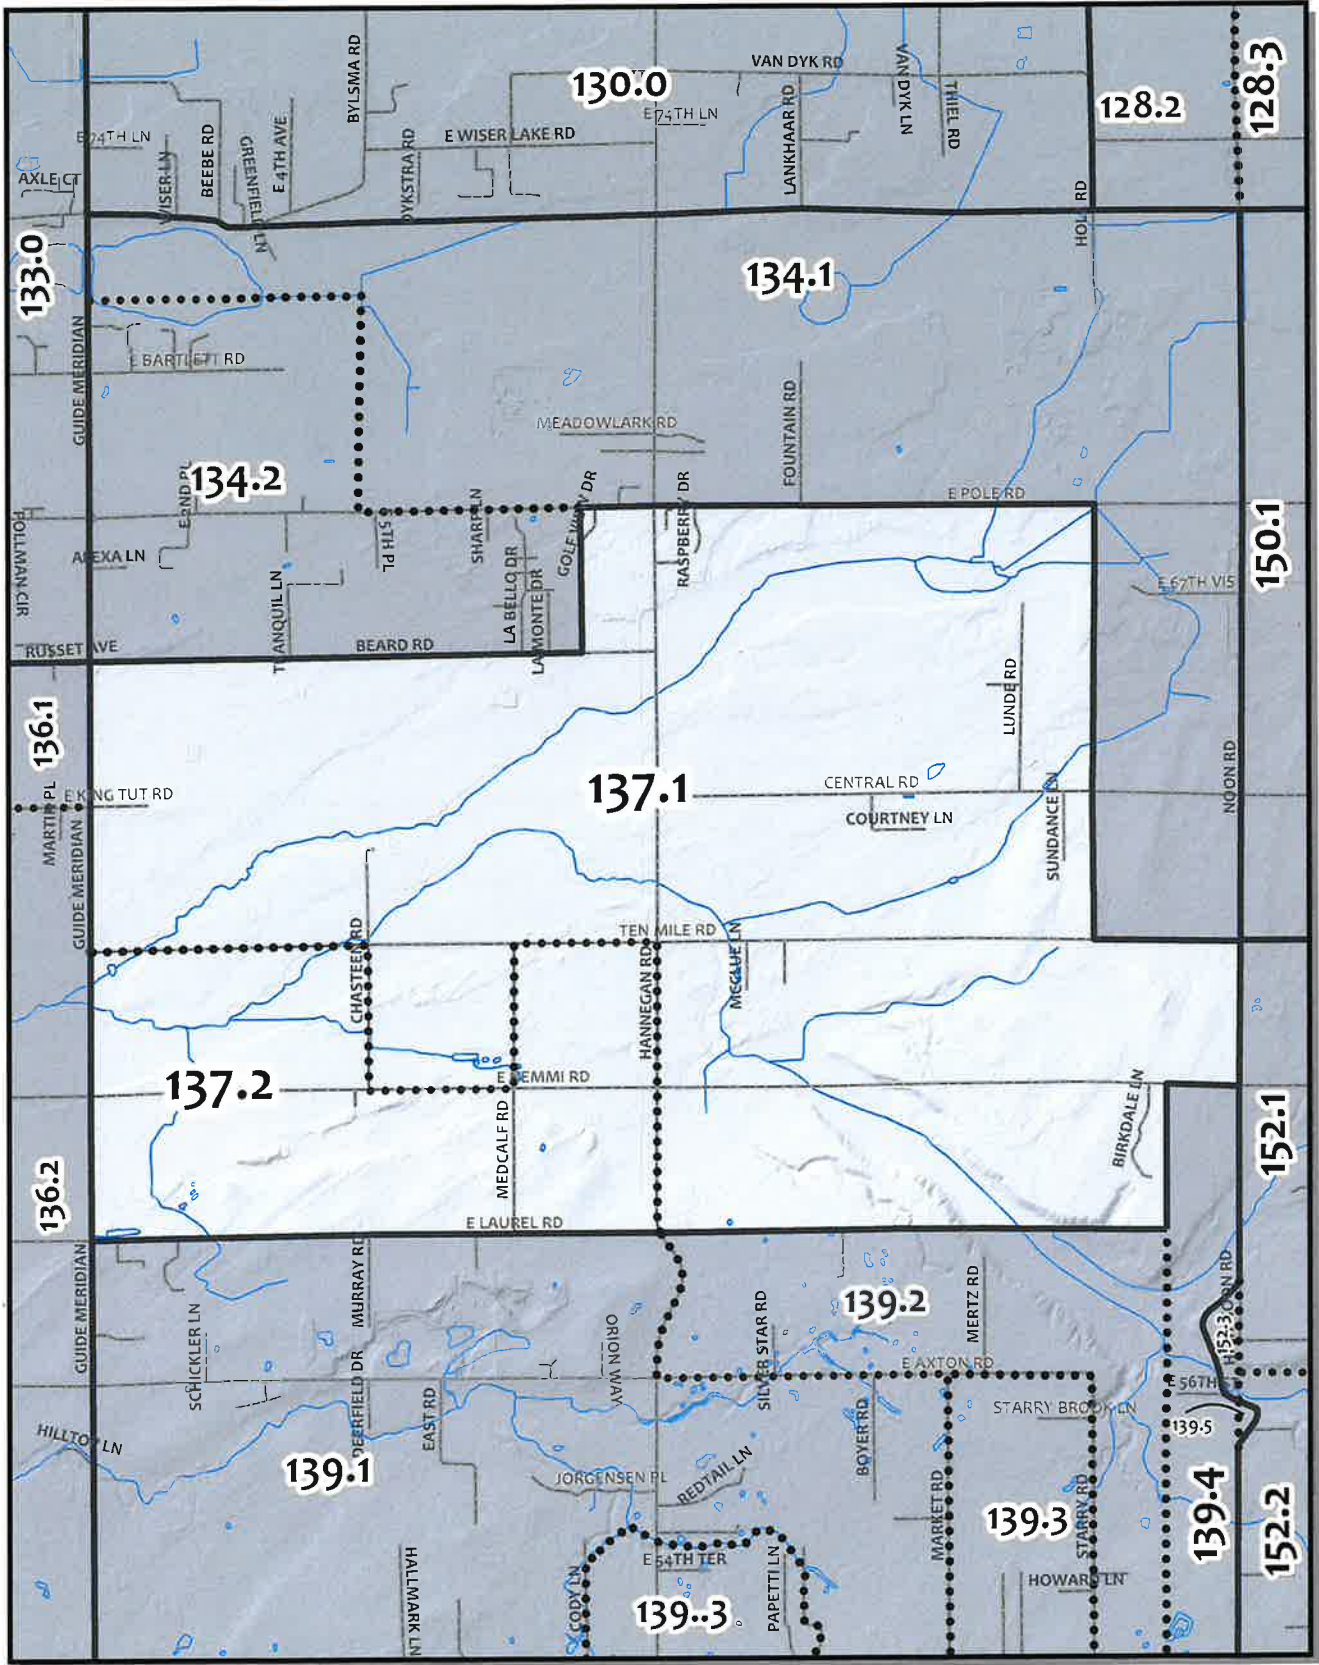

Whatcom County Precinct 137

County Council District 4
Legislative District 42
Congressional District 2