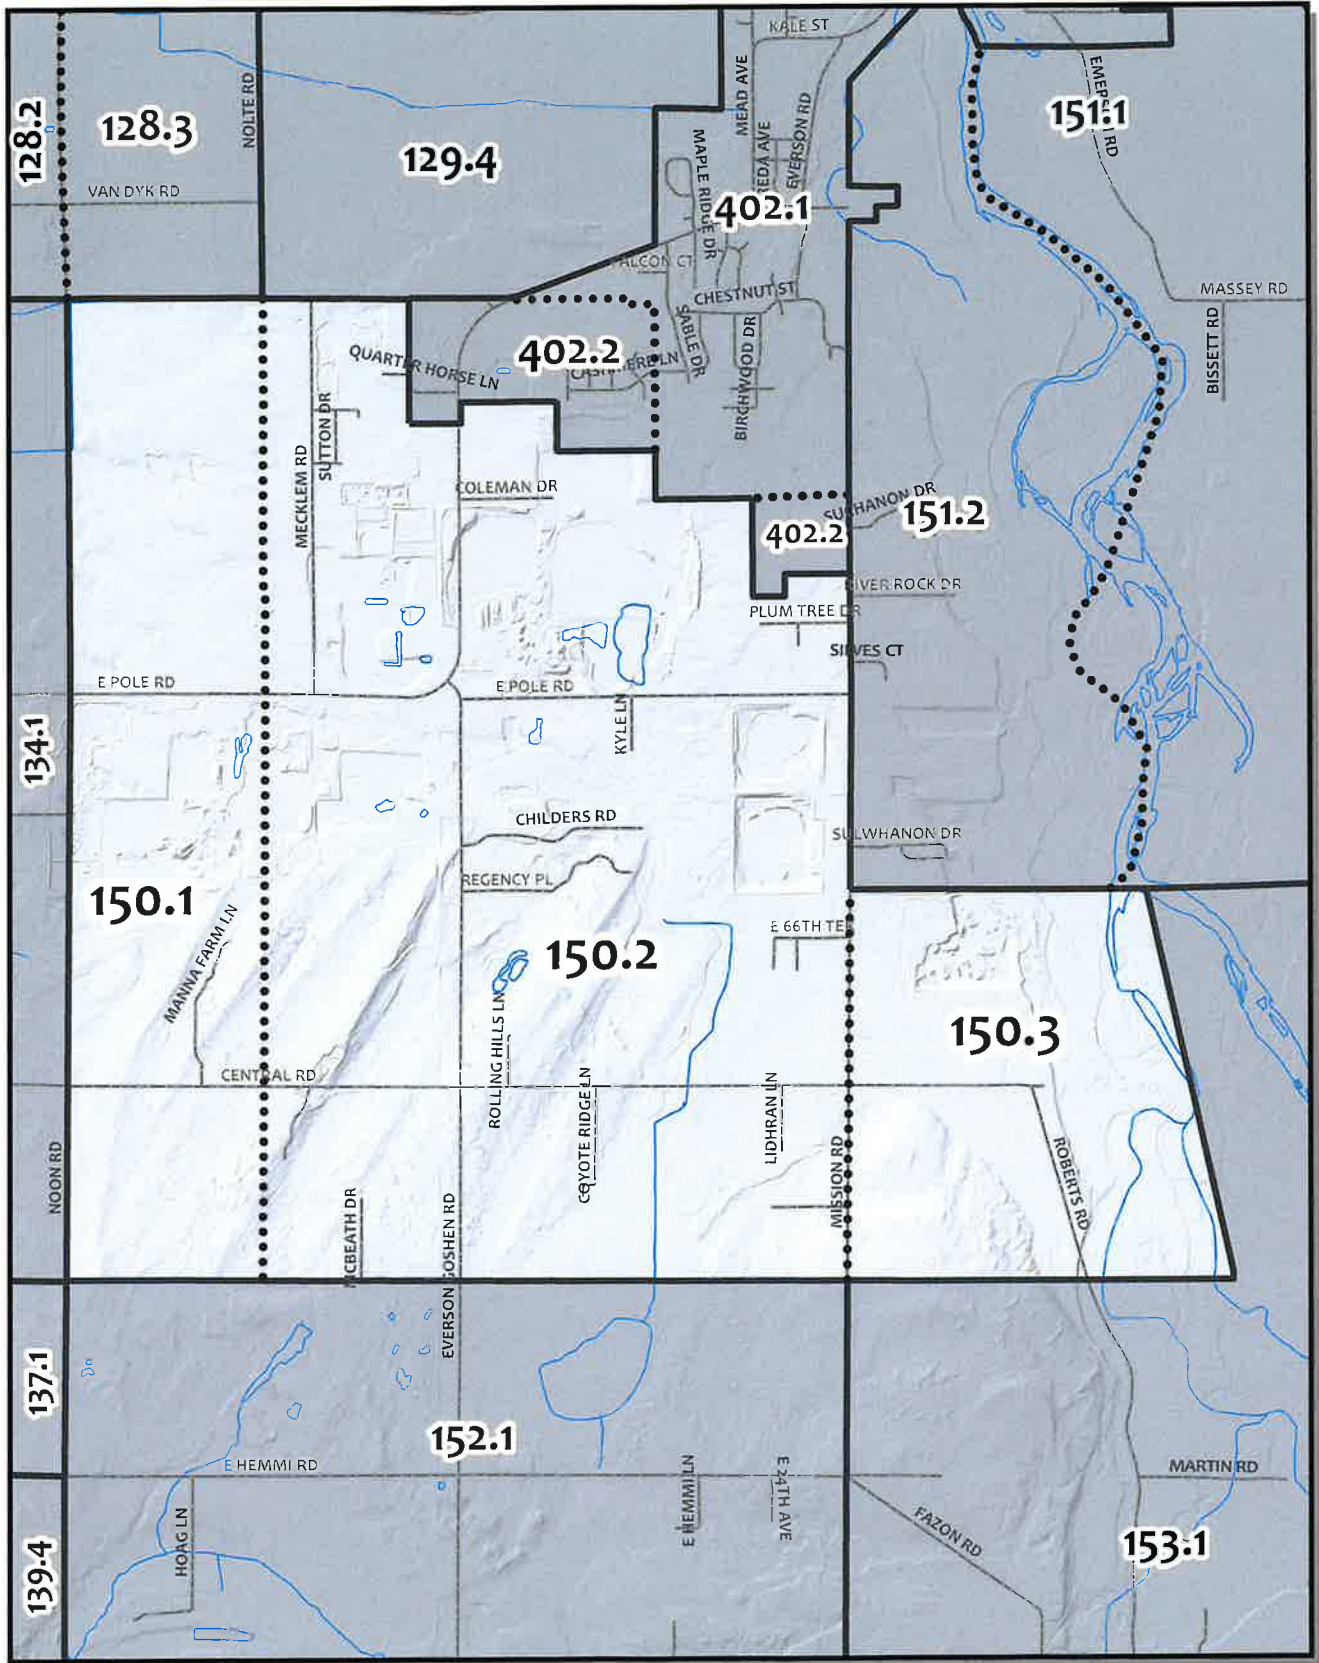

Whatcom County Precinct 150

County Council District 3
Legislative District 42
Congressional District 2

0 487.5 975 1,950 Feet