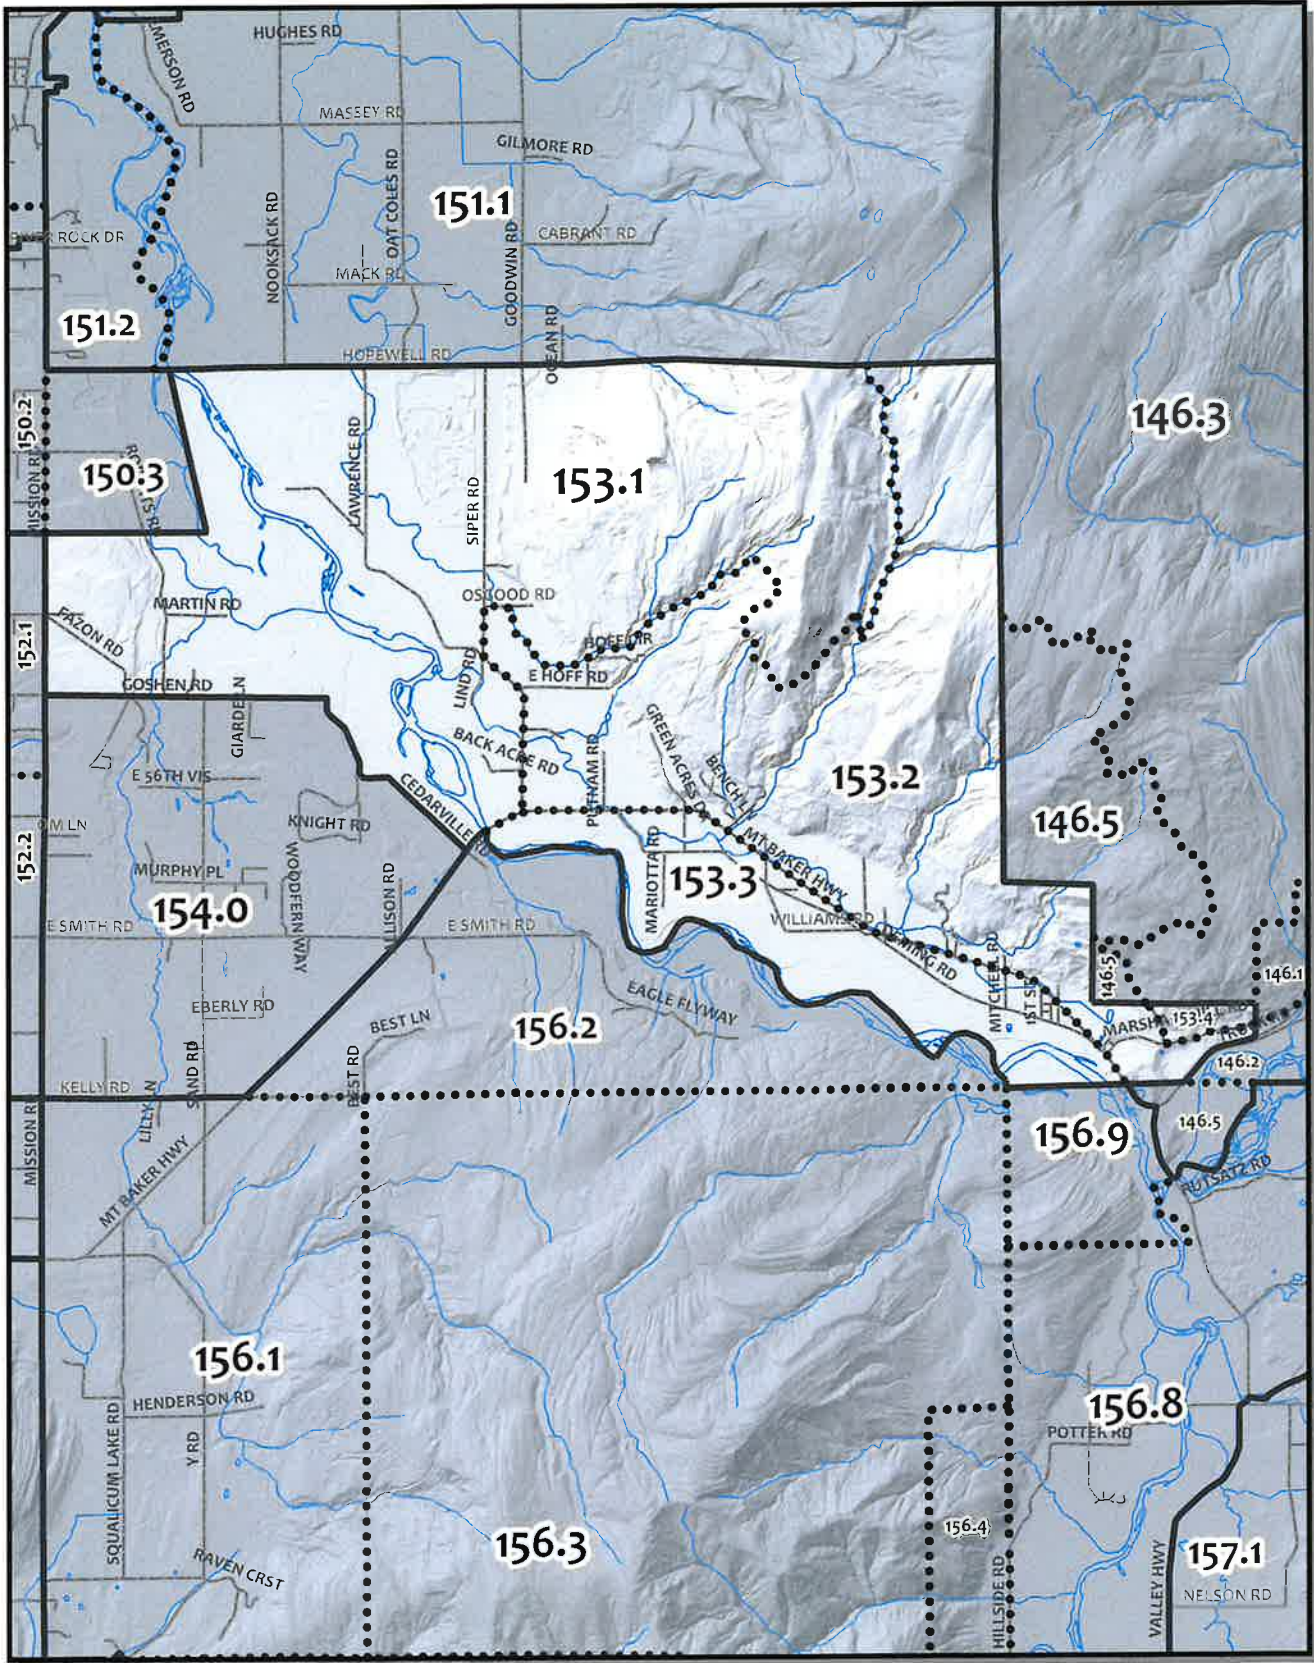

Whatcom County Precinct 153

County Council District 3
Legislative District 42
Congressional District 2

0 1,150 2,300 4,600 Feet