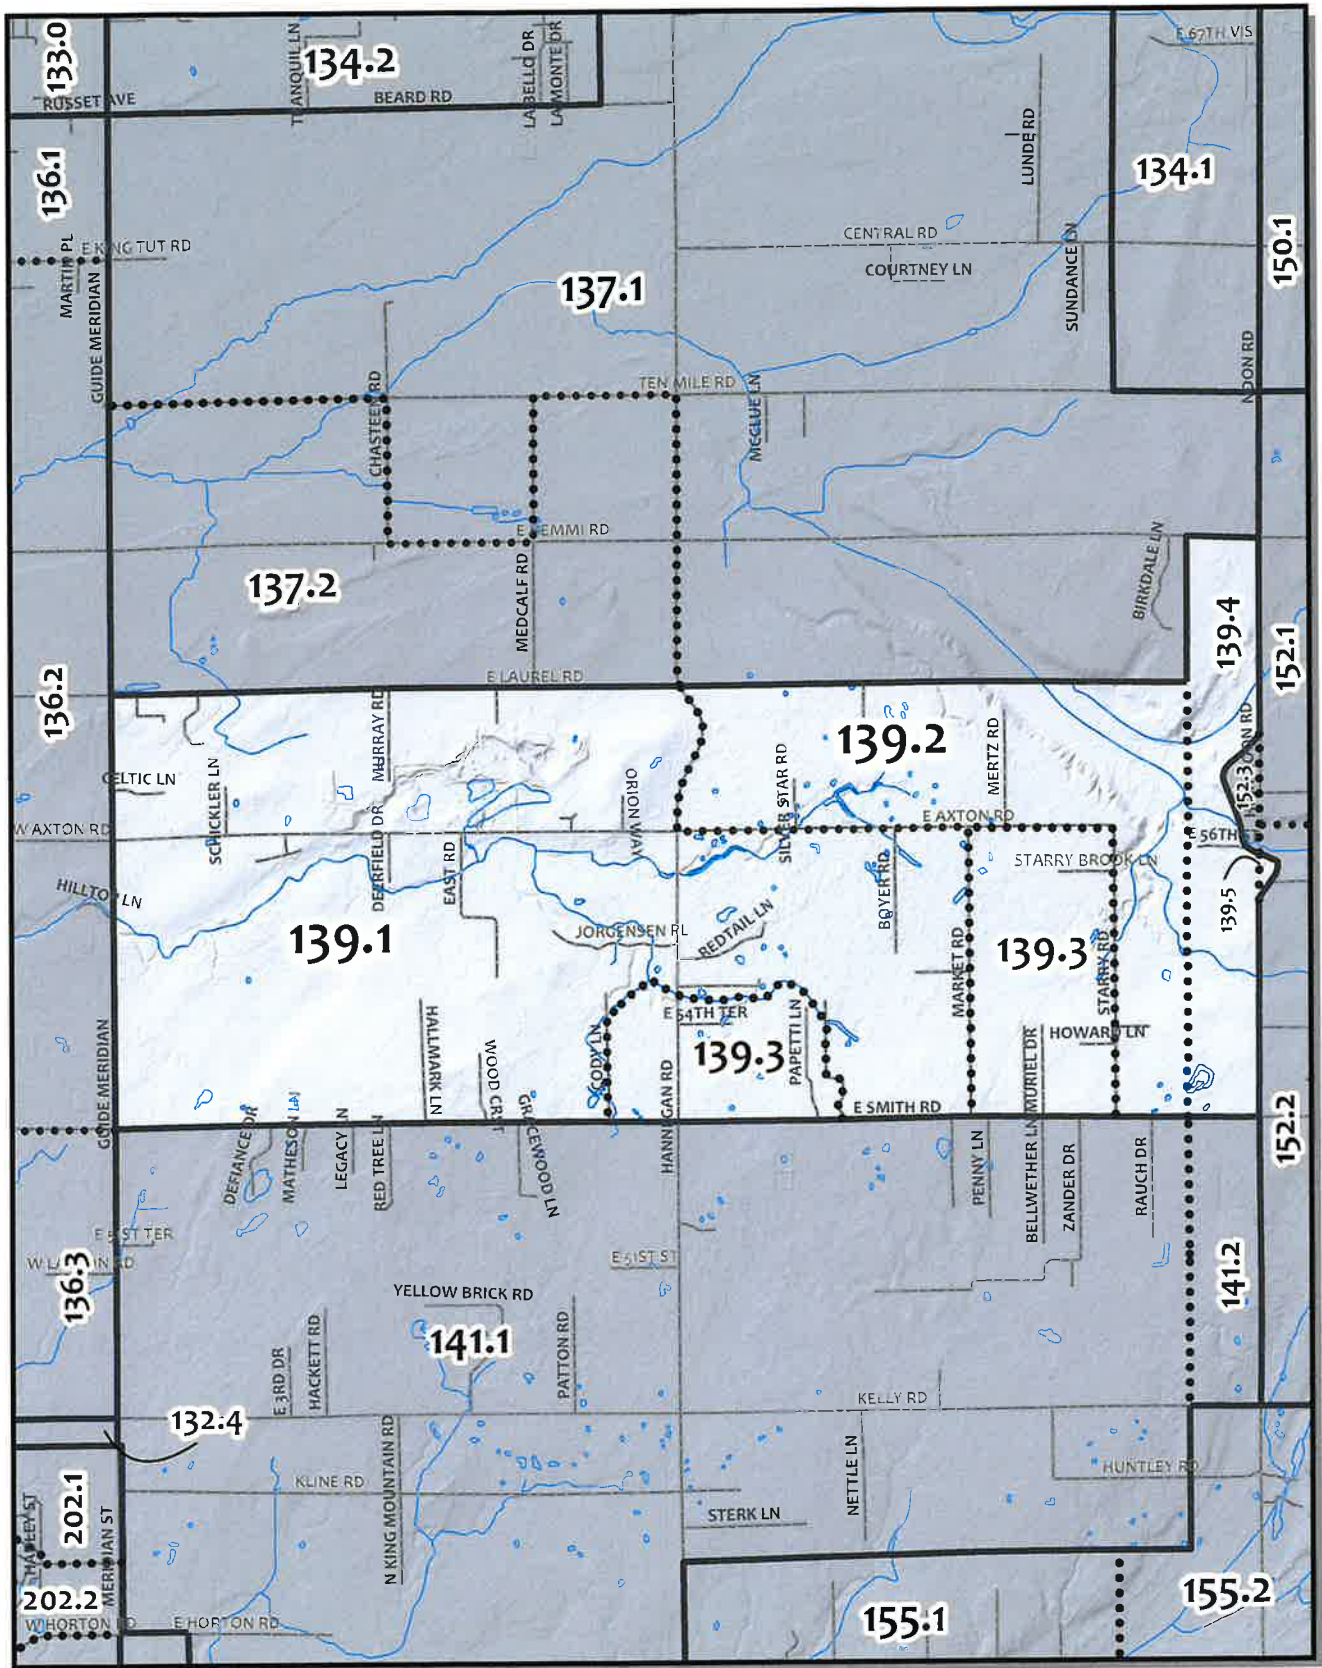

Whatcom County Precinct 139

County Council District 4
Legislative District 42
Congressional District 2

0 650 1,300 2,600 Feet