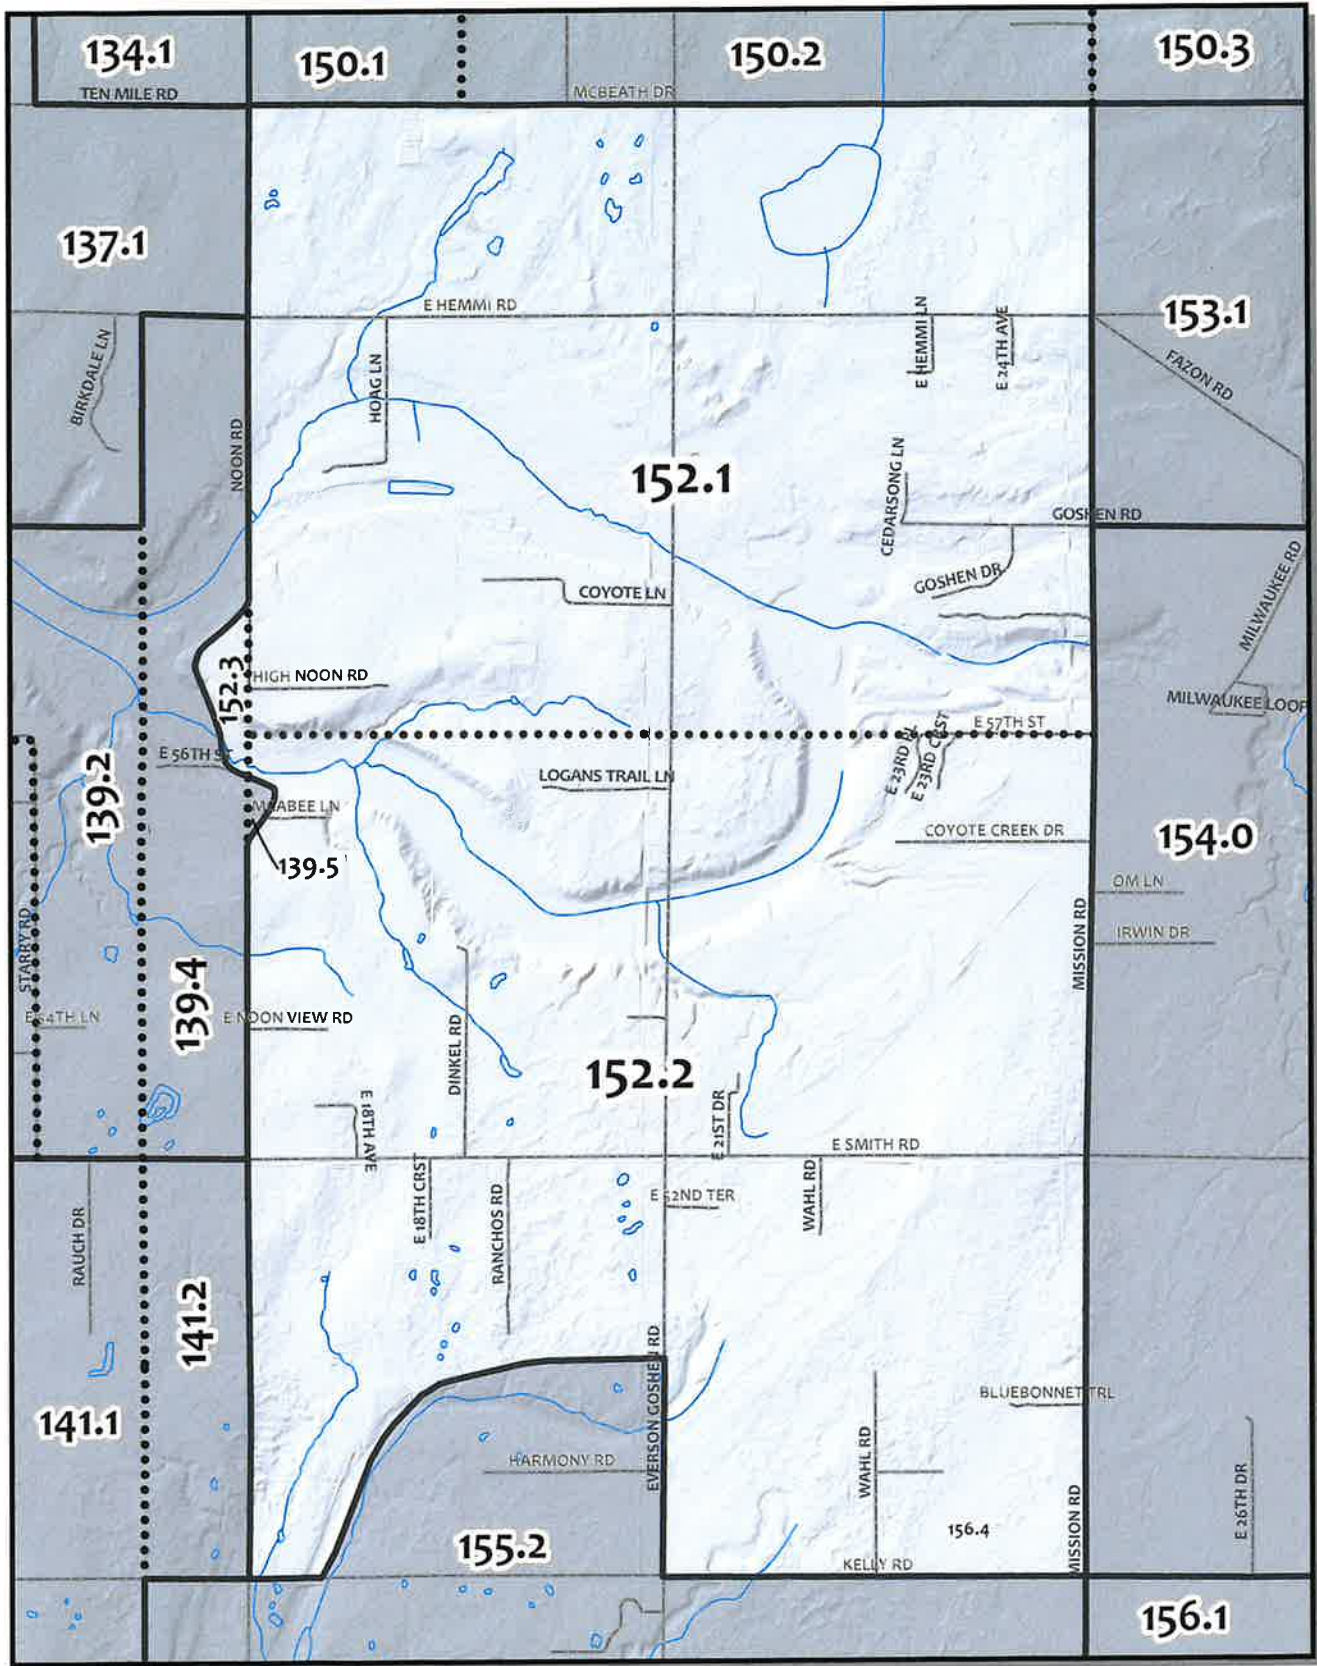

Whatcom County Precinct 152

County Council District 3
Legislative District 42
Congressional District 2

0 450 900 1,800 Feet

2023