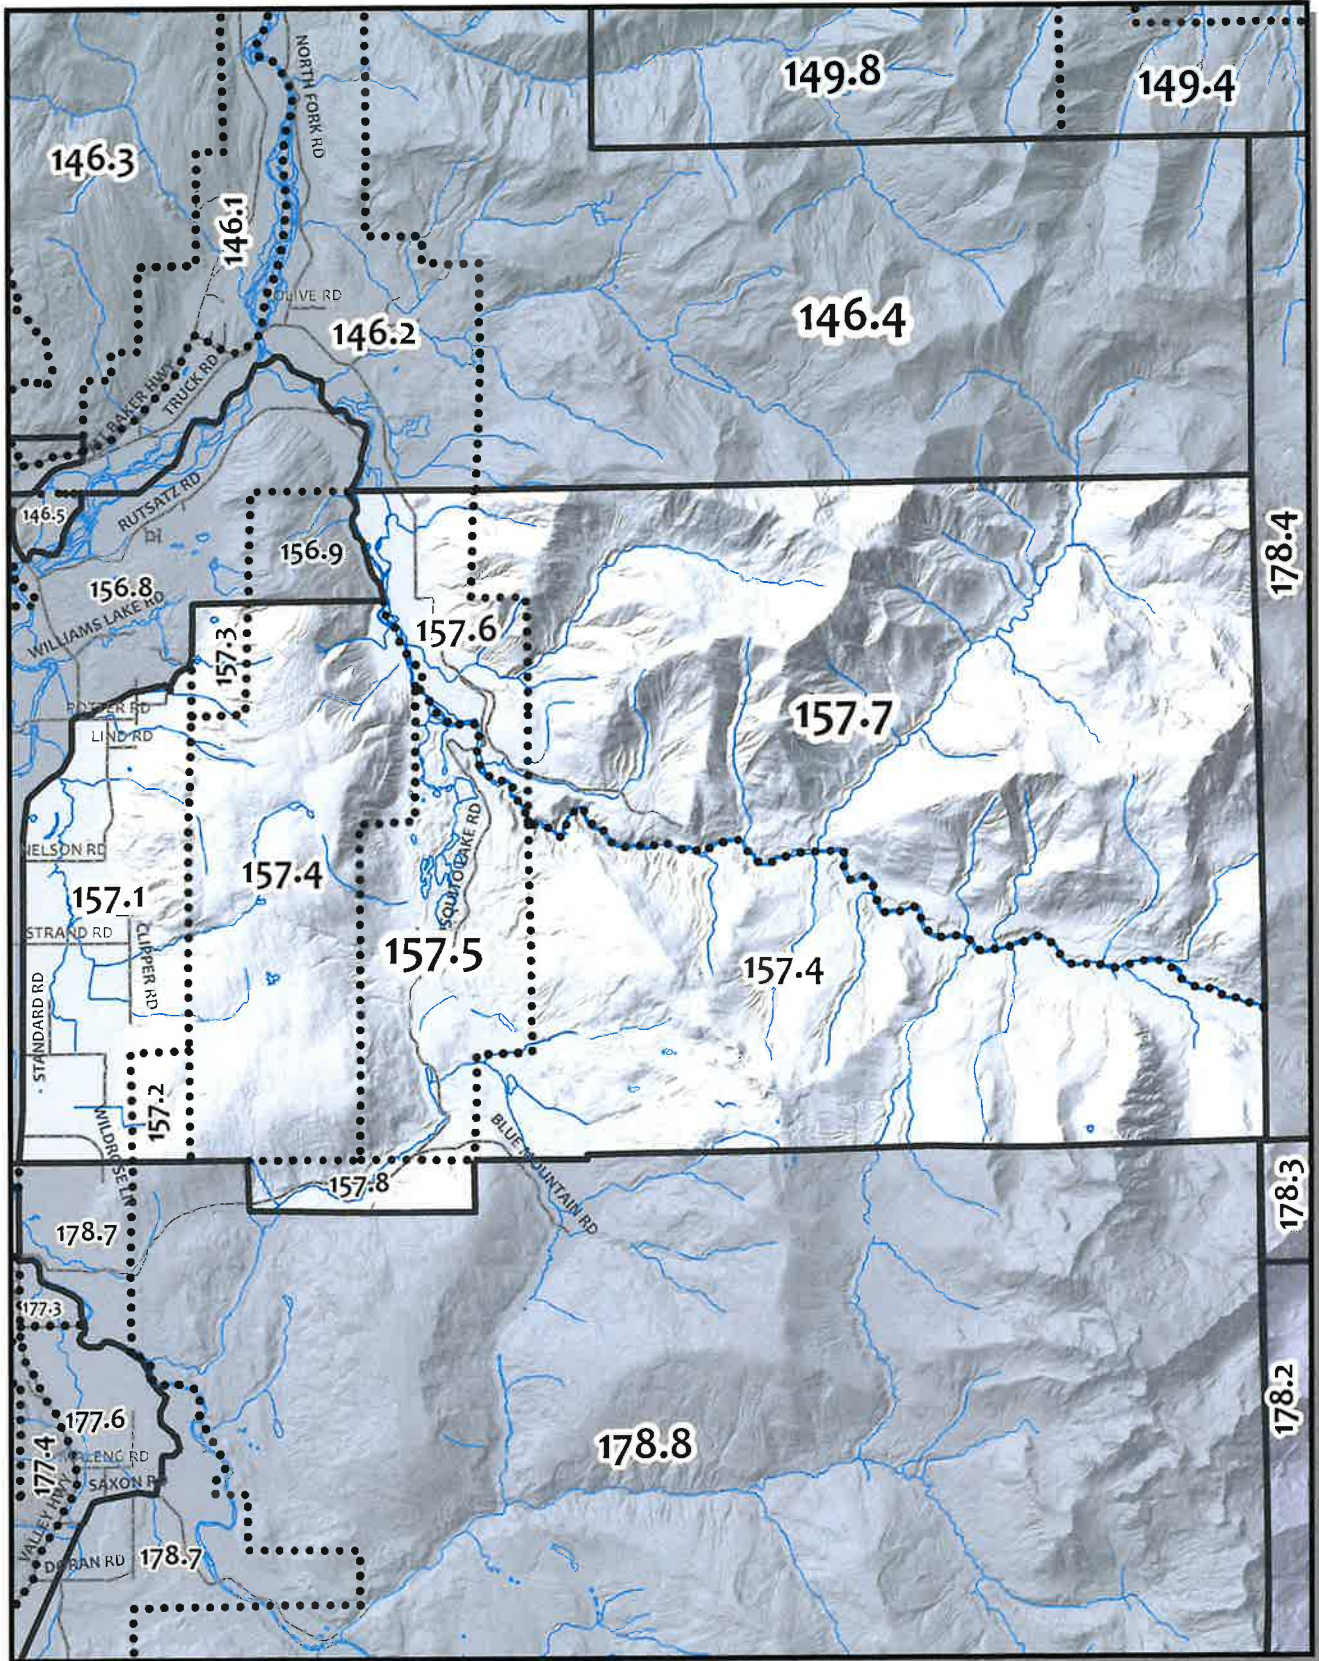

Whatcom County Precinct 157

County Council District 3
Legislative District 42
Congressional District 2

0 1,650 3,300 6,600 Feet