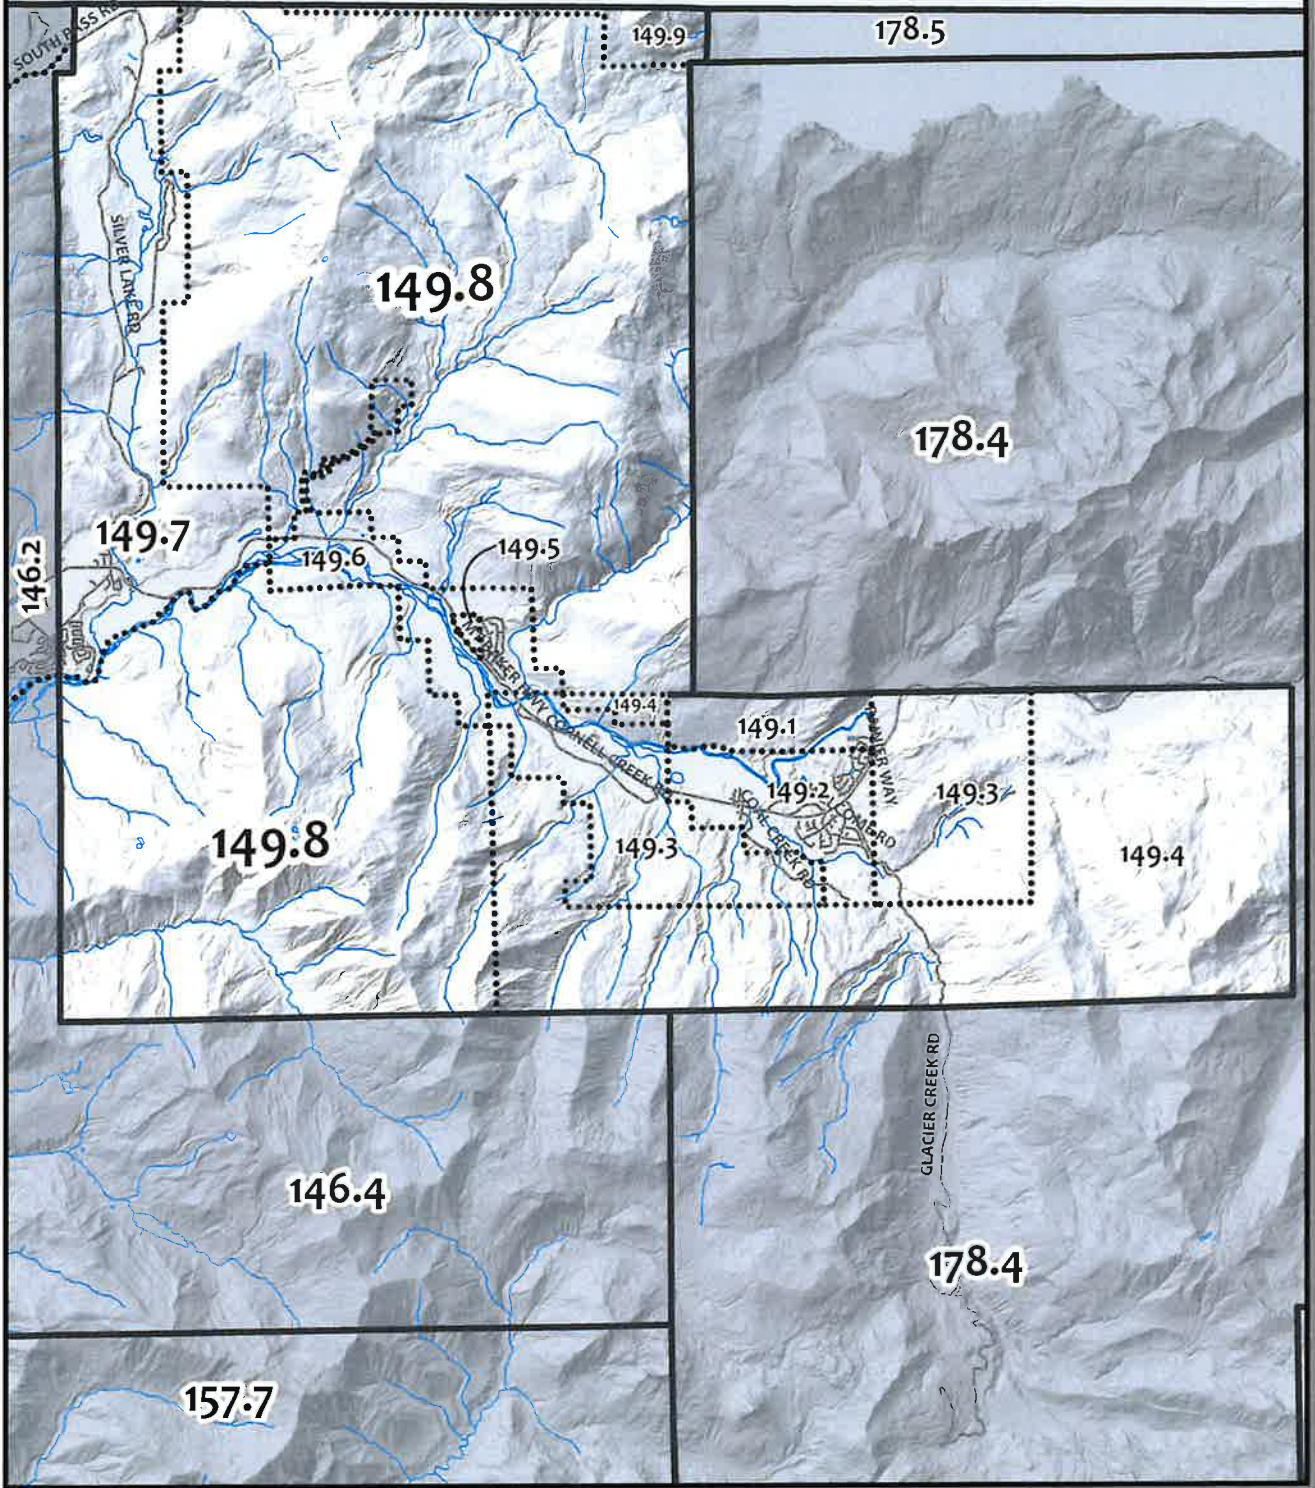

British Columbia

Whatcom County Precinct 149

County Council District 3
Legislative District 42
Congressional District 2

0 1,800 3,600 7,200 Feet