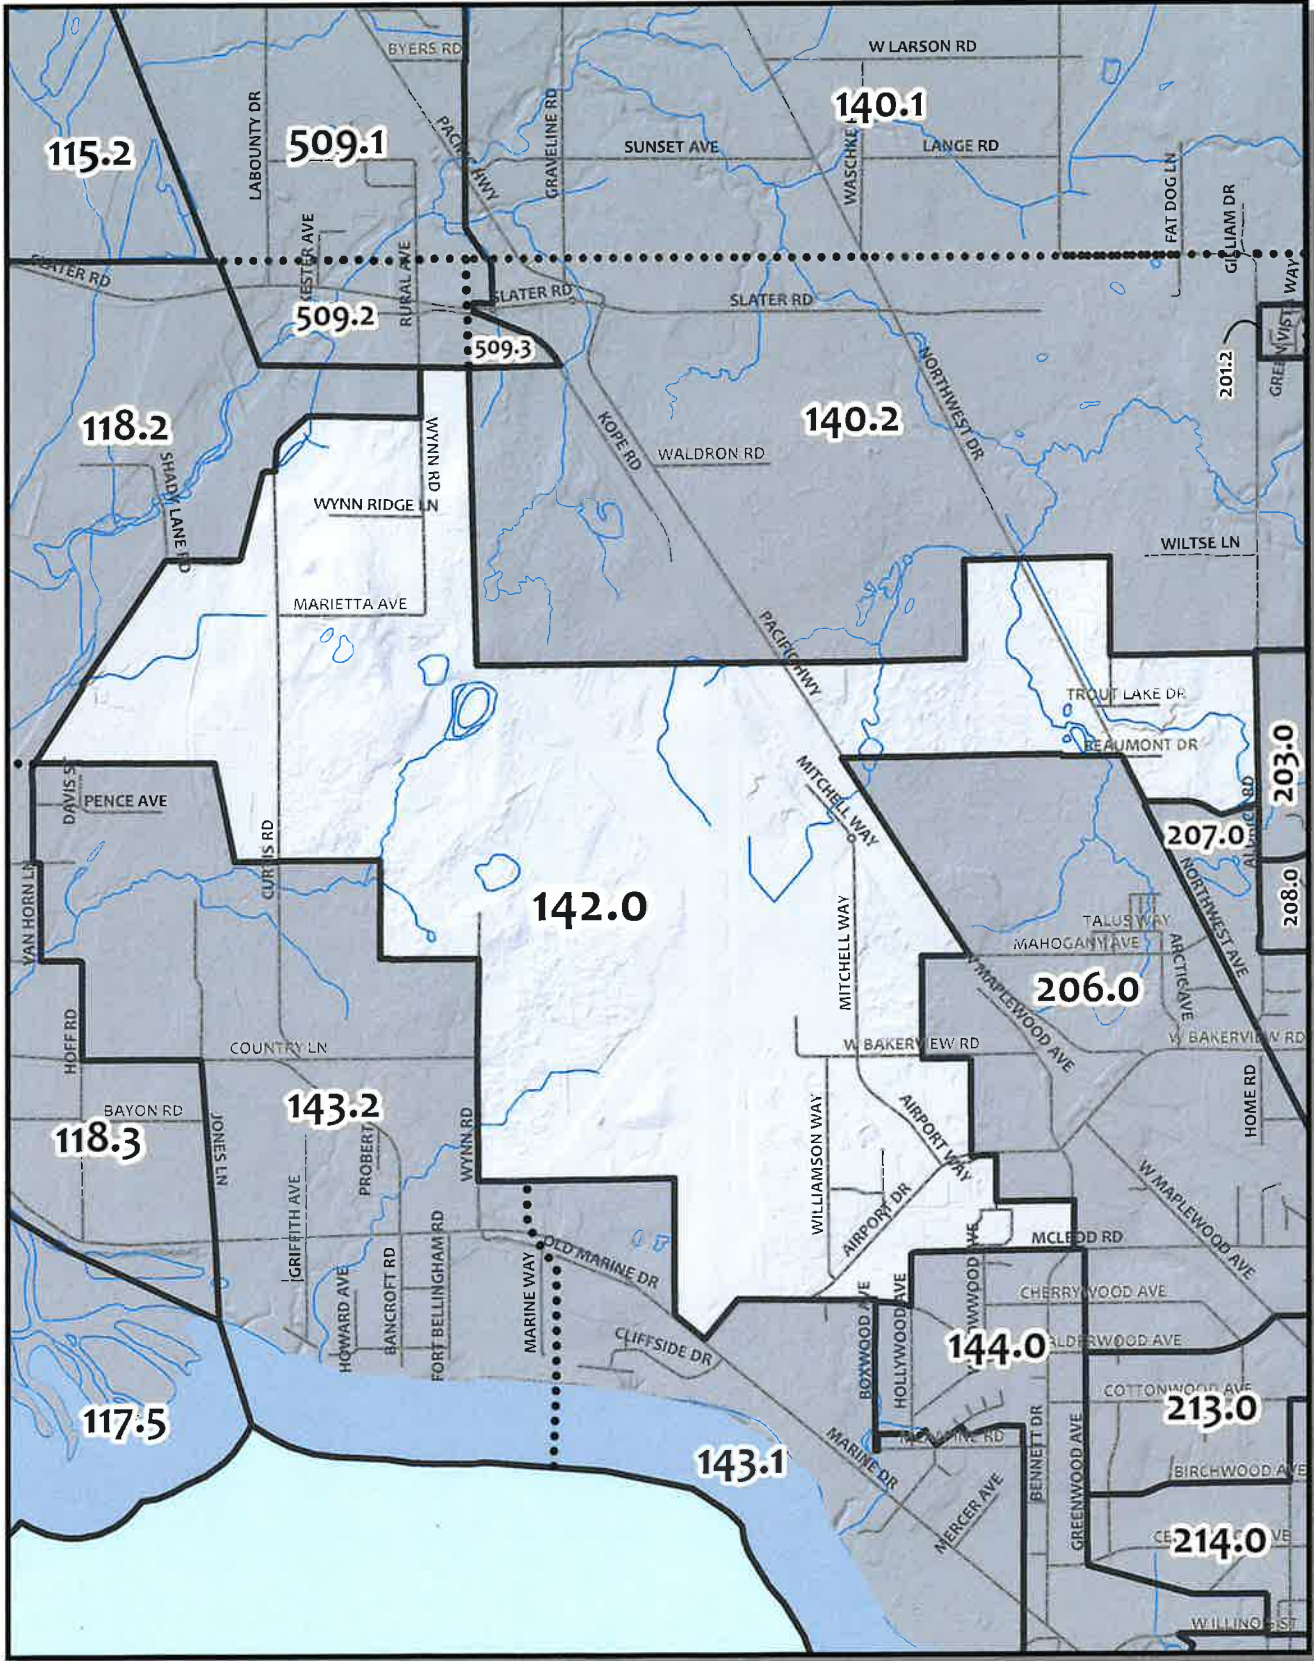

Whatcom County Precinct 142

County Council District 4
Legislative District 42
Congressional District 2