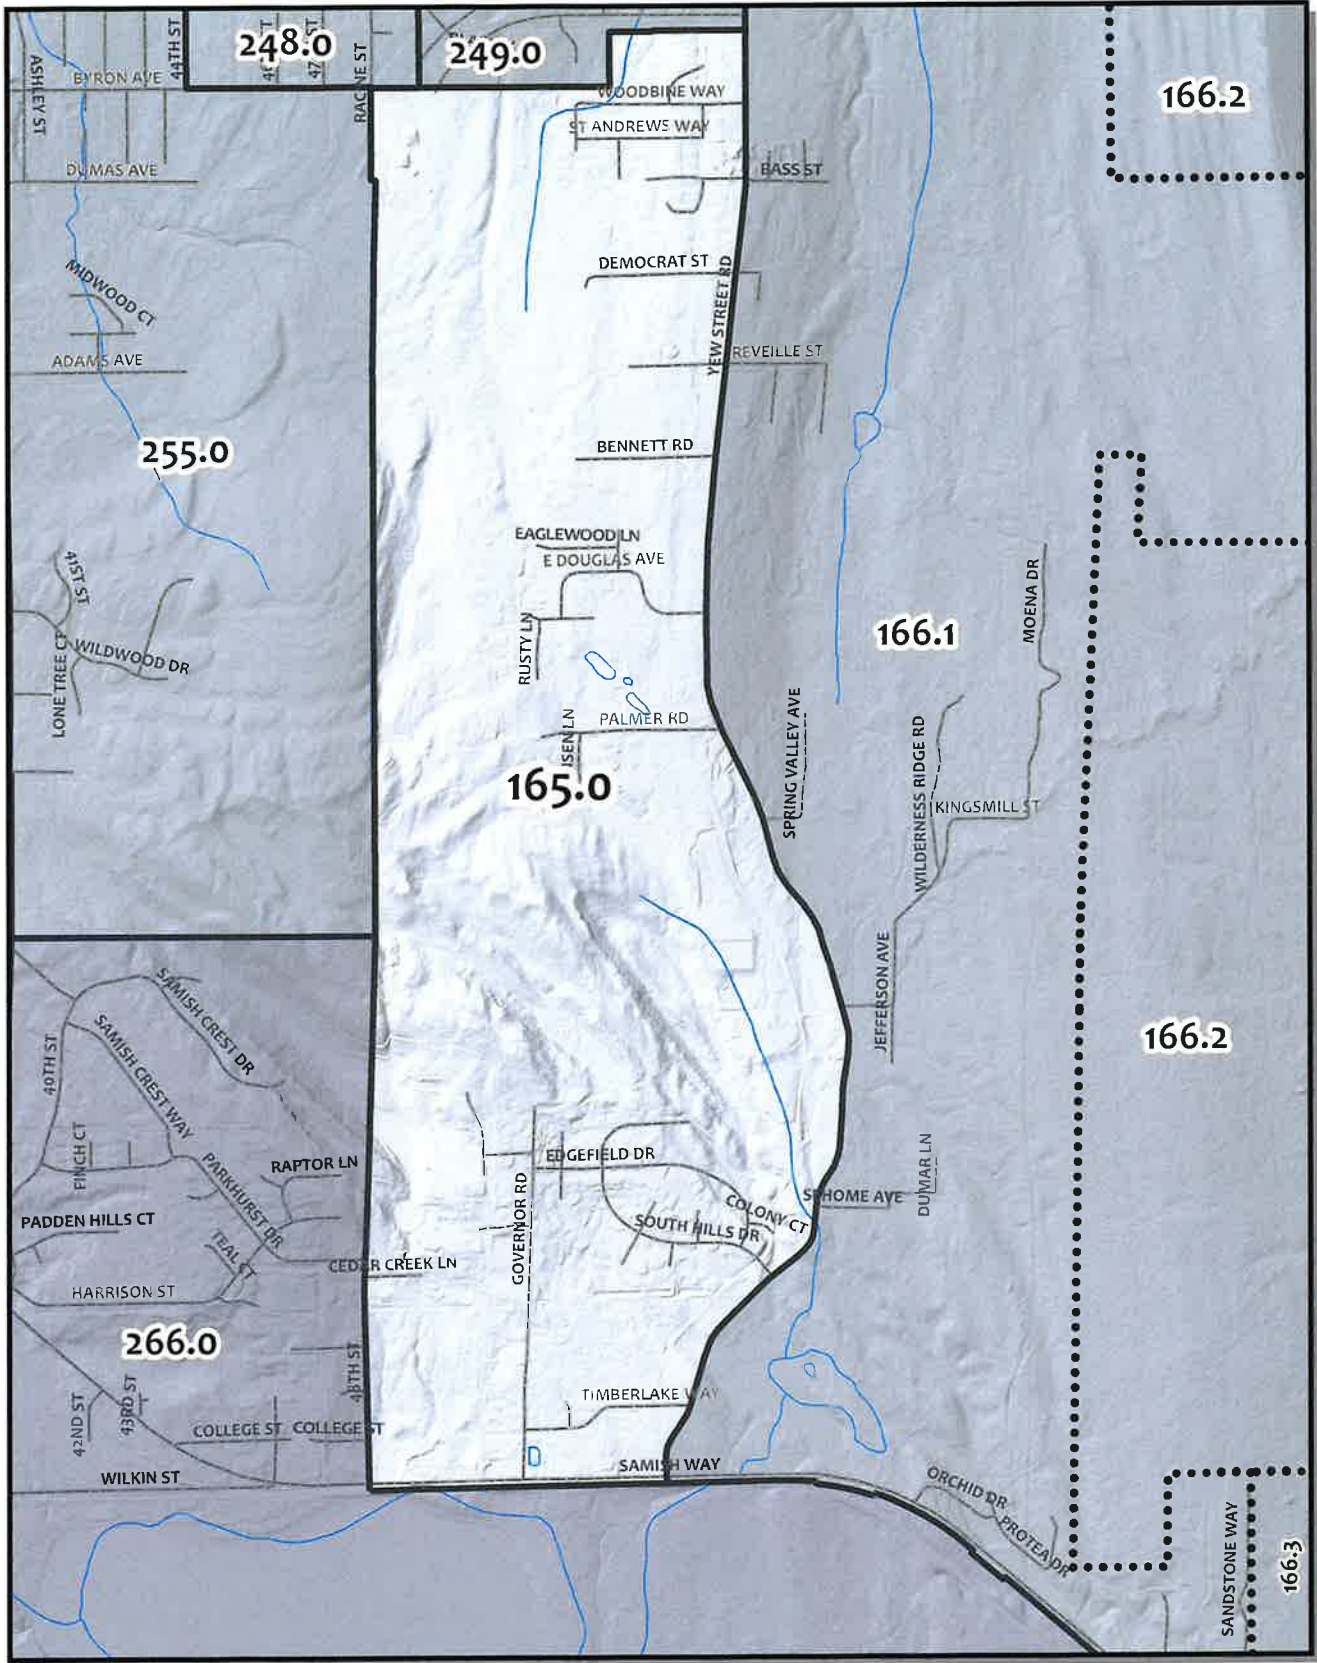

Whatcom County Precinct 165

County Council District 3
Legislative District 40
Congressional District 2