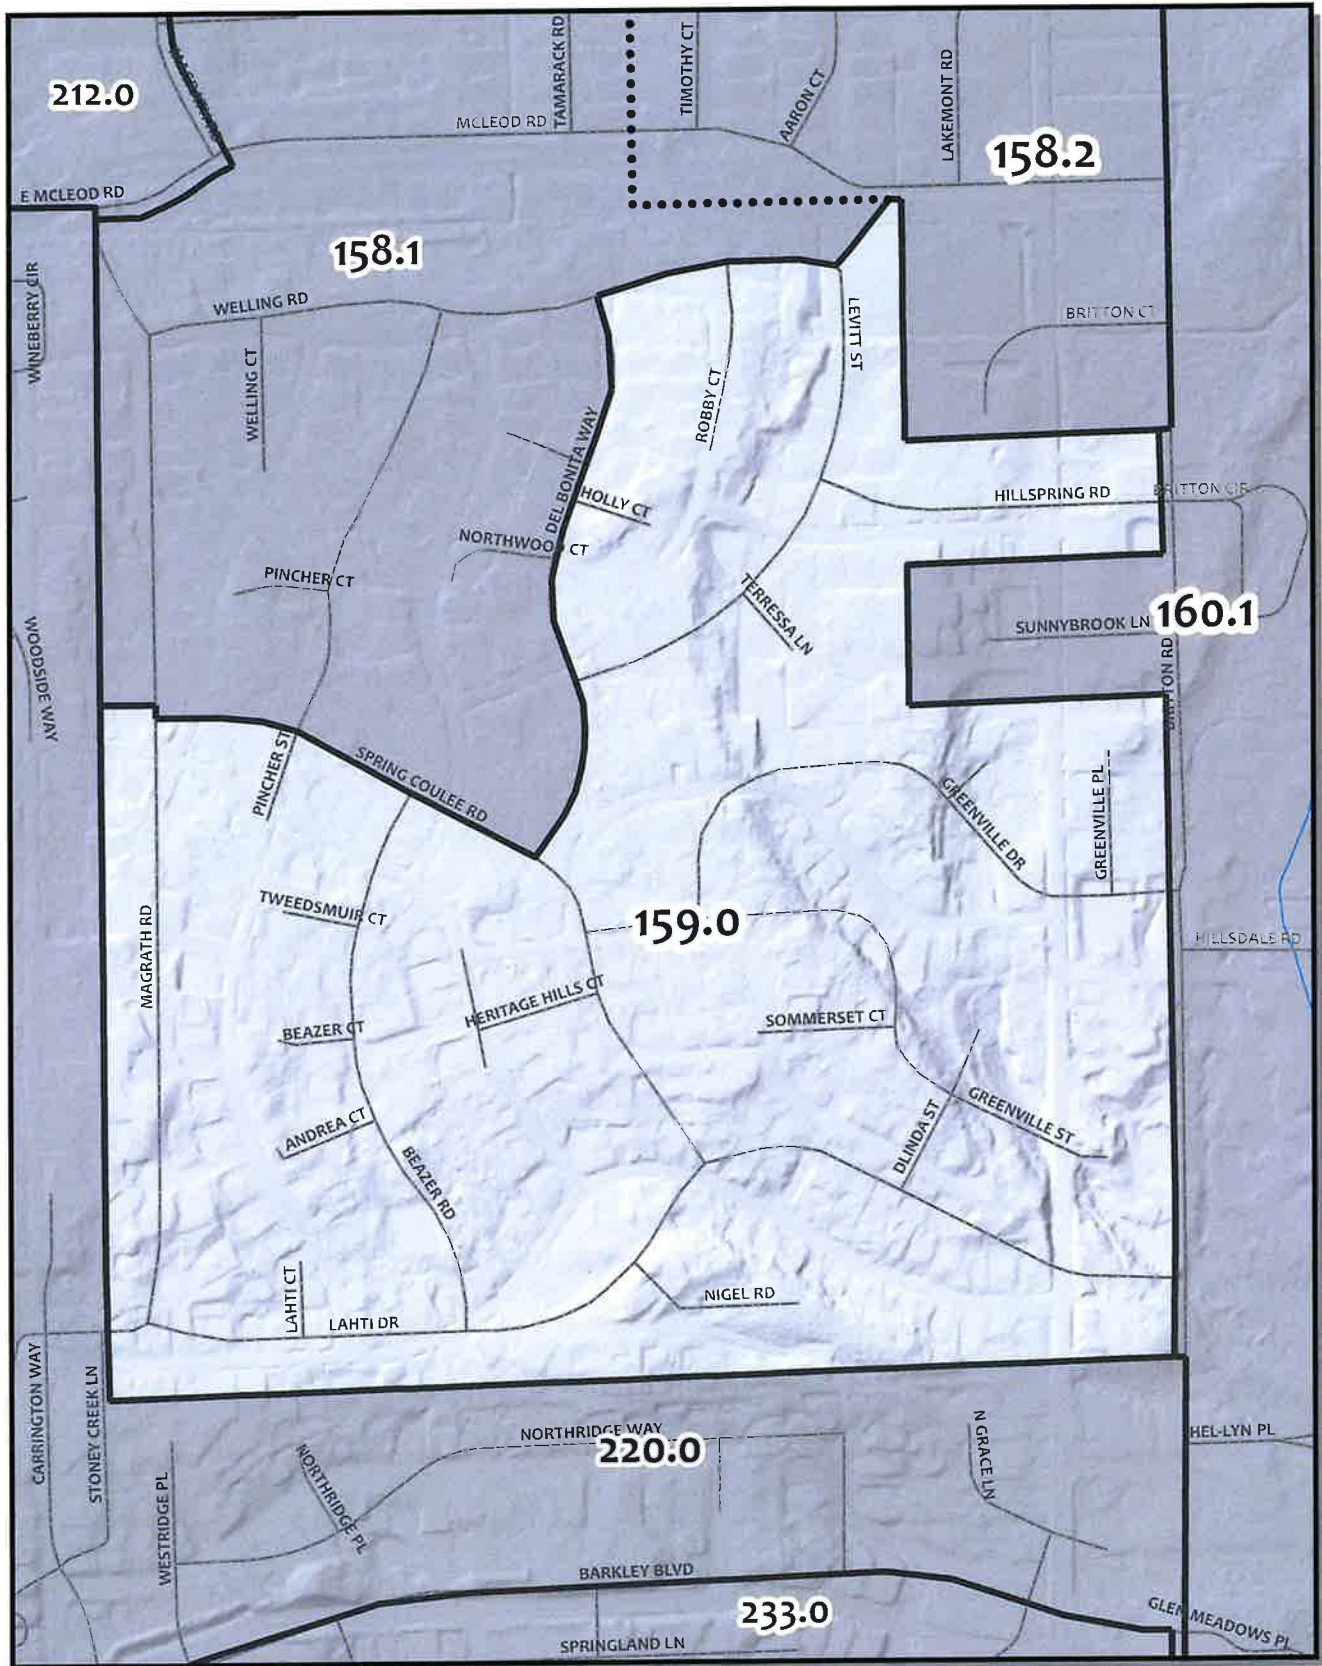

Whatcom County Precinct 159

County Council District 3
Legislative District 40
Congressional District 2