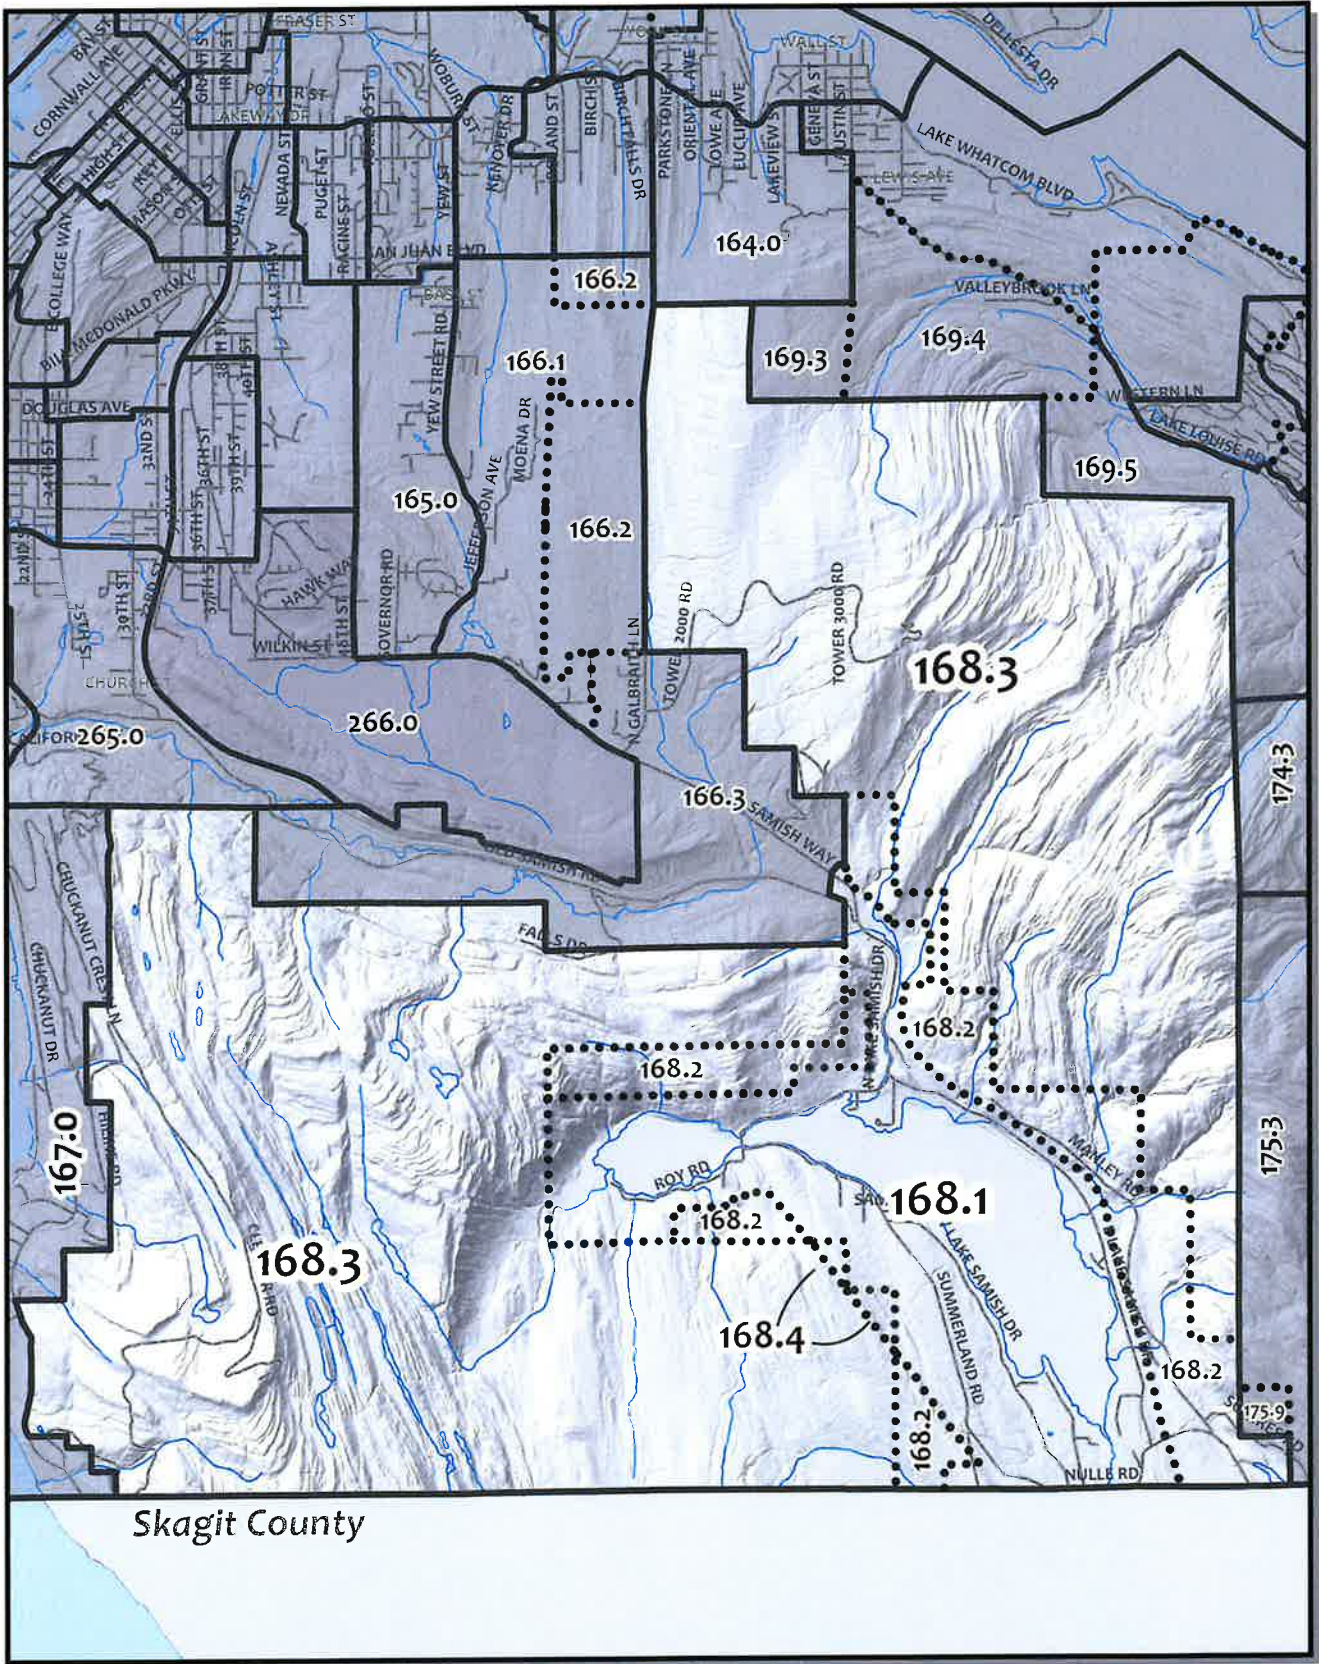

Skagit County

Whatcom County Precinct 168

County Council District 3
Legislative District 40
Congressional District 2