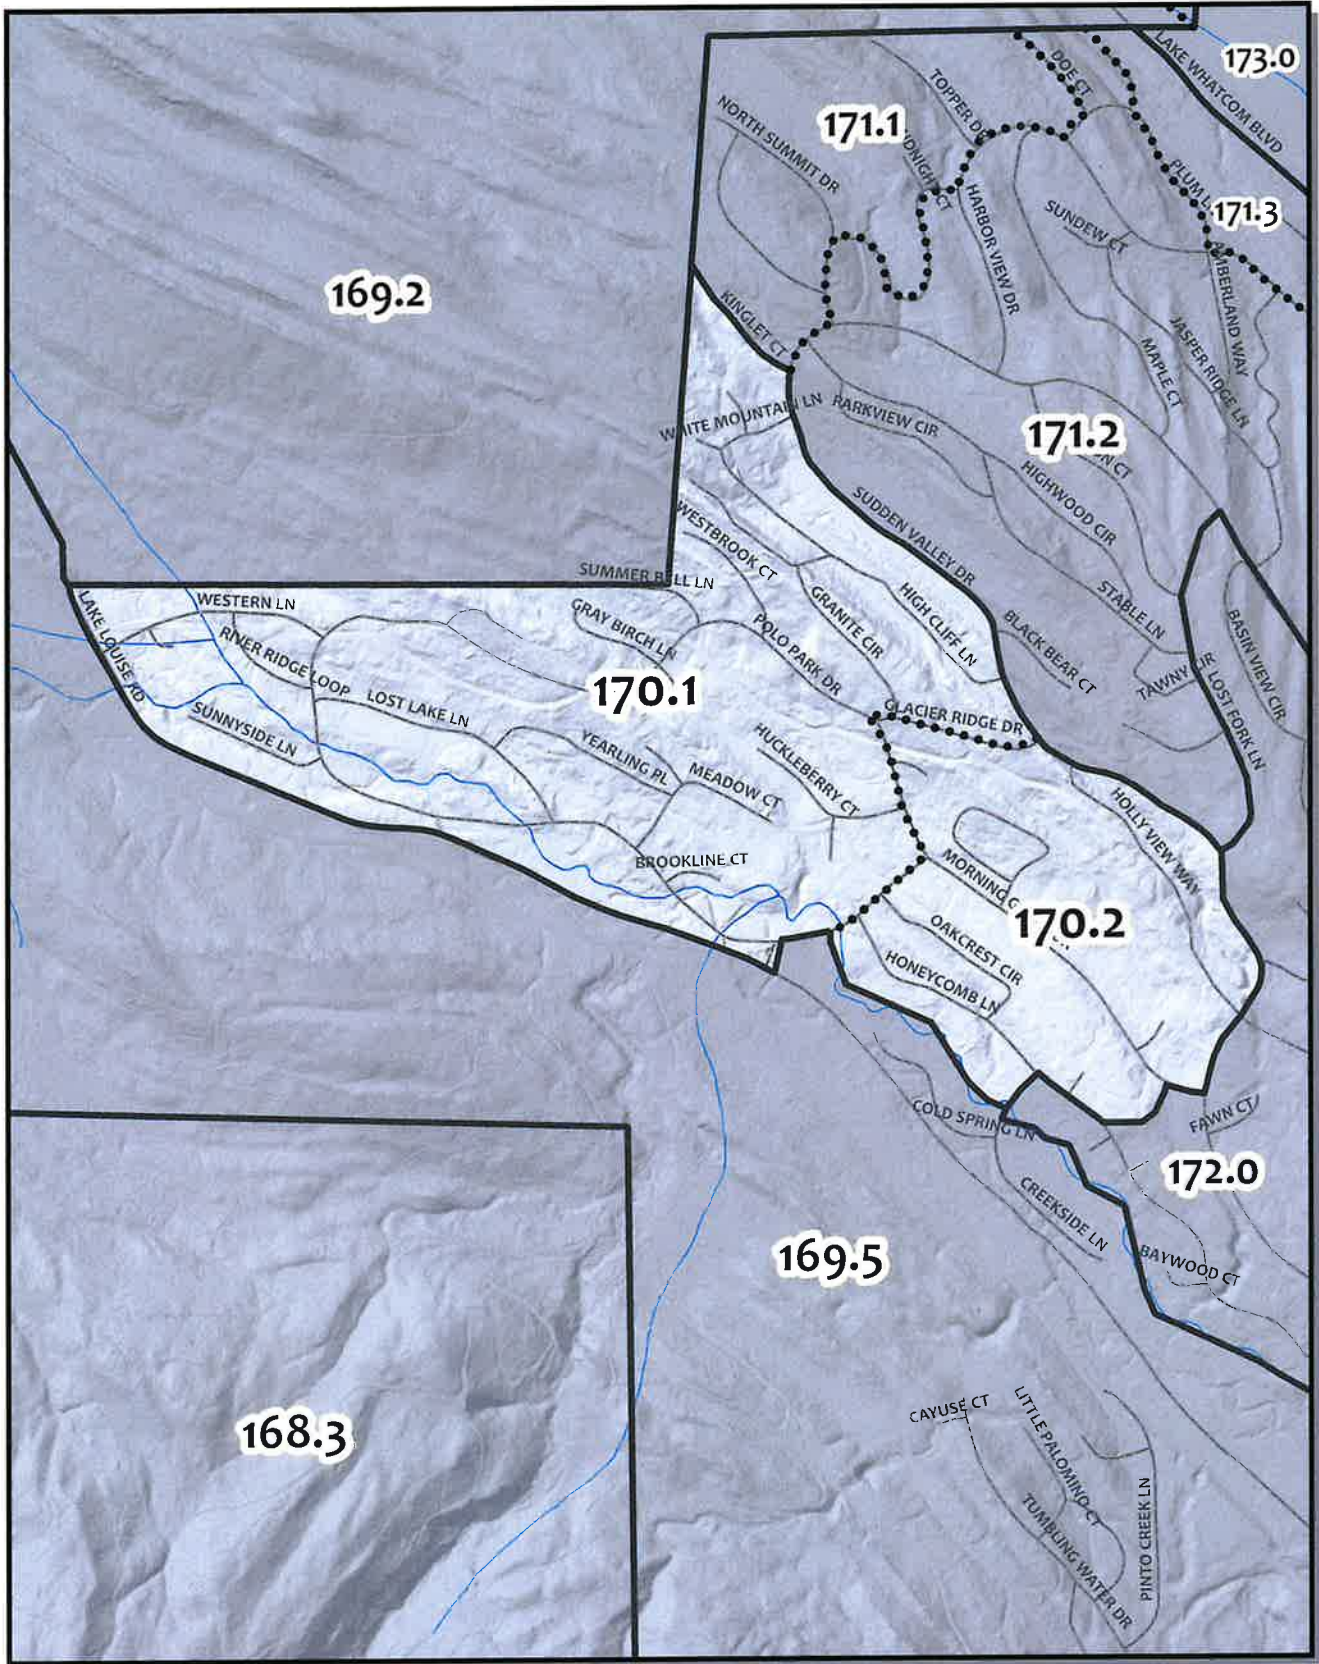

Whatcom County Precinct 170

County Council District 3
Legislative District 40
Congressional District 2