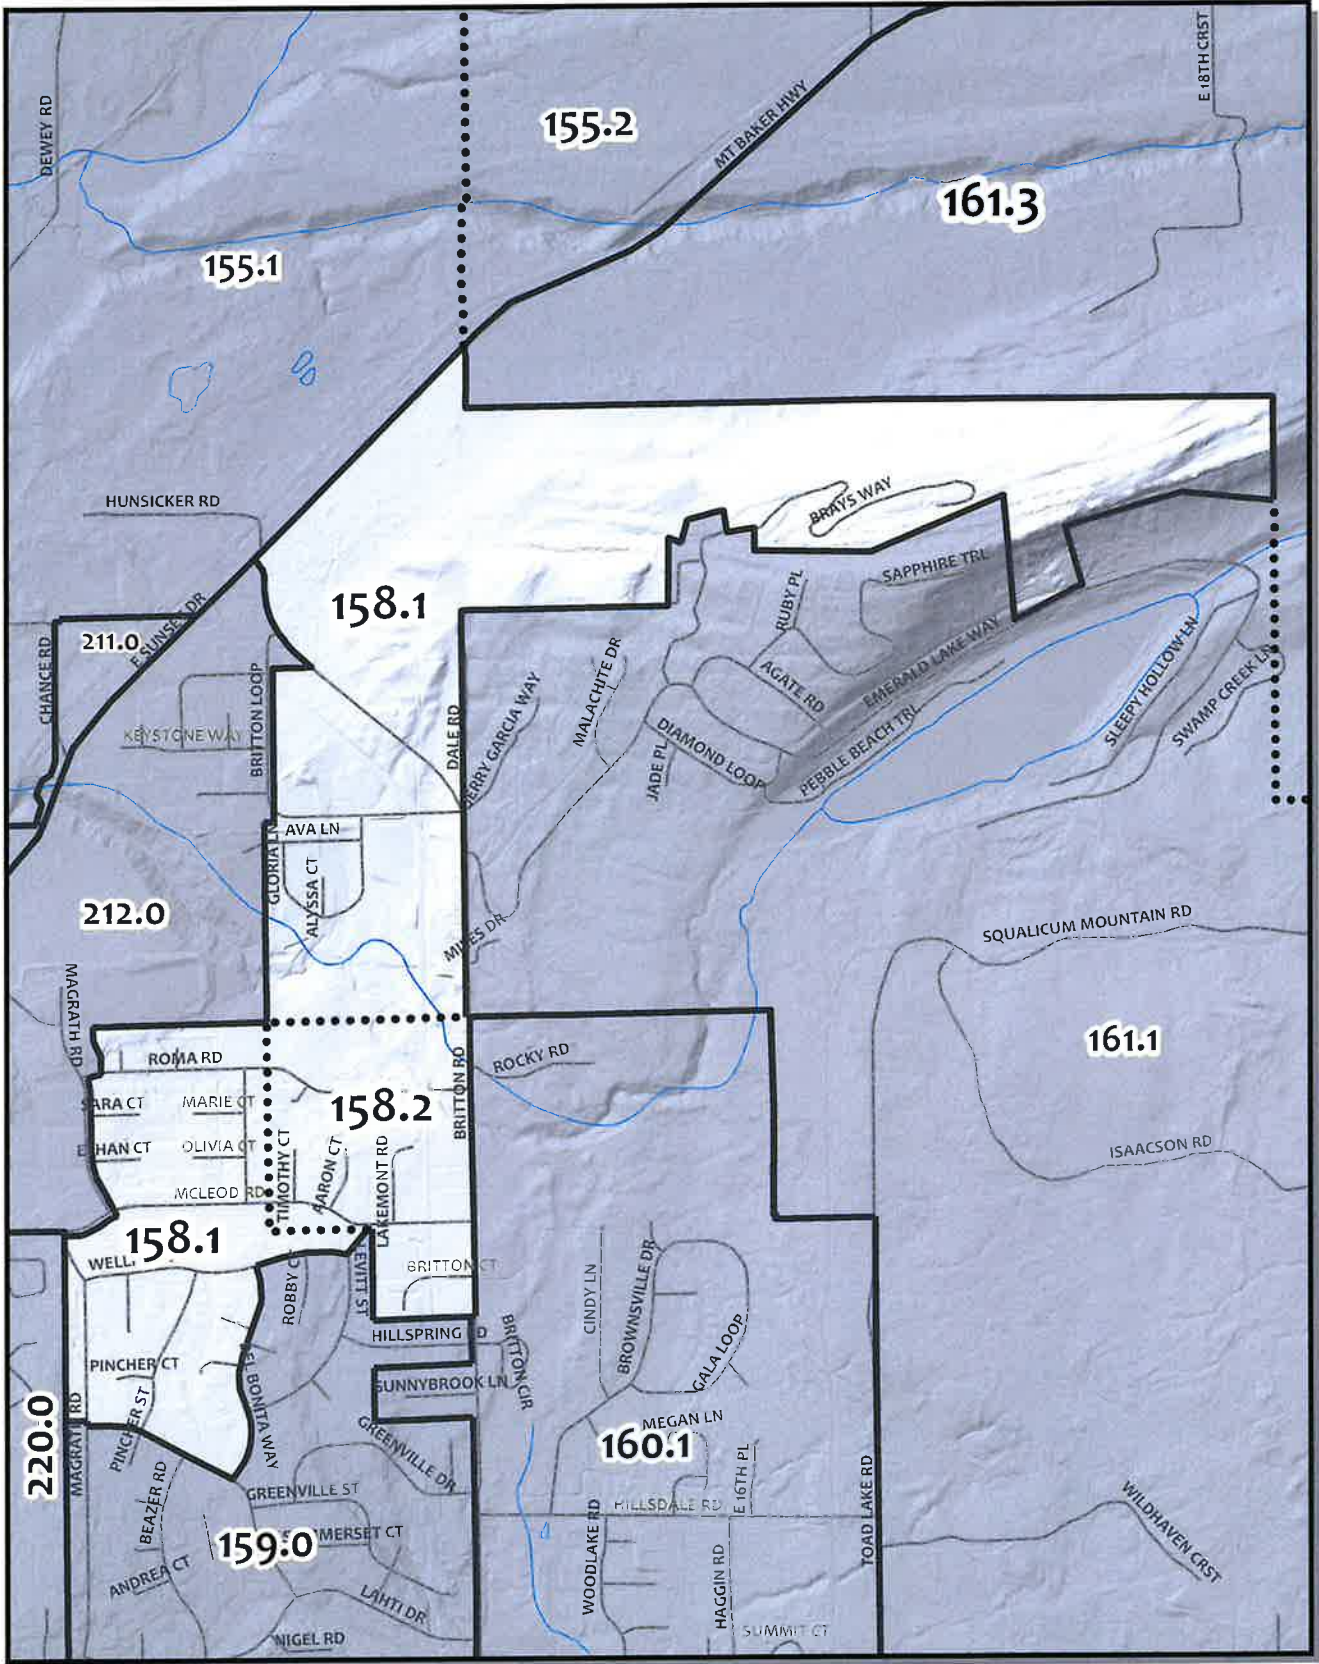

Whatcom County Precinct 158

County Council District 3
Legislative District 40
Congressional District 2