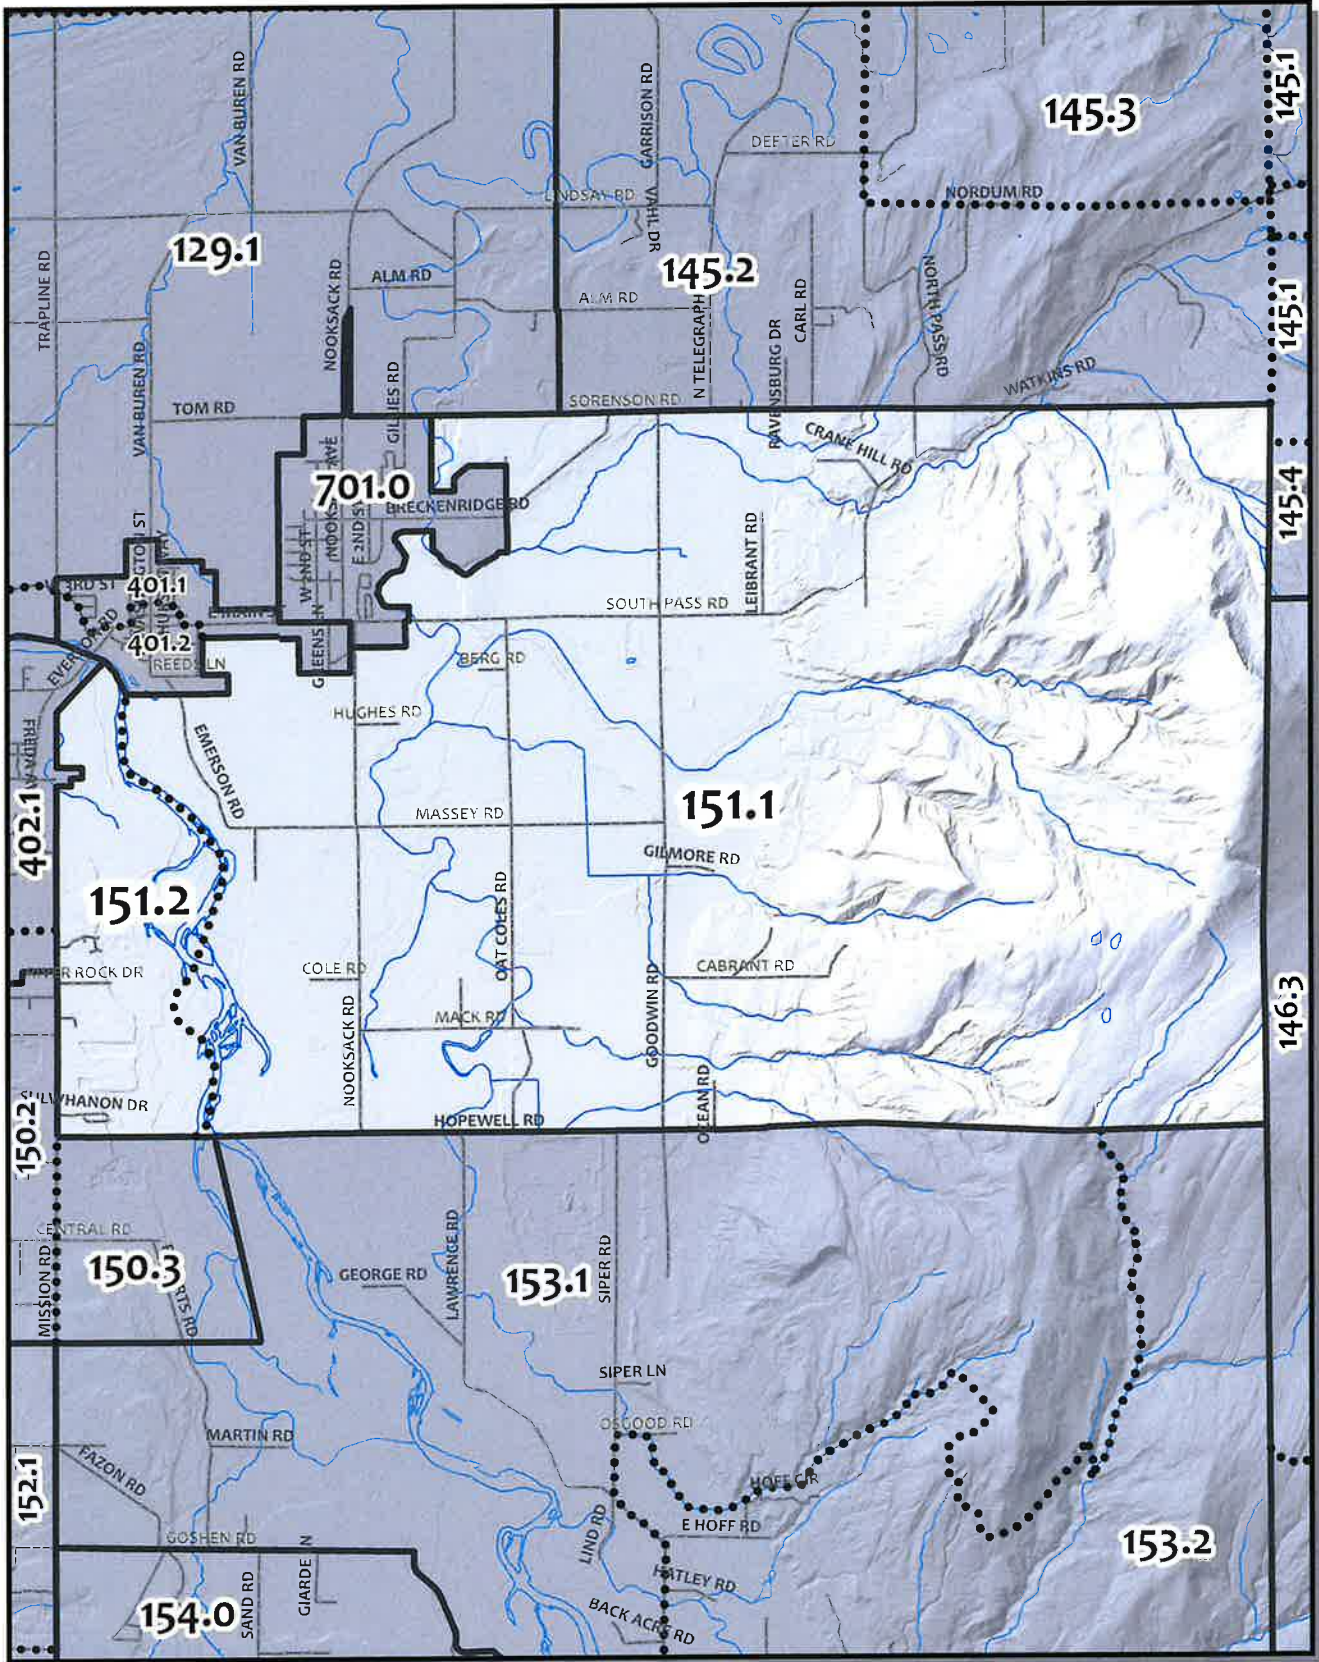

Whatcom County Precinct 151

County Council District 3
Legislative District 42
Congressional District 2