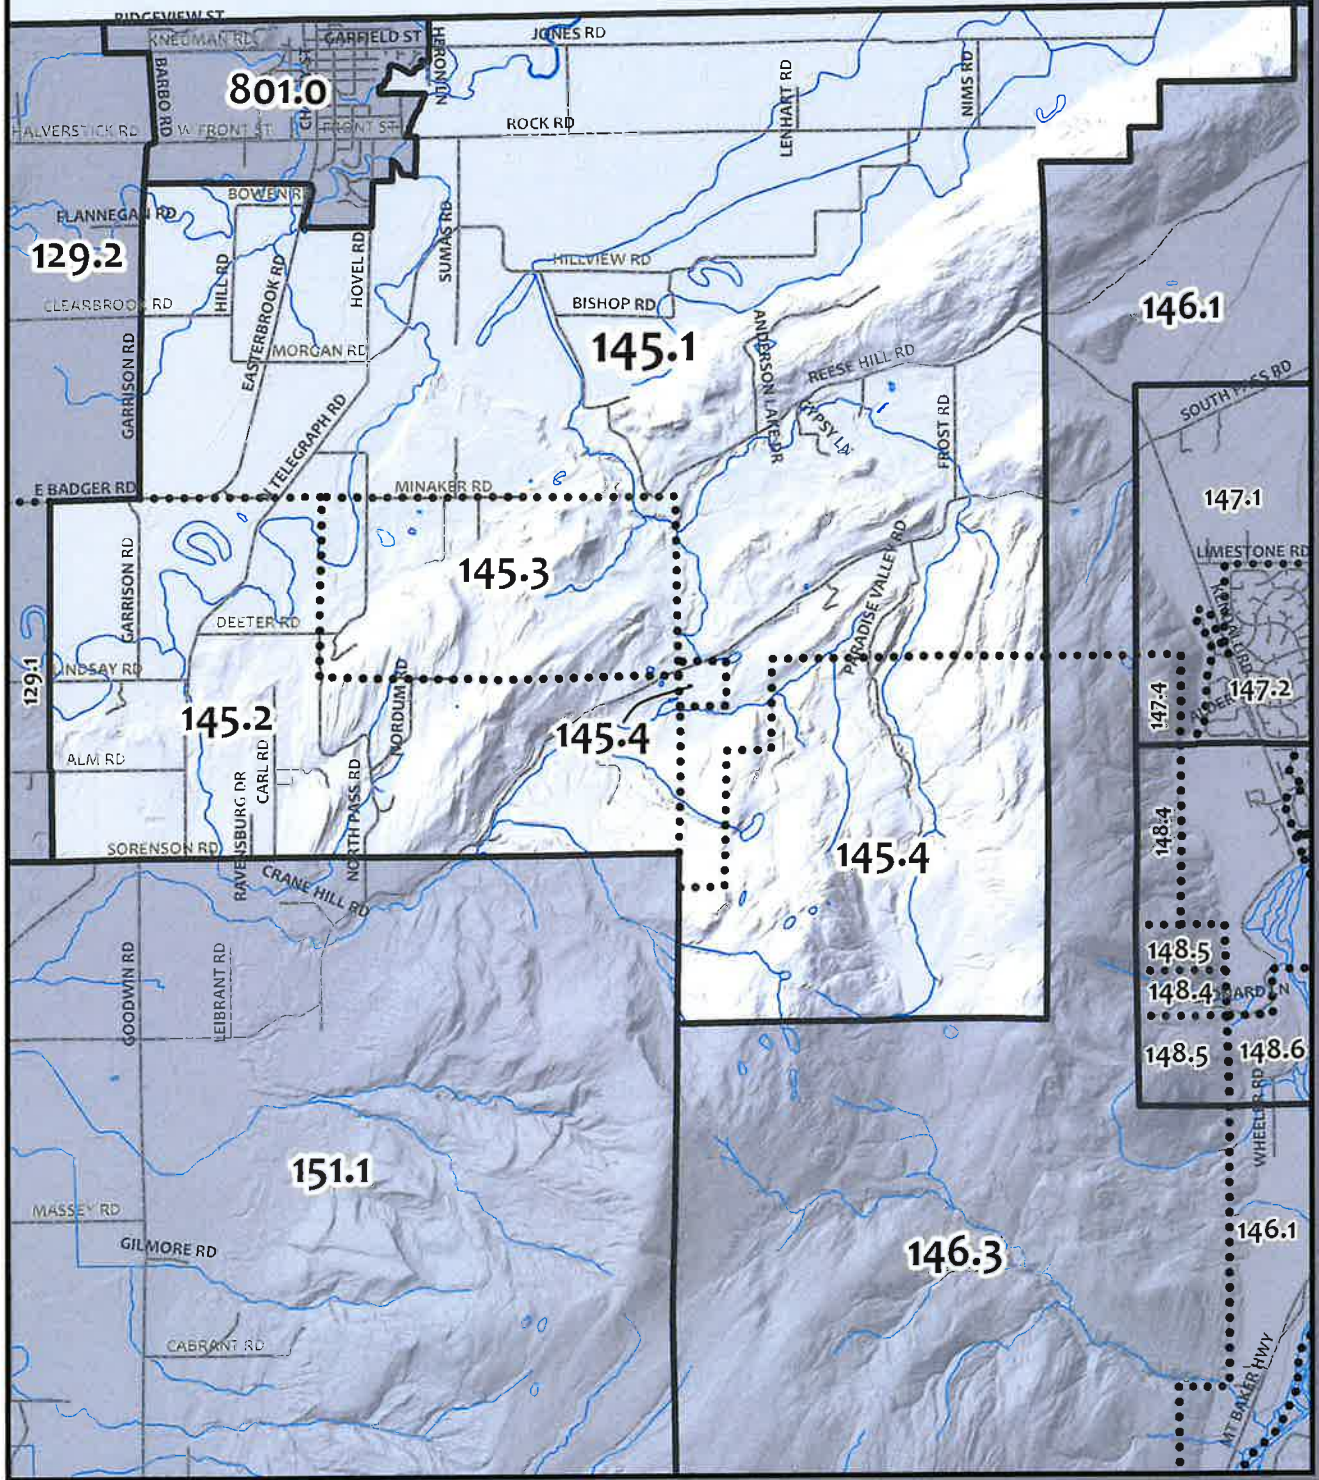

British Columbia

Whatcom County Precinct 145

County Council District 3
Legislative District 42
Congressional District 2

0 1,050 2,100 4,200
Feet