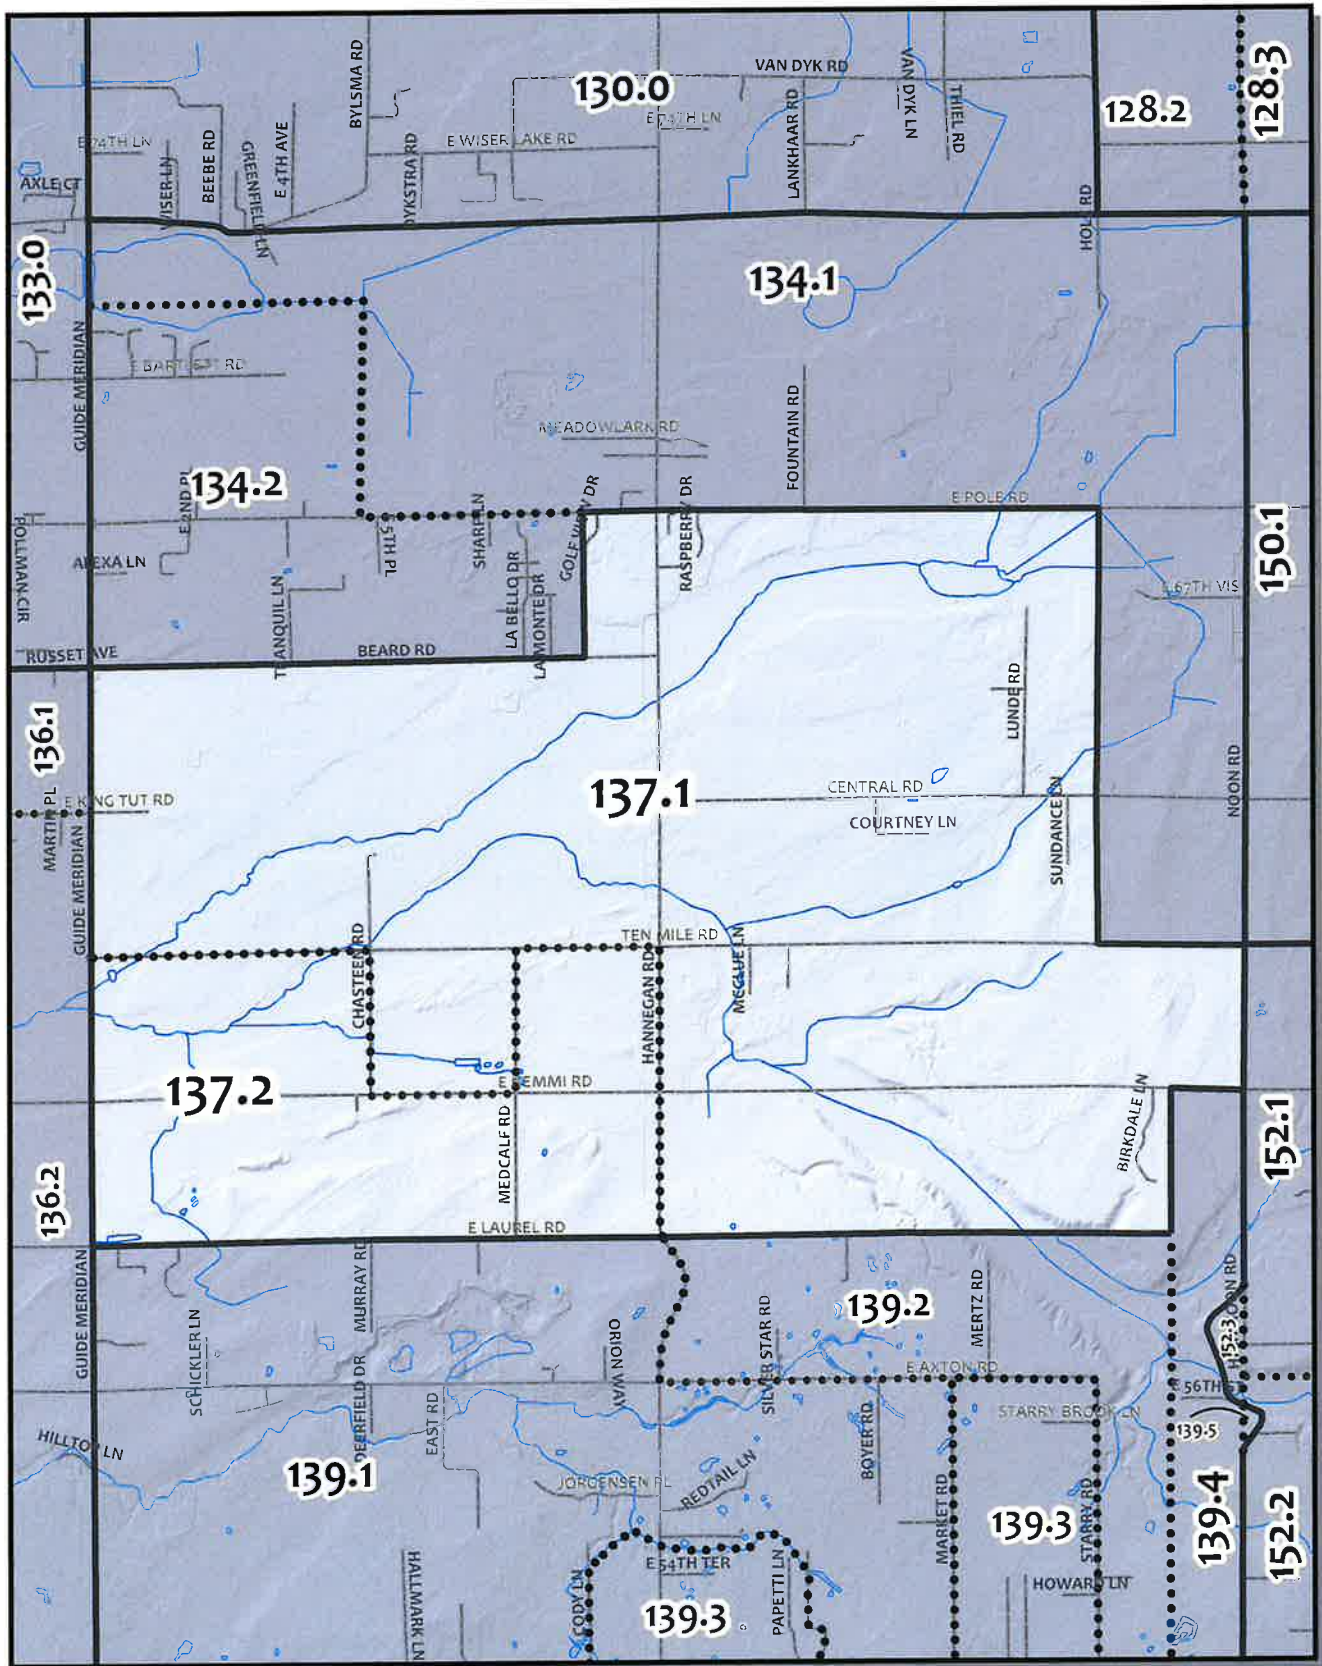

Whatcom County Precinct 137

County Council District 4
Legislative District 42
Congressional District 2