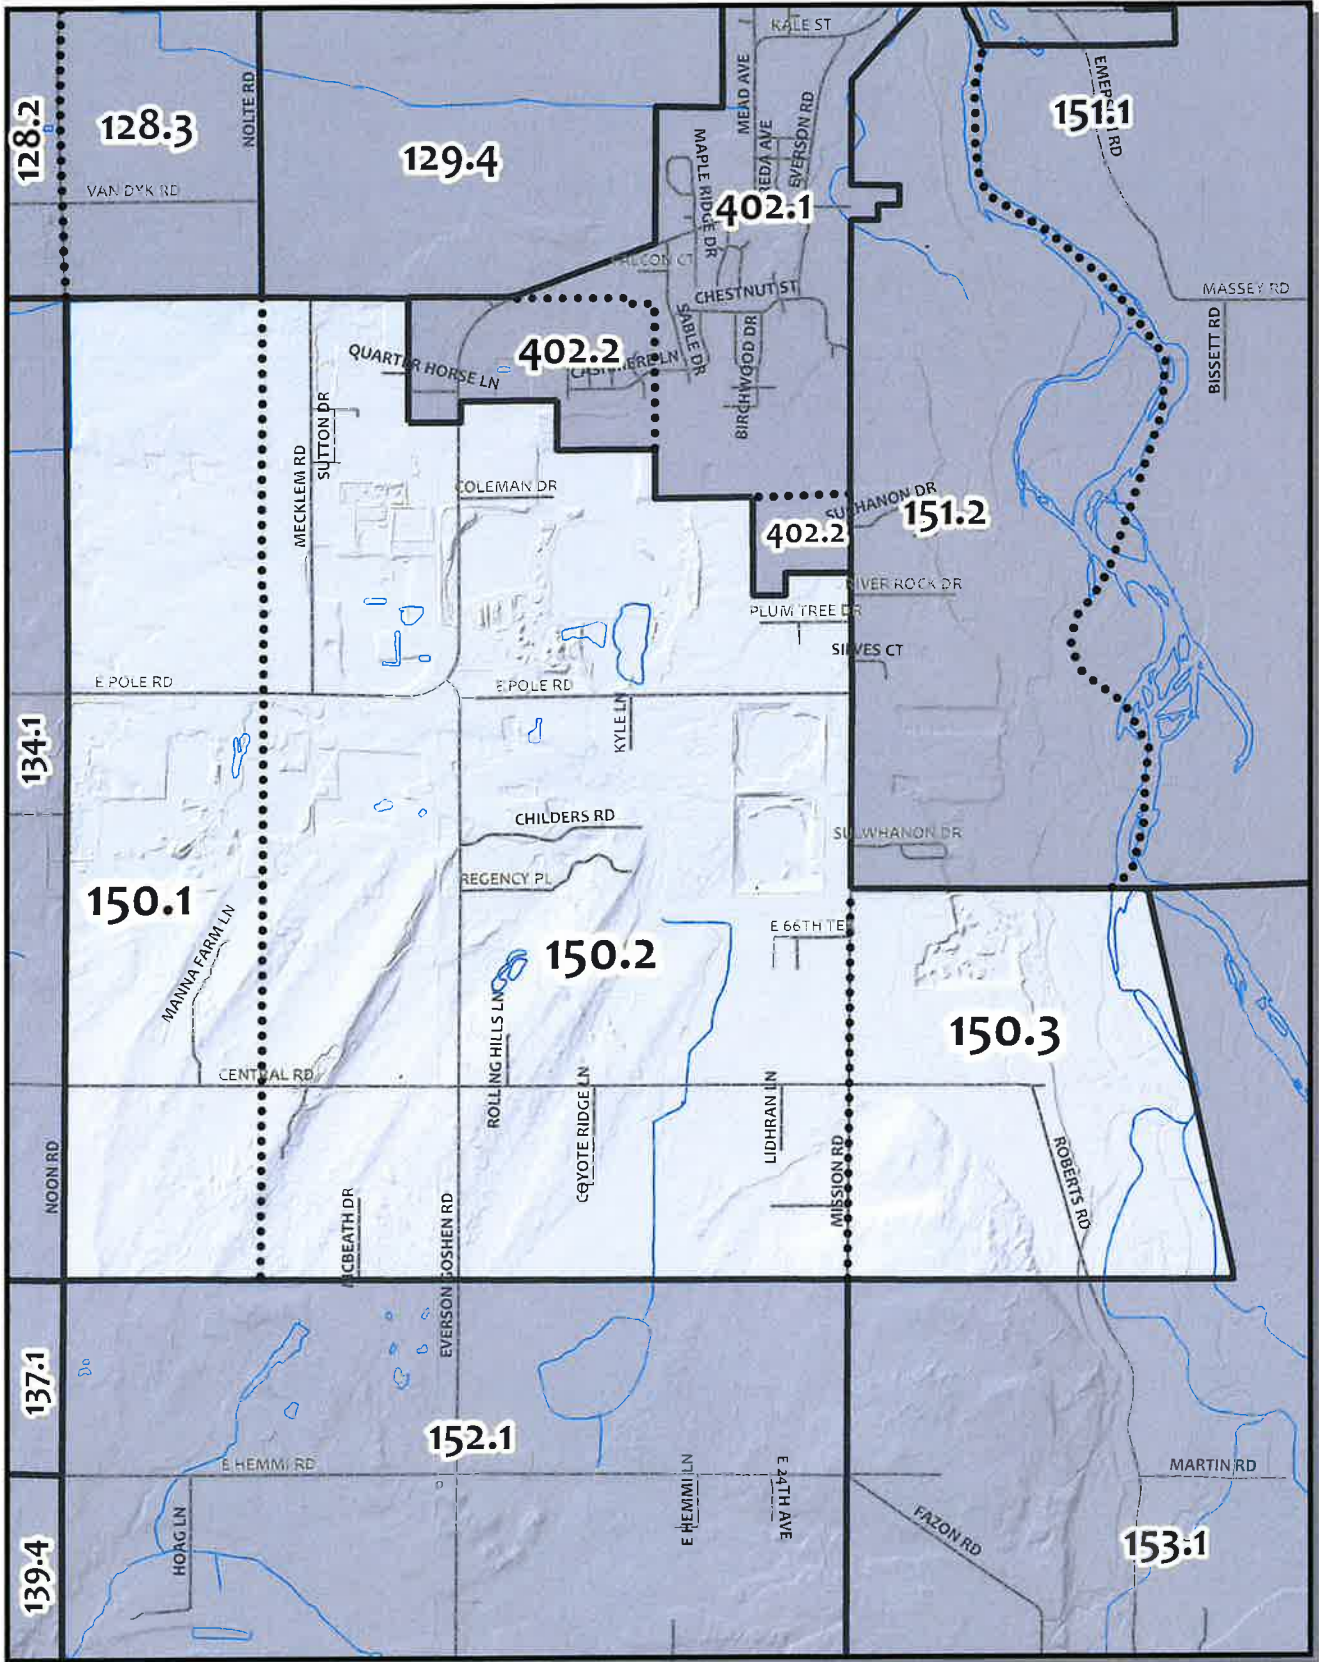

Whatcom County Precinct 150

County Council District 3
Legislative District 42
Congressional District 2