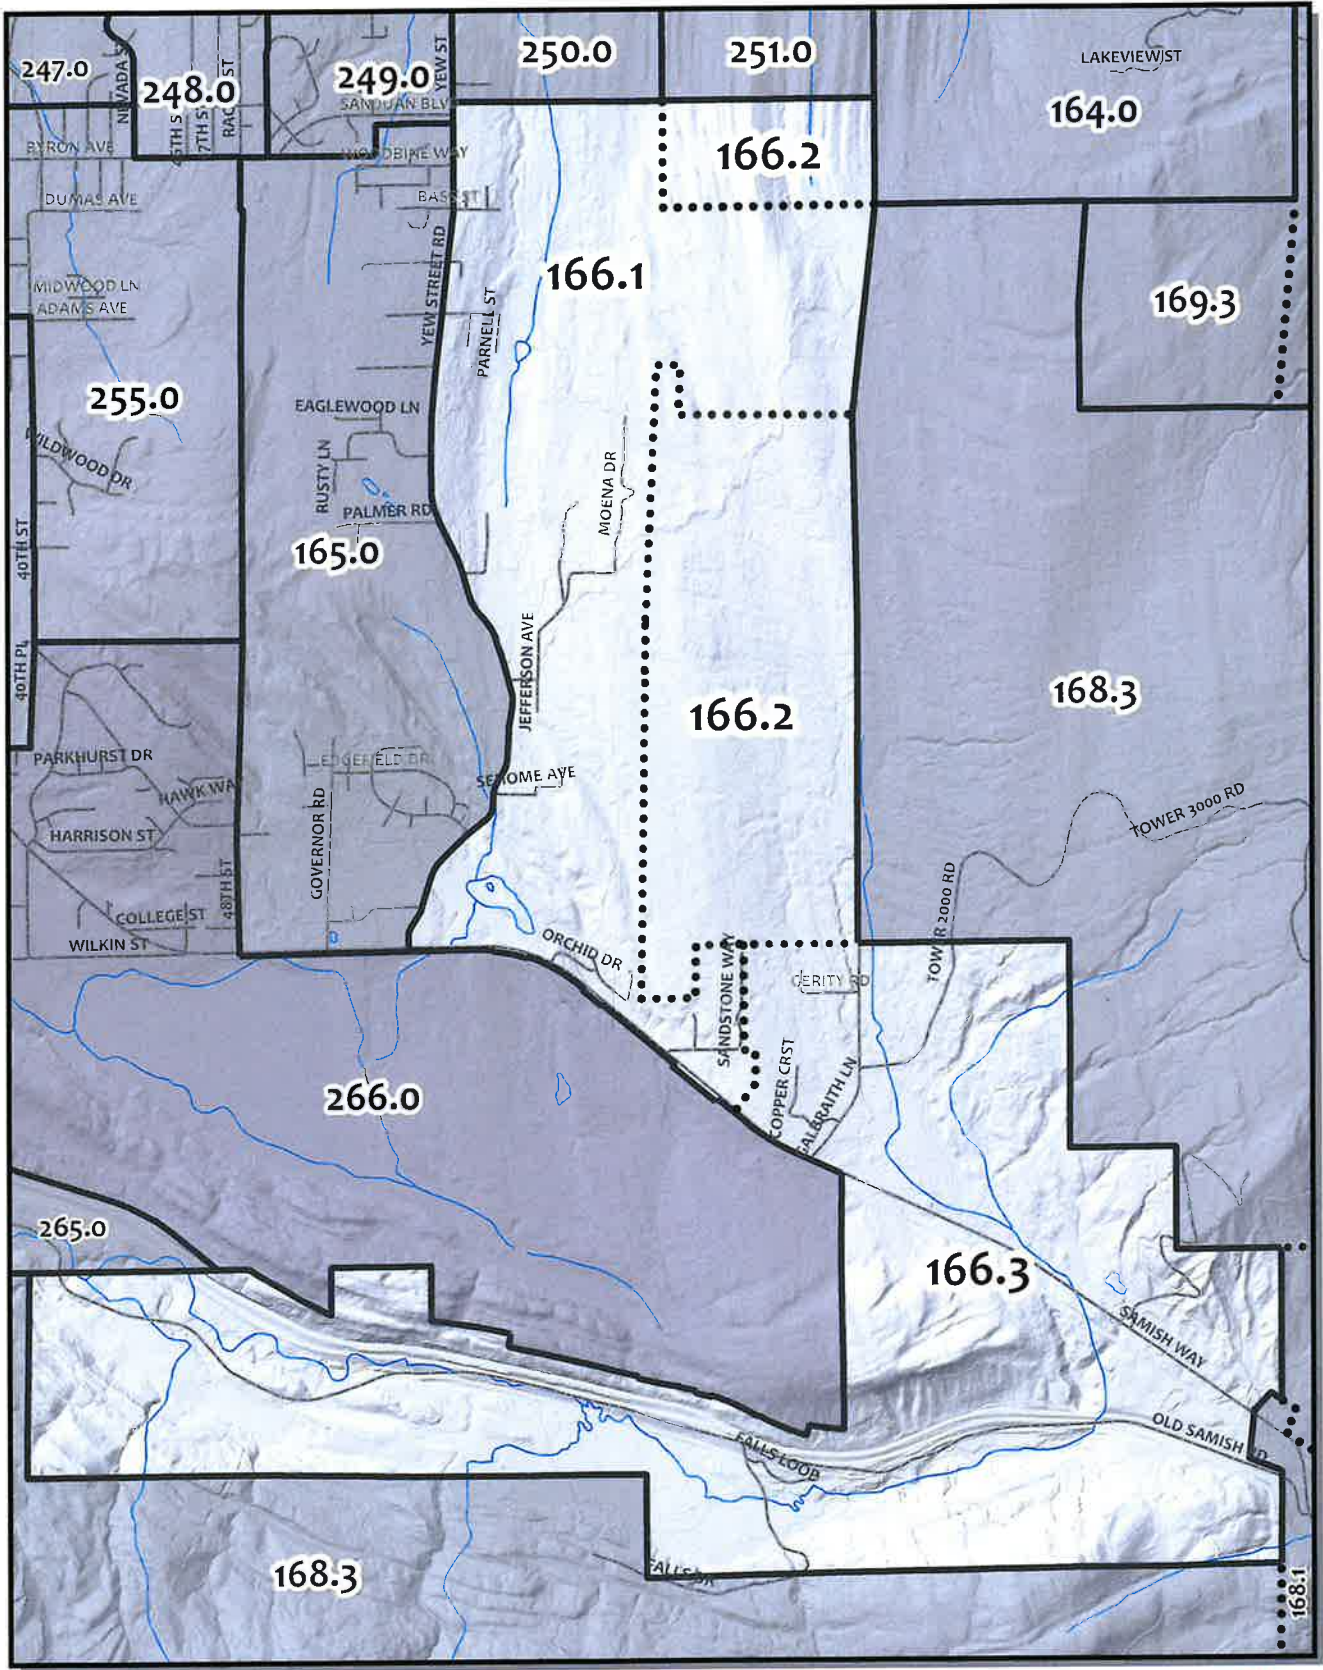

Whatcom County Precinct 166

County Council District 3
Legislative District 40
Congressional District 2