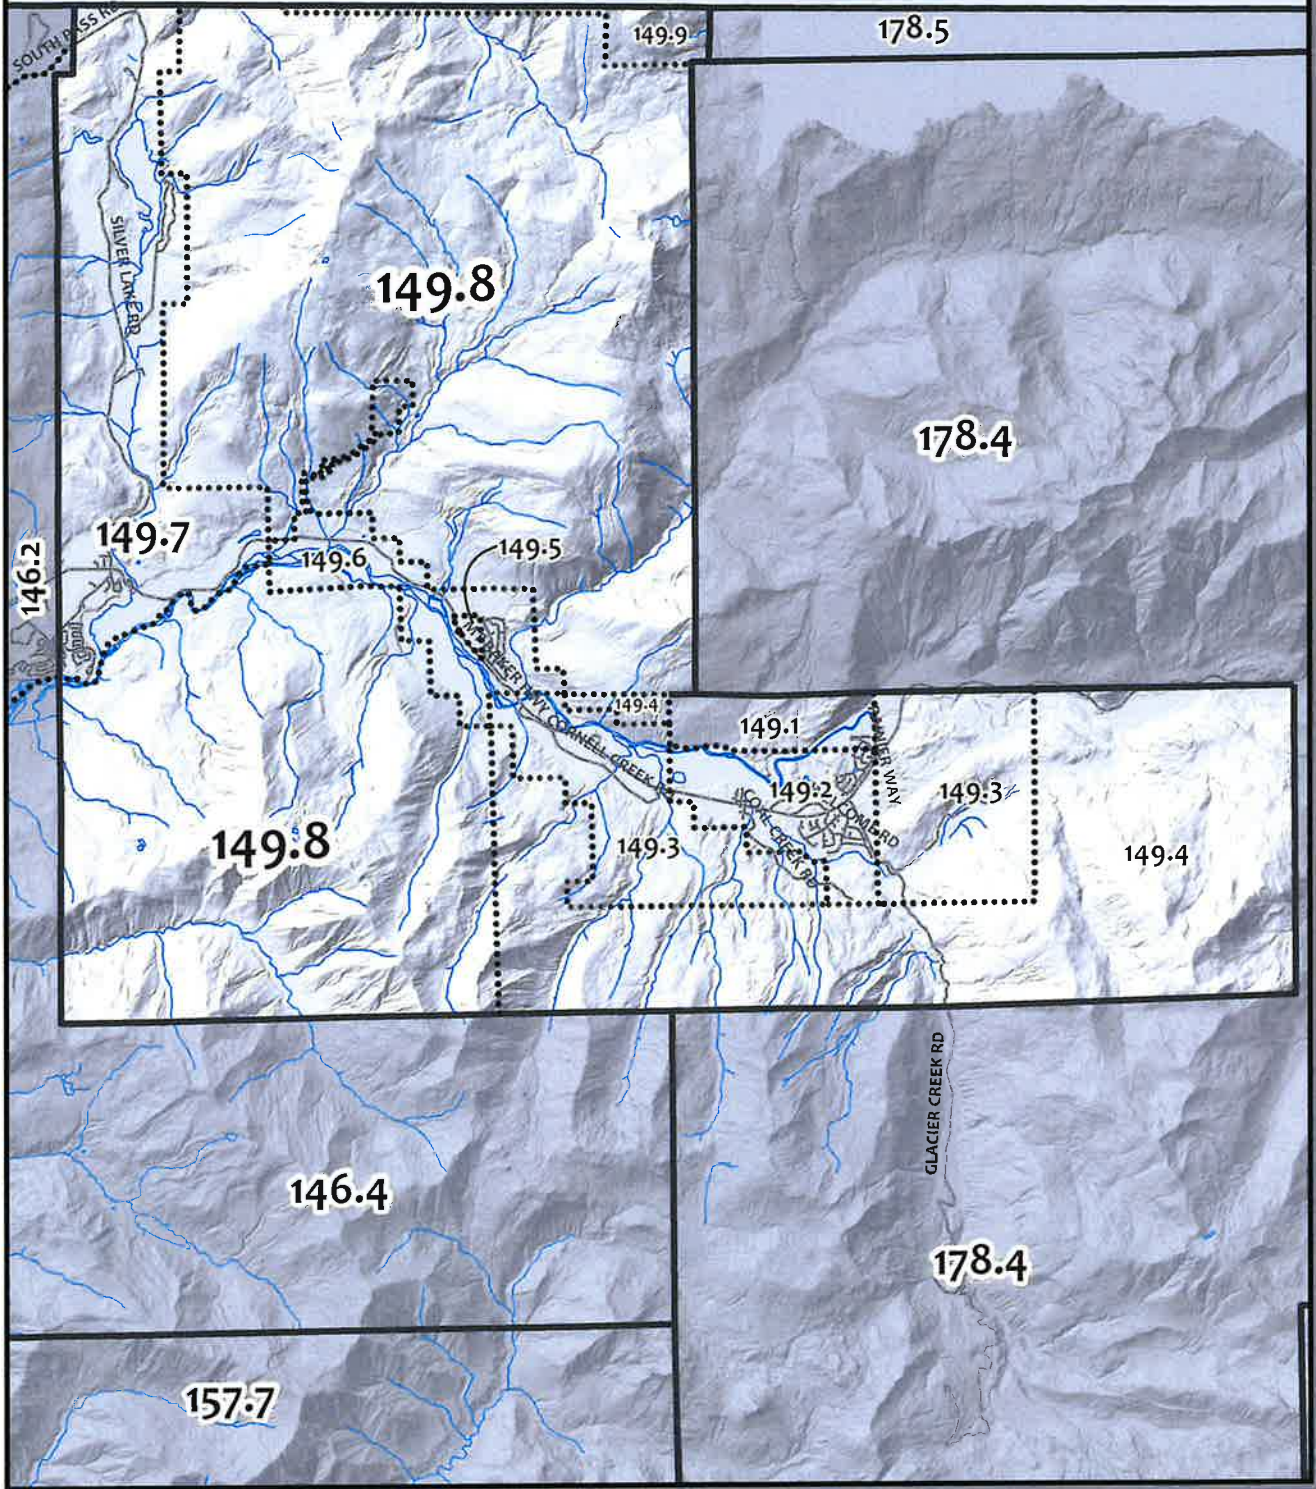

British Columbia

Whatcom County Precinct 149

County Council District 3
Legislative District 42
Congressional District 2