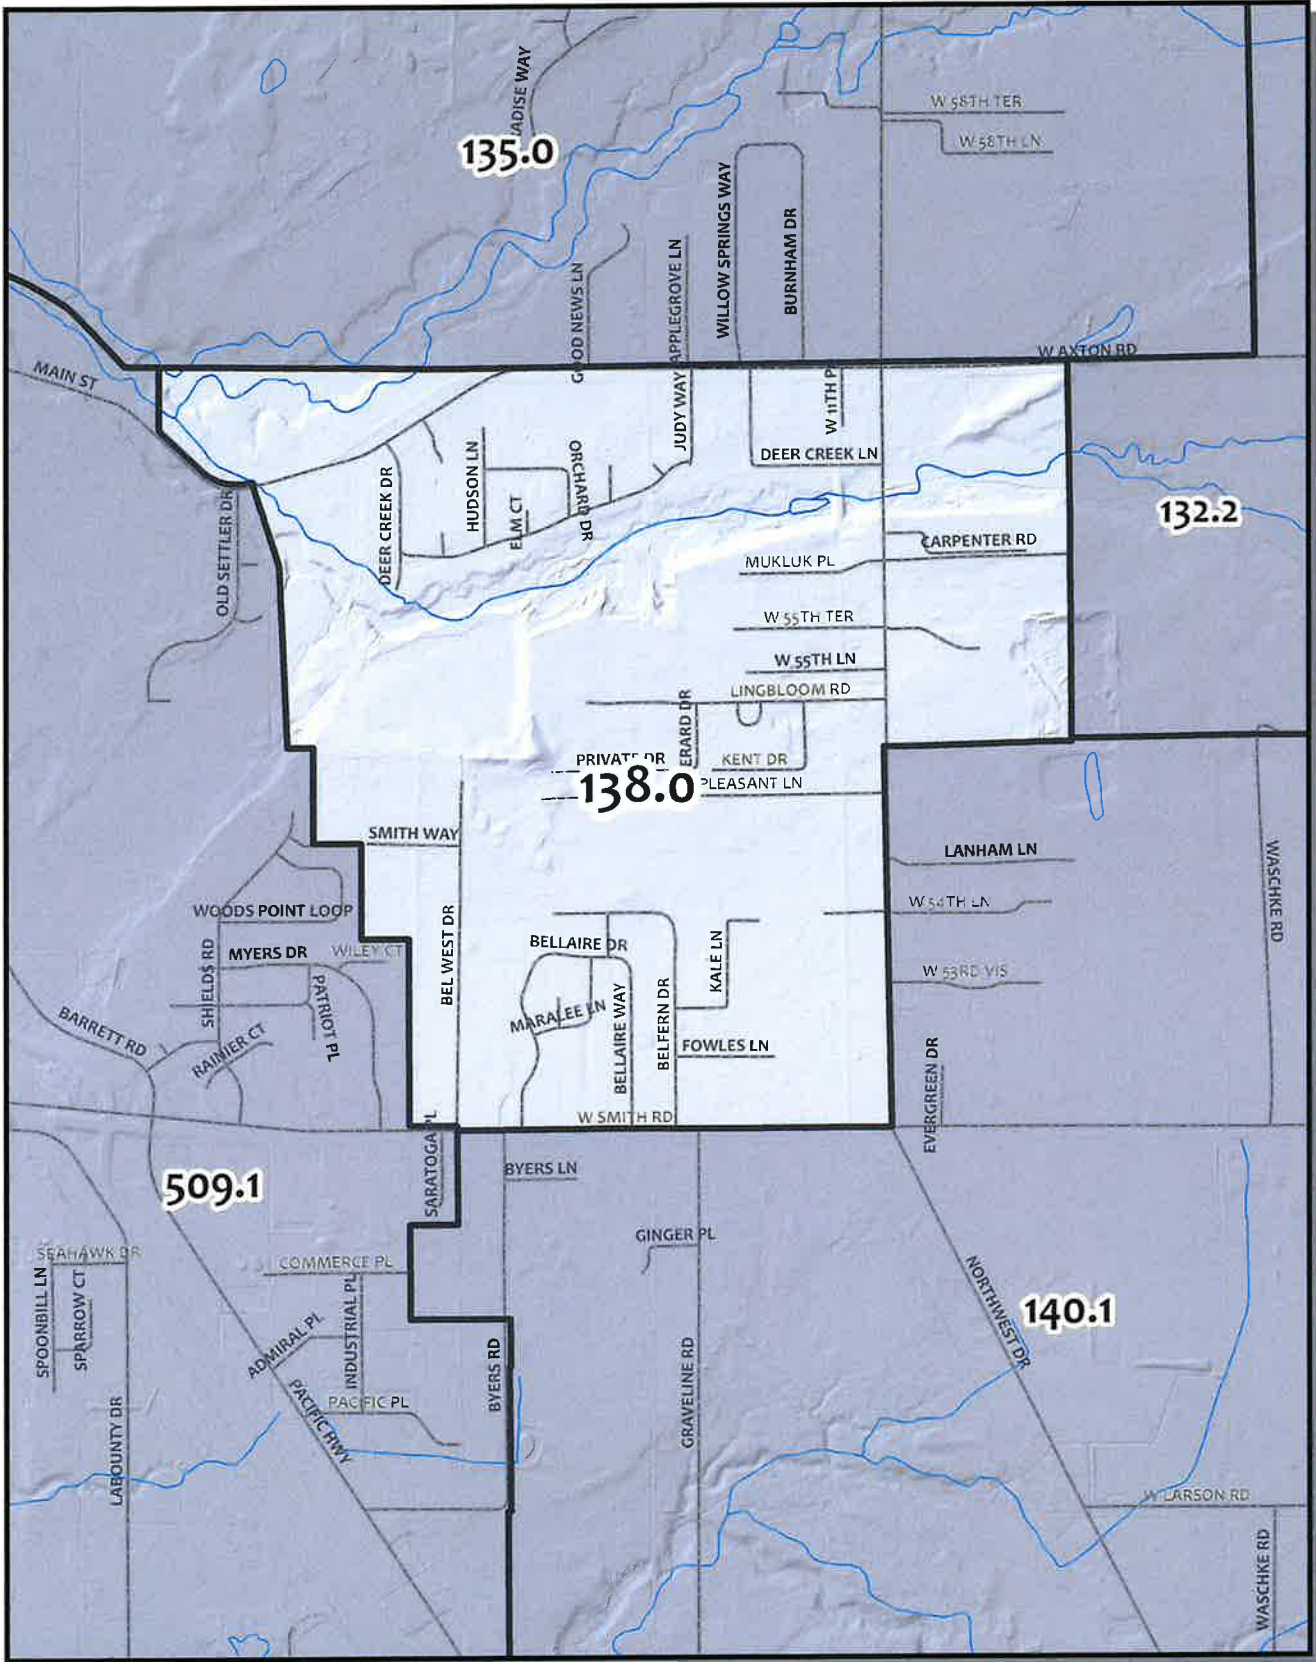

Whatcom County Precinct 138

County Council District 4
Legislative District 42
Congressional District 2

0 250 500 1,000 Feet

2023