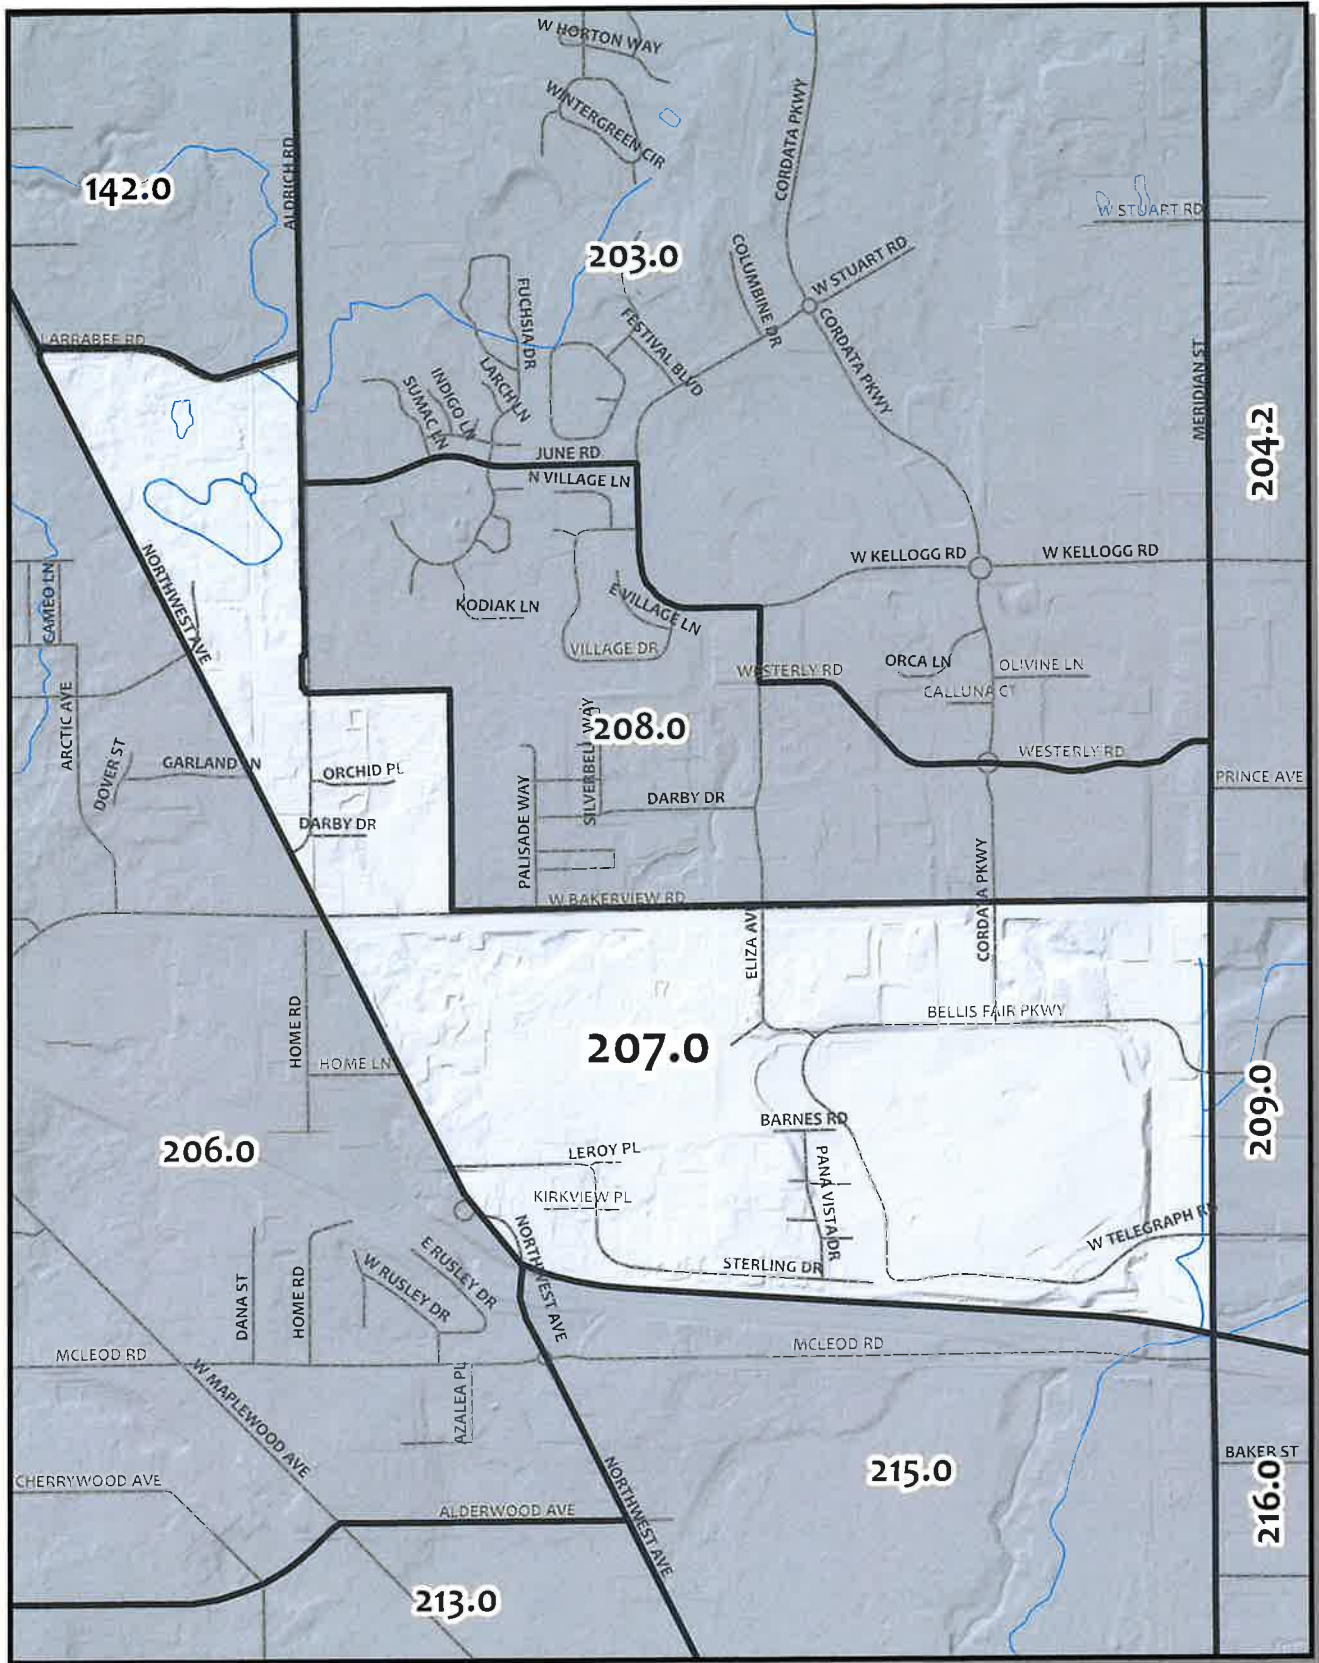

Whatcom County Precinct 207

City of Bellingham Ward 1
County Council District 2
Legislative District 42
Congressional District 2

0 210 420 840 Feet