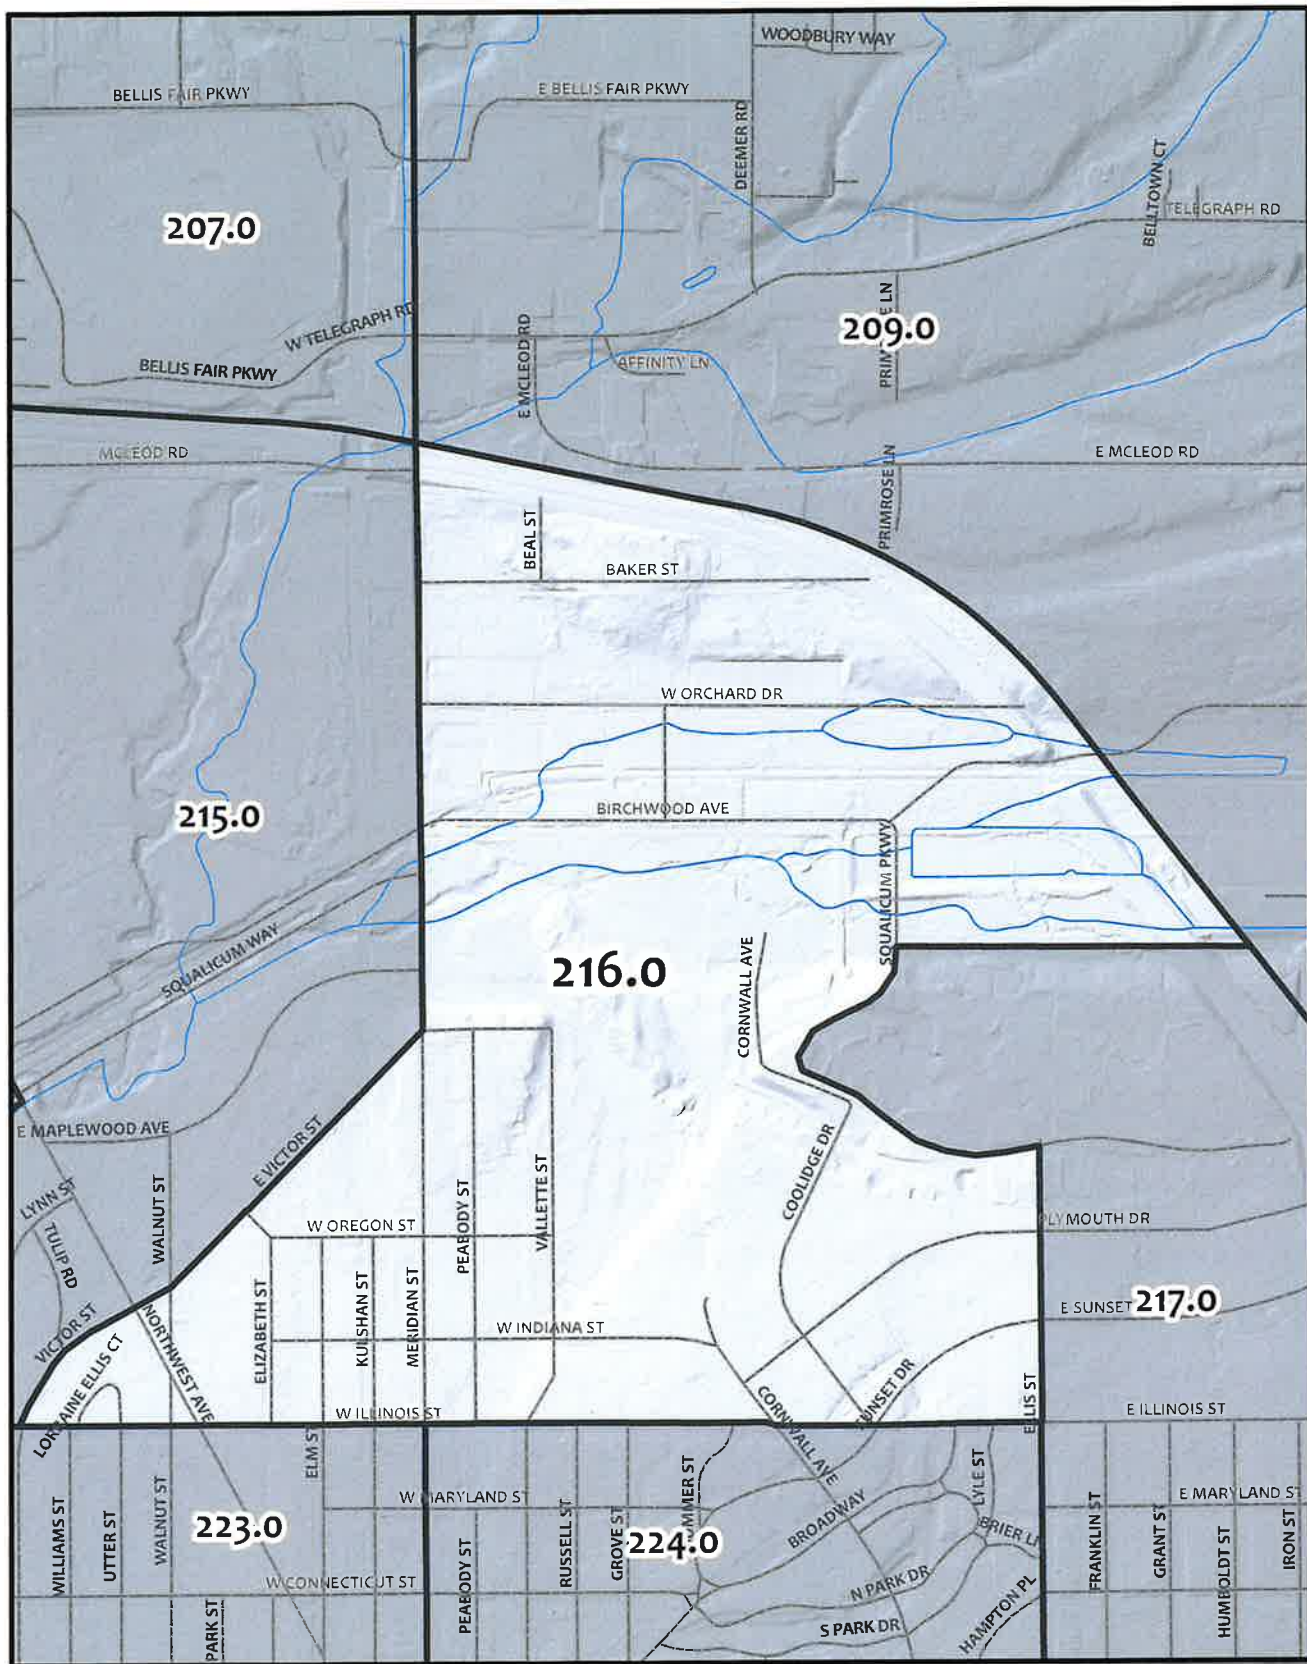

Whatcom County Precinct 216

City of Bellingham Ward 2
County Council District 2
Legislative District 42
Congressional District 2