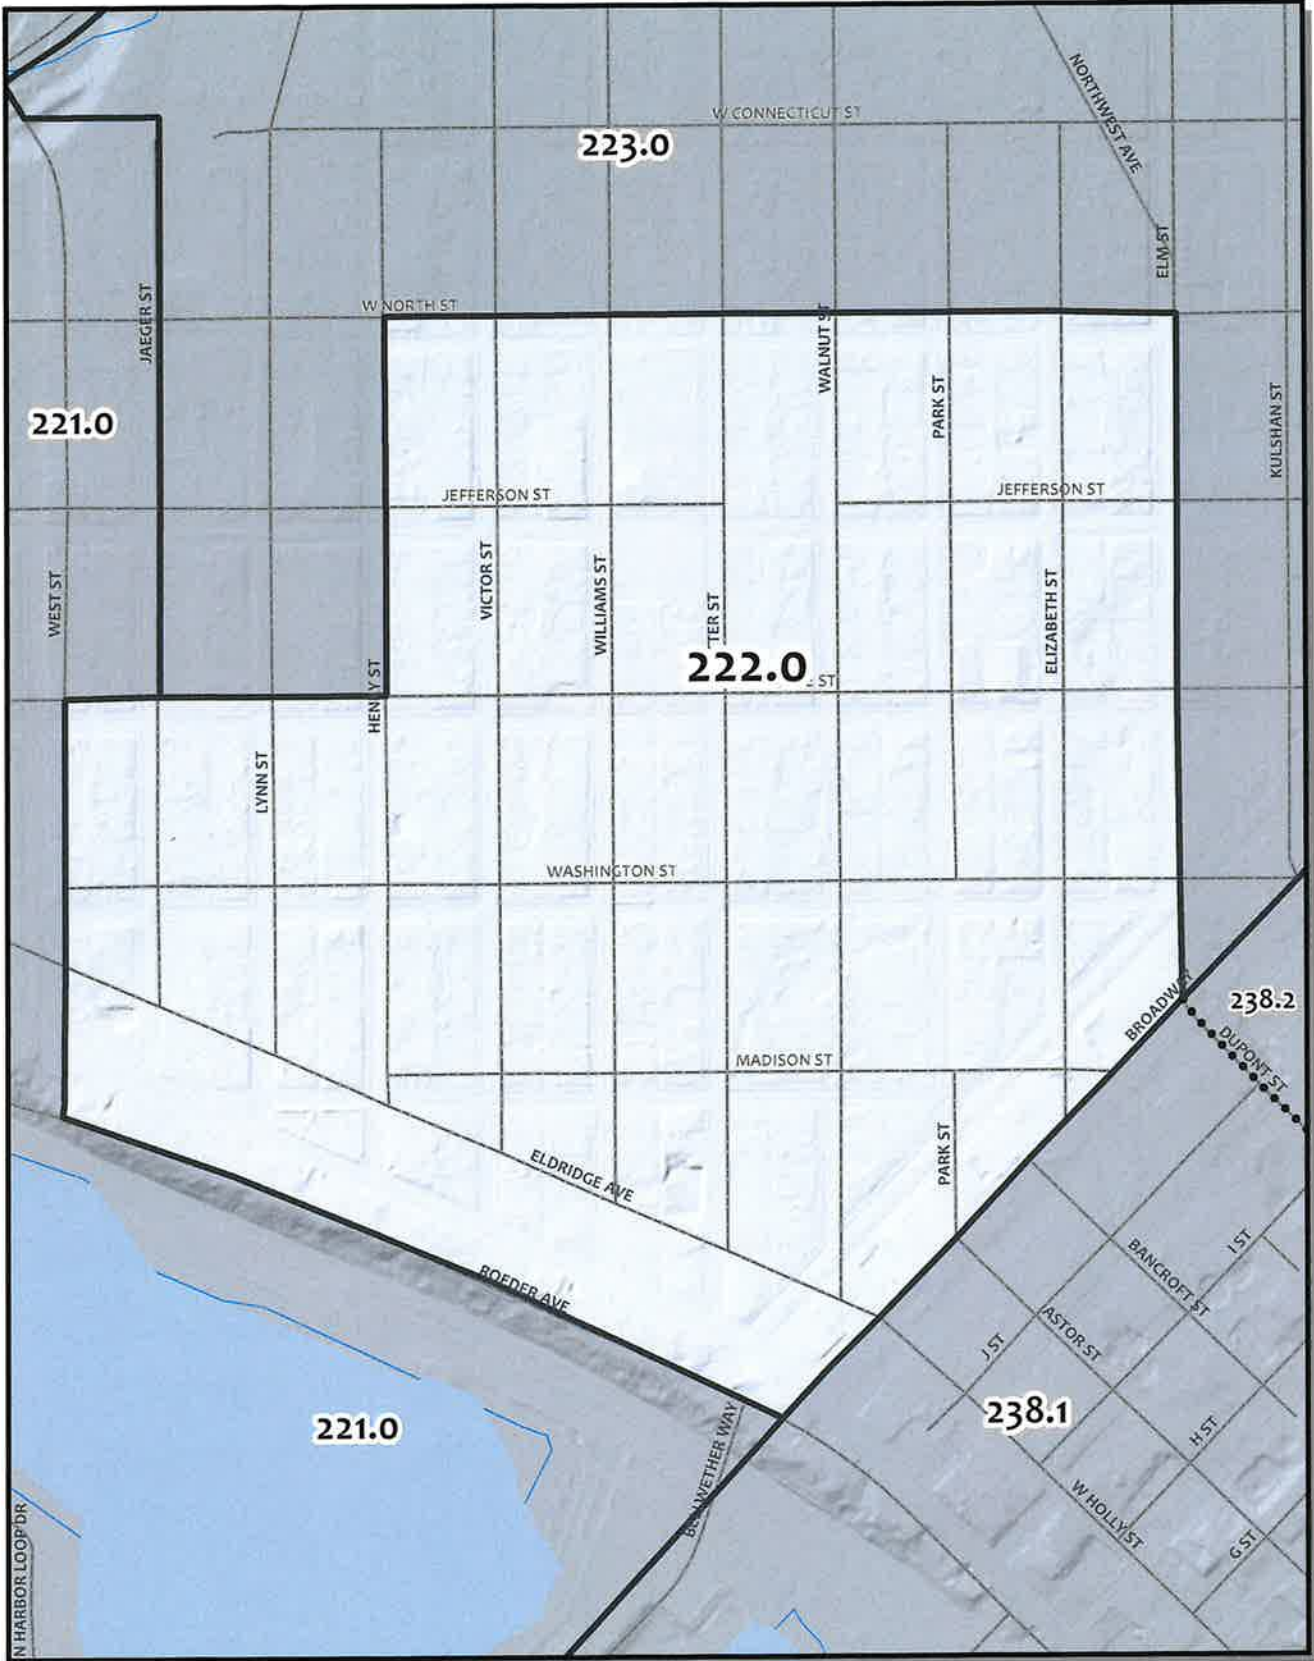

Whatcom County Precinct 222

City of Bellingham Ward 1
County Council District 2
Legislative District 42
Congressional District 2

0 87.5 175 350 Feet