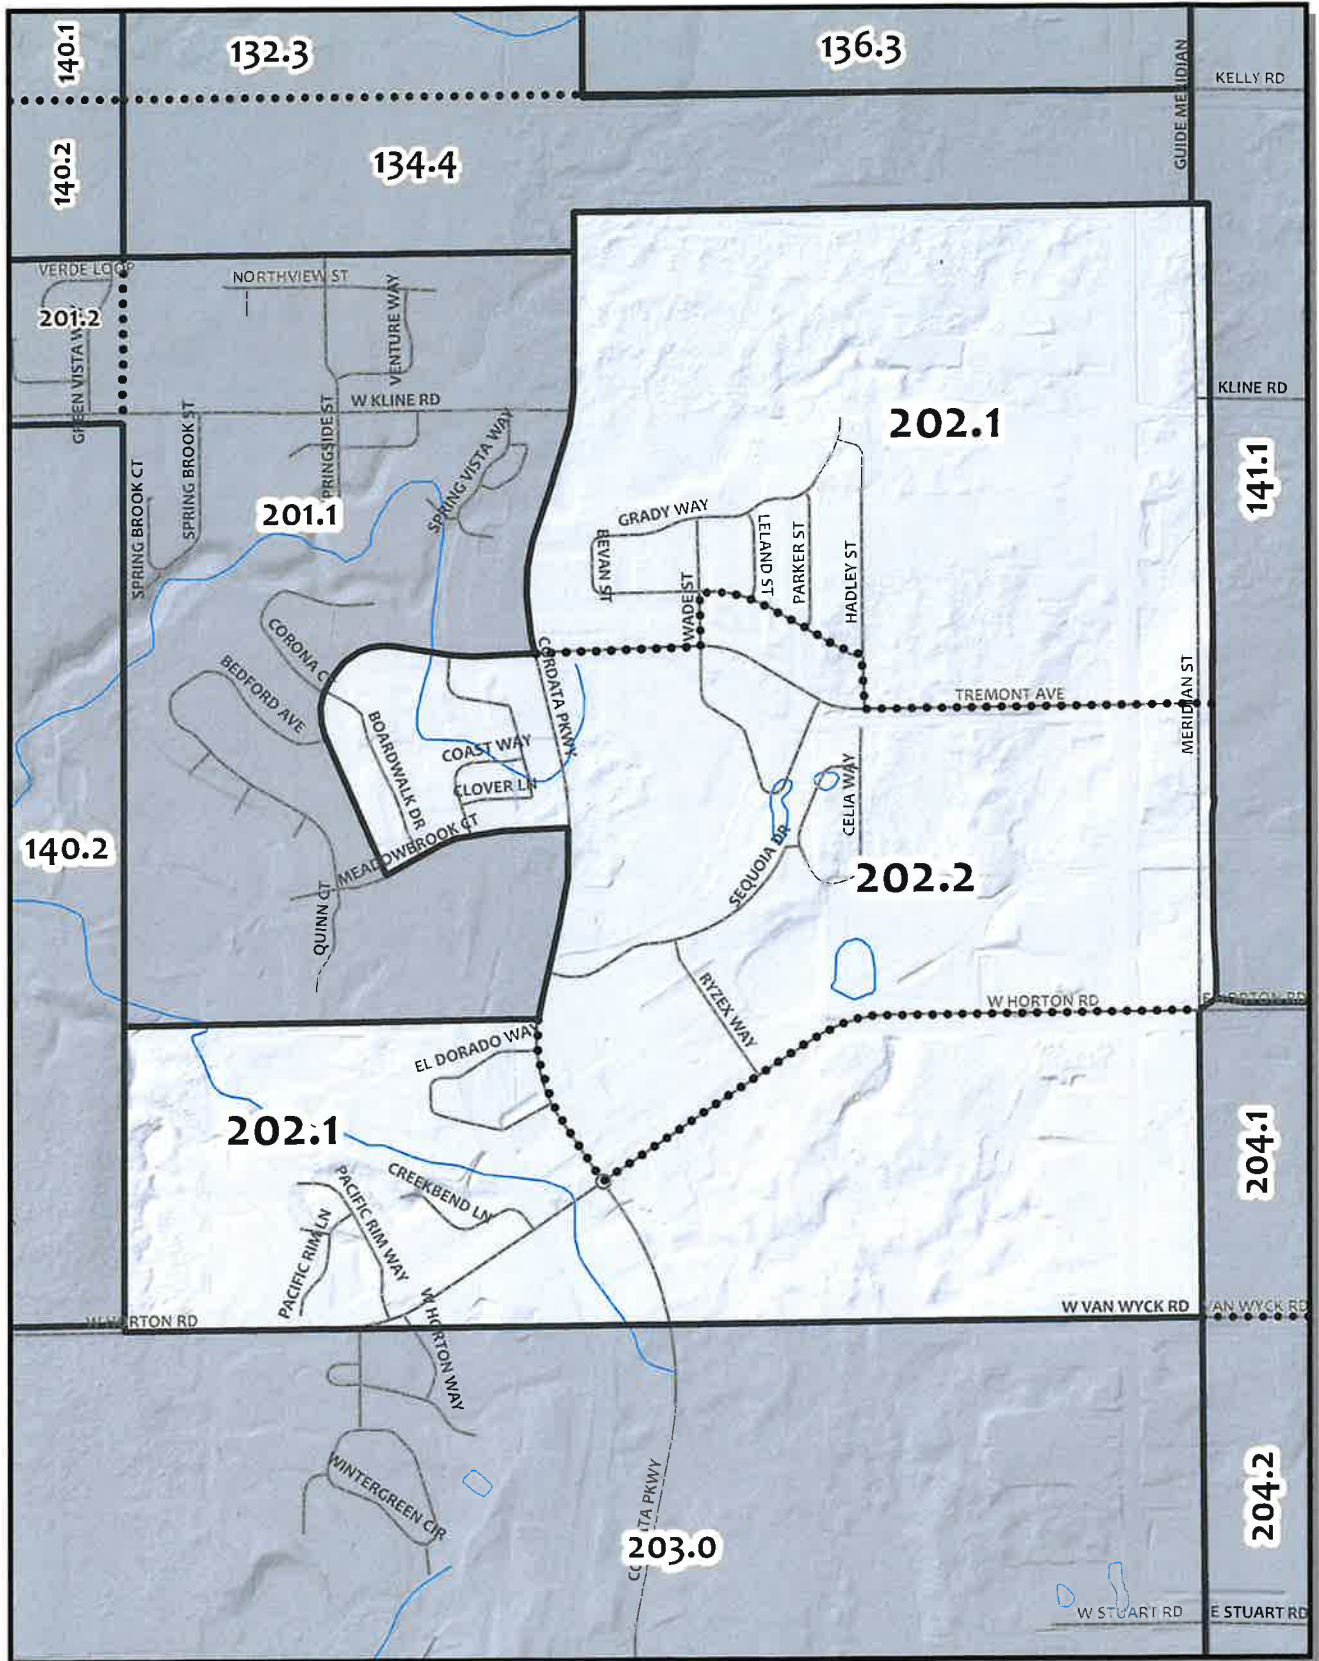

Whatcom County Precinct 202
City of Bellingham Ward 2
County Council District 2
Legislative District 42
Congressional District 2