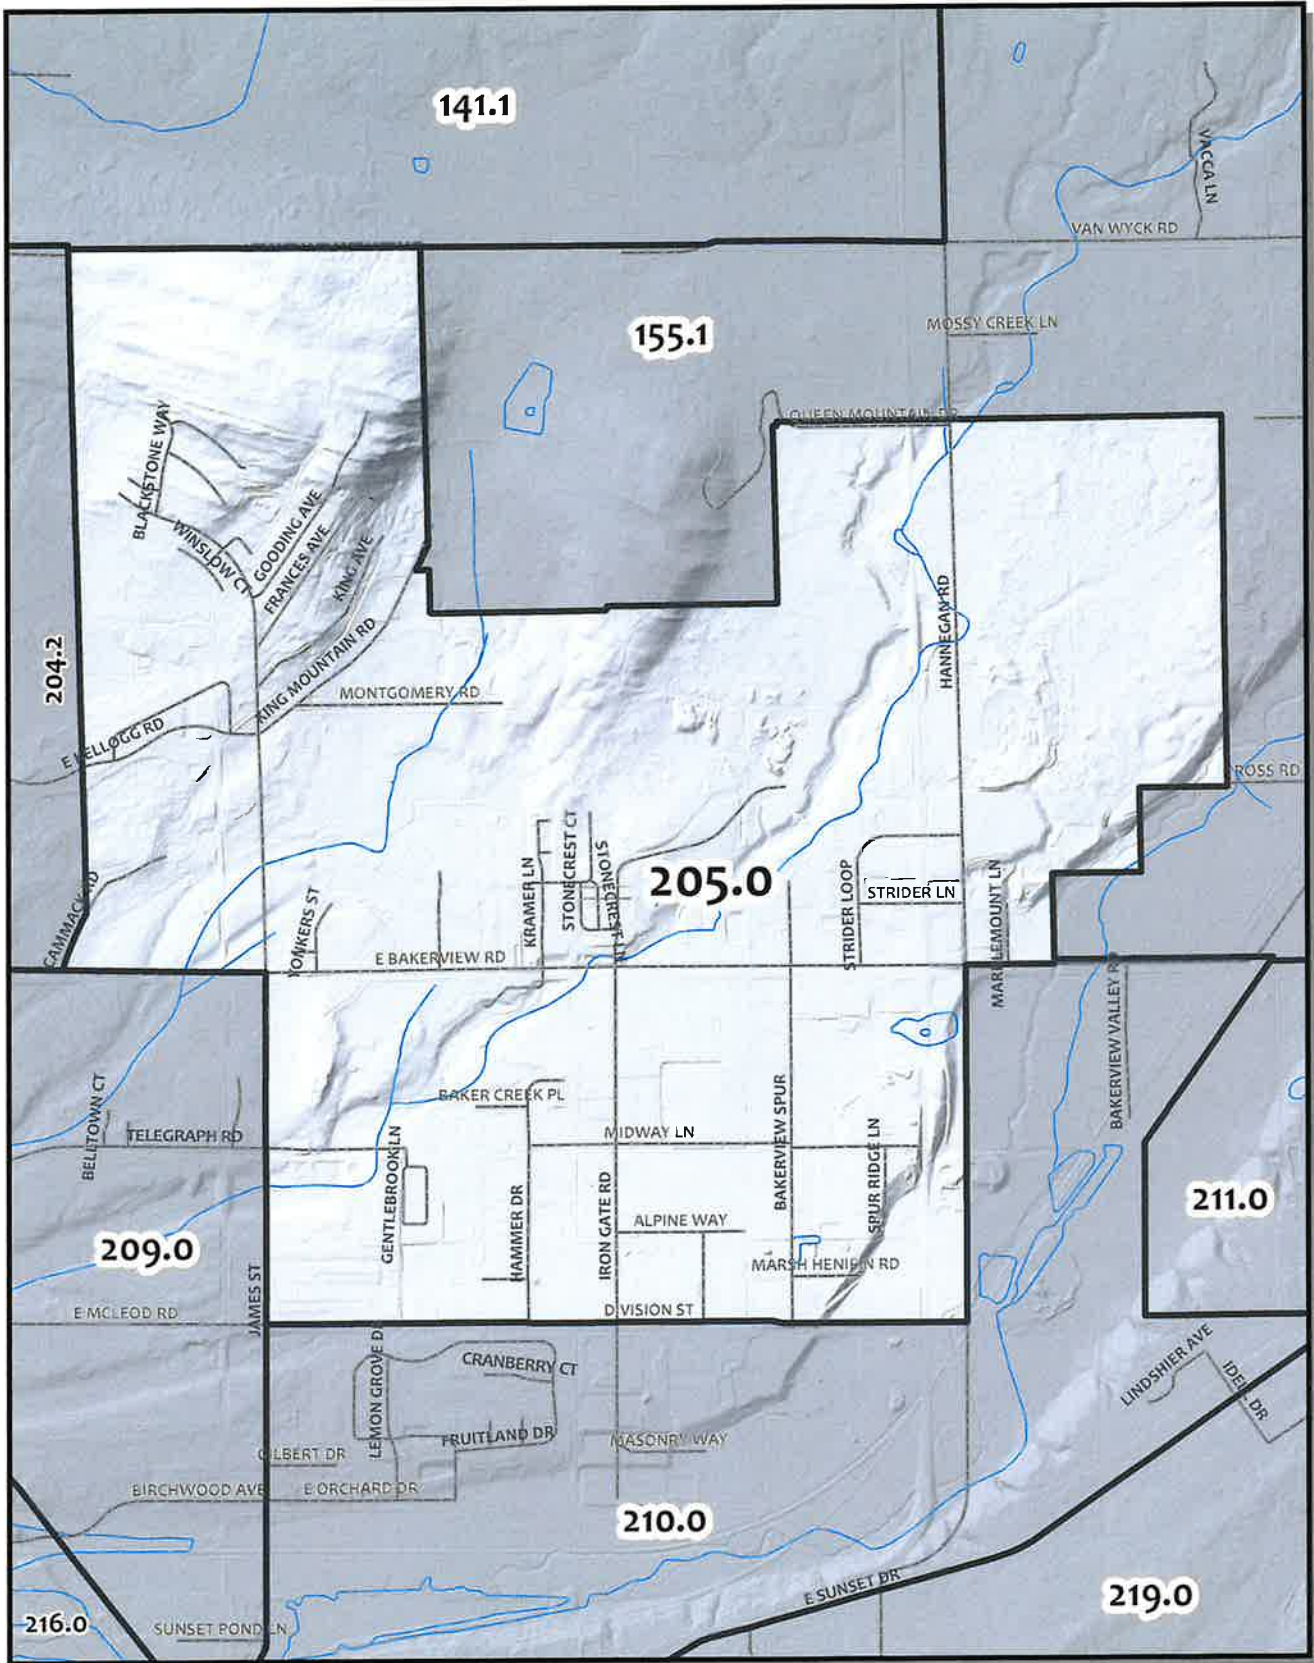

Whatcom County Precinct 205

City of Bellingham Ward 2
County Council District 2
Legislative District 42
Congressional District 2

0 265 530 1,060 Feet