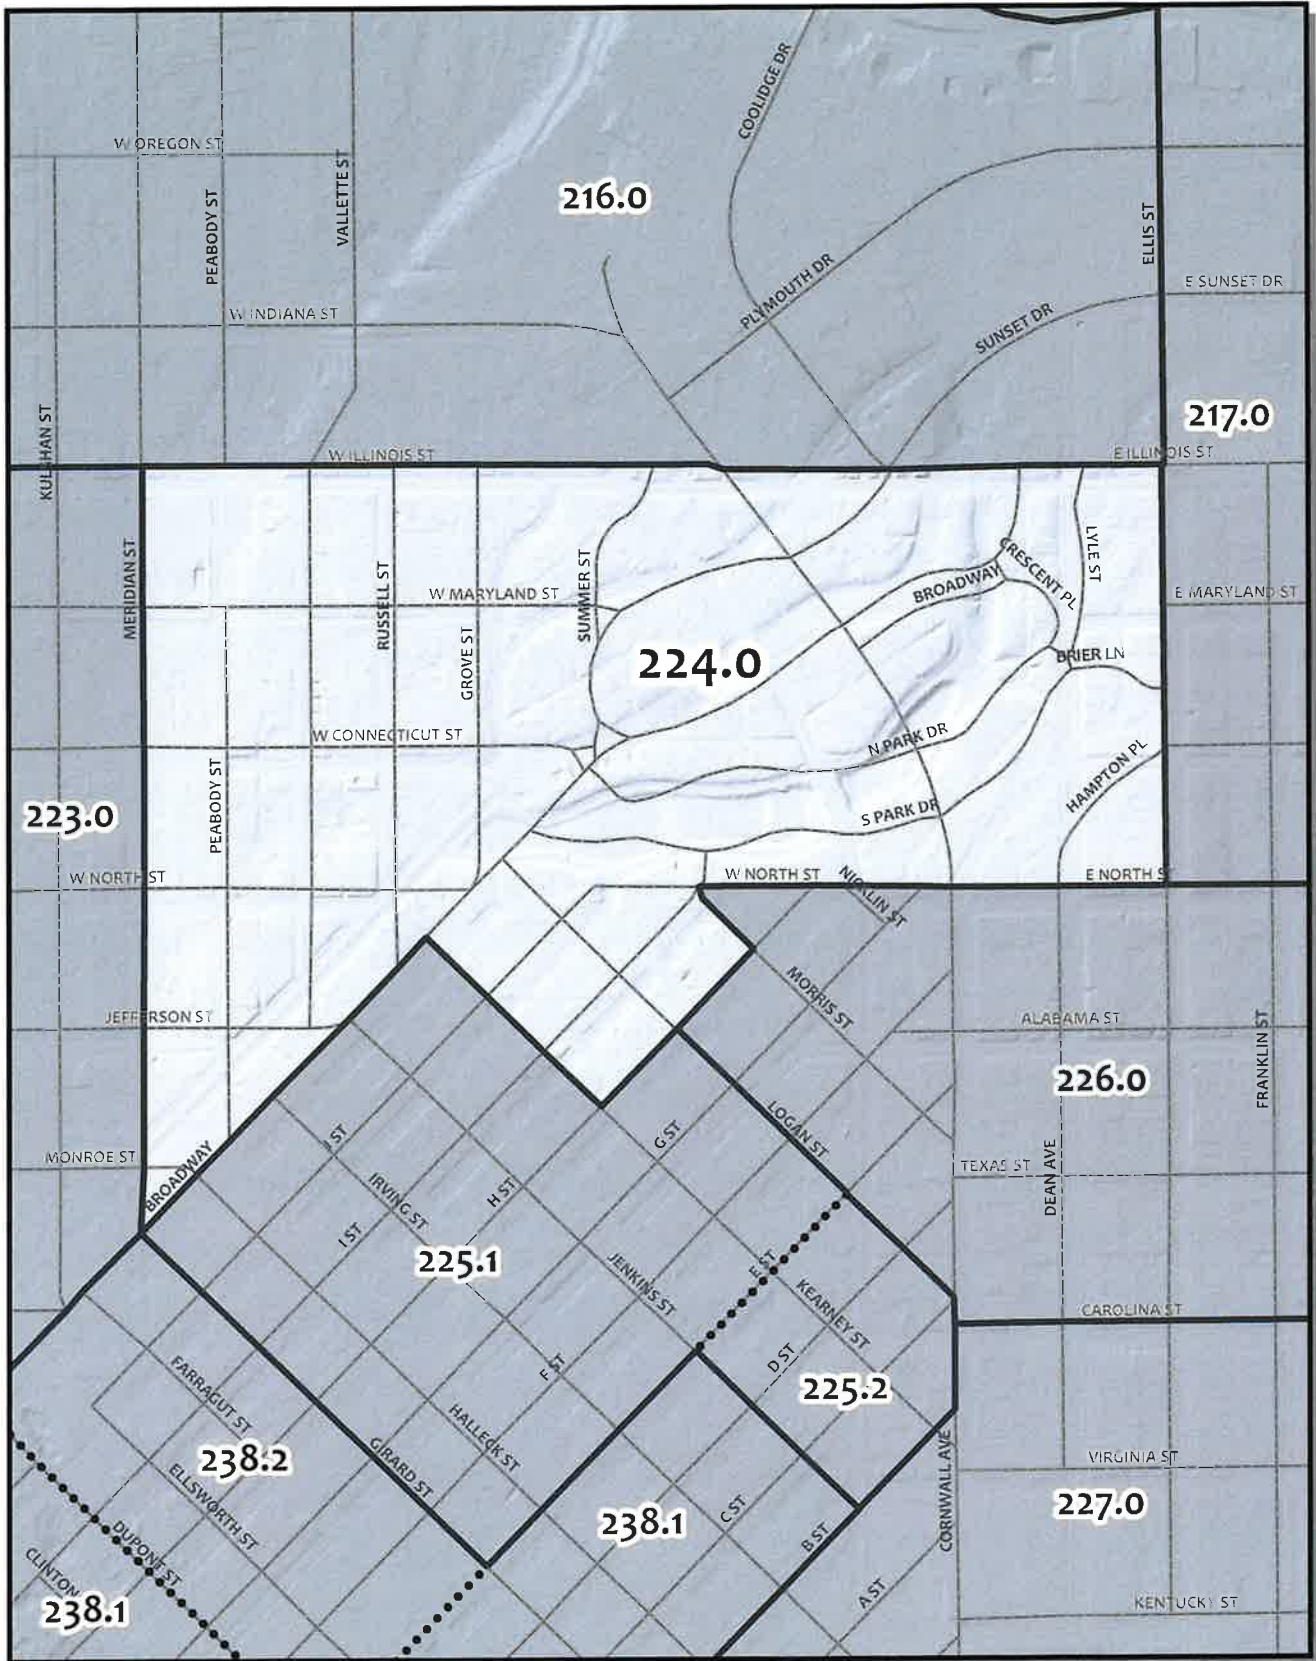

Whatcom County Precinct 224

City of Bellingham Ward 2
County Council District 2
Legislative District 42
Congressional District 2