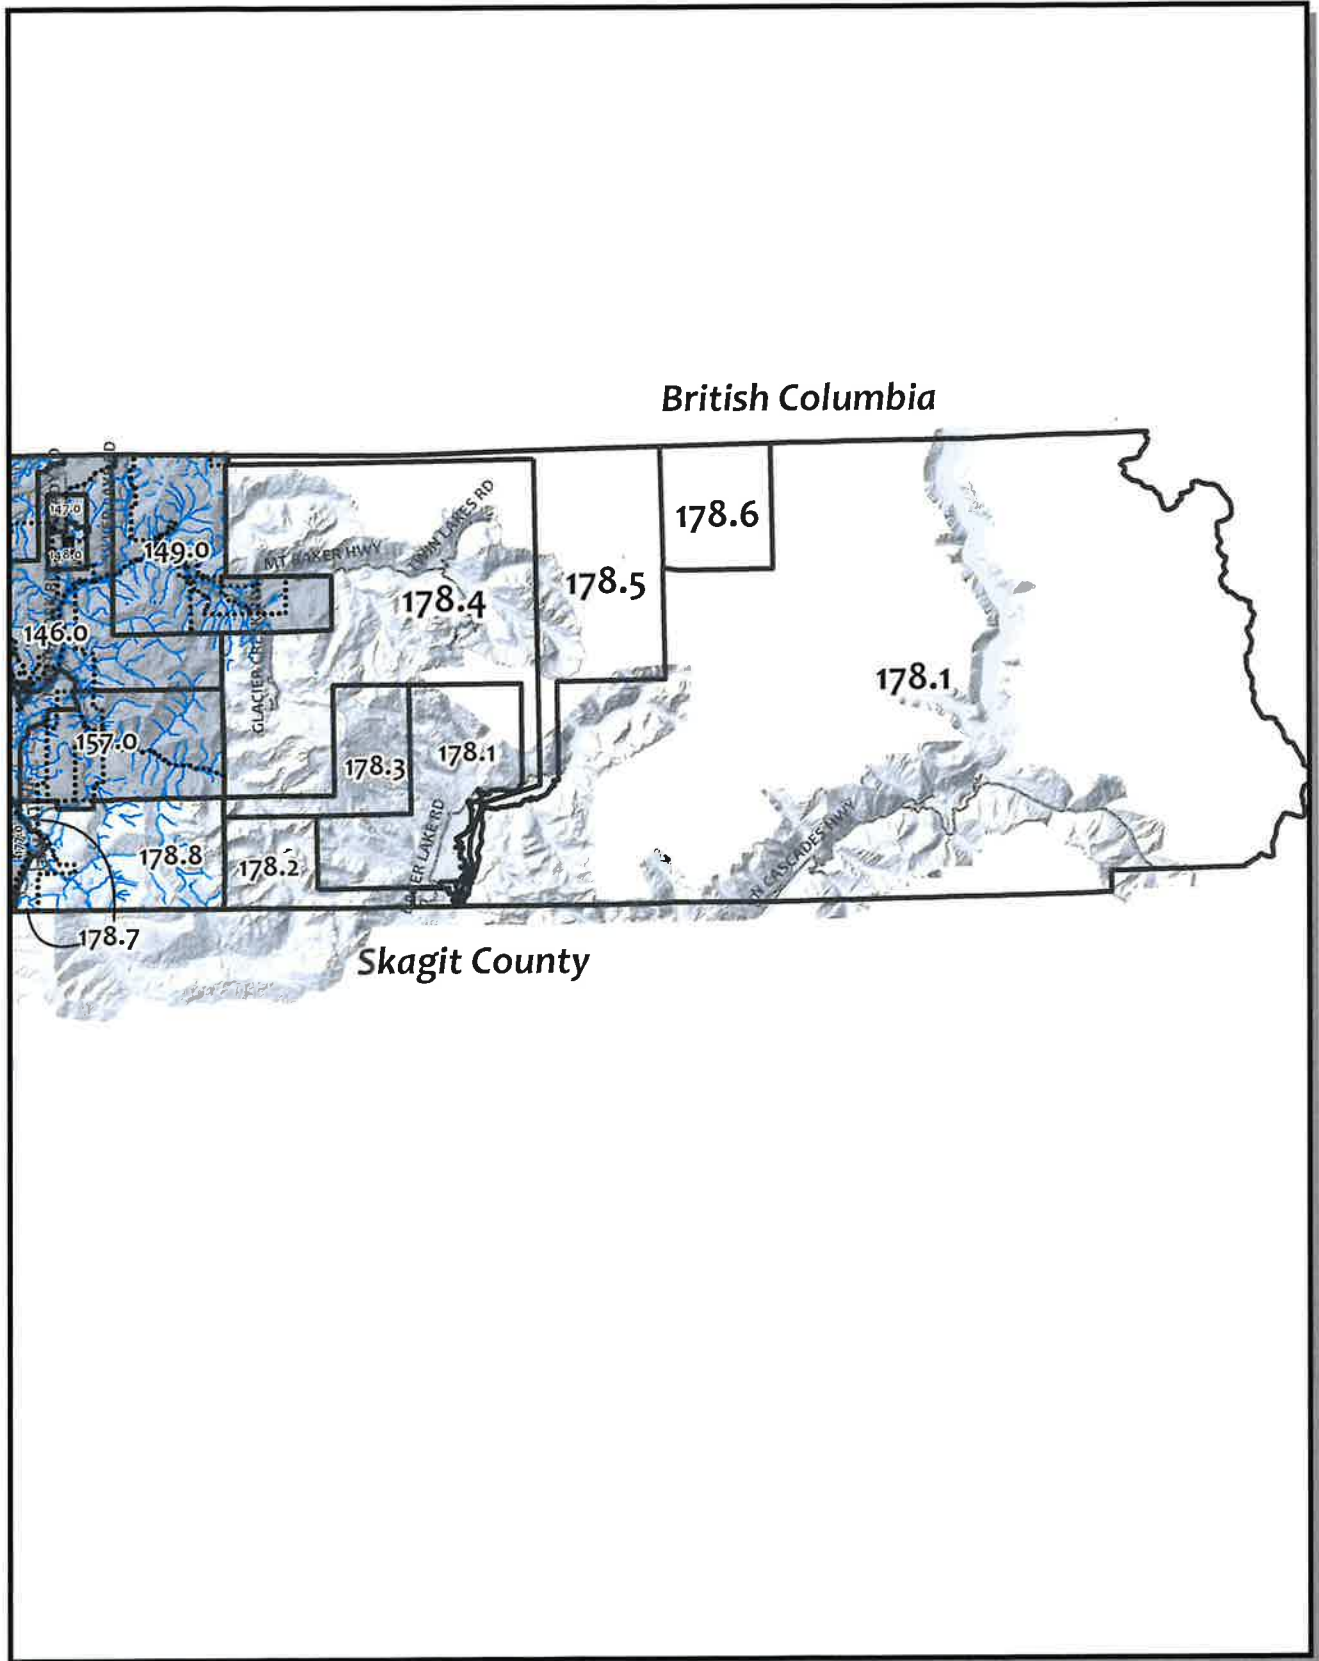

Whatcom County Precinct 178

County Council District 3
Legislative District 42
Congressional District 2

0 10,000 20,000 40,000 Feet