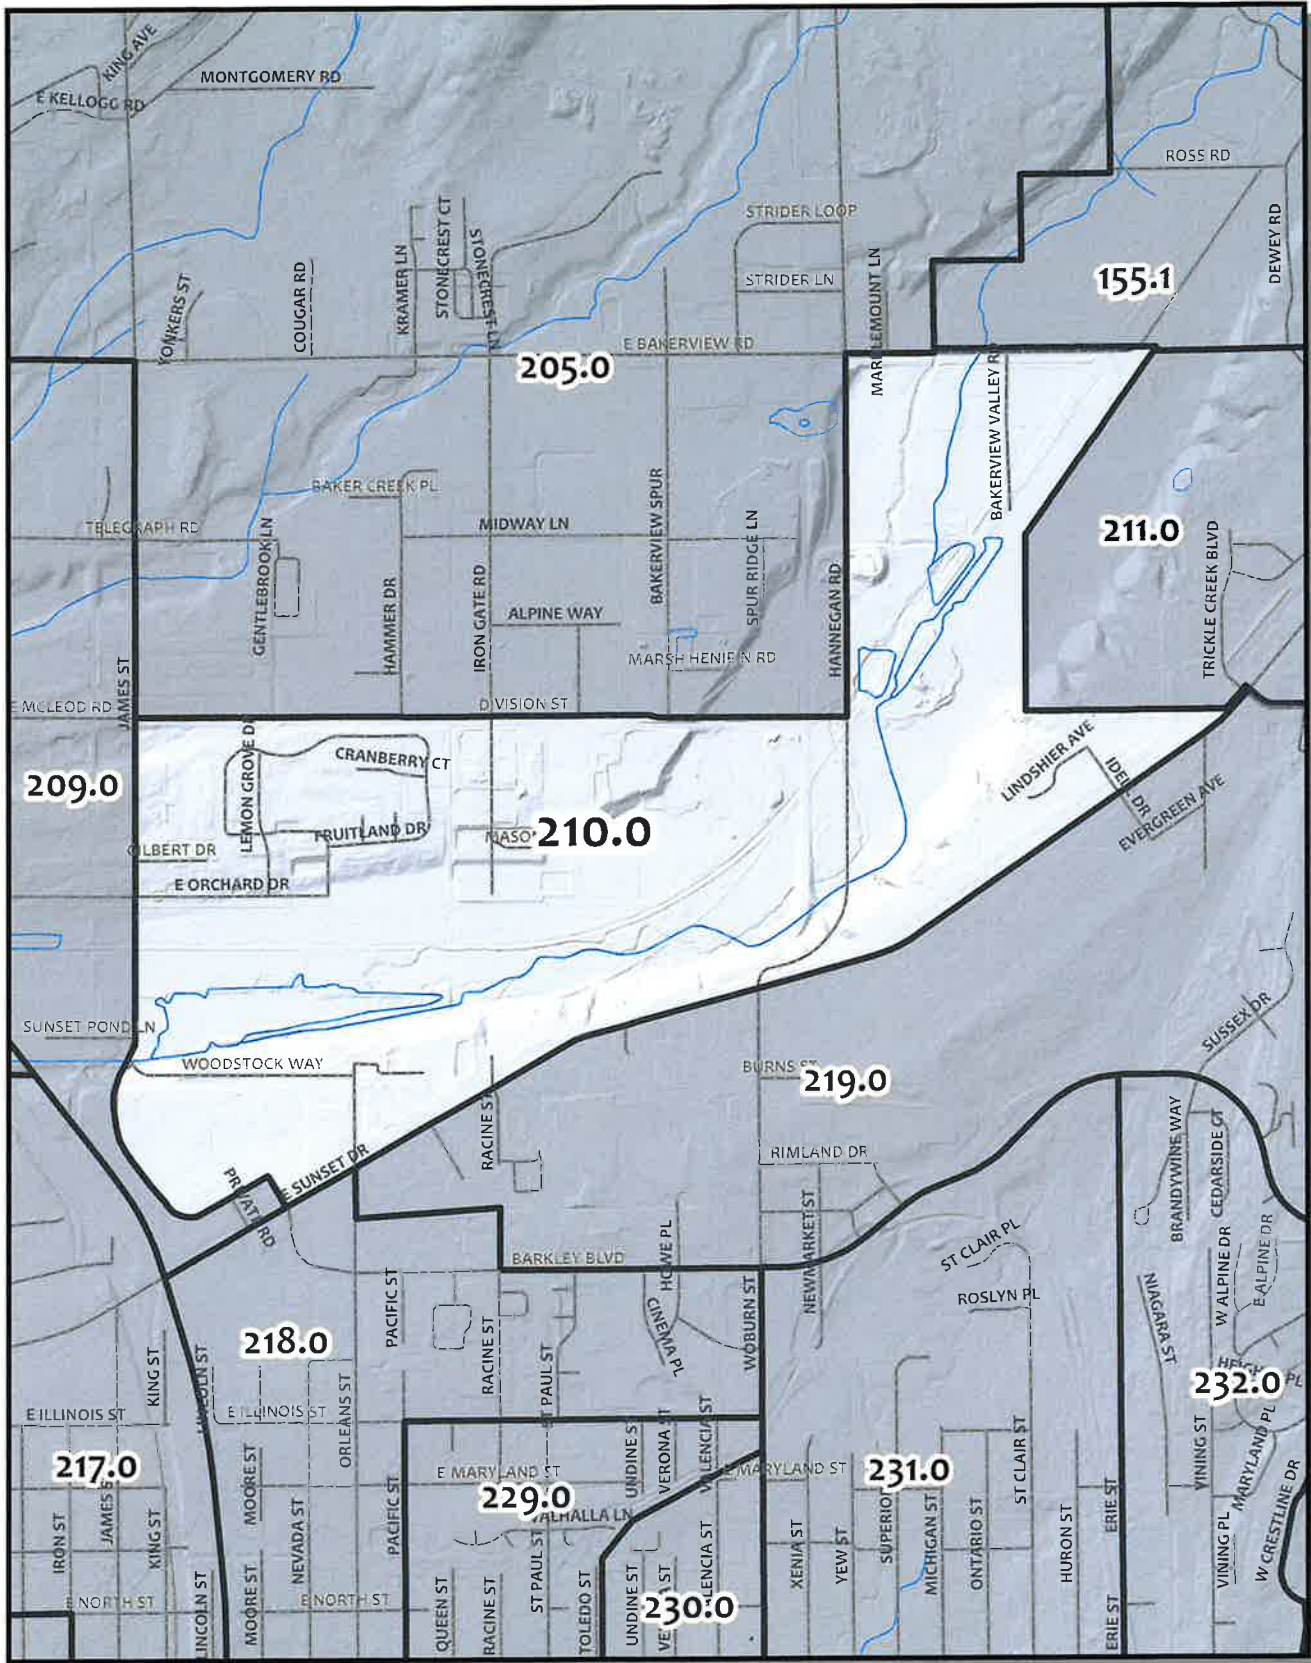

Whatcom County Precinct 210

City of Bellingham Ward 2
County Council District 2
Legislative District 42
Congressional District 2

0 262.5 525 1,050 Feet