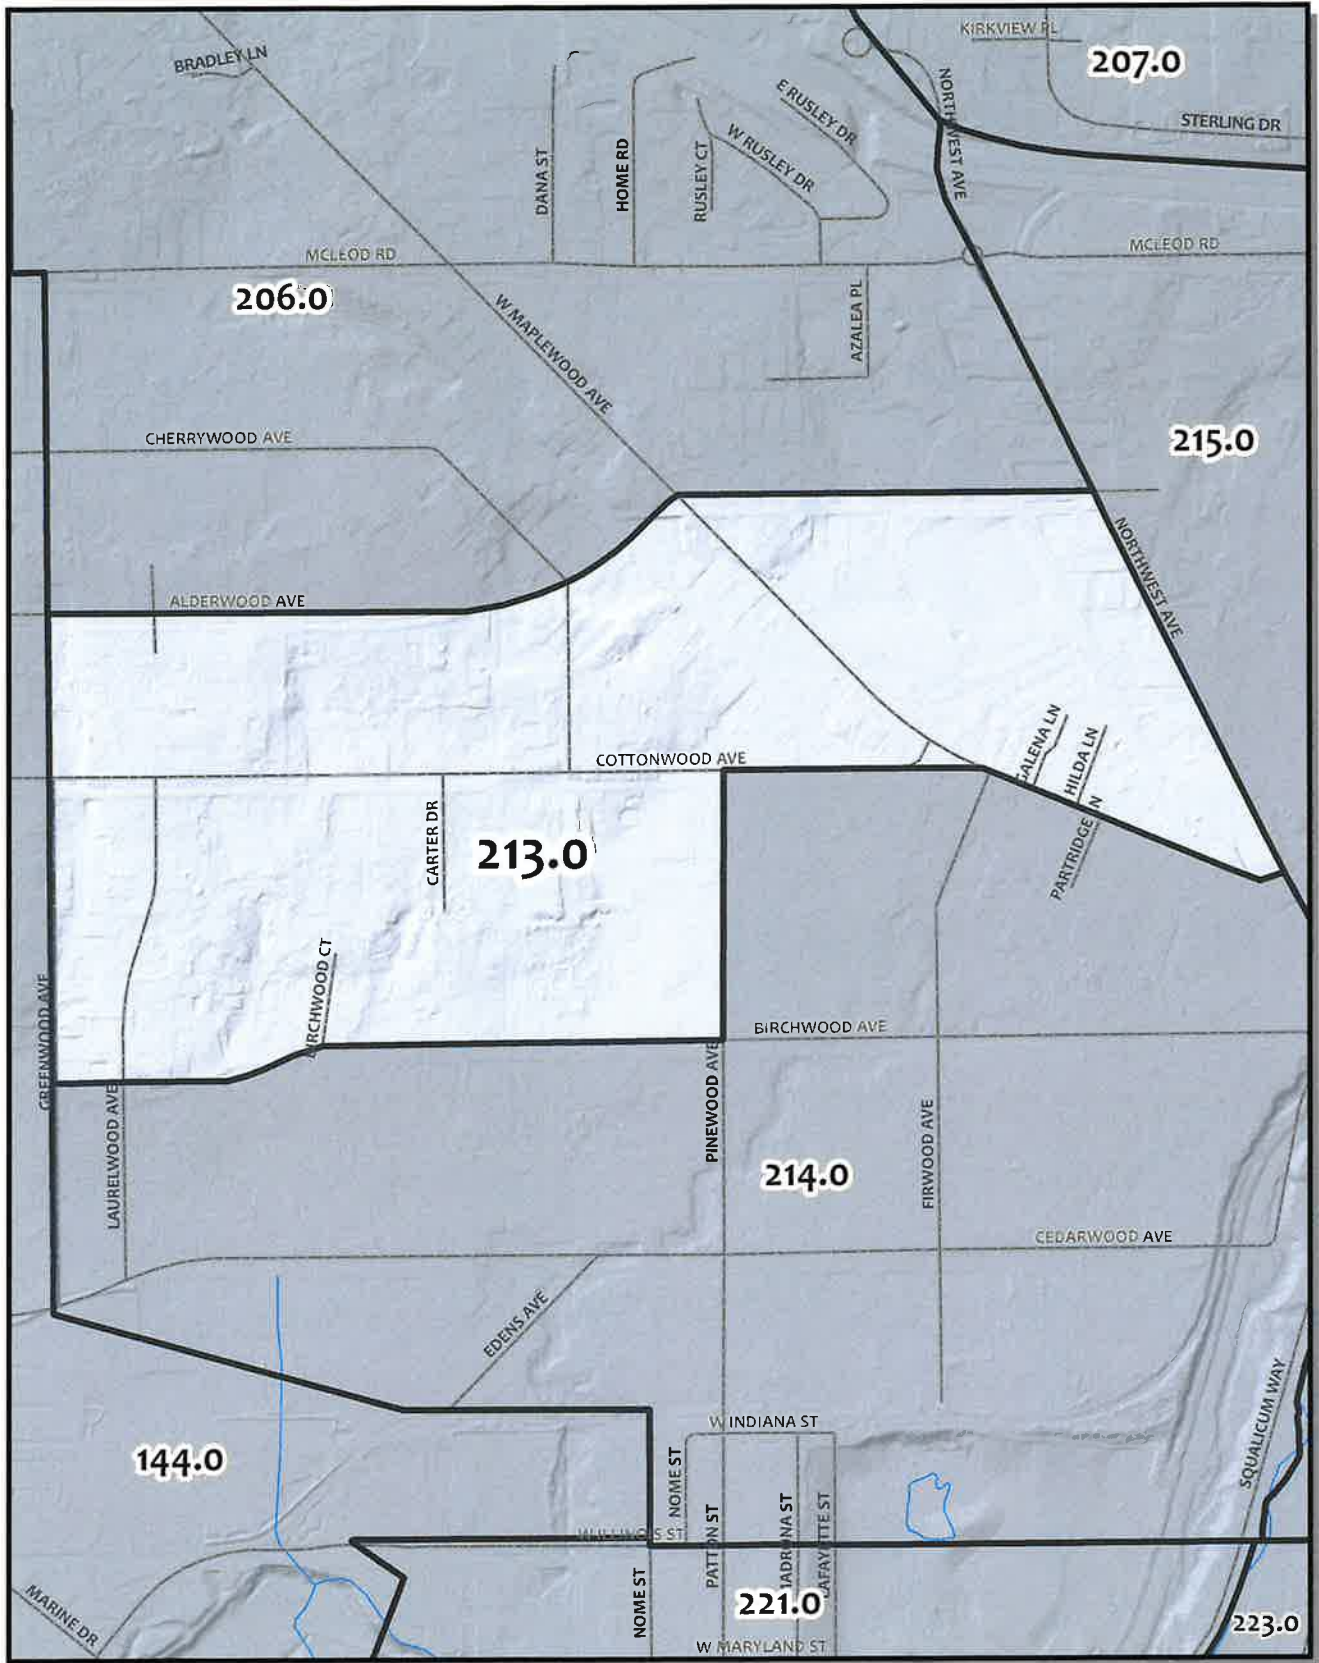

Whatcom County Precinct 213

City of Bellingham Ward 1
County Council District 2
Legislative District 42
Congressional District 2