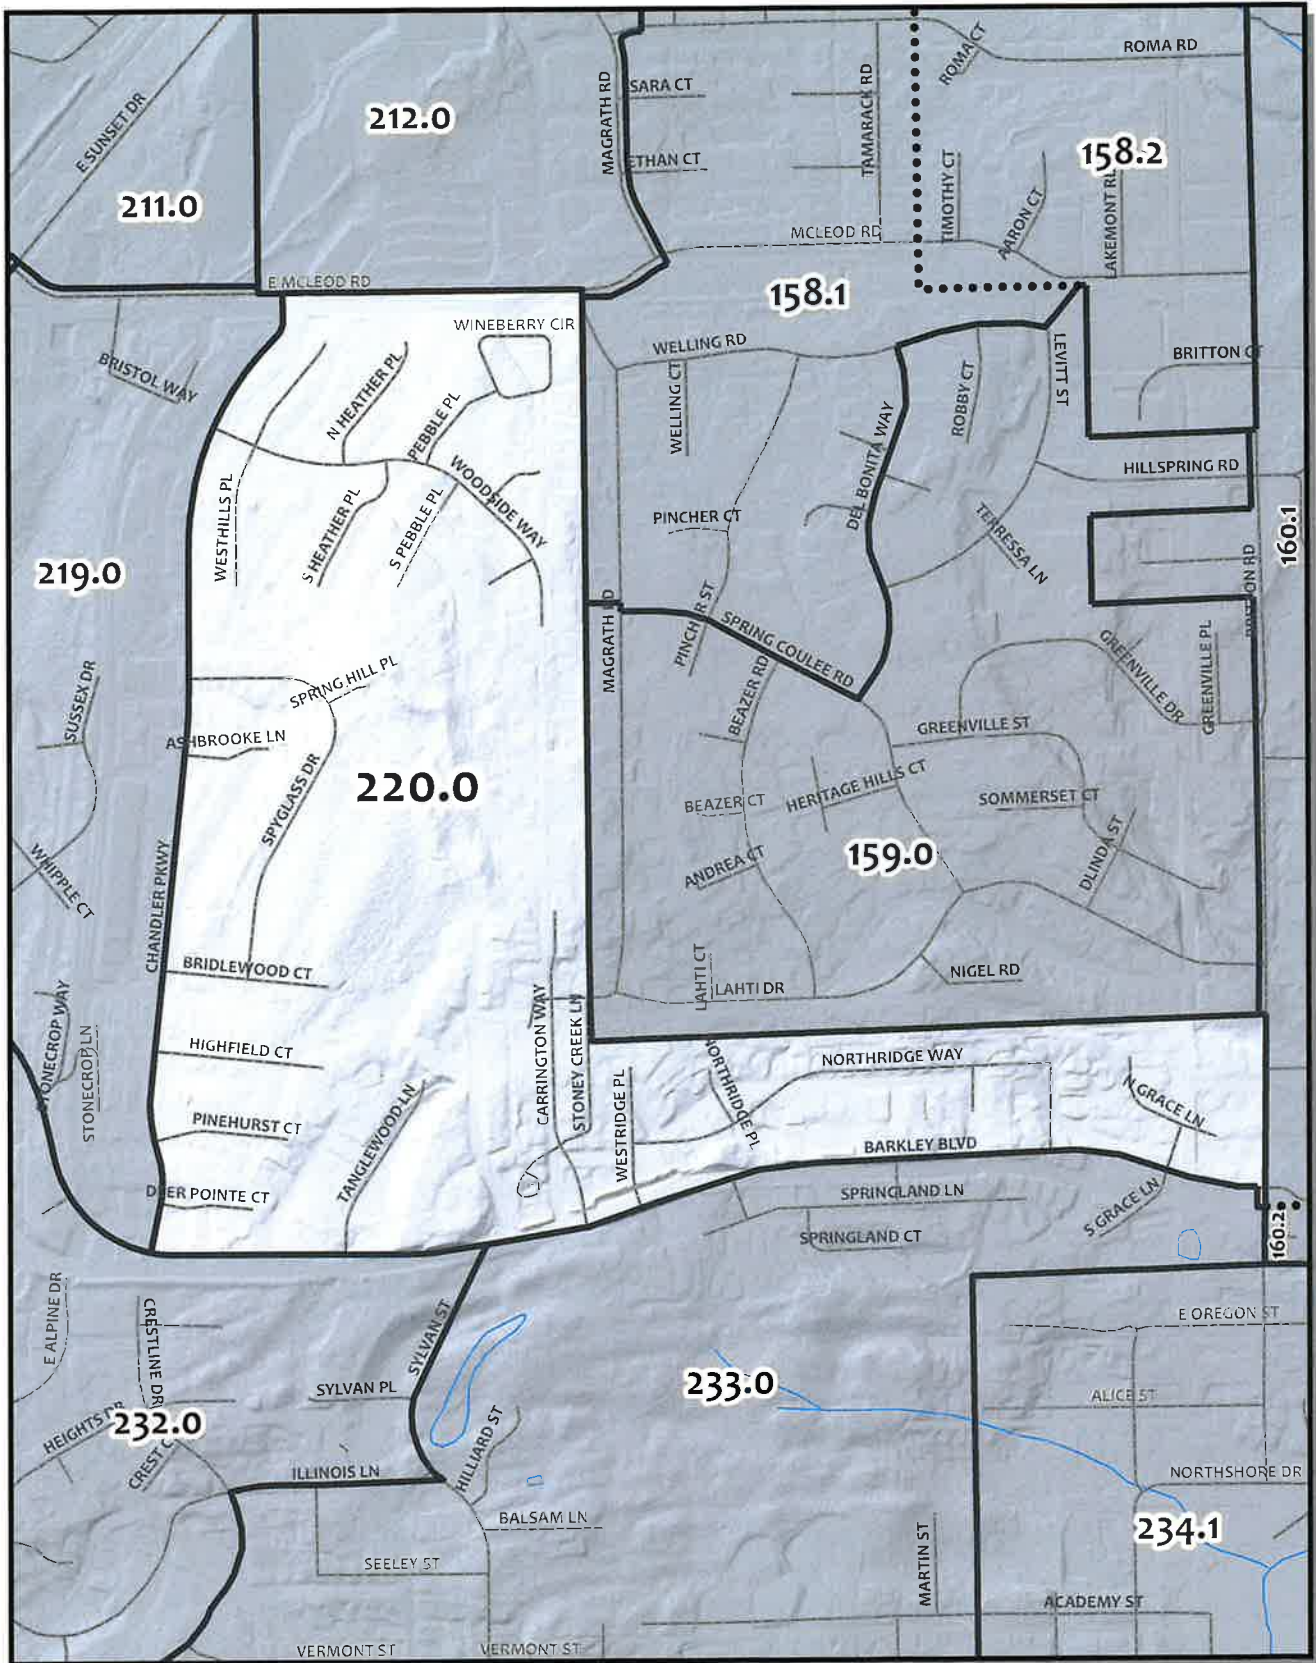

Whatcom County Precinct 220

City of Bellingham Ward 4
County Council District 2
Legislative District 40
Congressional District 2

0 140 280 560 Feet