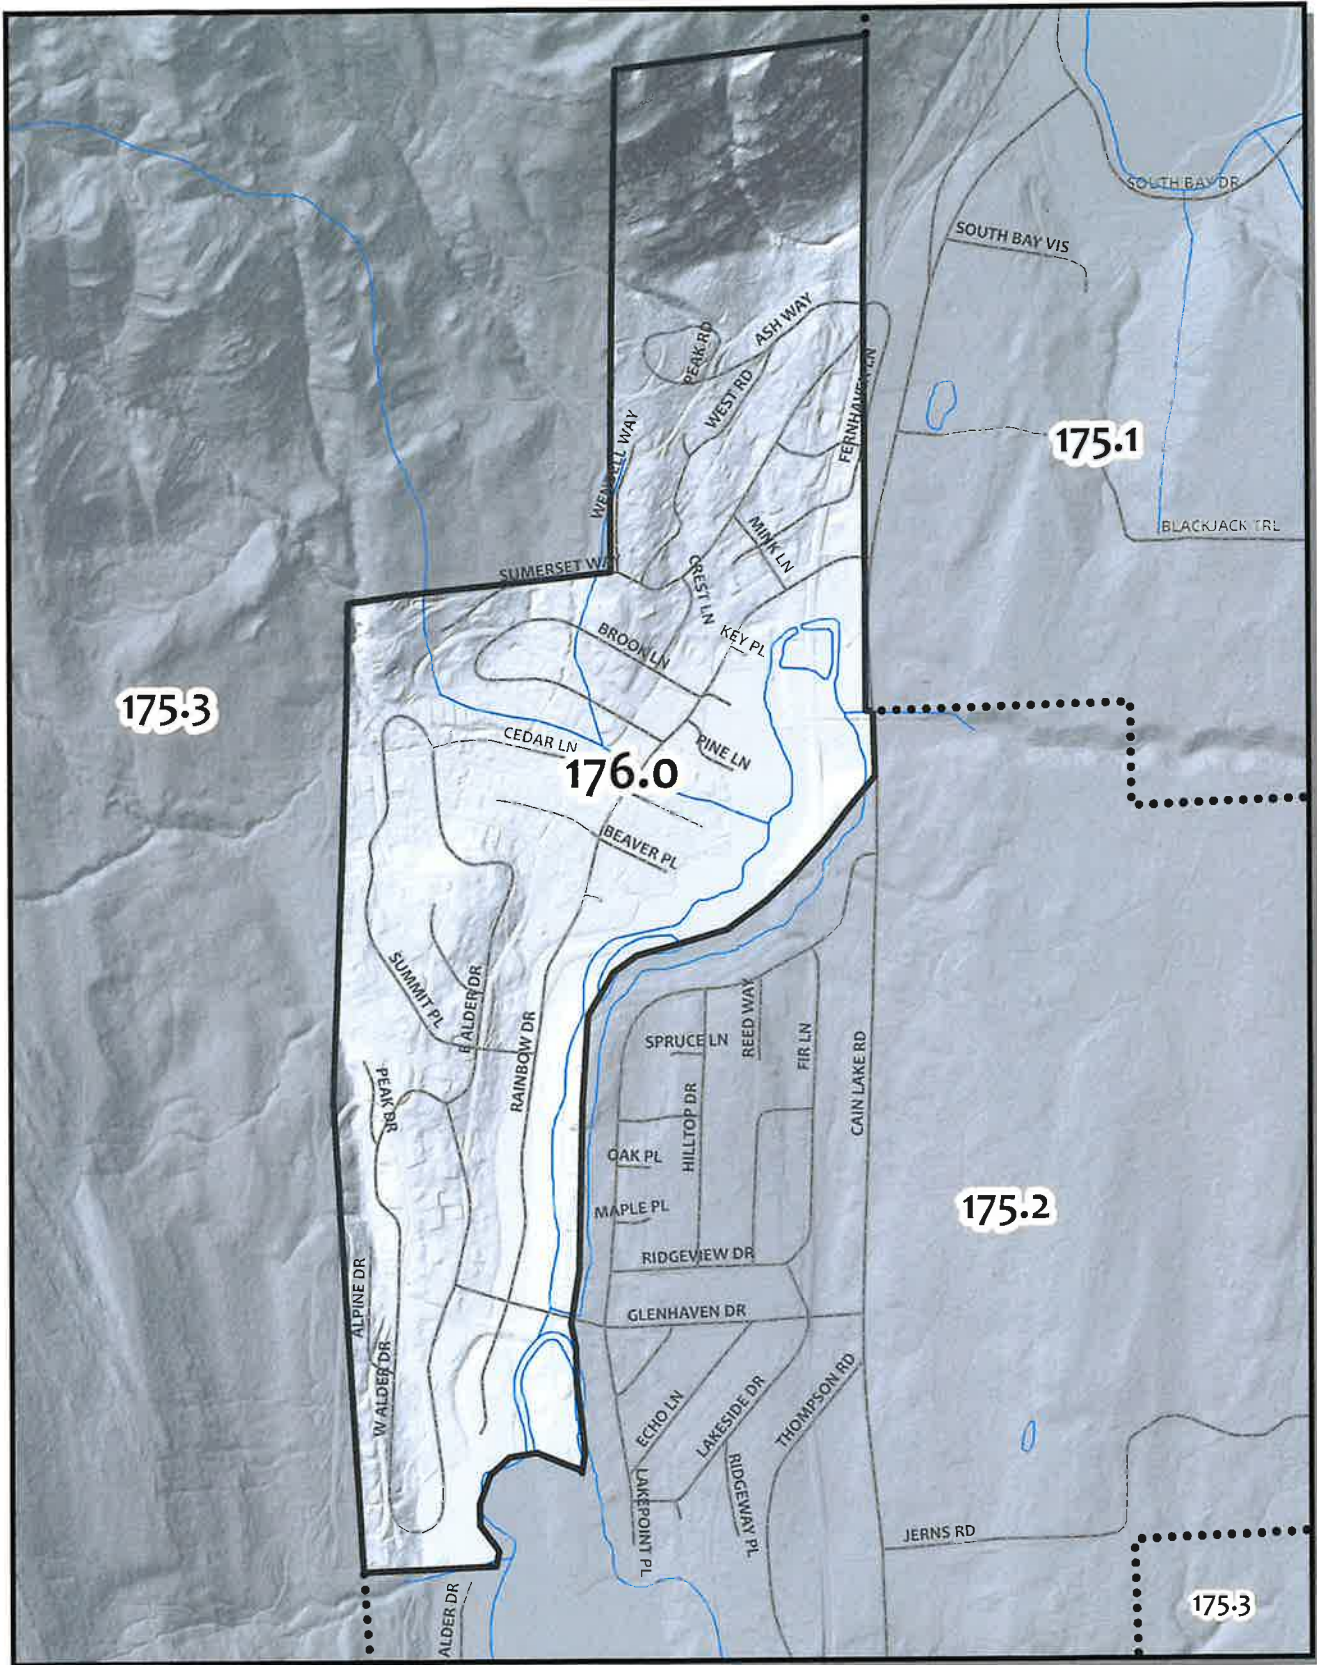

Whatcom County Precinct 176

County Council District 3
Legislative District 40
Congressional District 2

0 195 390 780 Feet