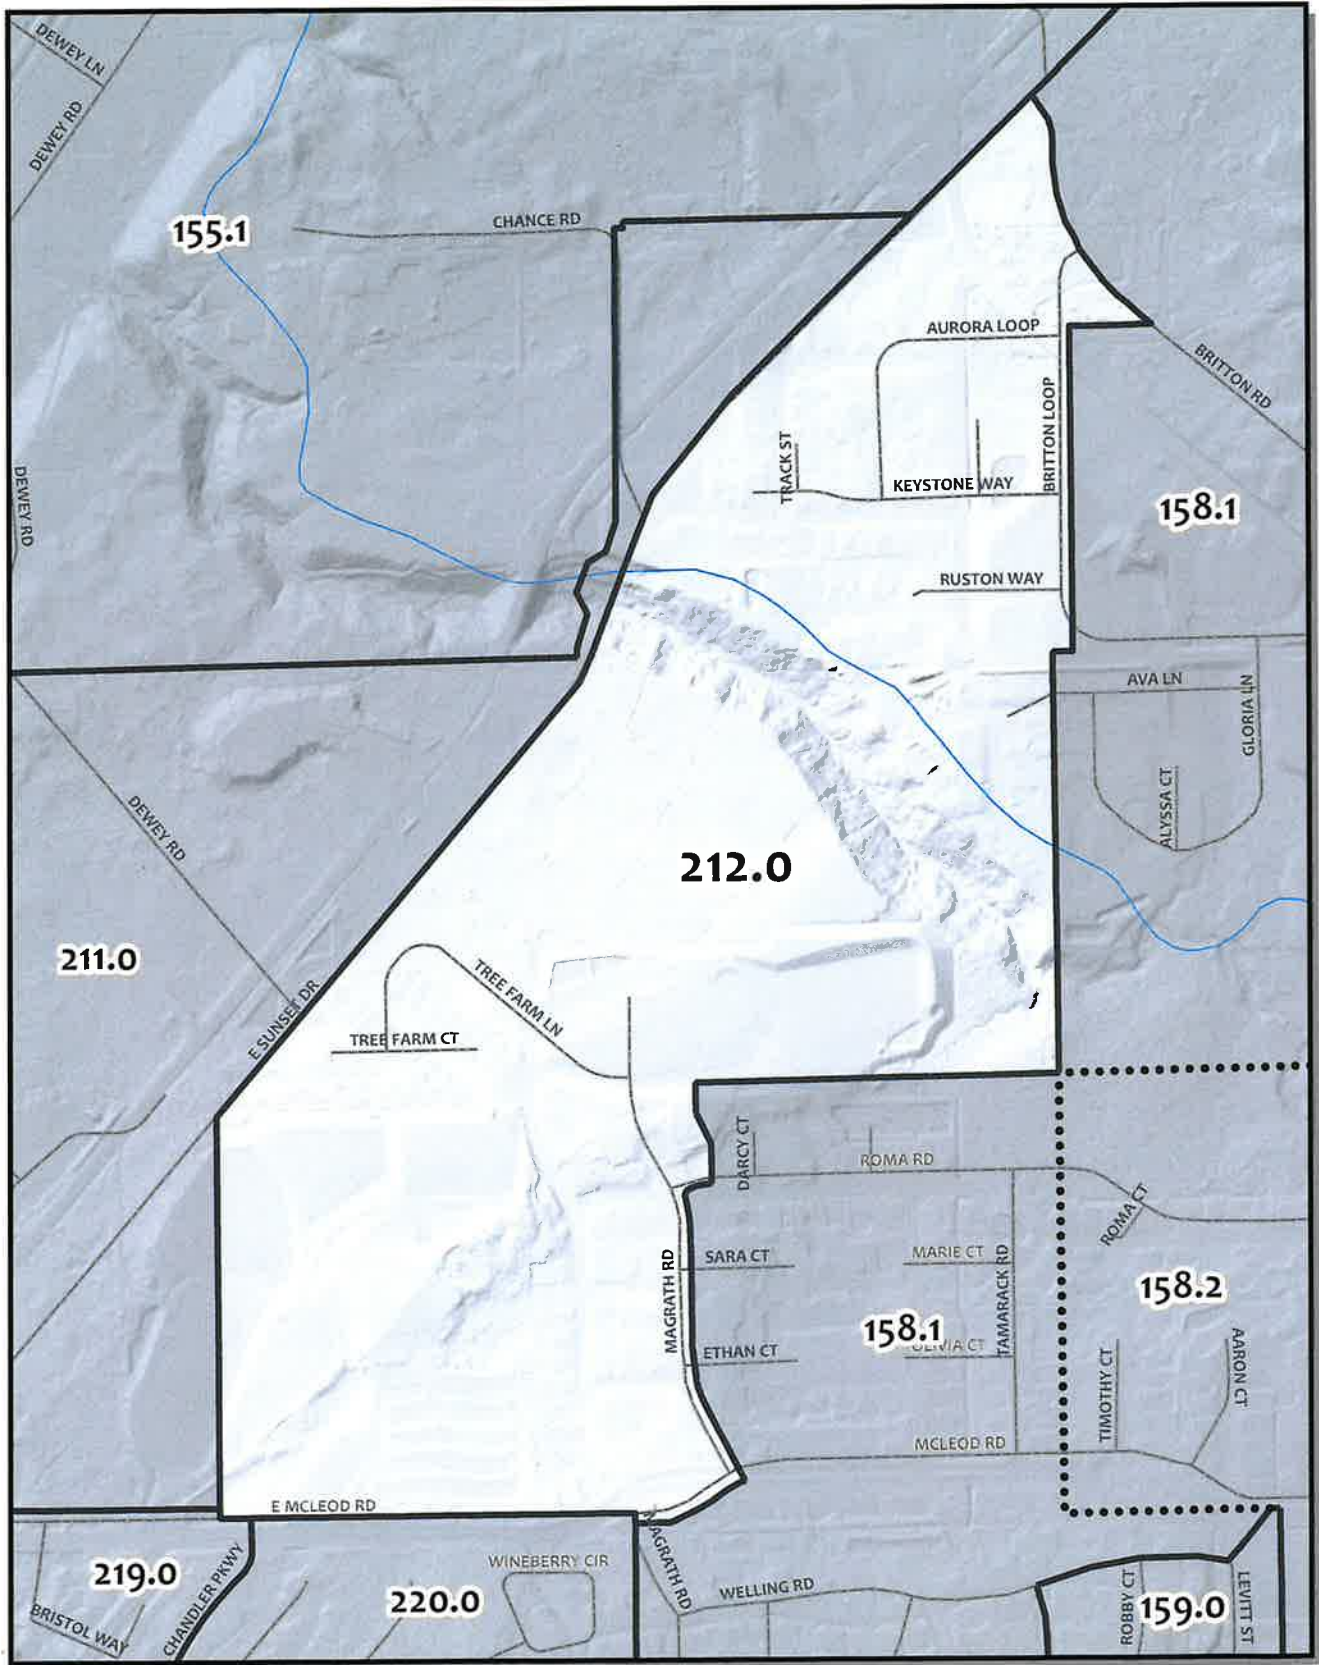

Whatcom County Precinct 212

City of Bellingham Ward 4
County Council District 3
Legislative District 40
Congressional District 2