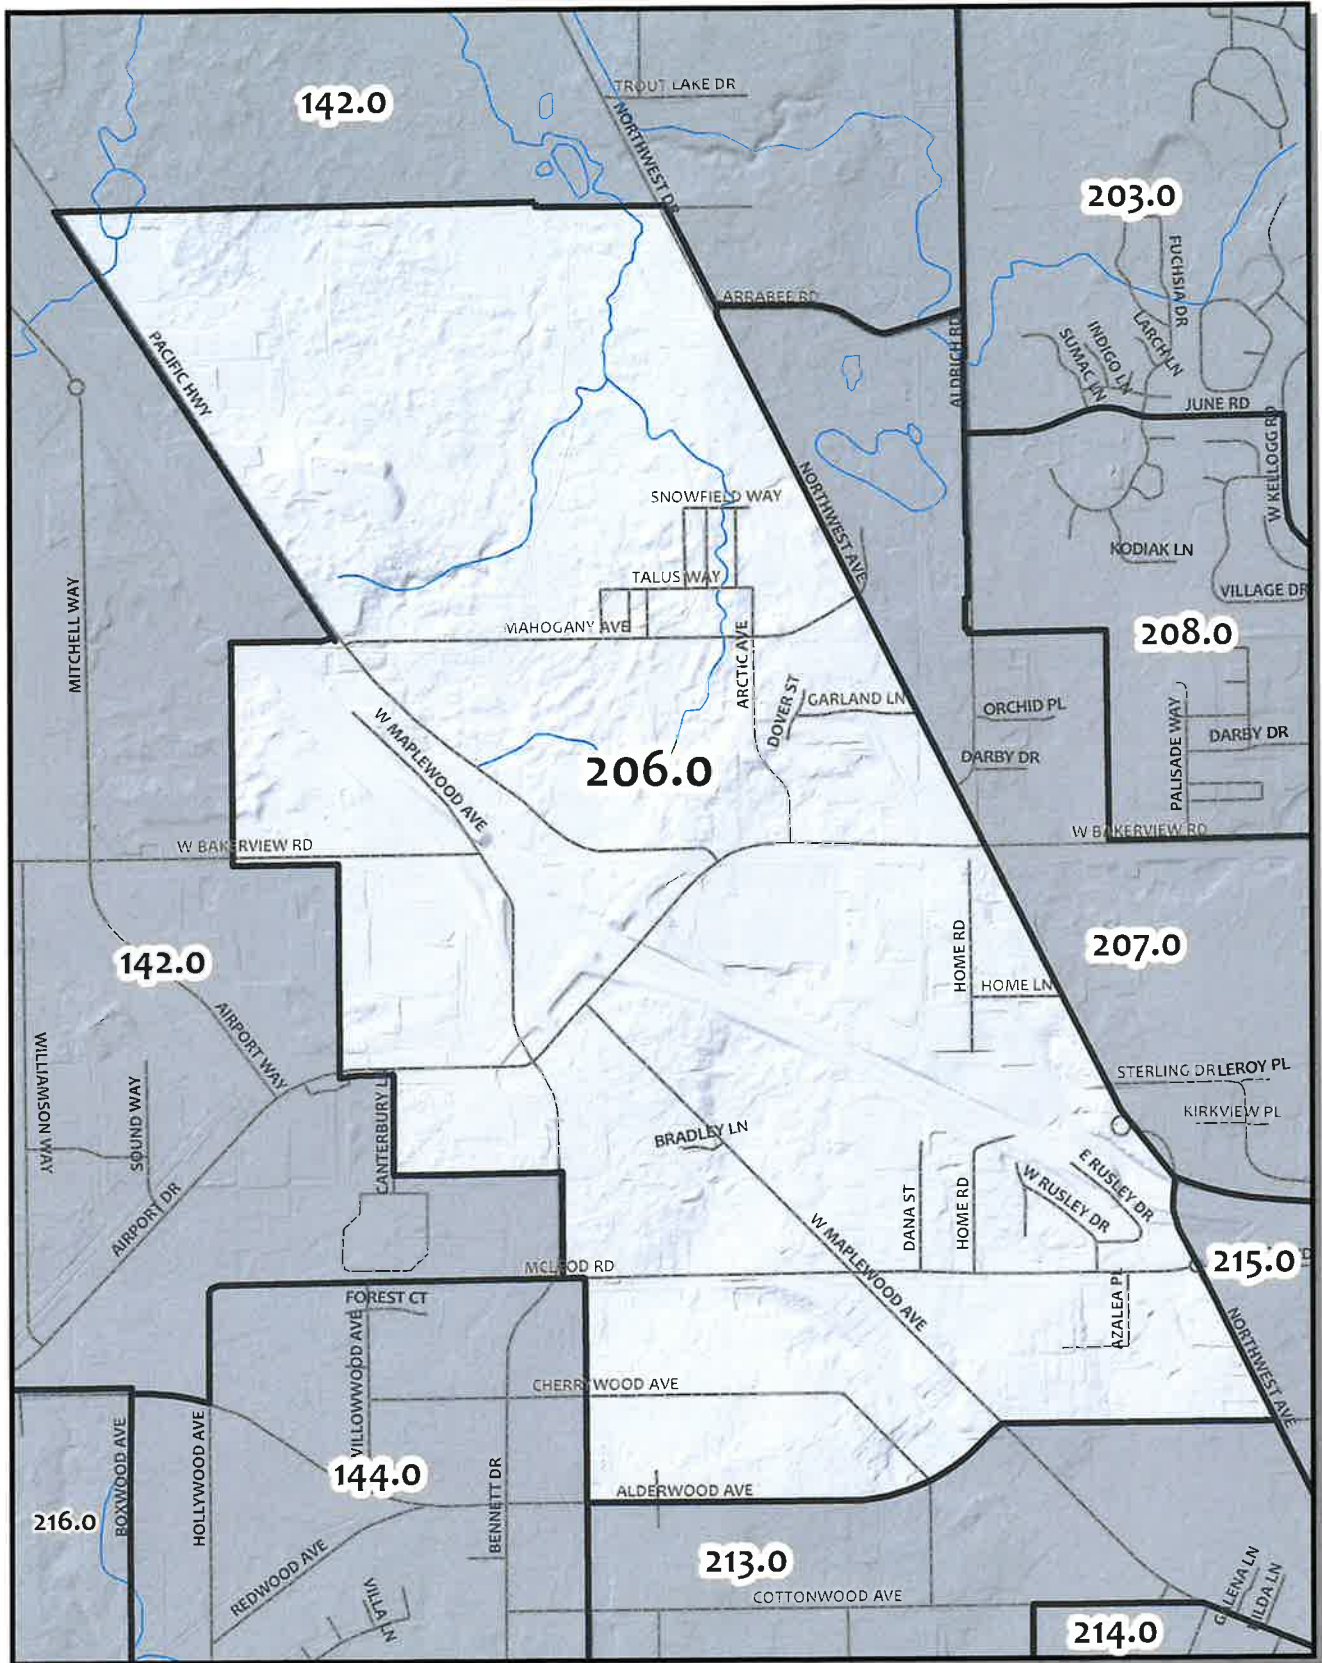

Whatcom County Precinct 206

City of Bellingham Ward 1
County Council District 2
Legislative District 42
Congressional District 2

0 220 440 880 Feet