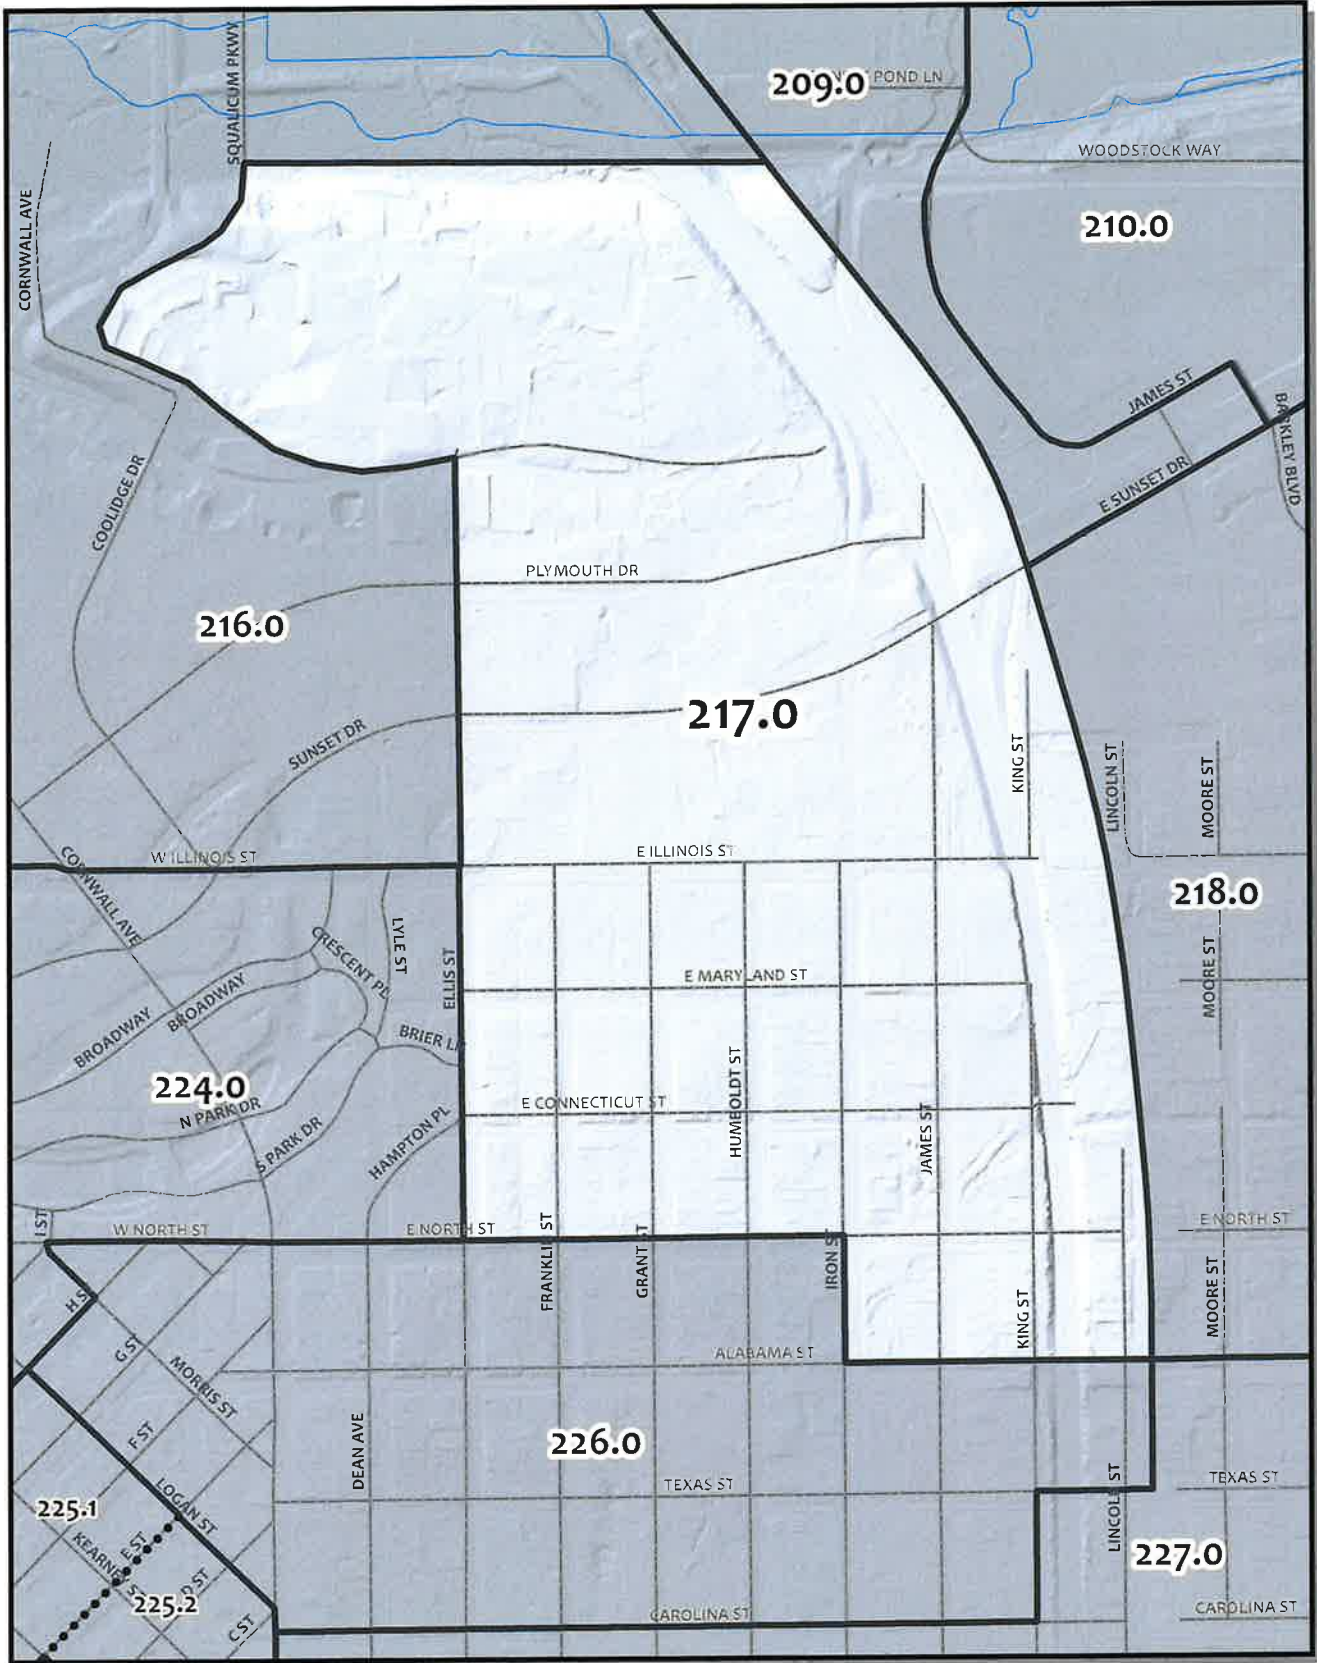

Whatcom County Precinct 217

City of Bellingham Ward 2
County Council District 2
Legislative District 42
Congressional District 2

0 130 260 520 Feet