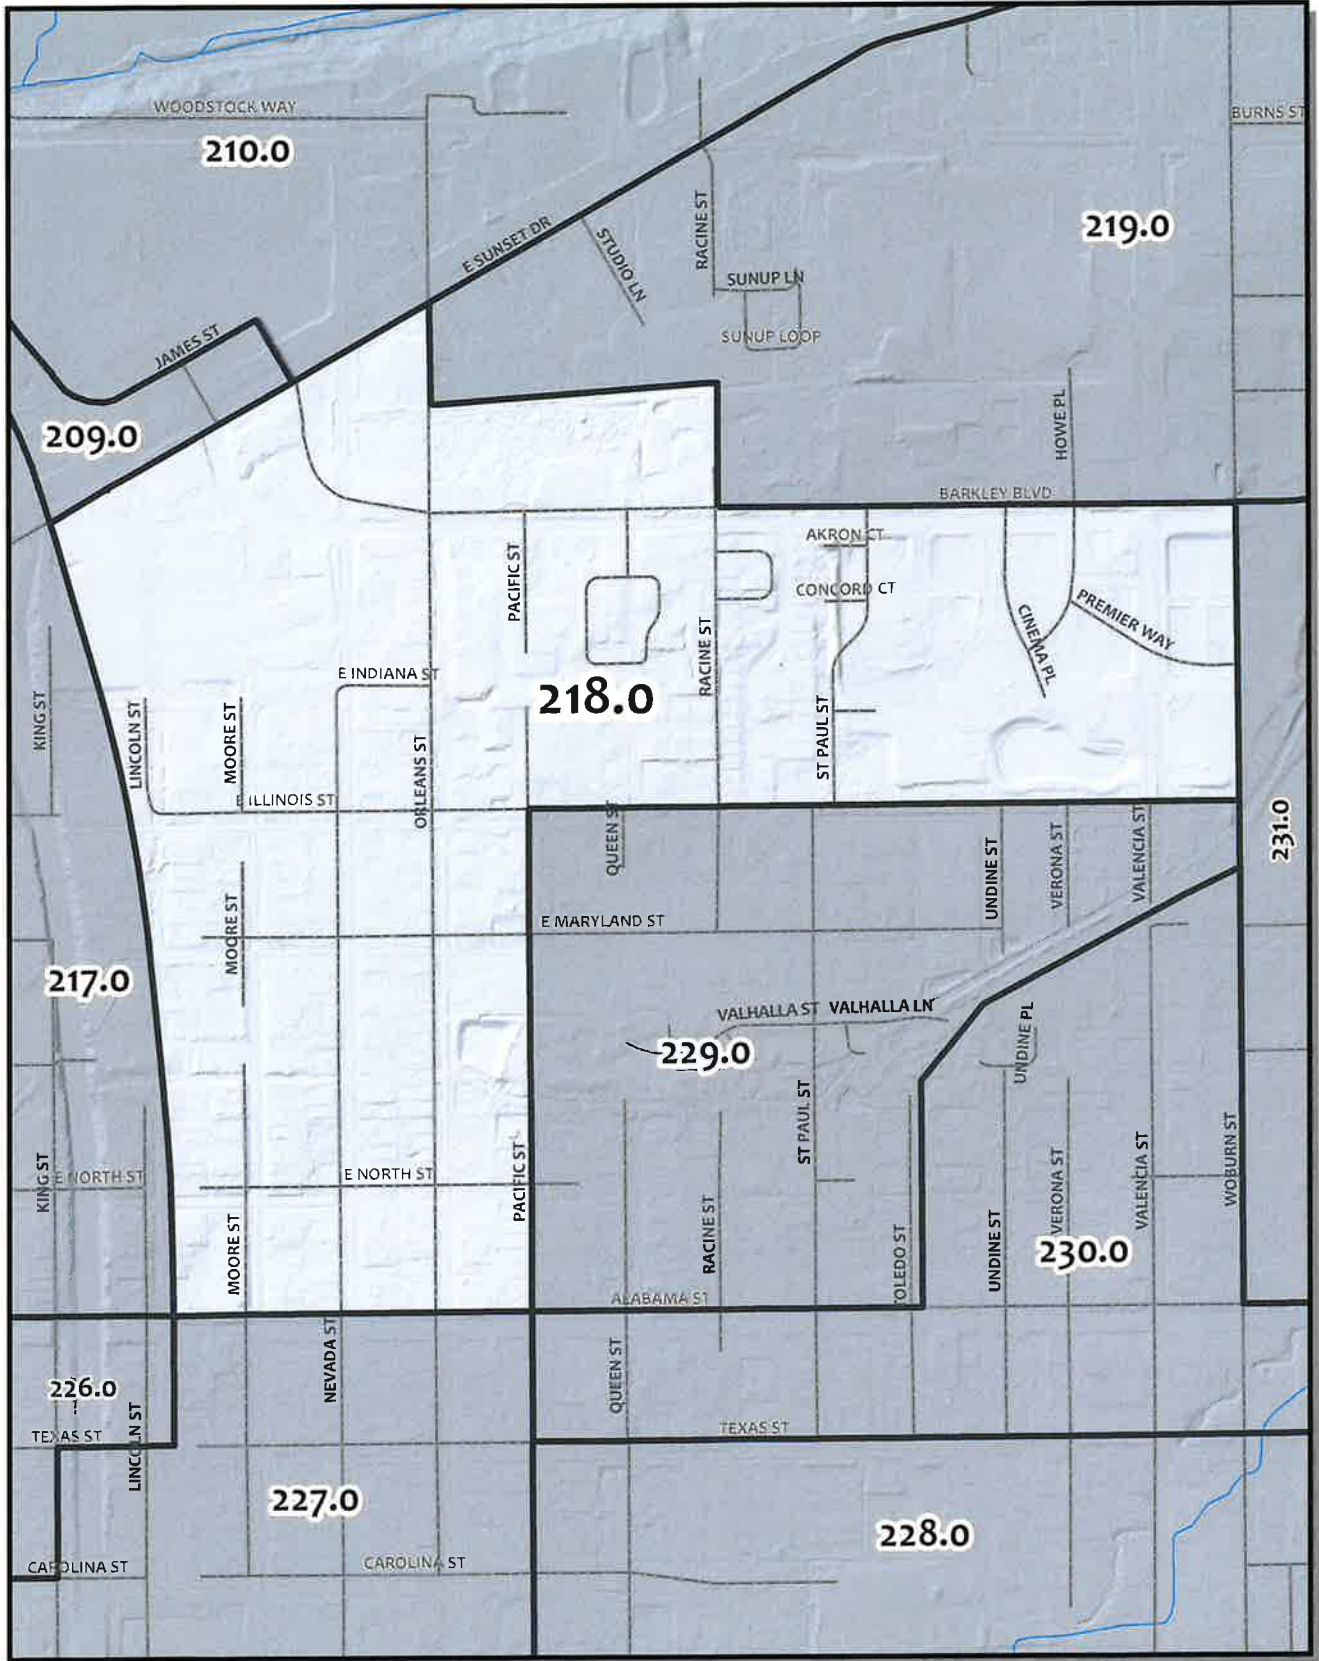

Whatcom County Precinct 218

City of Bellingham Ward 2
County Council District 2
Legislative District 42
Congressional District 2