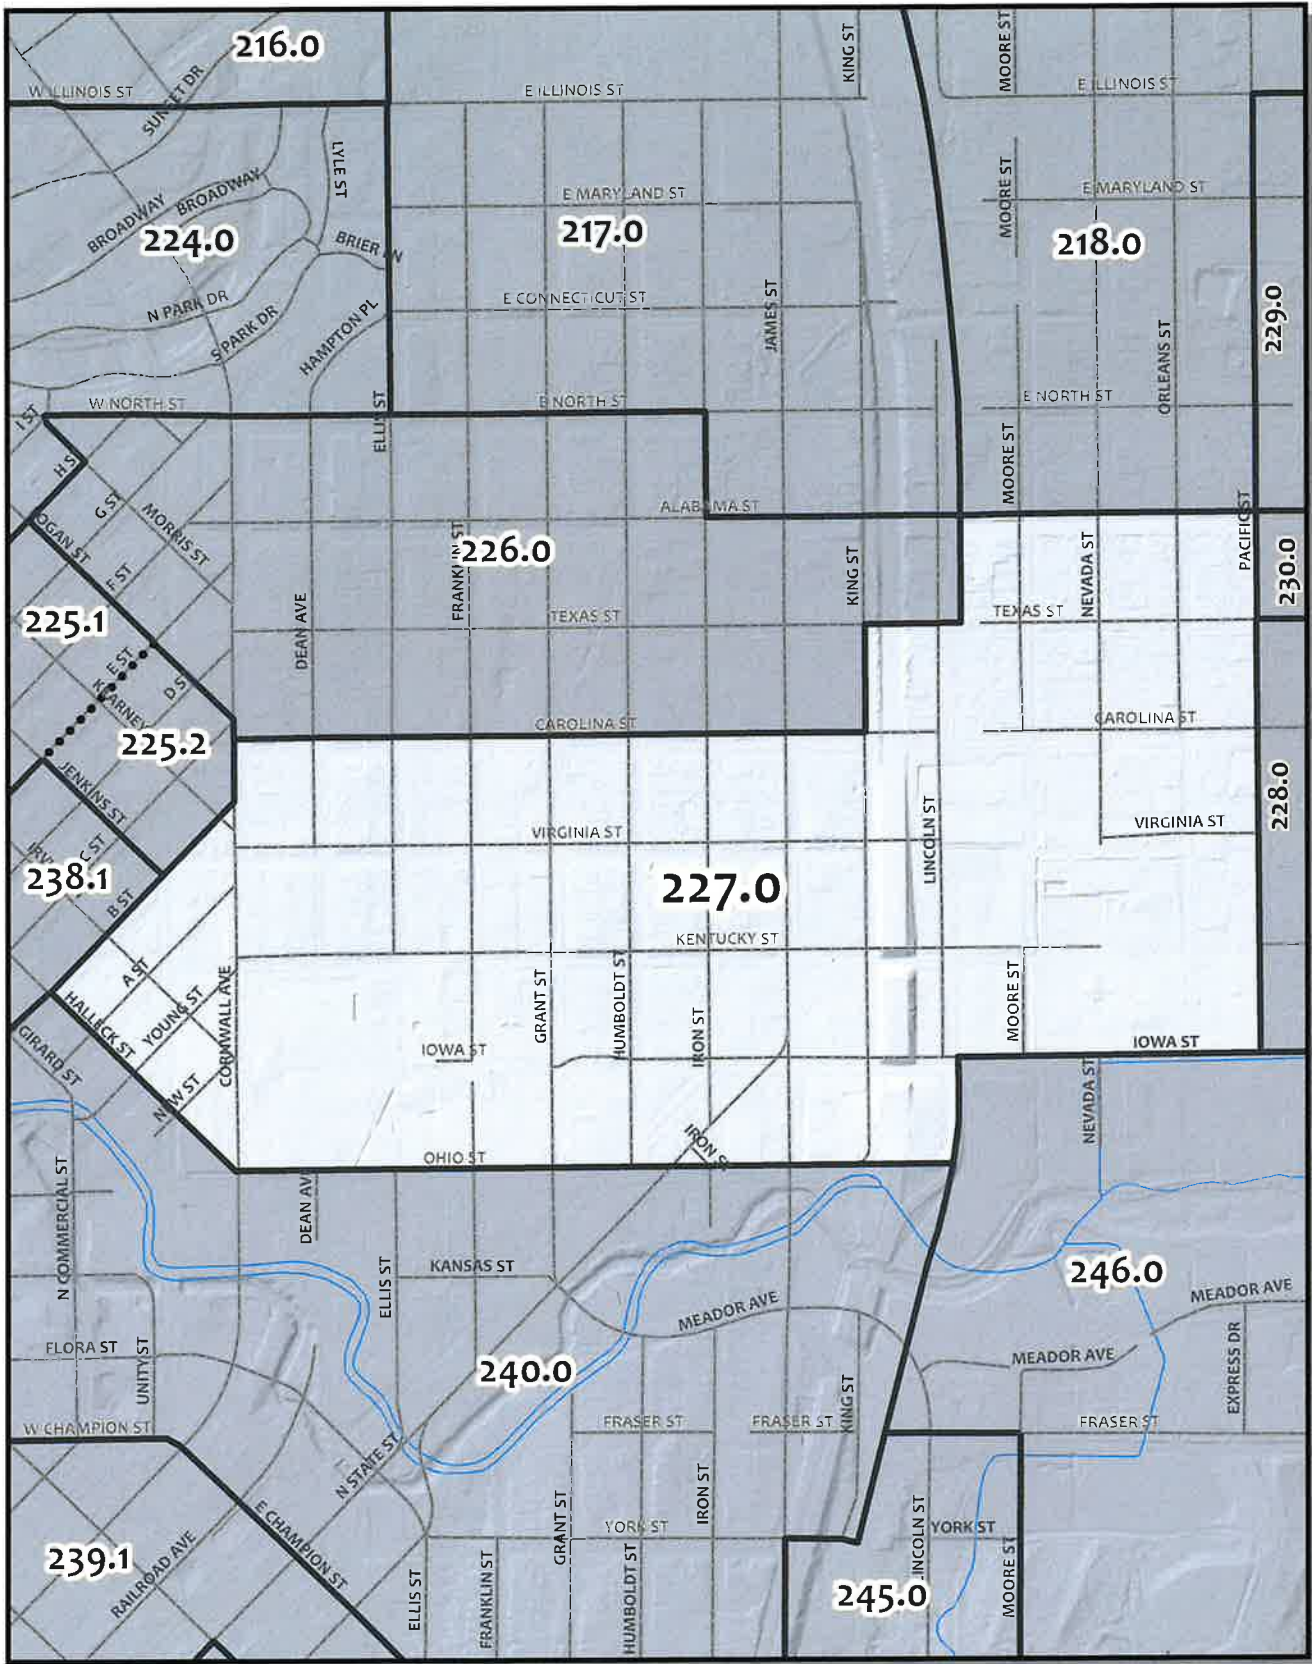

Whatcom County Precinct 227

City of Bellingham Ward 3
County Council District 1
Legislative District 42
Congressional District 2

0 160 320 640 Feet