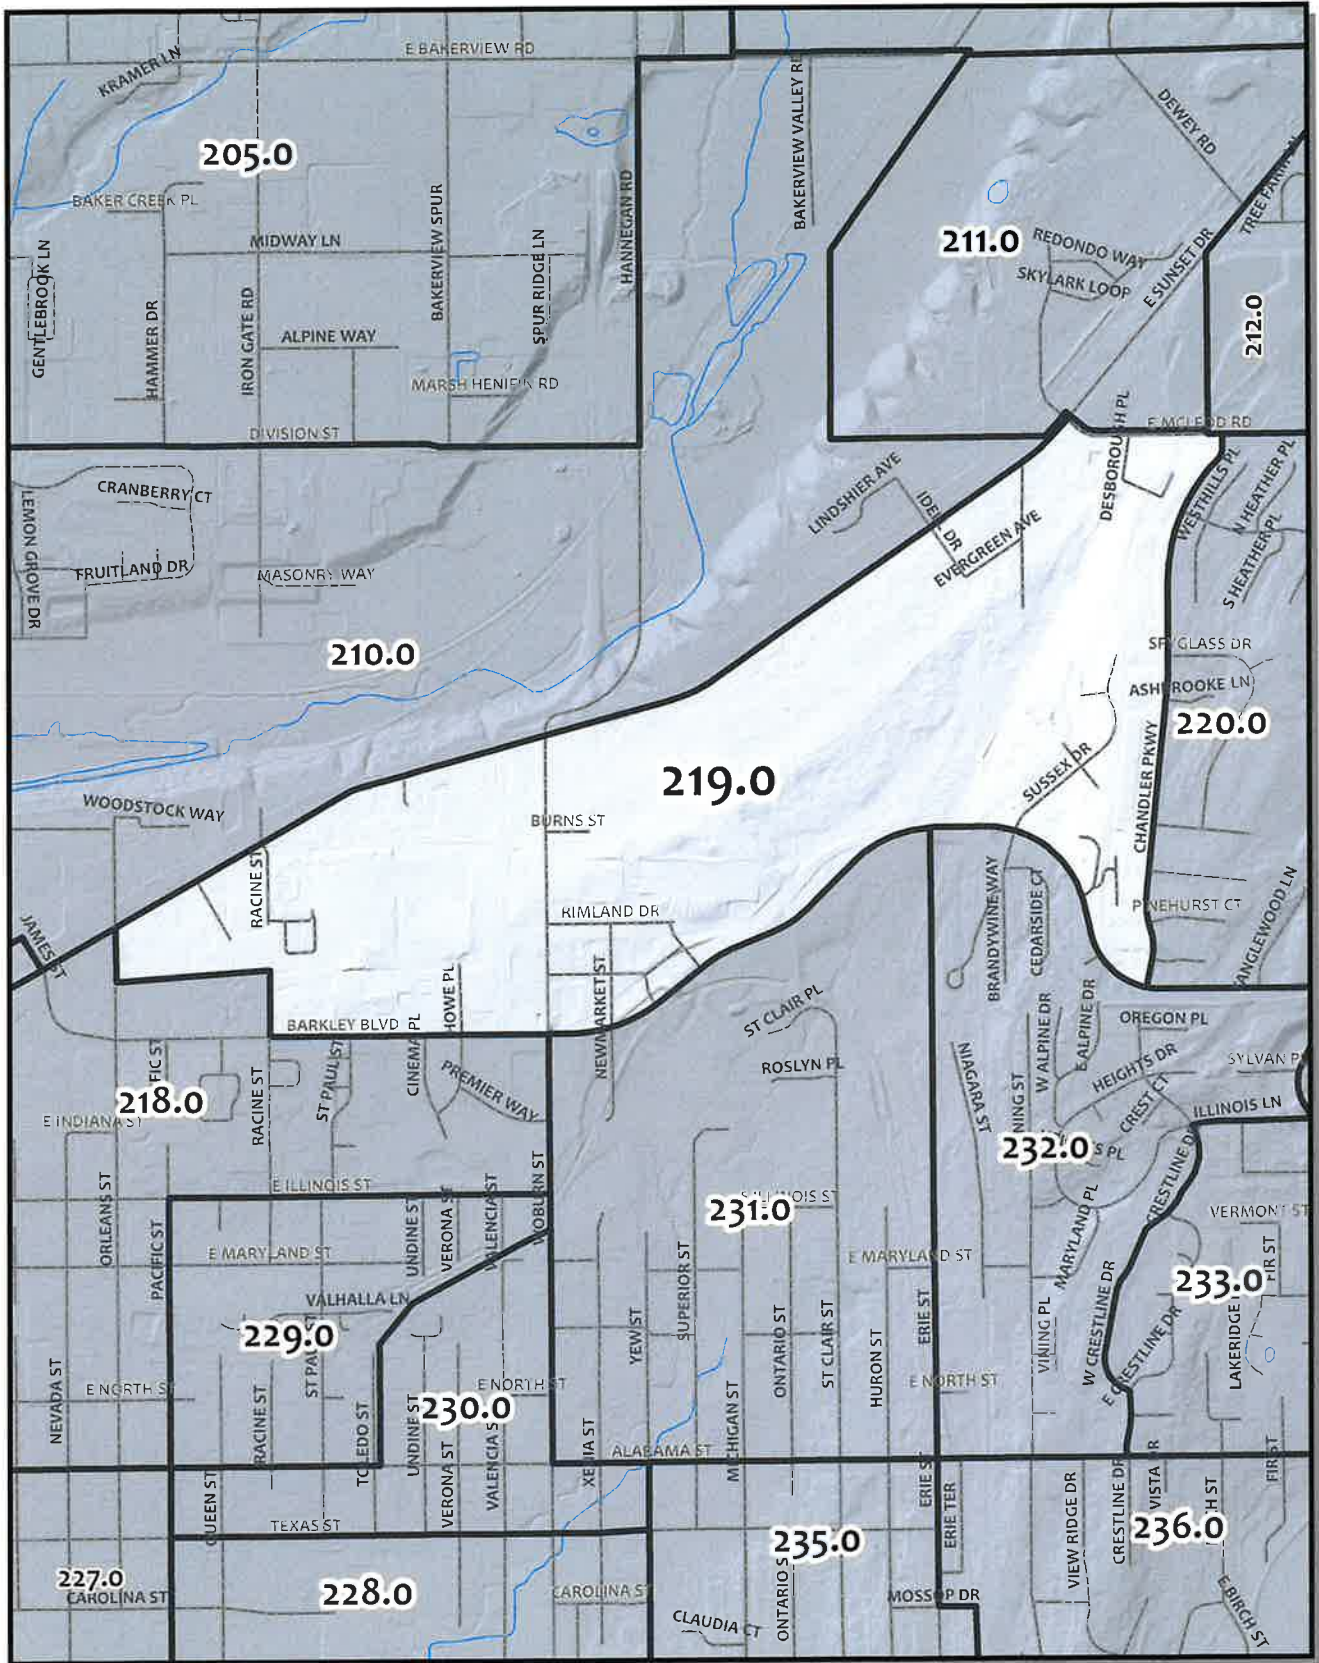

Whatcom County Precinct 219
City of Bellingham Ward 4
County Council District 2
Legislative District 42
Congressional District 2

0 245 490 980 Feet