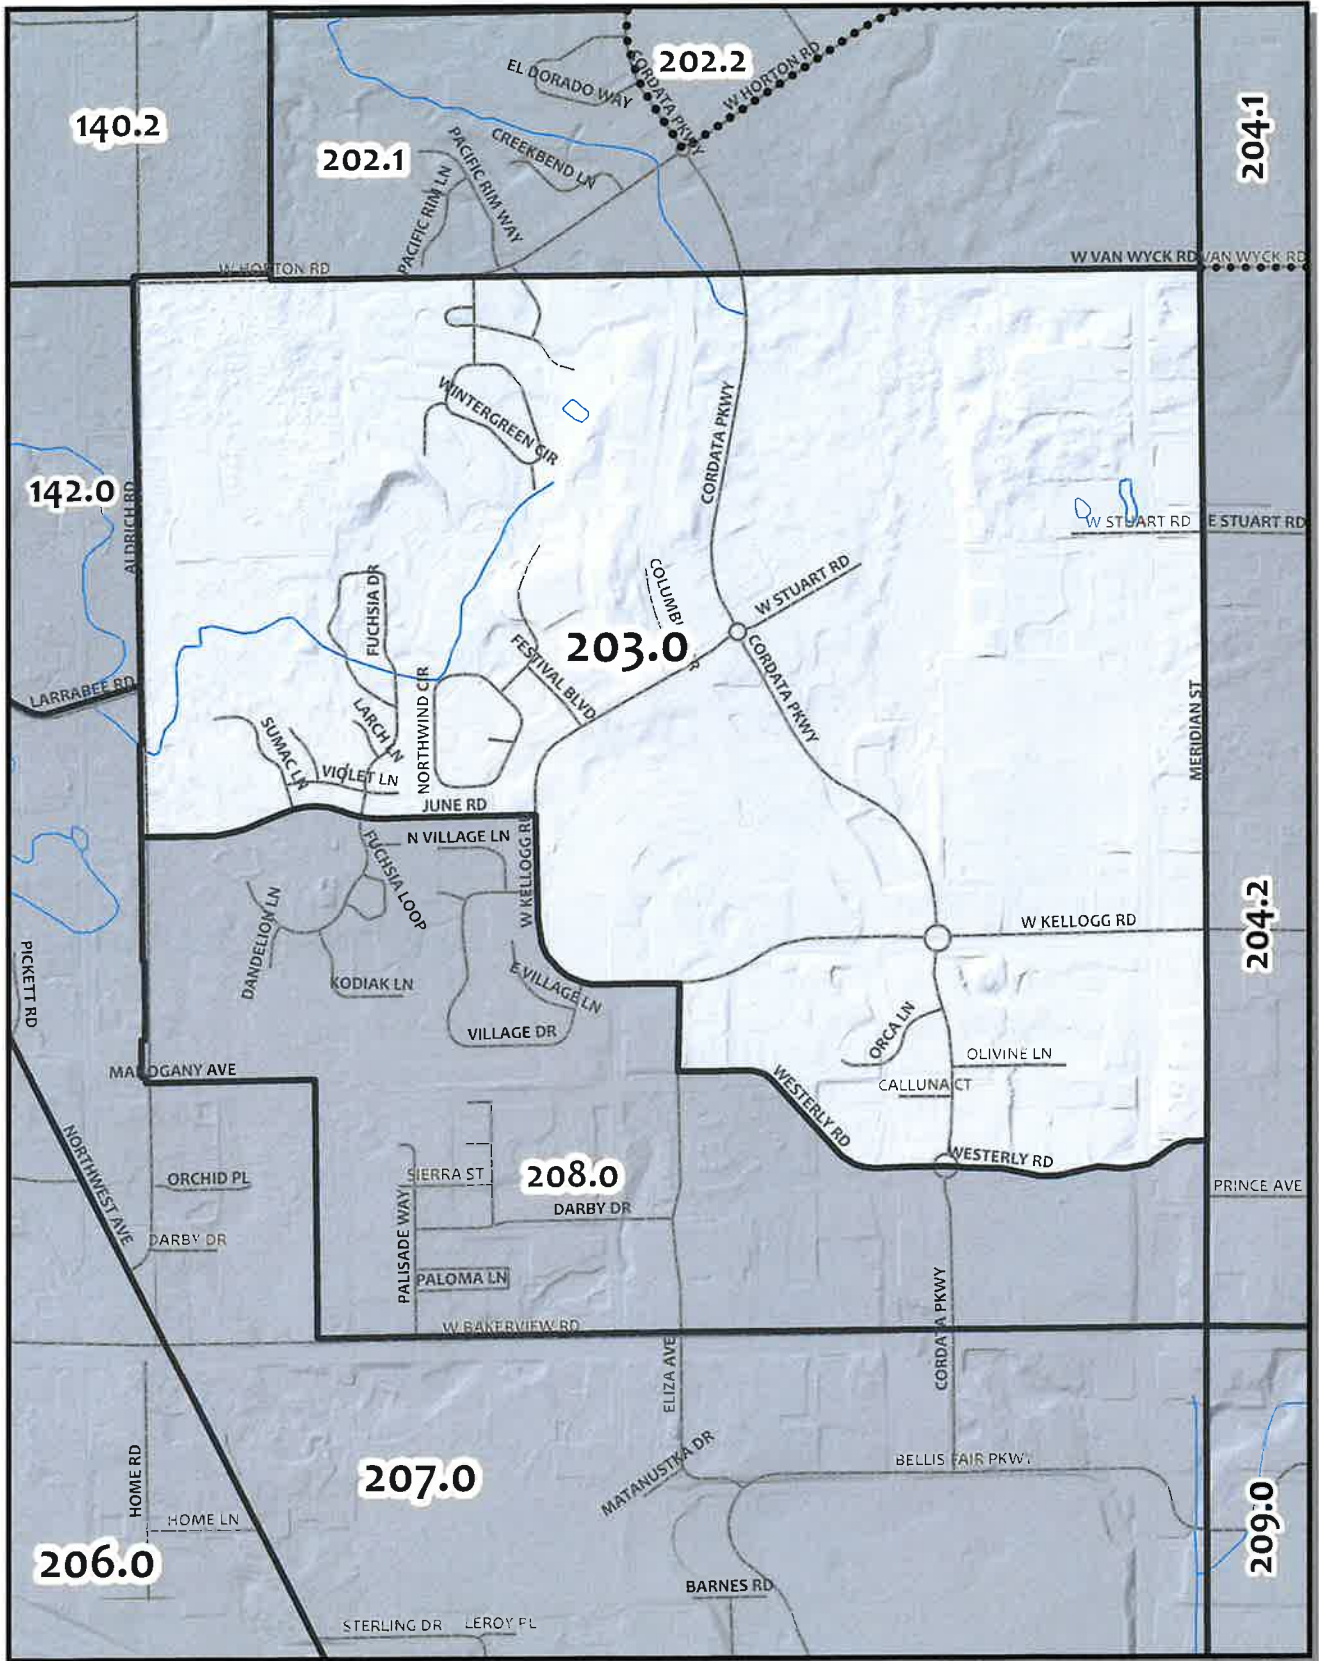

Whatcom County Precinct 203

City of Bellingham Ward 1
County Council District 2
Legislative District 42
Congressional District 2

0 180 360 720 Feet