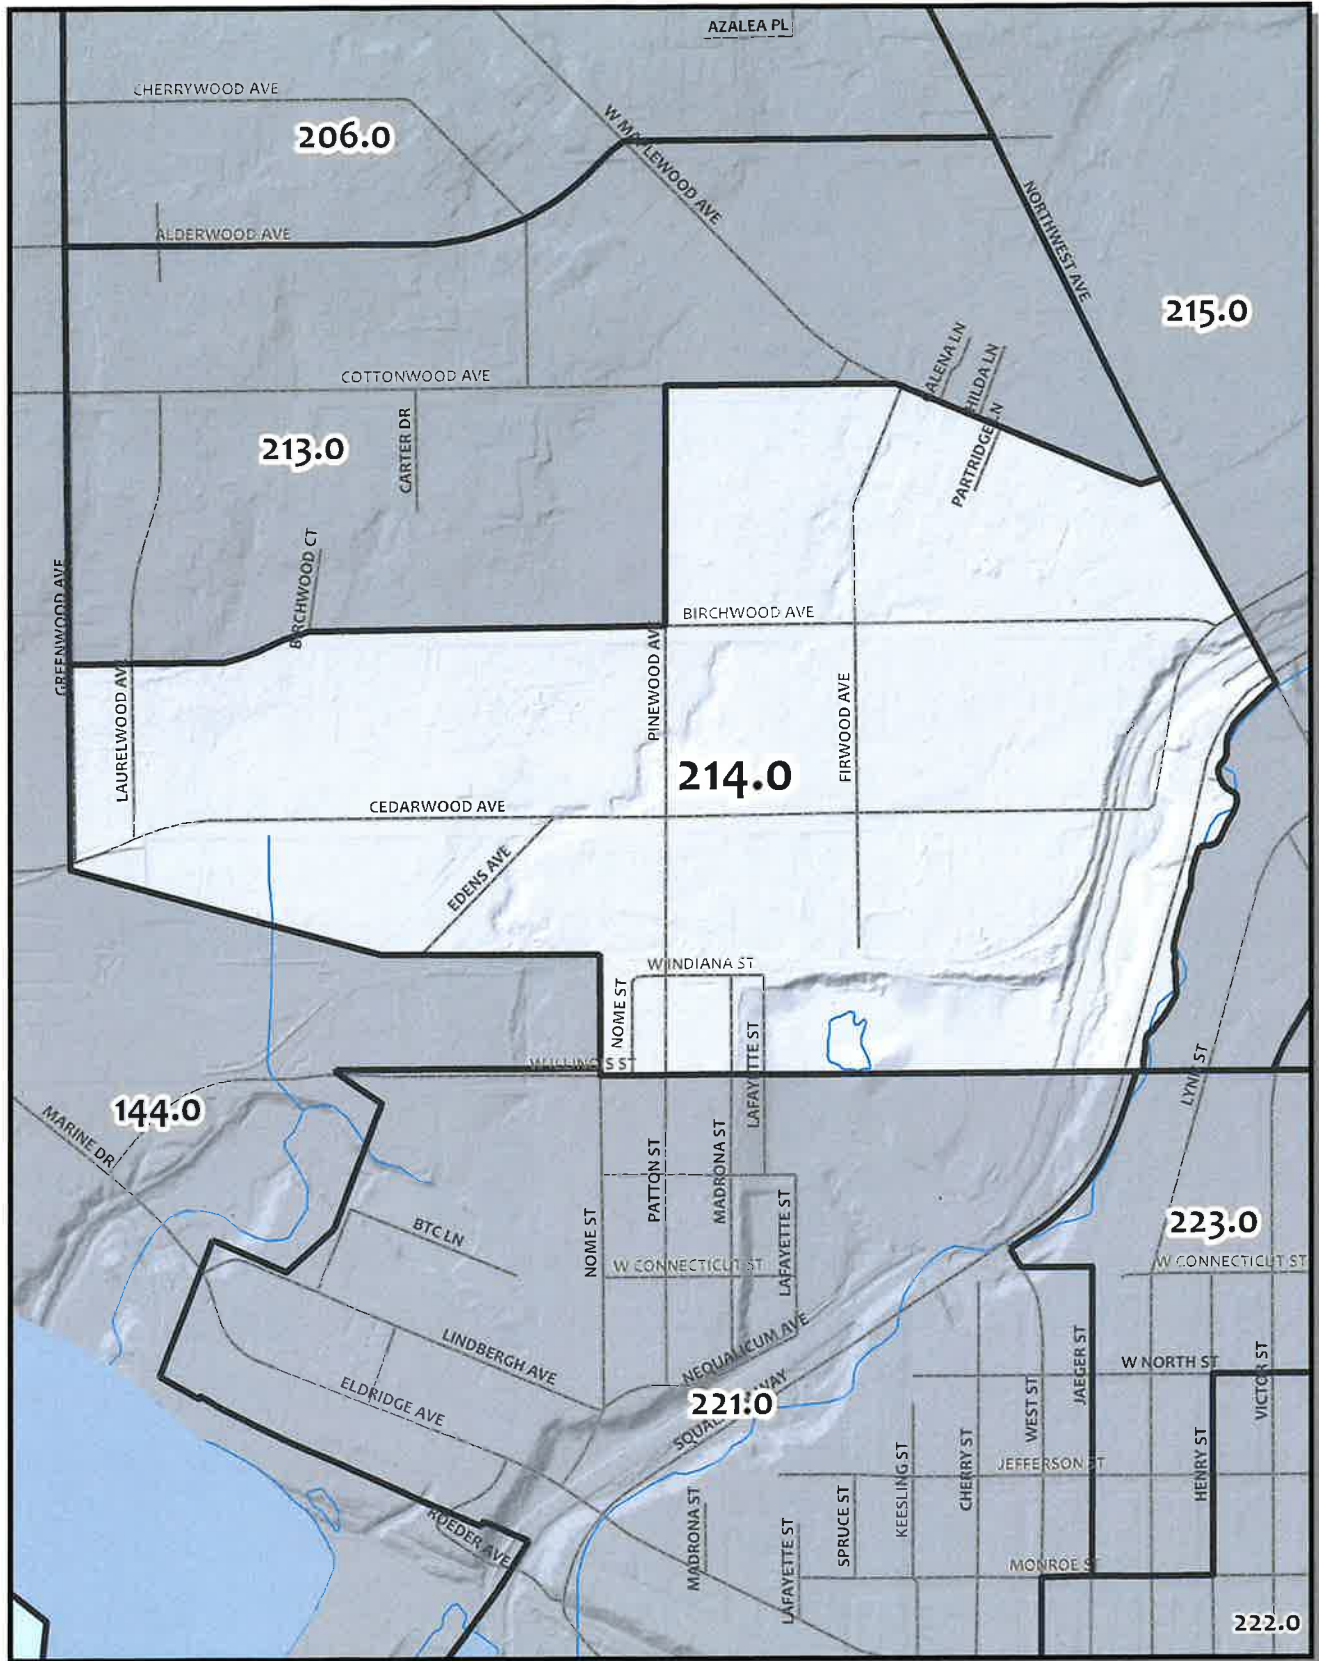

Whatcom County Precinct 214

City of Bellingham Ward 1
County Council District 2
Legislative District 42
Congressional District 2

0 162.5 325 650 Feet