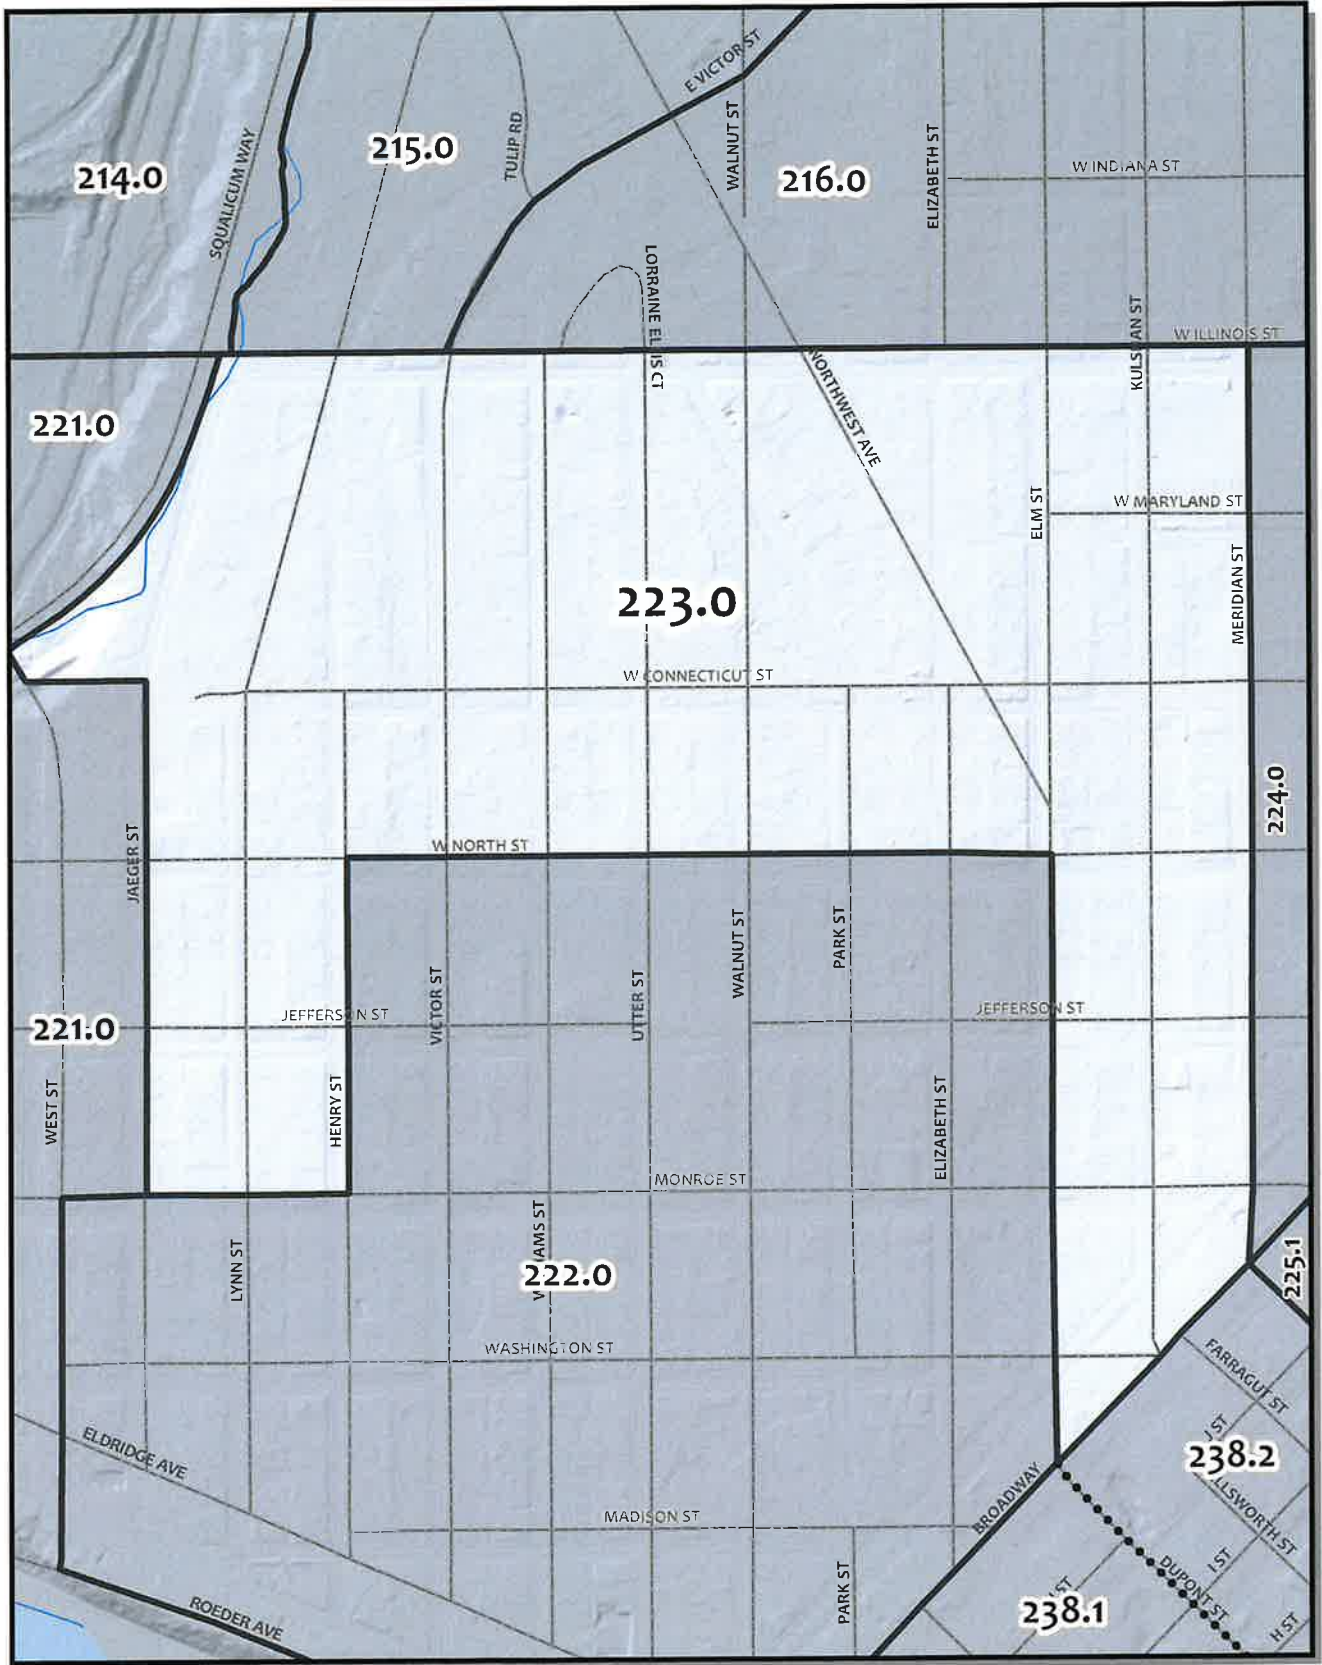

Whatcom County Precinct 223

City of Bellingham Ward 1
County Council District 2
Legislative District 42
Congressional District 2