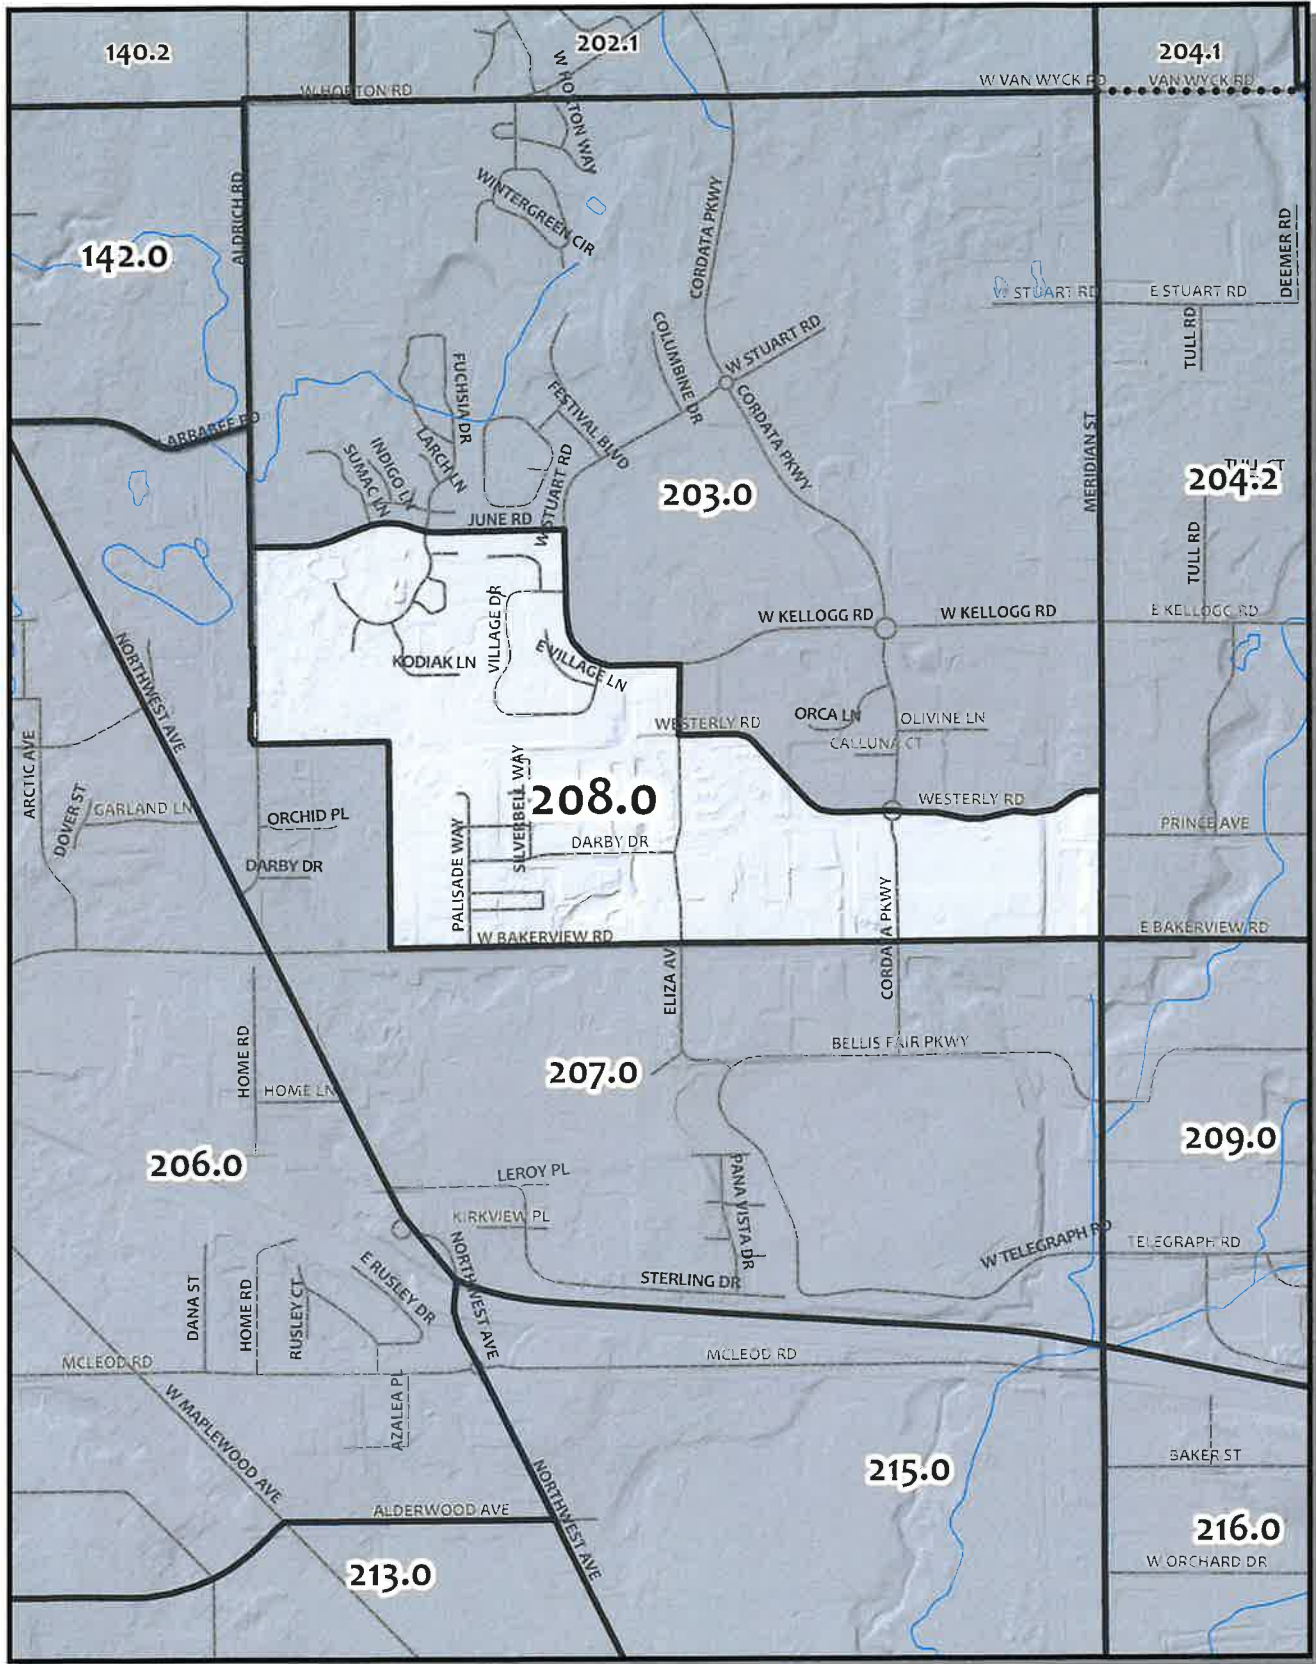

Whatcom County Precinct 208

City of Bellingham Ward 1
County Council District 2
Legislative District 42
Congressional District 2