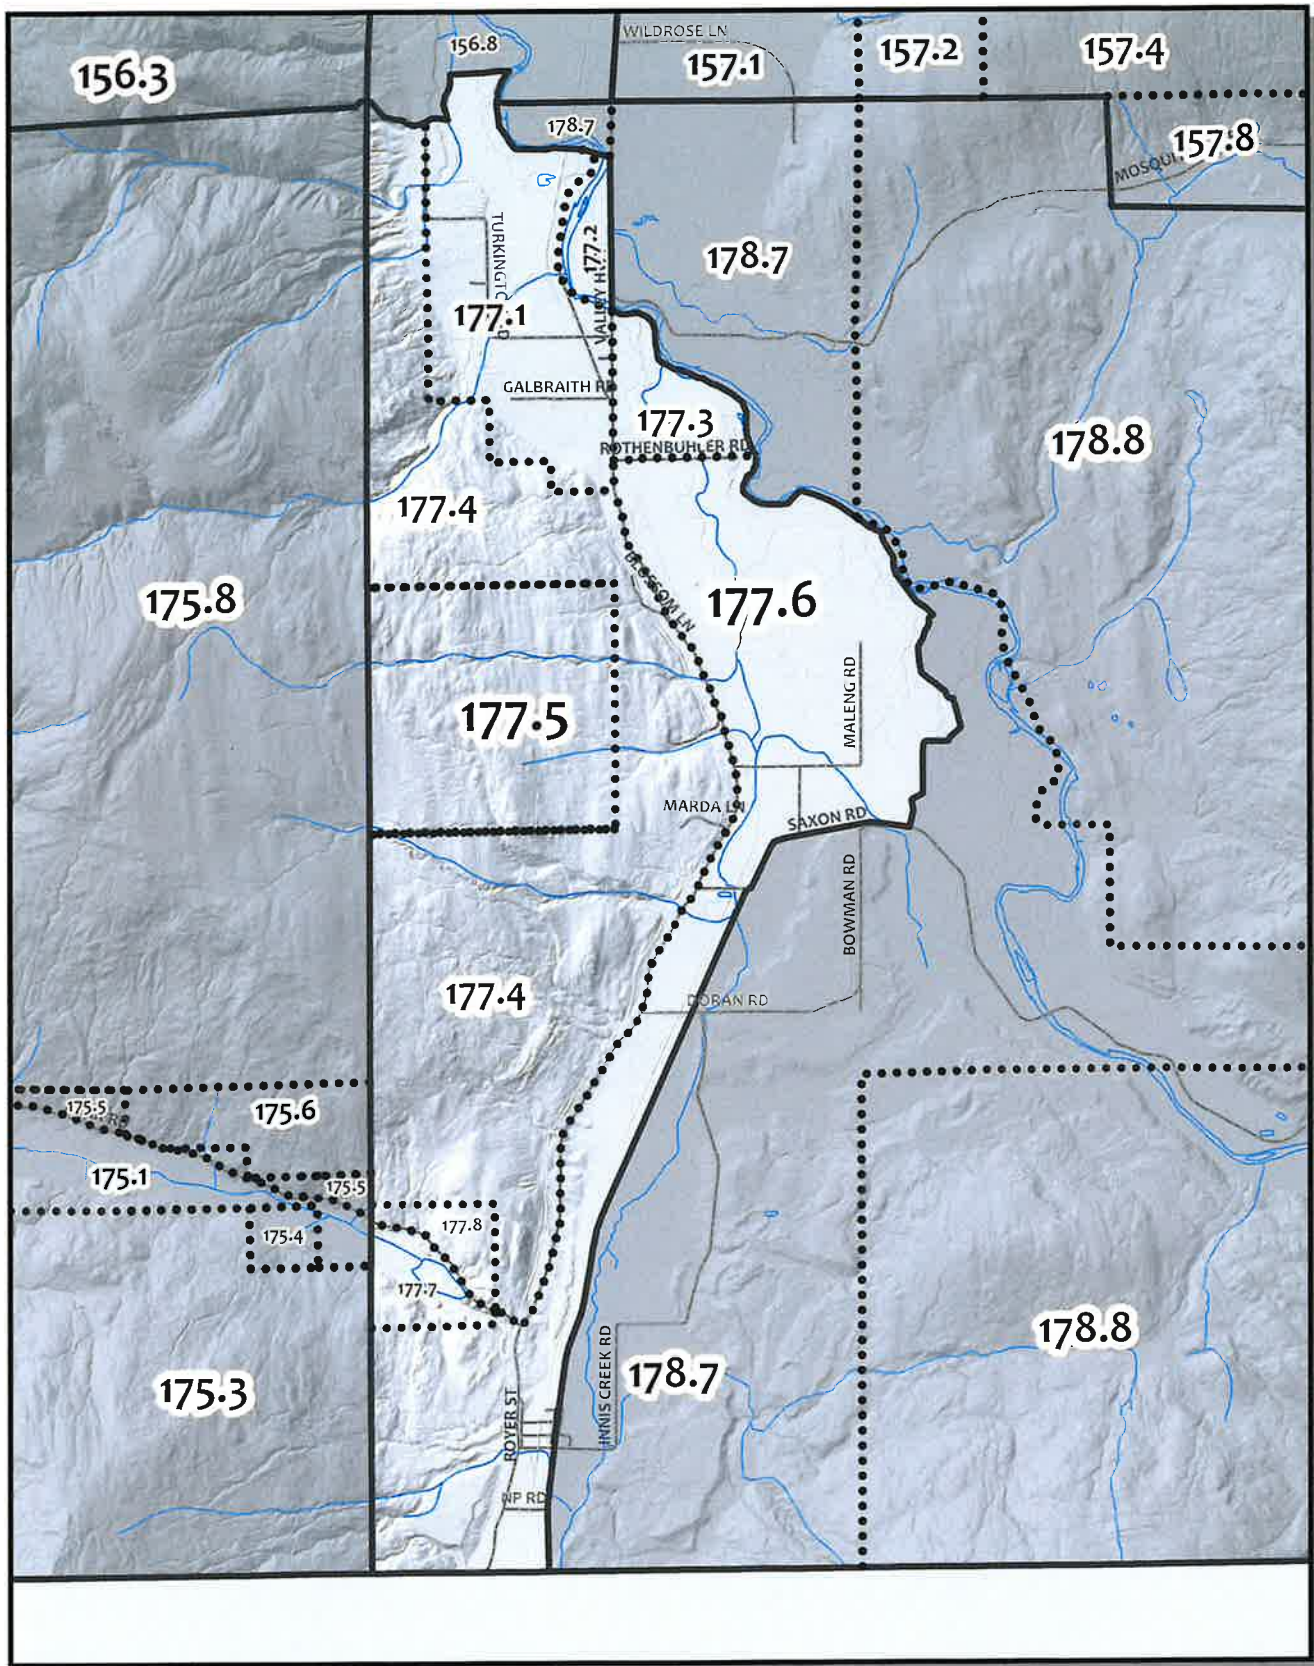

Whatcom County Precinct 177

County Council District 3
Legislative District 40
Congressional District 2