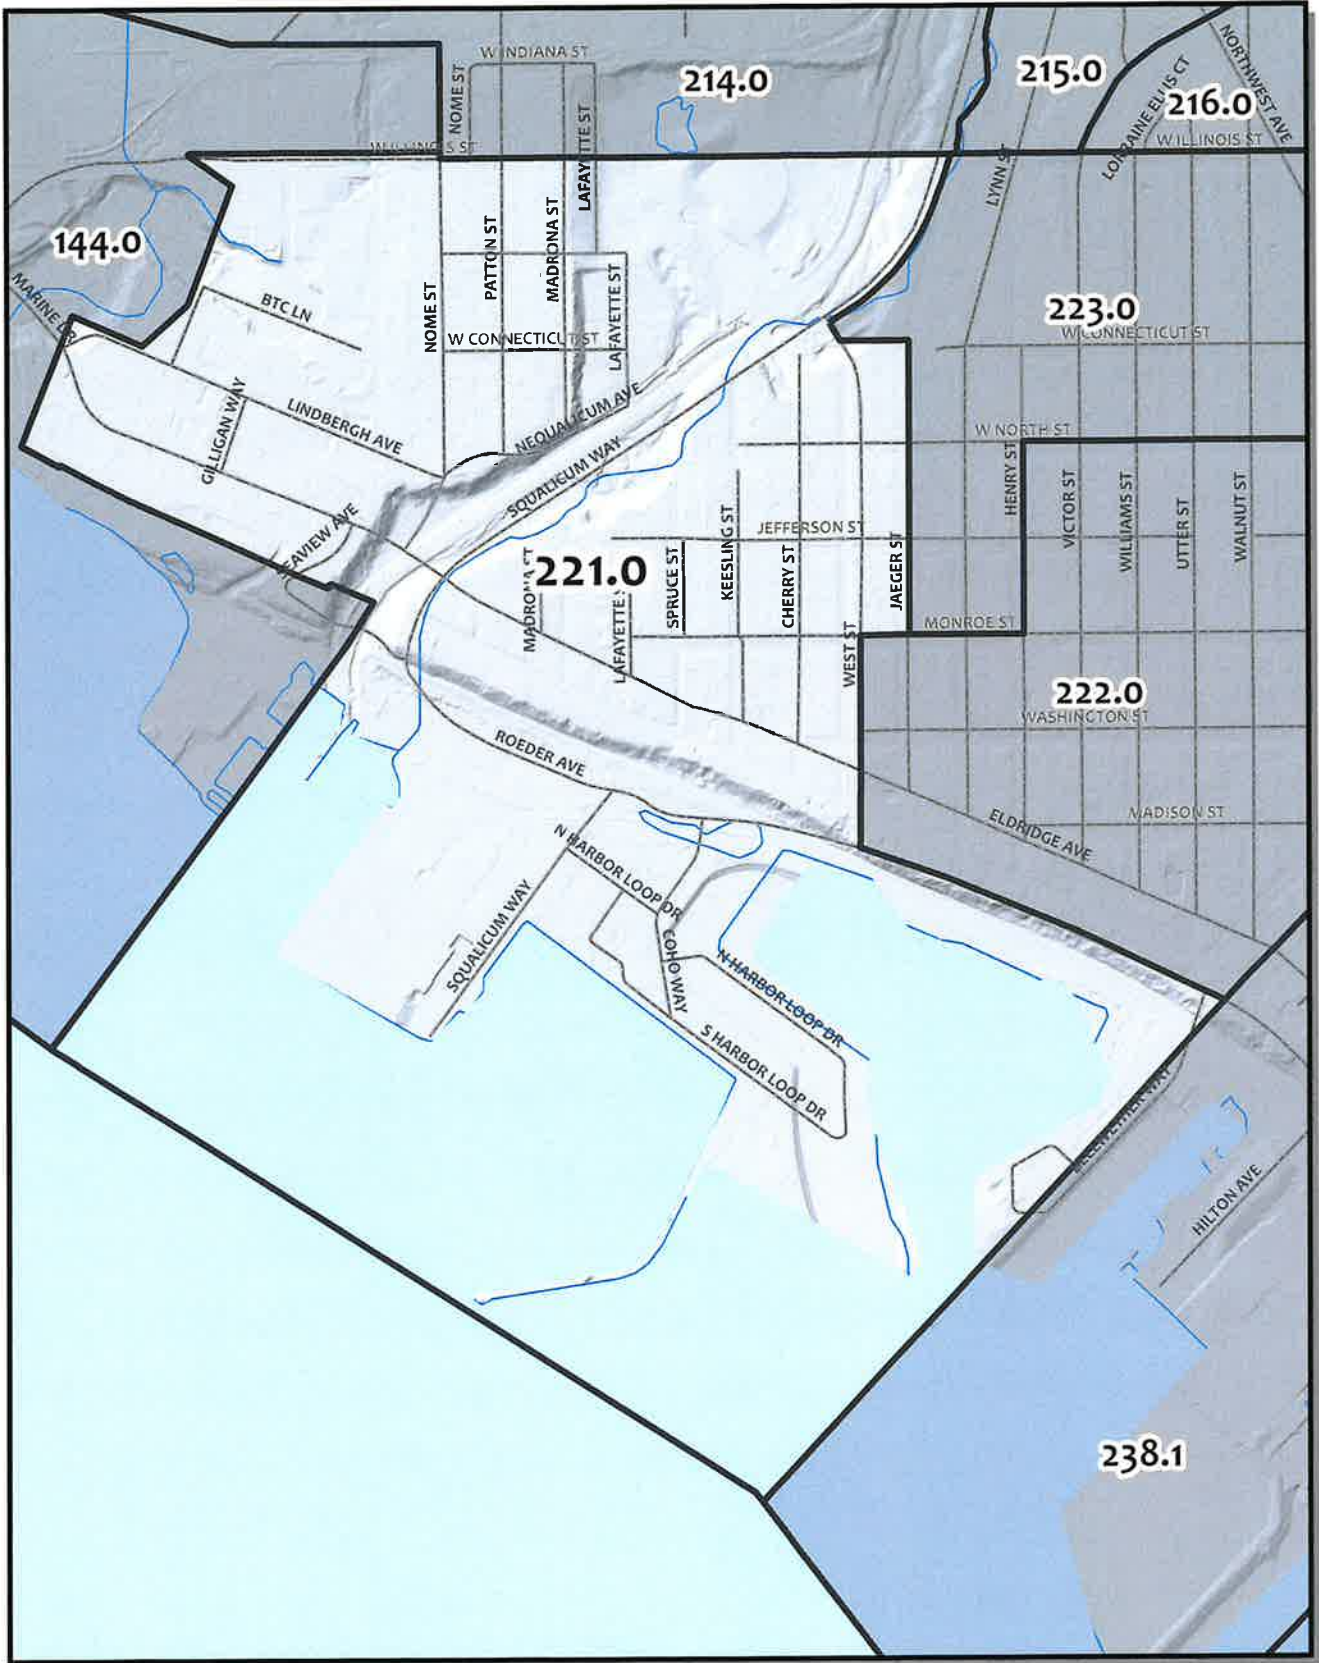

Whatcom County Precinct 221

City of Bellingham Ward 1
County Council District 2
Legislative District 42
Congressional District 2