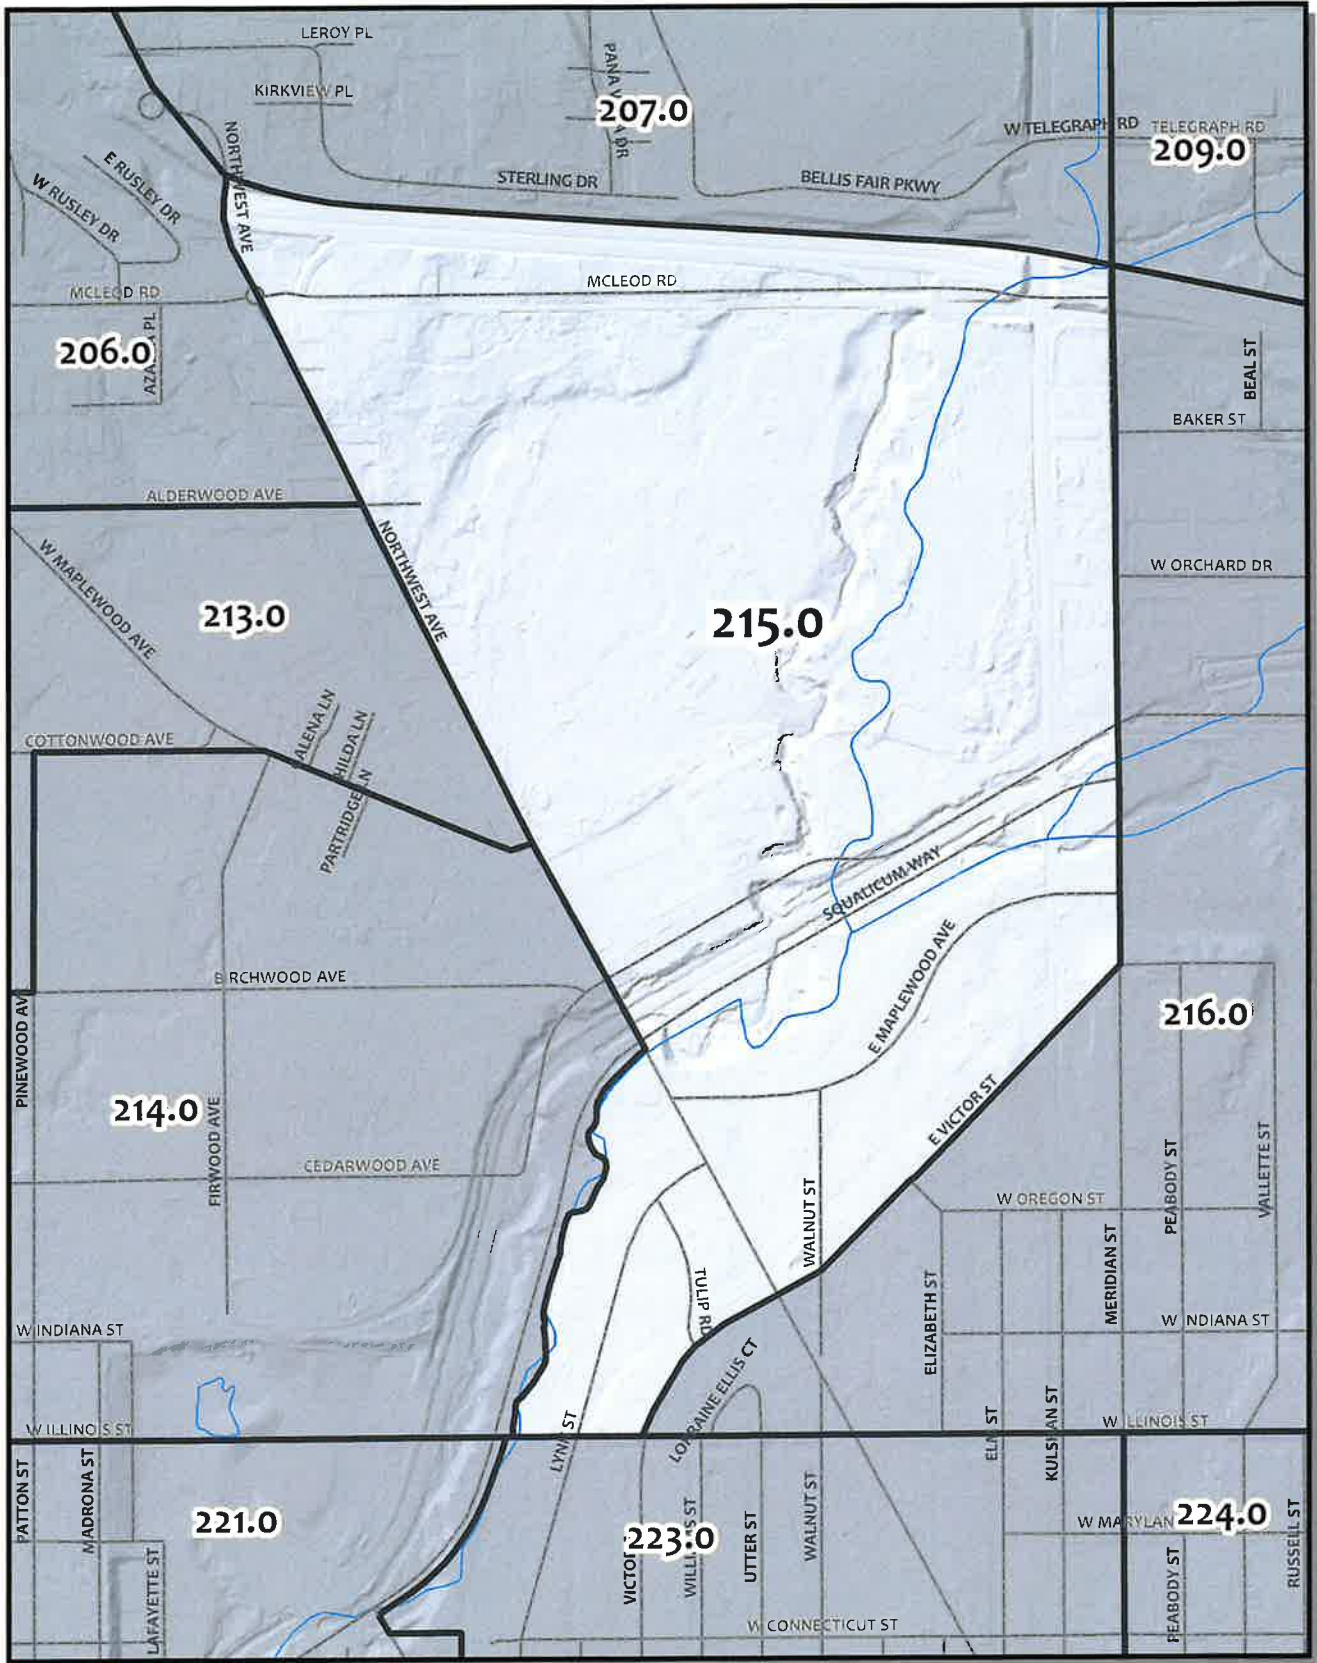

Whatcom County Precinct 215

City of Bellingham Ward 1
County Council District 2
Legislative District 42
Congressional District 2

0 162.5 325 650 Feet