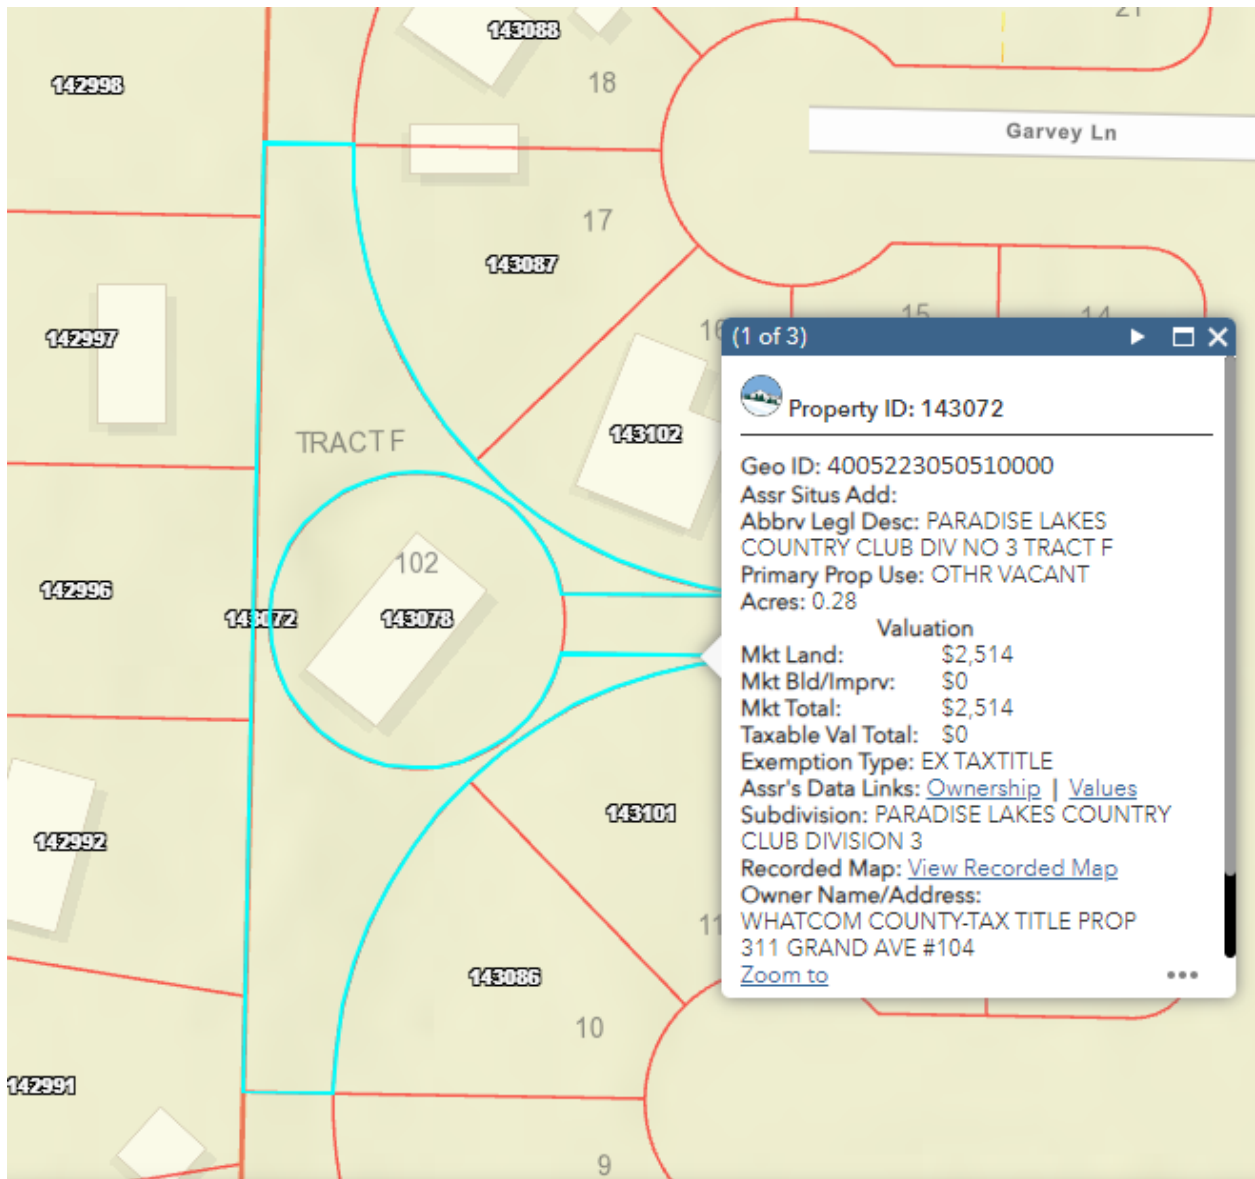

WC tax title property at Pony Express Way, Maple Falls, WA  
PARADISE LAKES COUNTRY CLUB DIVISION NO 3 TRACT F  
Parcel Number 400522 305051 0000 PID 143072 Acquired 11/20/2015

(1 of 3)

 Property ID: 143072

---

Geo ID: 4005223050510000  
Assr Situs Add:  
Abbrev Legl Desc: PARADISE LAKES  
COUNTRY CLUB DIV NO 3 TRACT F  
Primary Prop Use: OTHR VACANT  
Acres: 0.28

Valuation	
Mkt Land:	\$2,514
Mkt Bld/Imprv:	\$0
Mkt Total:	\$2,514
Taxable Val Total:	\$0

Exemption Type: EX TAXTITLE  
Assr's Data Links: [Ownership](#) | [Values](#)  
Subdivision: PARADISE LAKES COUNTRY CLUB DIVISION 3  
Recorded Map: [View Recorded Map](#)  
Owner Name/Address:  
WHATCOM COUNTY-TAX TITLE PROP  
311 GRAND AVE #104  
[Zoom to](#) ...