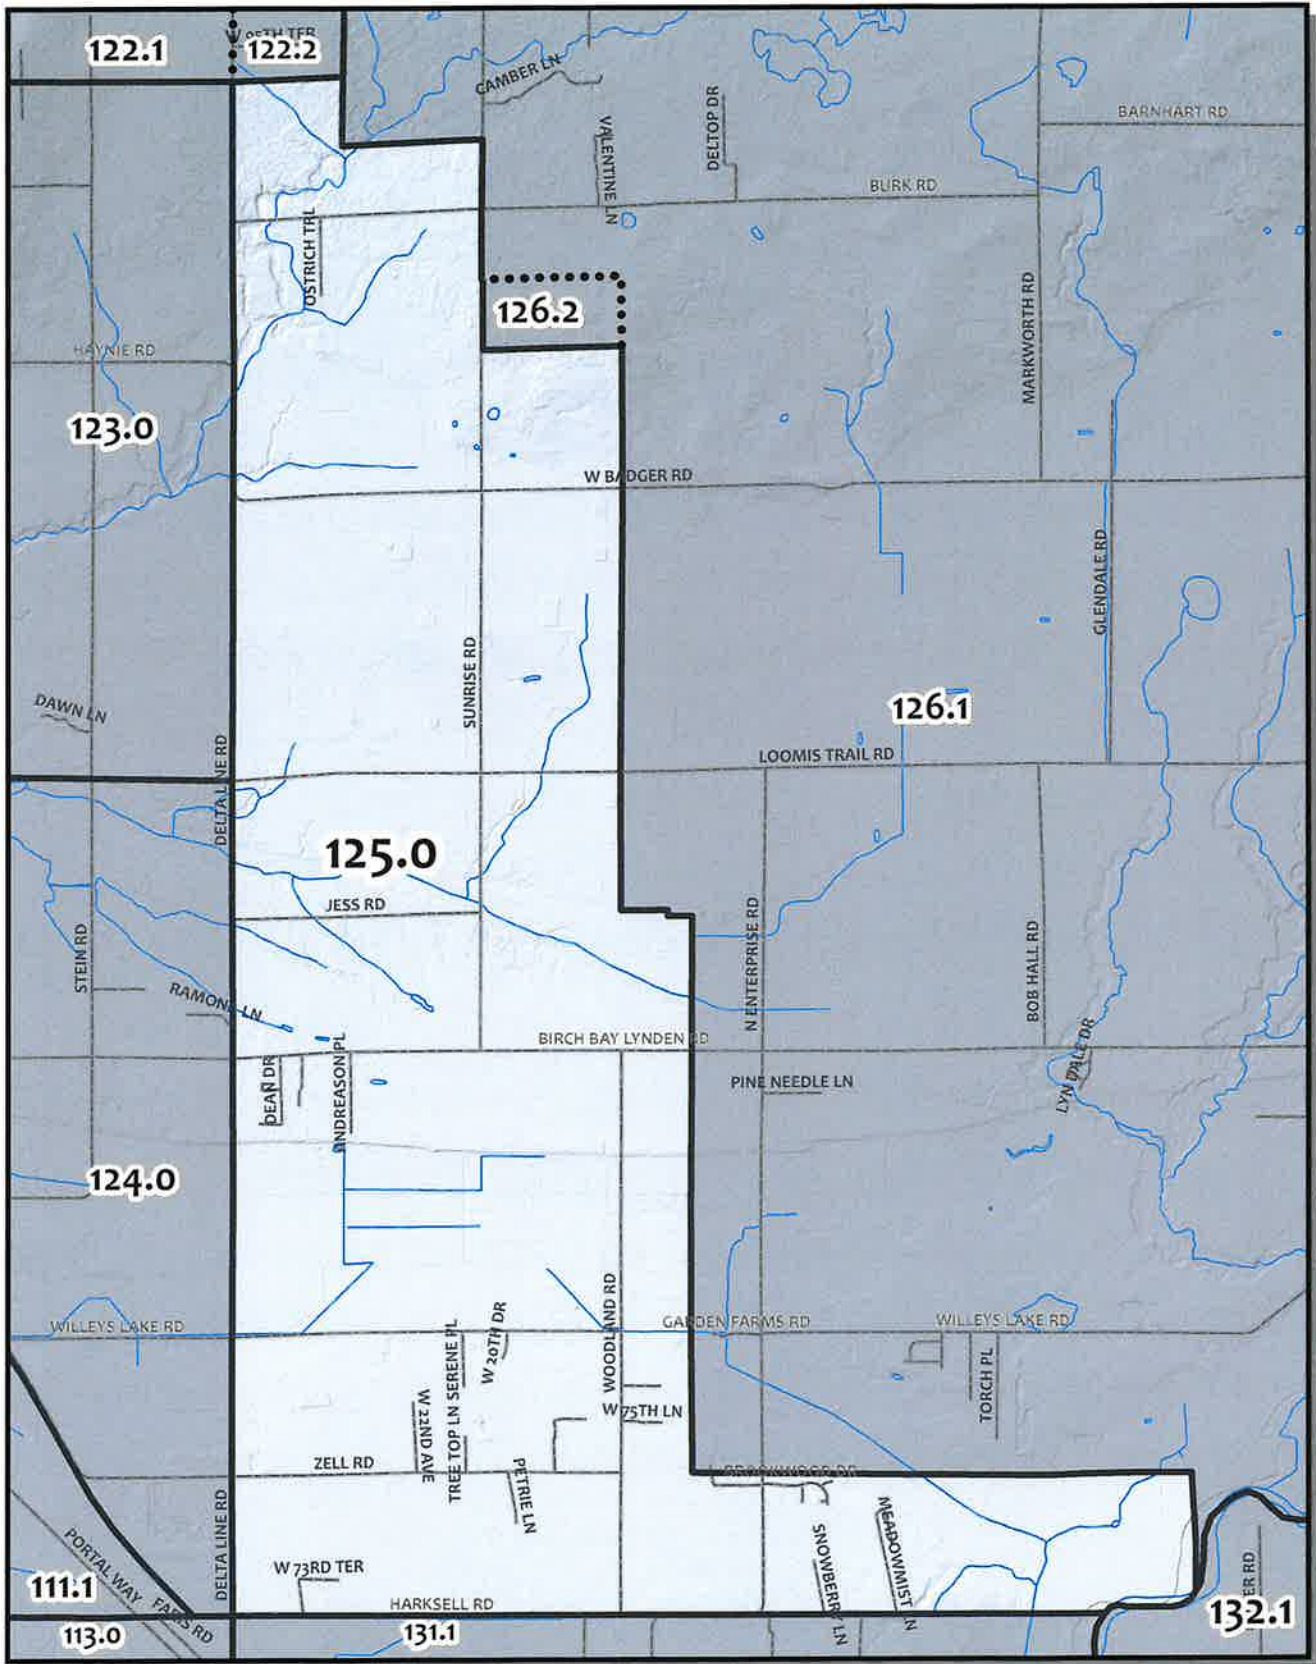

Whatcom County Precinct 125

County Council District 4
Legislative District 42
Congressional District 2