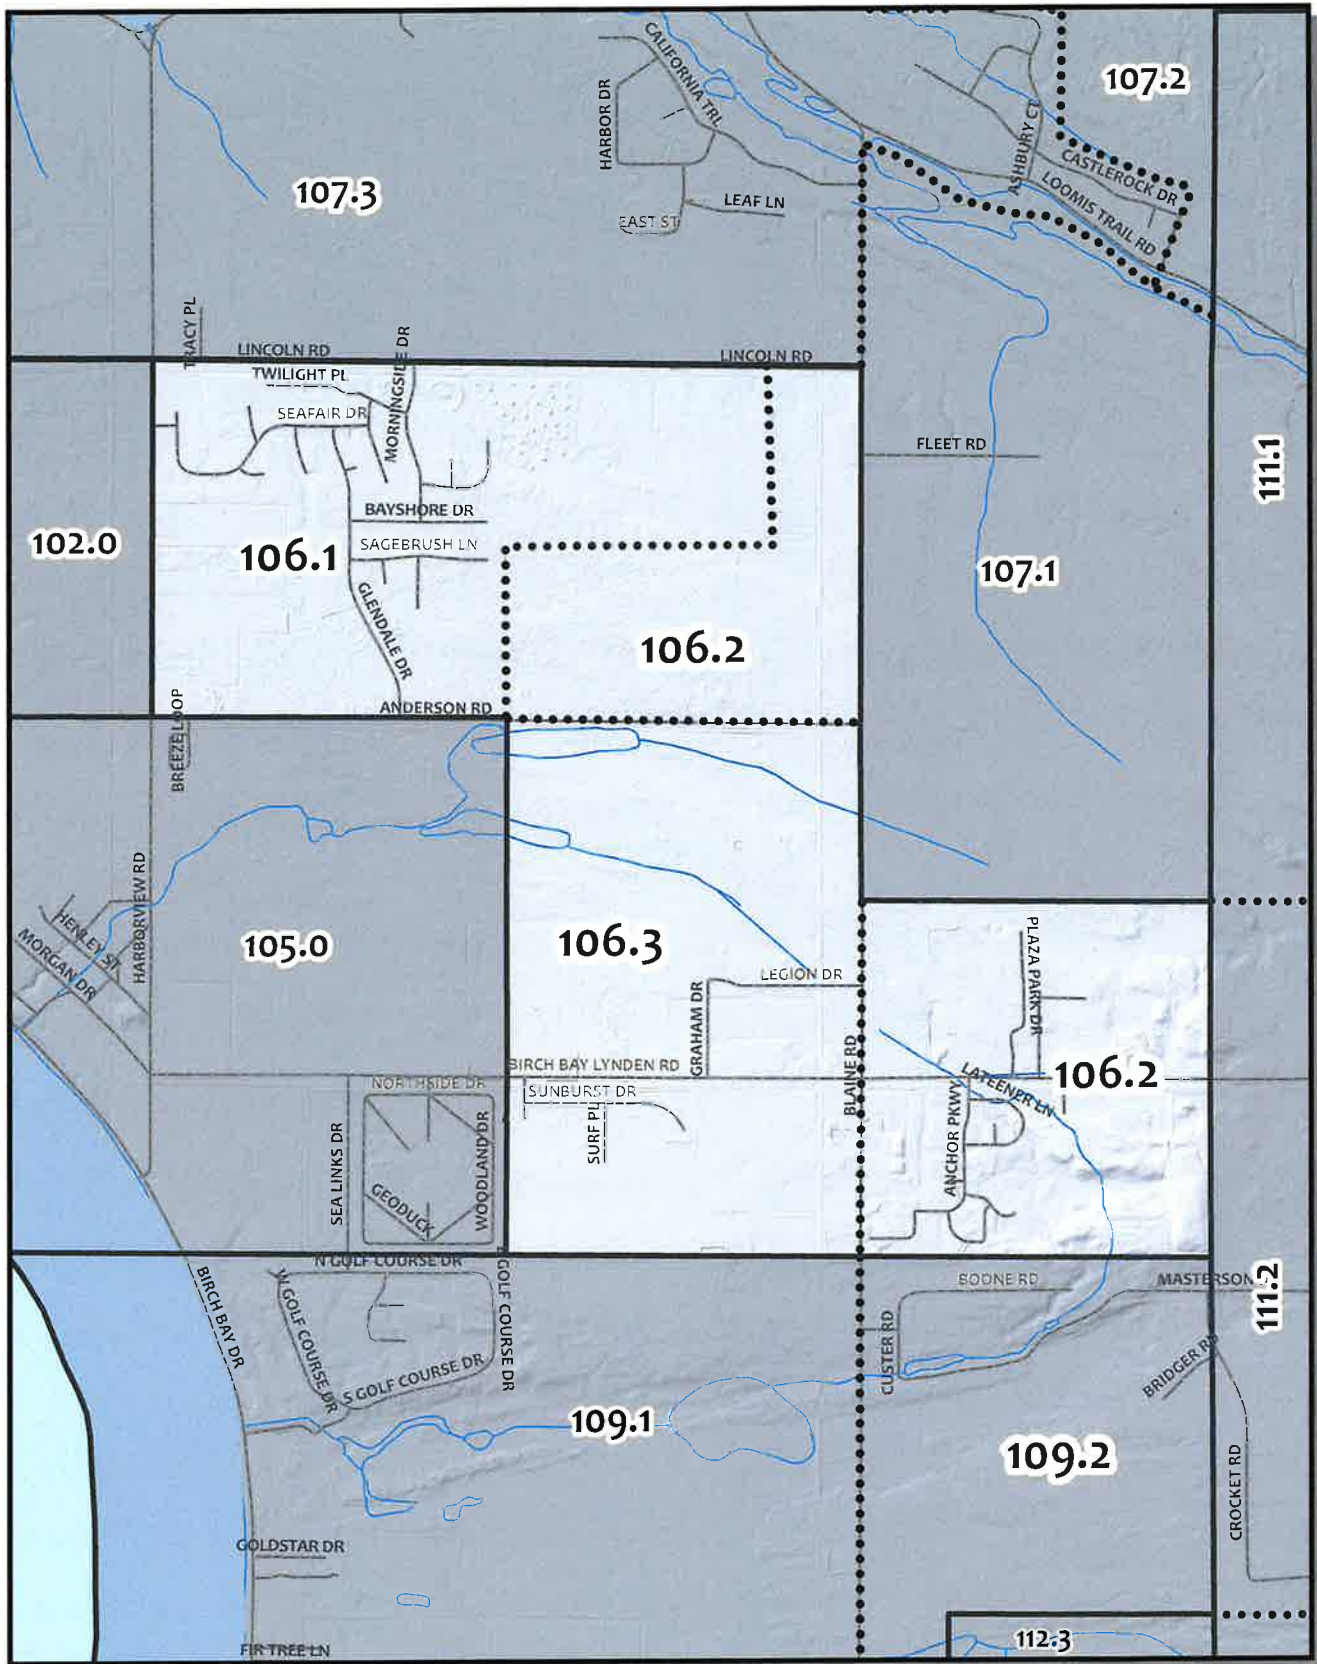

Whatcom County Precinct 106

County Council District 5
Legislative District 42
Congressional District 2

0 265 530 1,060 Feet