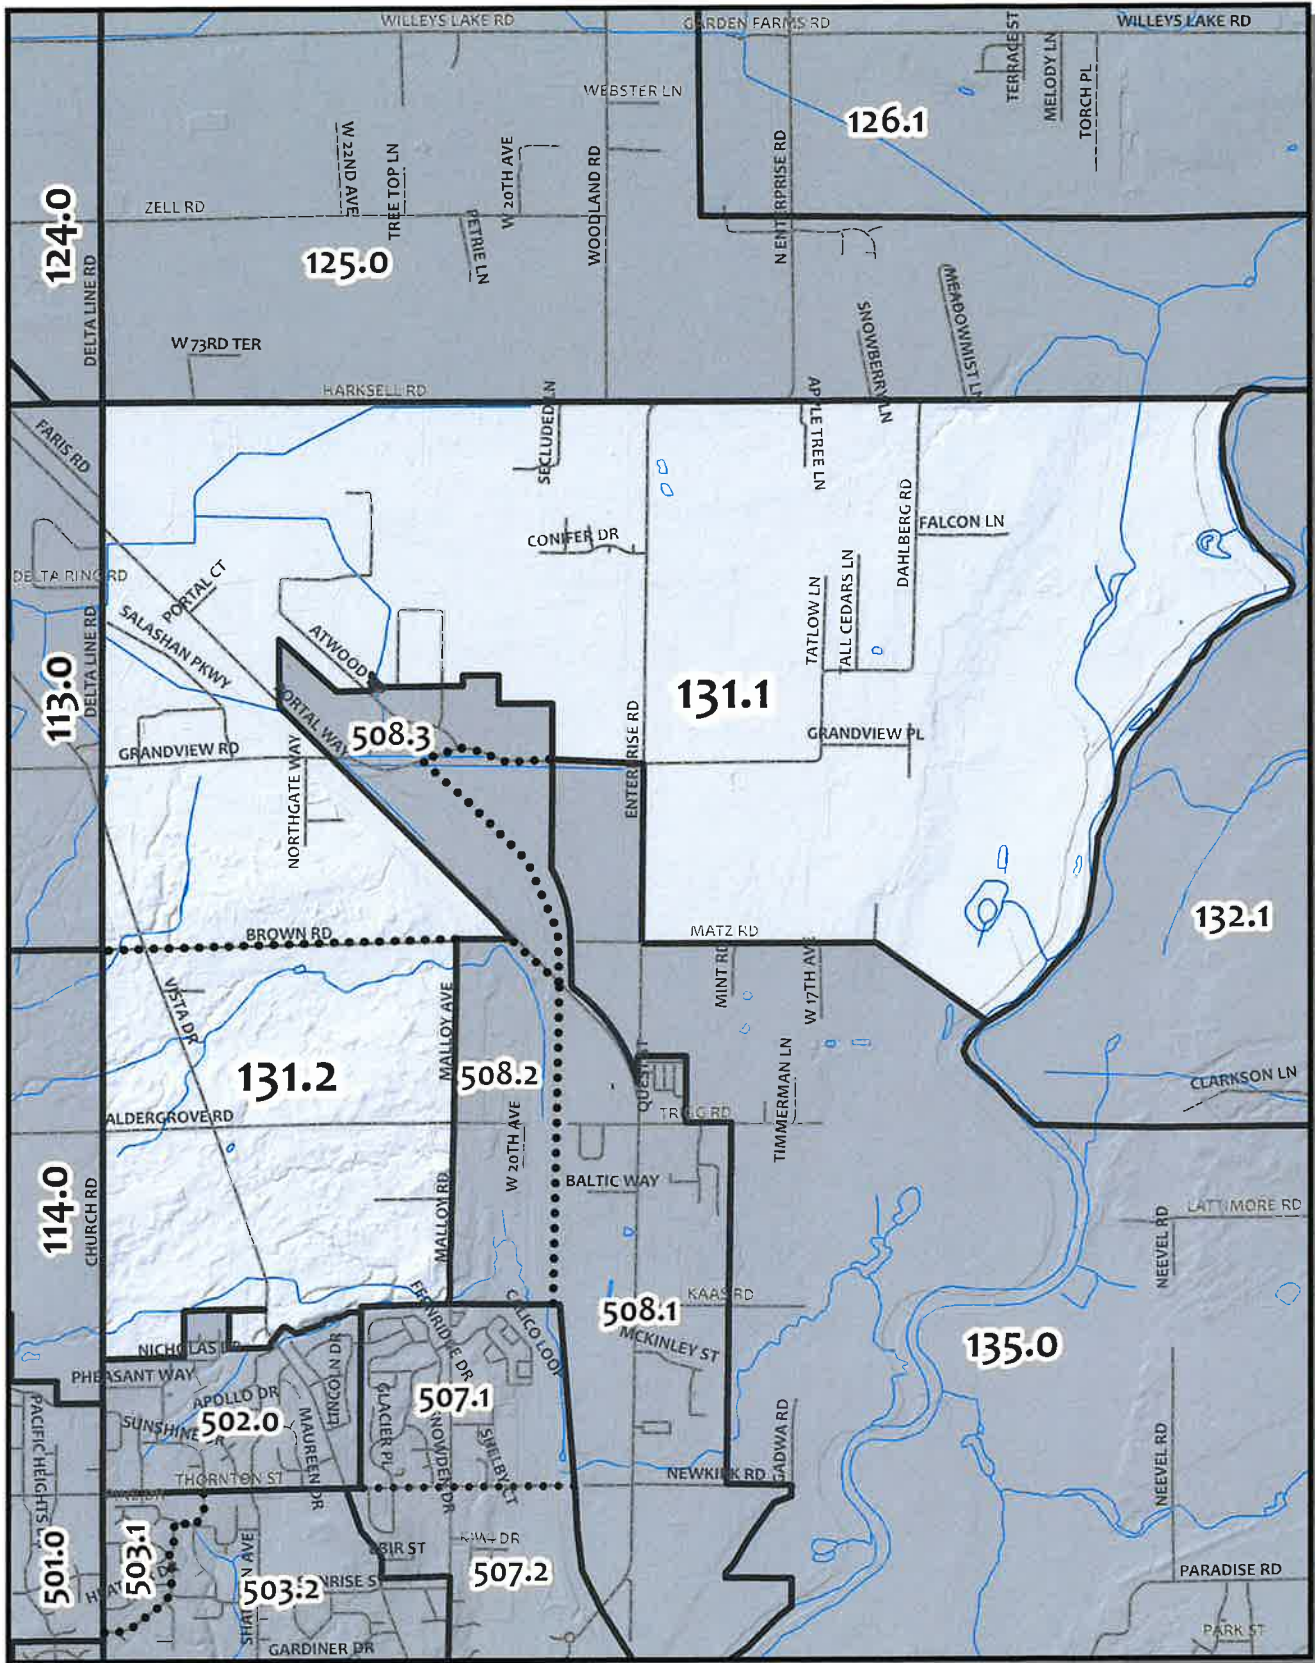

Whatcom County Precinct 131

County Council District 4
Legislative District 42
Congressional District 2