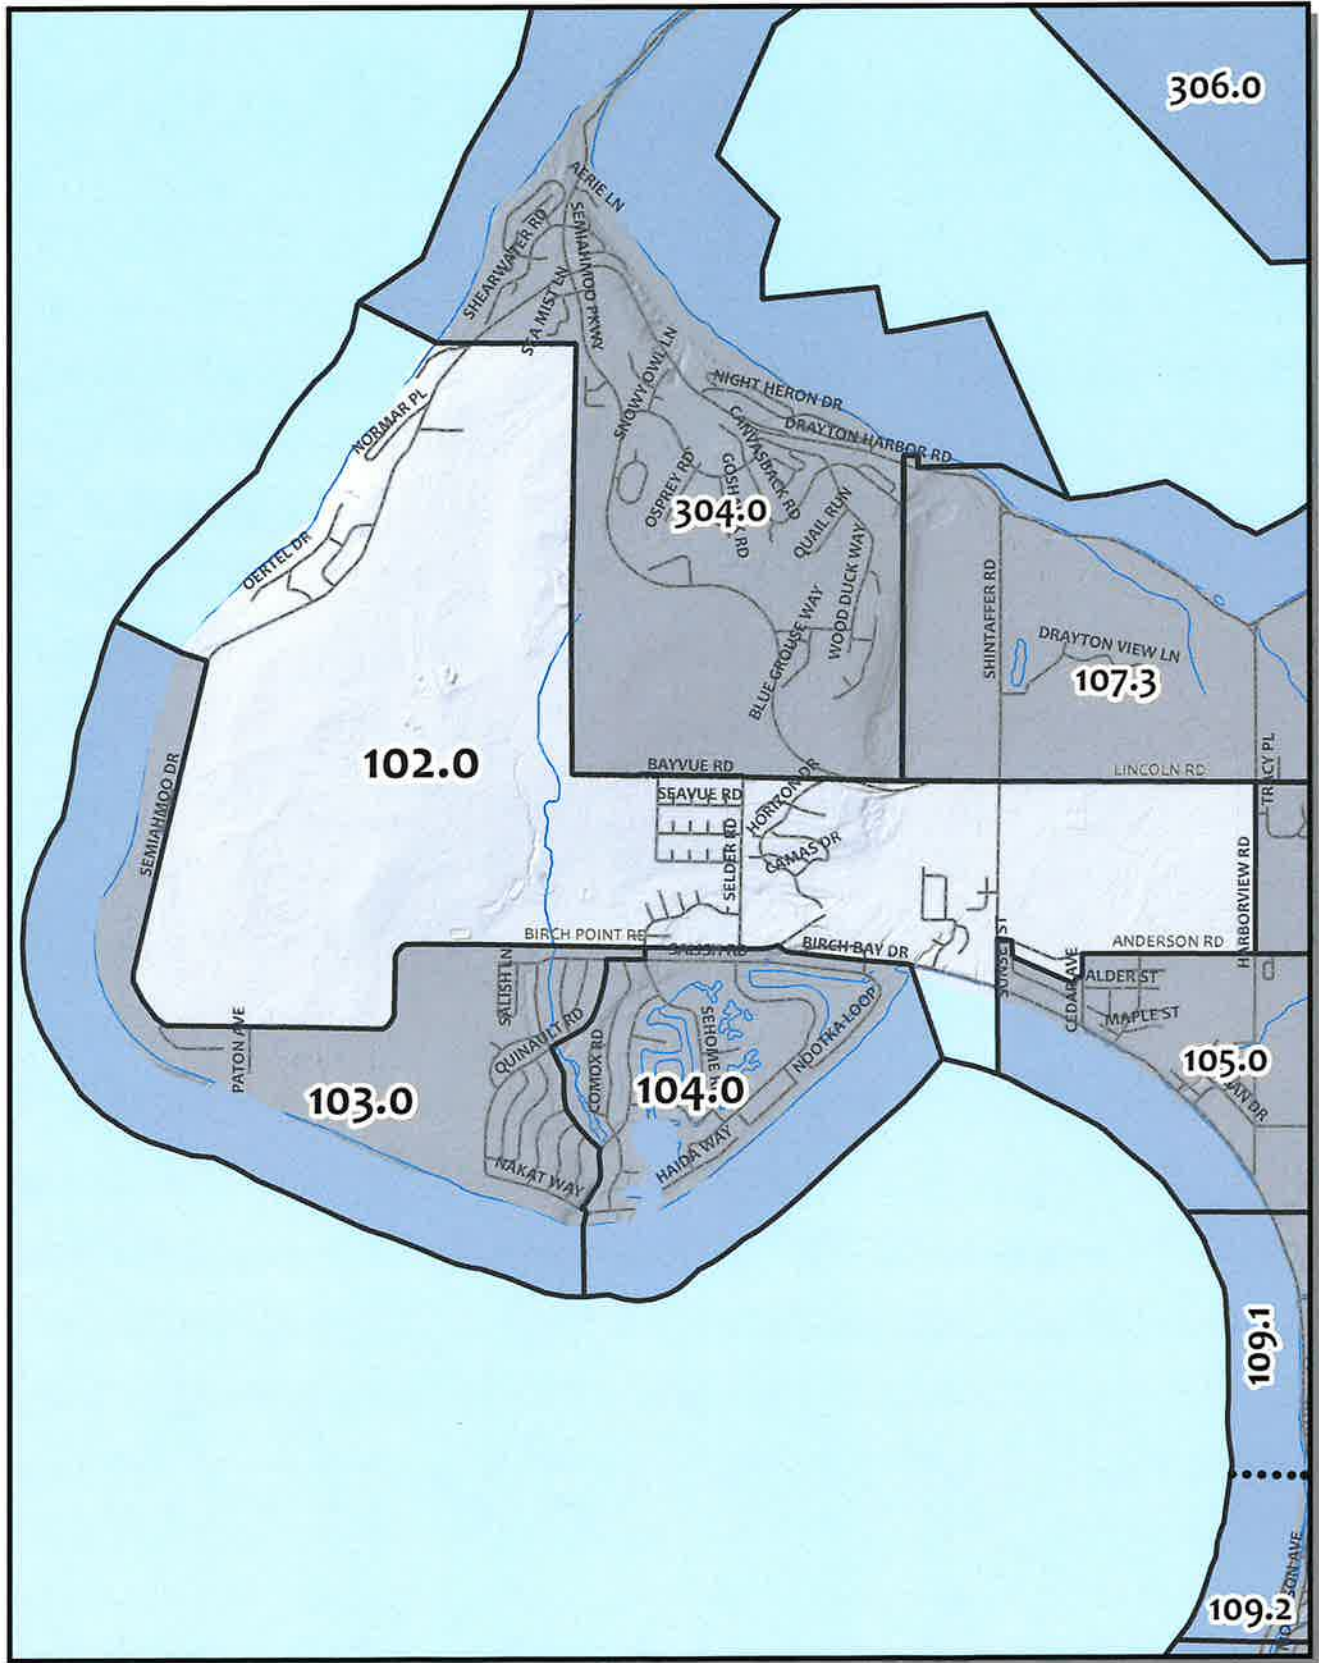

Whatcom County Precinct 102

County Council District 5
Legislative District 42
Congressional District 2

0 550 1,100 2,200
Feet