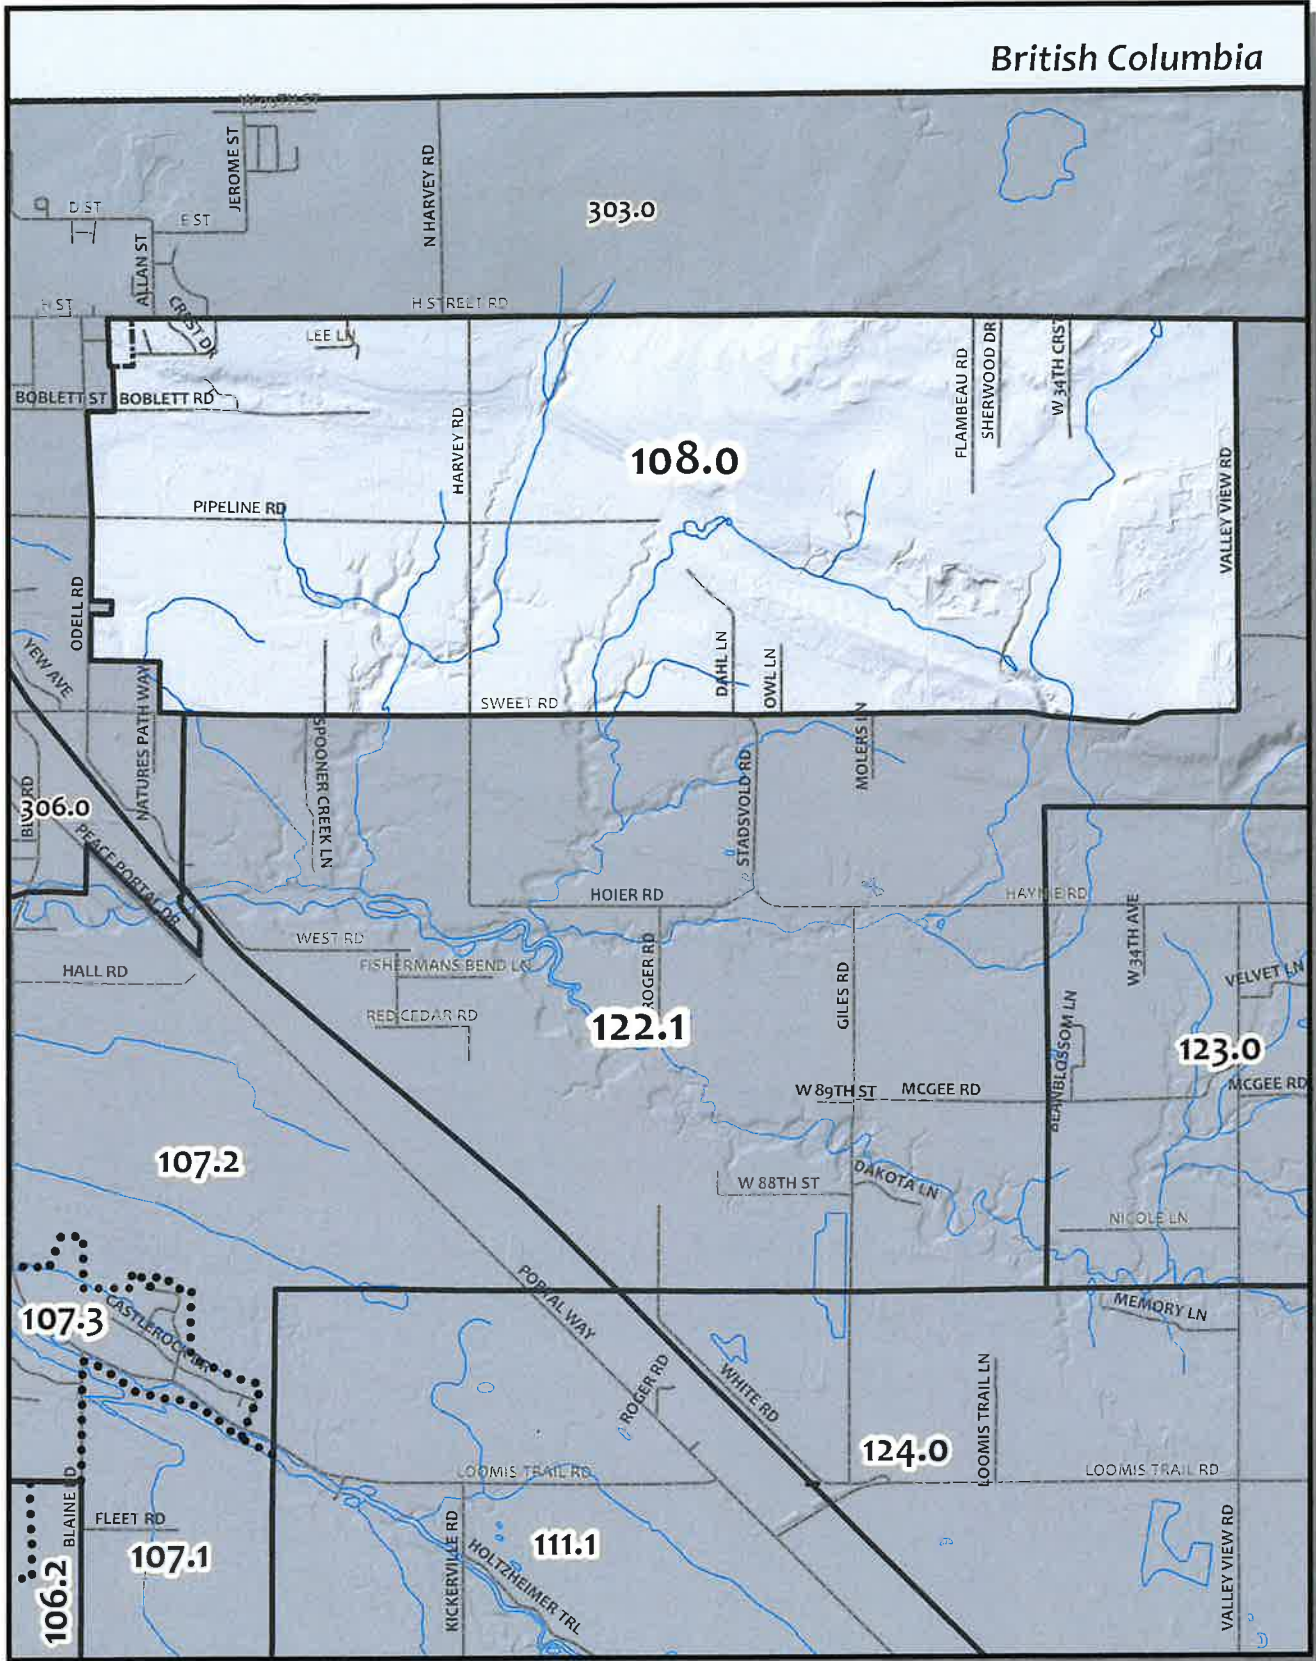

Whatcom County Precinct 108

County Council District 5
Legislative District 42
Congressional District 2