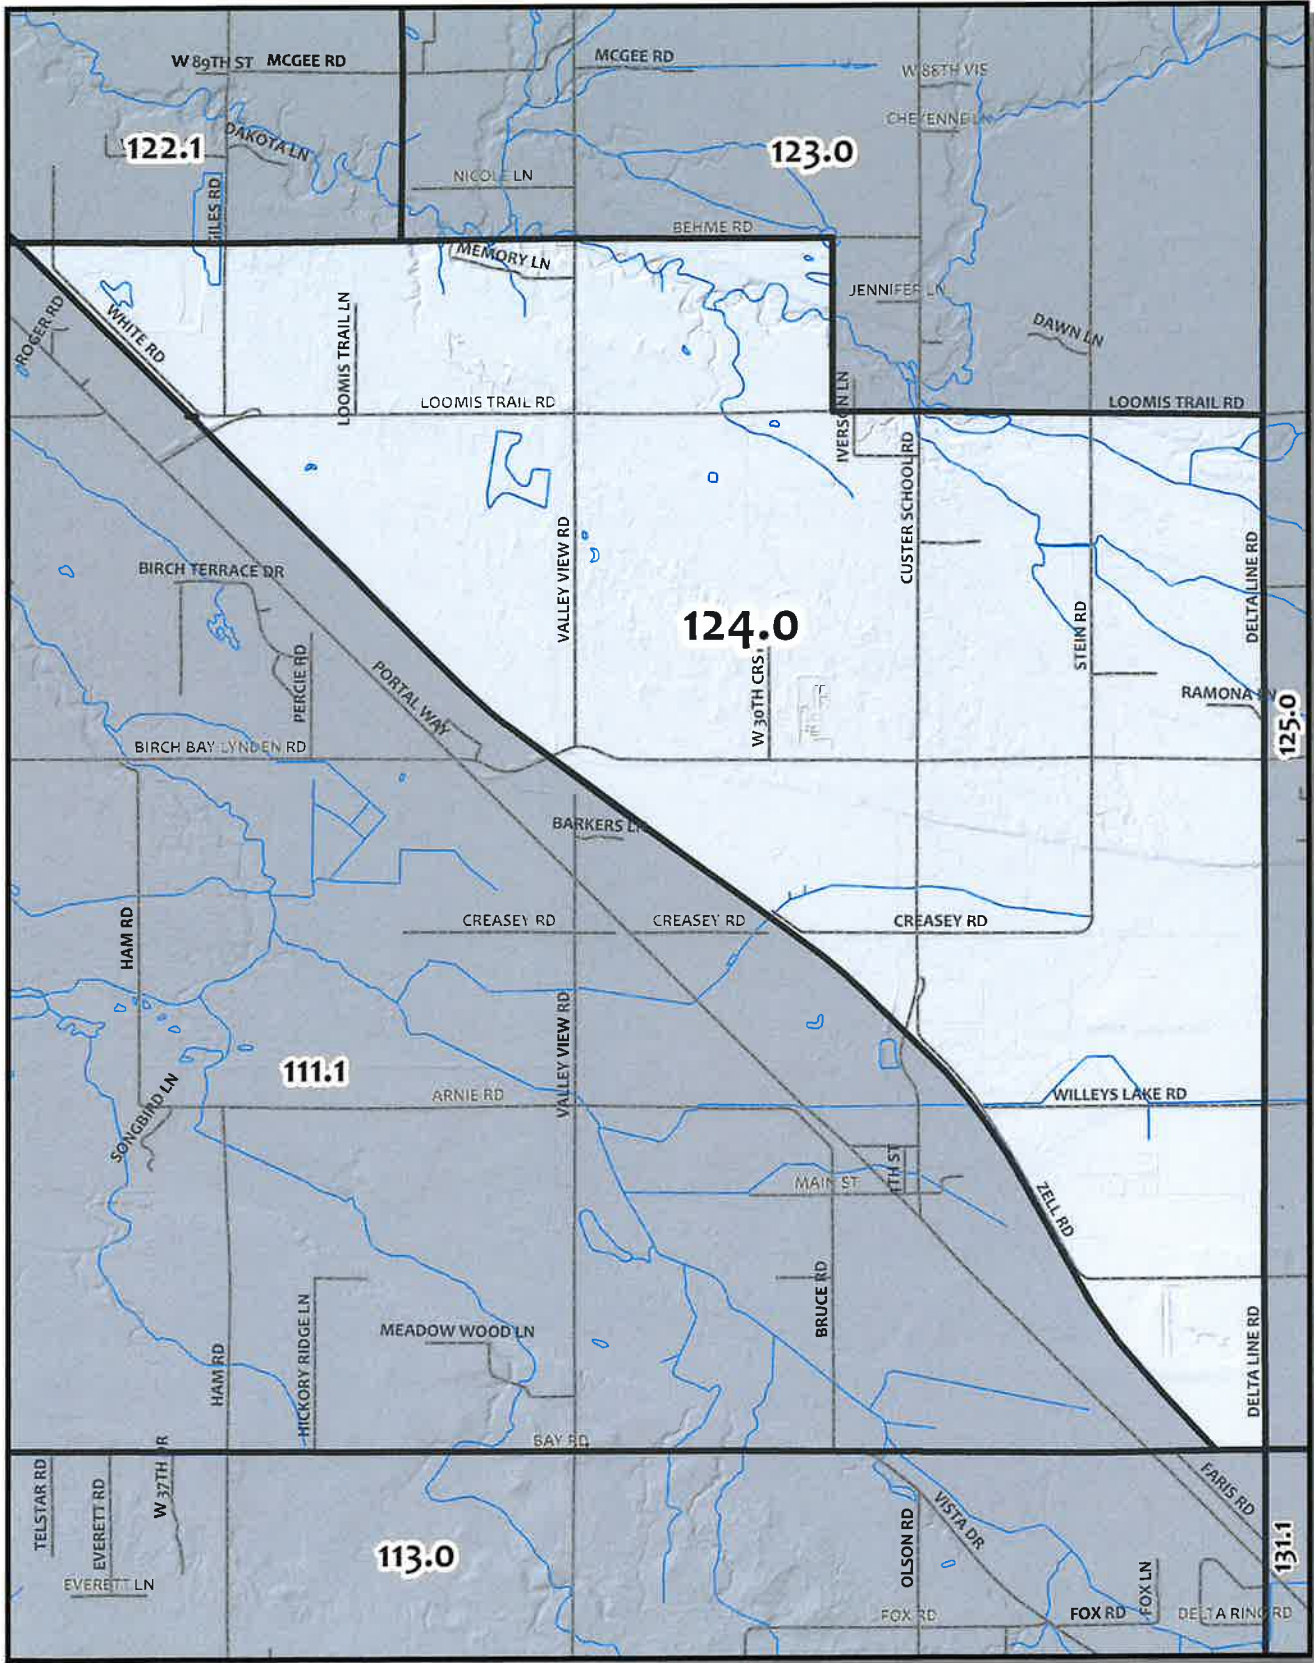

Whatcom County Precinct 124

County Council District 4
Legislative District 42
Congressional District 2