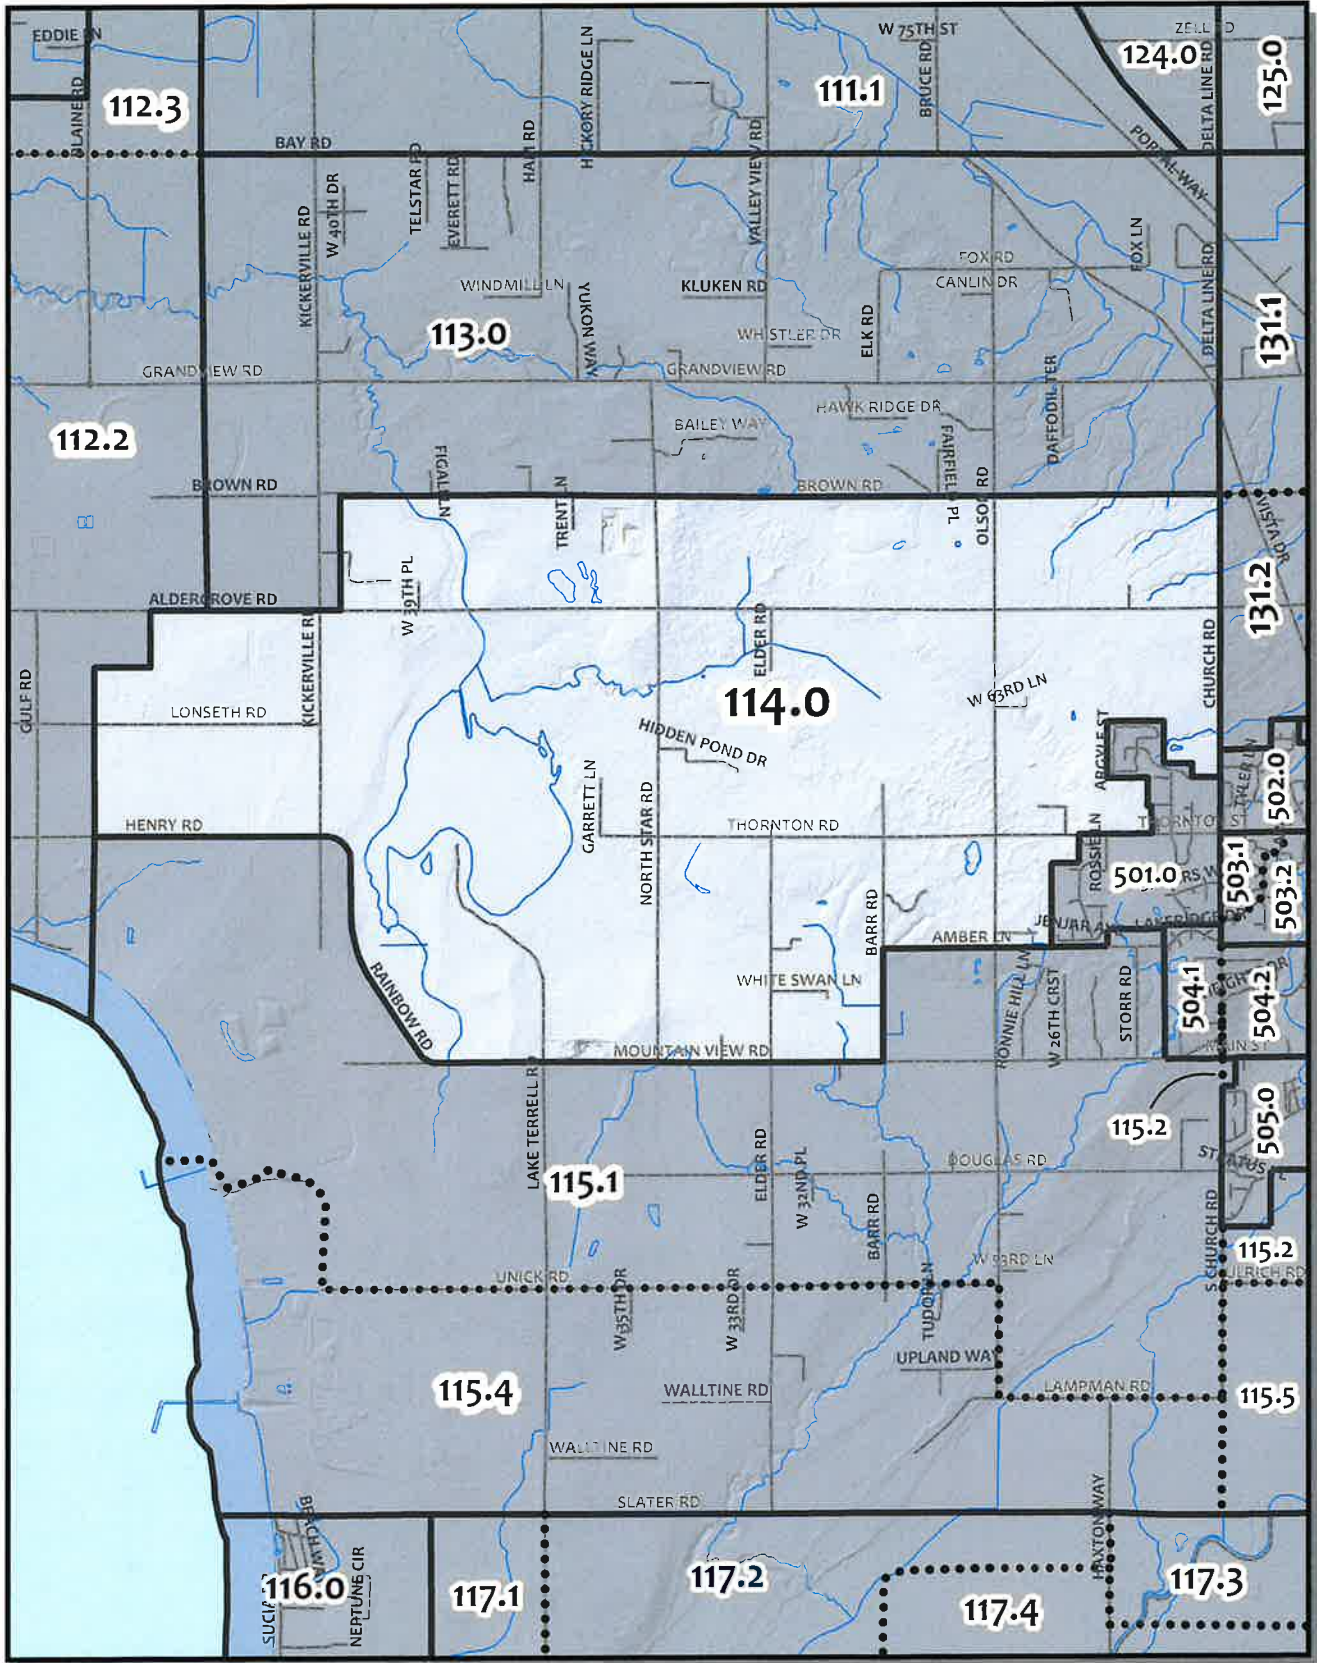

Whatcom County Precinct 114

County Council District 5
Legislative District 42
Congressional District 2

0 800 1,600 3,200 Feet