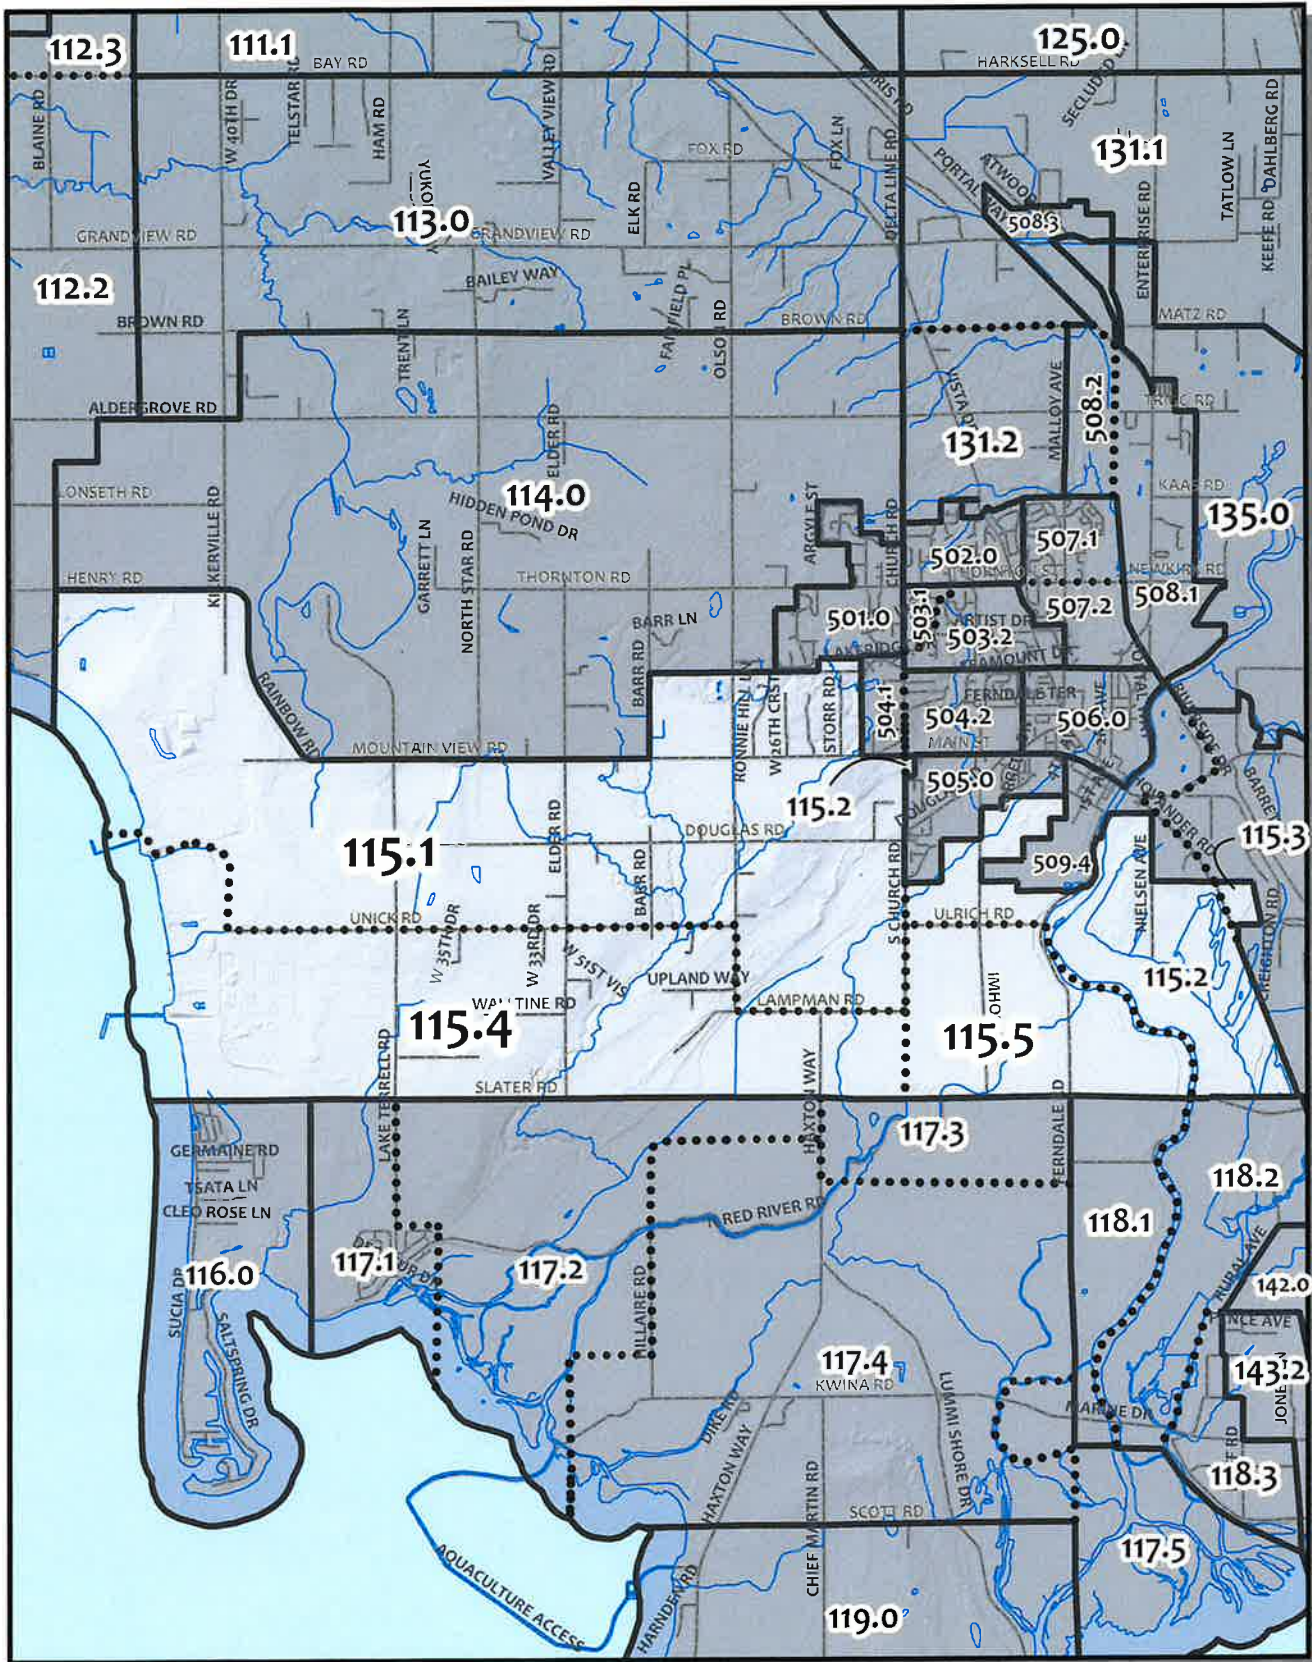

Whatcom County Precinct 115

County Council District 5
Legislative District 42
Congressional District 2