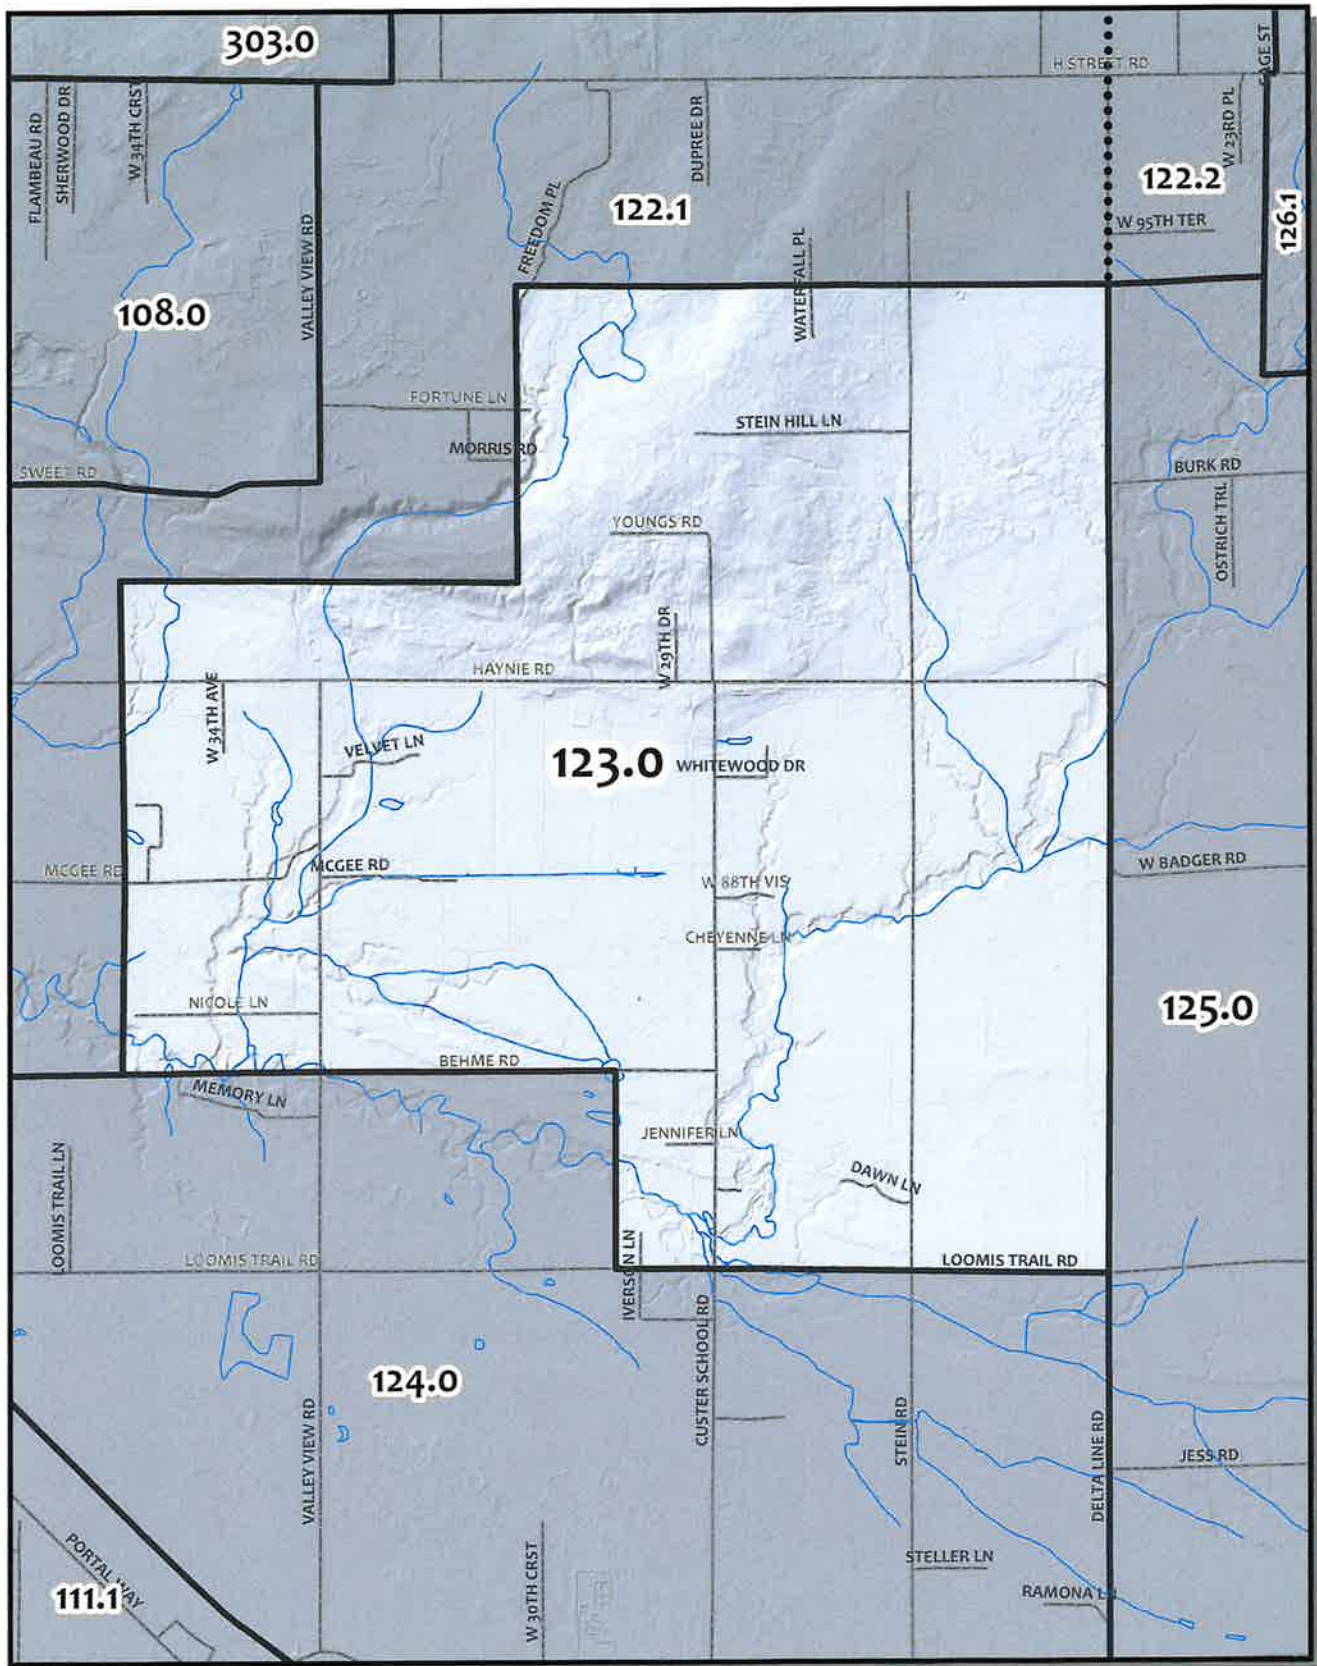

Whatcom County Precinct 123

County Council District 4
Legislative District 42
Congressional District 2