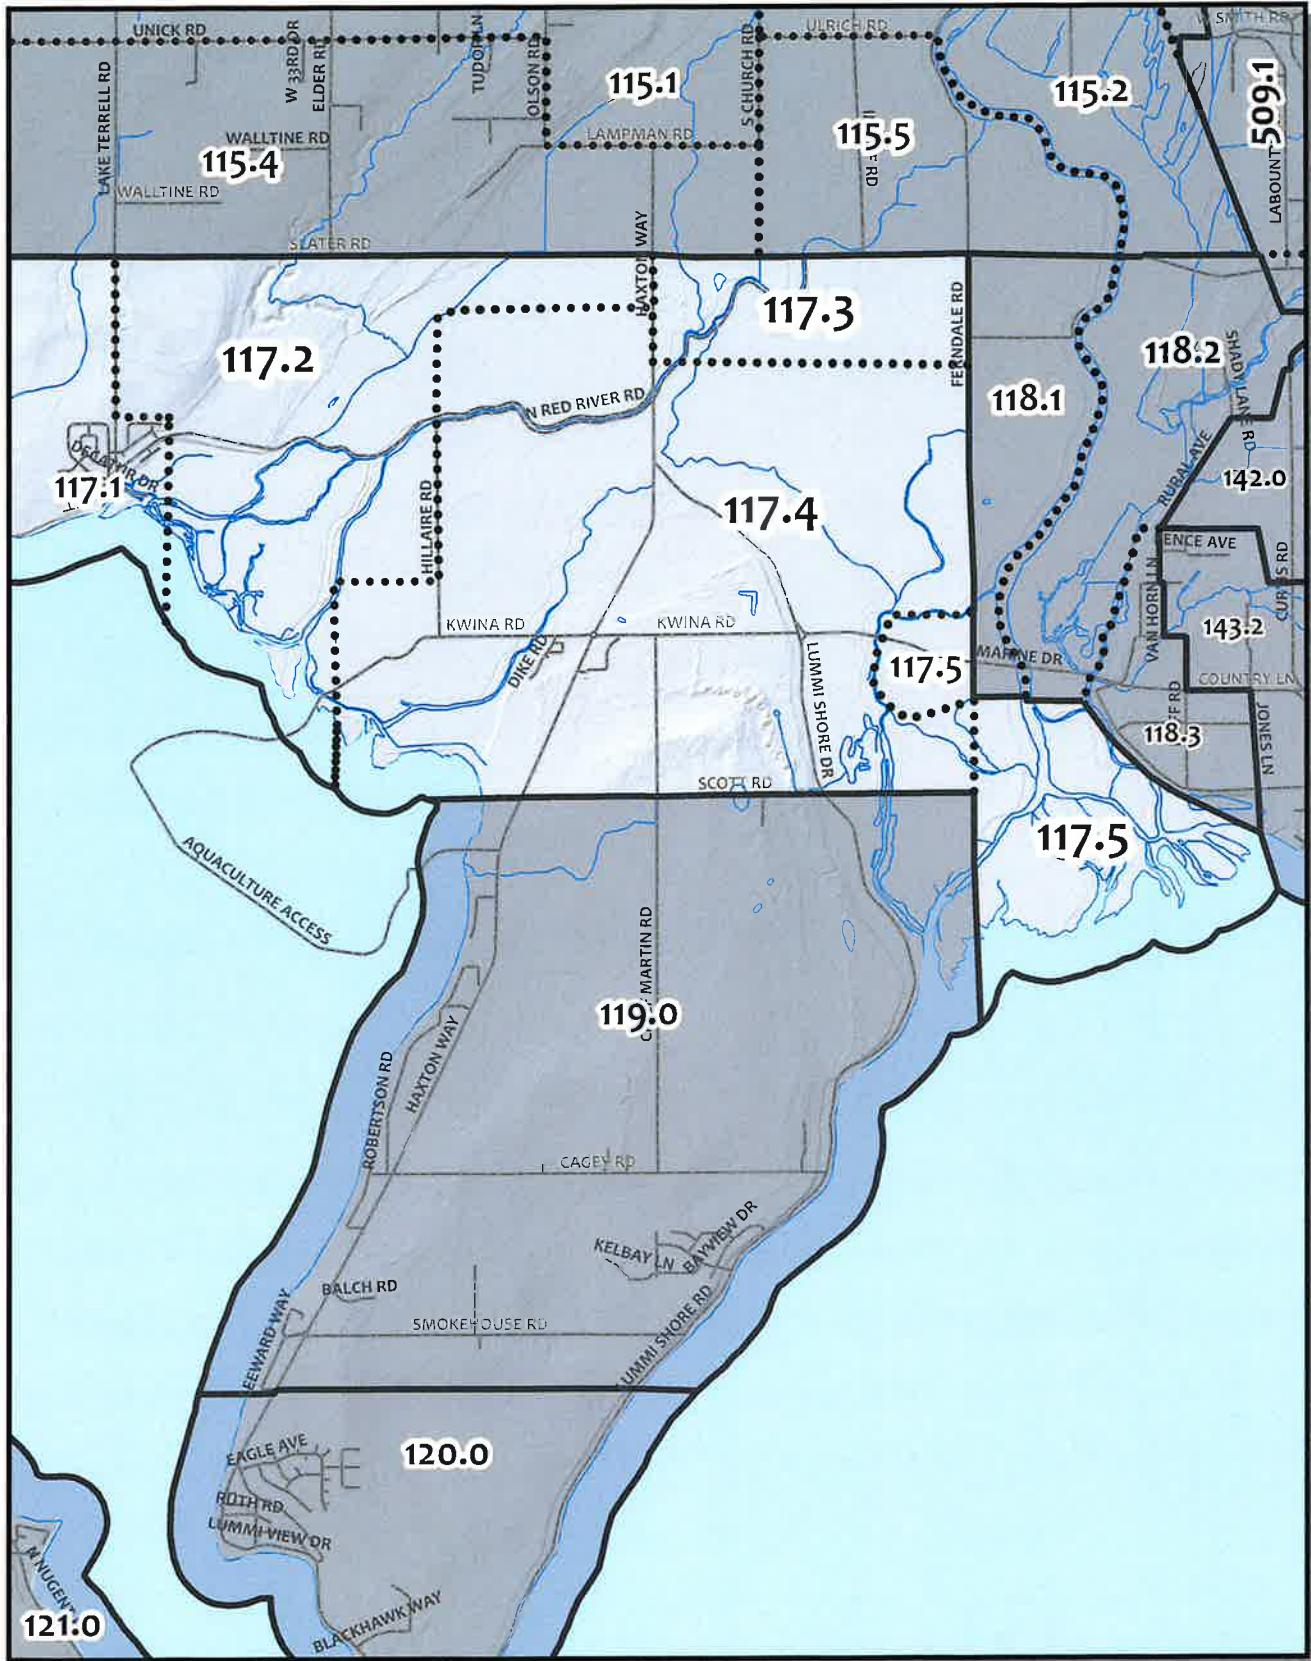

Whatcom County Precinct 117

County Council District 5
Legislative District 42
Congressional District 2