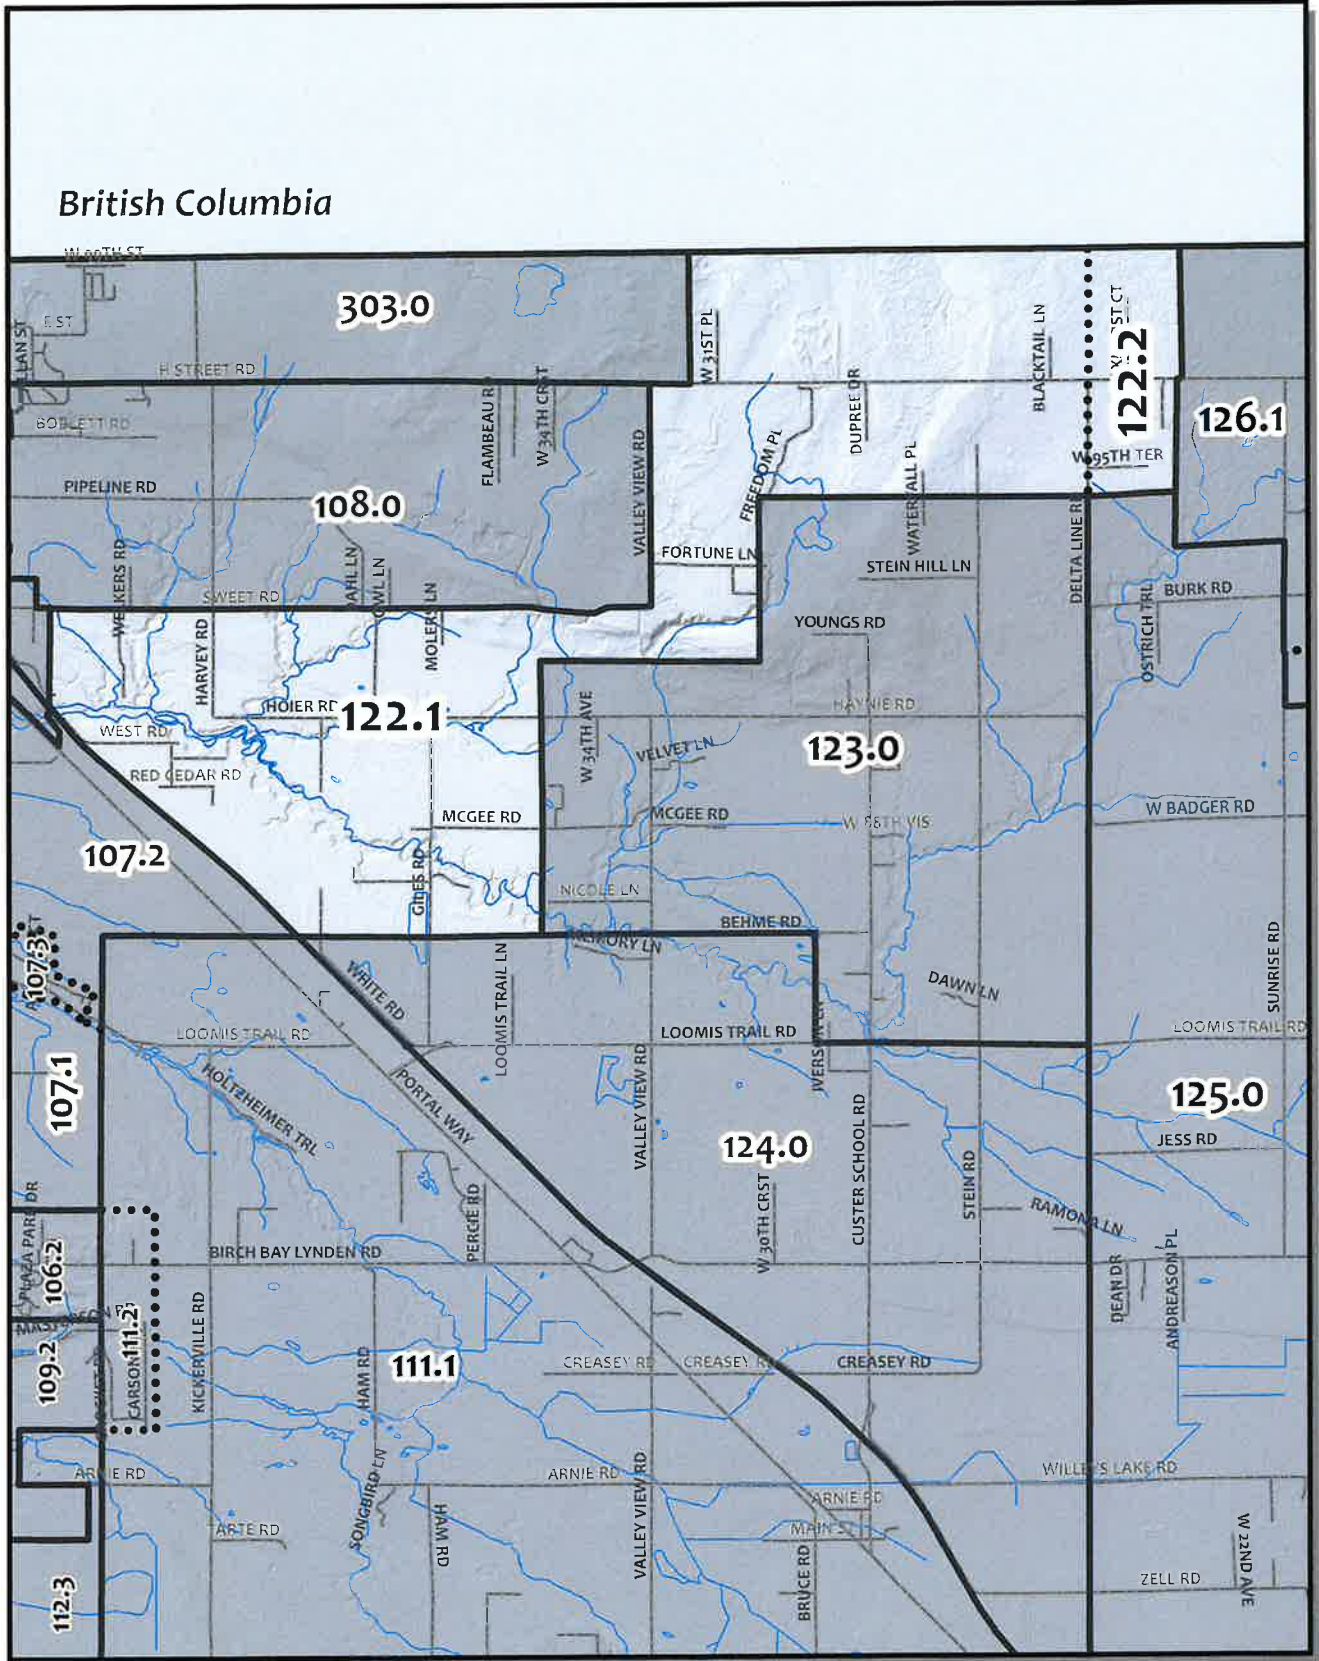

British Columbia

Whatcom County Precinct 122

County Council District 4
Legislative District 42
Congressional District 2