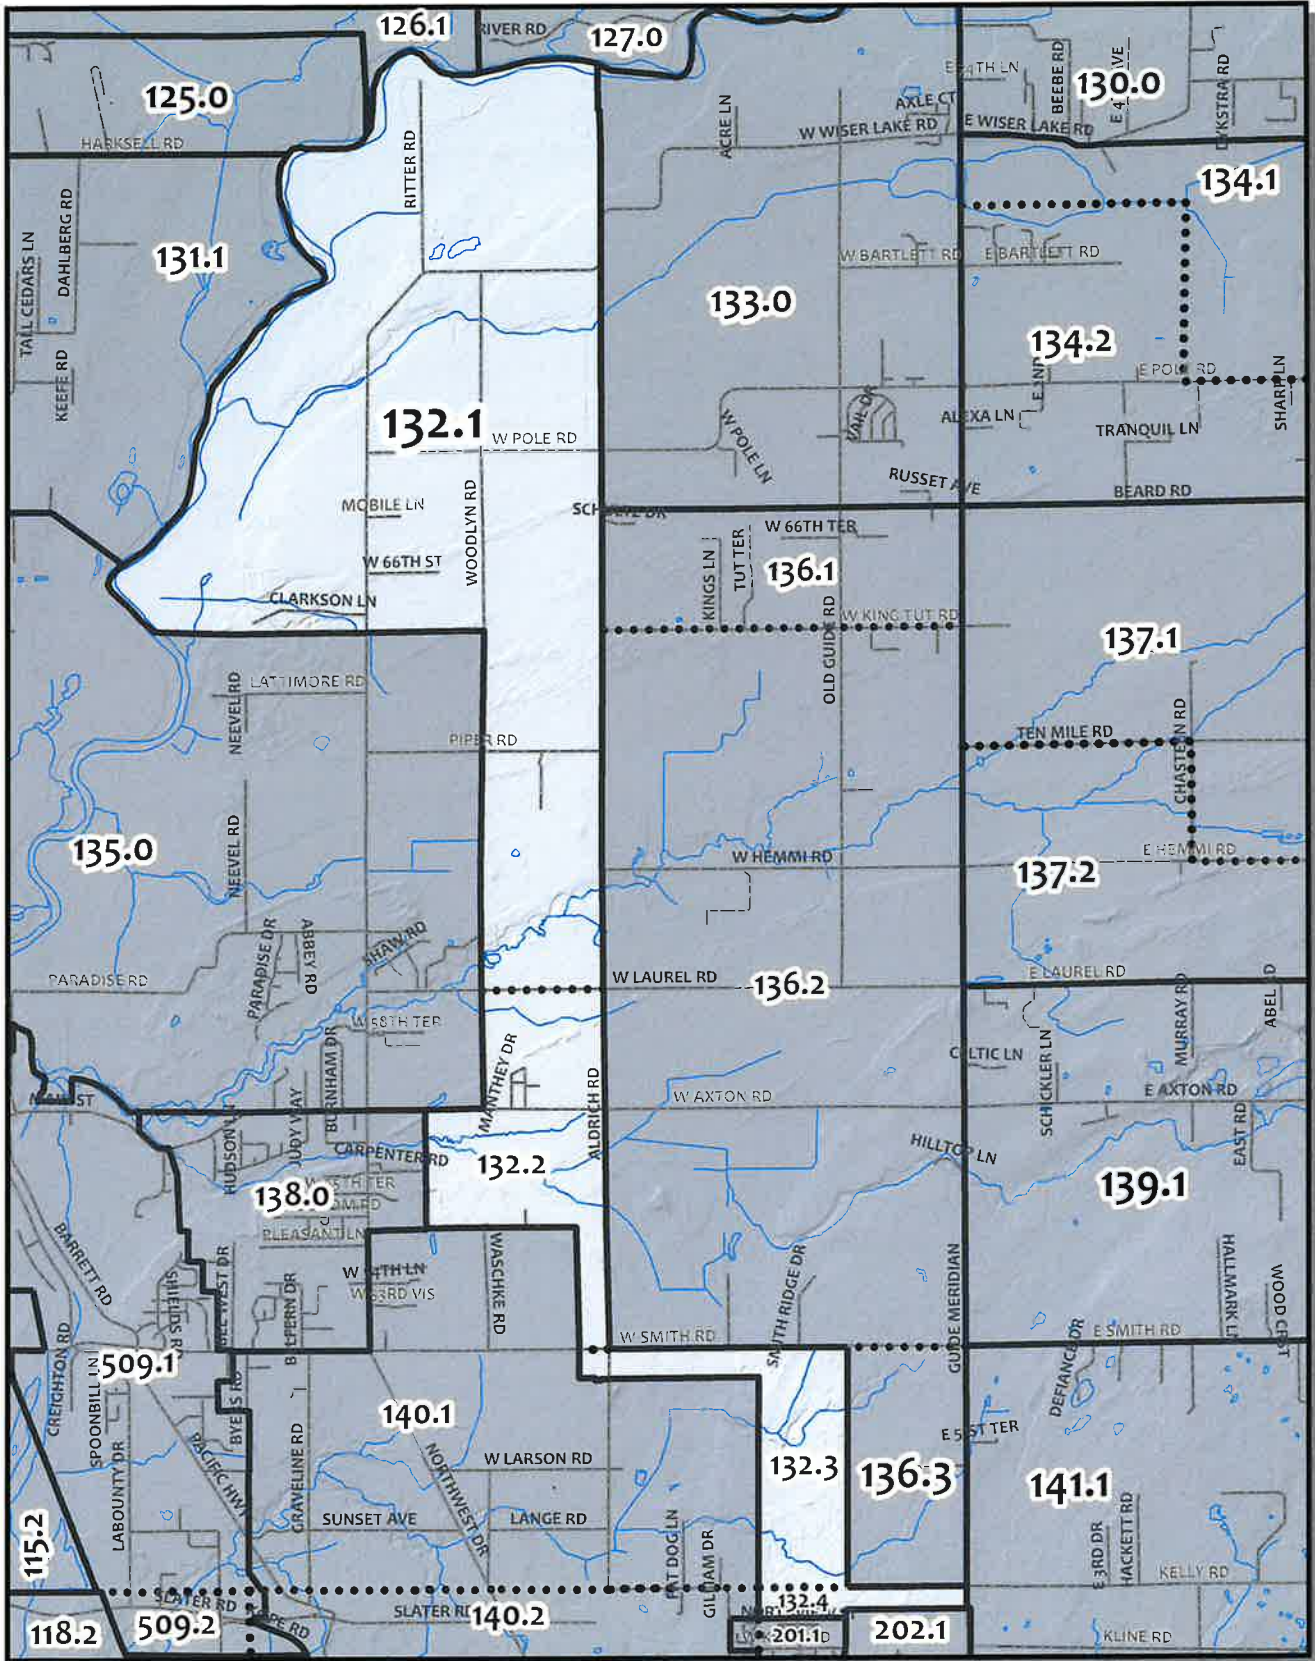

Whatcom County Precinct 132
County Council District 4
Legislative District 42
Congressional District 2

USE OF WHATCOM COUNTY'S GIS DATA IMPLIES THE USER'S AGREEMENT WITH THE FOLLOWING STATEMENT: