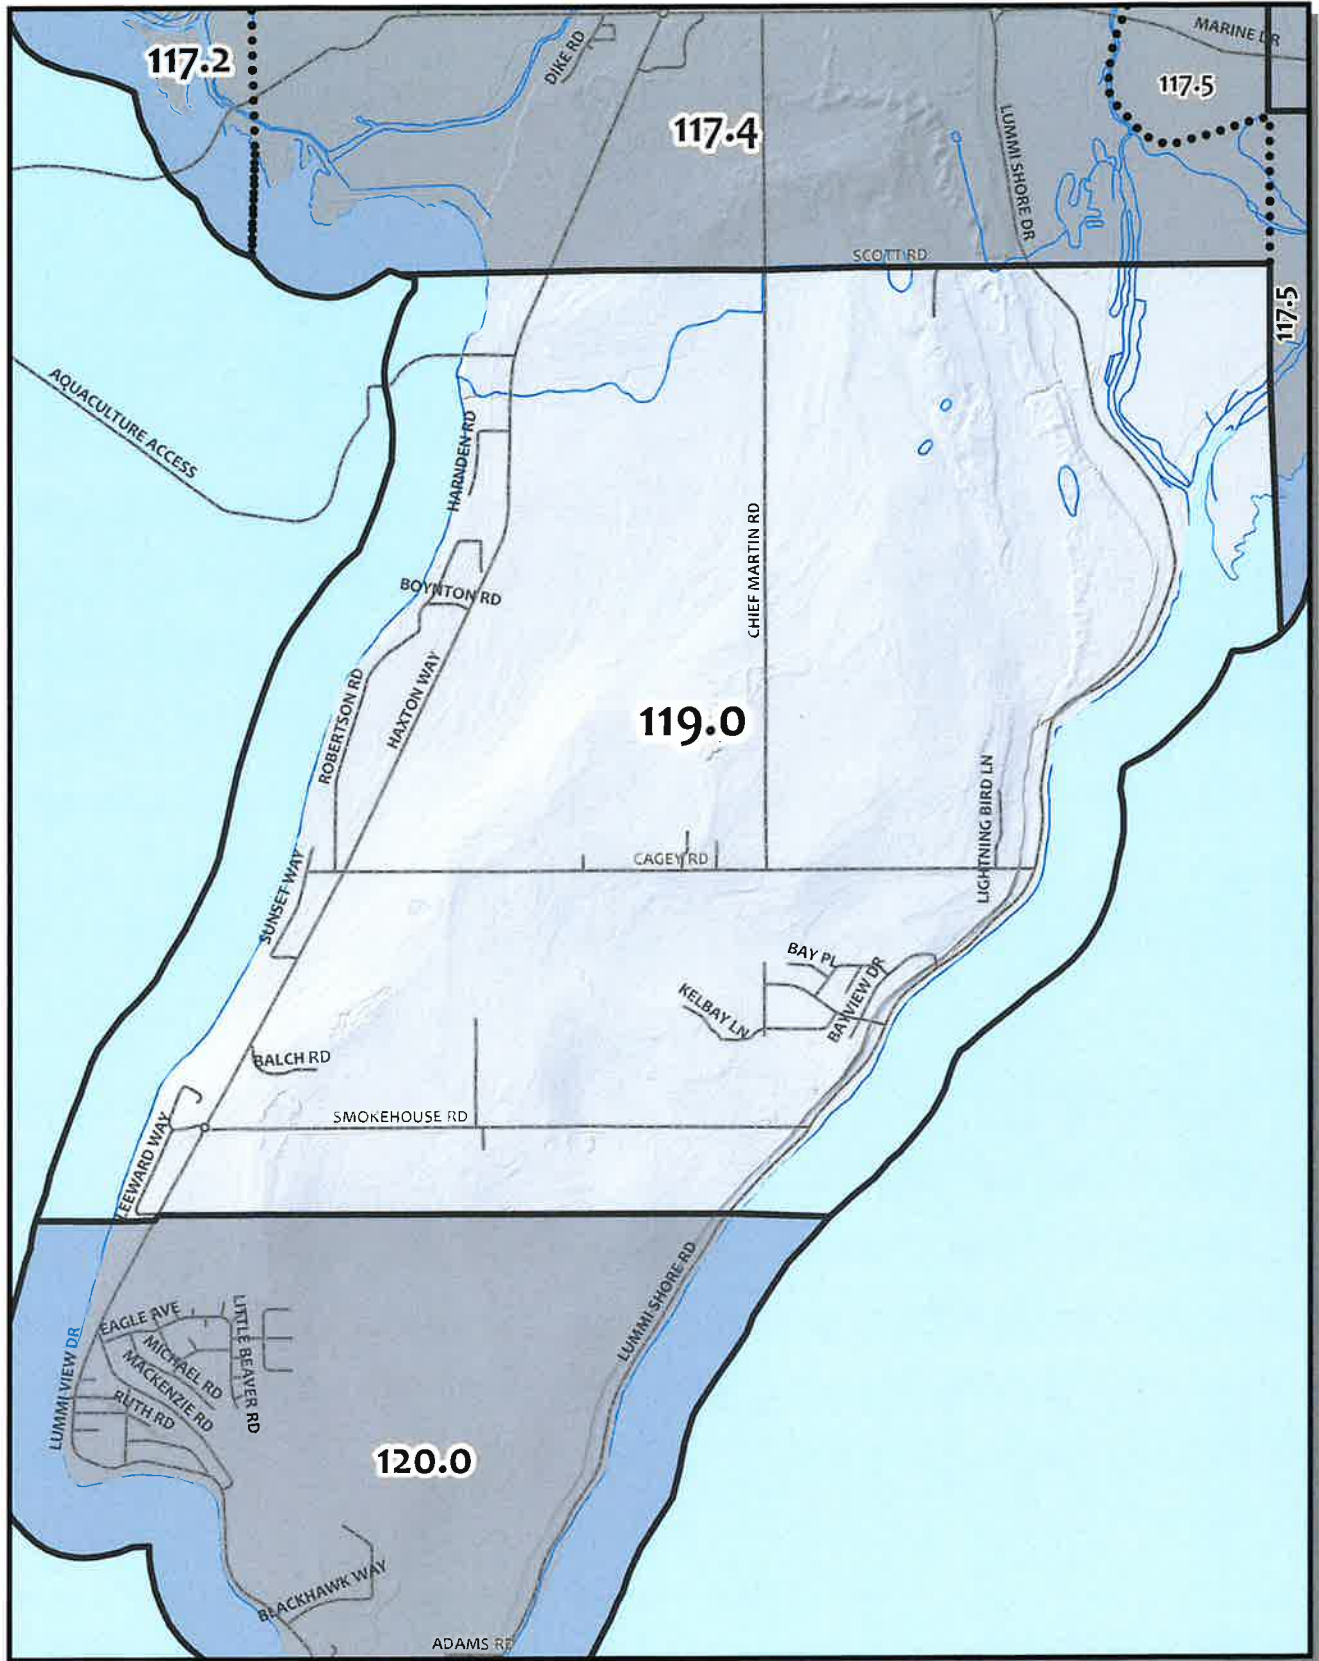

Whatcom County Precinct 119

County Council District 5
Legislative District 42
Congressional District 2