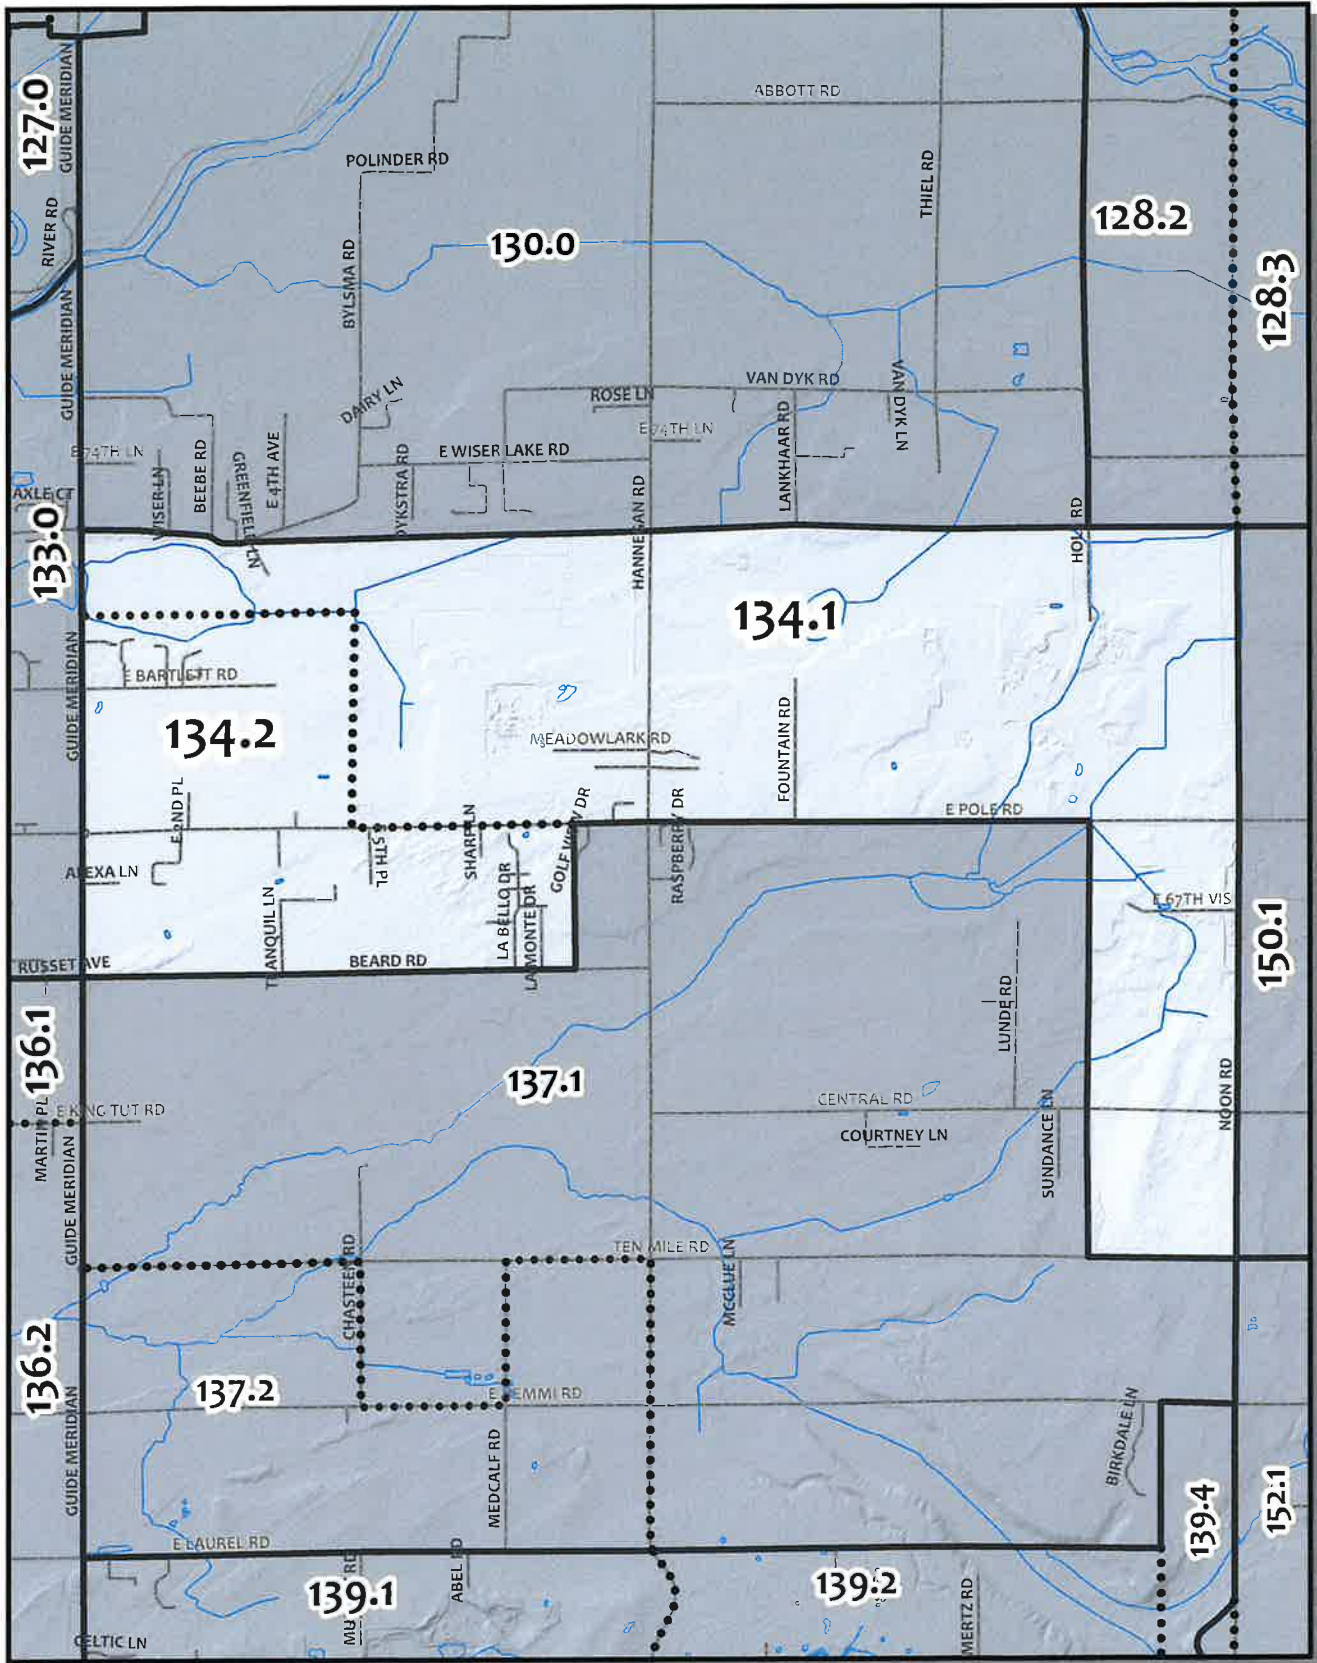

Whatcom County Precinct 134

County Council District 4
Legislative District 42
Congressional District 2