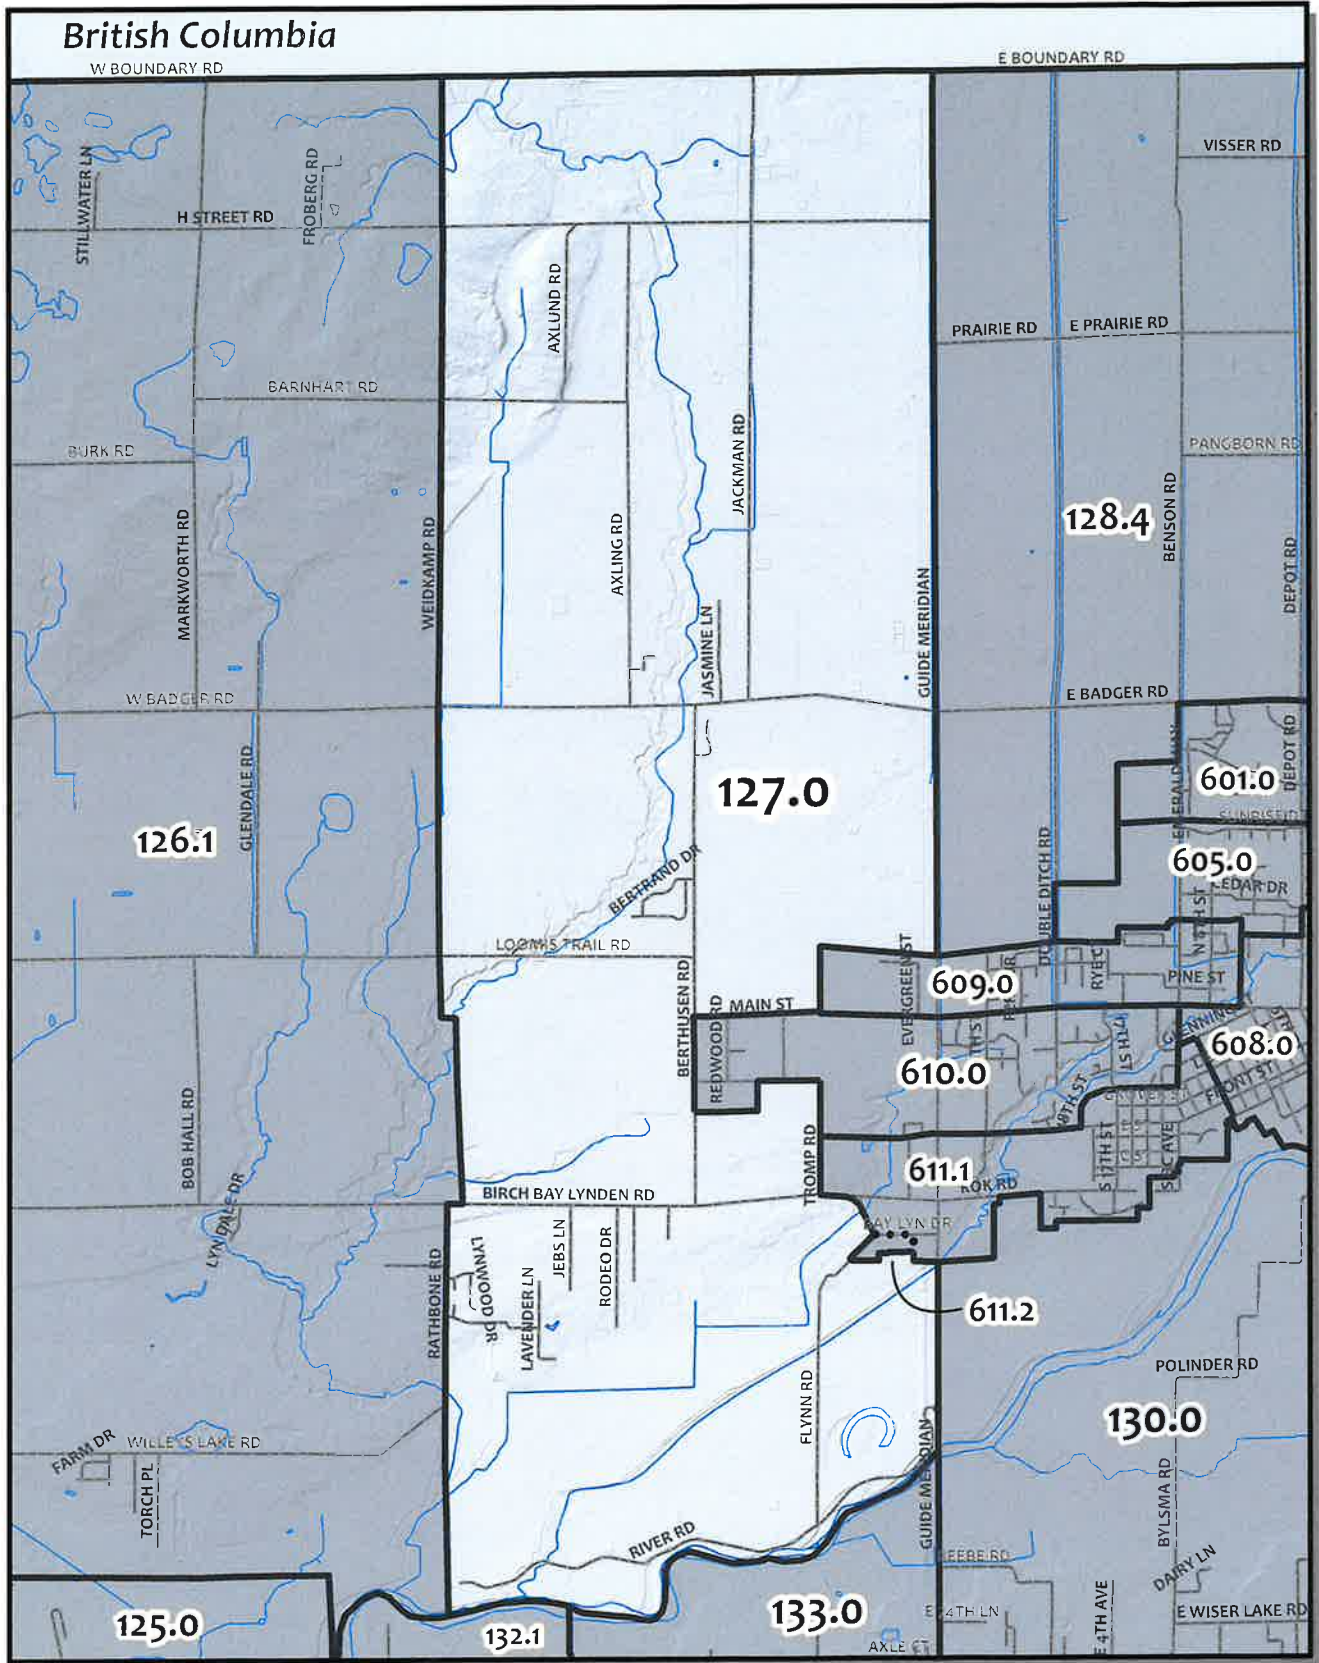

Whatcom County Precinct 127
County Council District 4
Legislative District 42
Congressional District 2