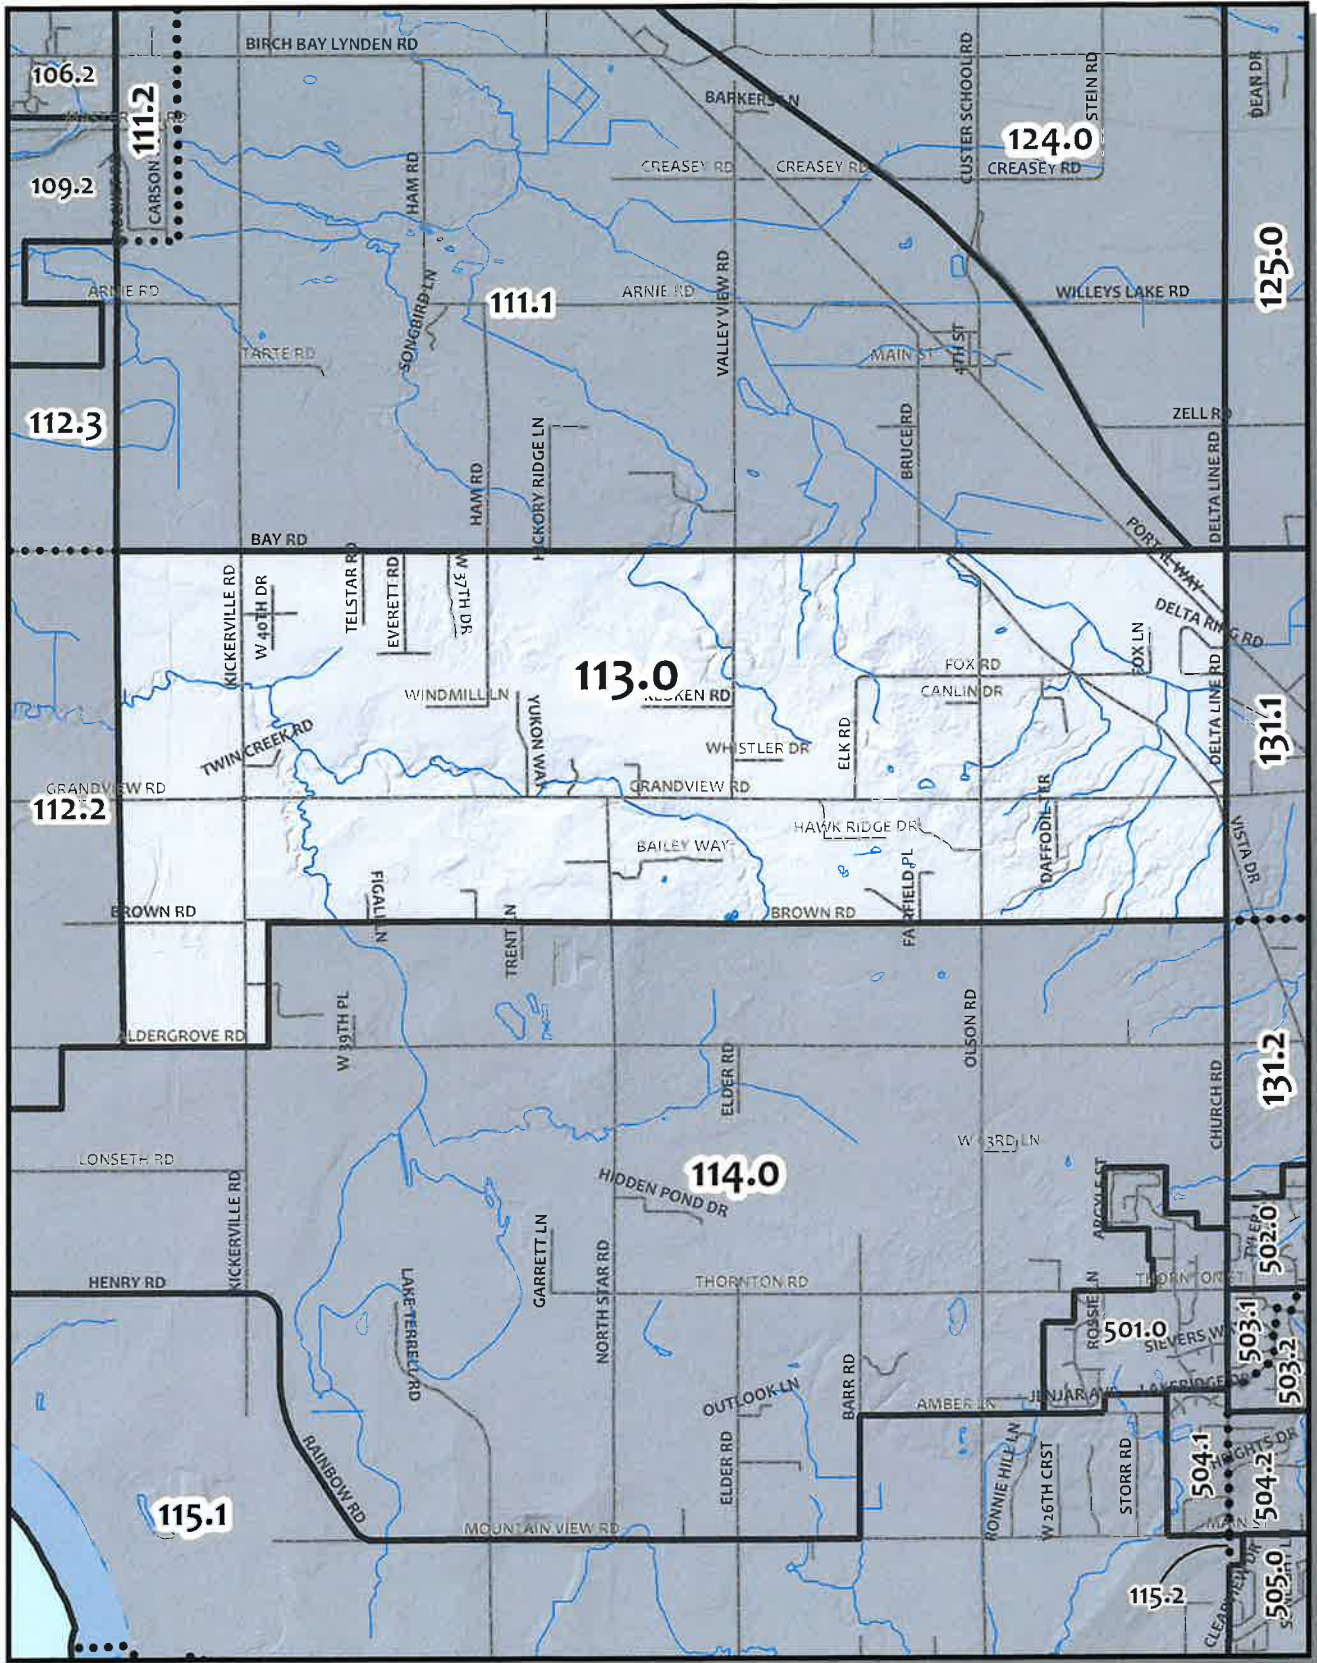

Whatcom County Precinct 113

County Council District 5
Legislative District 42
Congressional District 2

0 750 1,500 3,000 Feet