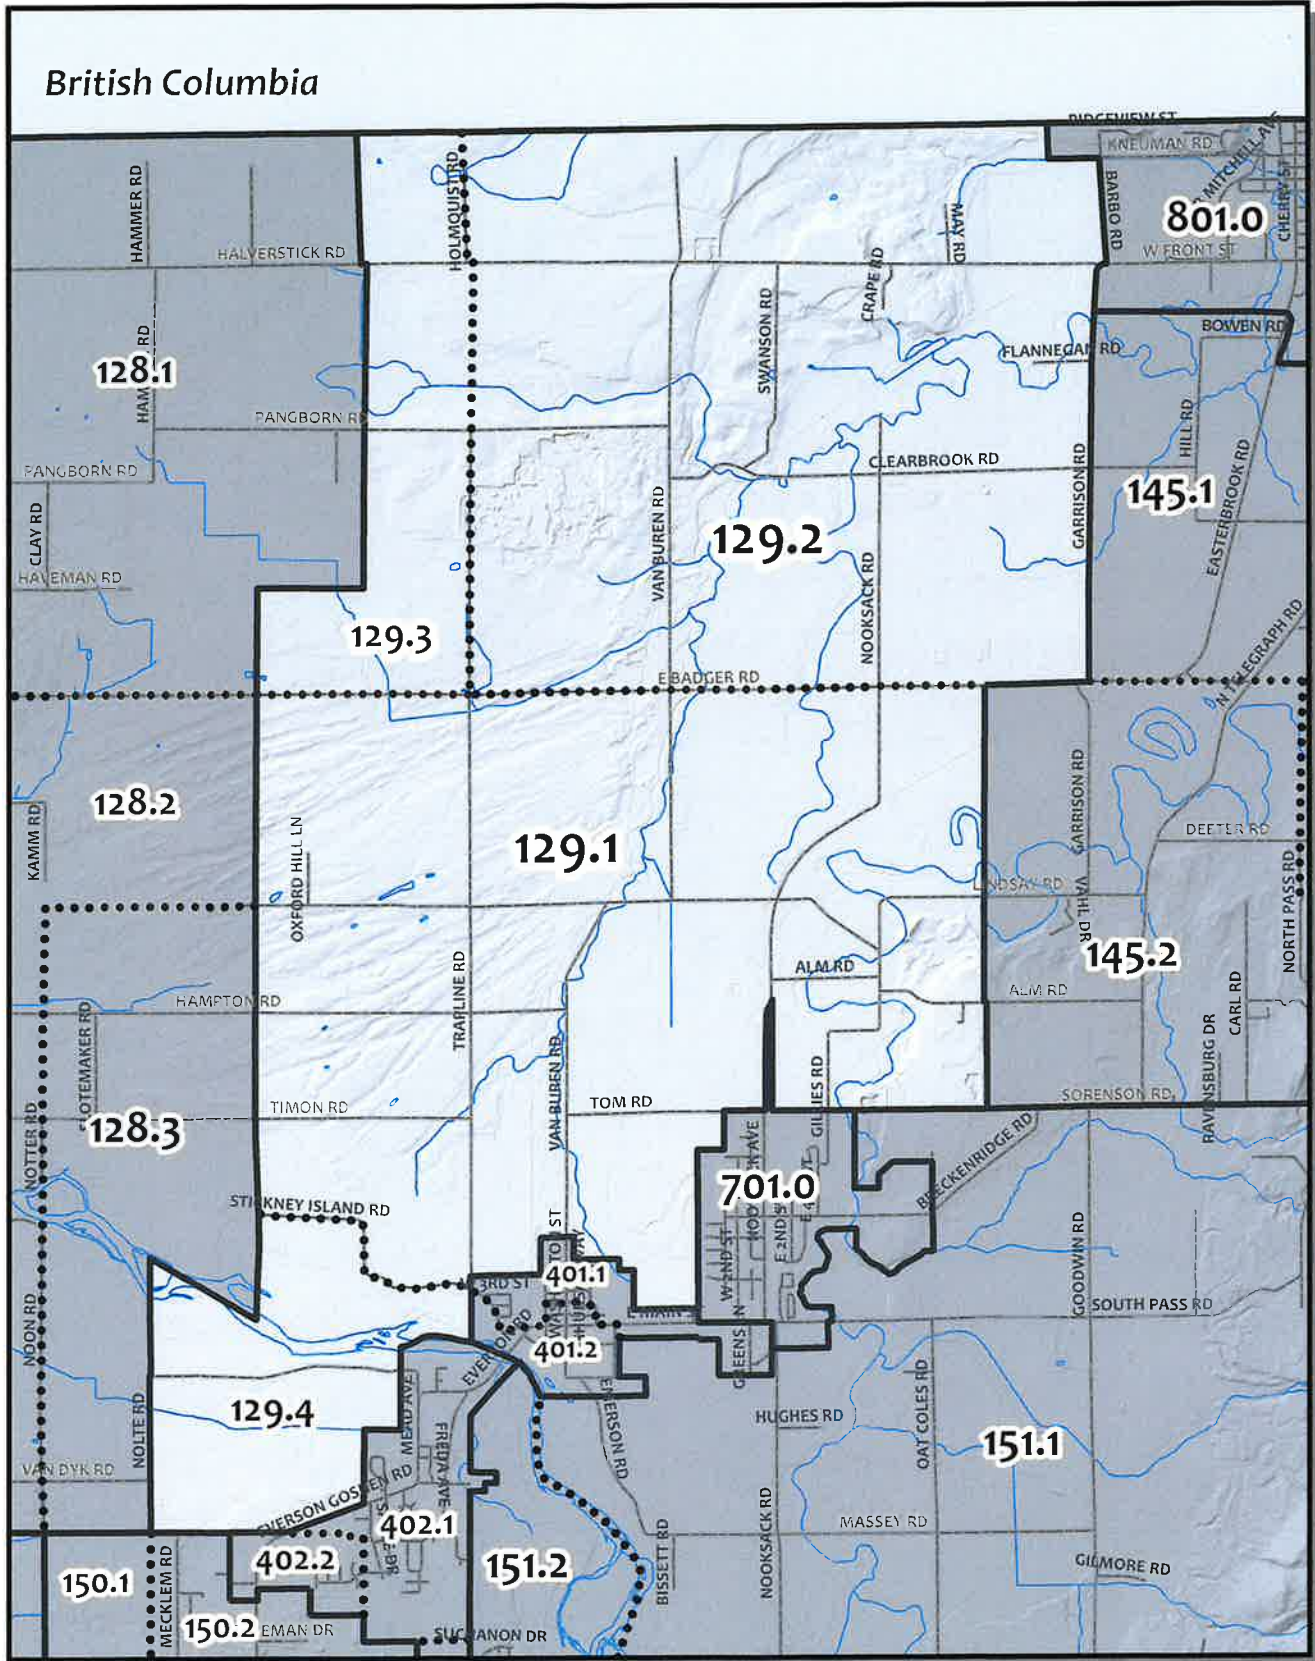

British Columbia

Whatcom County Precinct 129

County Council District 4
Legislative District 42
Congressional District 2

0 500 1,000 3,000 Feet