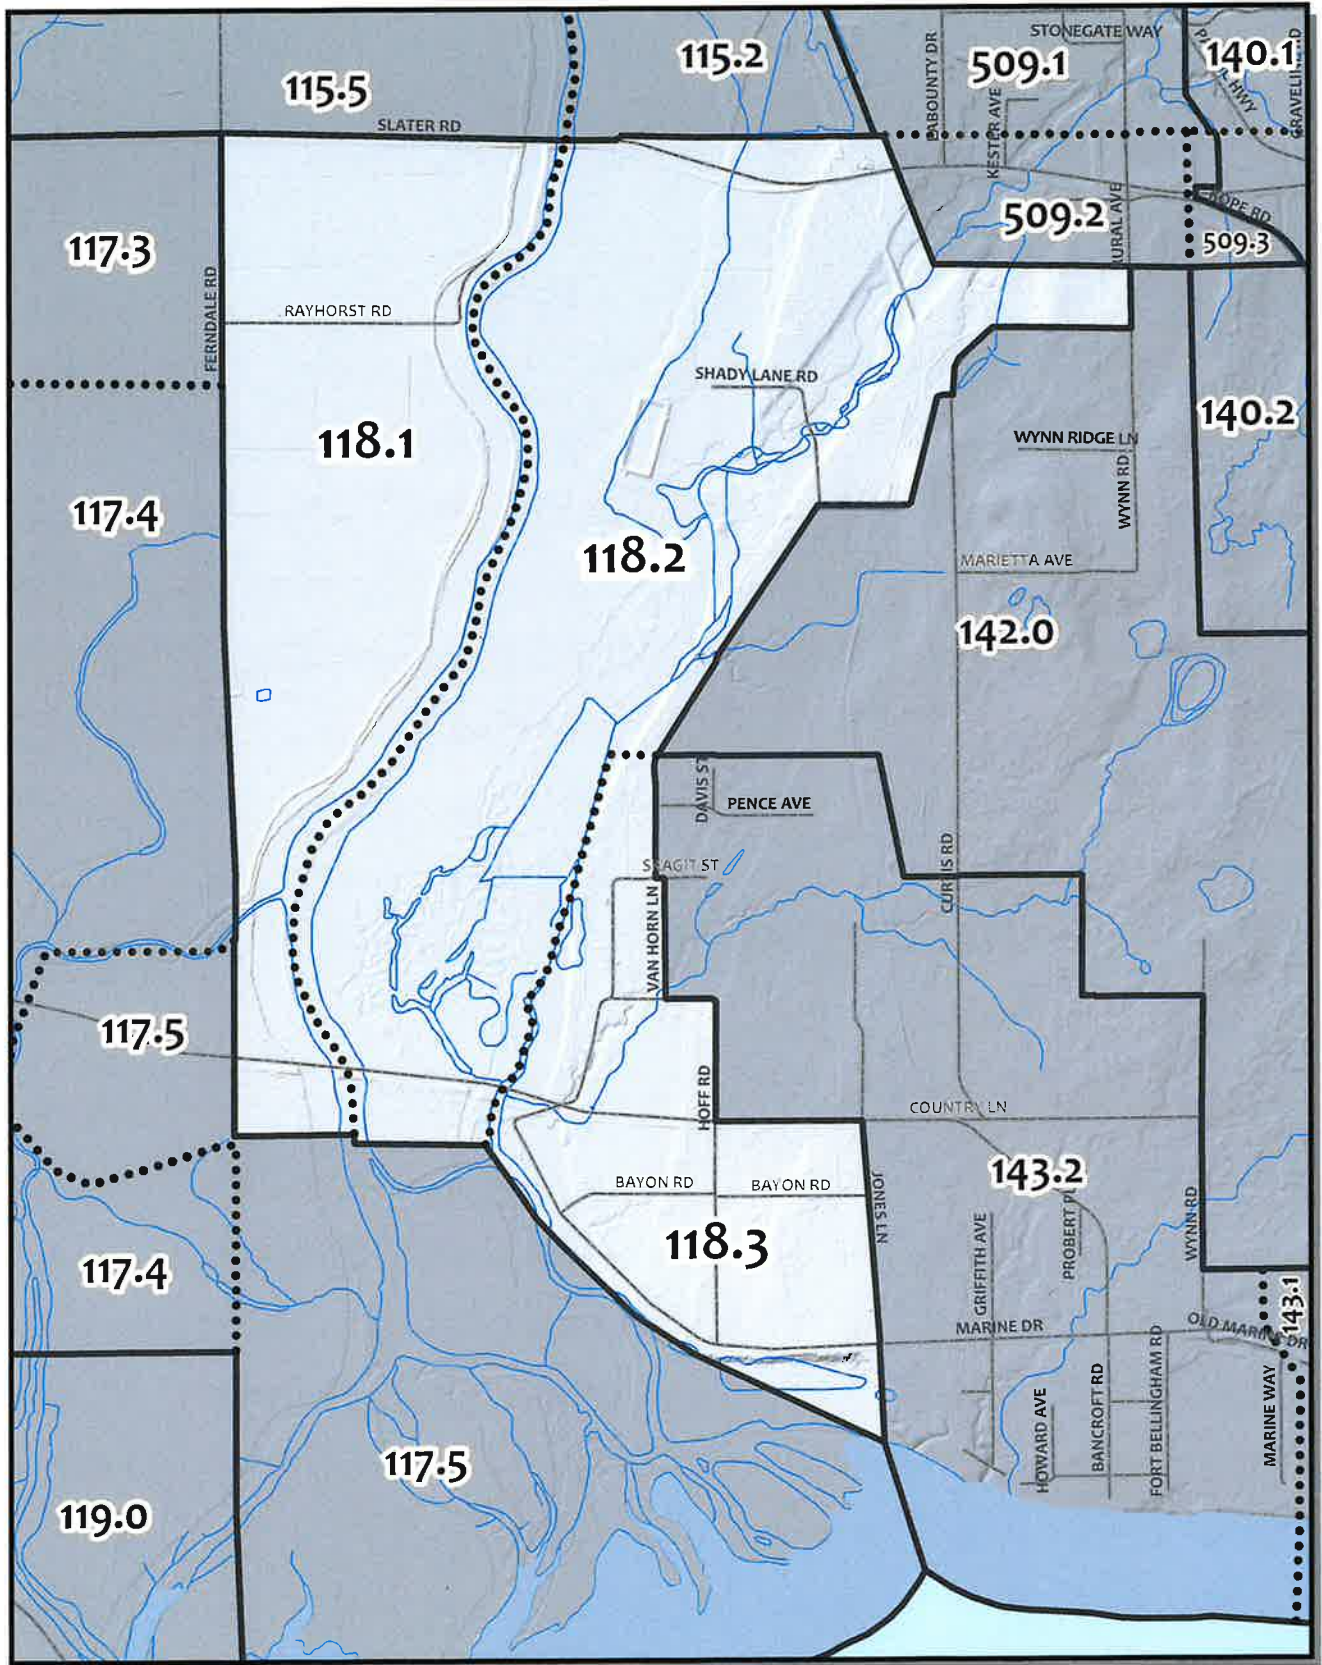

Whatcom County Precinct 118

County Council District 5
Legislative District 42
Congressional District 2

0 387.5 775 1,550 Feet