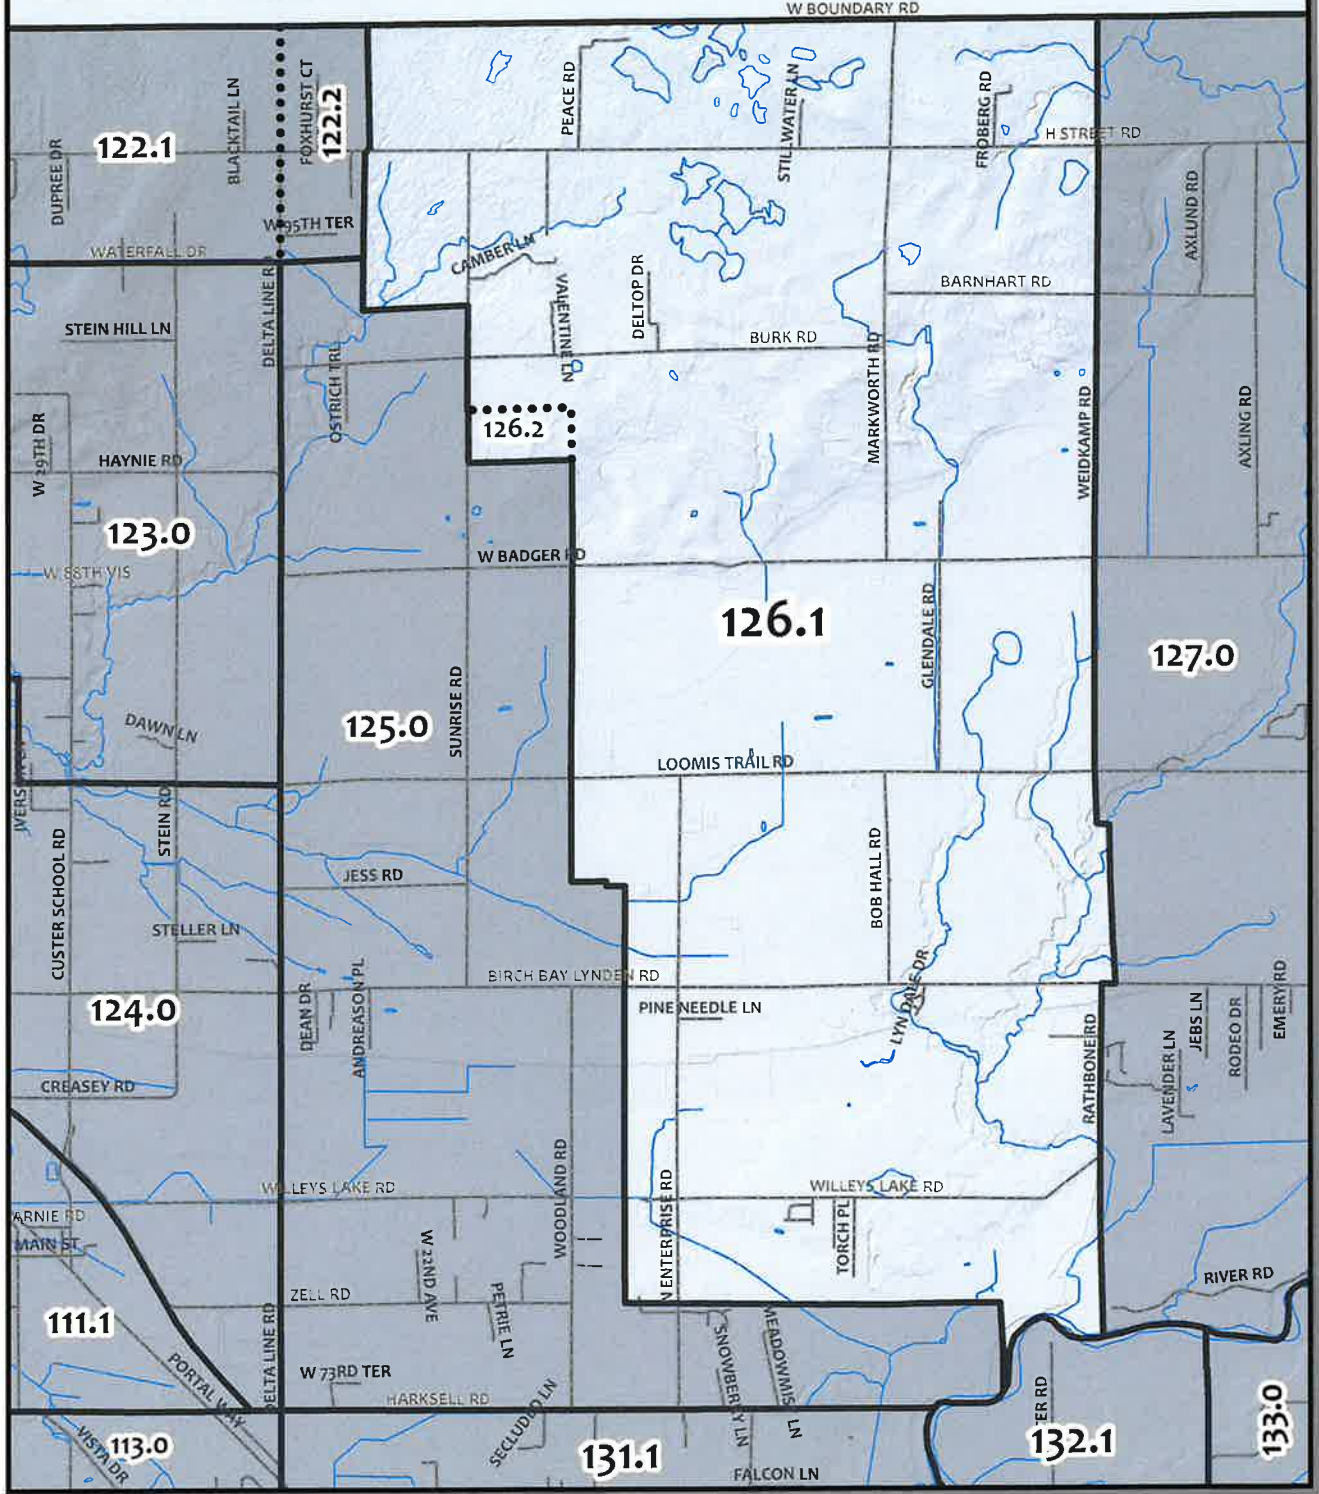

British Columbia

Whatcom County Precinct 126

County Council District 4
Legislative District 42
Congressional District 2