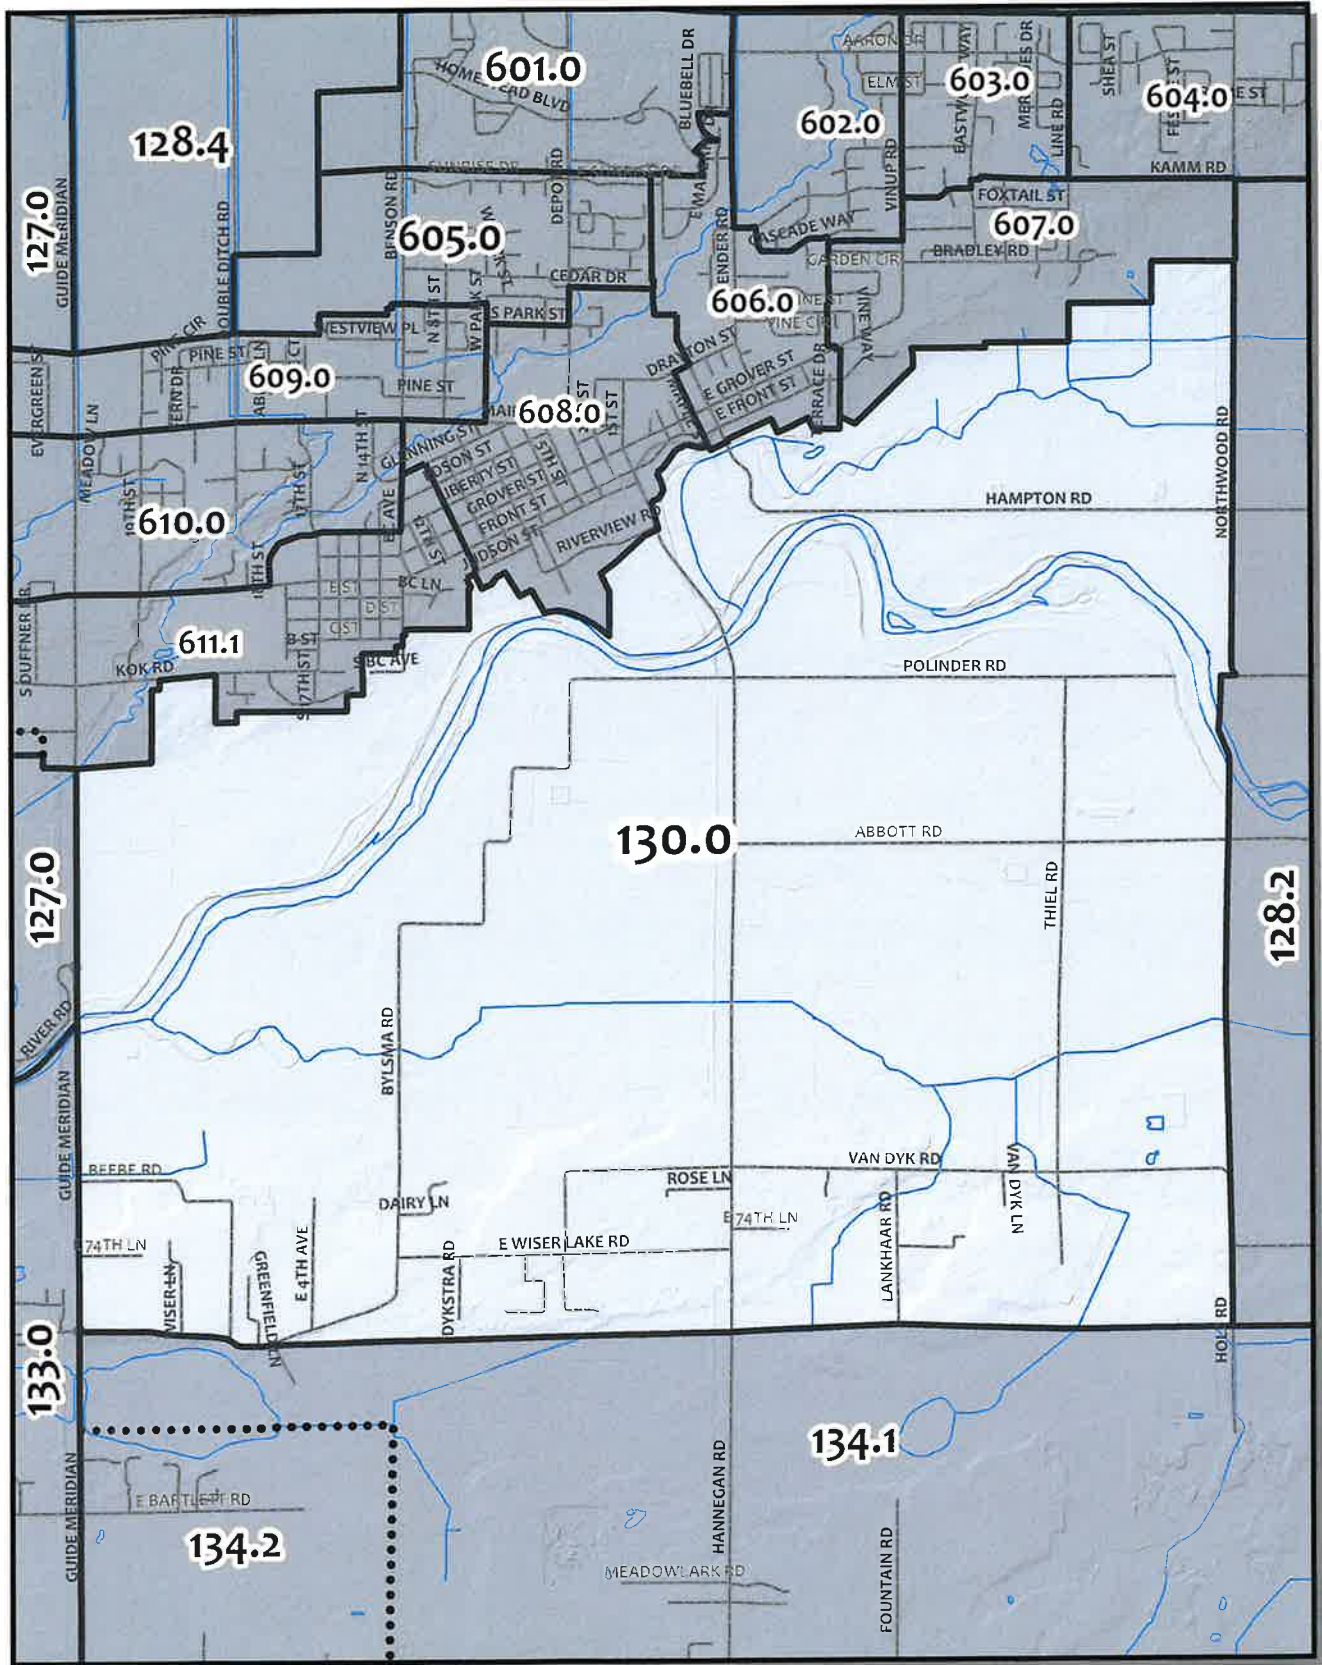

Whatcom County Precinct 130

County Council District 4
Legislative District 42
Congressional District 2

0 550 1,100 2,200 Feet