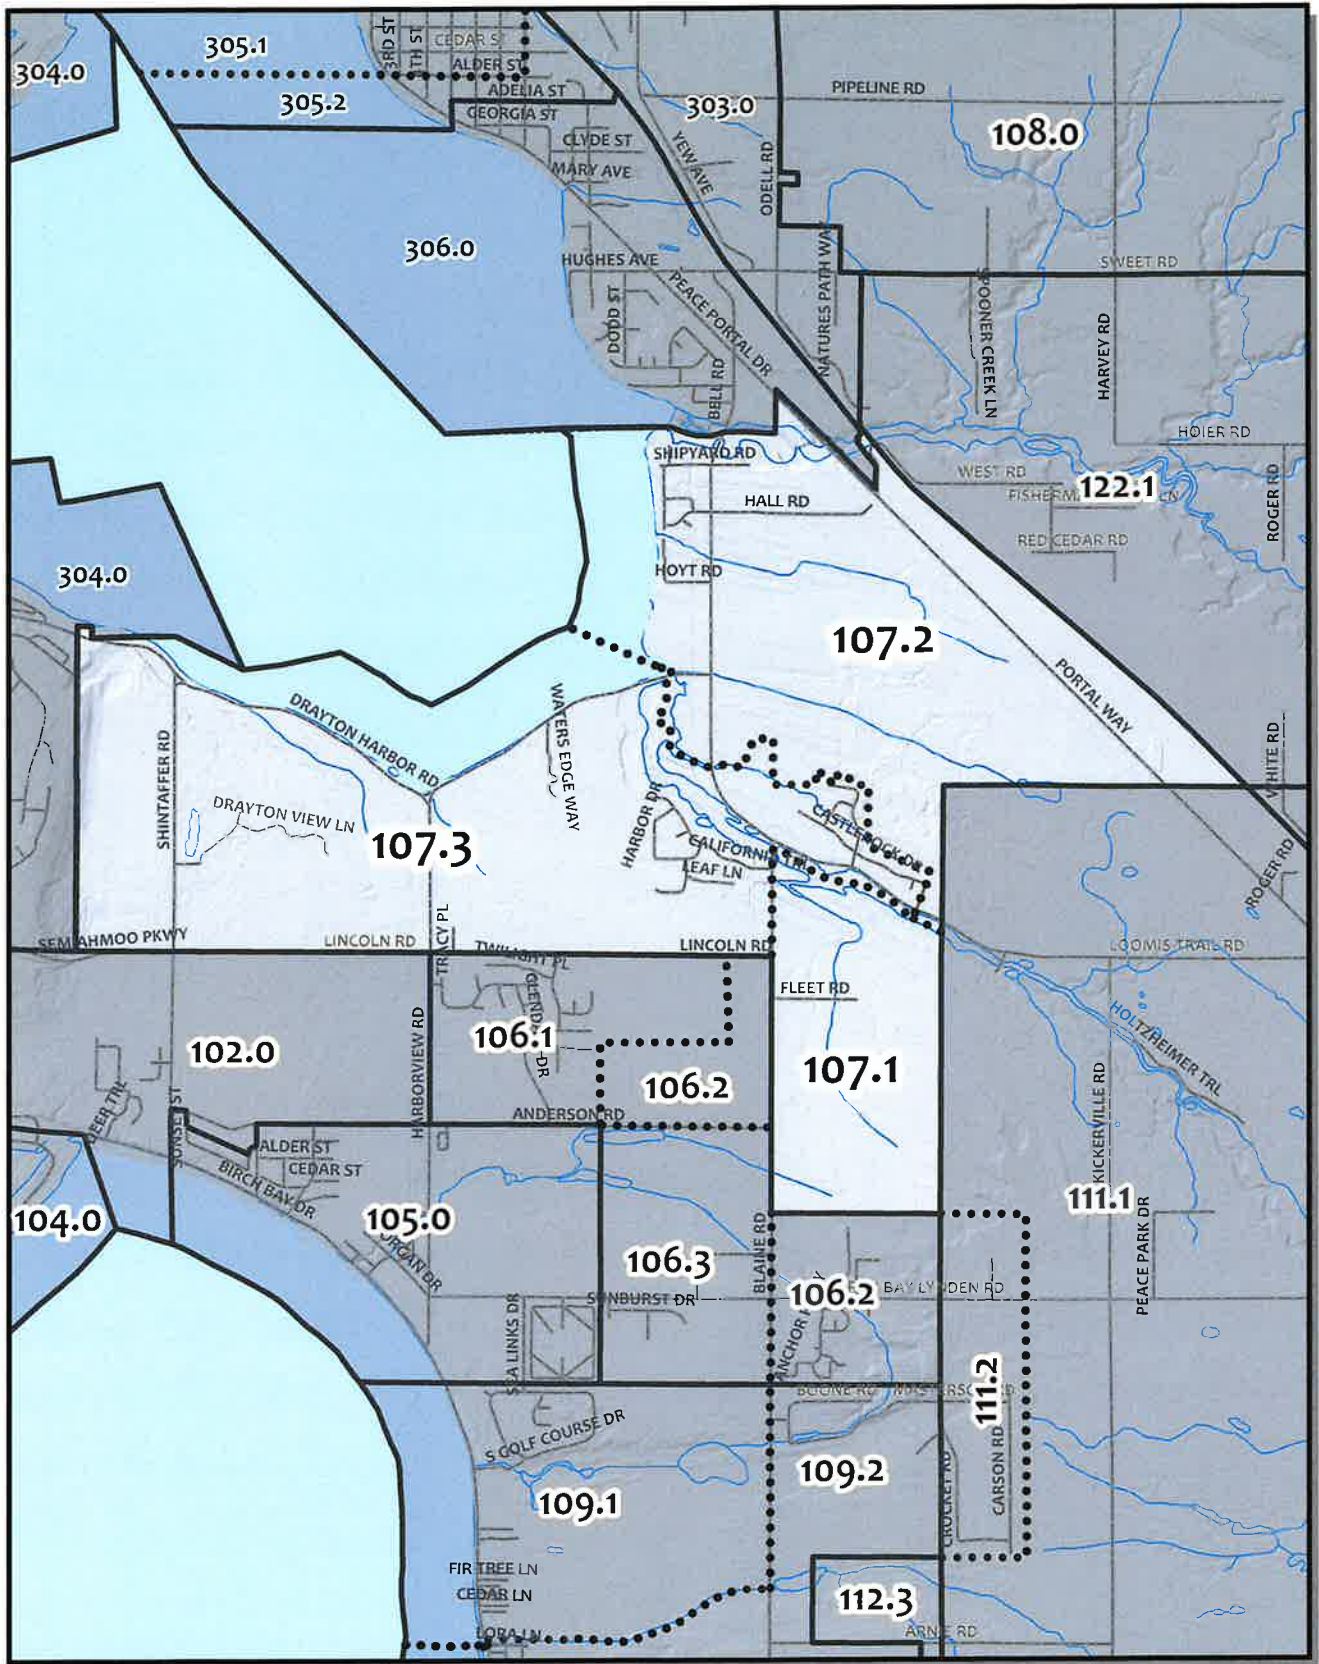

Whatcom County Precinct 107

County Council District 5
Legislative District 42
Congressional District 2