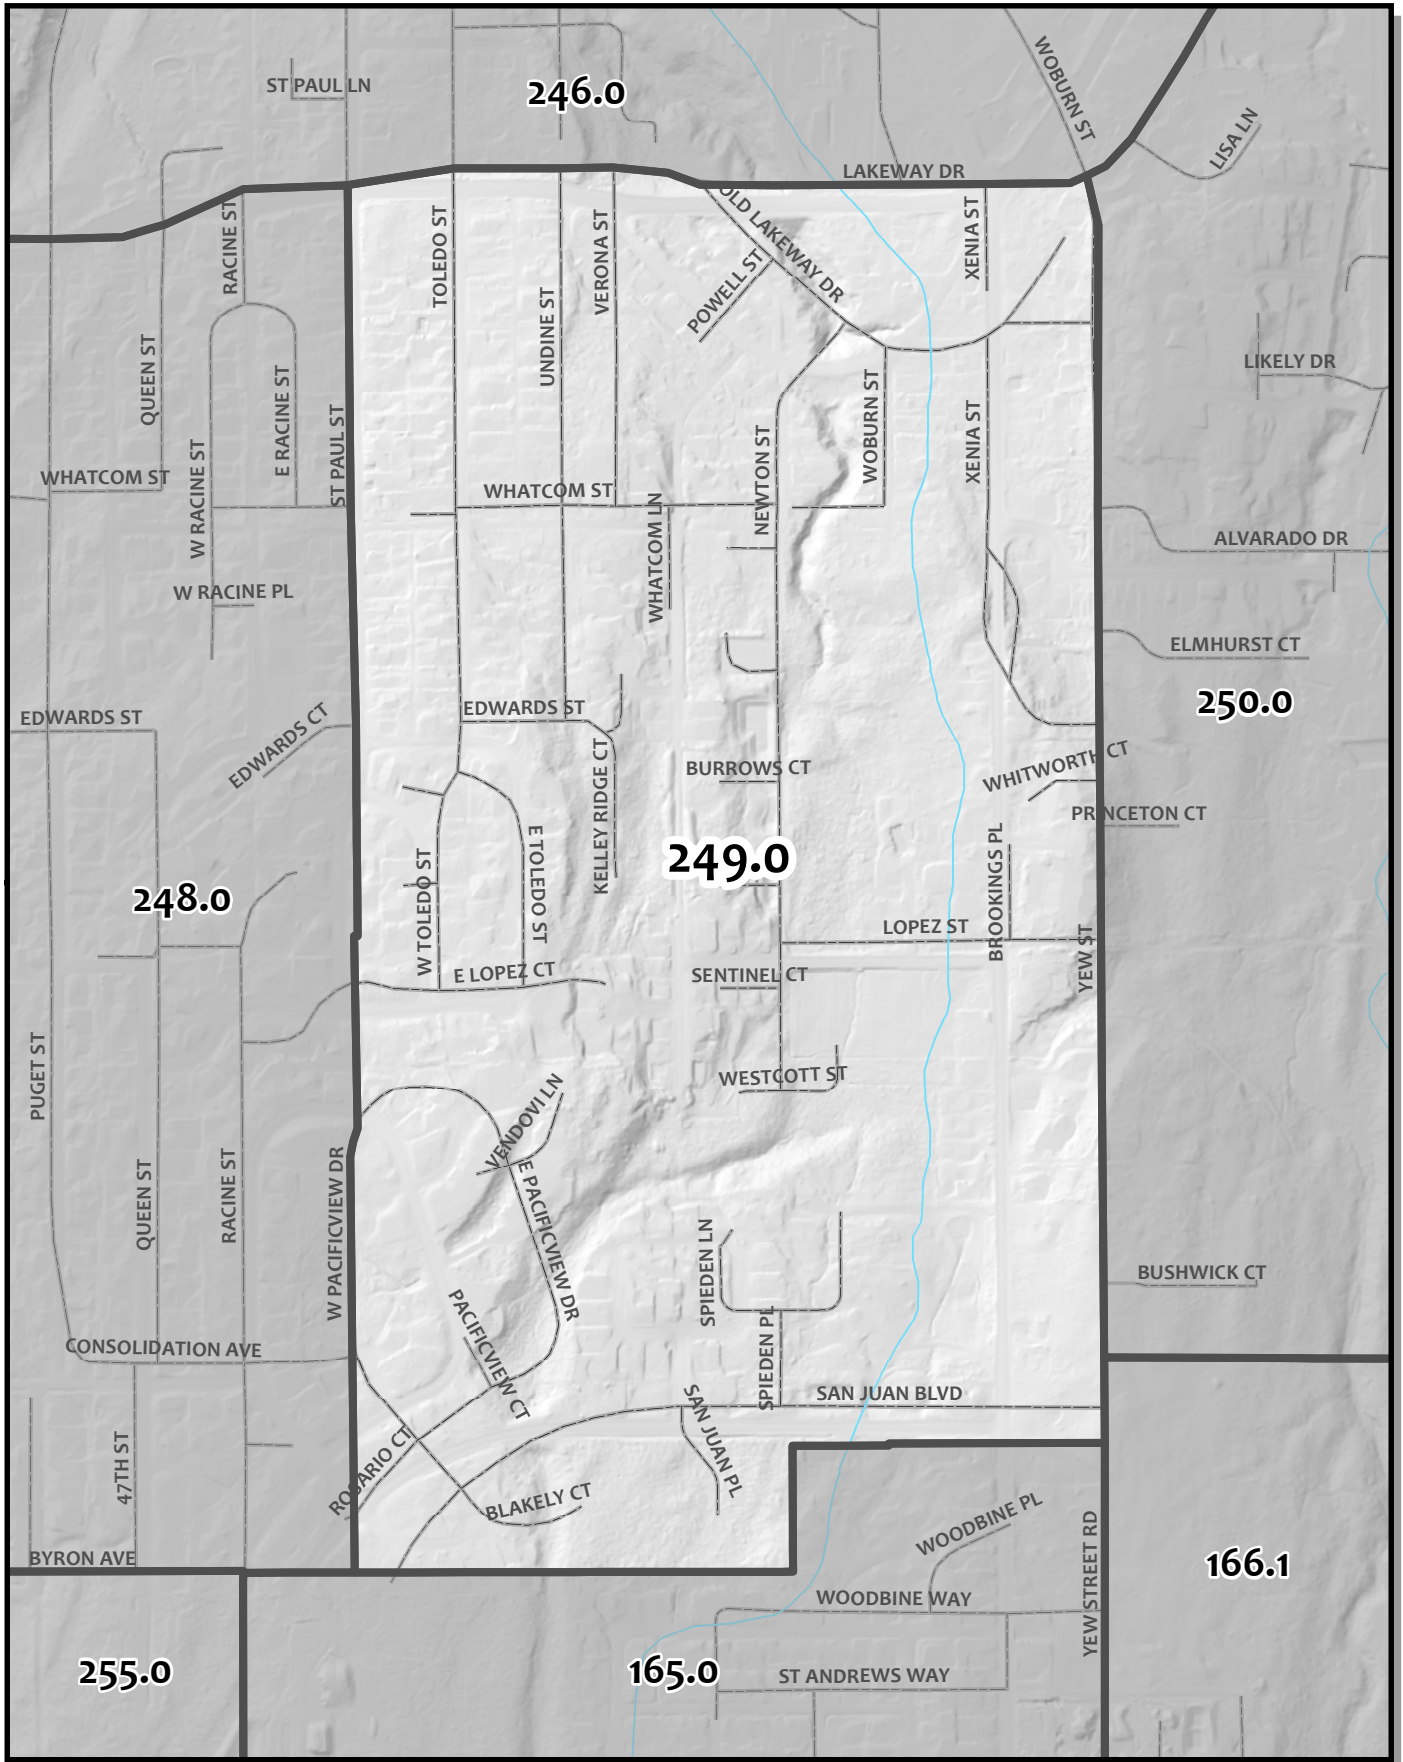

Whatcom County Precinct 249

County Council District 1
Legislative District 40
Congressional District 2