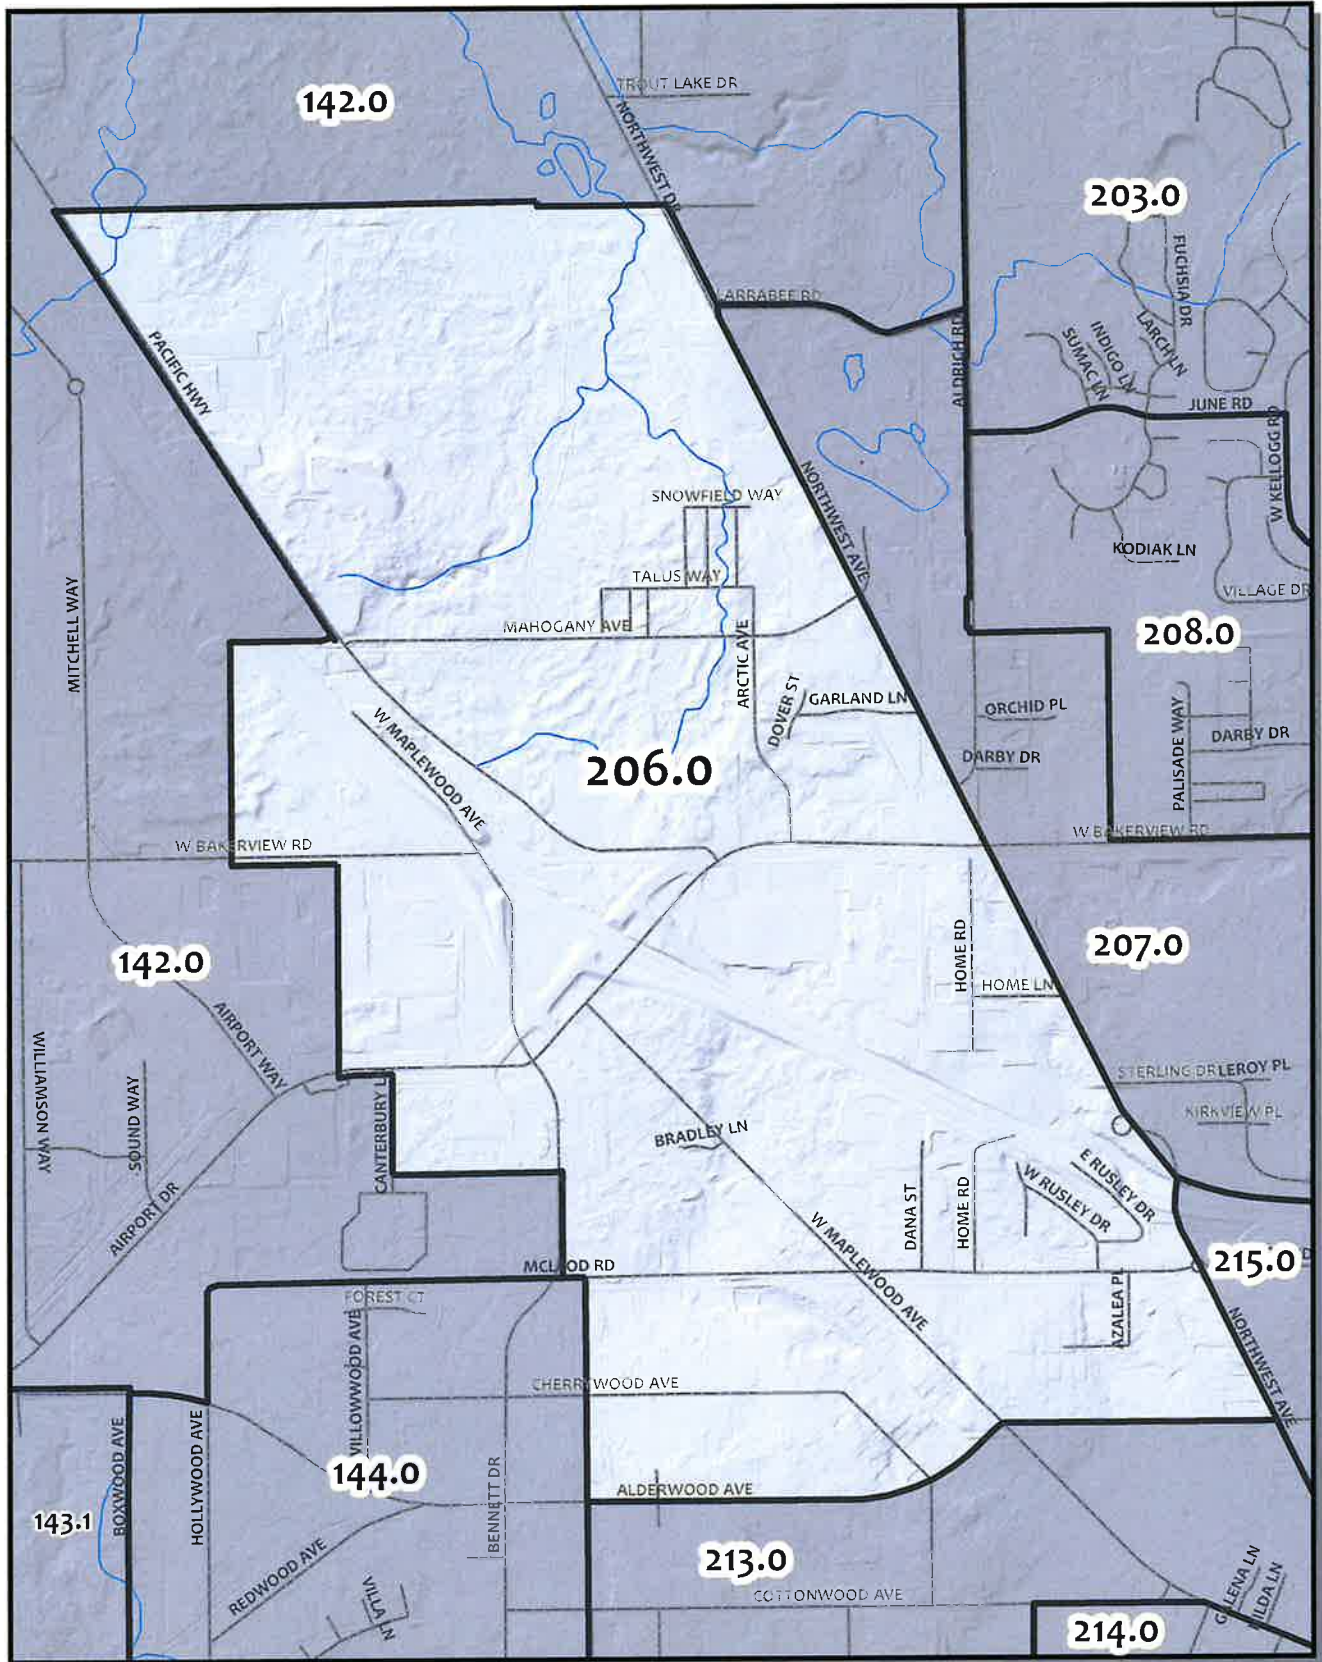

Whatcom County Precinct 206
City of Bellingham Ward 1
County Council District 2
Legislative District 42
Congressional District 2