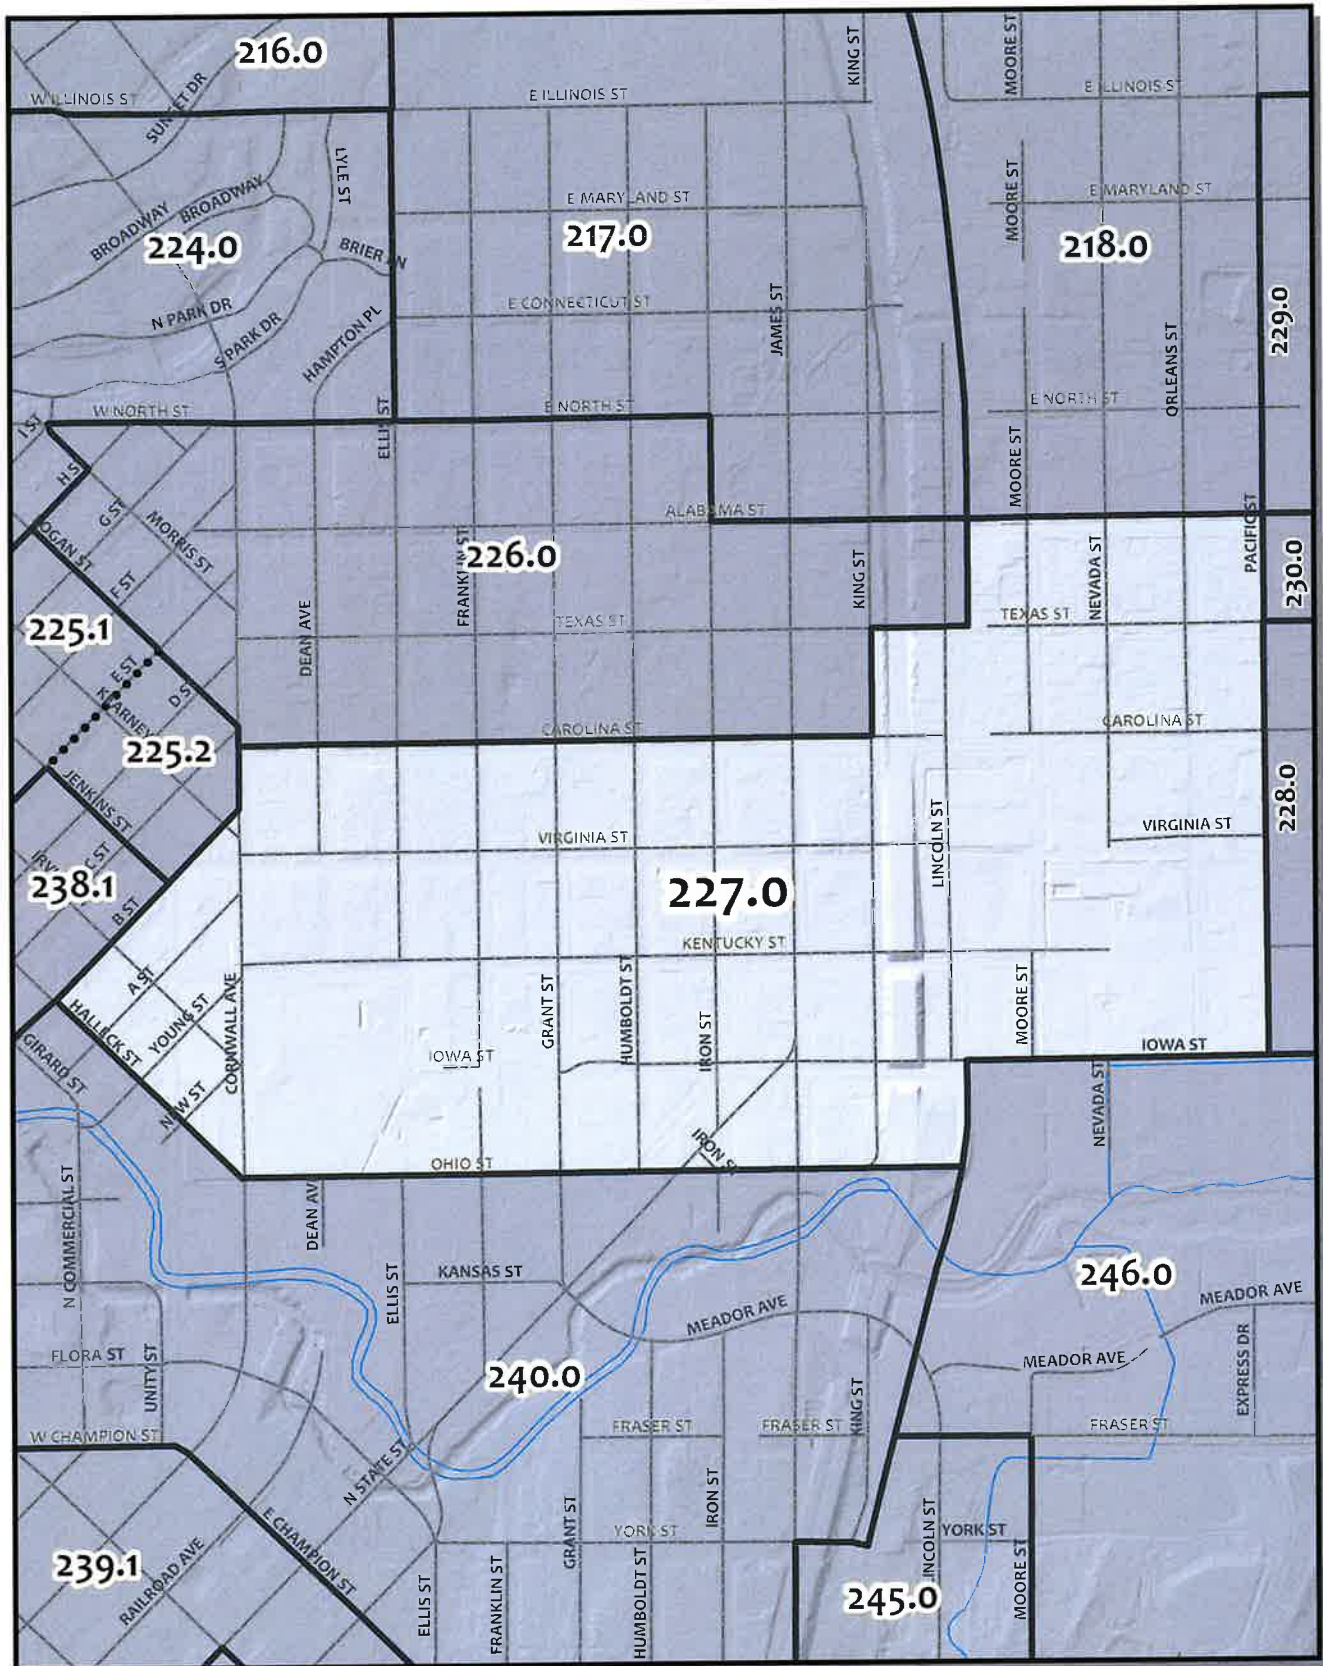

Whatcom County Precinct 227
City of Bellingham Ward 3
County Council District 1
Legislative District 42
Congressional District 2

0 160 320 640 Feet