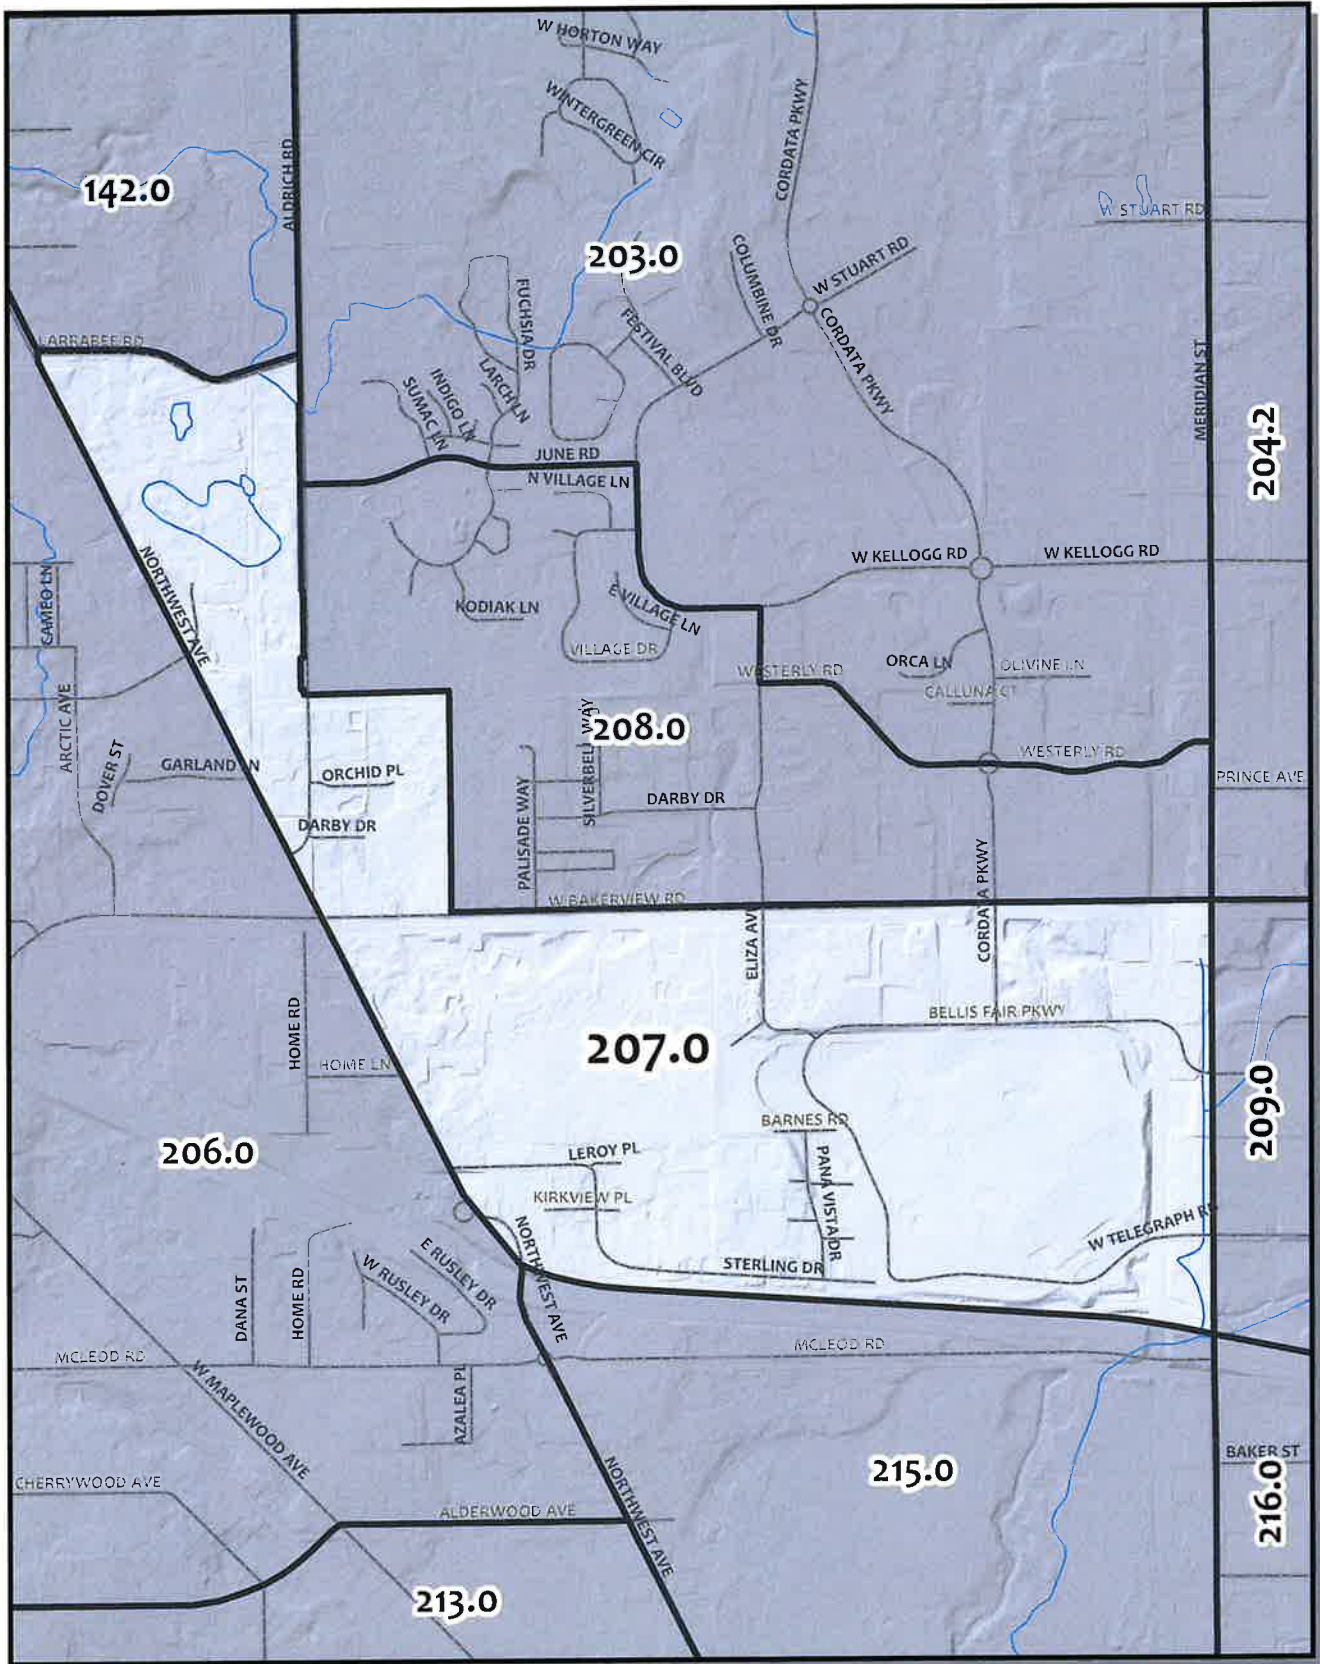

Whatcom County Precinct 207

City of Bellingham Ward 1
County Council District 2
Legislative District 42
Congressional District 2

0 210 420 840 Feet