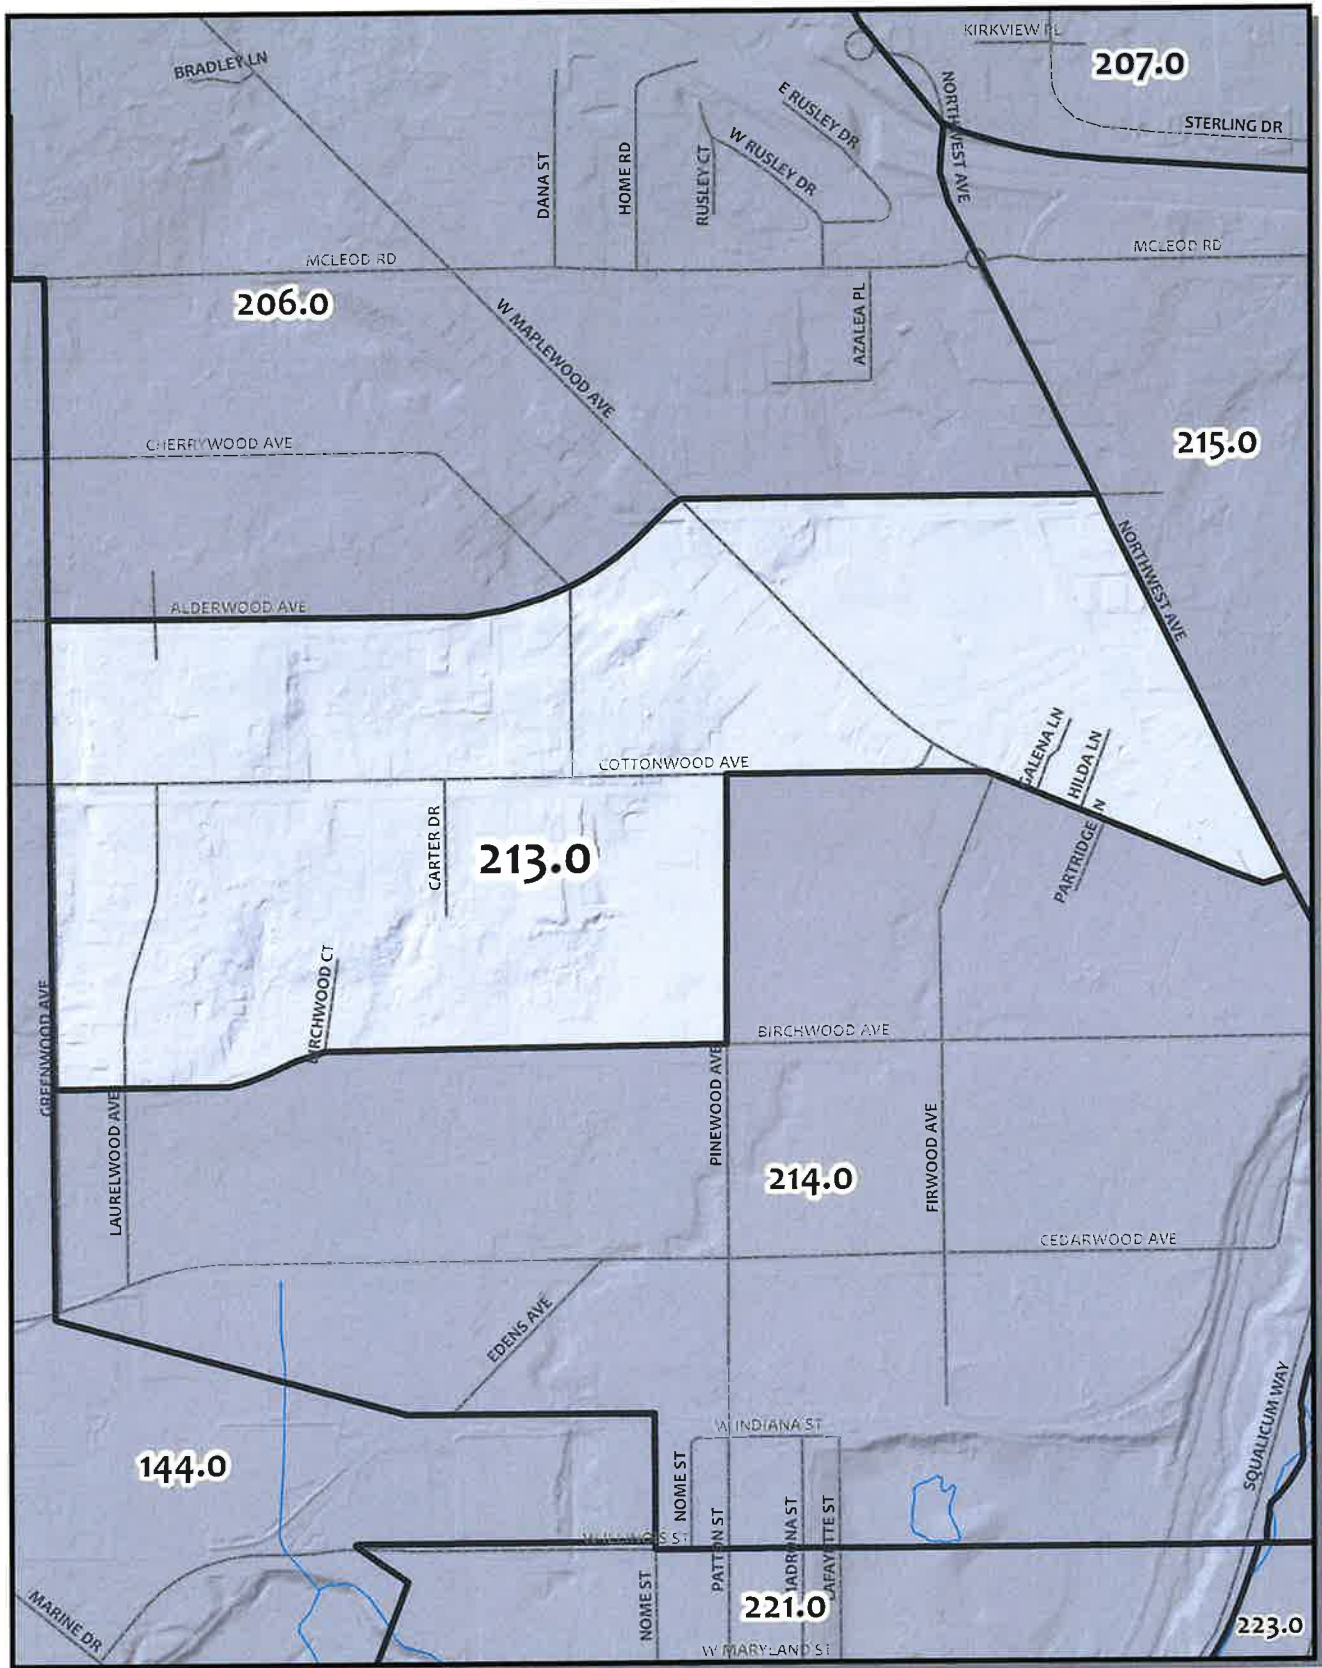

Whatcom County Precinct 213

City of Bellingham Ward 1
County Council District 2
Legislative District 42
Congressional District 2

0 145 290 580 Feet