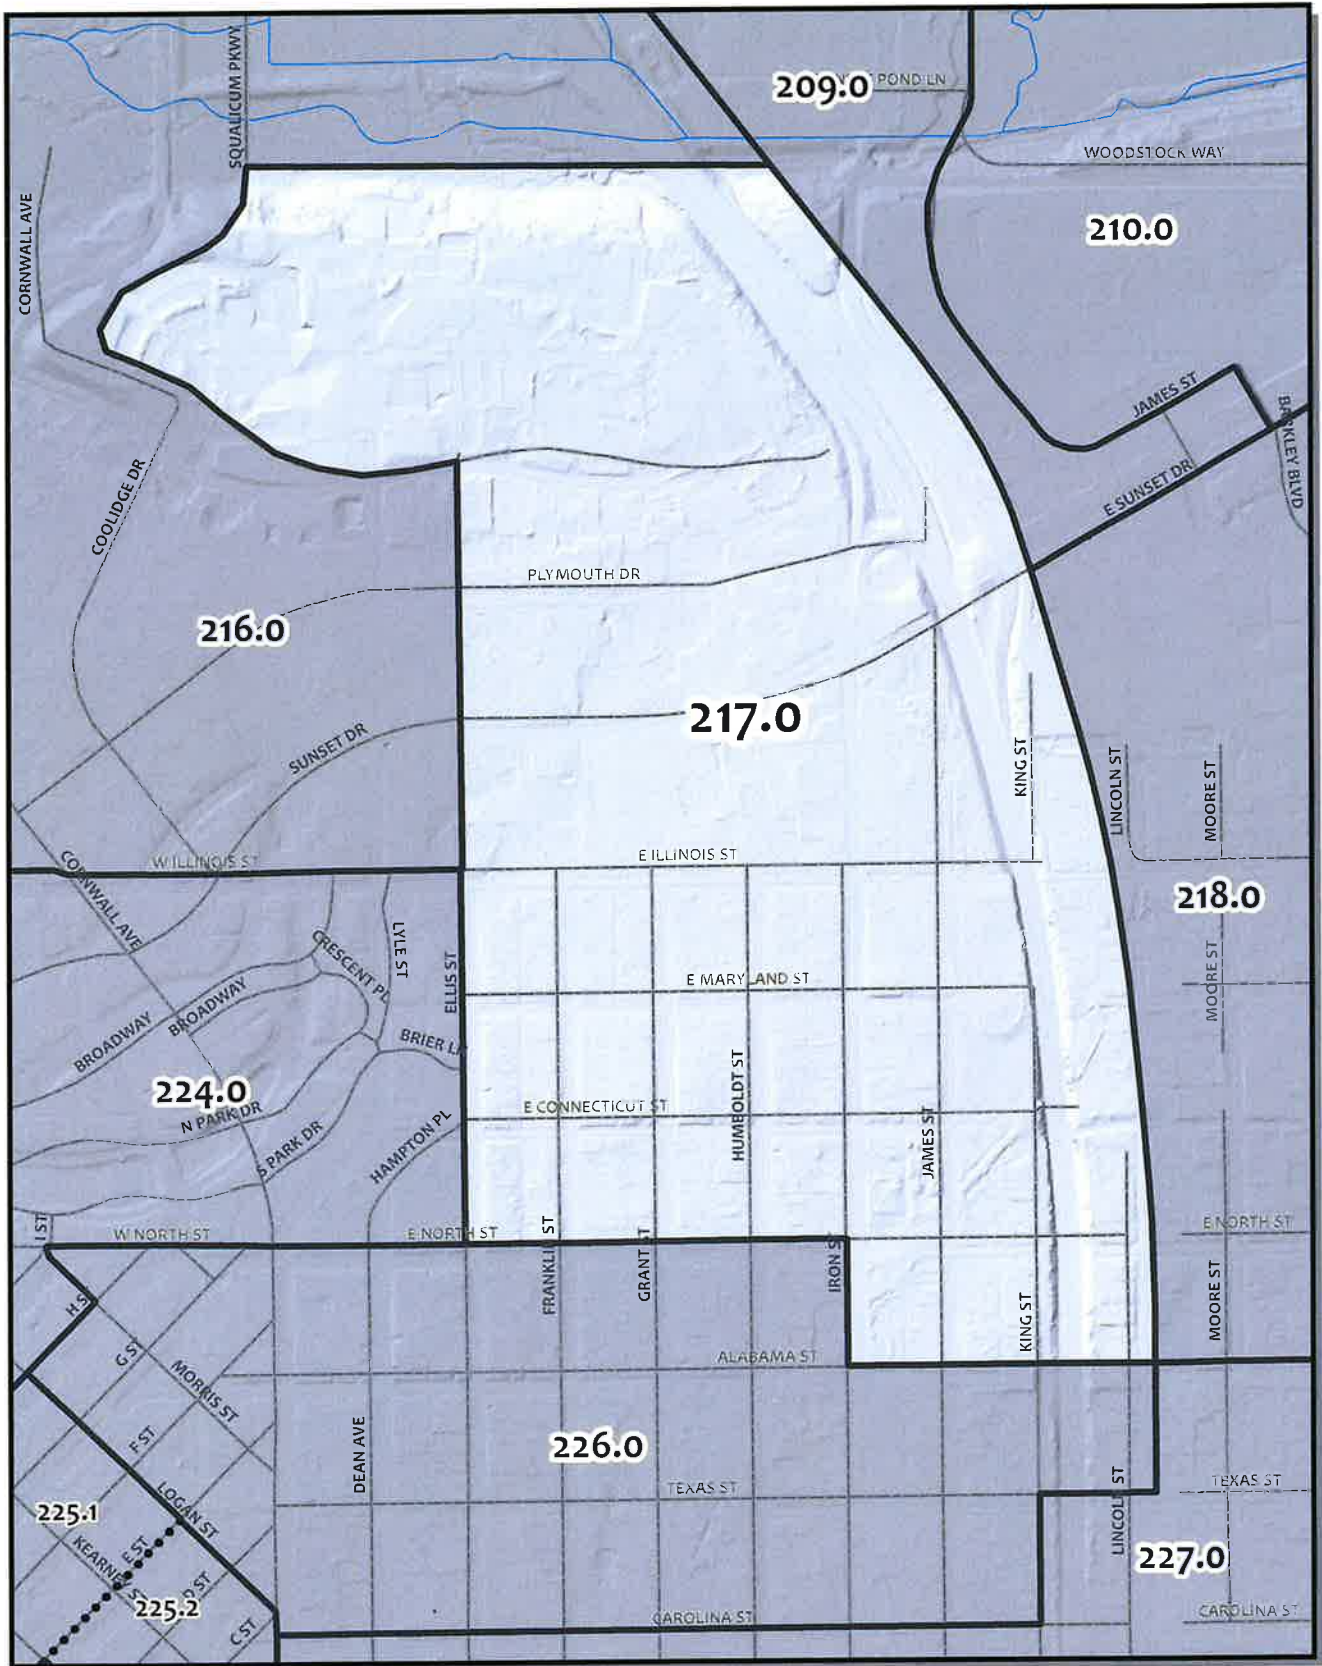

Whatcom County Precinct 217

City of Bellingham Ward 2
County Council District 2
Legislative District 42
Congressional District 2

0 130 260 520 Feet