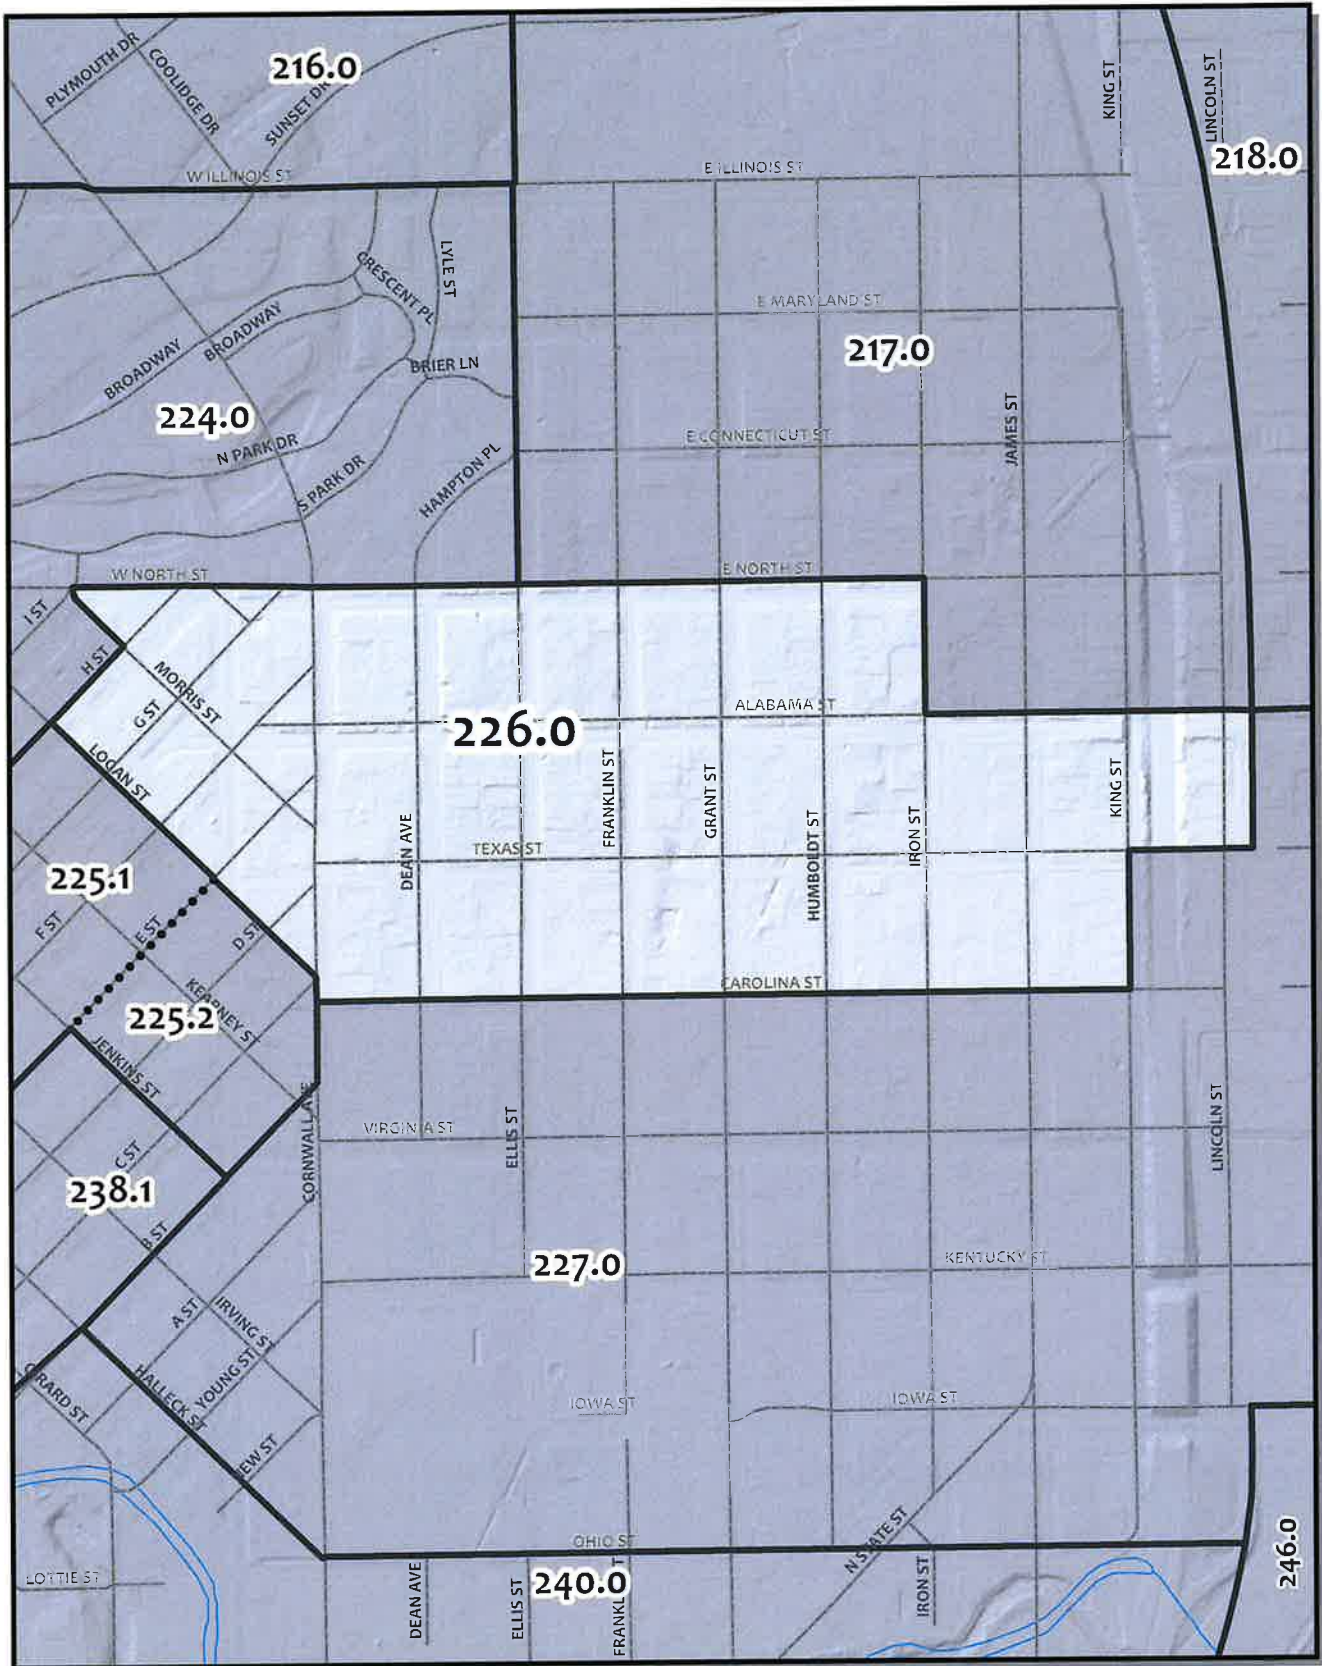

Whatcom County Precinct 226

City of Bellingham Ward 3
County Council District 2
Legislative District 42
Congressional District 2

0 120 240 480 Feet