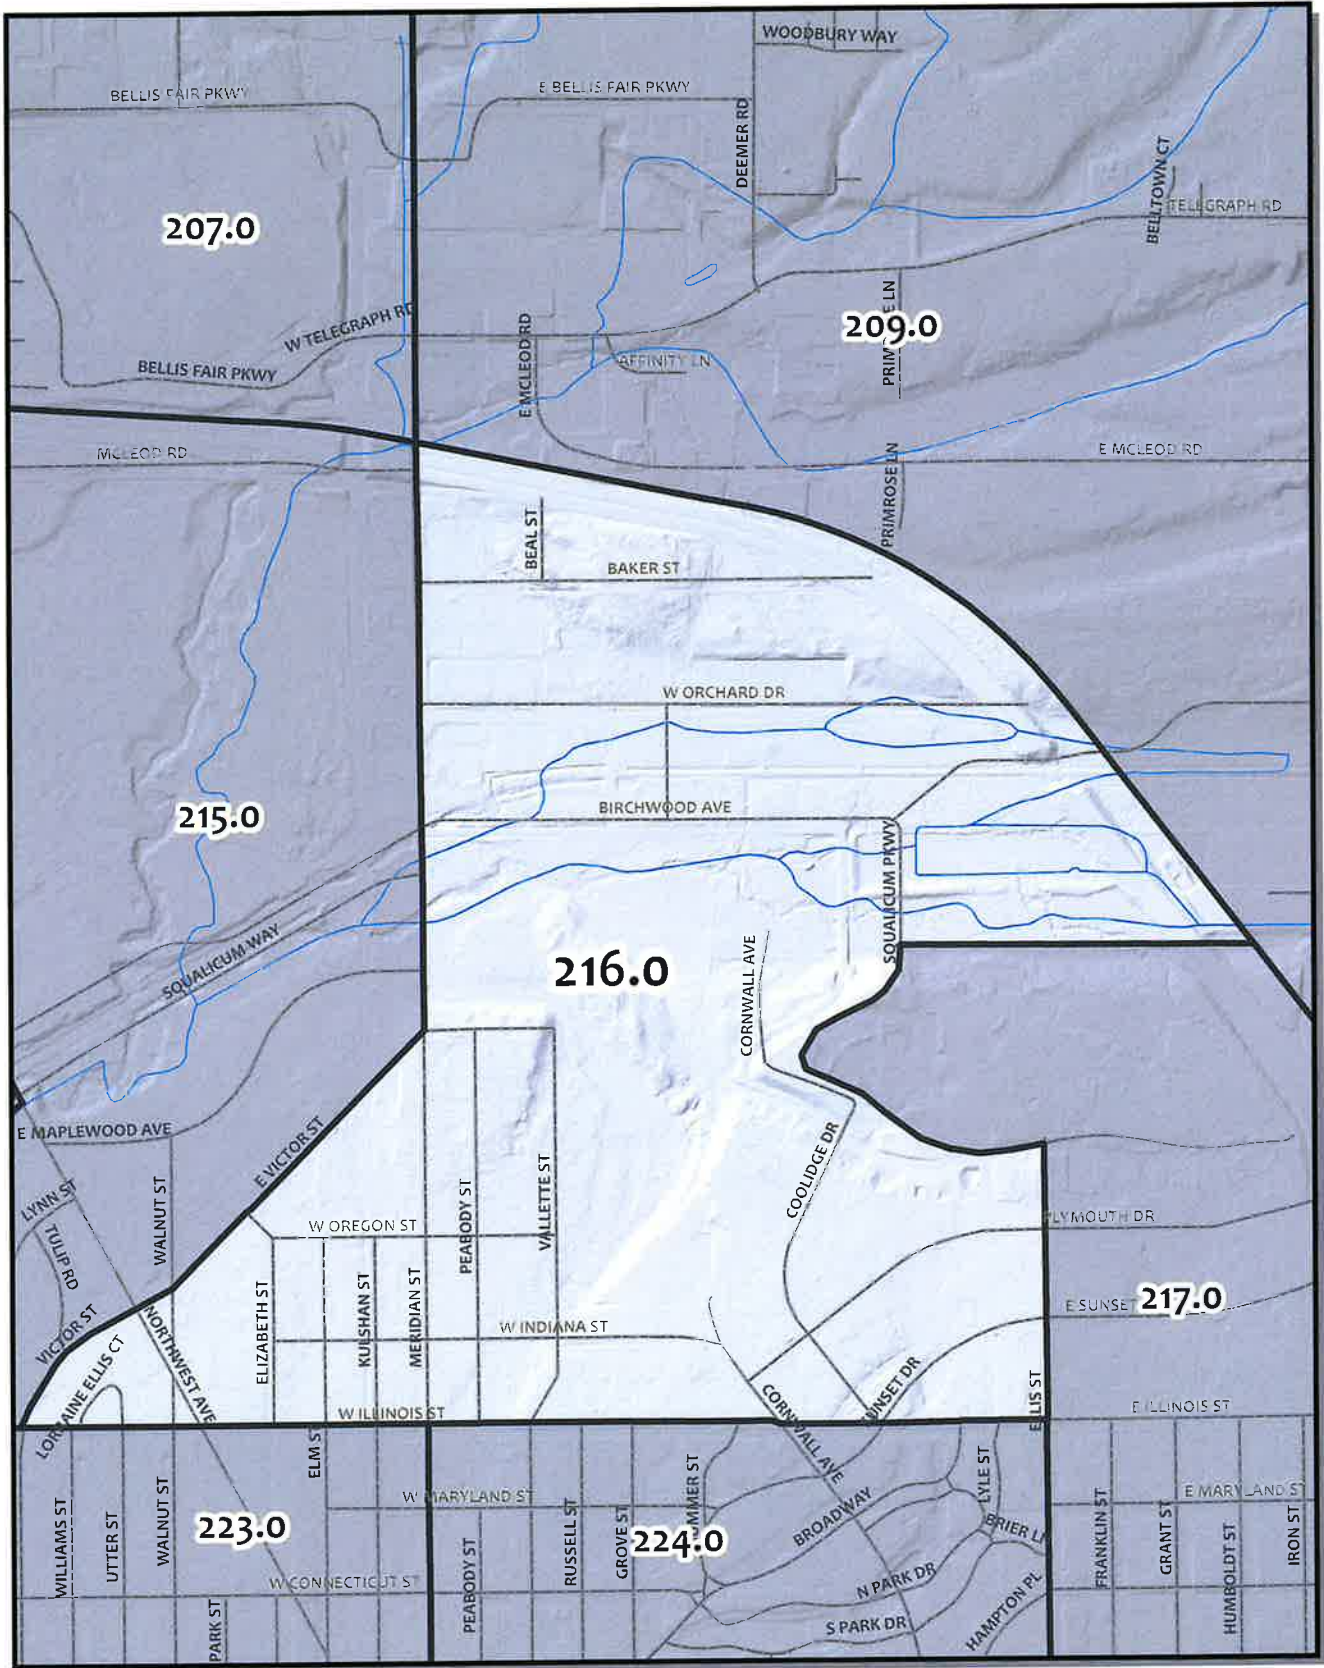

Whatcom County Precinct 216

City of Bellingham Ward 2
County Council District 2
Legislative District 42
Congressional District 2