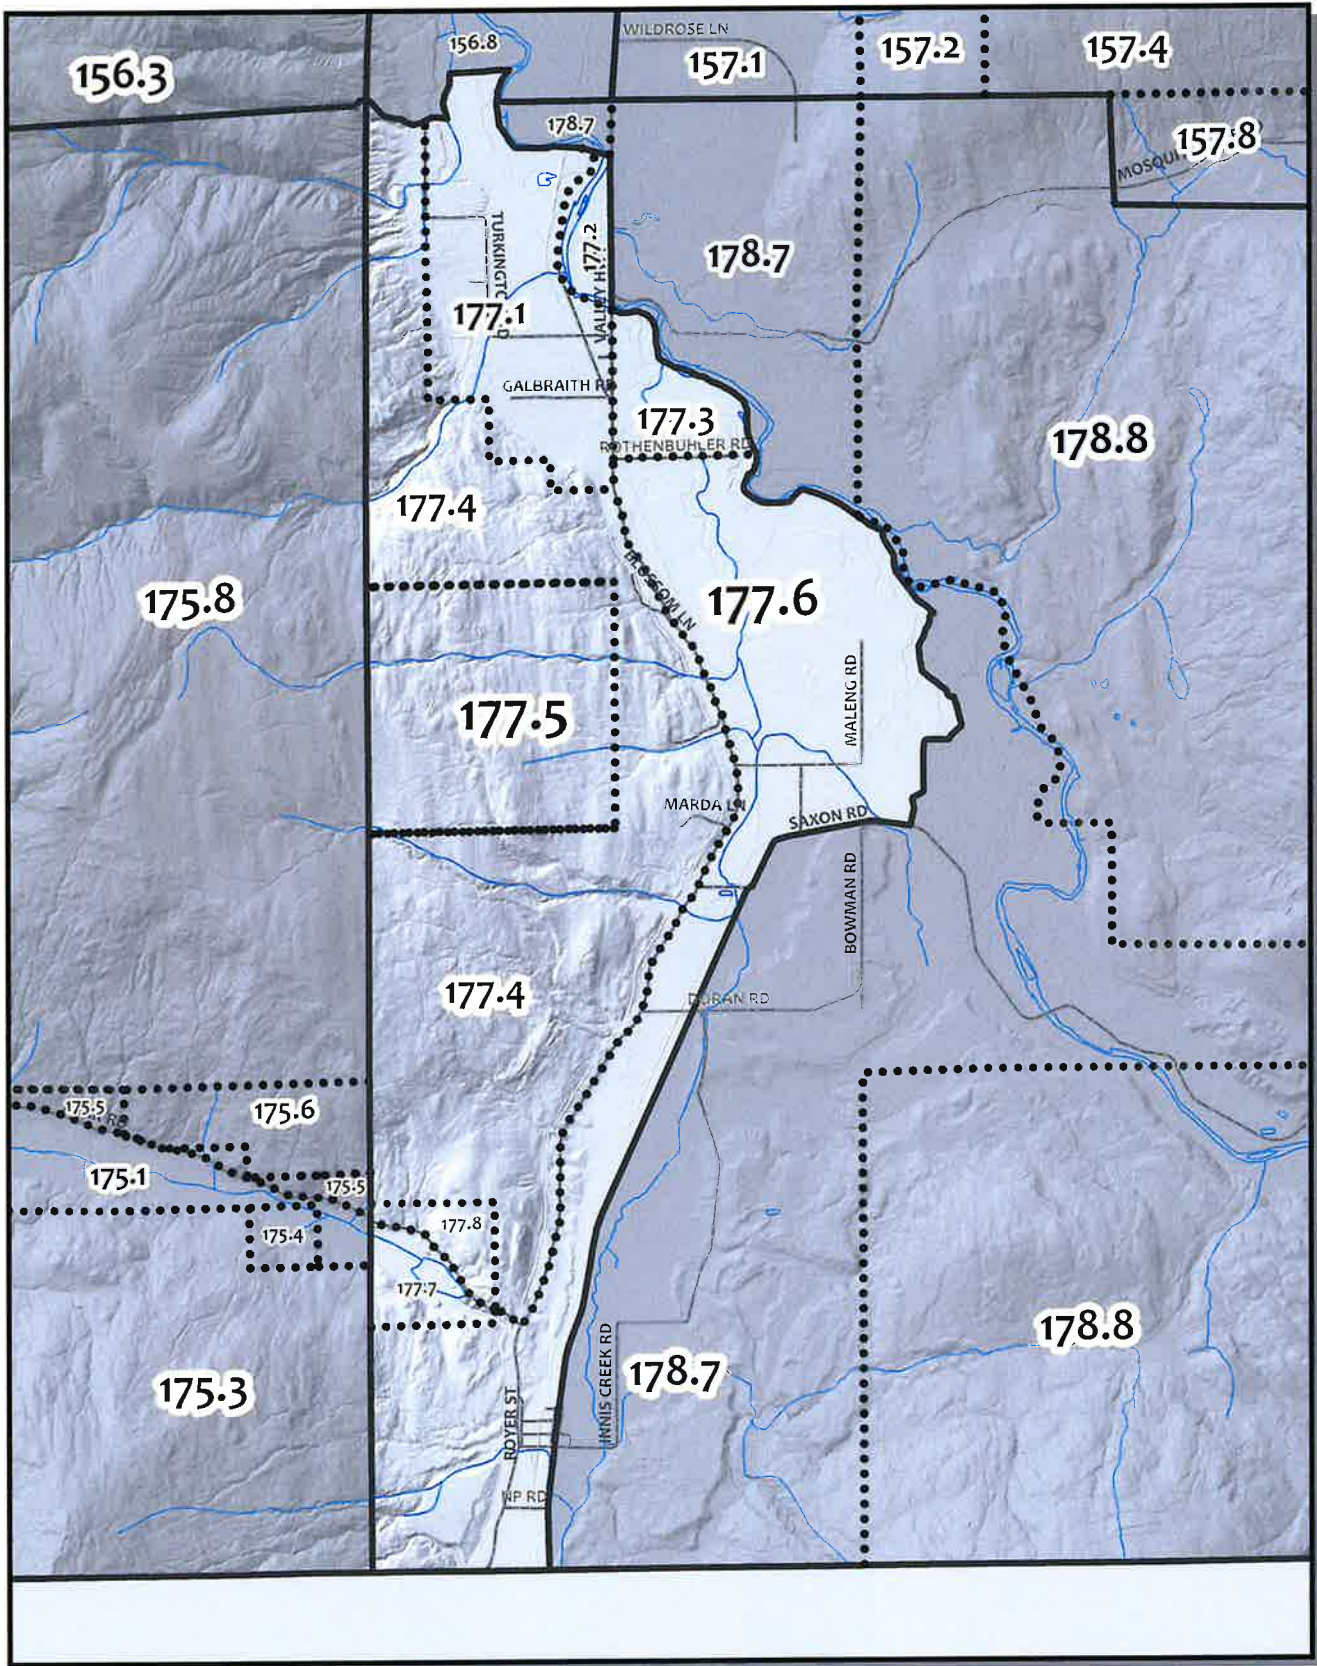

Whatcom County Precinct 177

County Council District 3

Legislative District 40

Congressional District 2

0 750 1,500 3,000 Feet