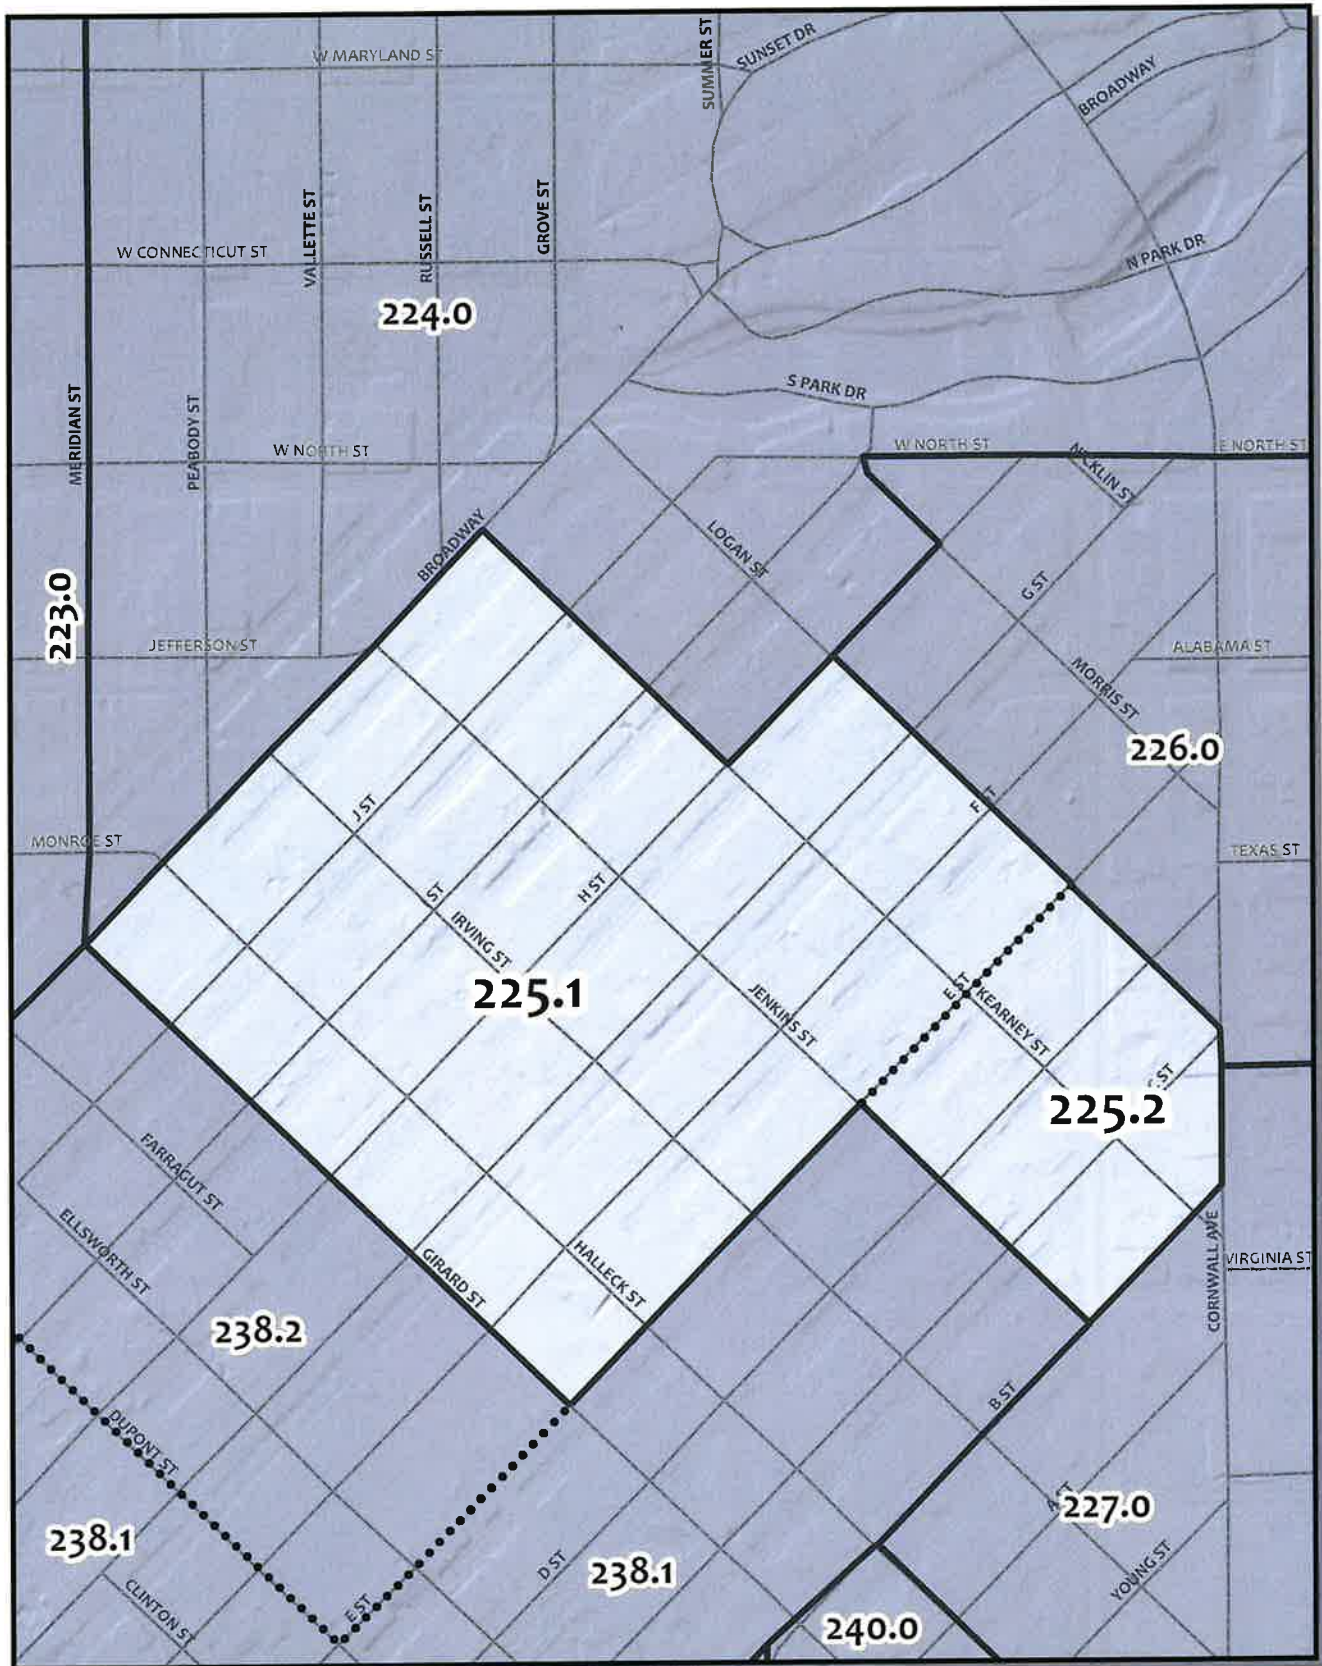

Whatcom County Precinct 225

City of Bellingham Ward 3
County Council District 2
Legislative District 42
Congressional District 2

0 60 120 320 Feet