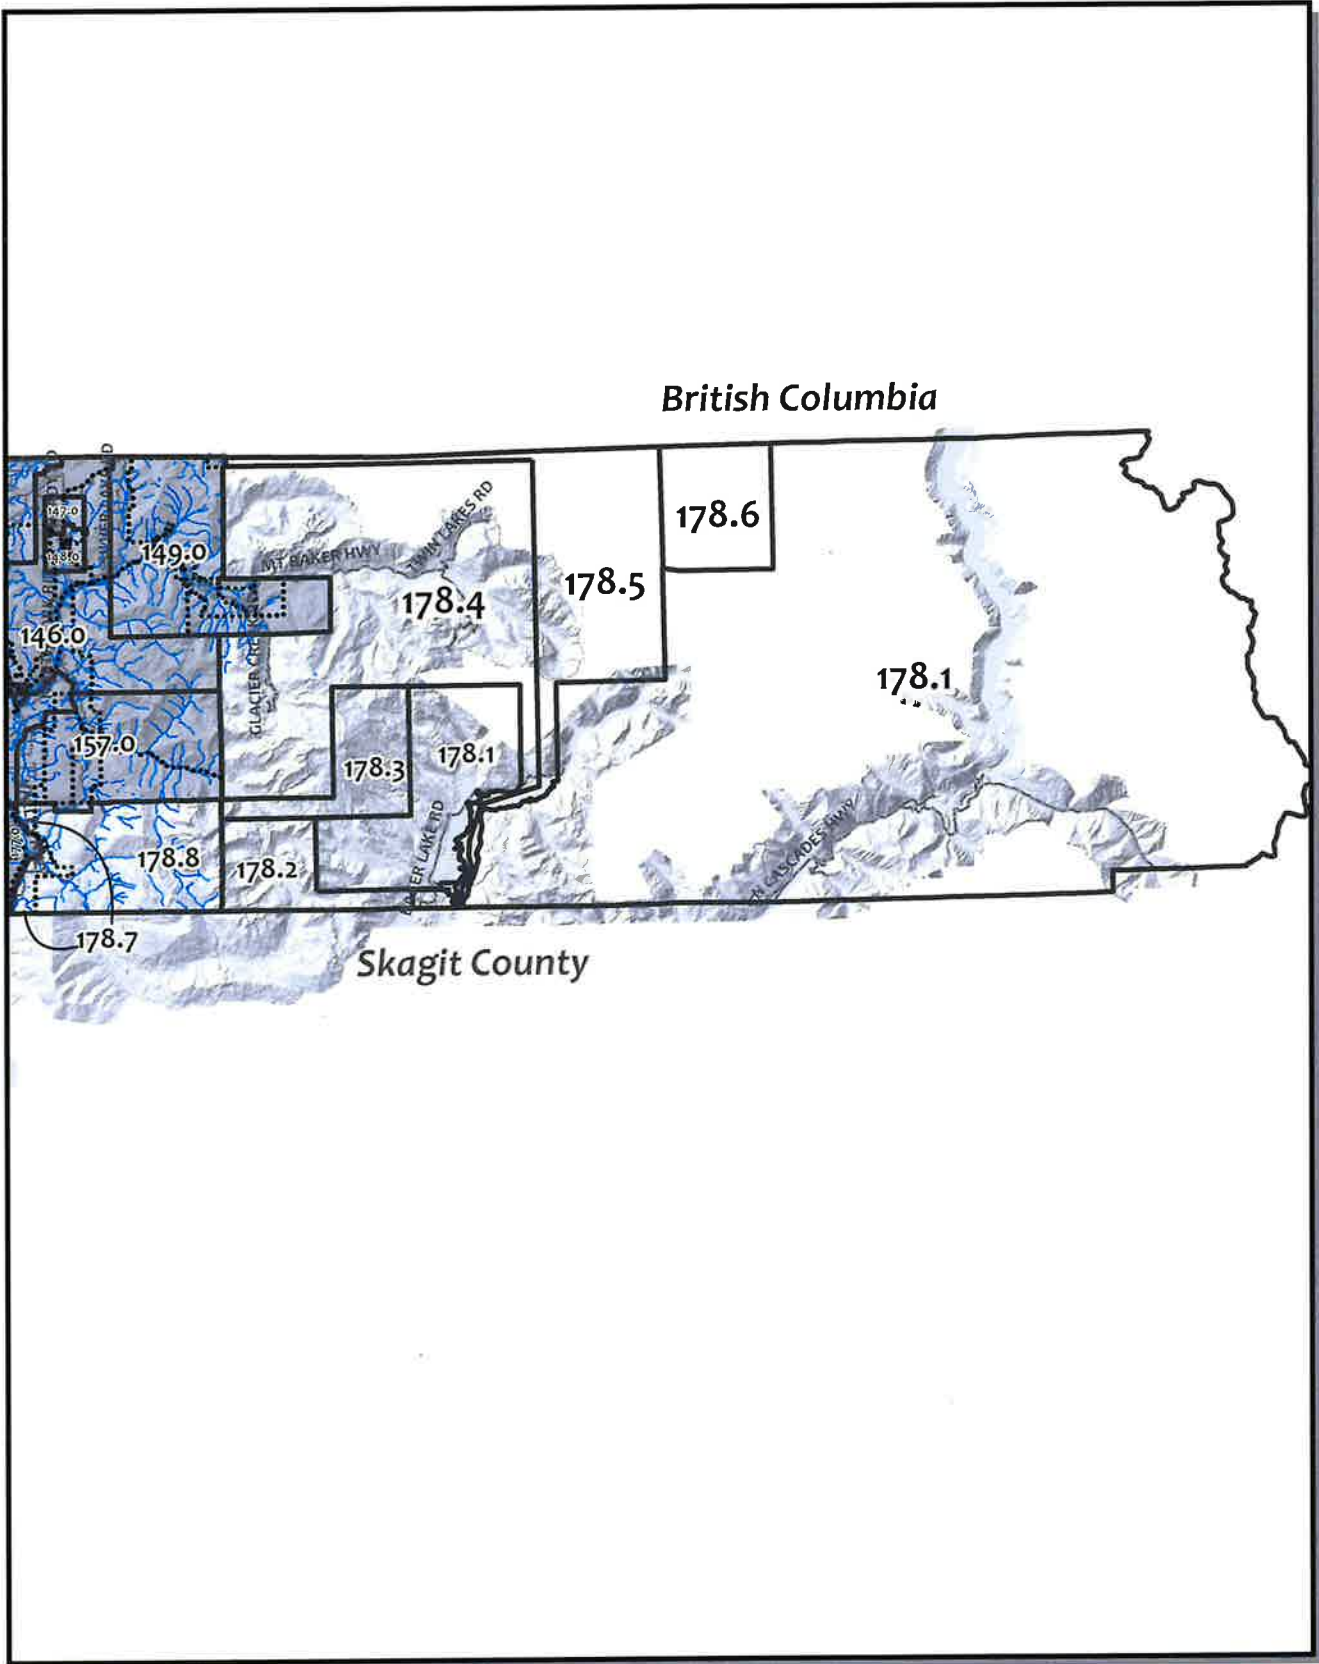

Whatcom County Precinct 178

County Council District 3
Legislative District 42
Congressional District 2

0 10 000 20 000 40 000 Feet