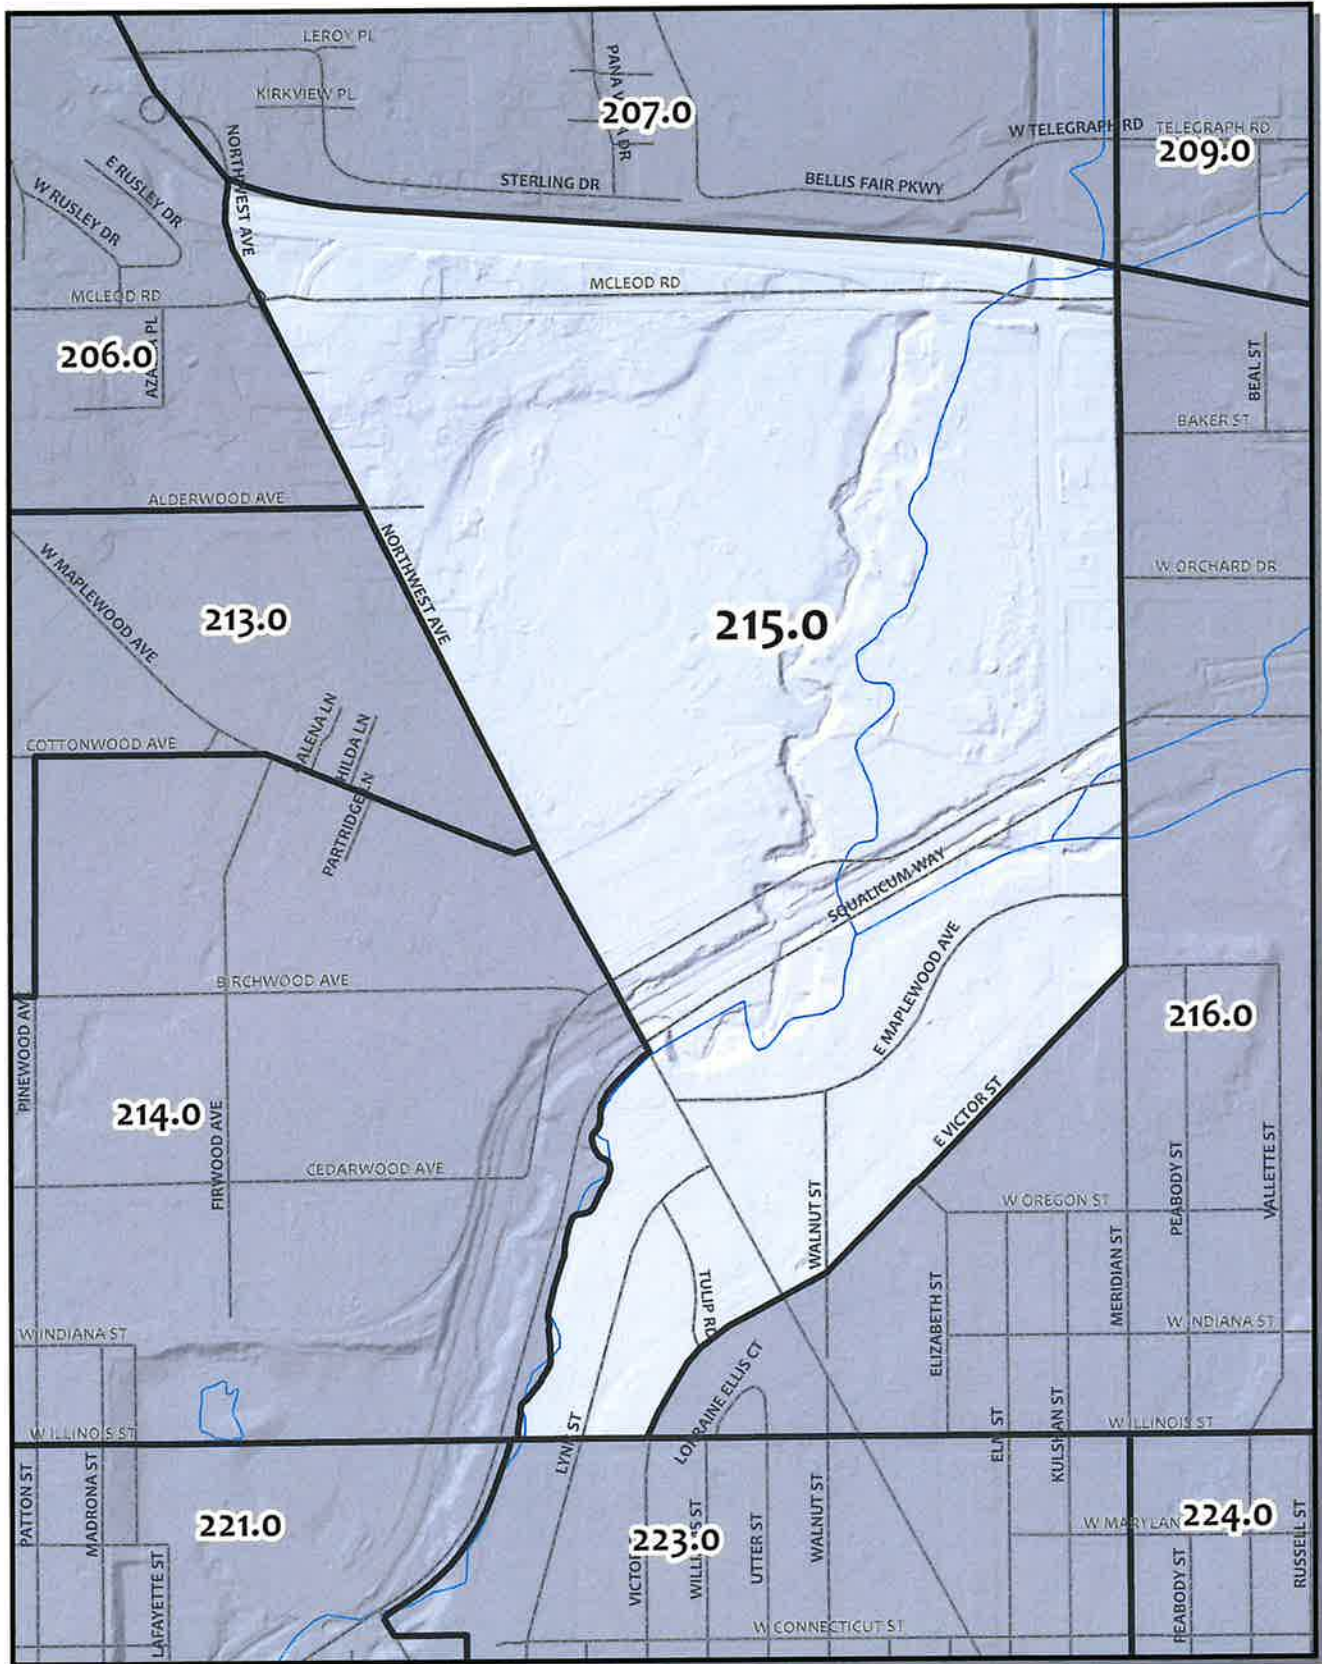

Whatcom County Precinct 215

City of Bellingham Ward 1
County Council District 2
Legislative District 42
Congressional District 2

0 162.5 325 650 Feet