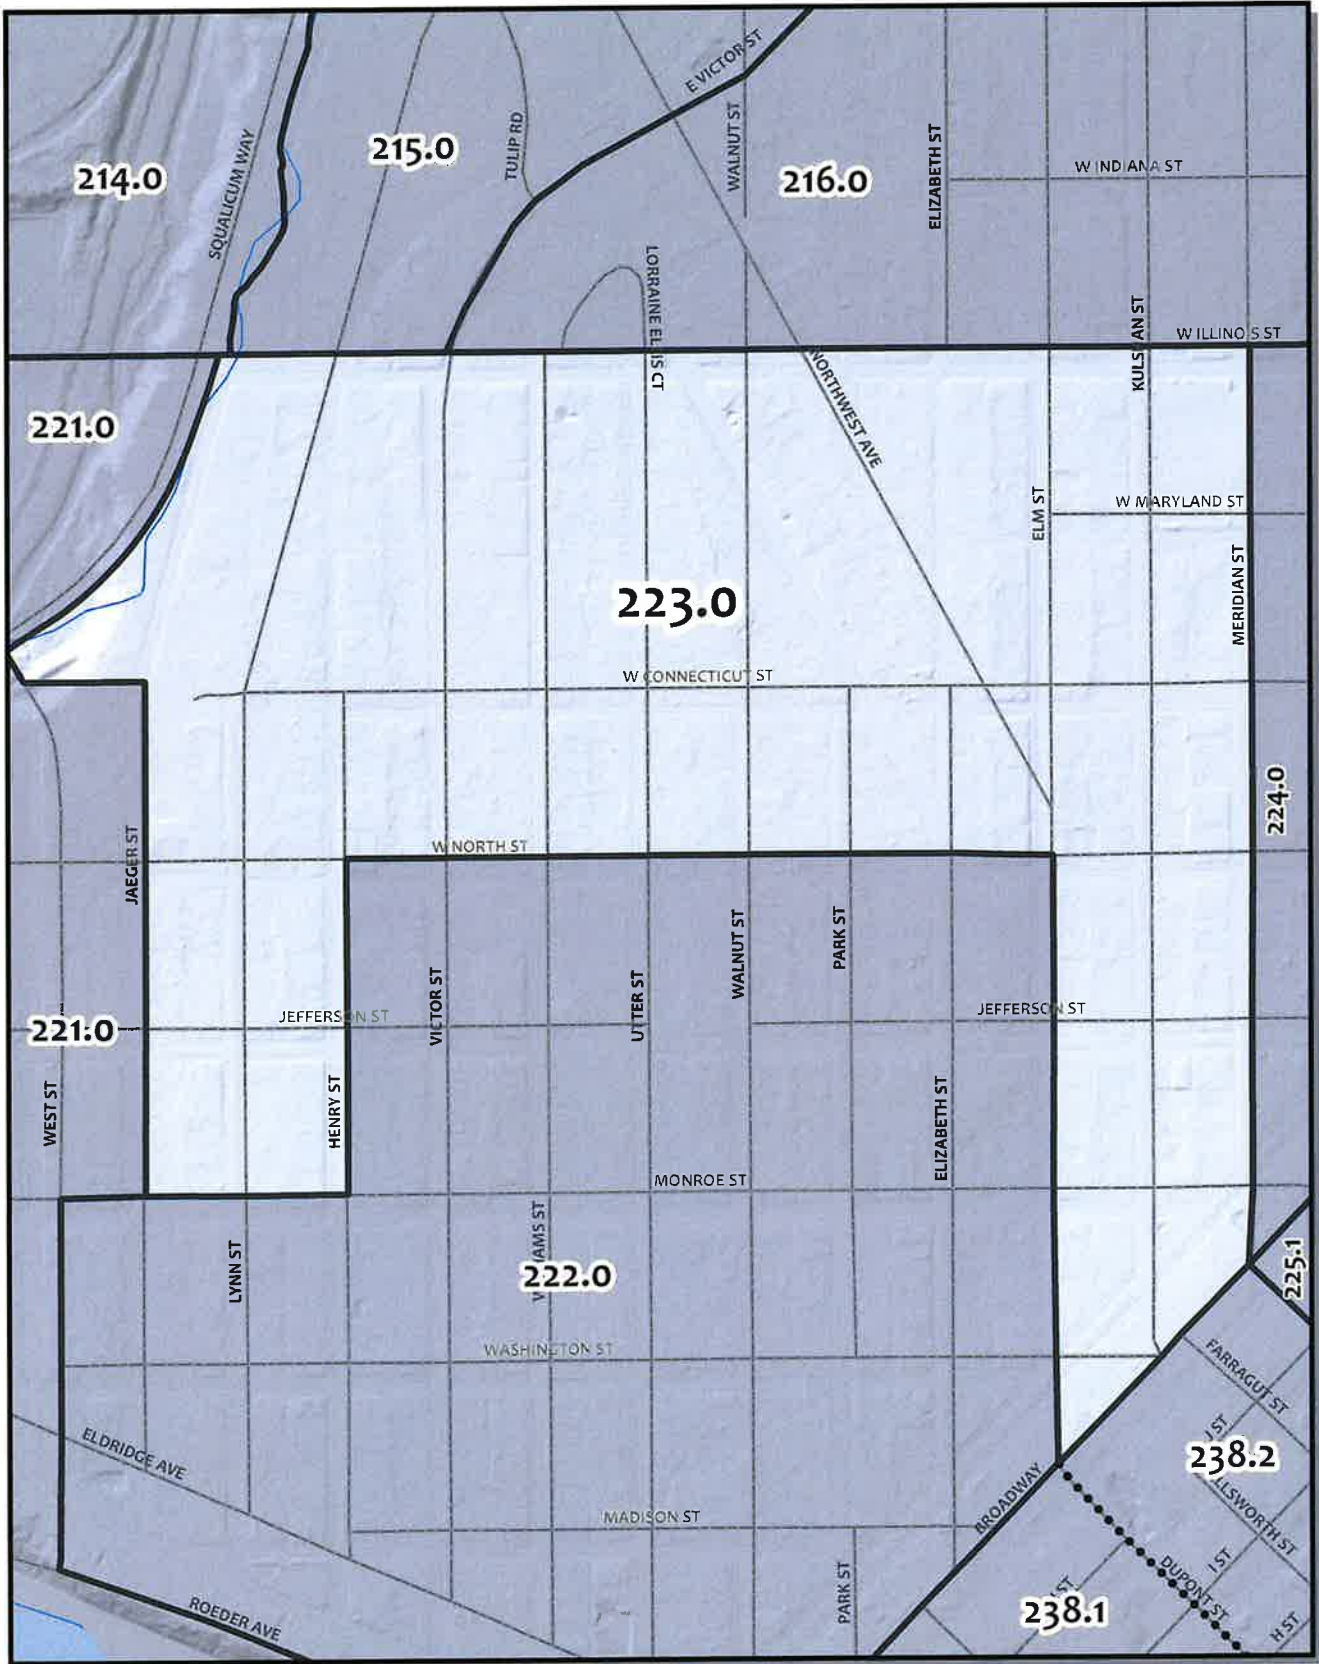

Whatcom County Precinct 223

City of Bellingham Ward 1
County Council District 2
Legislative District 42
Congressional District 2