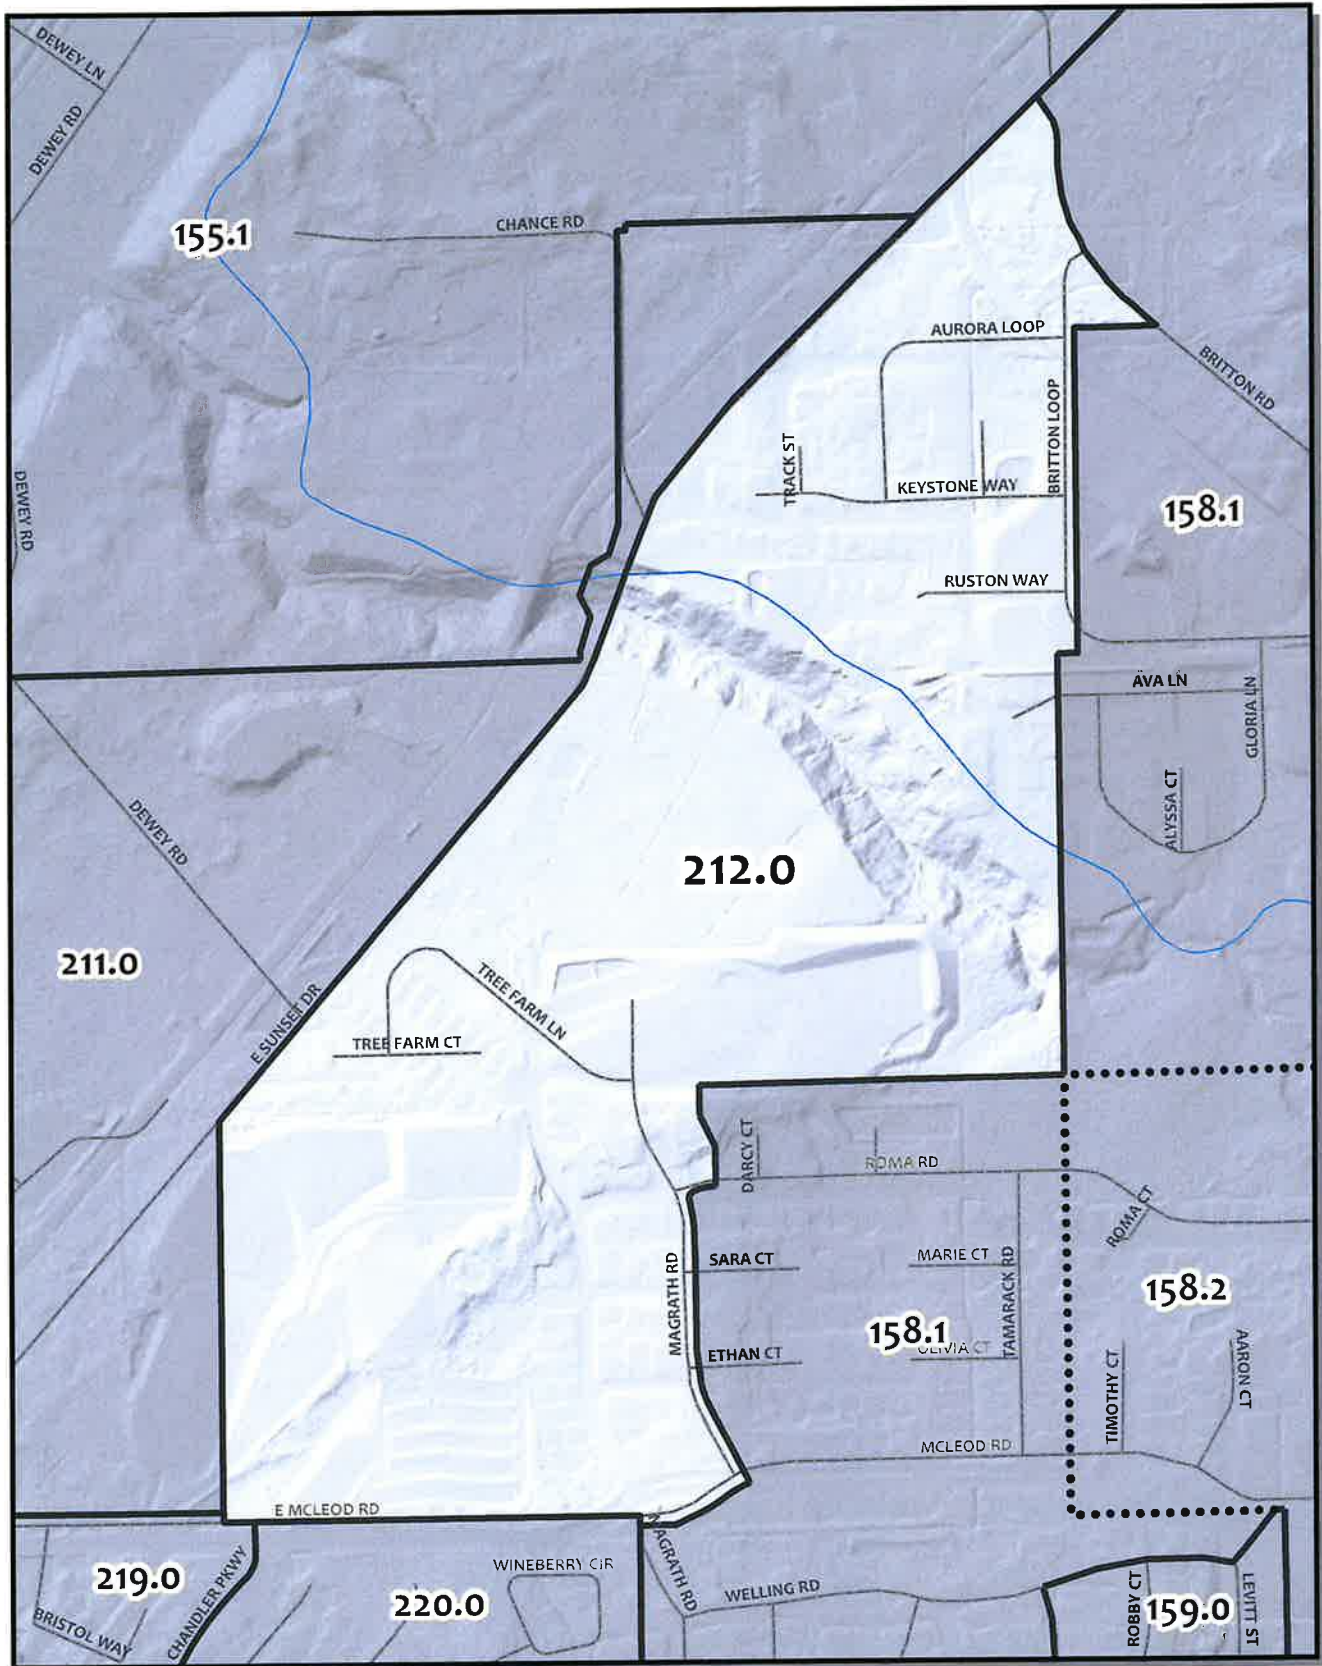

Whatcom County Precinct 212

City of Bellingham Ward 4
County Council District 3
Legislative District 40
Congressional District 2