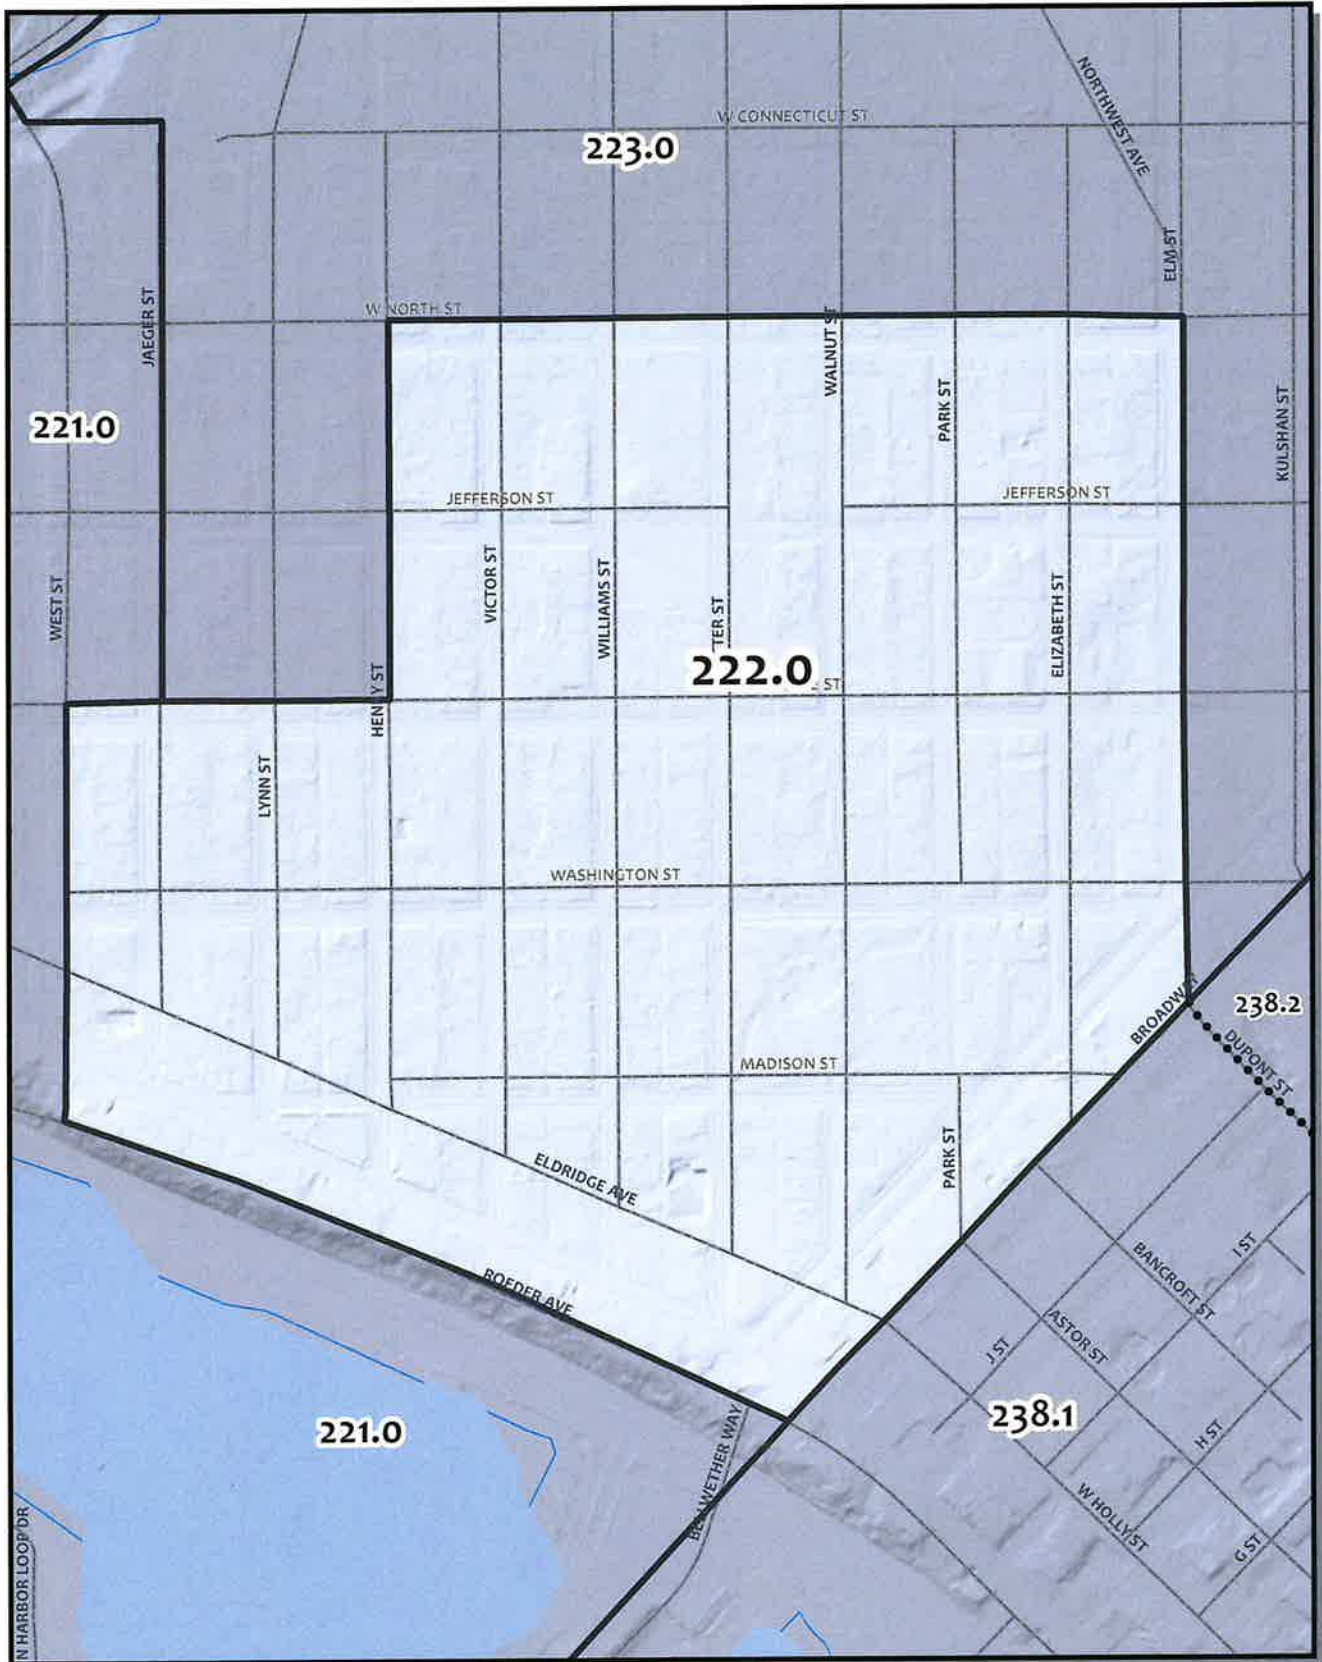

Whatcom County Precinct 222

City of Bellingham Ward 1
County Council District 2
Legislative District 42
Congressional District 2