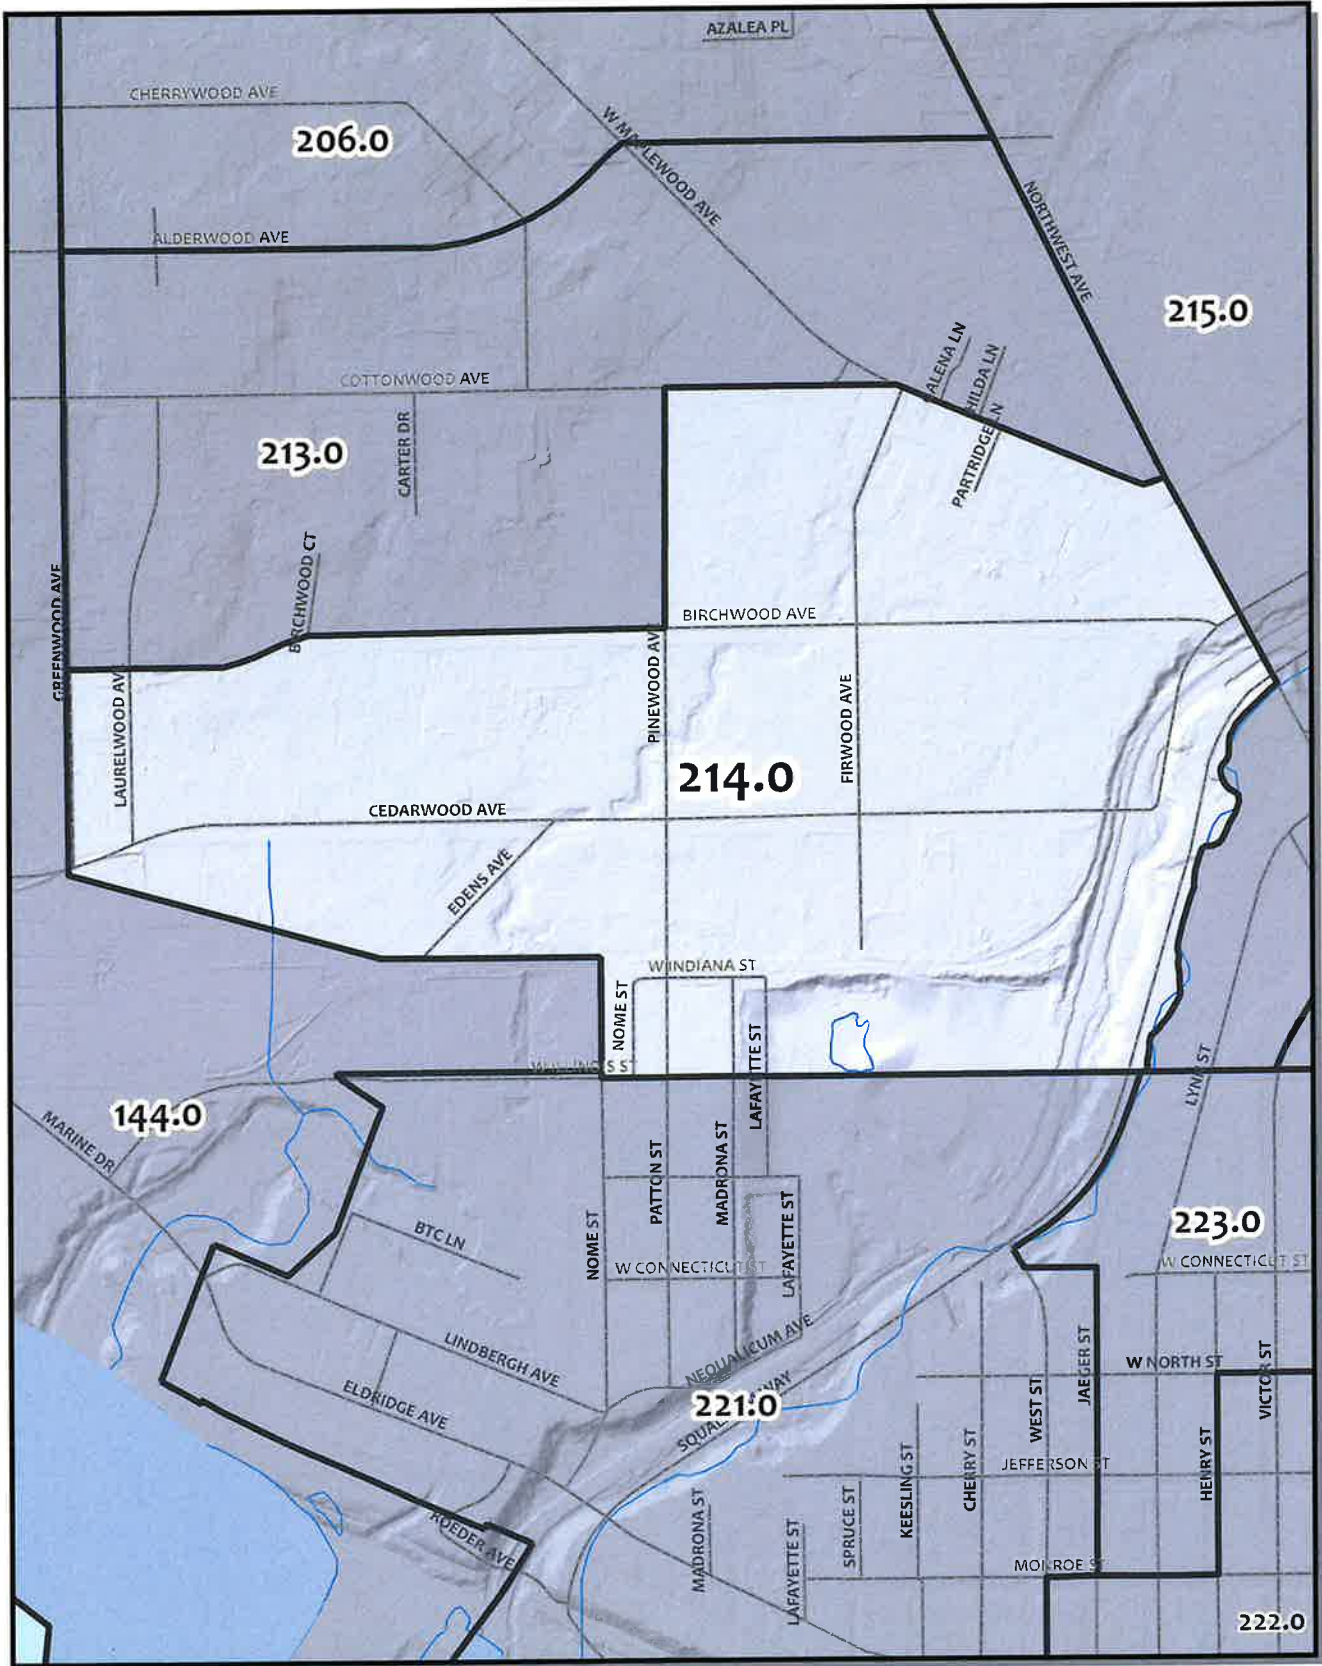

Whatcom County Precinct 214

City of Bellingham Ward 1
County Council District 2
Legislative District 42
Congressional District 2