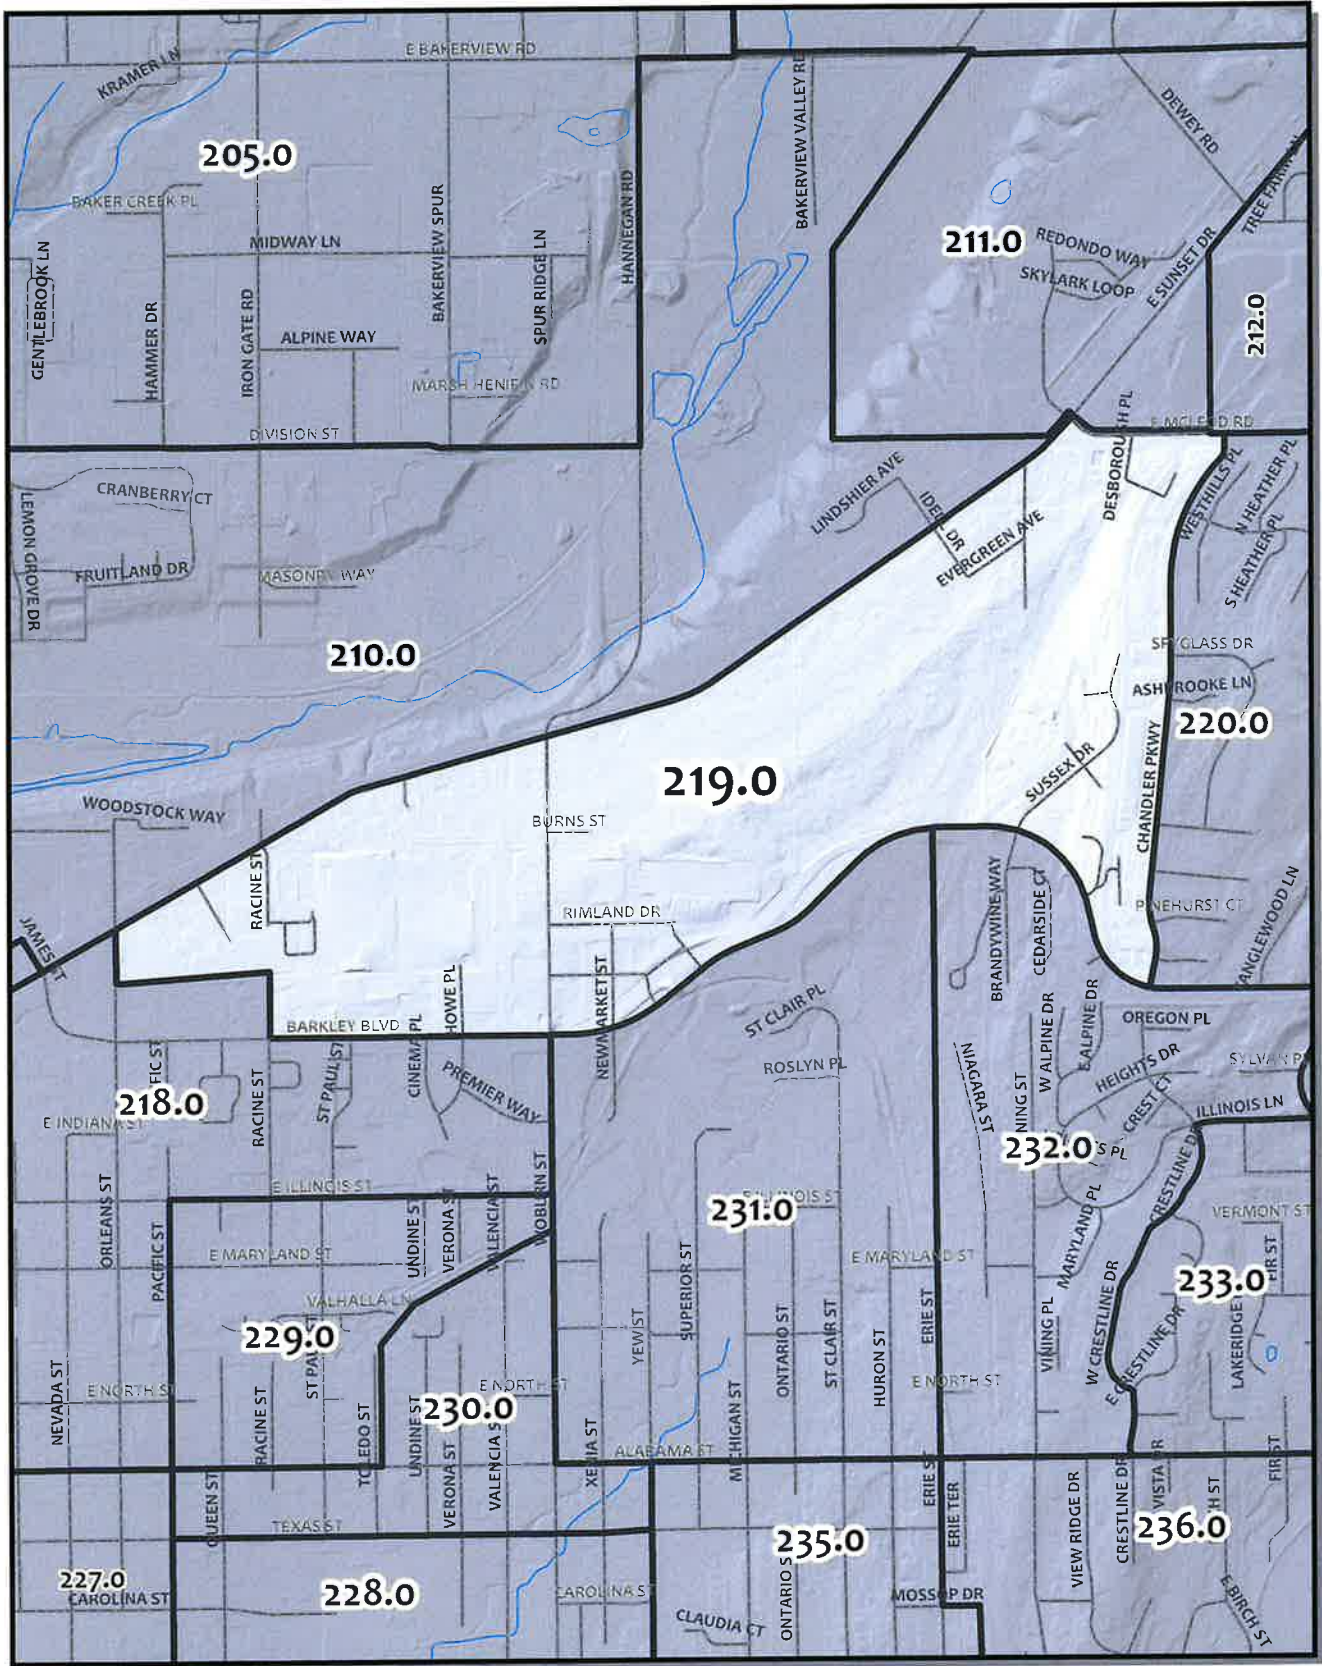

Whatcom County Precinct 219

City of Bellingham Ward 4
County Council District 2
Legislative District 42
Congressional District 2

0 245 490 980 Feet