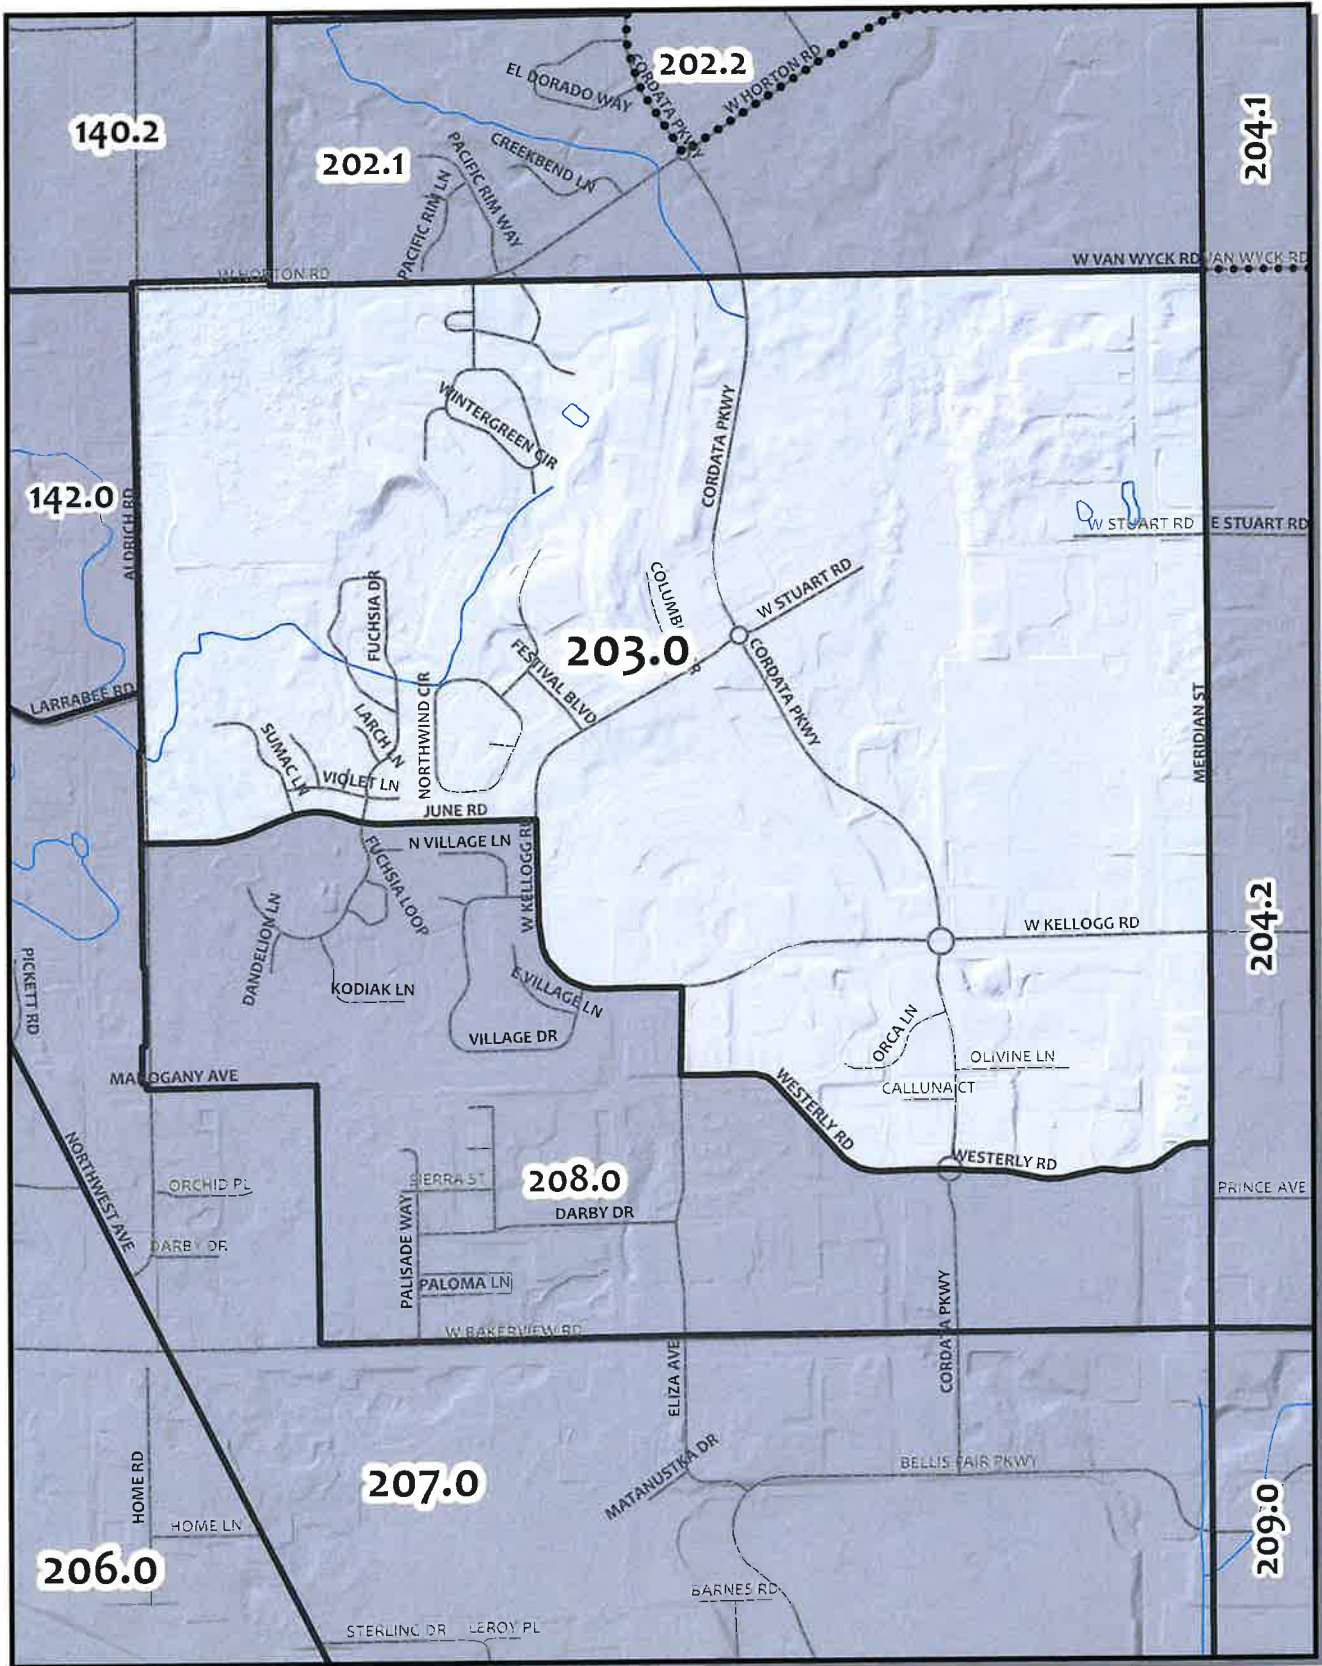

Whatcom County Precinct 203

City of Bellingham Ward 1
County Council District 2
Legislative District 42
Congressional District 2