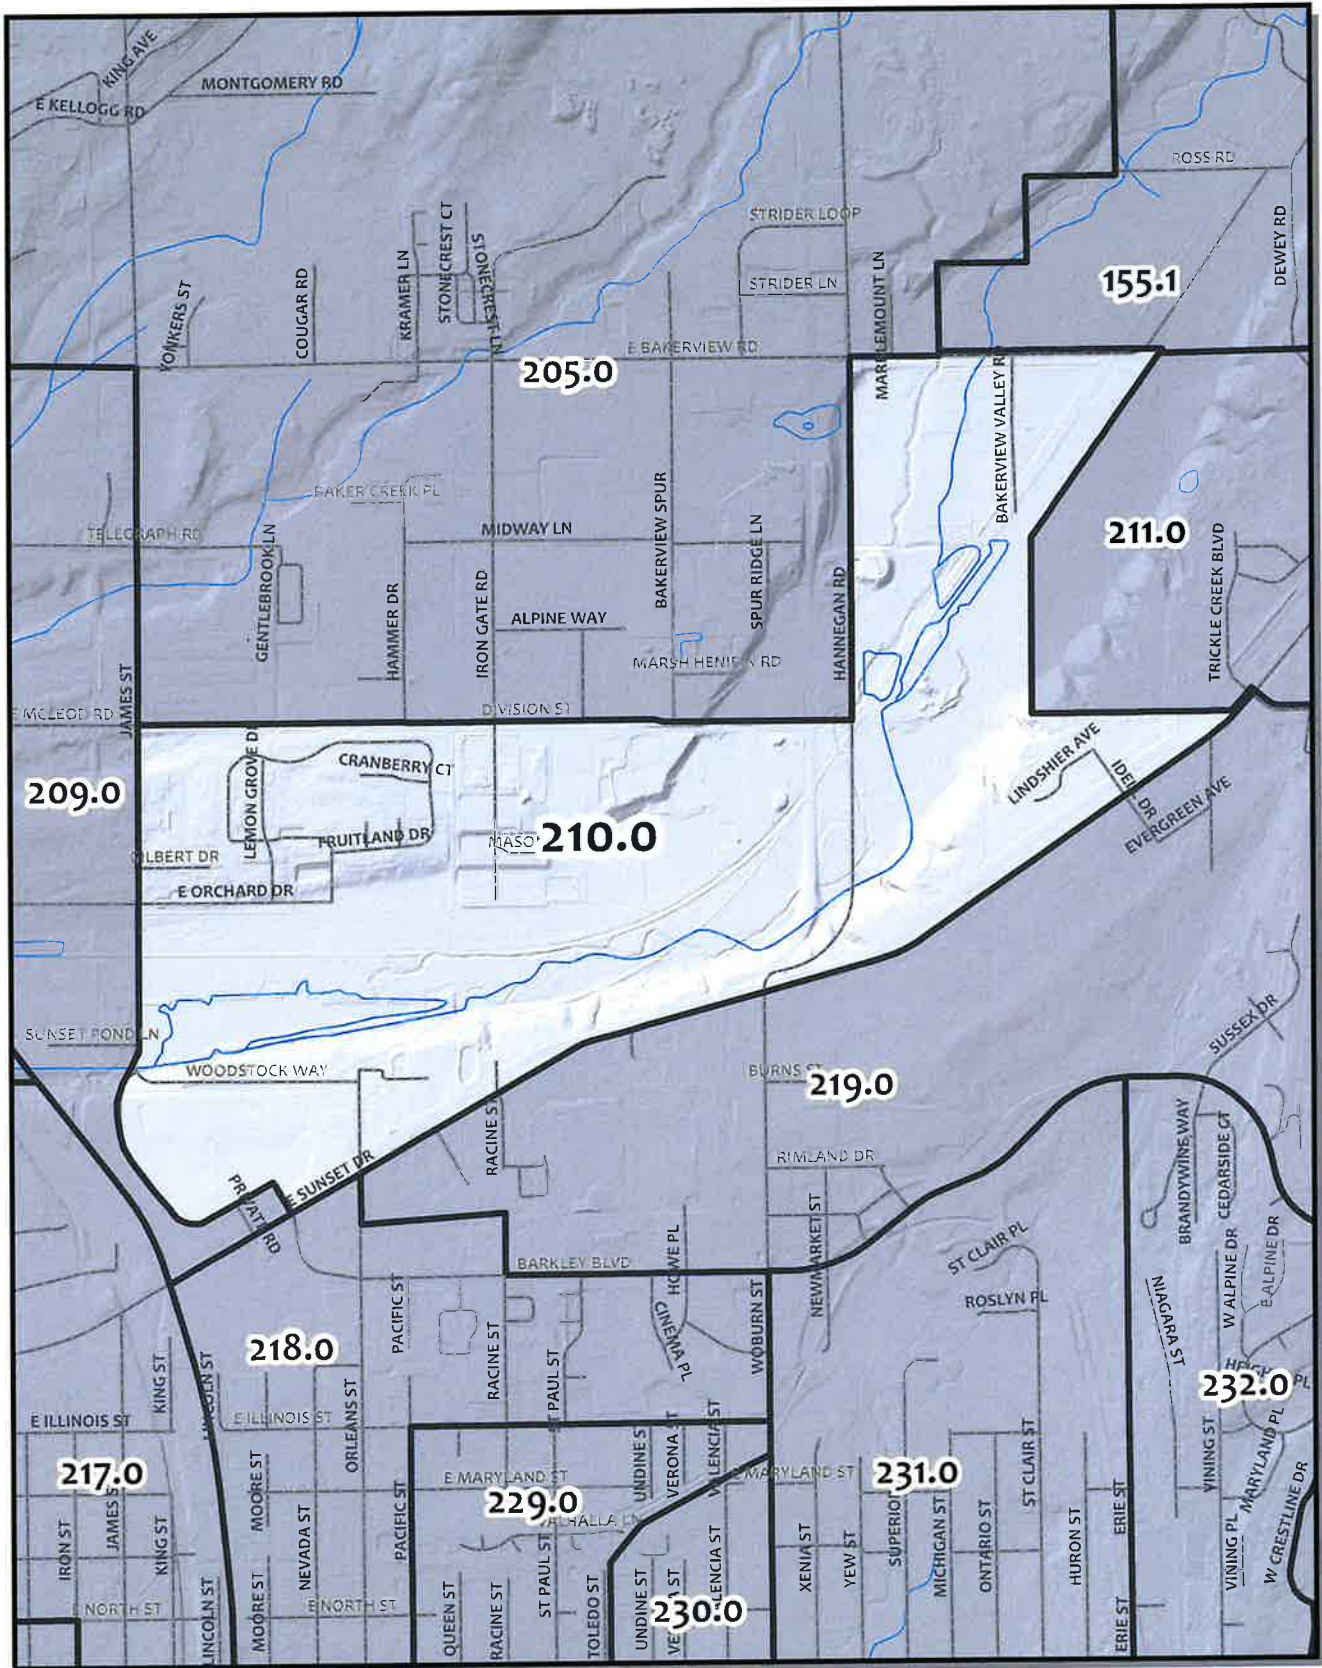

Whatcom County Precinct 210

City of Bellingham Ward 2
County Council District 2
Legislative District 42
Congressional District 2

0 202.5 525 1,050 Feet