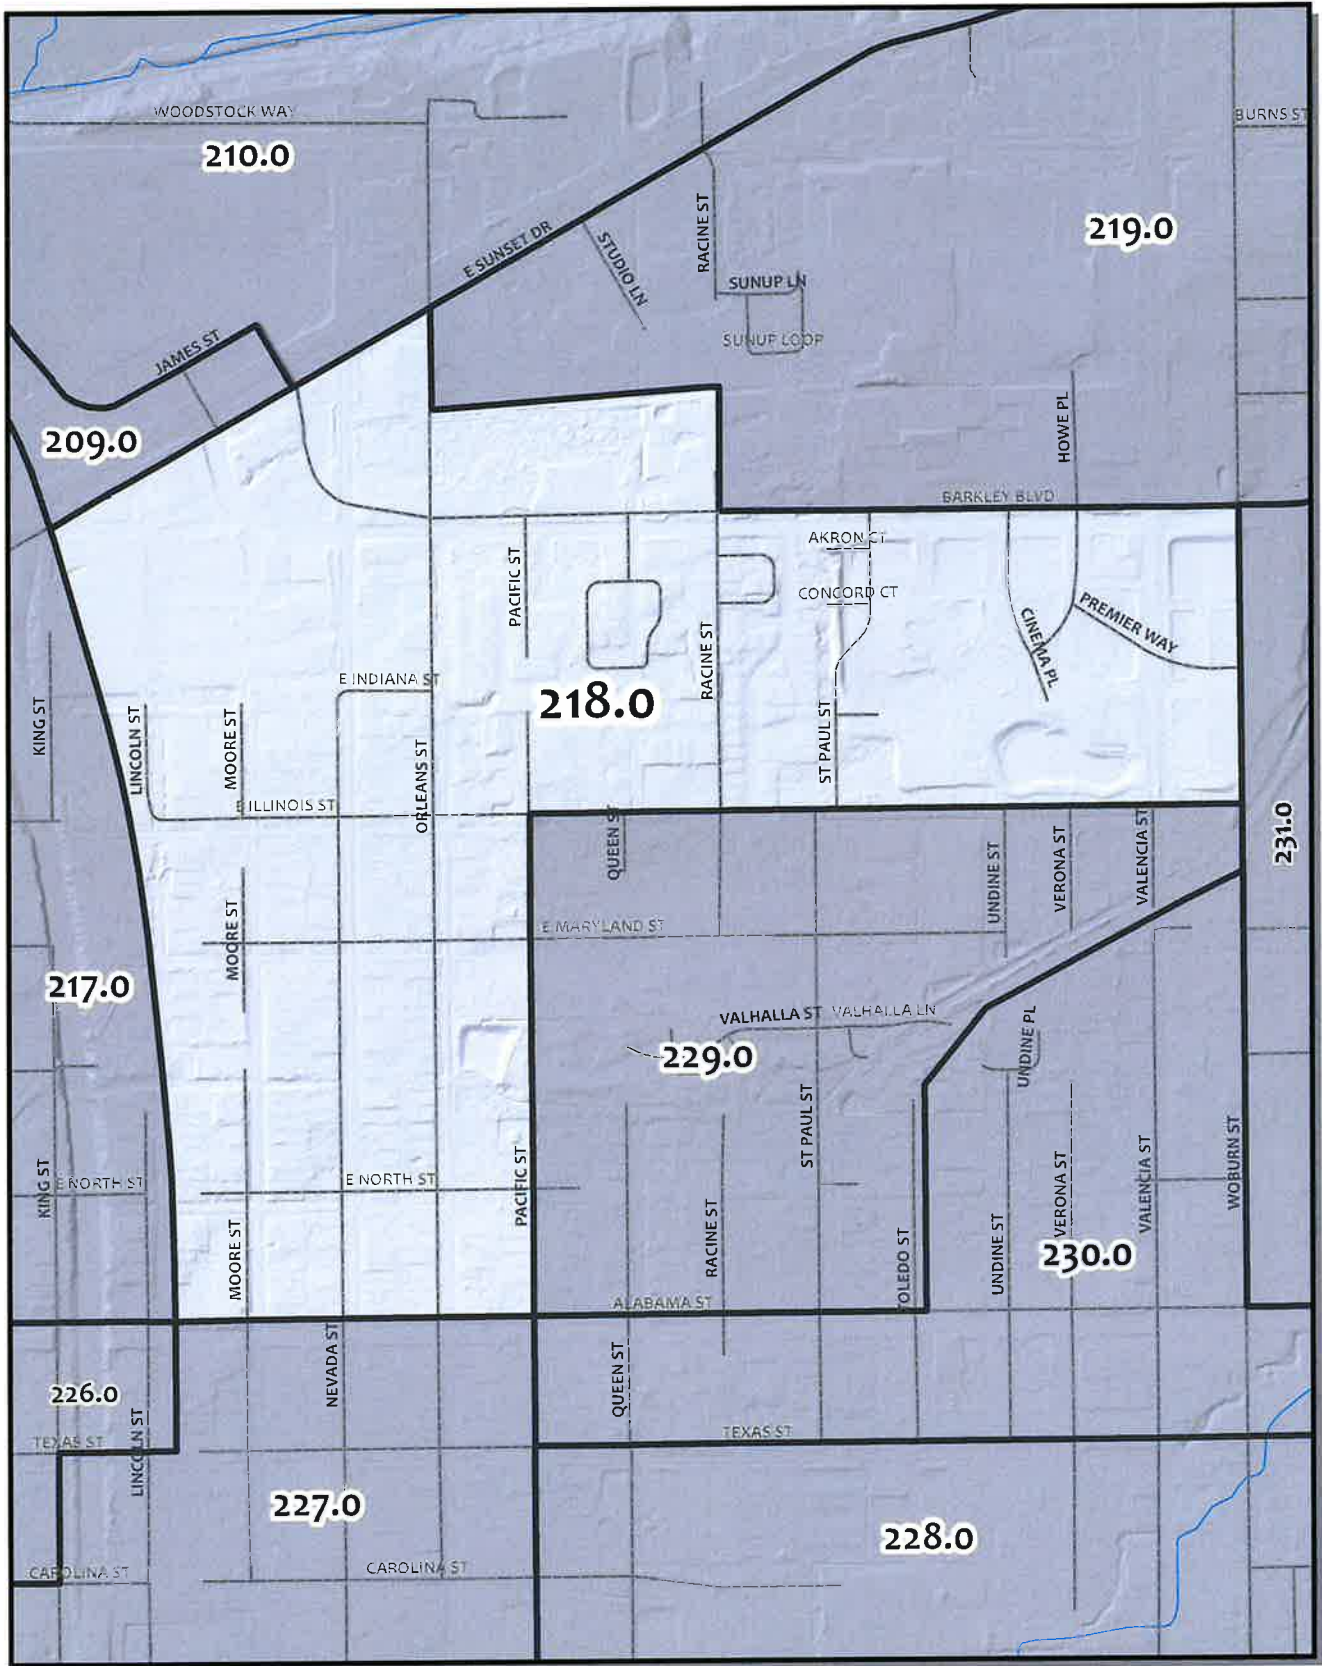

Whatcom County Precinct 218

City of Bellingham Ward 2
County Council District 2
Legislative District 42
Congressional District 2