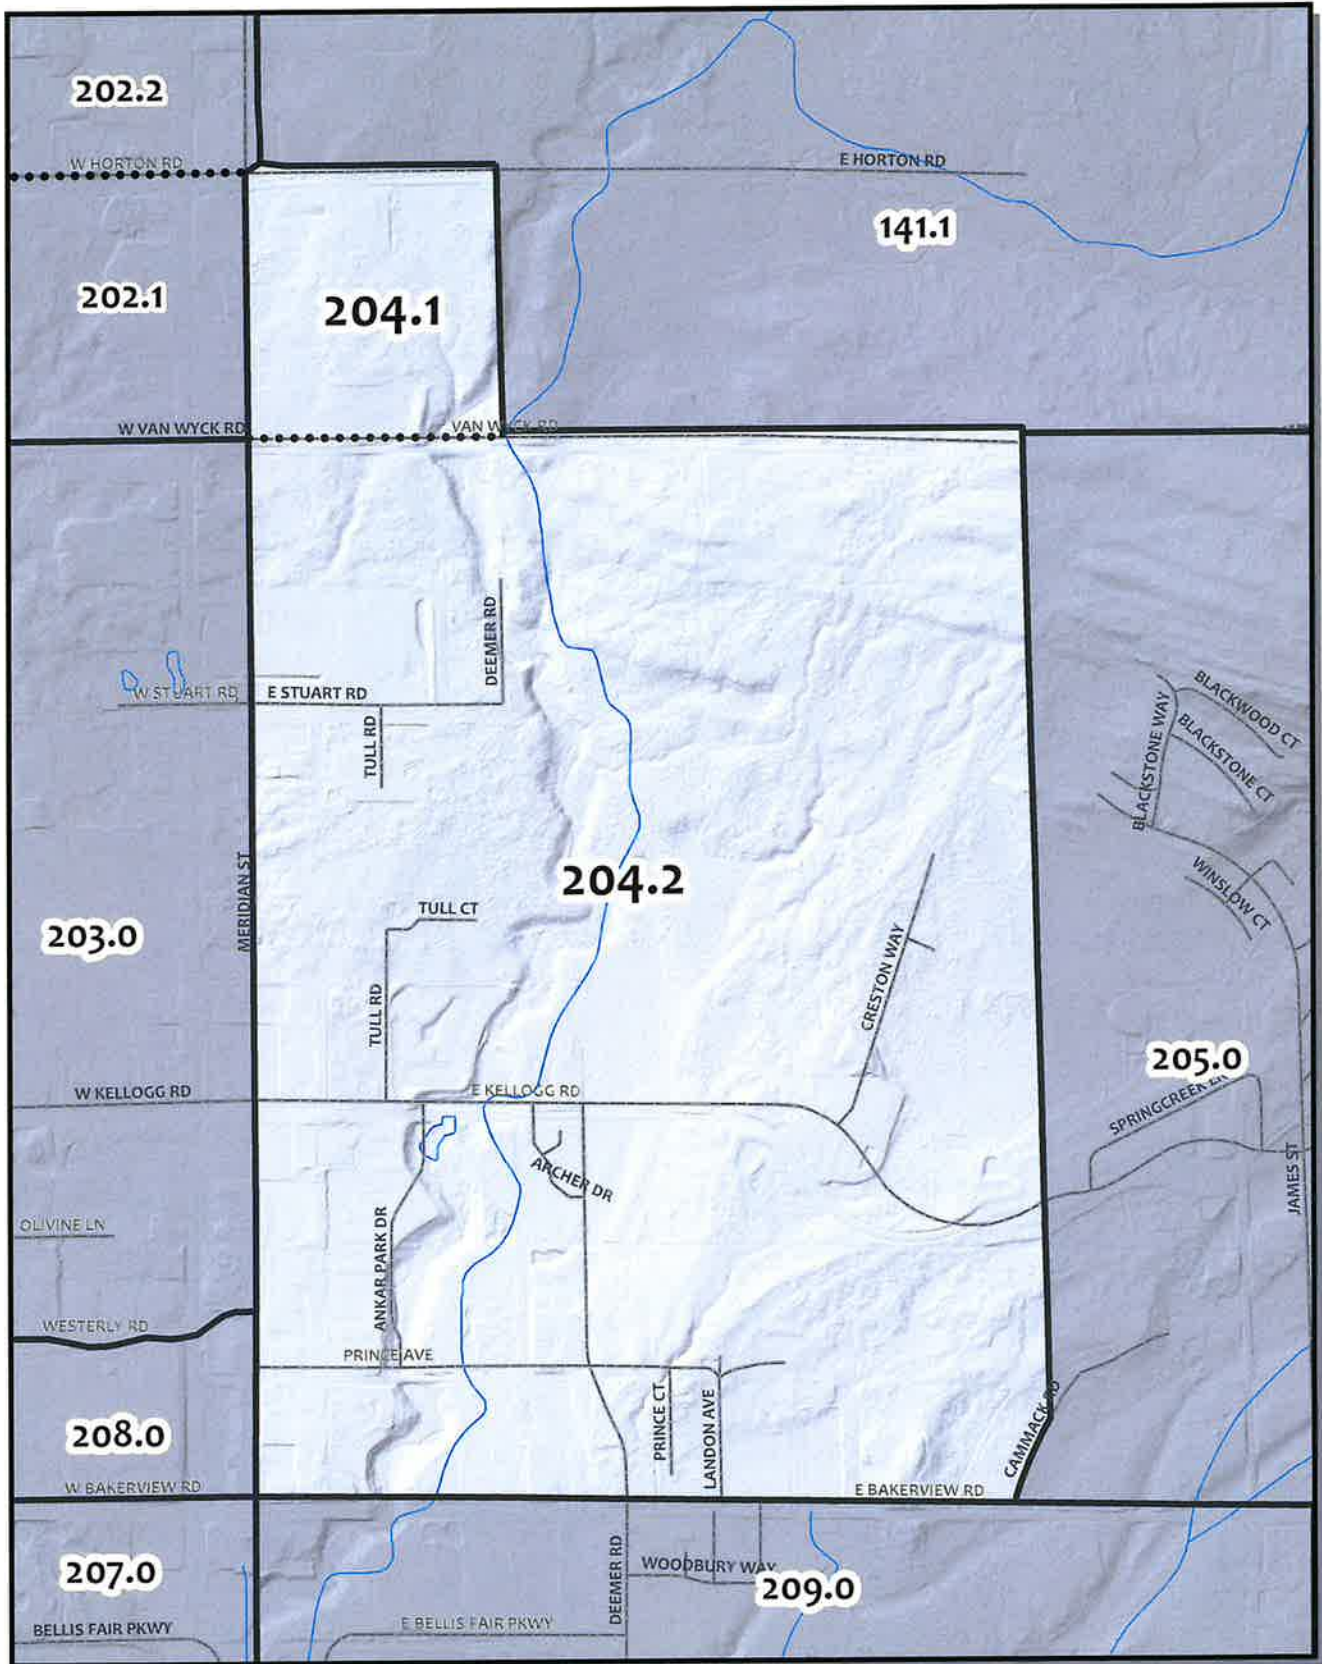

Whatcom County Precinct 204

City of Bellingham Ward 2
County Council District 2
Legislative District 42
Congressional District 2

0 150 300 720 Feet

2023