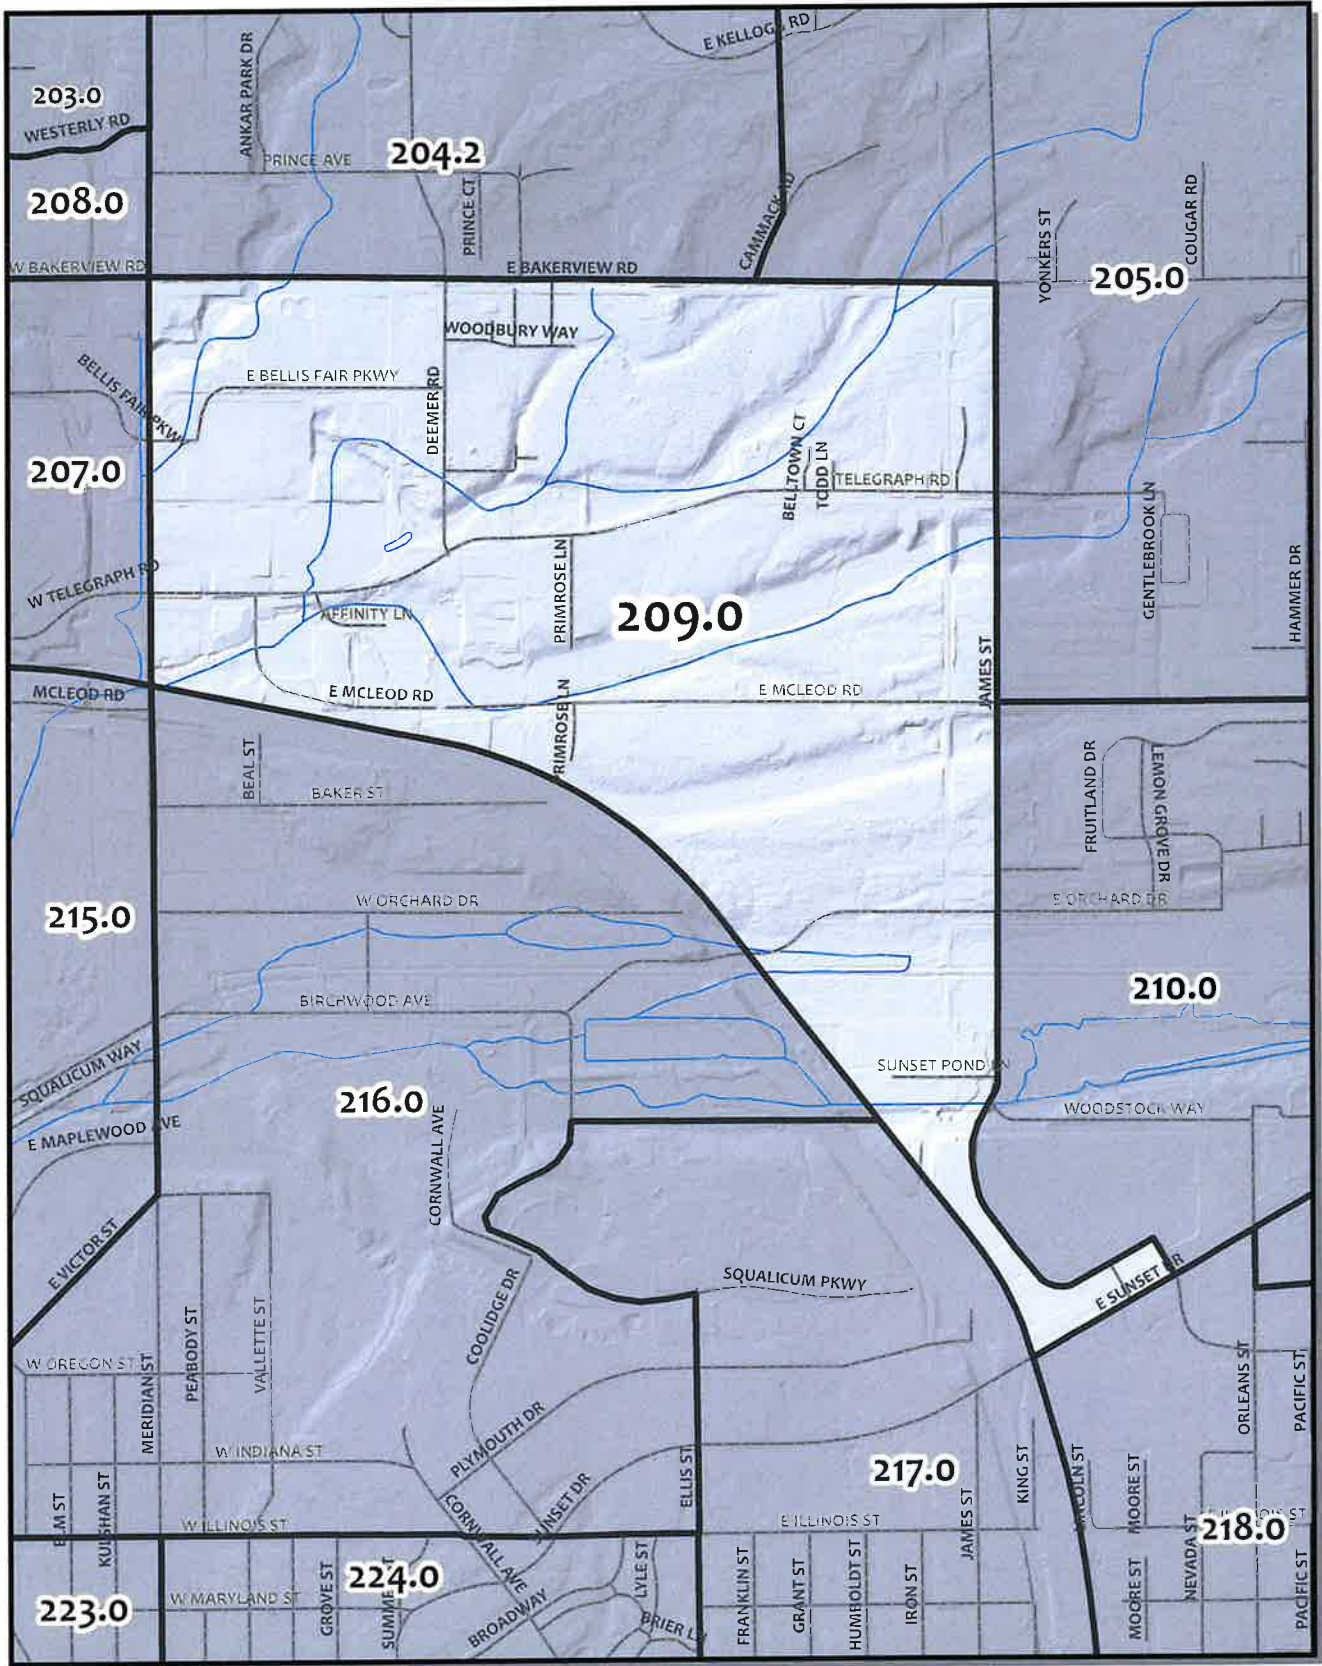

Whatcom County Precinct 209

City of Bellingham Ward 2
County Council District 2
Legislative District 42
Congressional District 2