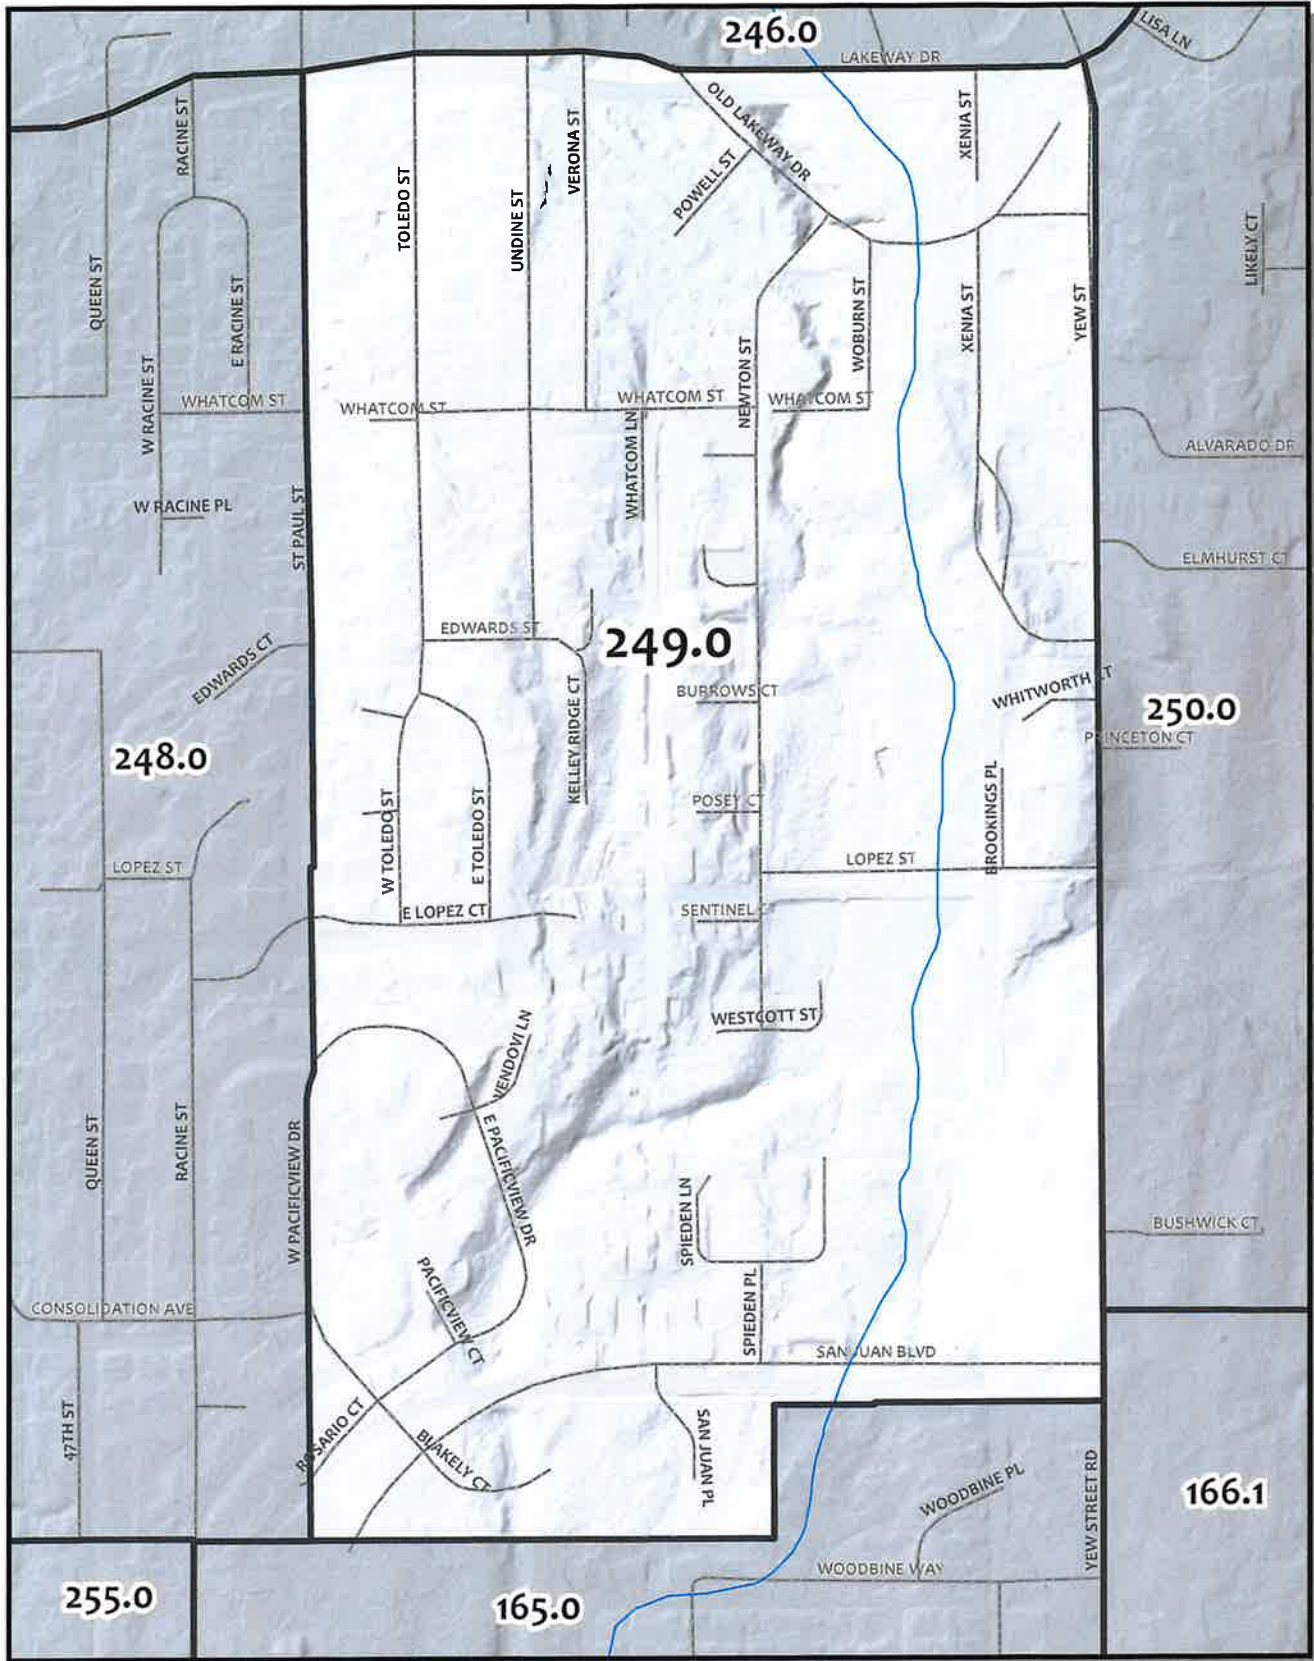

Whatcom County Precinct 249

City of Bellingham Ward 3
County Council District 1
Legislative District 40
Congressional District 2

0 105 210 420 Feet