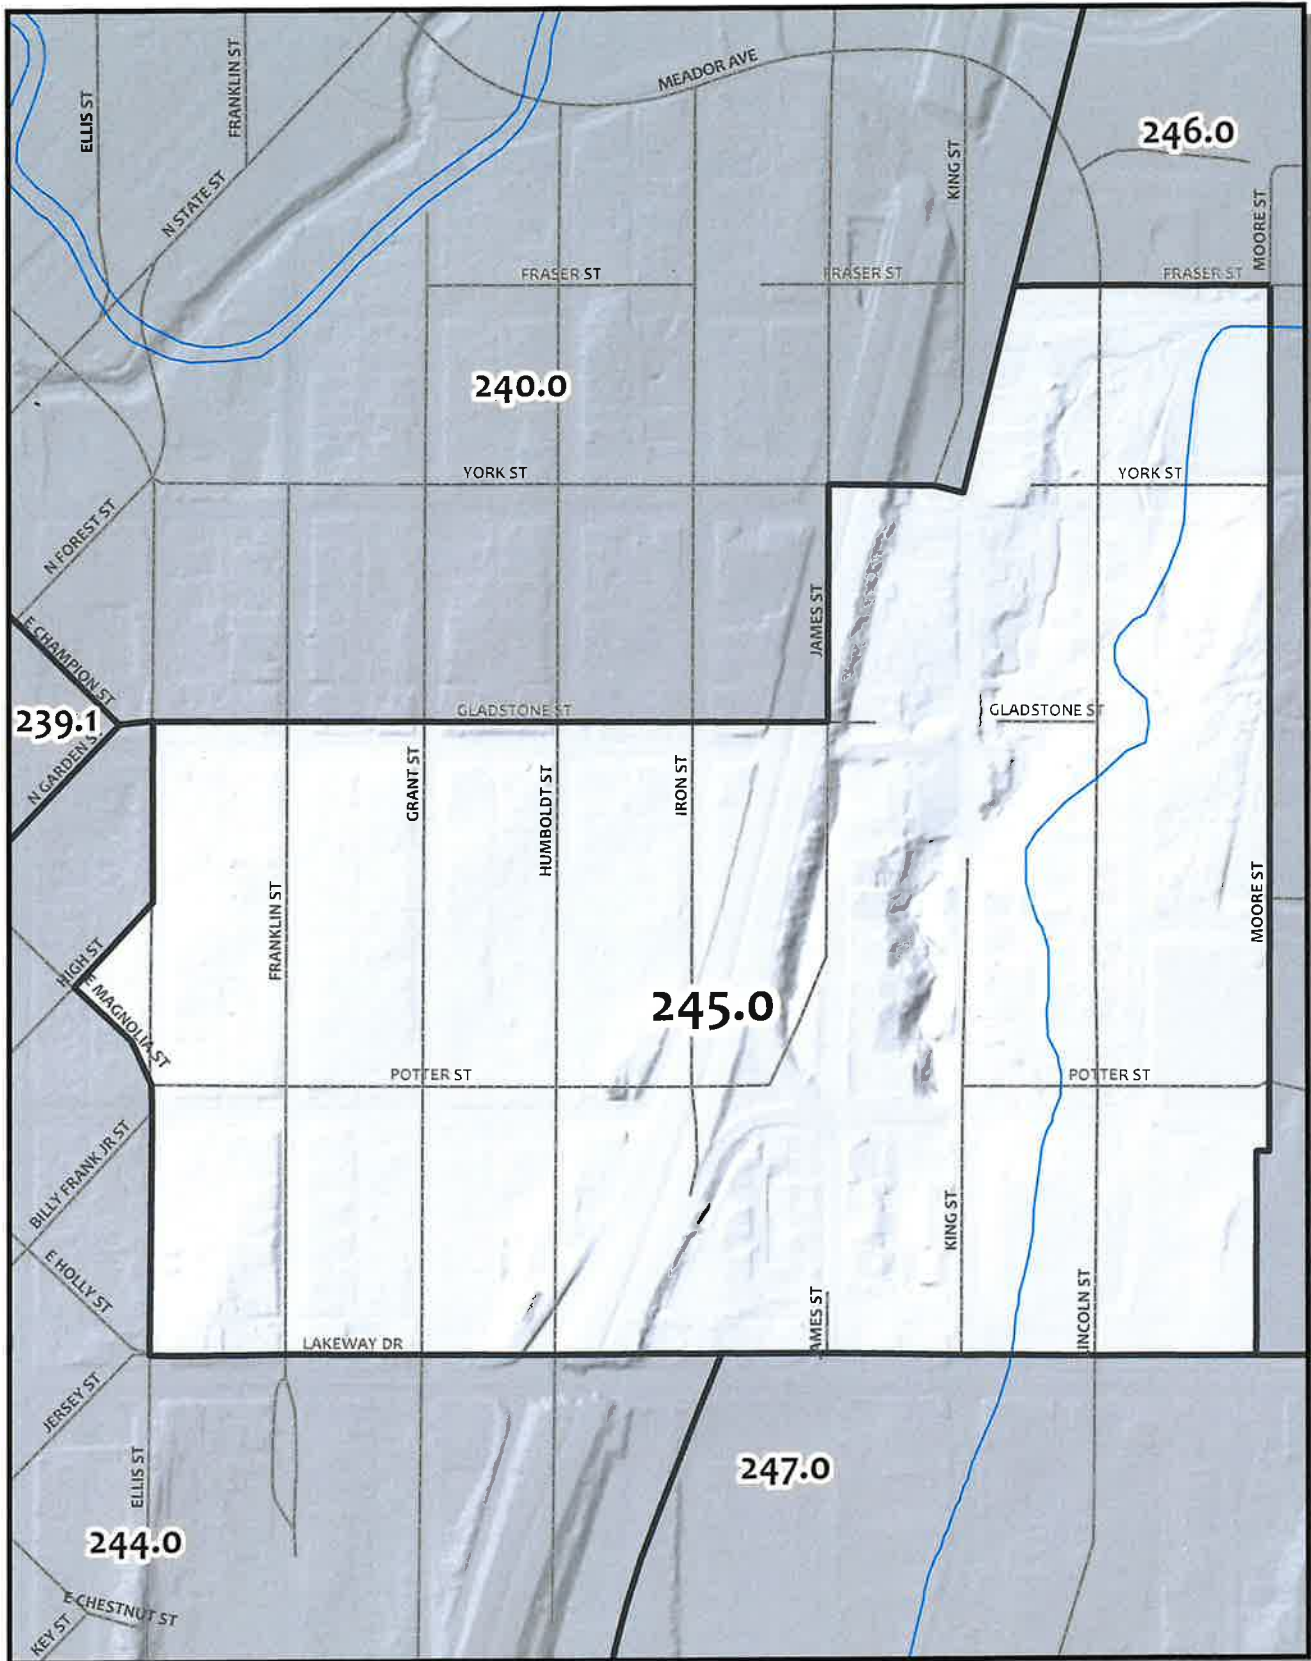

Whatcom County Precinct 245

City of Bellingham Ward 3
County Council District 1
Legislative District 40
Congressional District 2