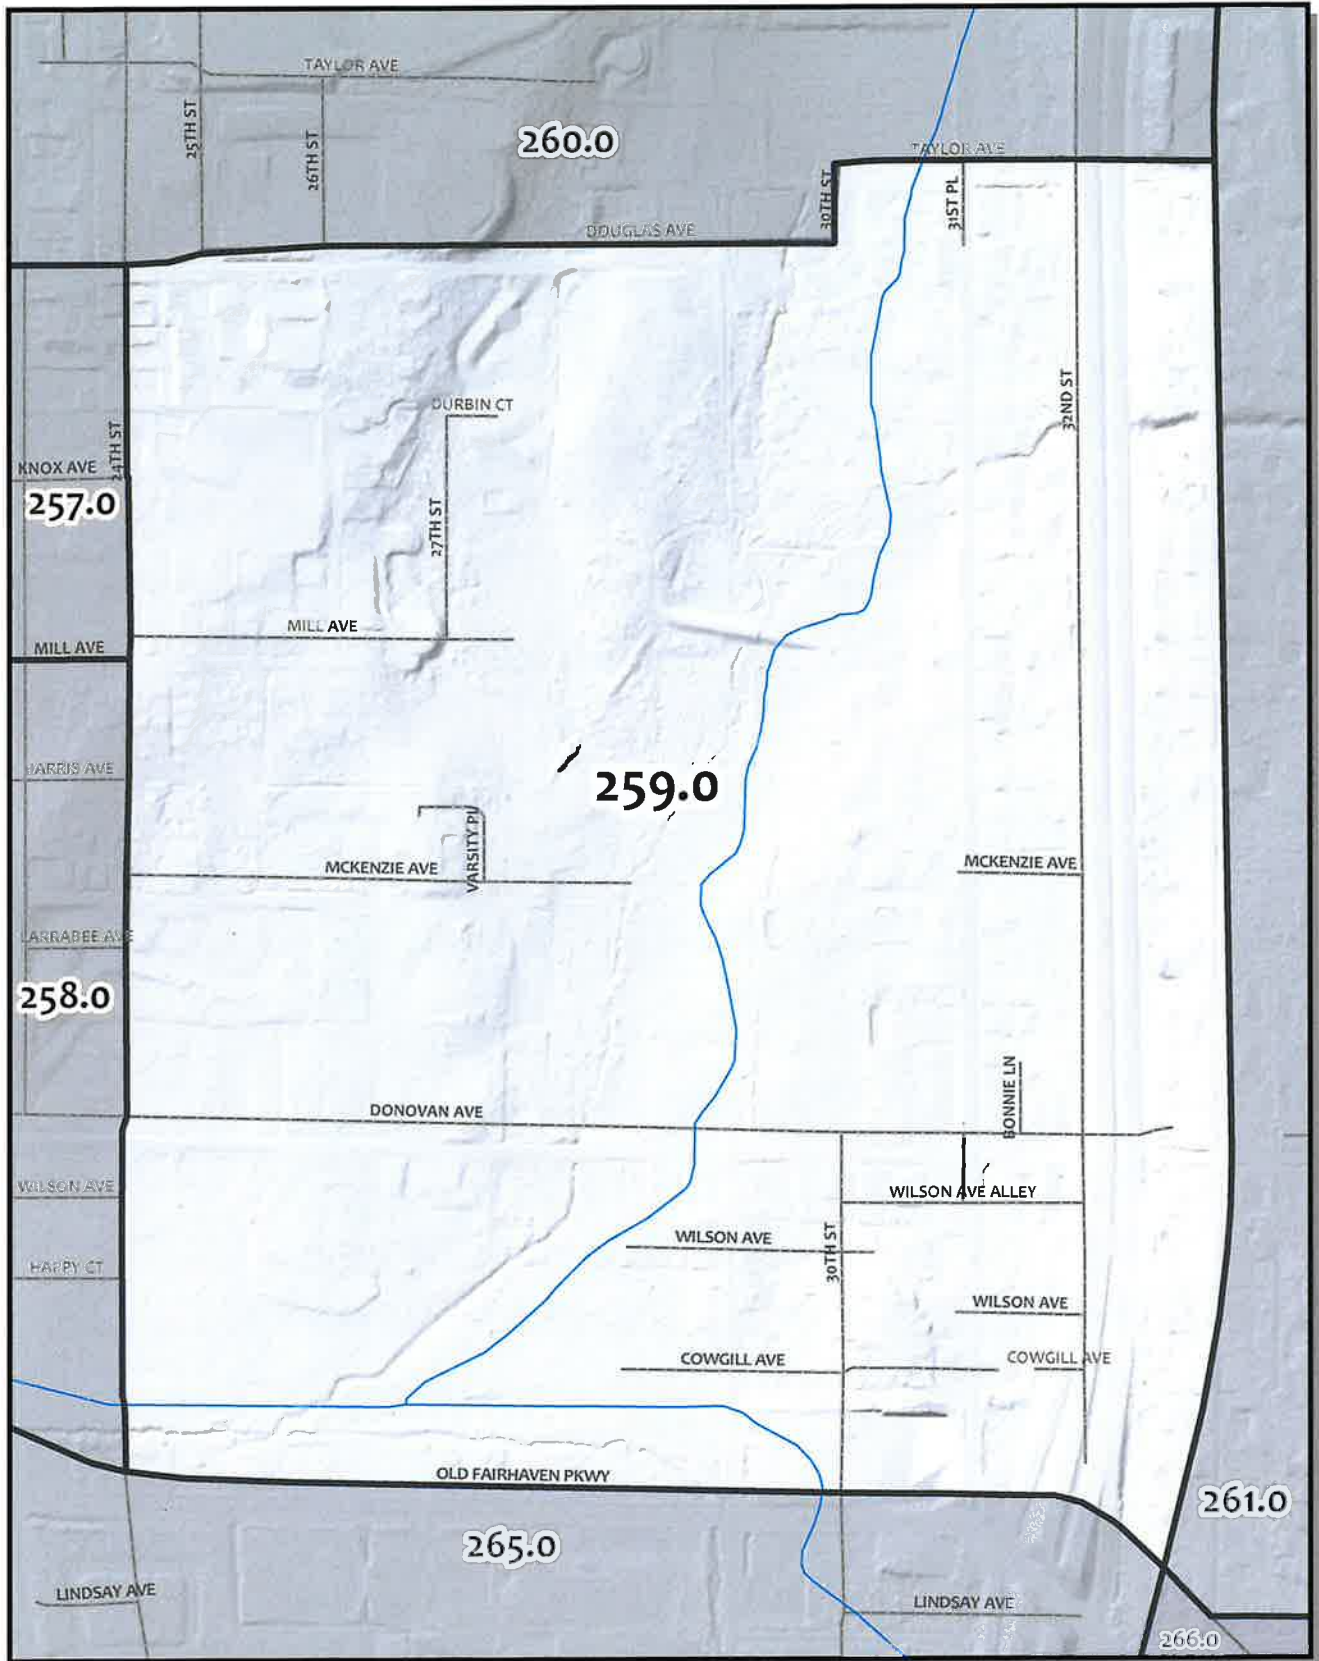

Whatcom County Precinct 259

City of Bellingham Ward 6
County Council District 1
Legislative District 40
Congressional District 2

0 95 190 380 Feet