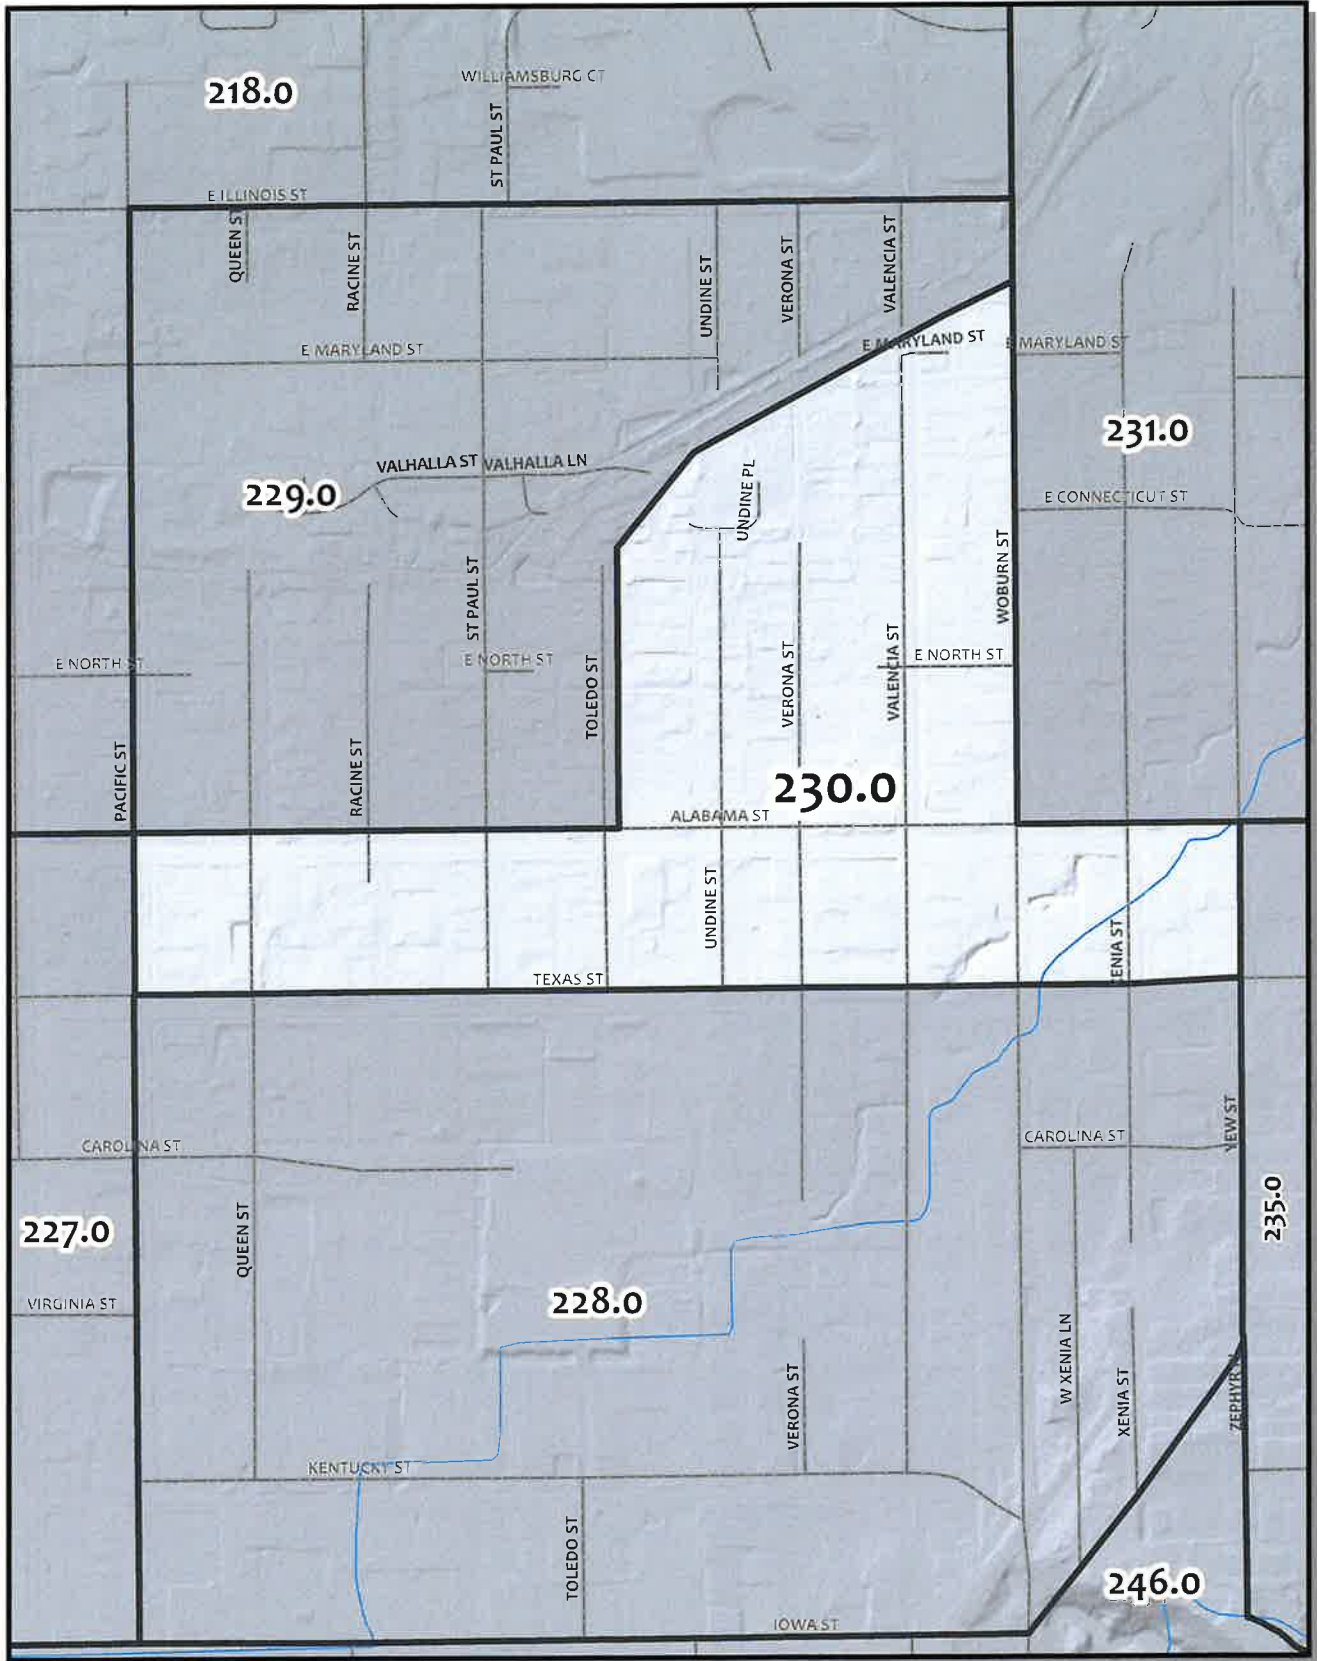

Whatcom County Precinct 230

City of Bellingham Ward 4
County Council District 2
Legislative District 42
Congressional District 2