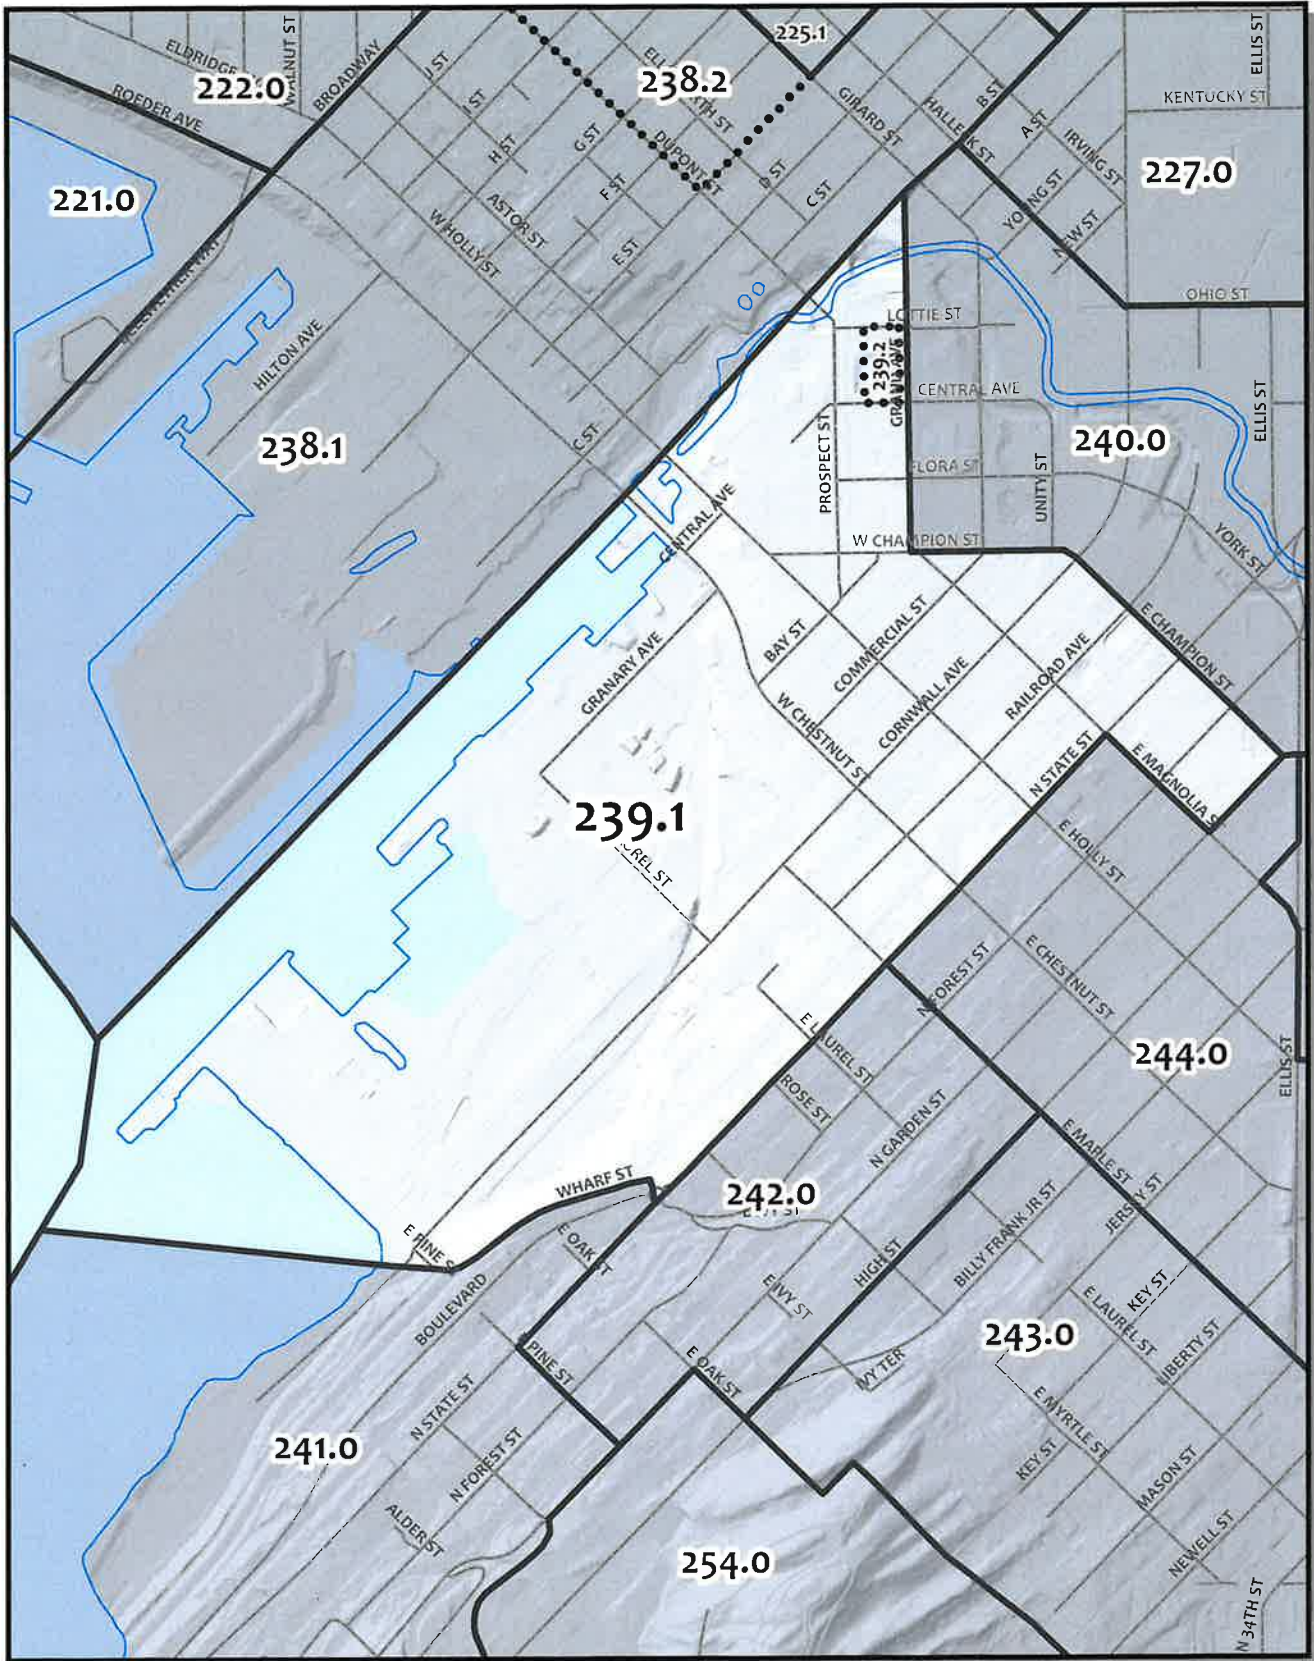

Whatcom County Precinct 239

City of Bellingham Ward 3
County Council District 1
Legislative District 42
Congressional District 2