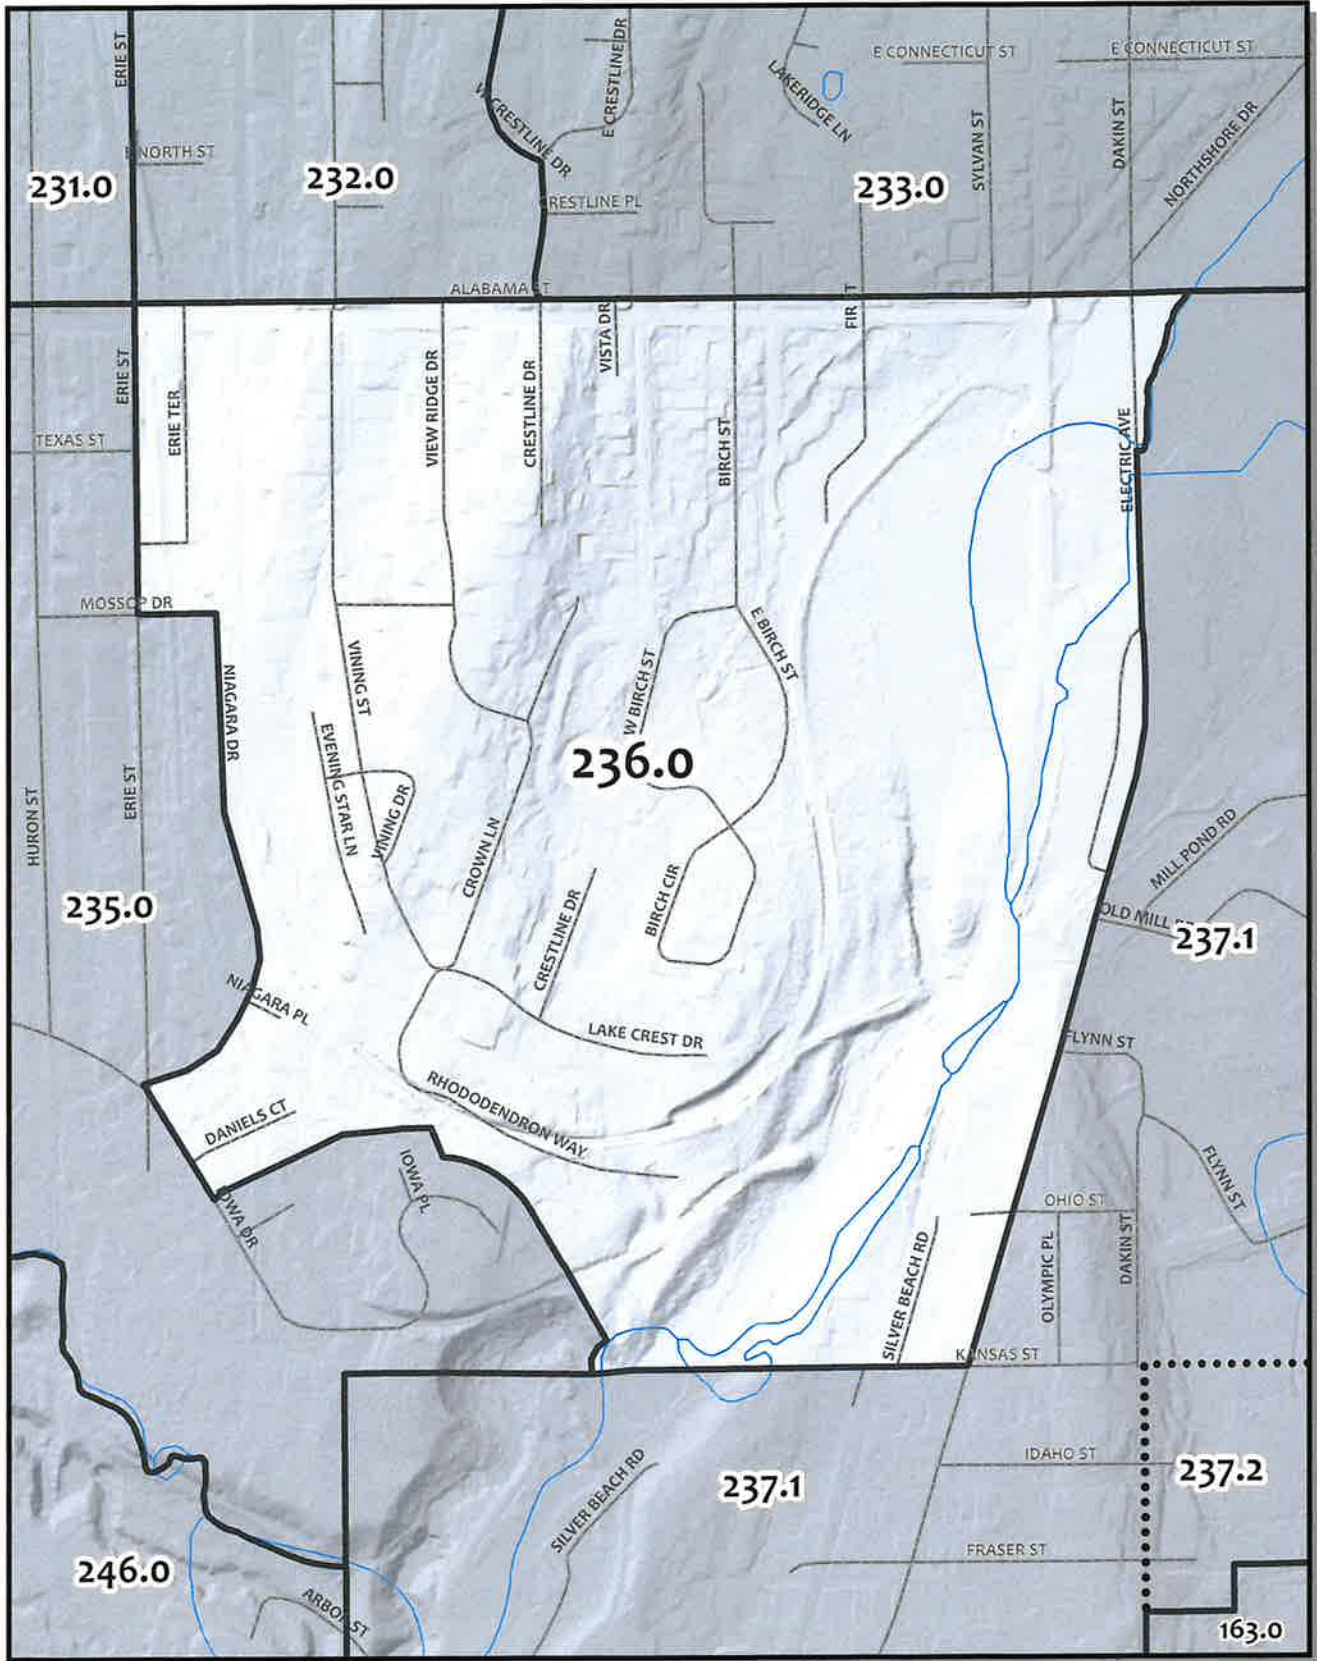

Whatcom County Precinct 236

City of Bellingham Ward 4
County Council District 2
Legislative District 40
Congressional District 2

0 115 230 460 Feet