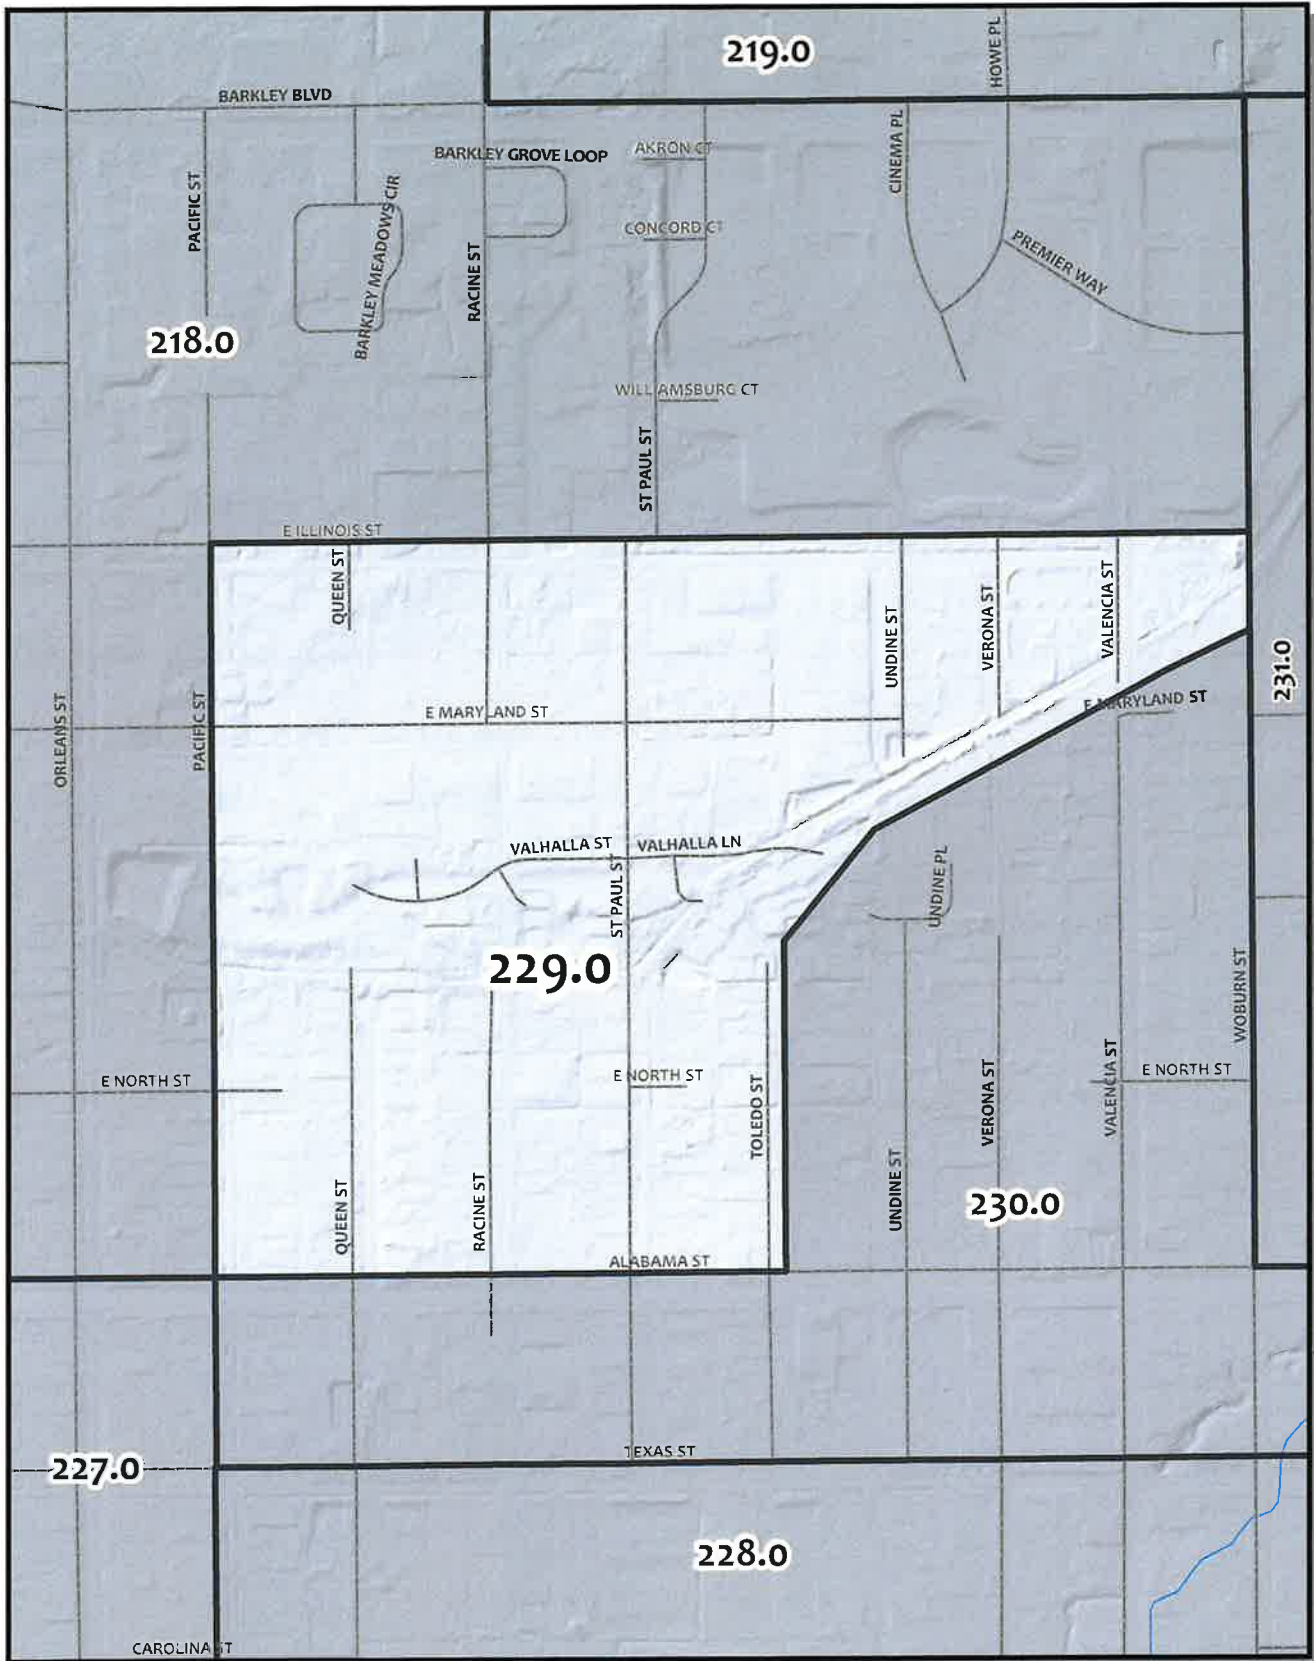

Whatcom County Precinct 229
City of Bellingham Ward 4
County Council District 2
Legislative District 42
Congressional District 2