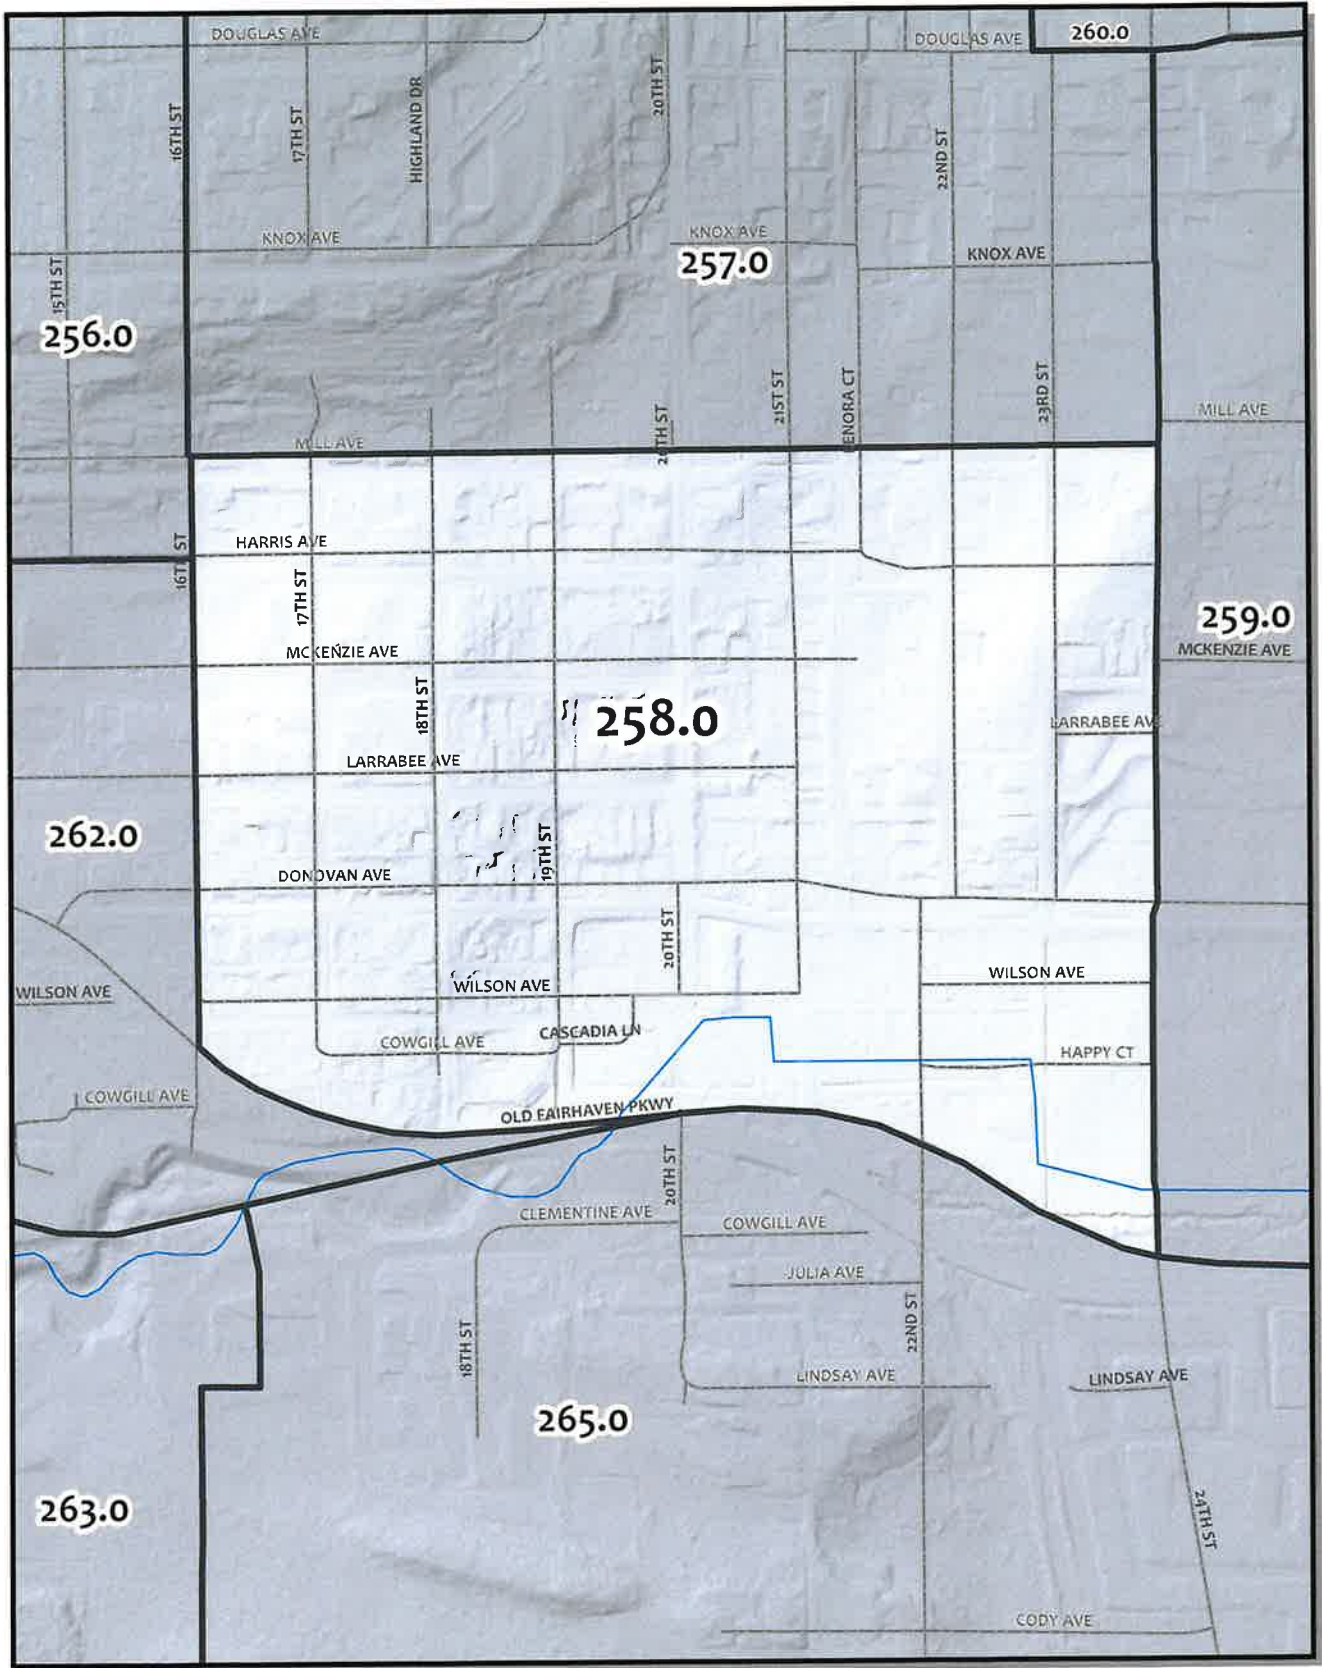

Whatcom County Precinct 258

City of Bellingham Ward 6
County Council District 1
Legislative District 40
Congressional District 2