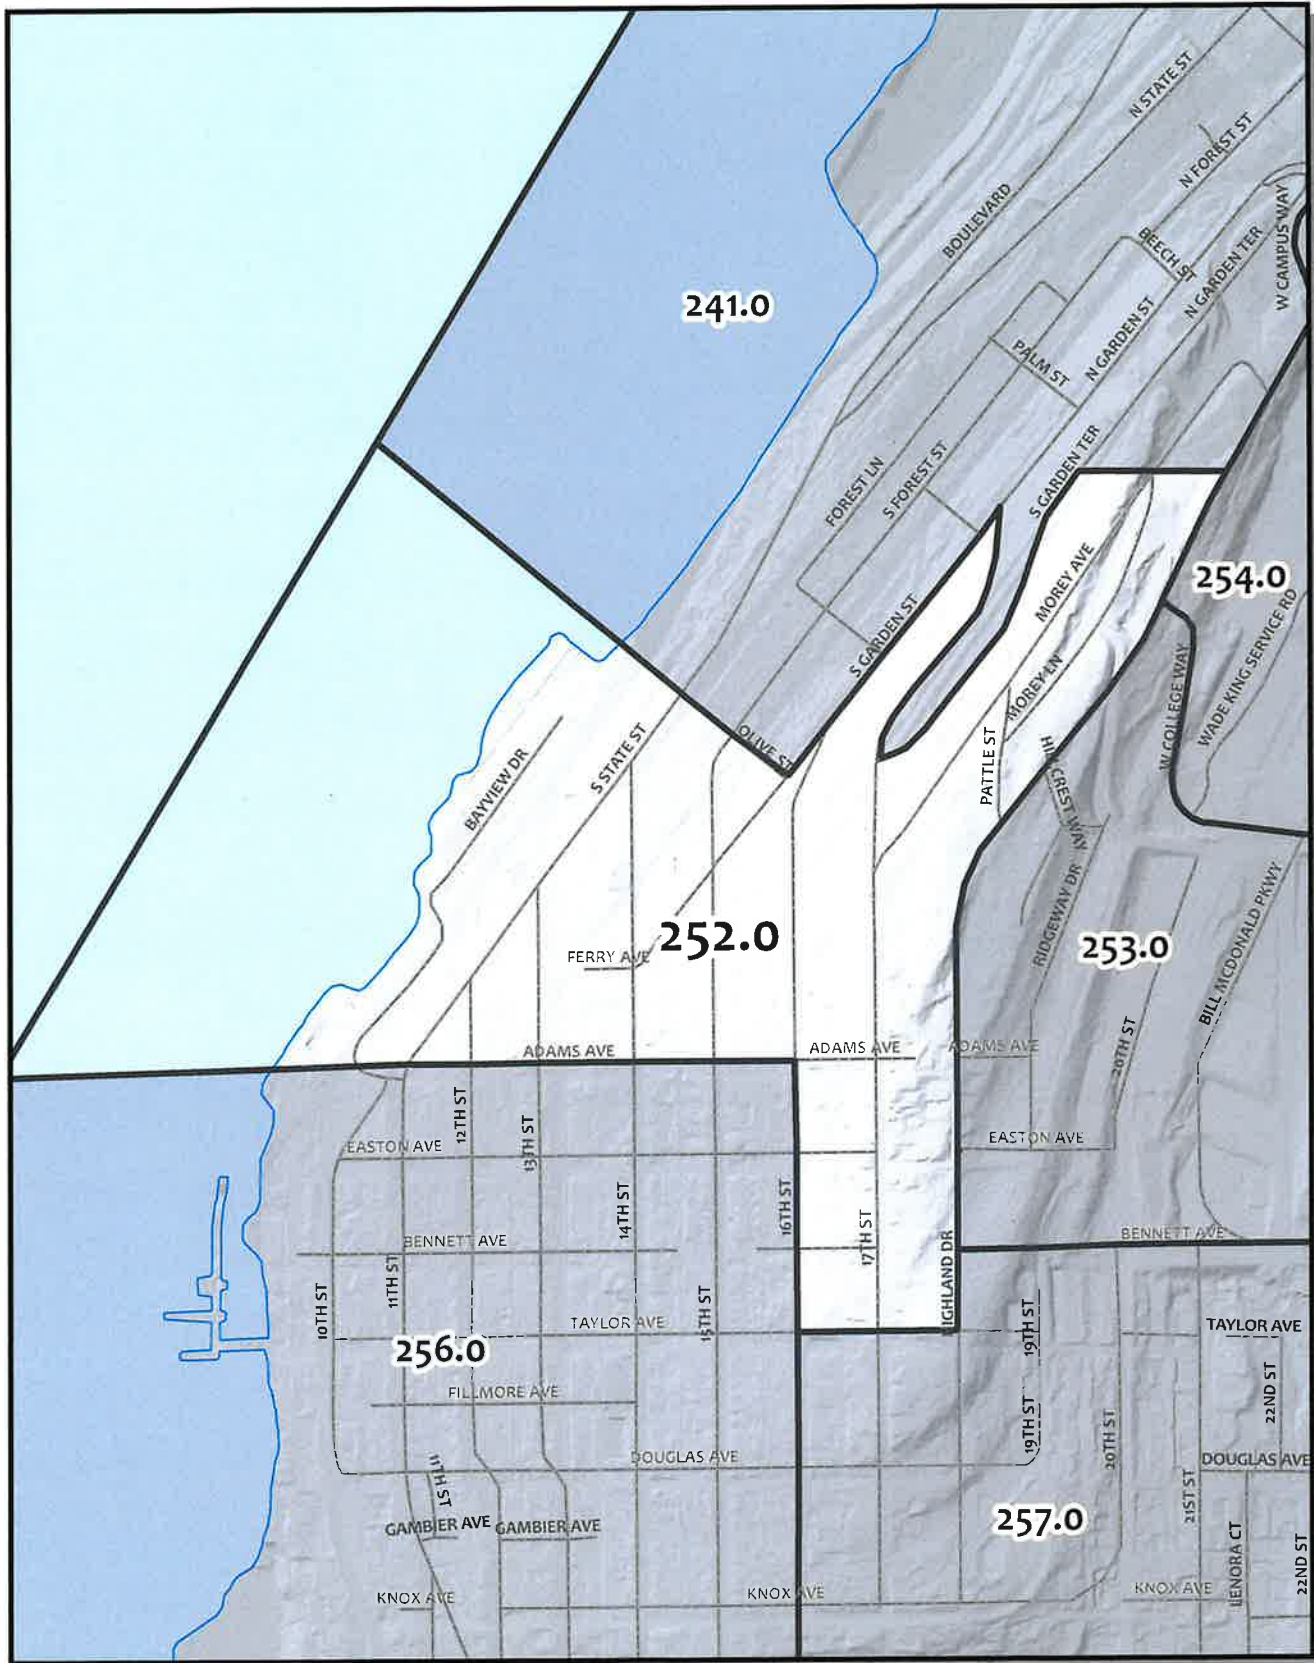

Whatcom County Precinct 252

City of Bellingham Ward 5
County Council District 1
Legislative District 40
Congressional District 2