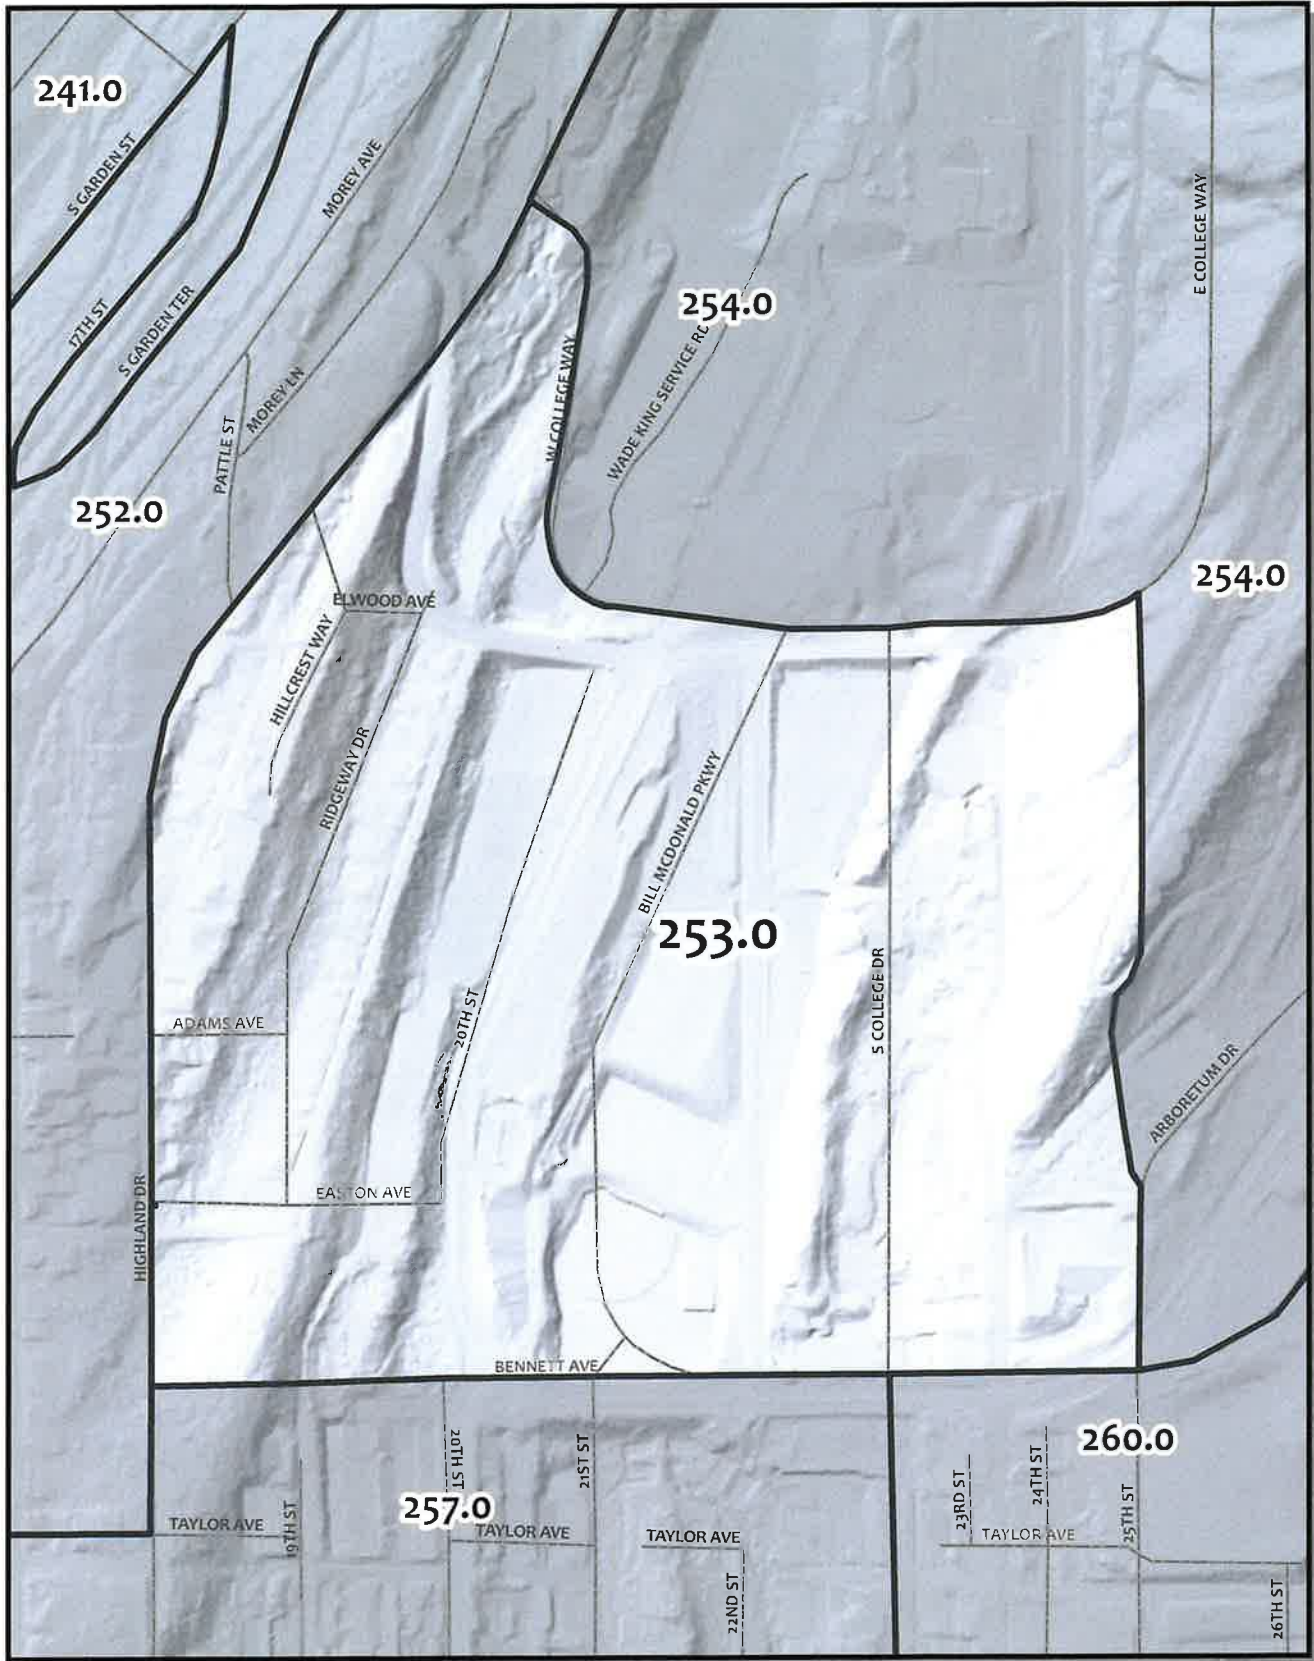

Whatcom County Precinct 253

City of Bellingham Ward 5
County Council District 1
Legislative District 40
Congressional District 2