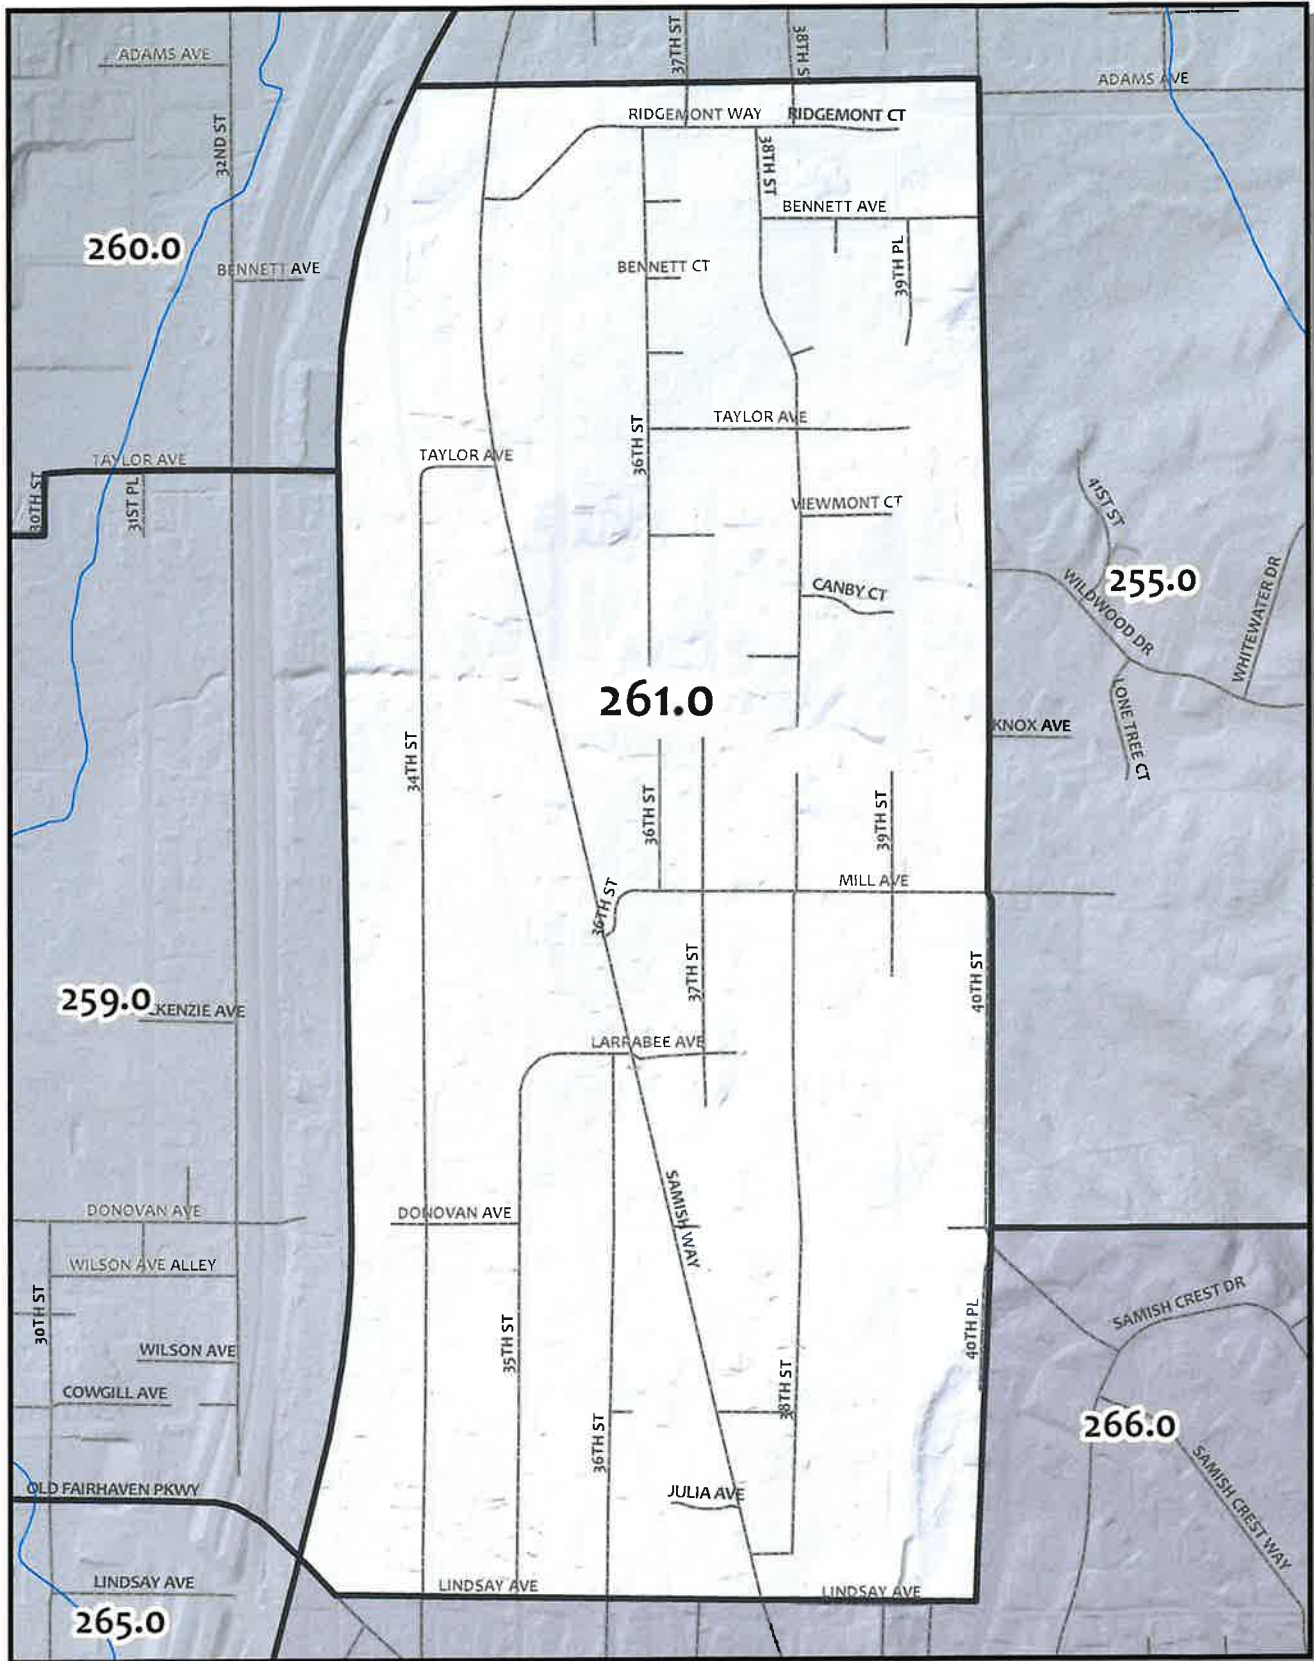

Whatcom County Precinct 261

City of Bellingham Ward 6
County Council District 1
Legislative District 40
Congressional District 2