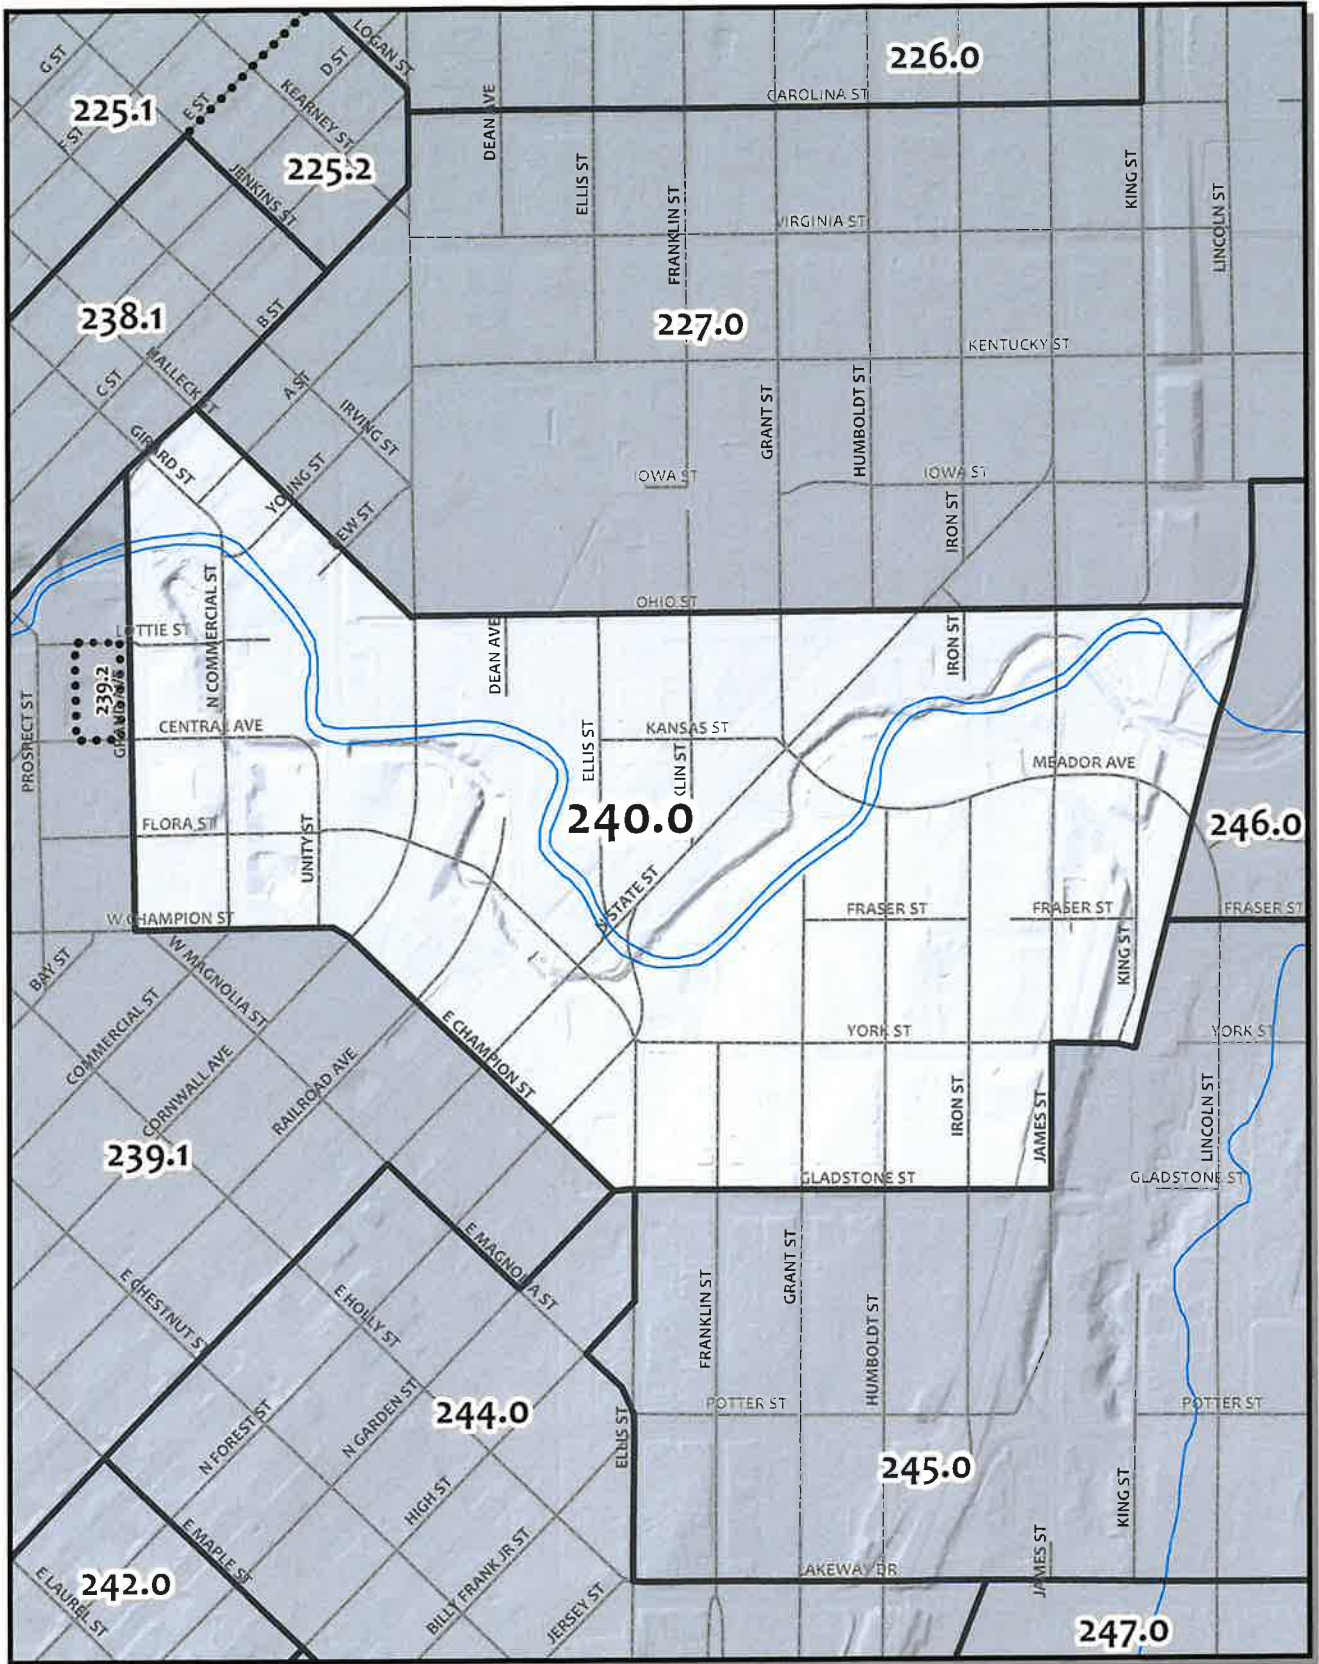

Whatcom County Precinct 240

City of Bellingham Ward 3
County Council District 1
Legislative District 42
Congressional District 2

0 135 270 540 Feet