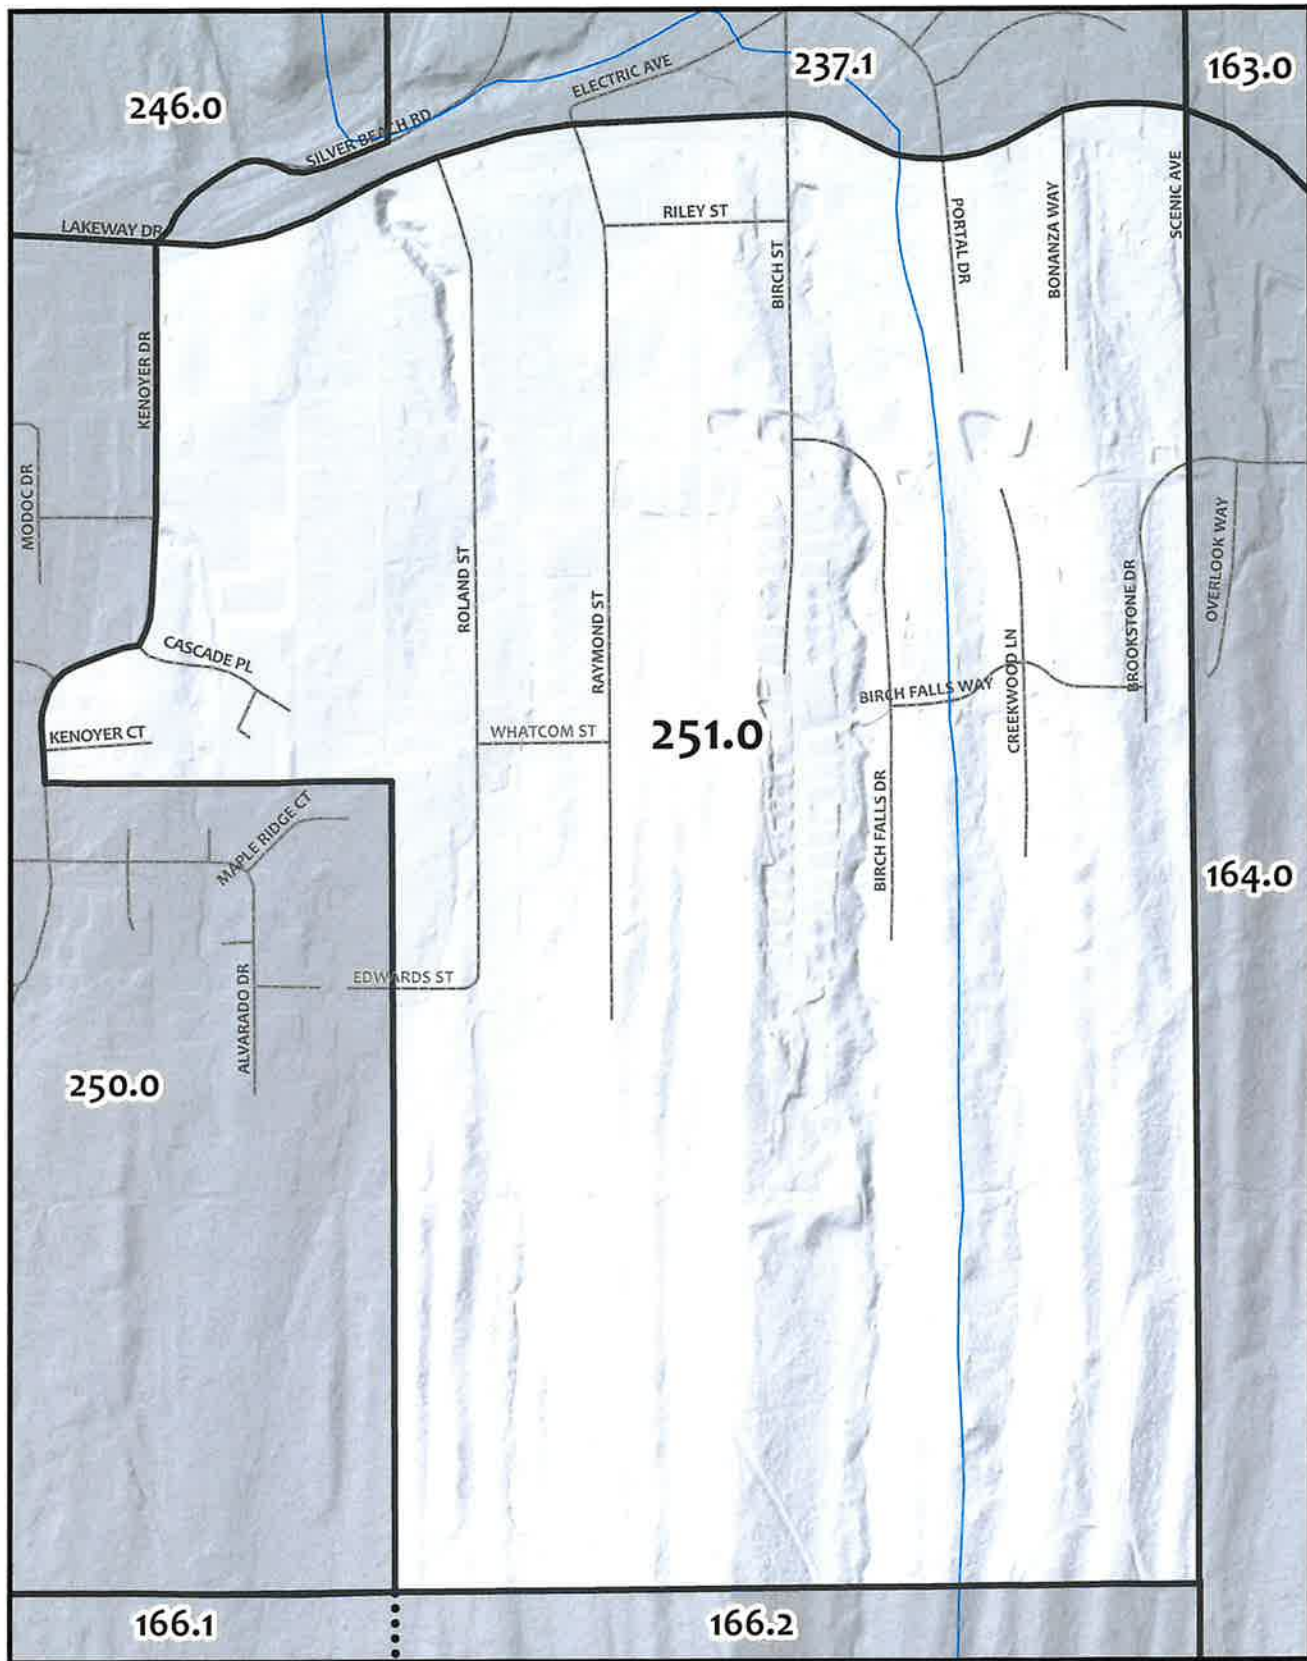

Whatcom County Precinct 251

City of Bellingham Ward 4
County Council District 1
Legislative District 40
Congressional District 2