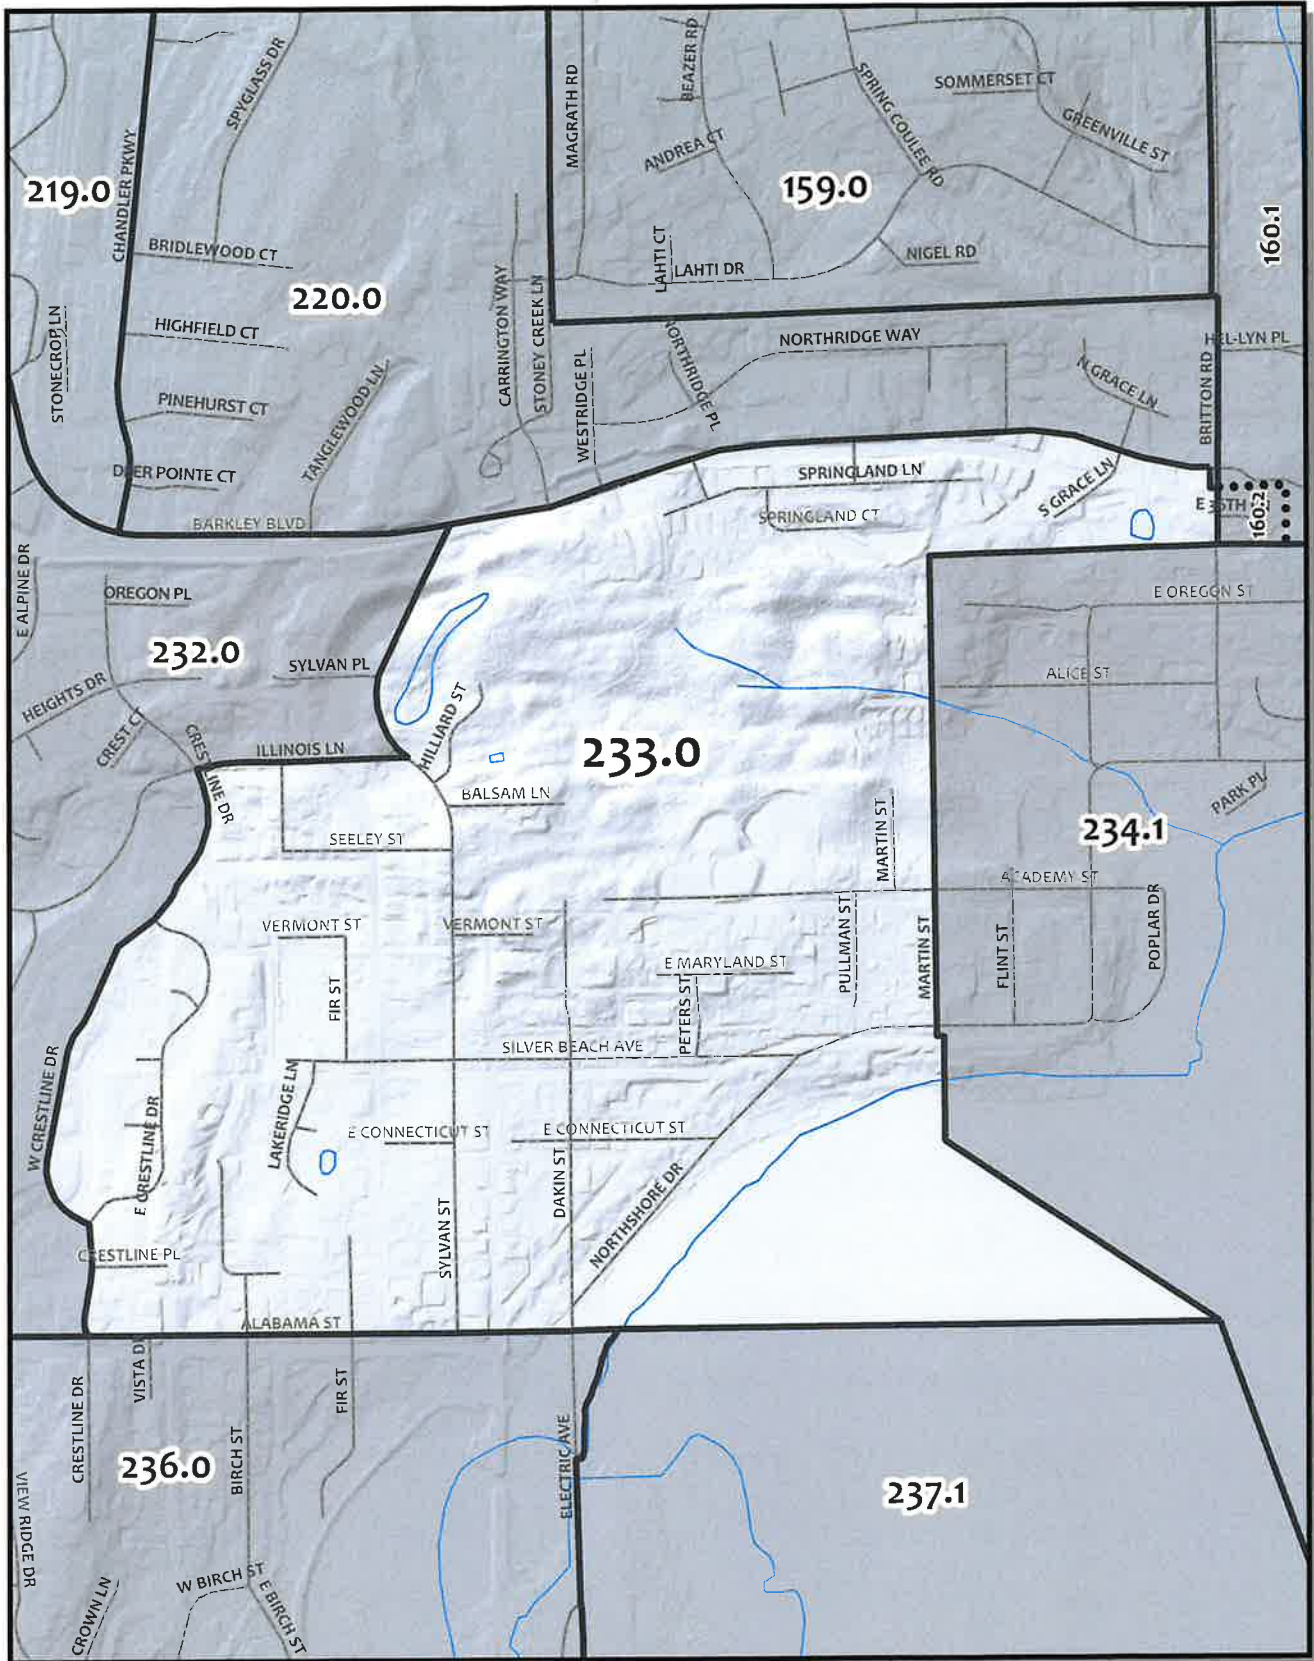

Whatcom County Precinct 233

City of Bellingham Ward 4
County Council District 2
Legislative District 40
Congressional District 2

0 140 280 560 Feet