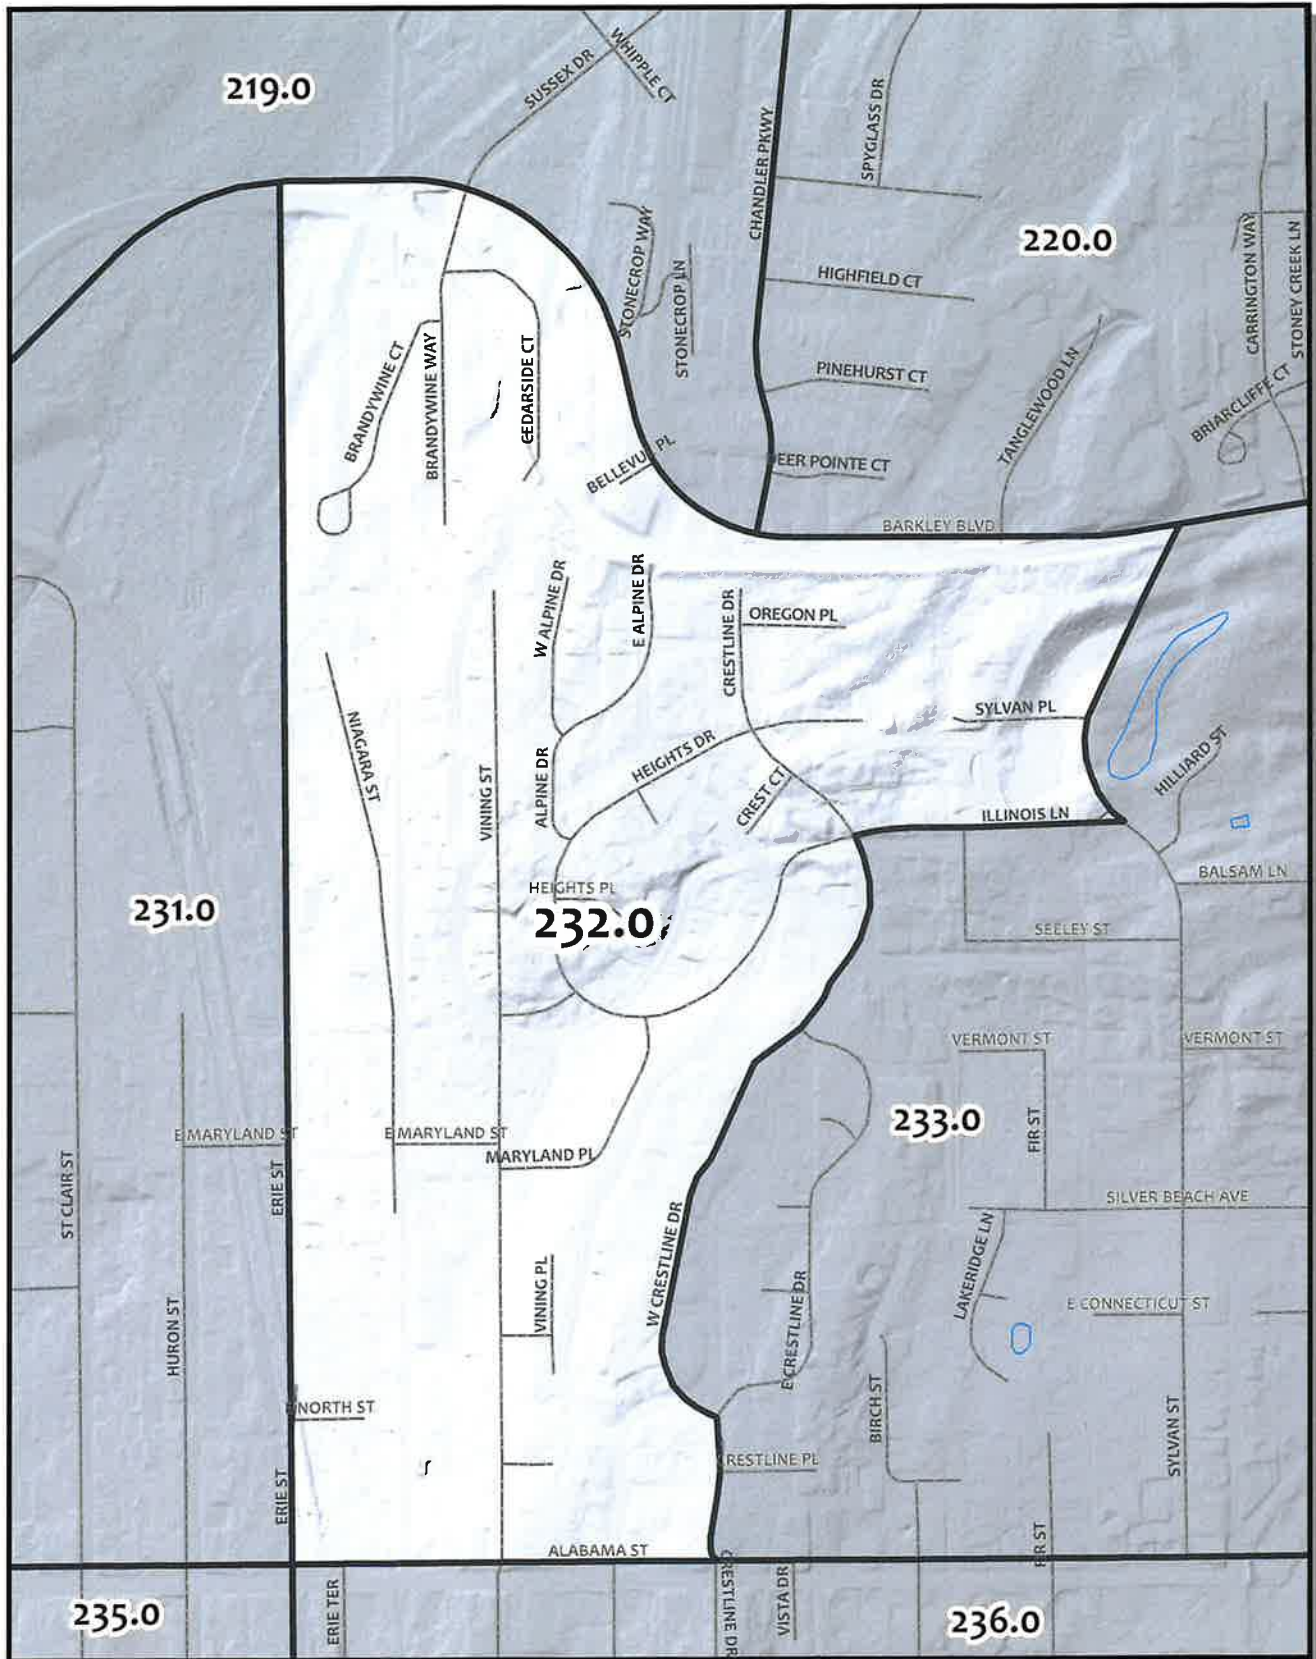

Whatcom County Precinct 232

City of Bellingham Ward 4
County Council District 2
Legislative District 40
Congressional District 2