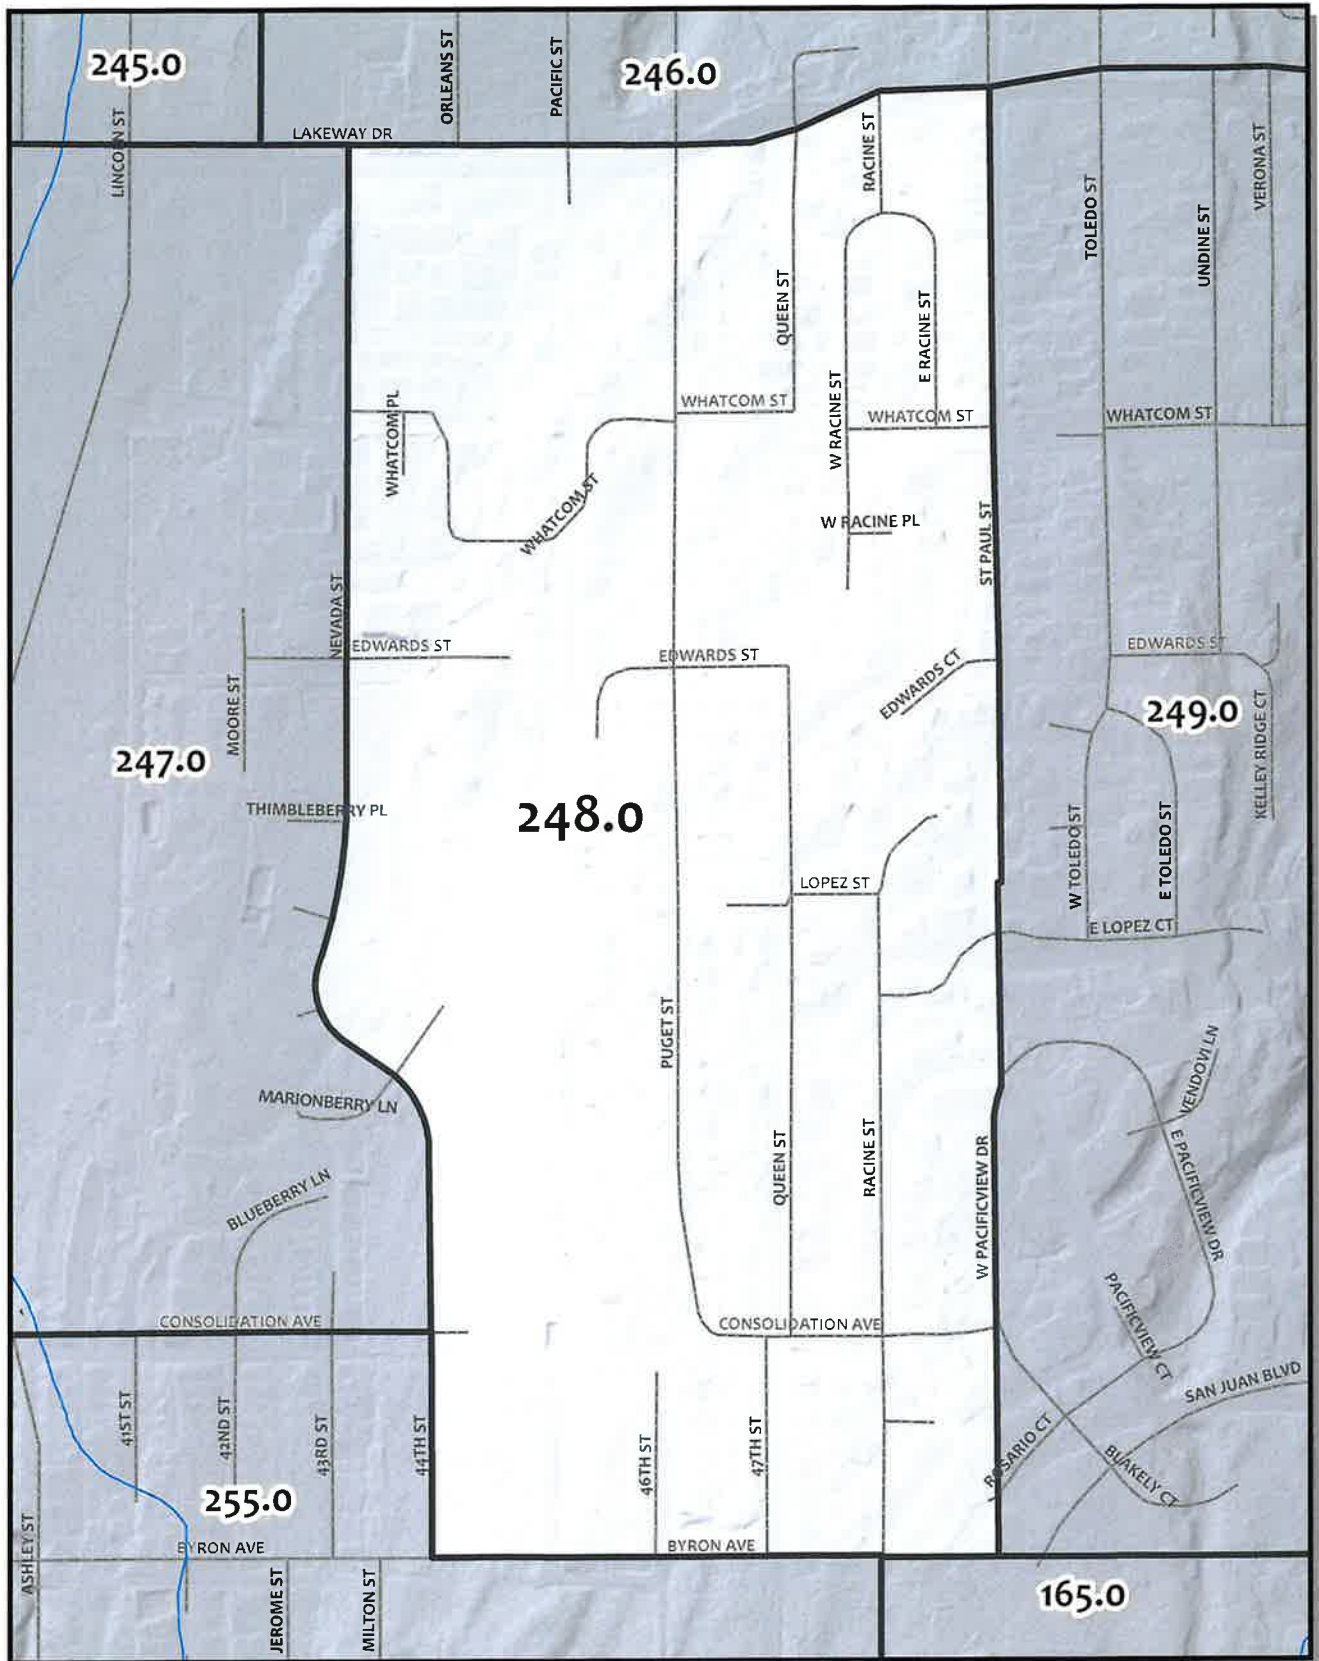

Whatcom County Precinct 248

City of Bellingham Ward 5
County Council District 1
Legislative District 40
Congressional District 2