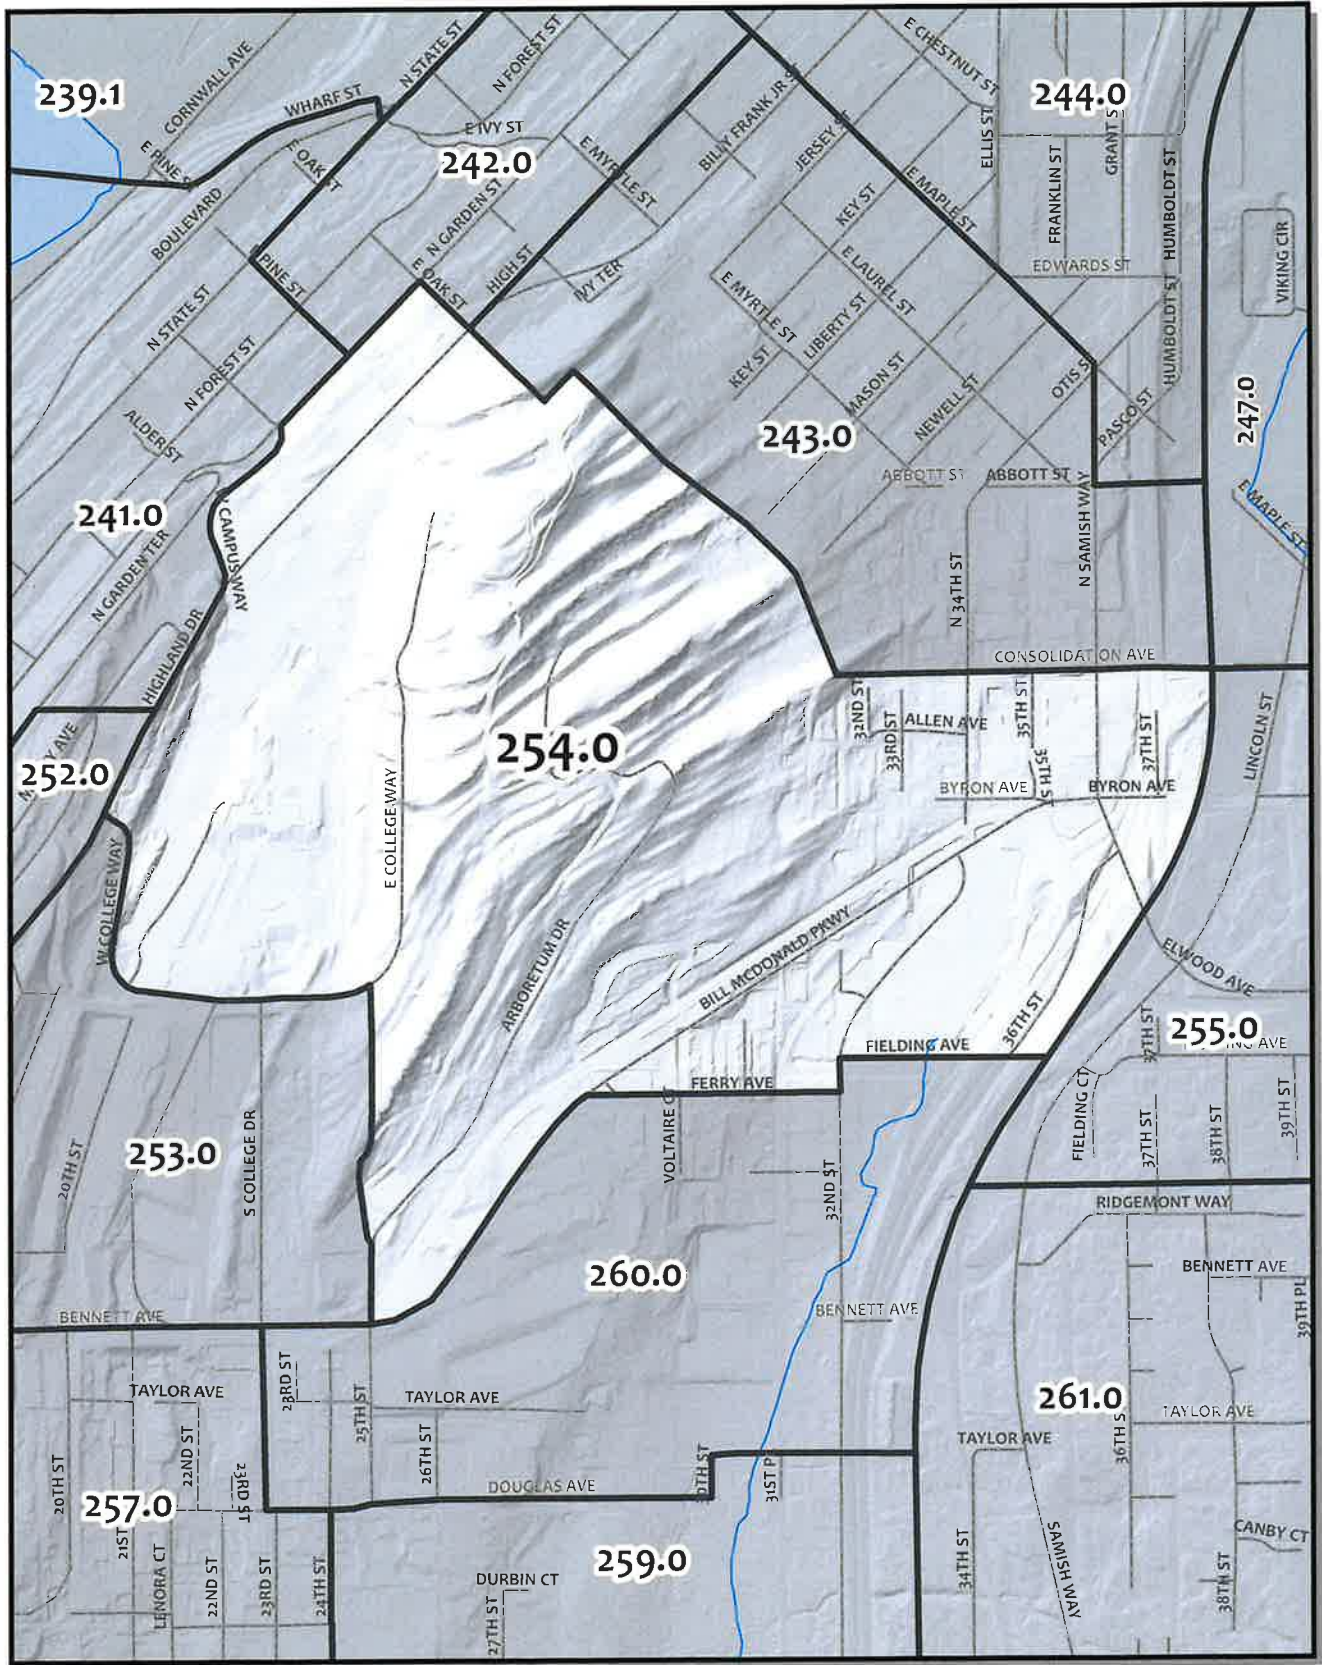

Whatcom County Precinct 254

City of Bellingham Ward 5
County Council District 1
Legislative District 40
Congressional District 2

0 180 360 720 Feet