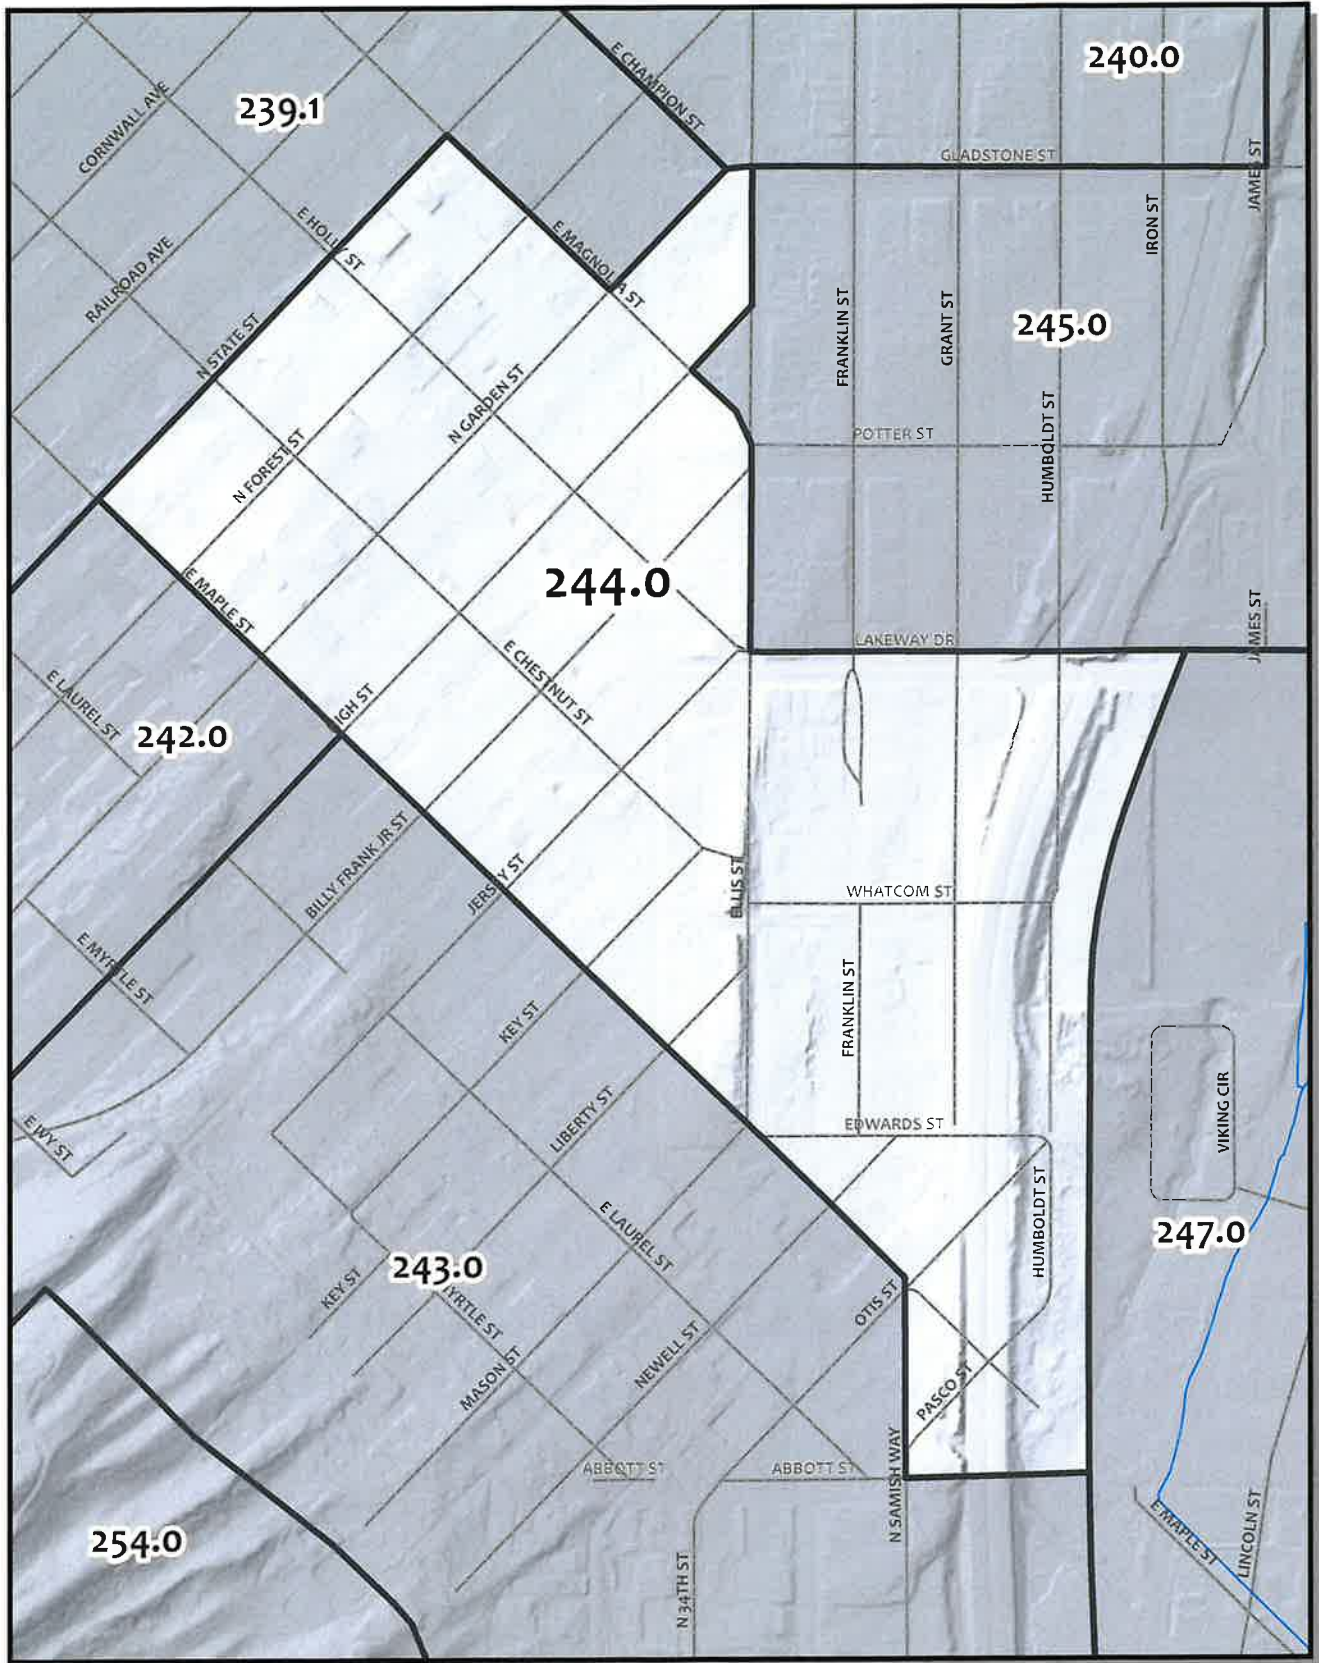

Whatcom County Precinct 244

City of Bellingham Ward 5
County Council District 1
Legislative District 40
Congressional District 2

0 110 220 440 Feet