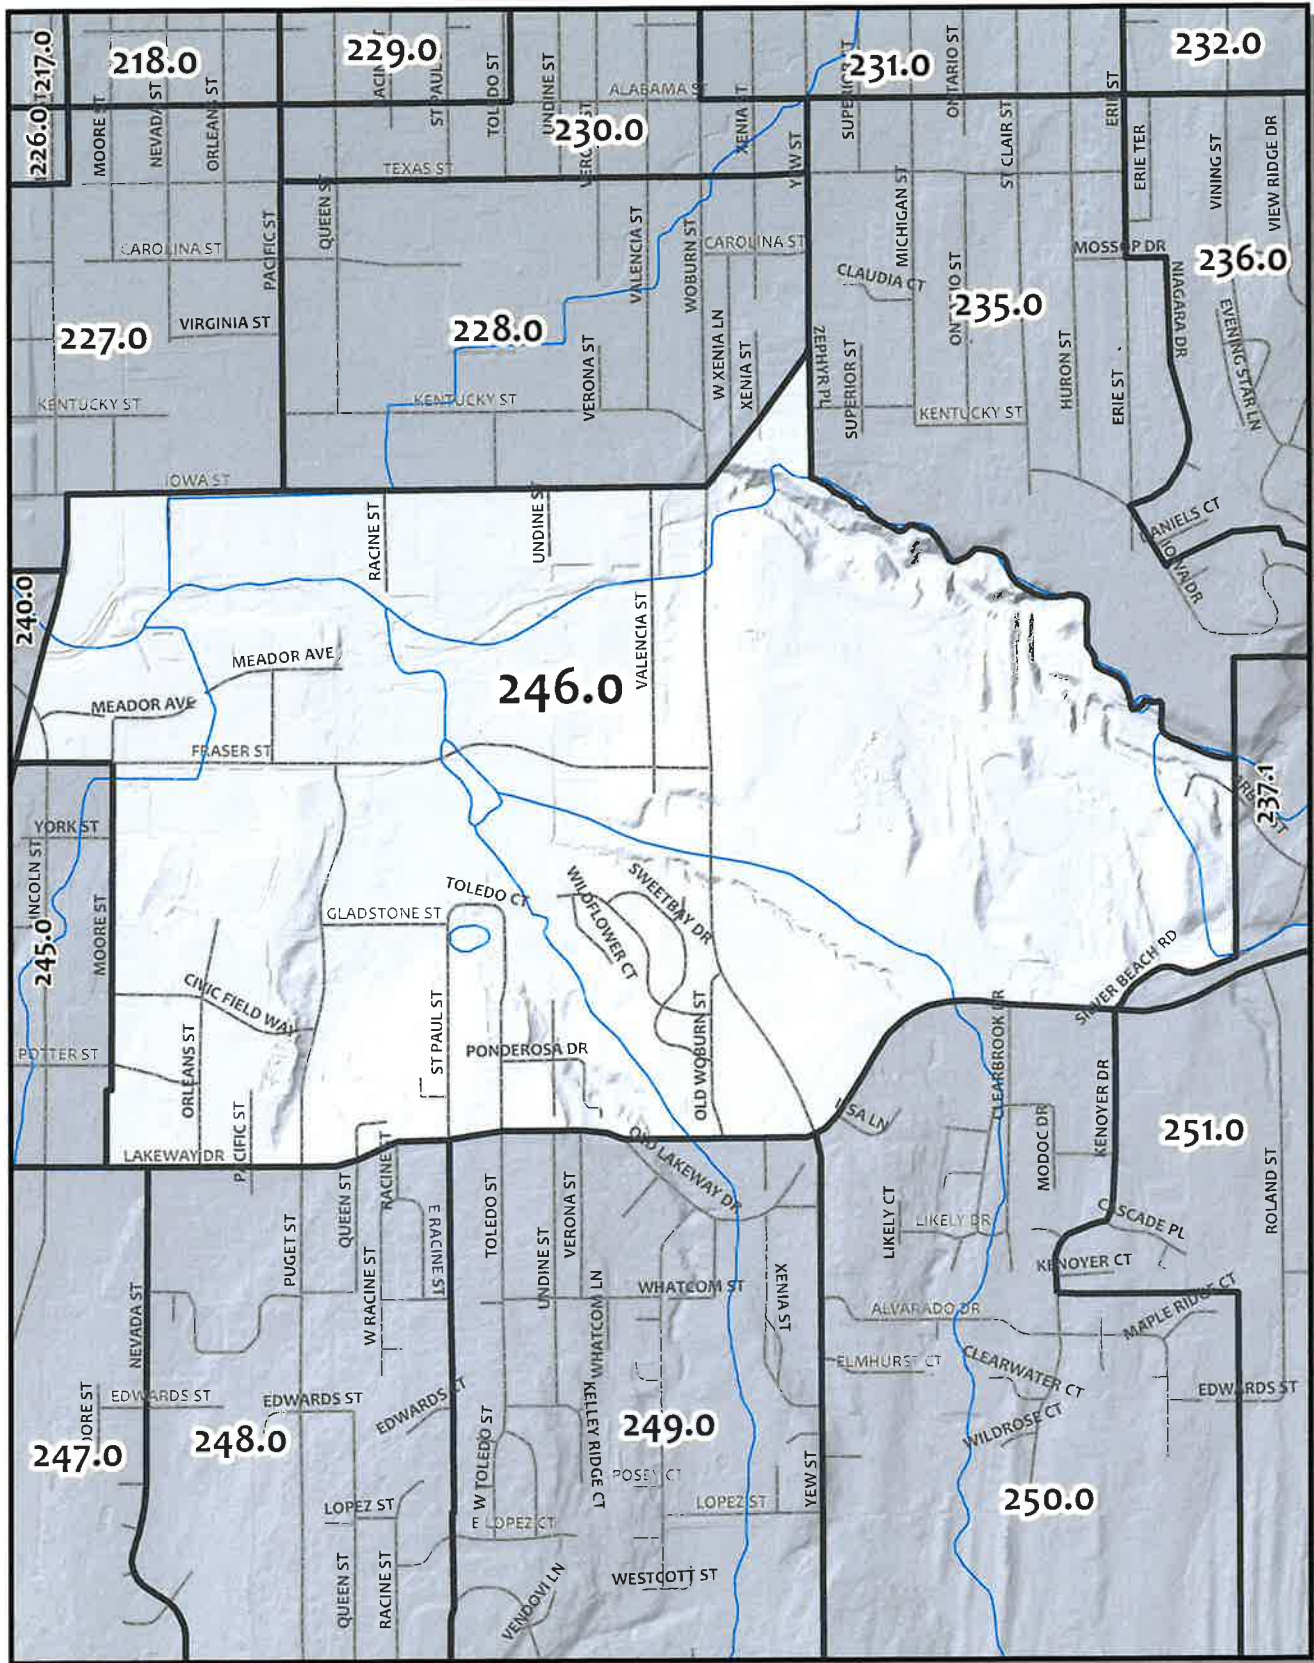

Whatcom County Precinct 246

City of Bellingham Ward 3
County Council District 1
Legislative District 40
Congressional District 2

0 220 440 880 Feet