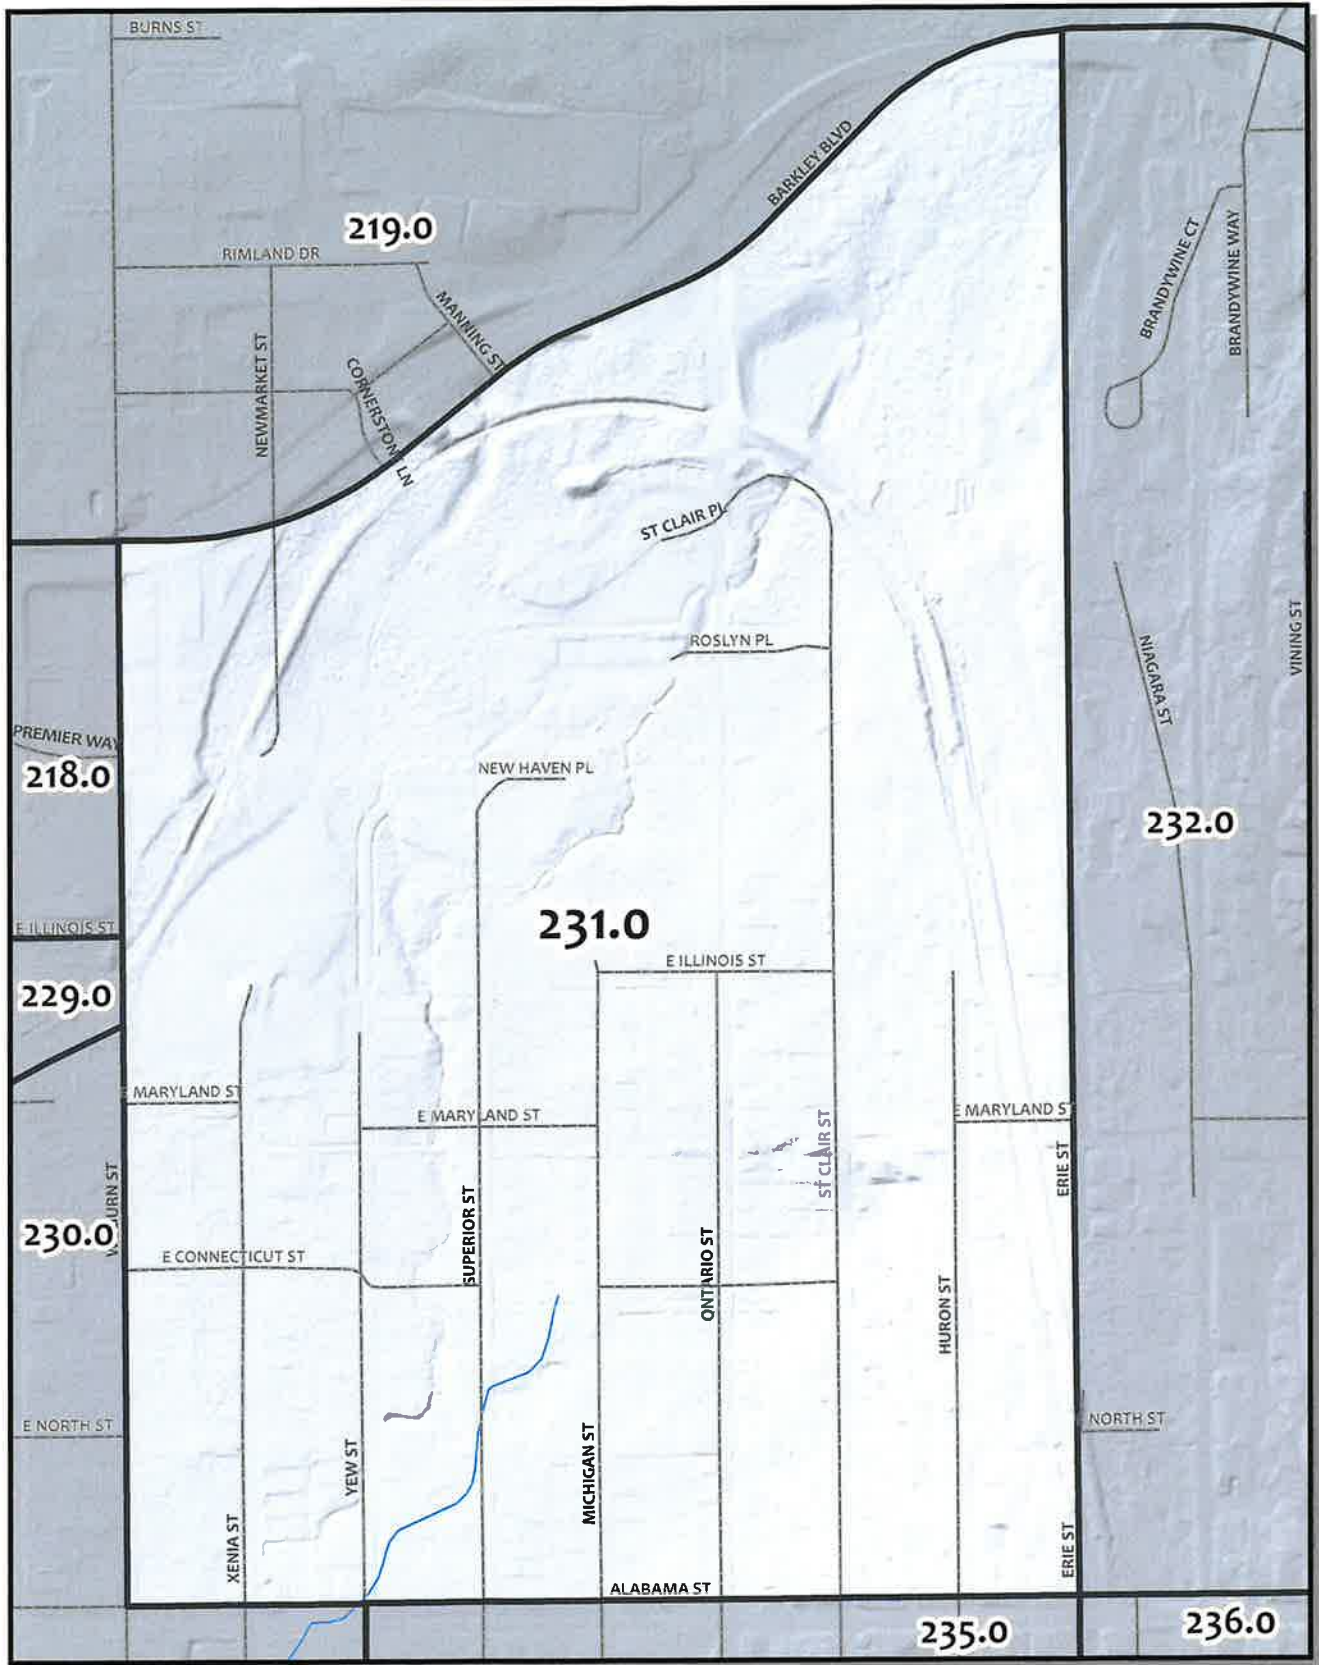

Whatcom County Precinct 231

City of Bellingham Ward 4
County Council District 2
Legislative District 40
Congressional District 2