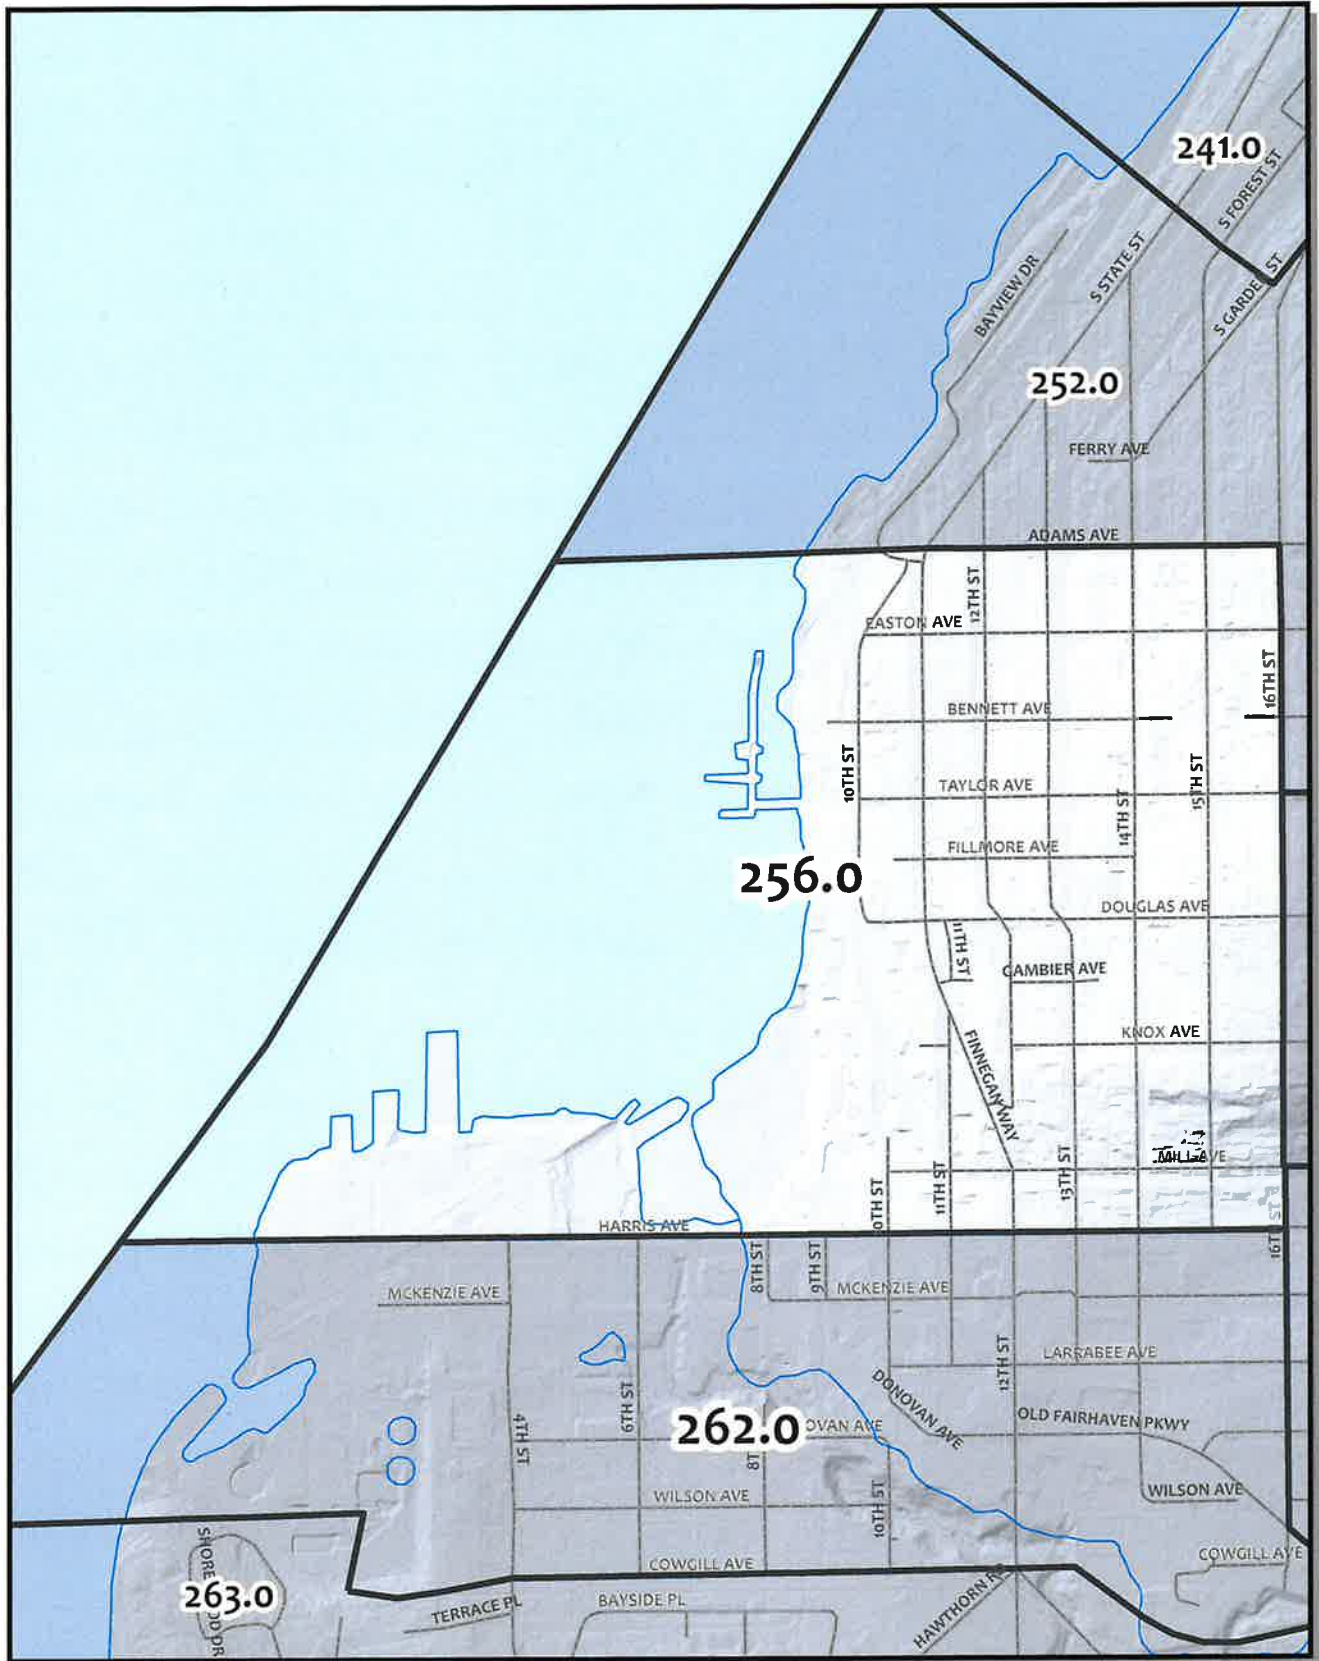

Whatcom County Precinct 256

City of Bellingham Ward 6
County Council District 1
Legislative District 40
Congressional District 2