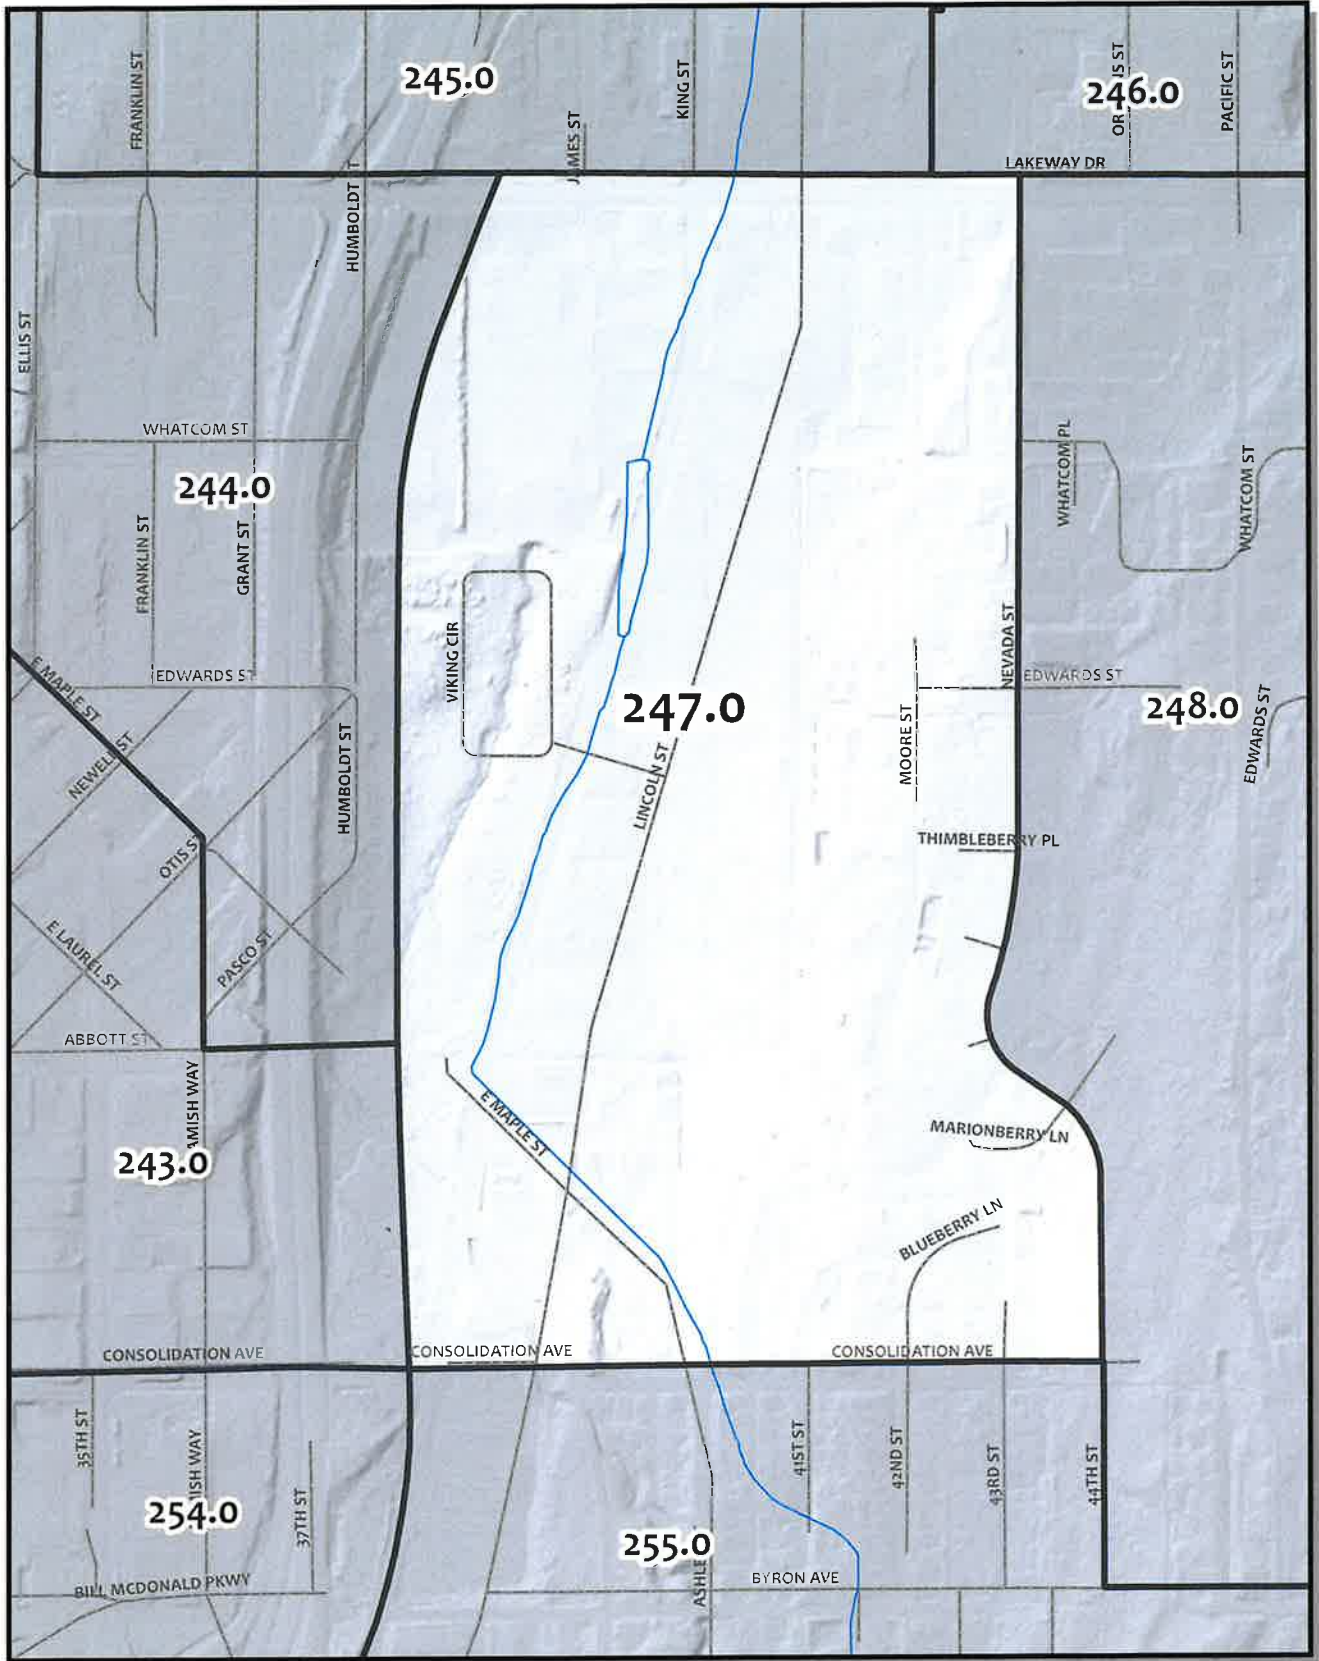

Whatcom County Precinct 247

City of Bellingham Ward 5
County Council District 1
Legislative District 40
Congressional District 2