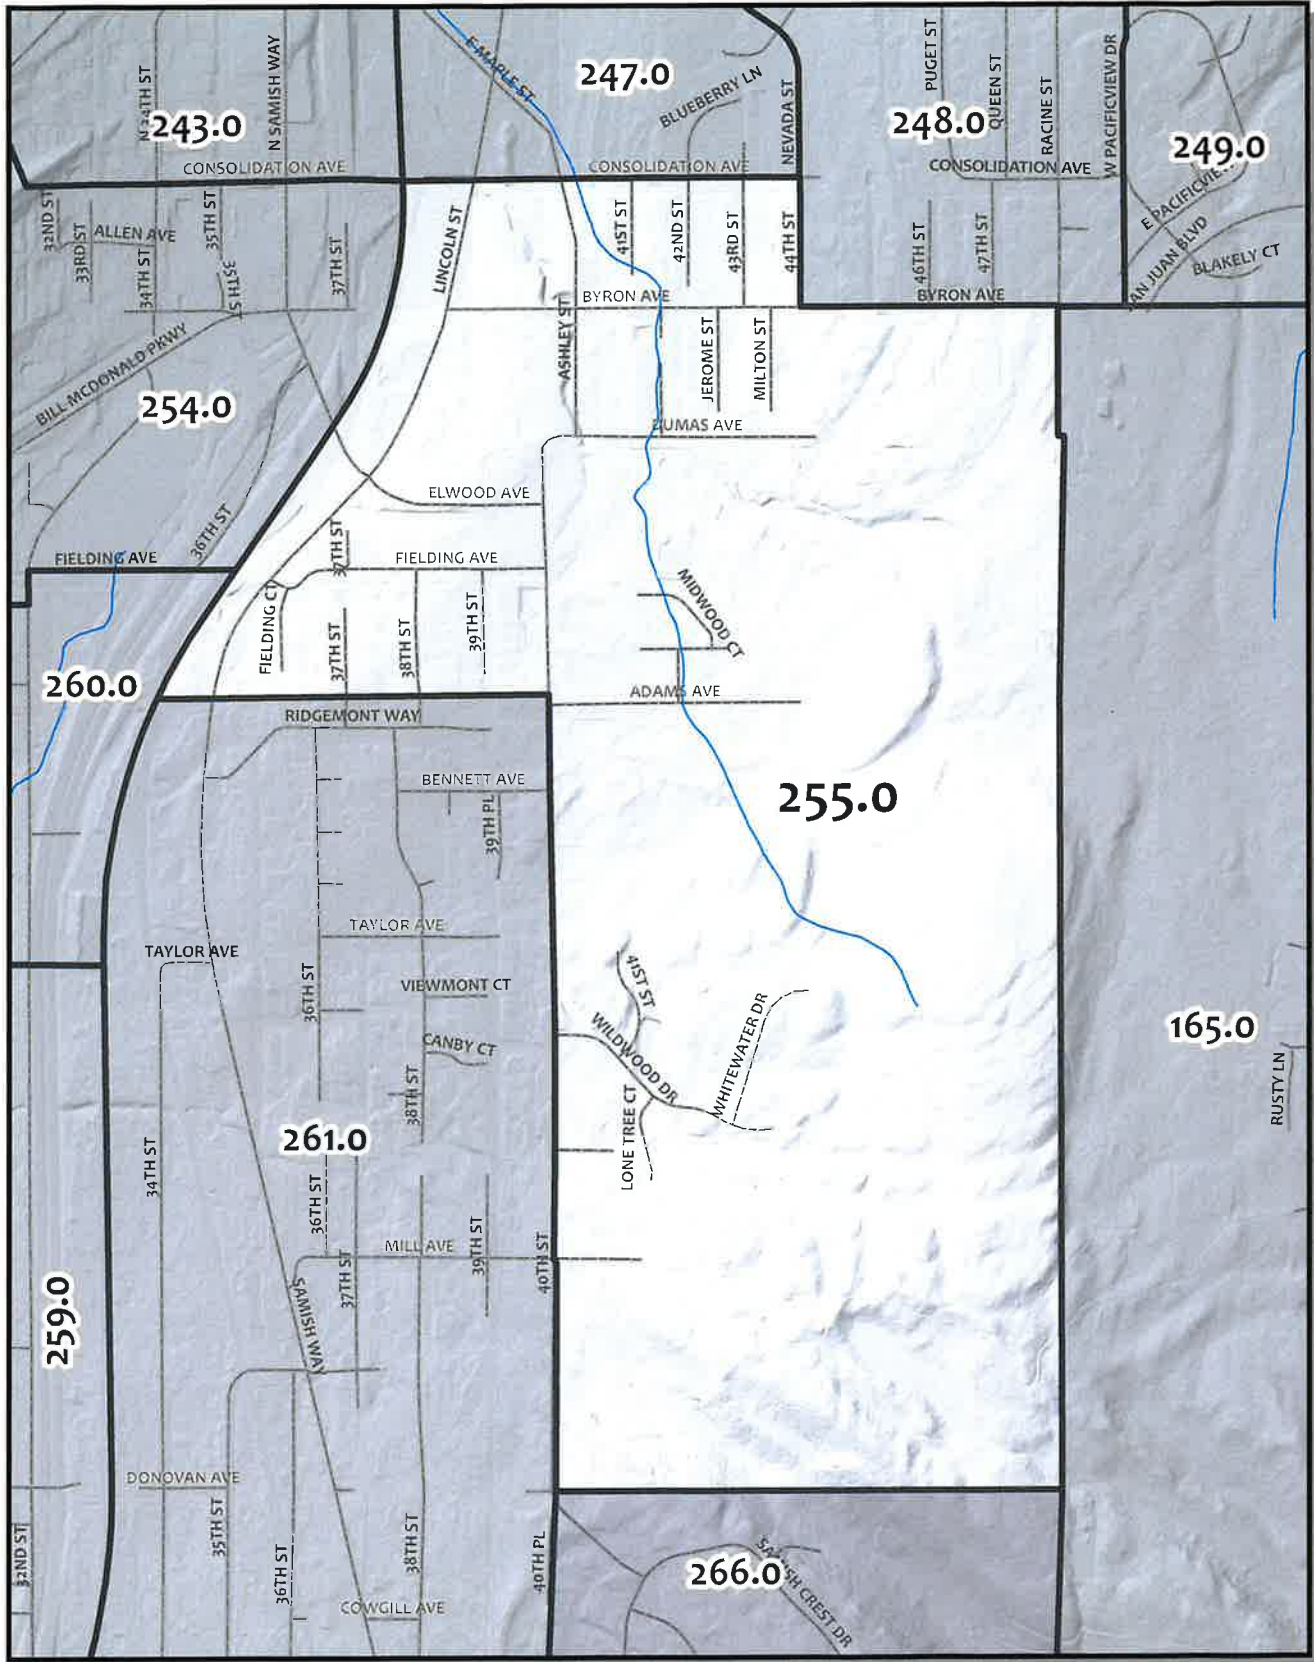

Whatcom County Precinct 255
City of Bellingham Ward 6
County Council District 1
Legislative District 40
Congressional District 2