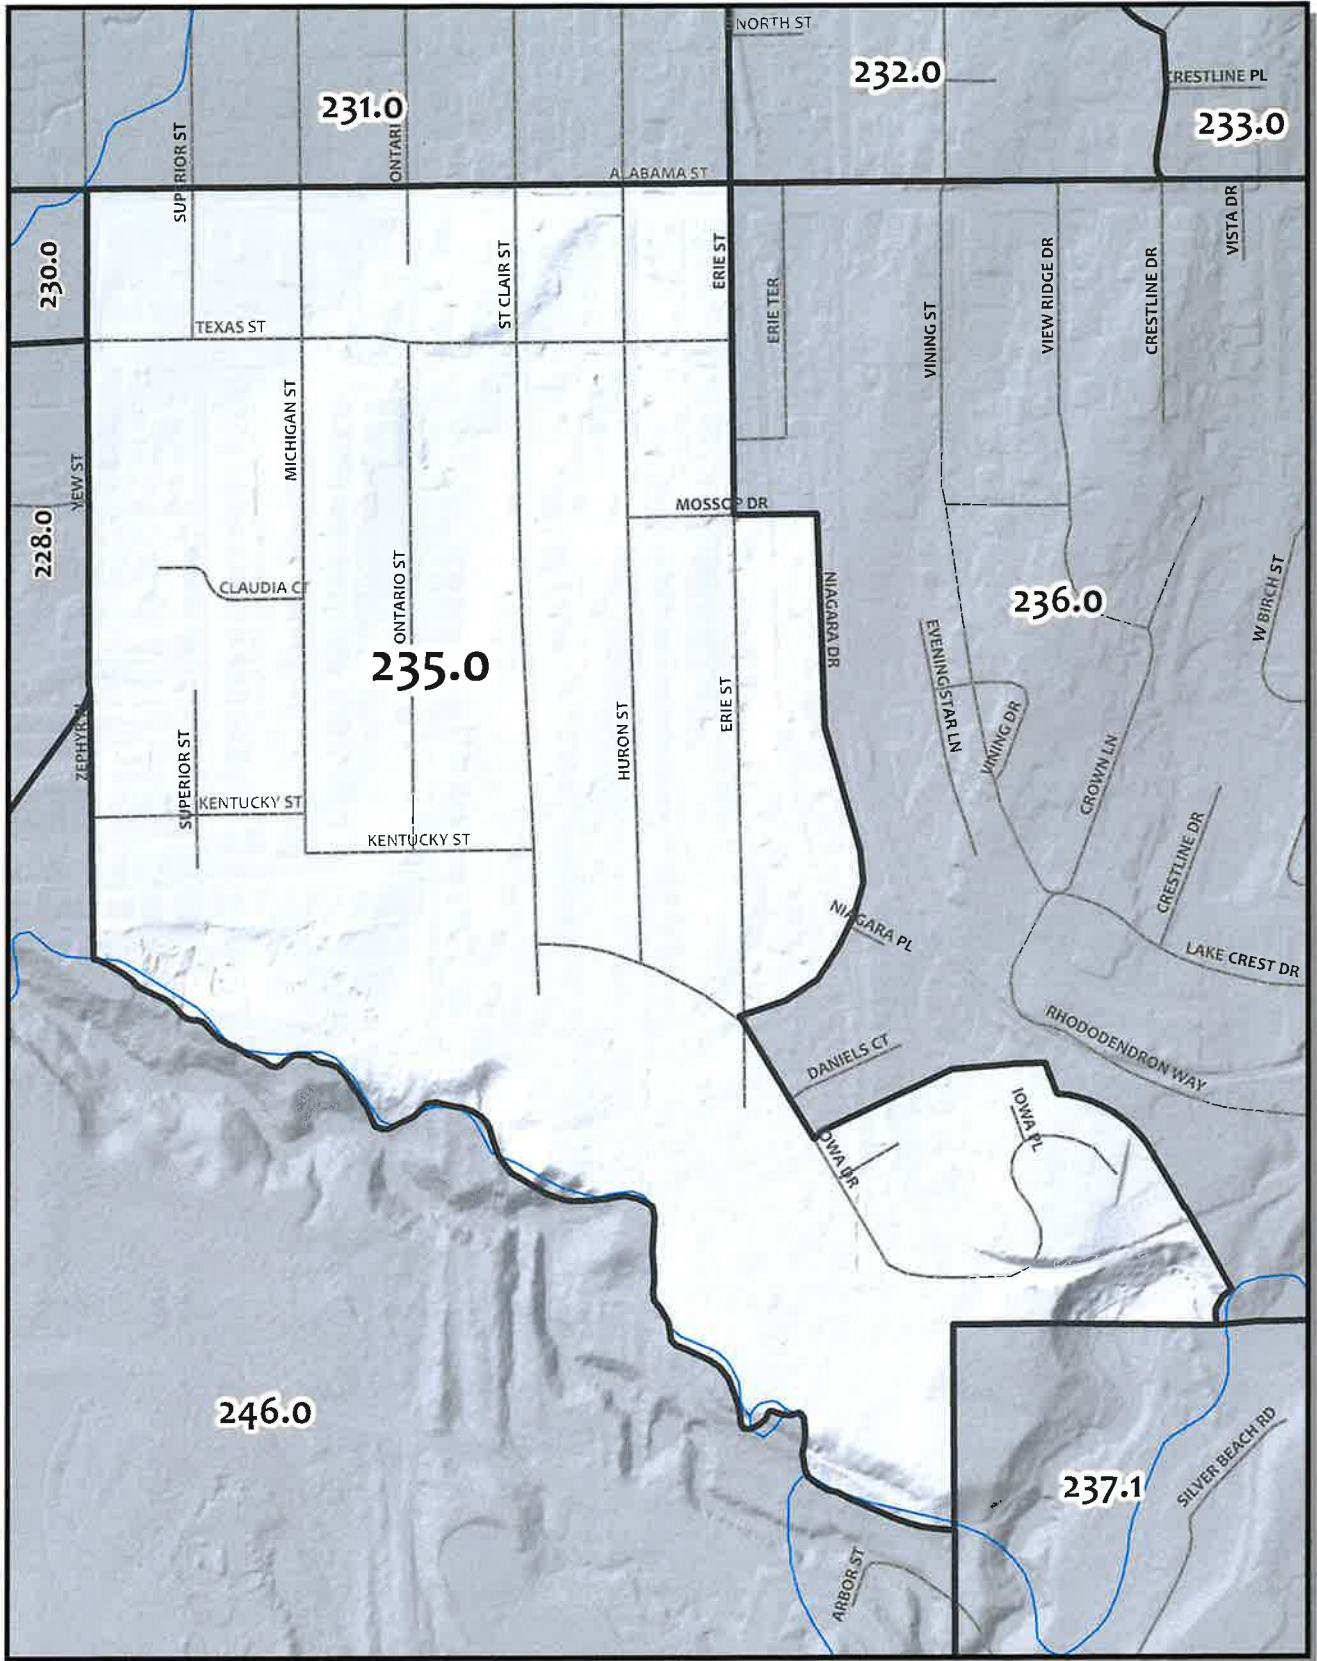

Whatcom County Precinct 235

City of Bellingham Ward 4
County Council District 4
Legislative District 40
Congressional District 2