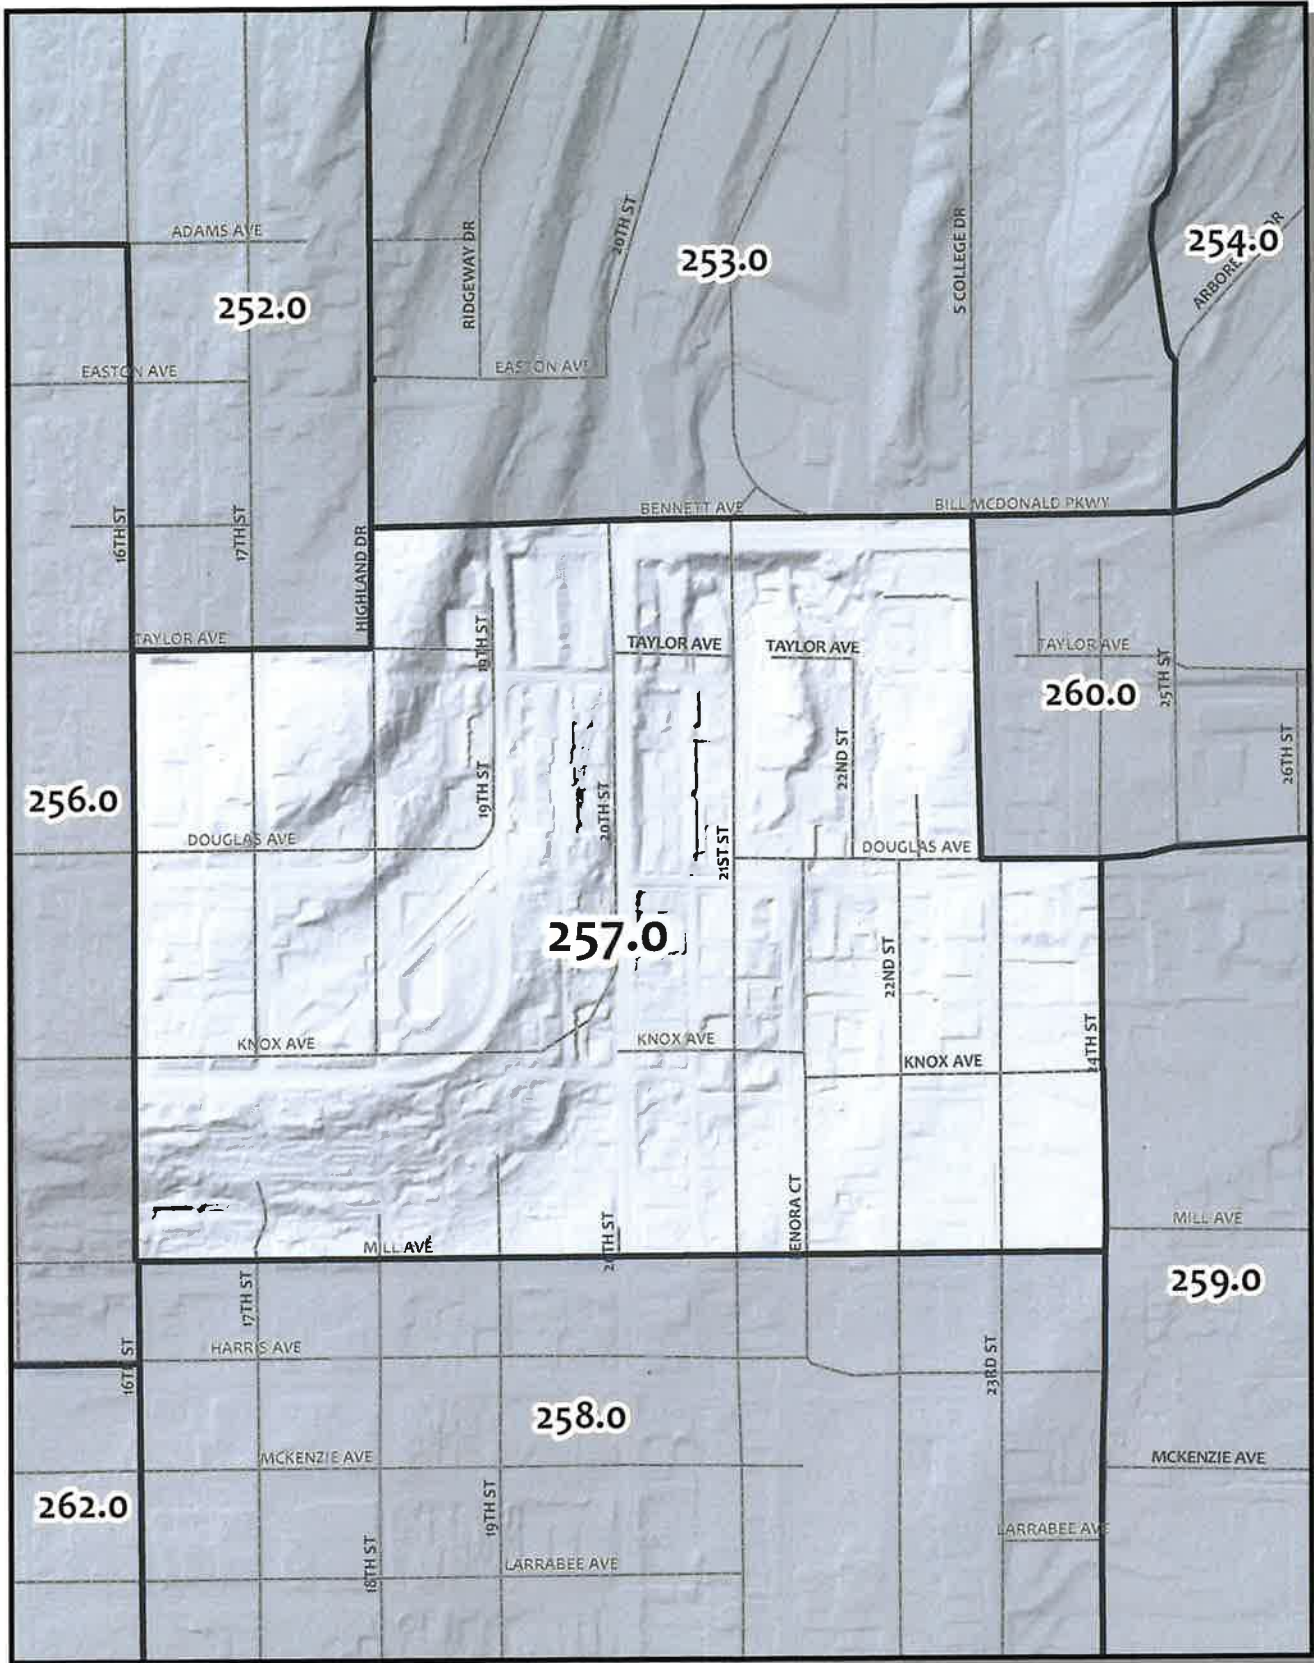

Whatcom County Precinct 257

City of Bellingham Ward 6
County Council District 1
Legislative District 40
Congressional District 2