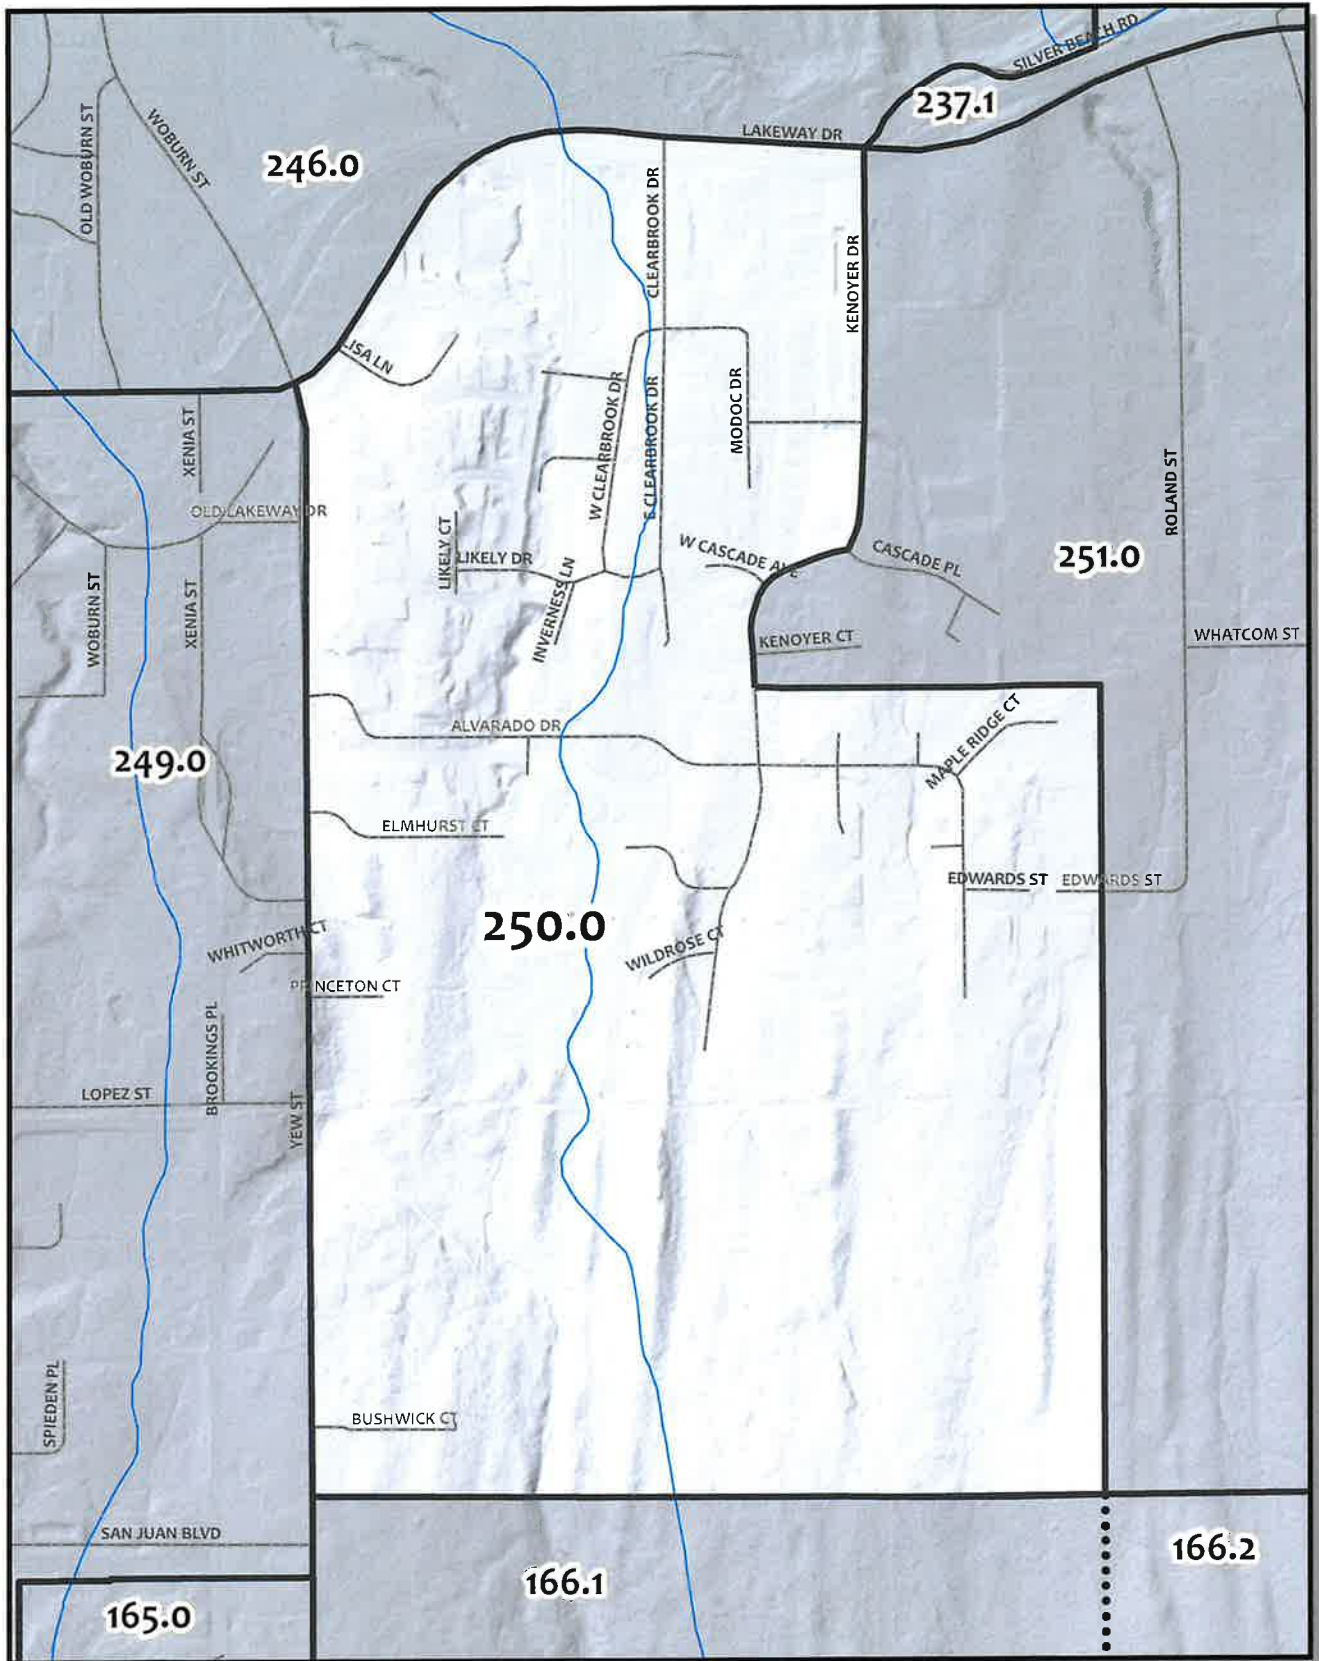

Whatcom County Precinct 250
City of Bellingham Ward 4
County Council District 1
Legislative District 40
Congressional District 2

0 115 230 460 Feet