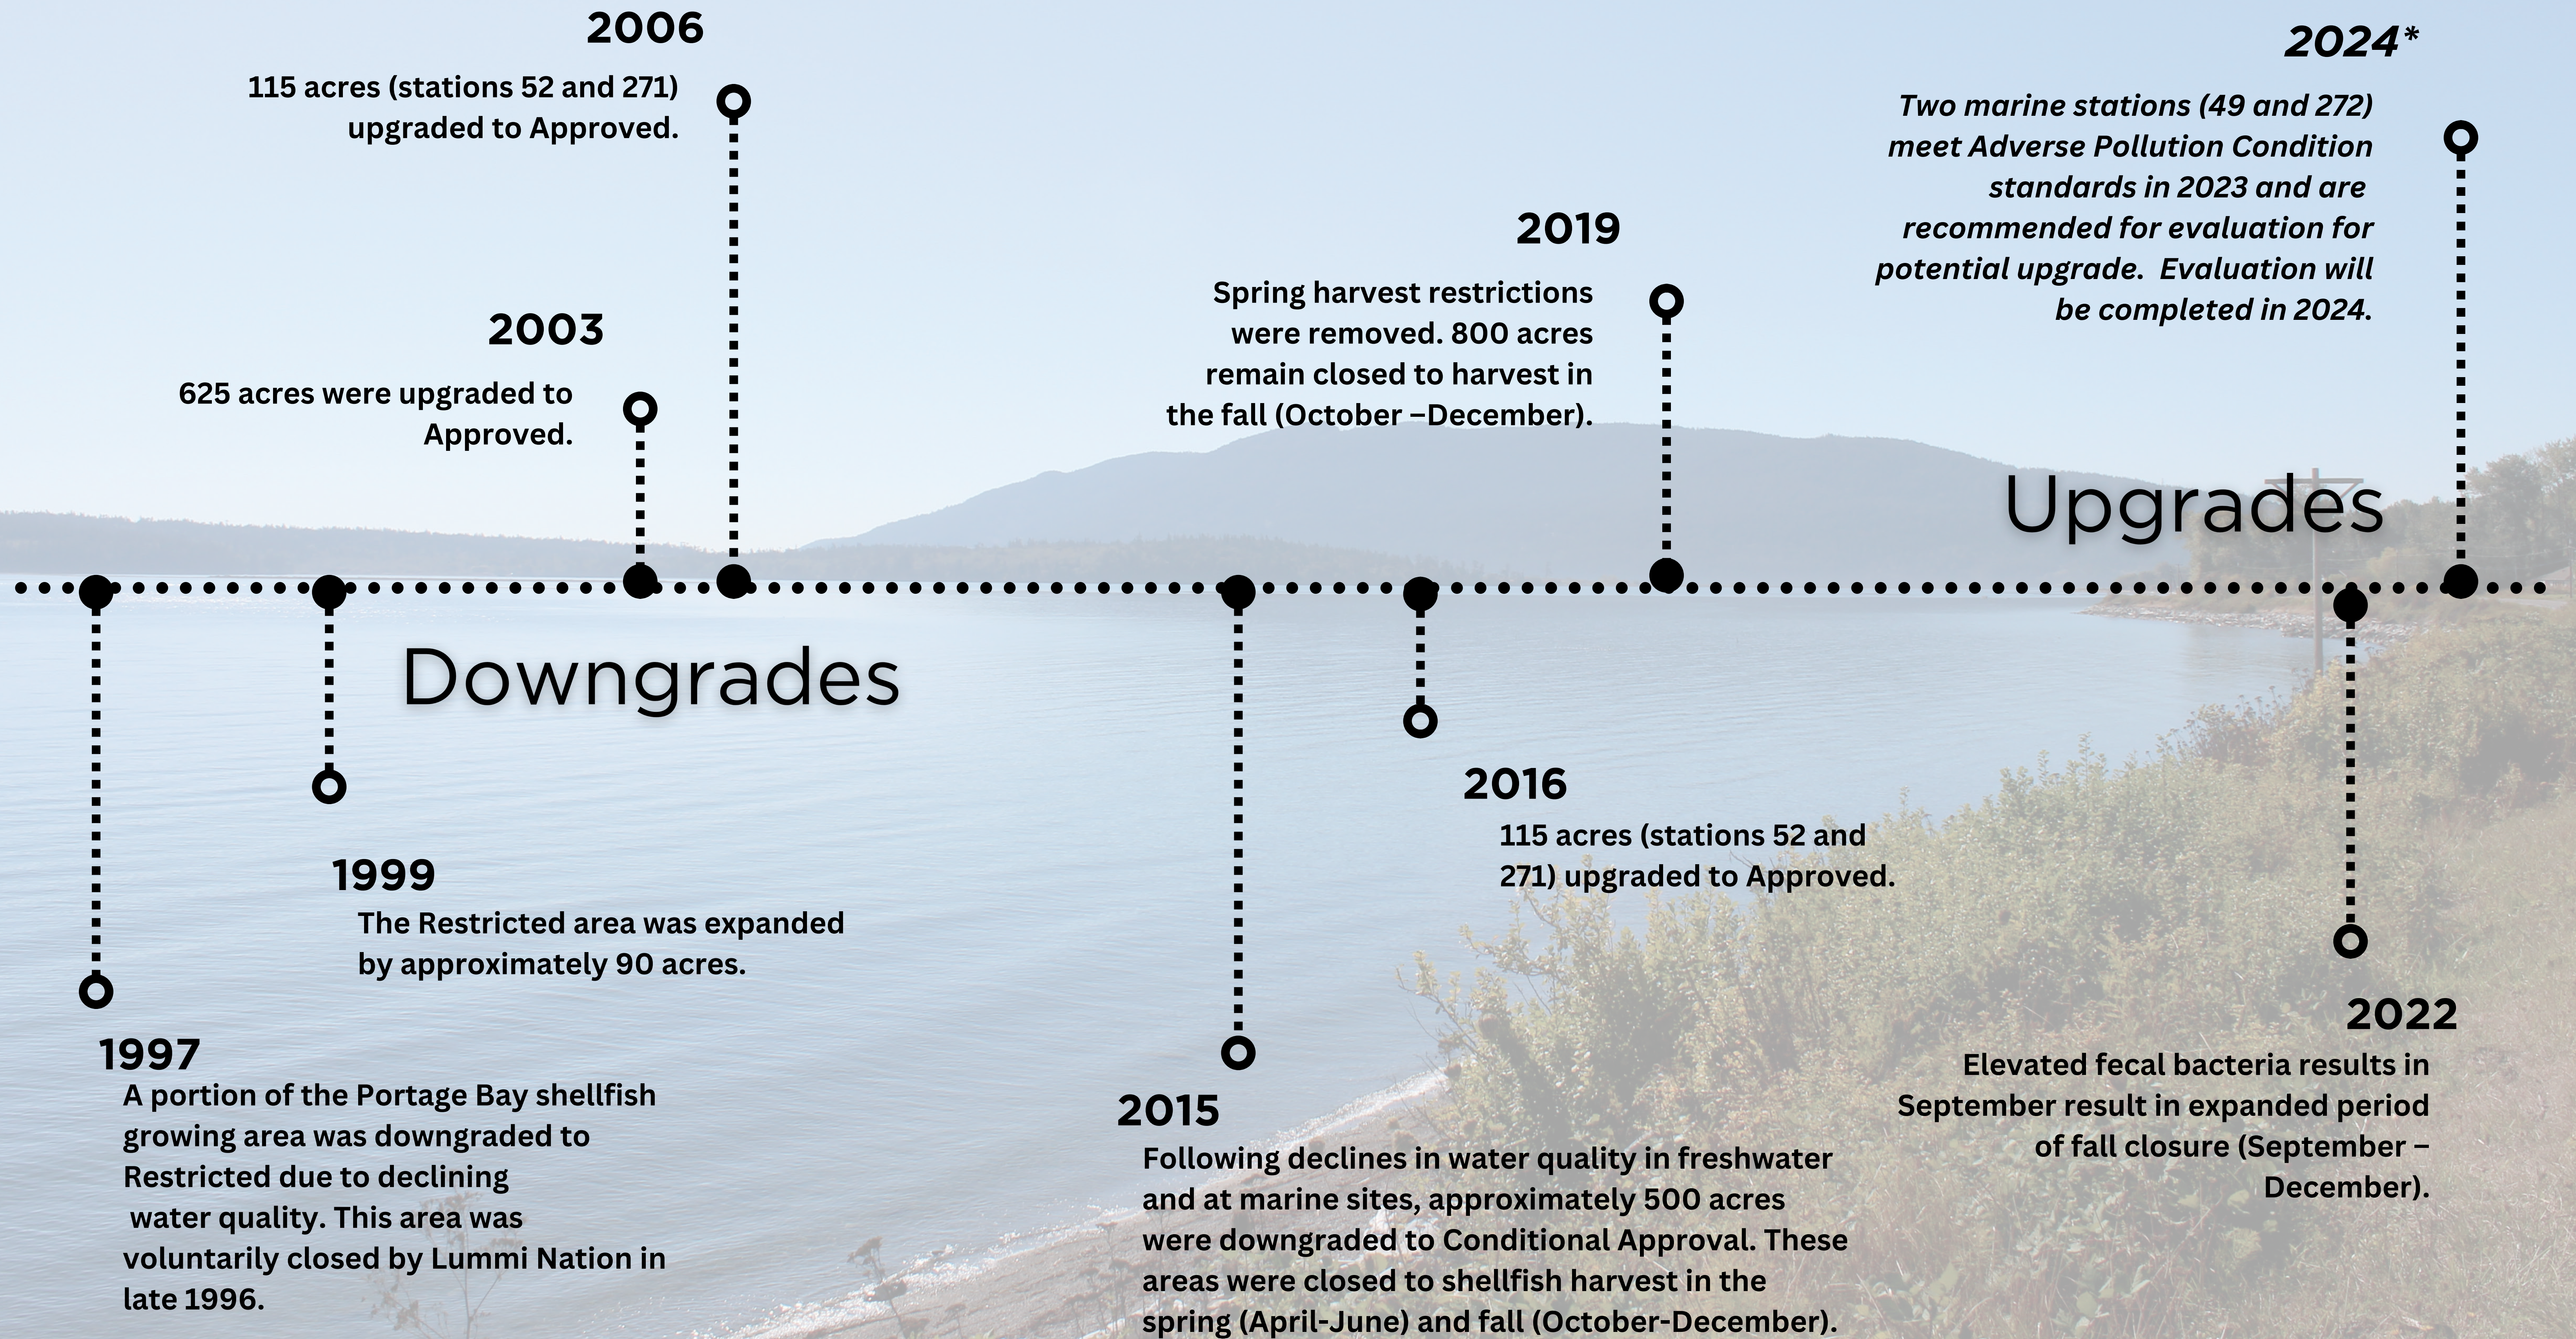

Portage Bay Shellfish Growing Area Classification

Downgrades

Upgrades