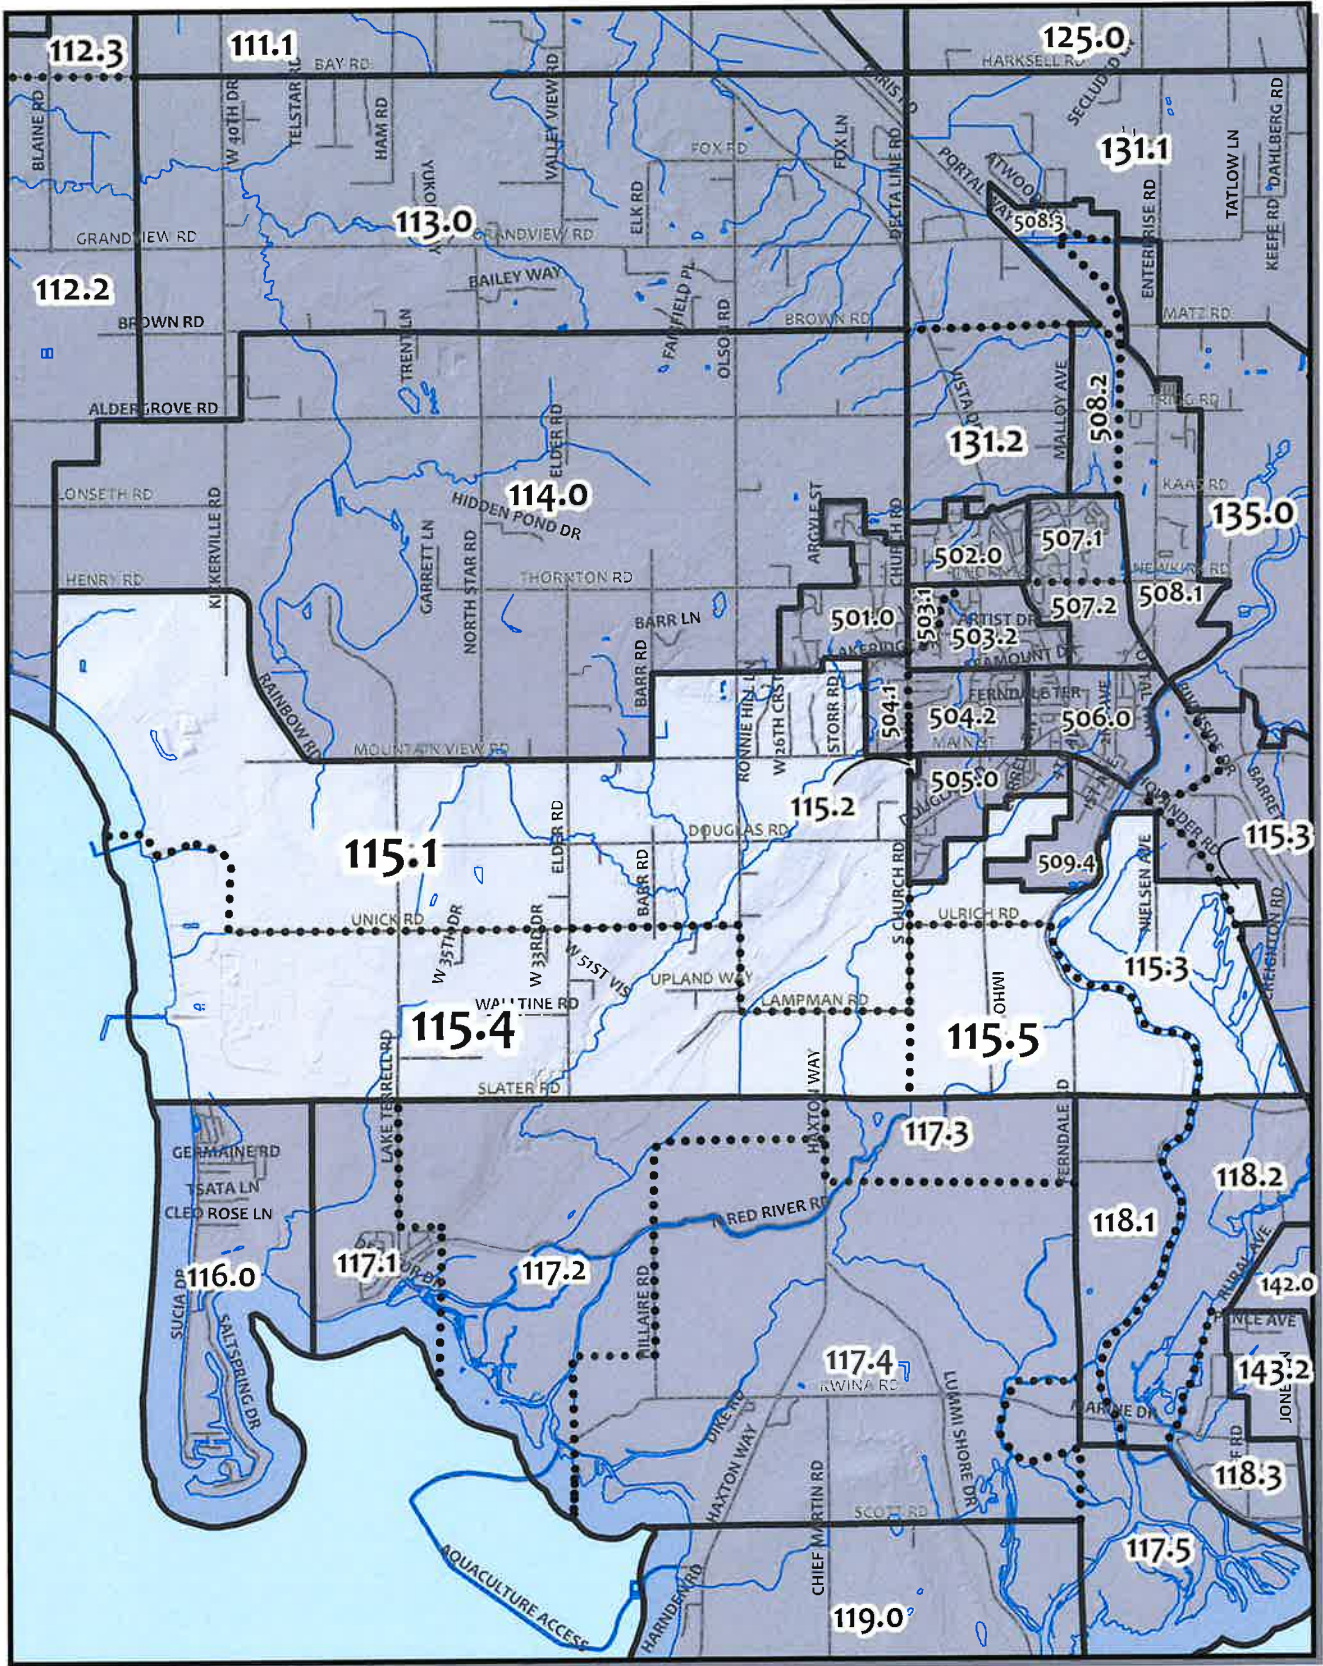

Whatcom County Precinct 115

County Council District 5
Legislative District 42
Congressional District 2

0 1,100 2,200 4,400 Feet