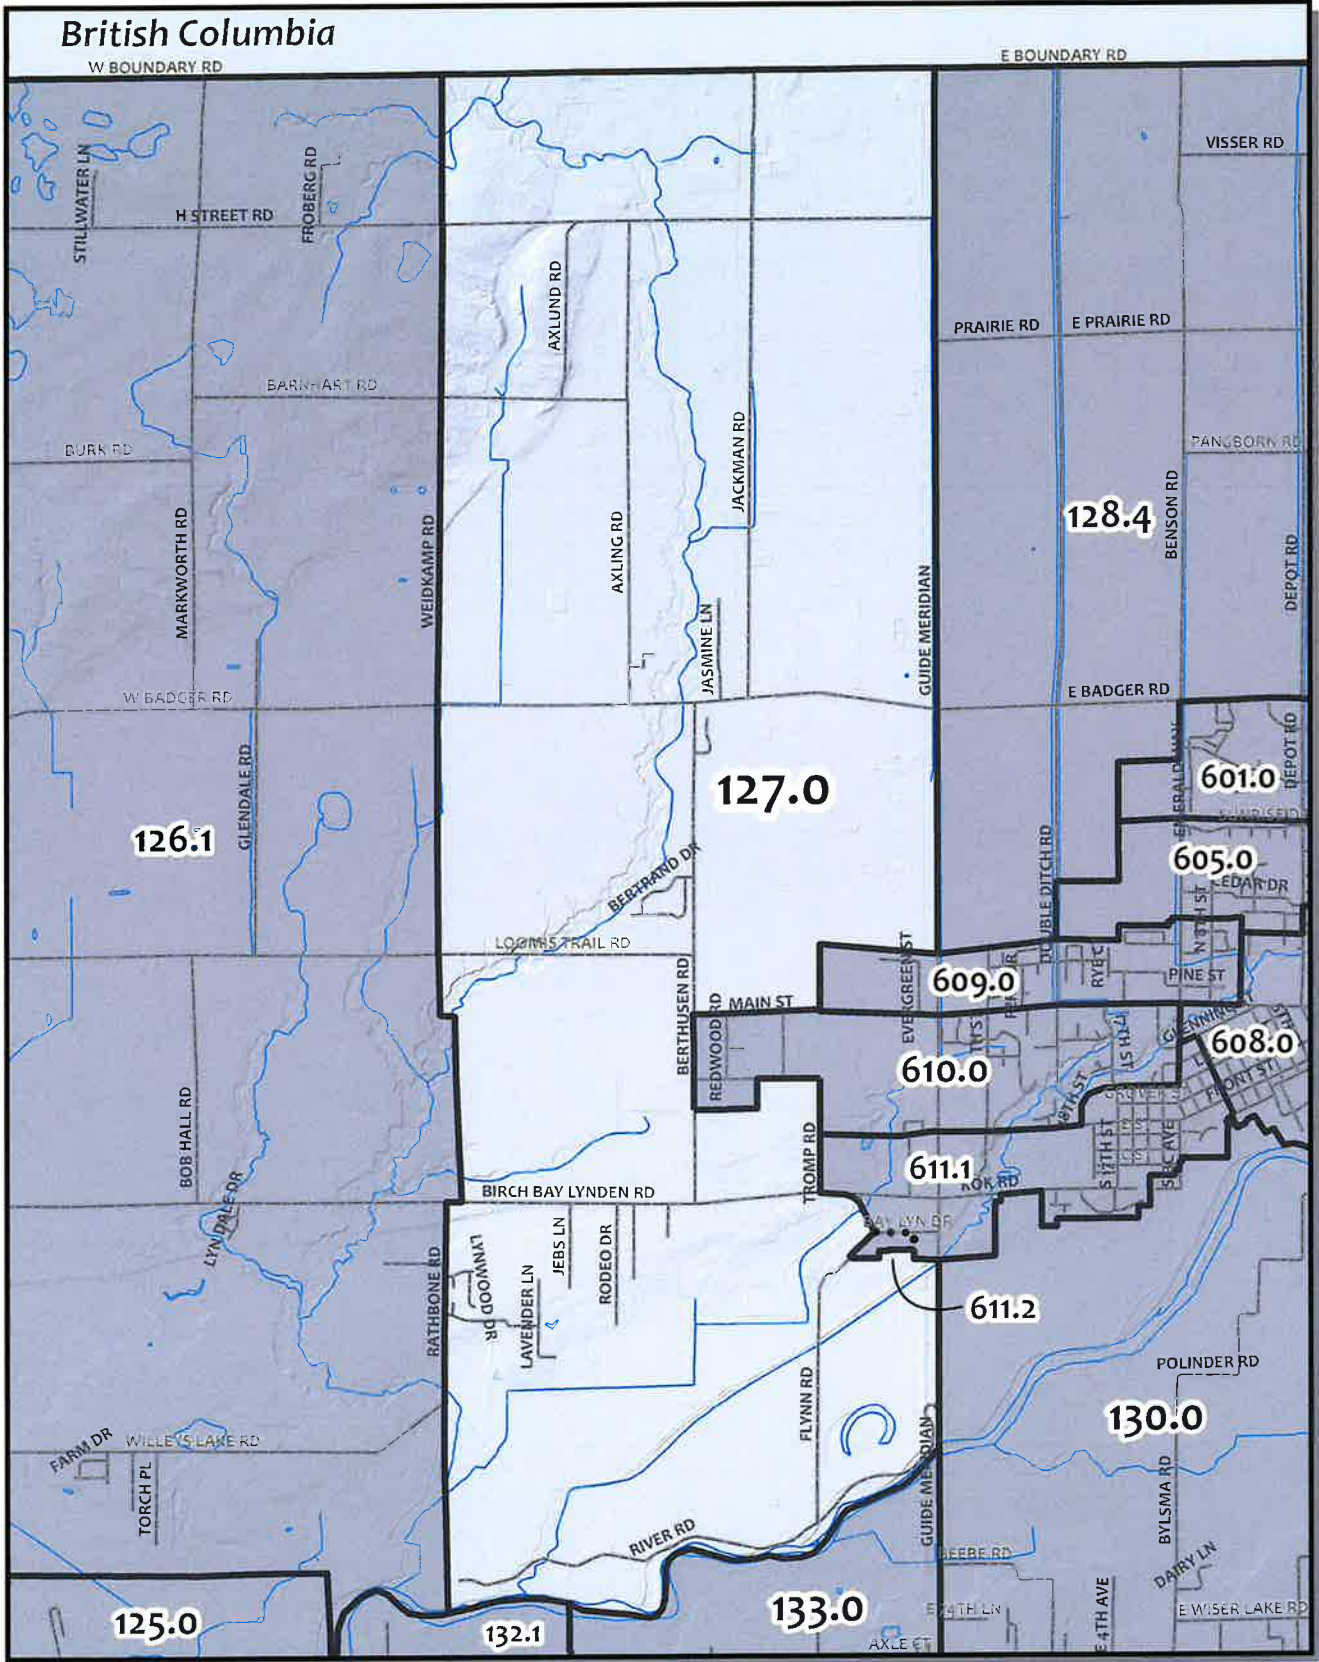

Whatcom County Precinct 127

County Council District 4
Legislative District 42
Congressional District 2

0 750 1,500 3,000 Feet