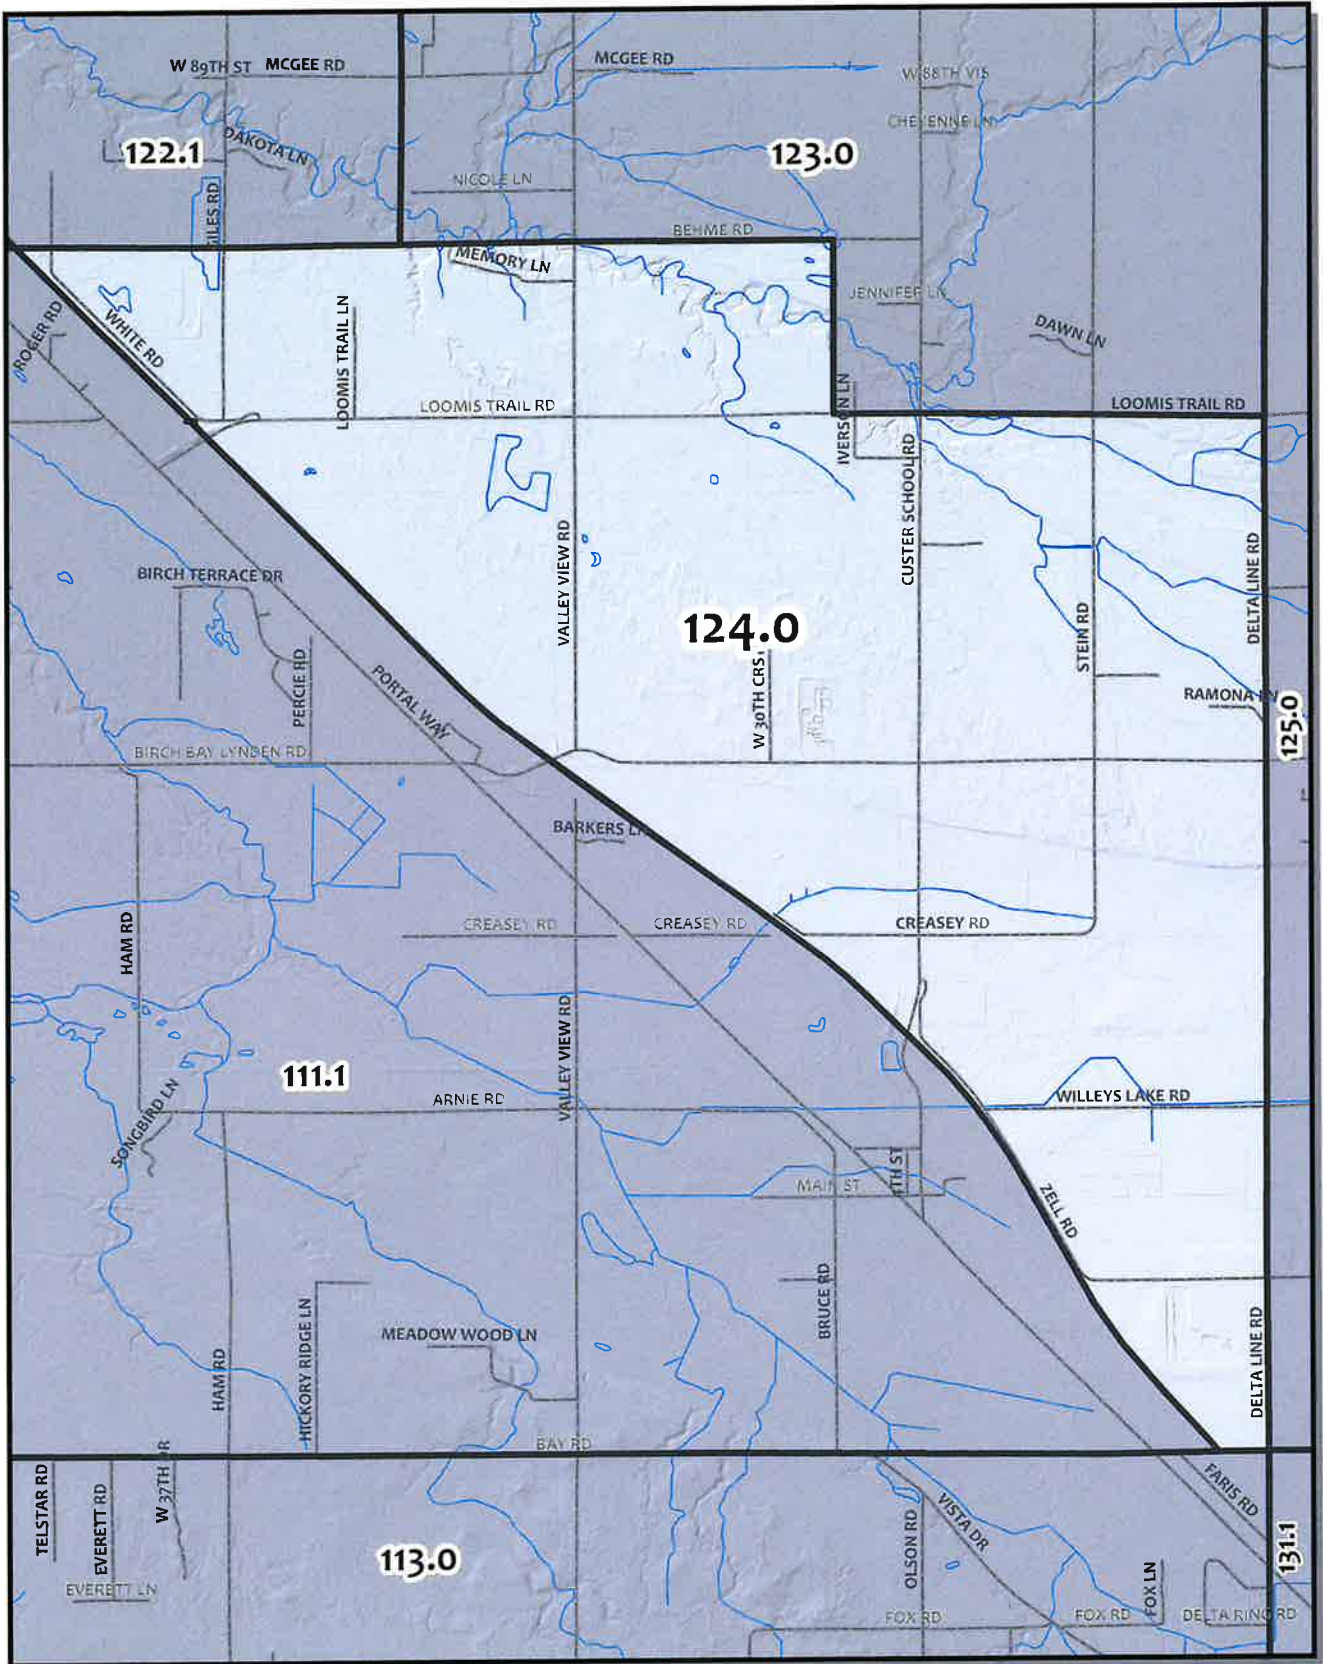

Whatcom County Precinct 124

County Council District 4
Legislative District 42
Congressional District 2