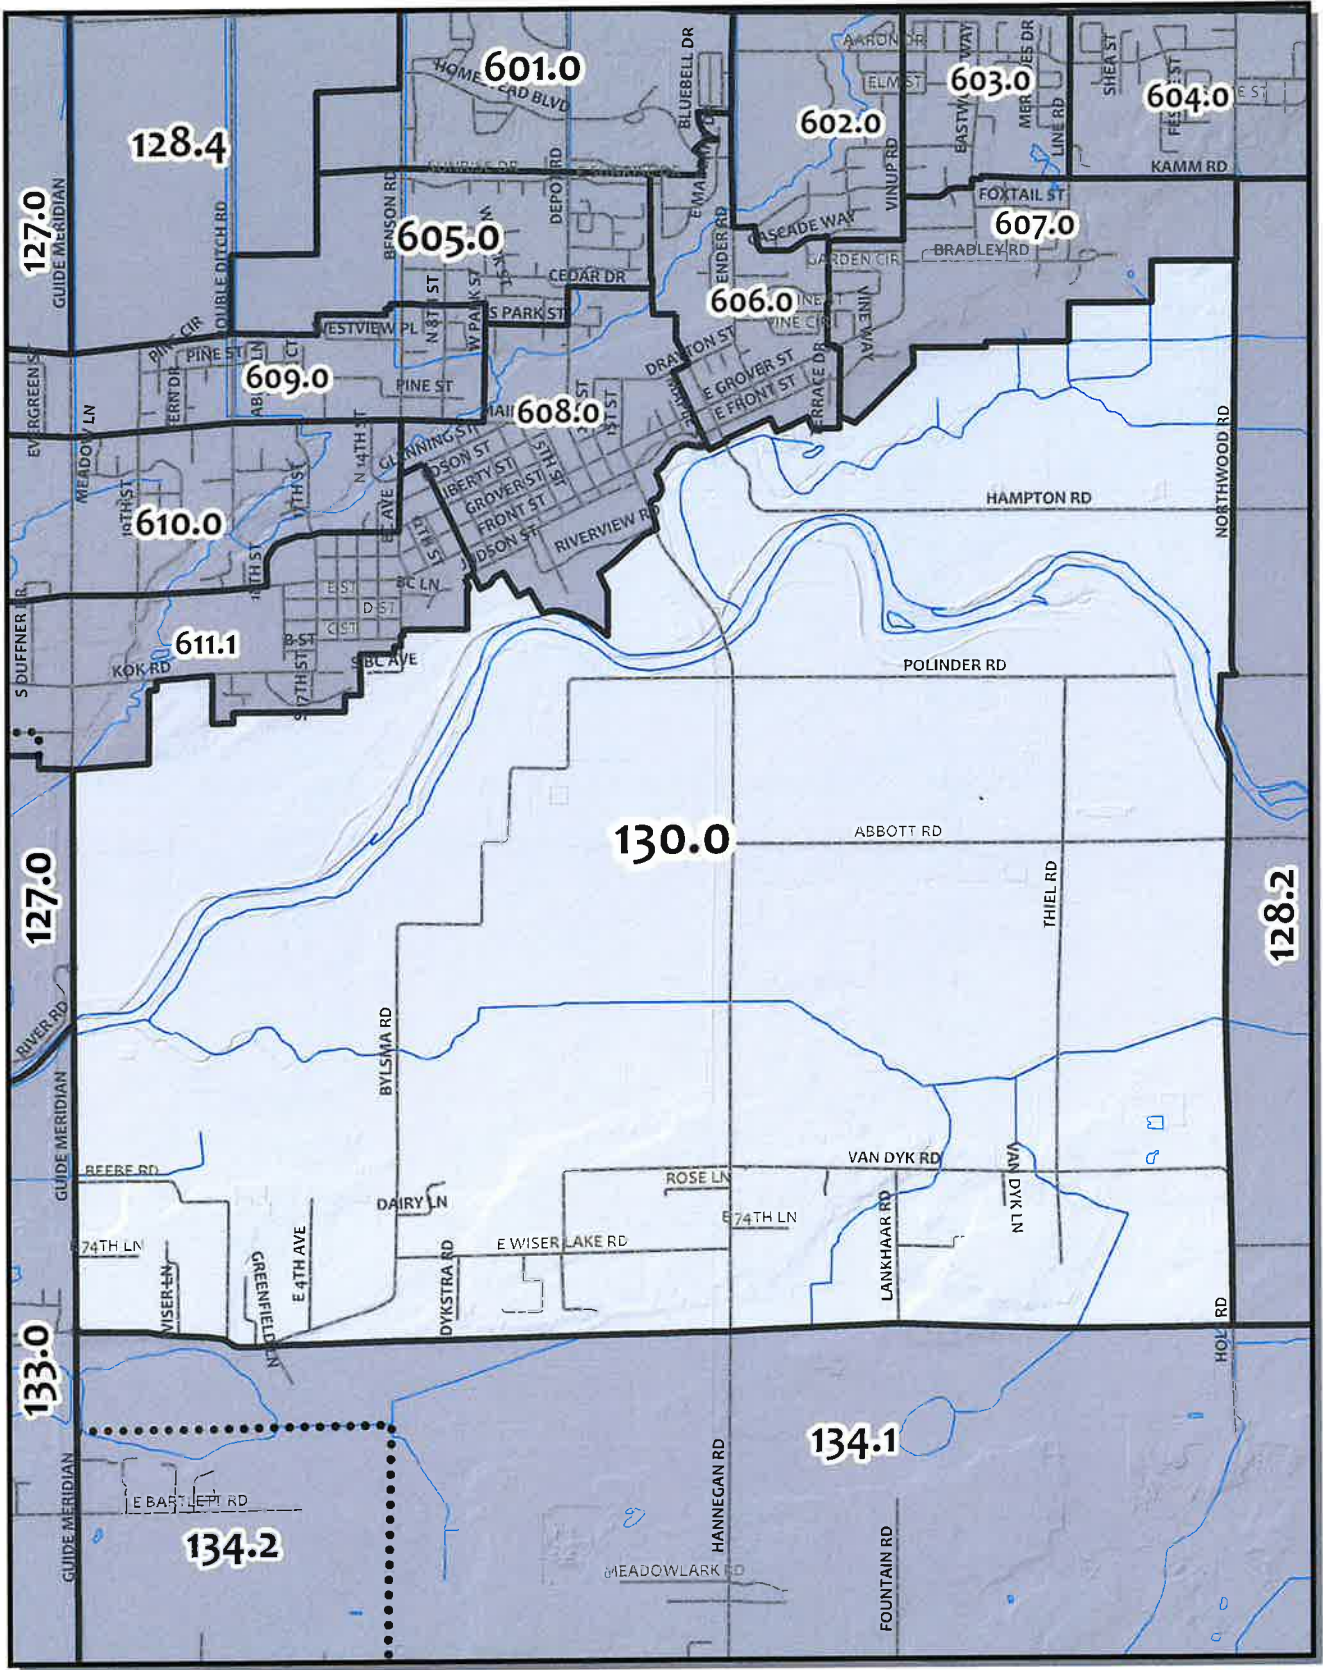

Whatcom County Precinct 130

County Council District 4
Legislative District 42
Congressional District 2