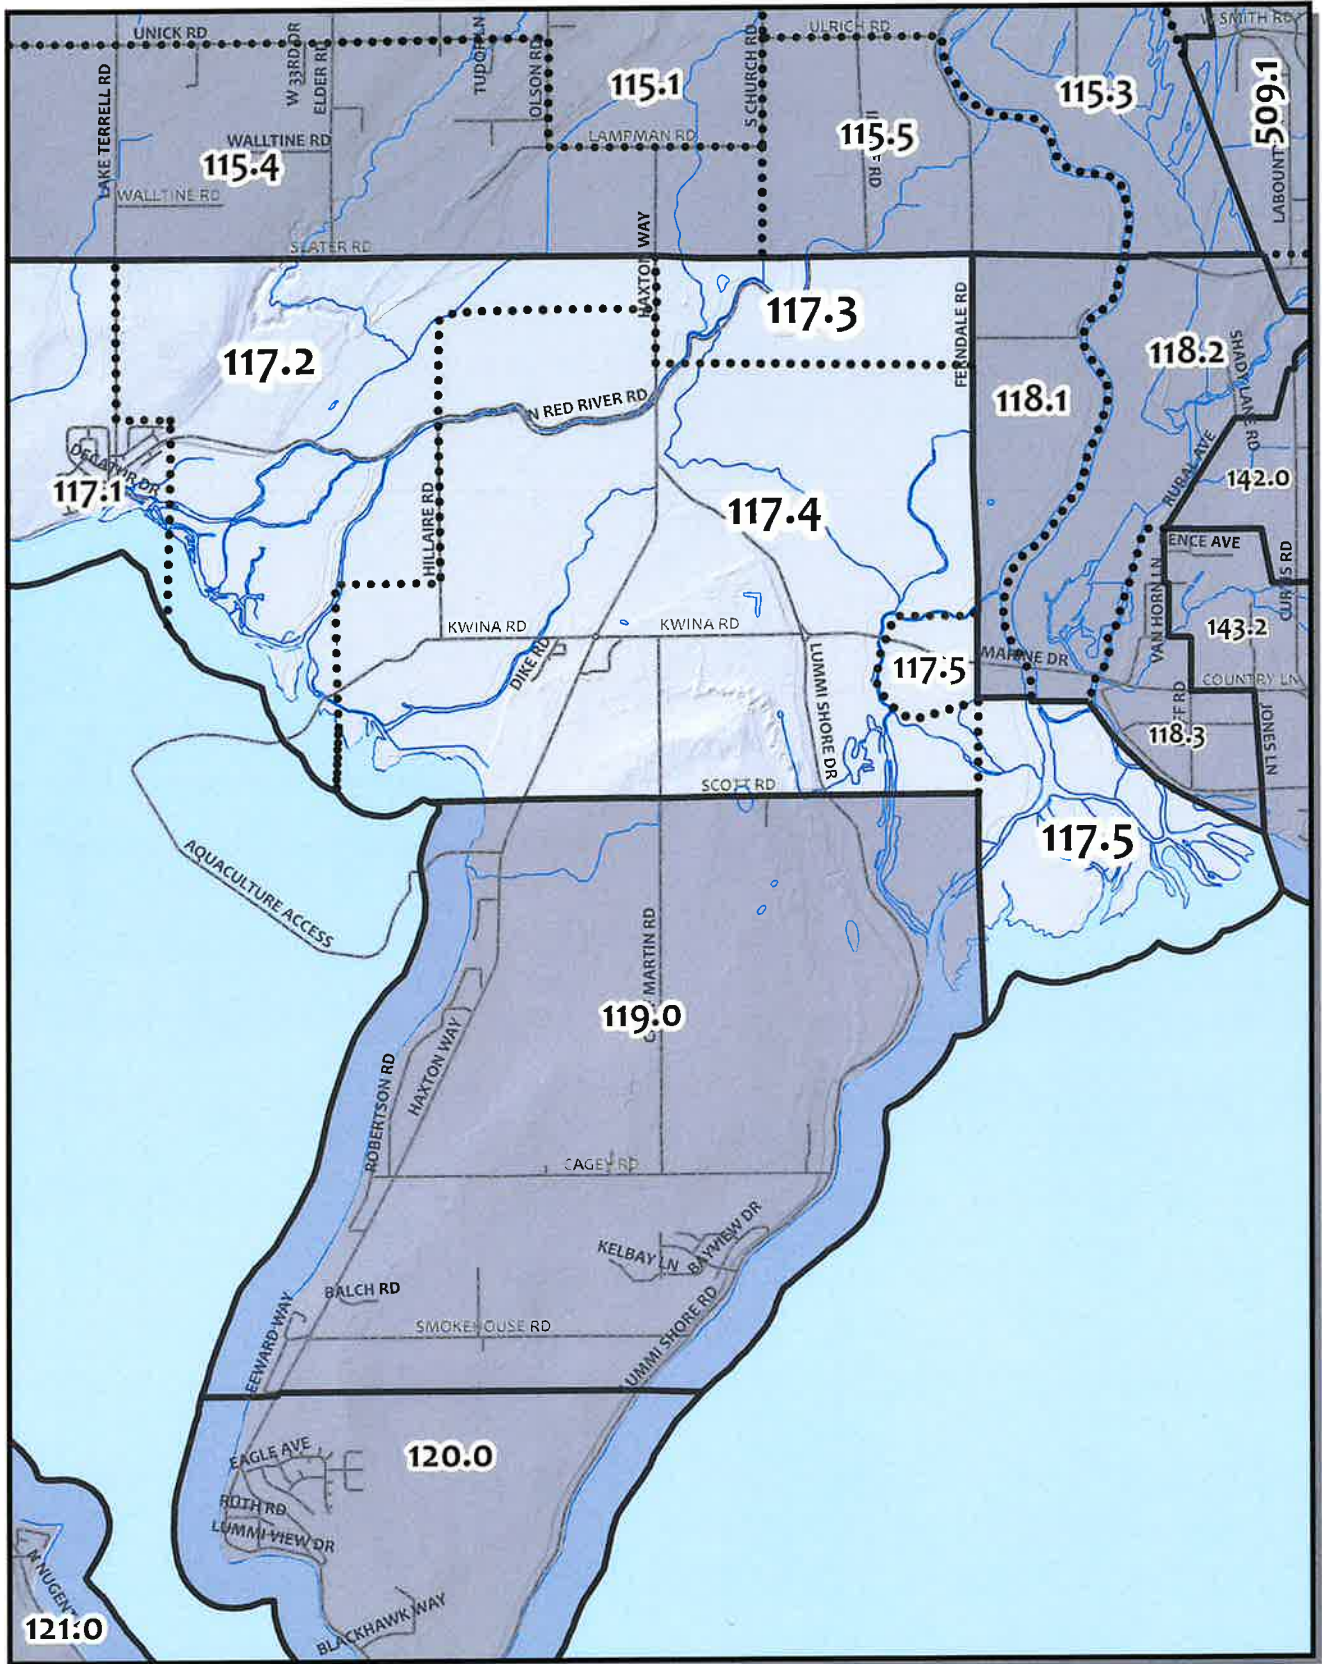

Whatcom County Precinct 117

County Council District 5
Legislative District 42
Congressional District 2