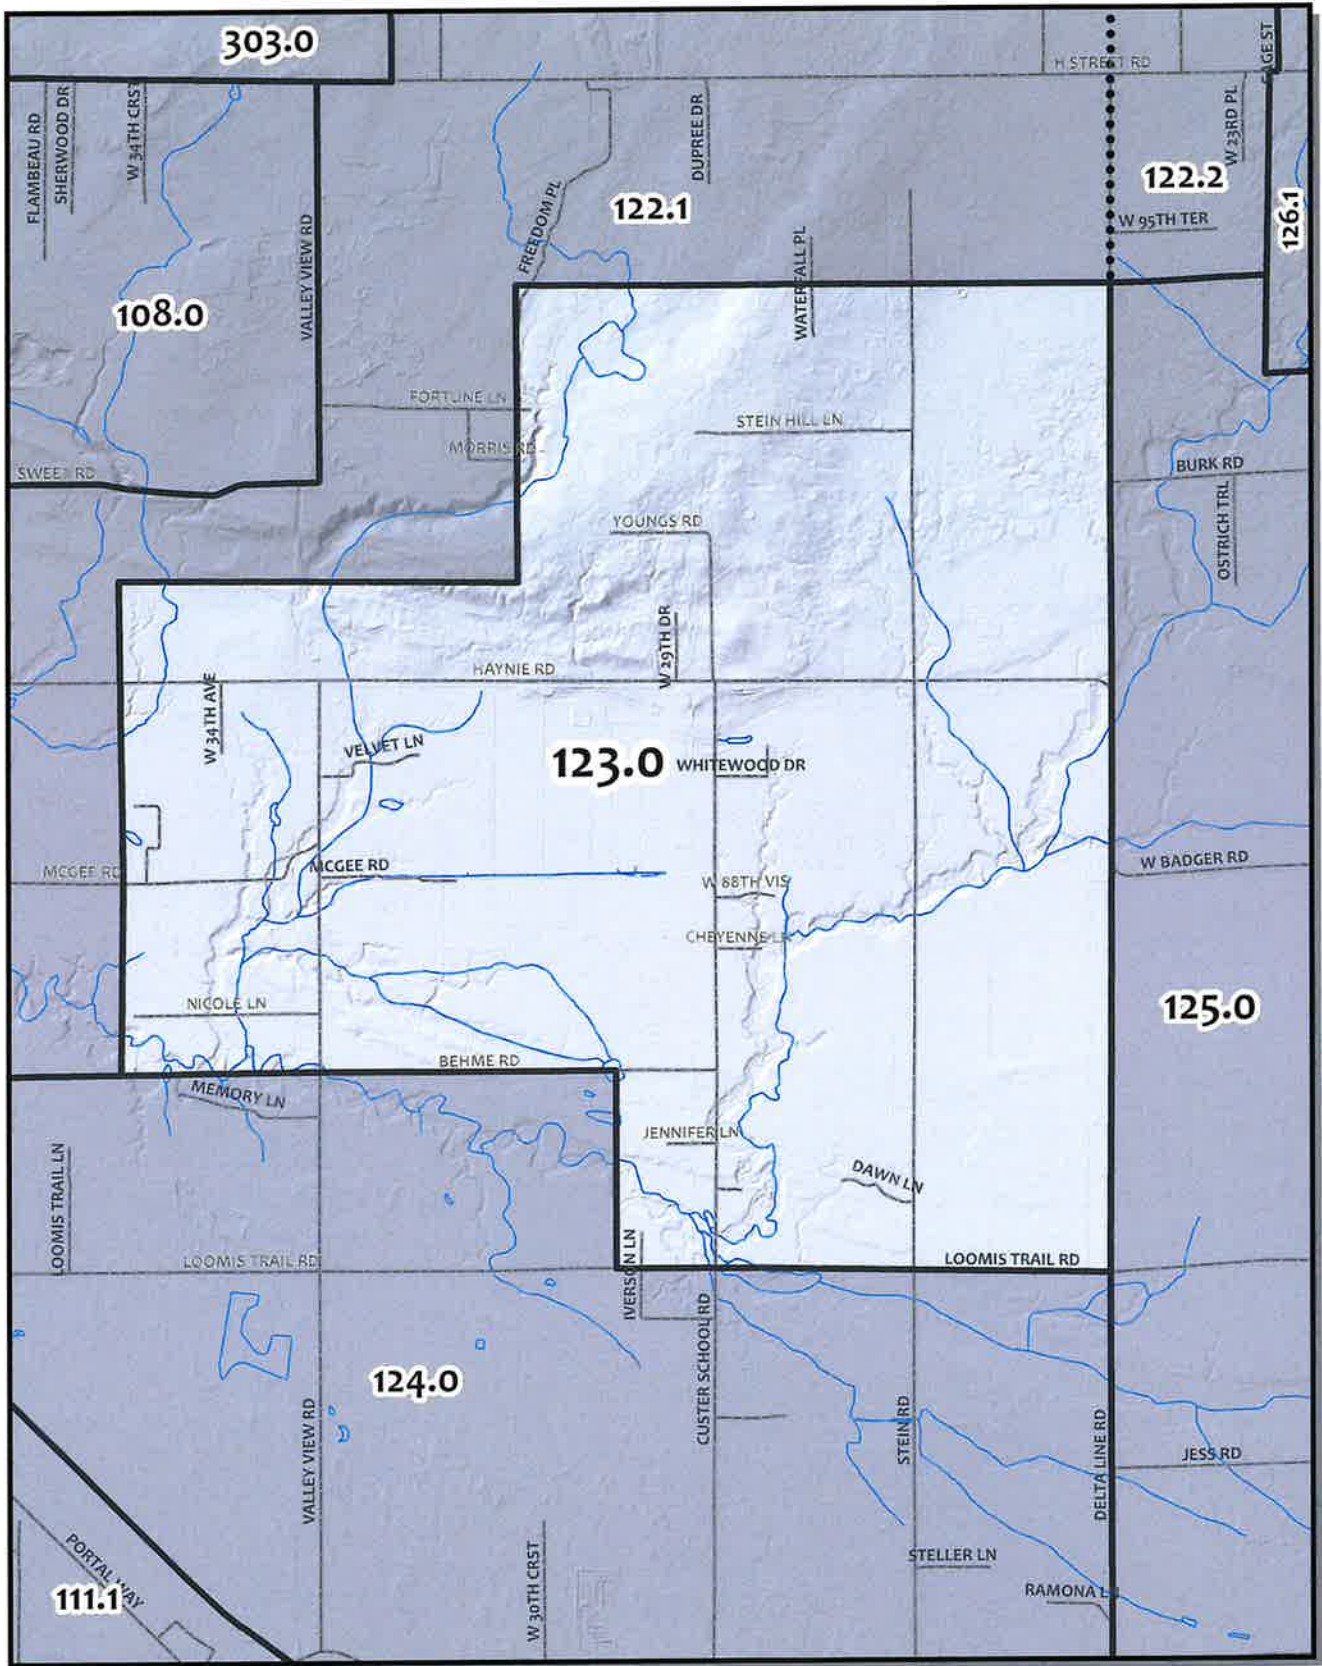

Whatcom County Precinct 123

County Council District 4
Legislative District 42
Congressional District 2