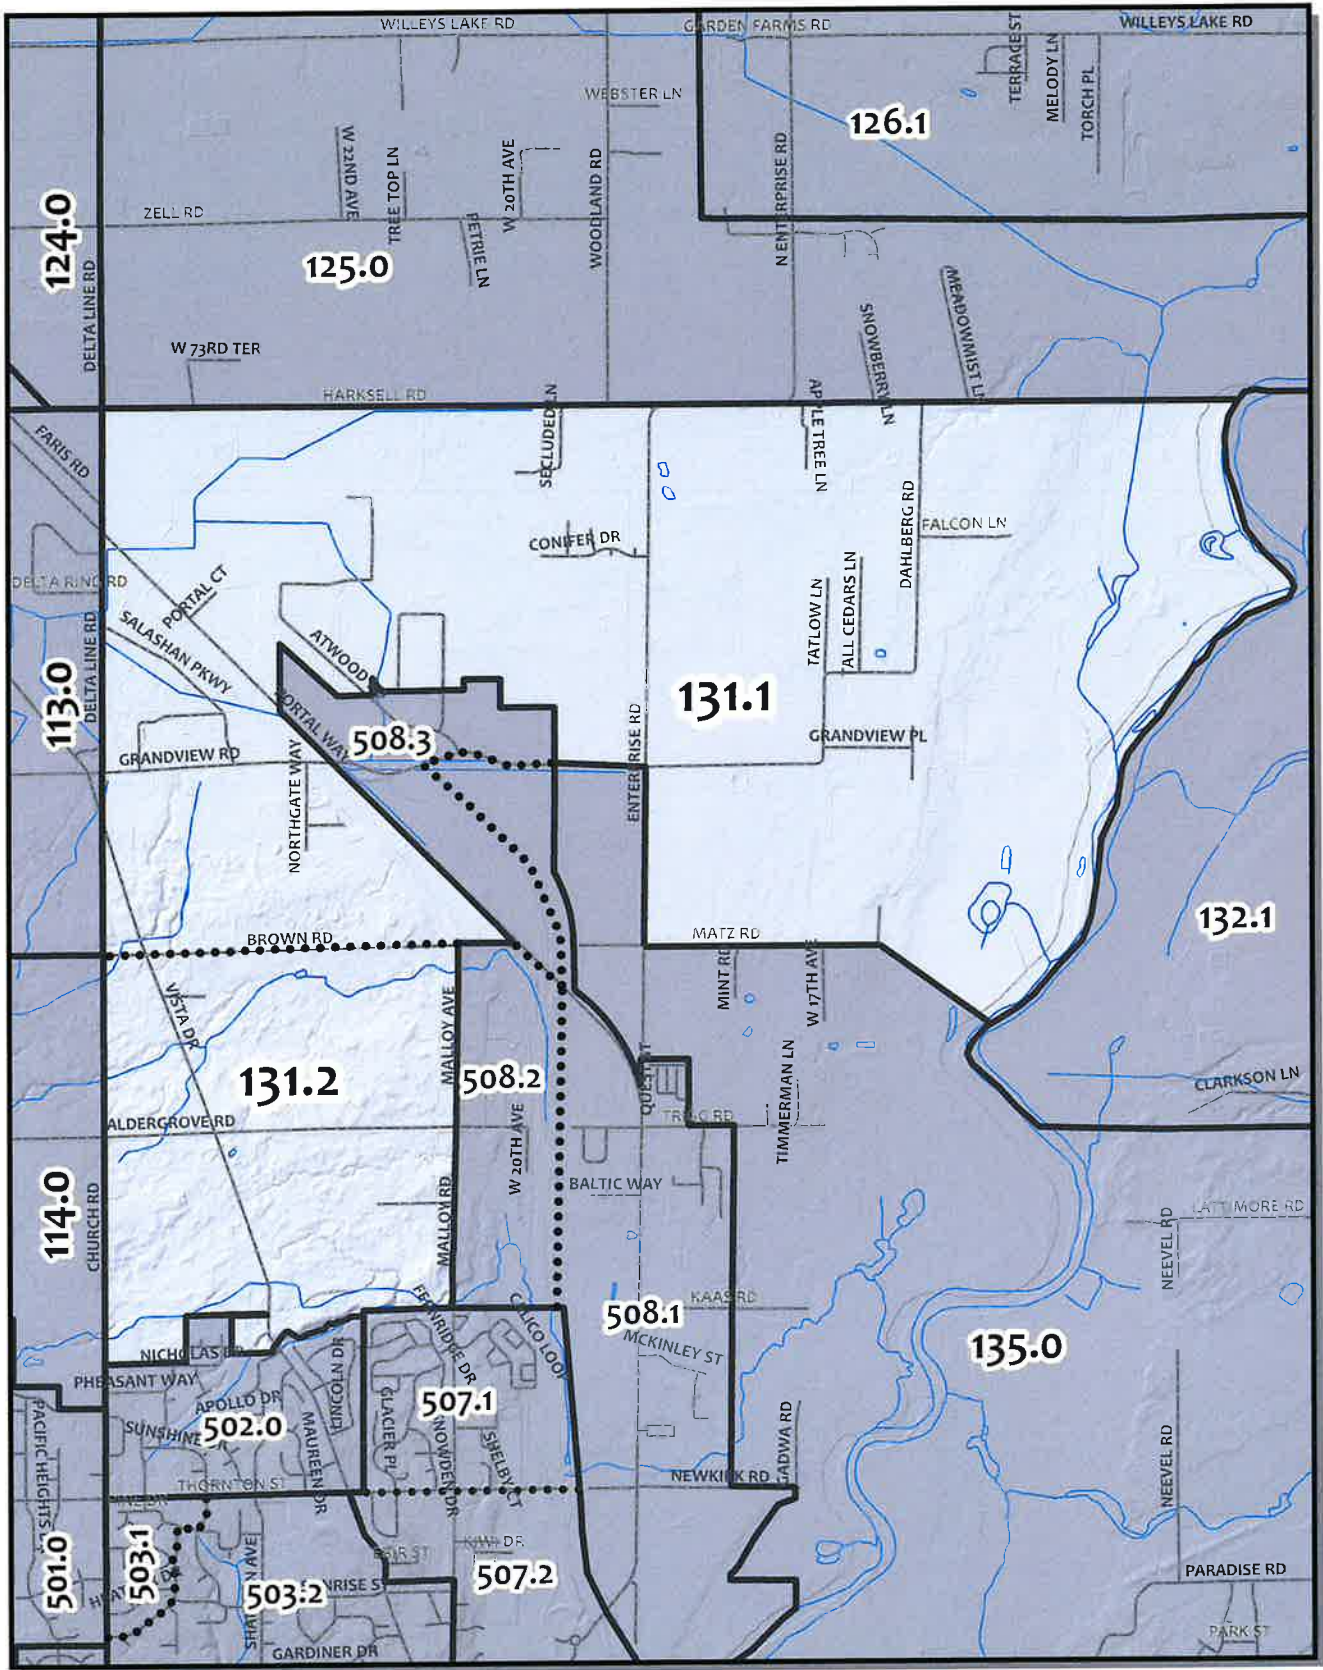

Whatcom County Precinct 131

County Council District 4

Legislative District 42

Congressional District 2

0 500 1,000 2,000 Feet