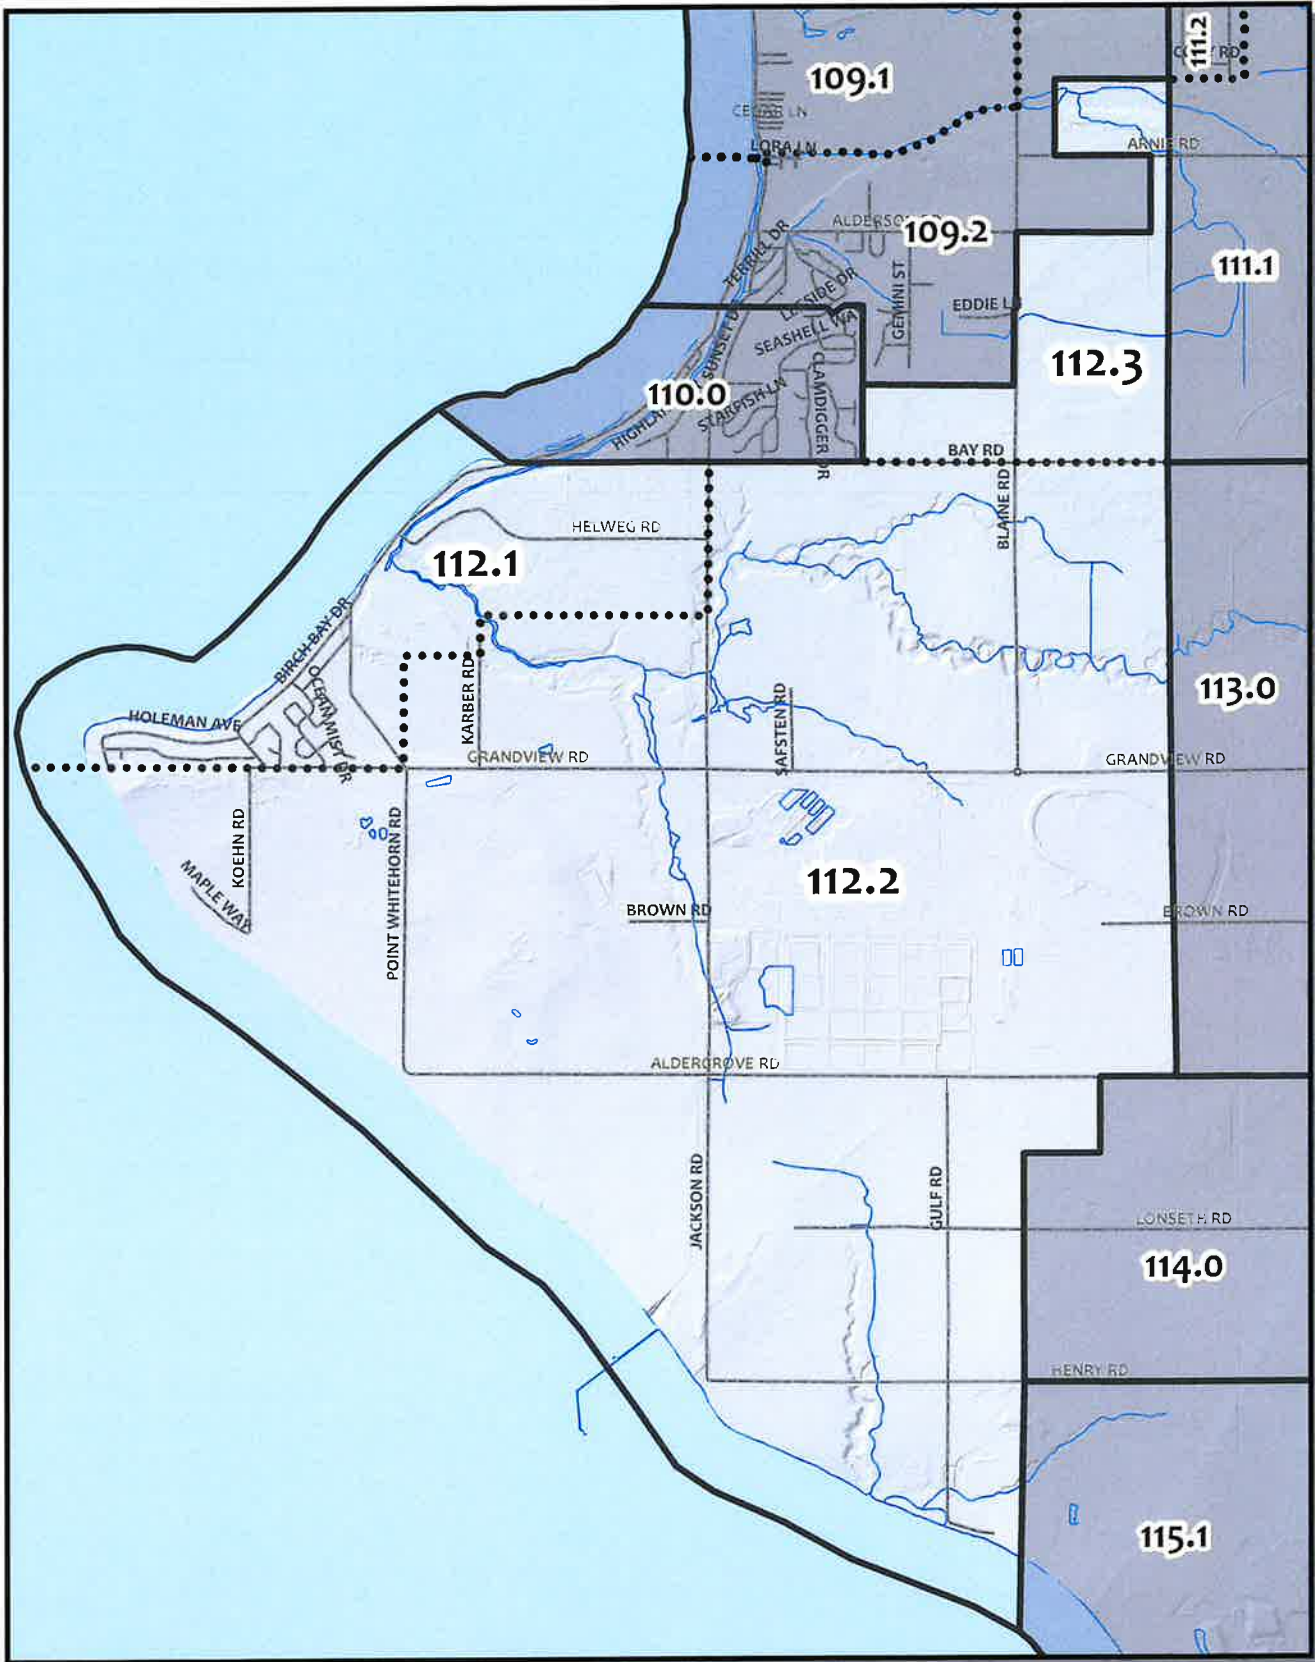

Whatcom County Precinct 112

County Council District 5
Legislative District 42
Congressional District 2