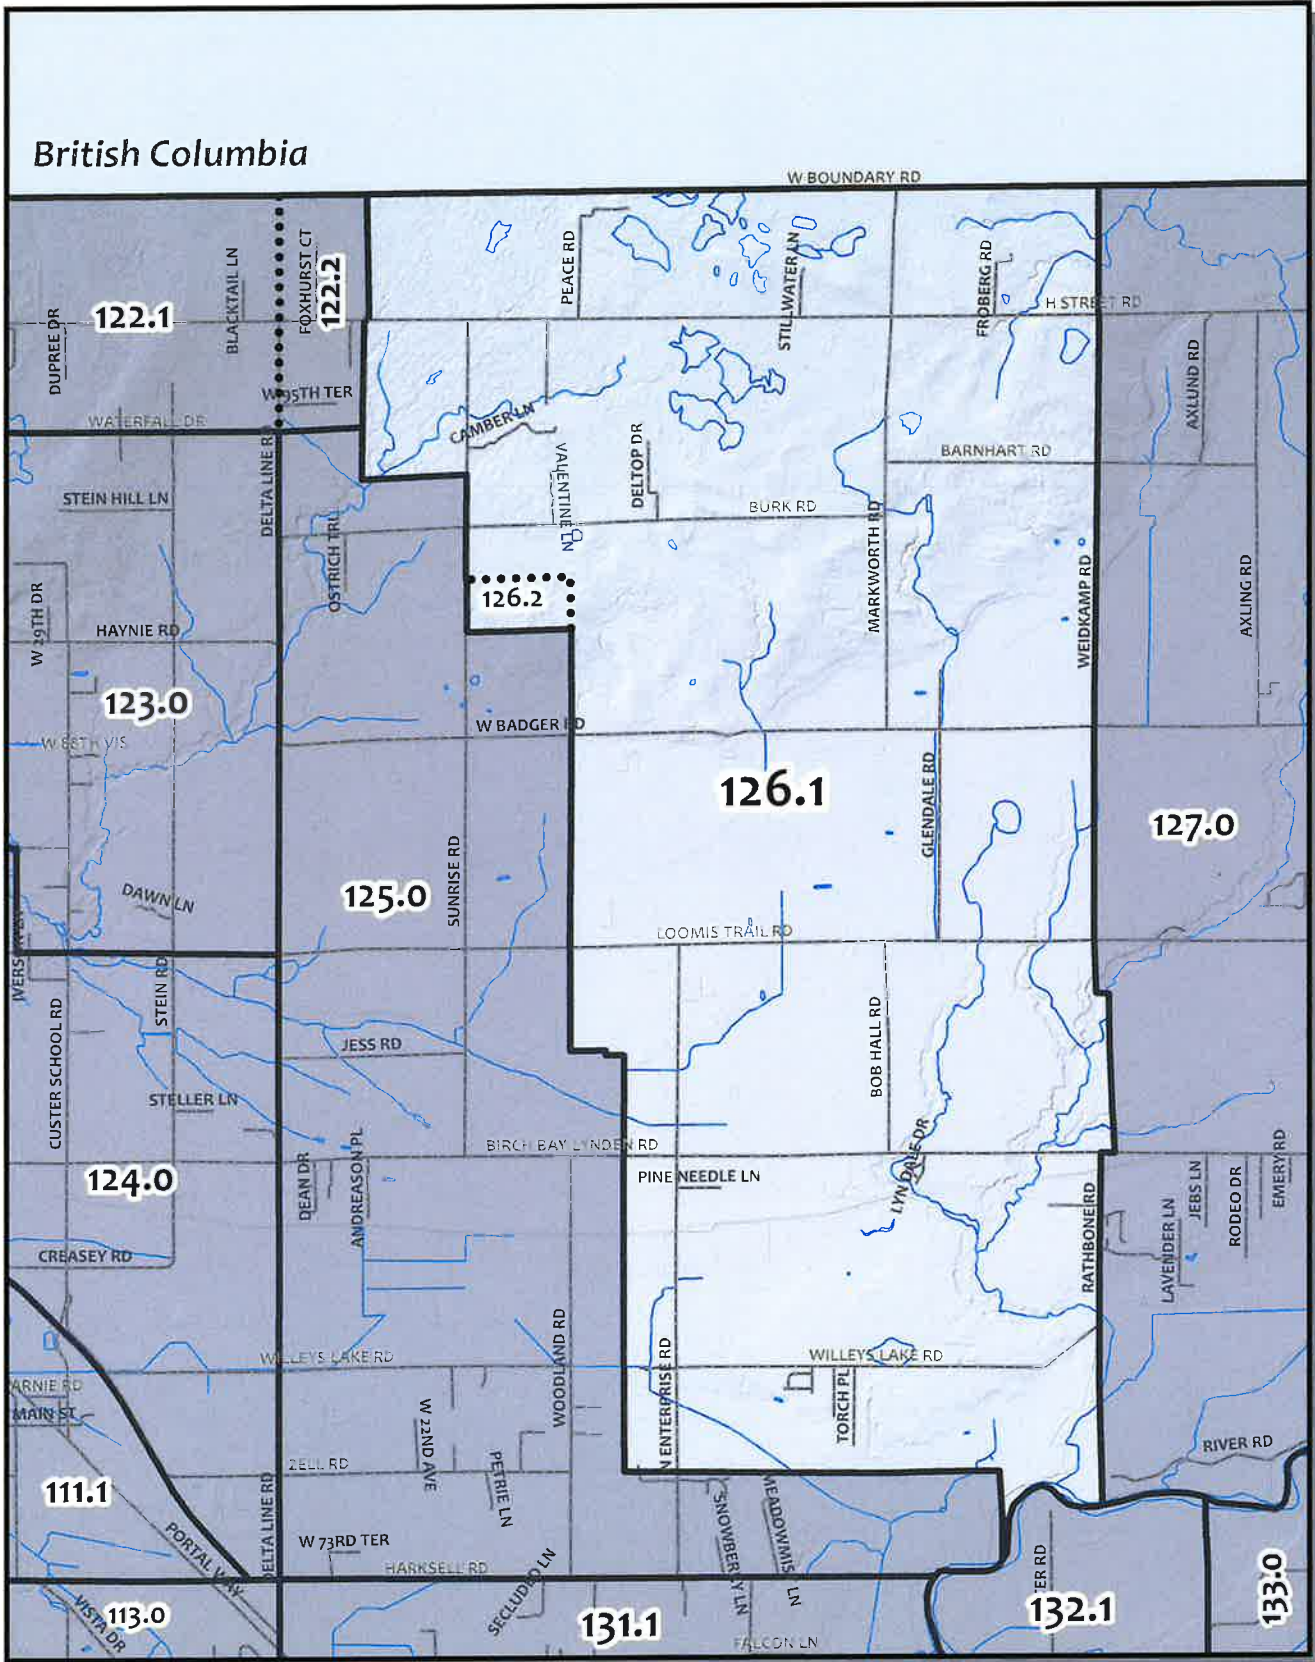

British Columbia

Whatcom County Precinct 126

County Council District 4
Legislative District 42
Congressional District 2

0 900 1,800 3,600 Feet