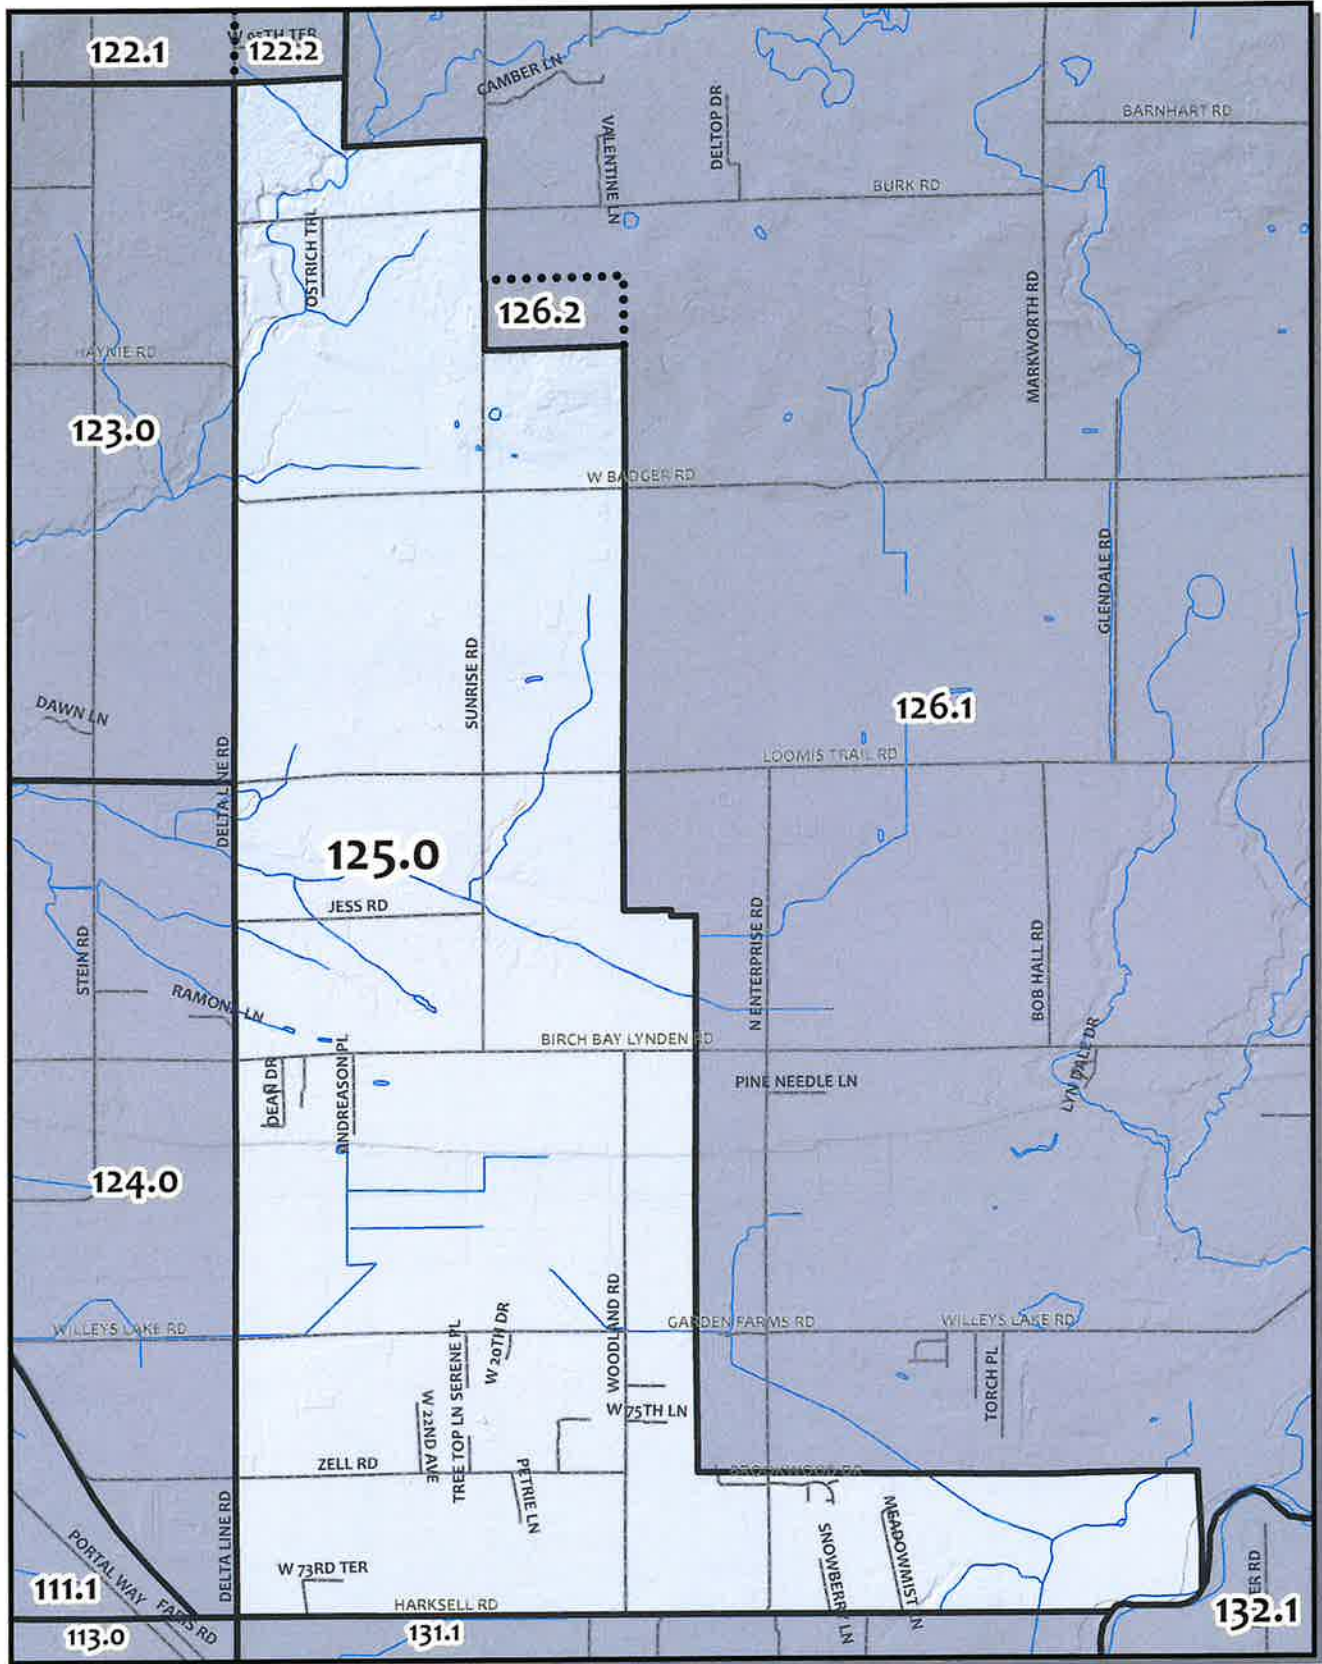

Whatcom County Precinct 125

County Council District 4
Legislative District 42
Congressional District 2