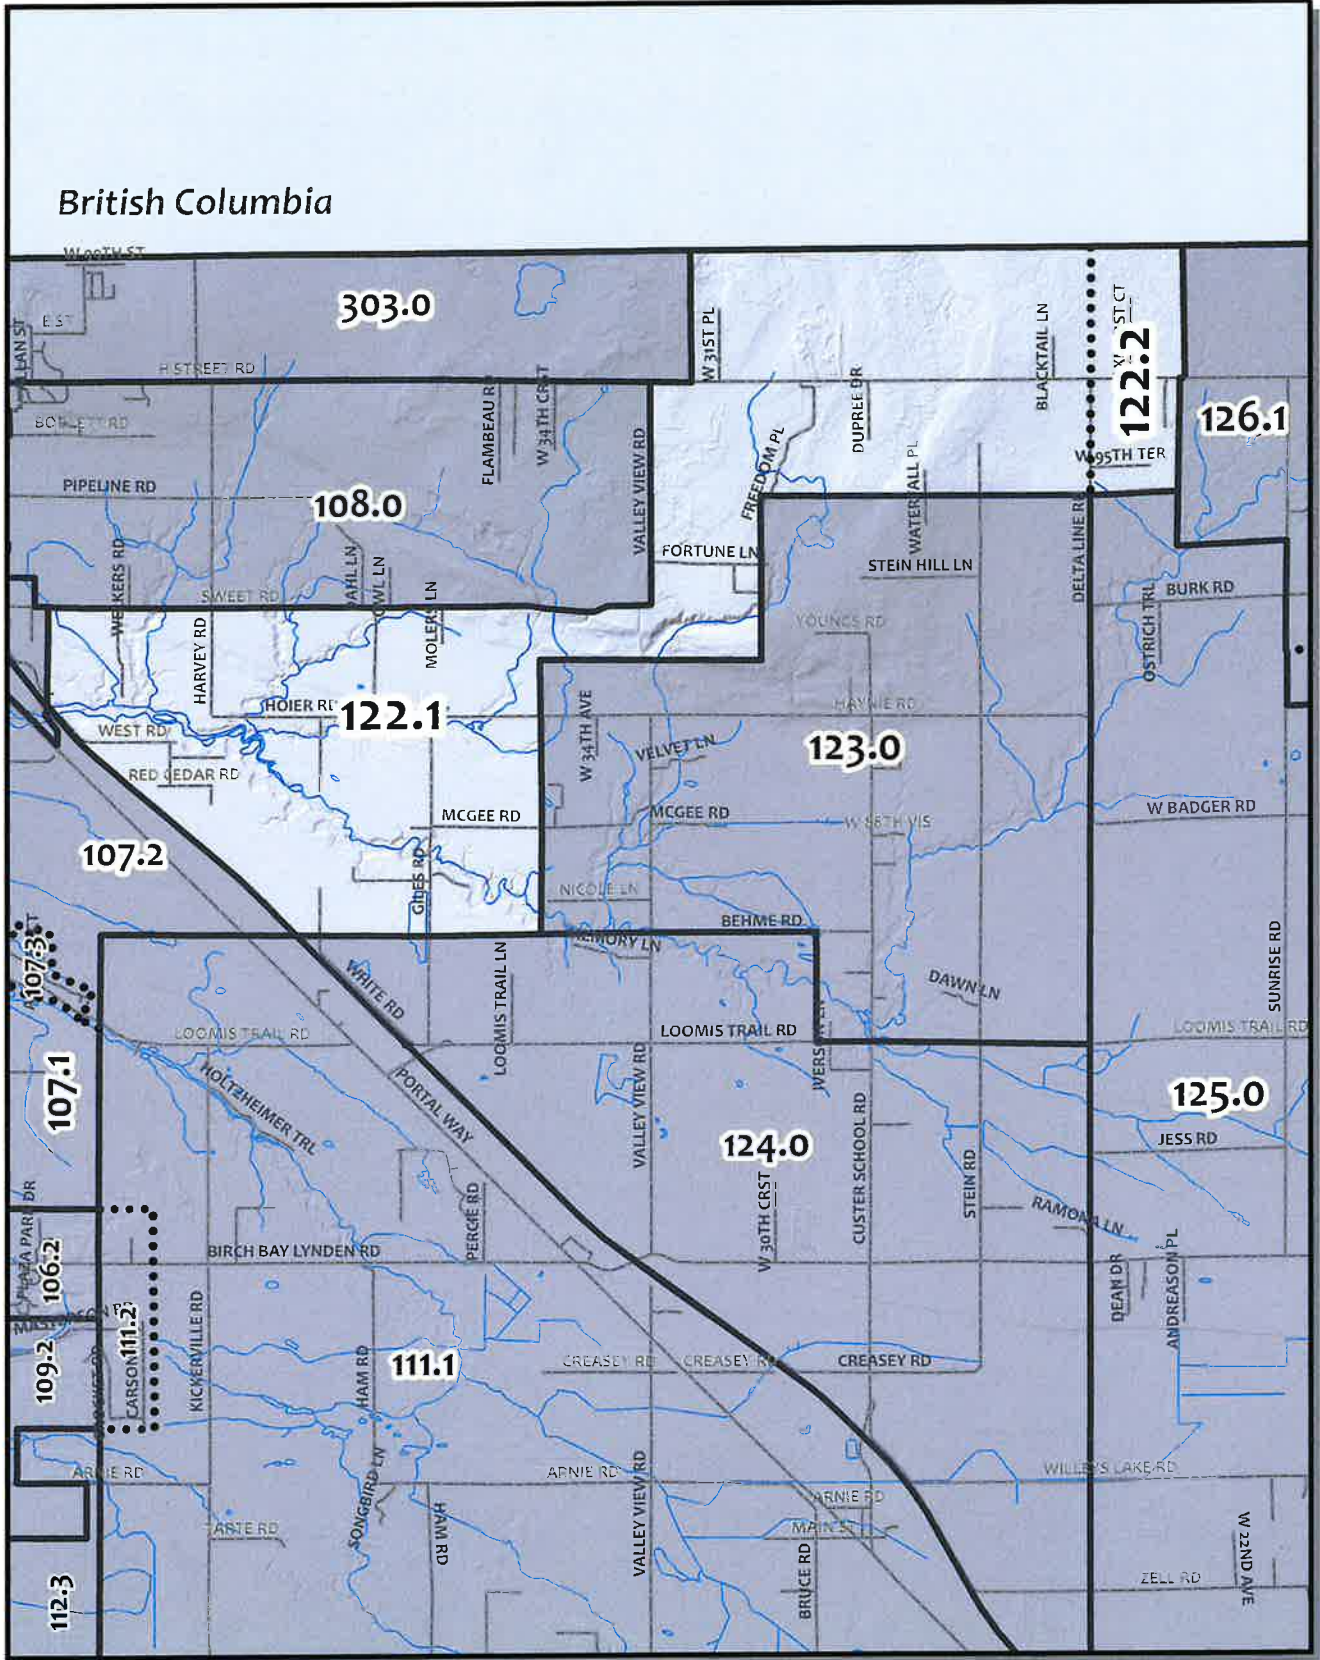

British Columbia

Whatcom County Precinct 122

County Council District 4
Legislative District 42
Congressional District 2