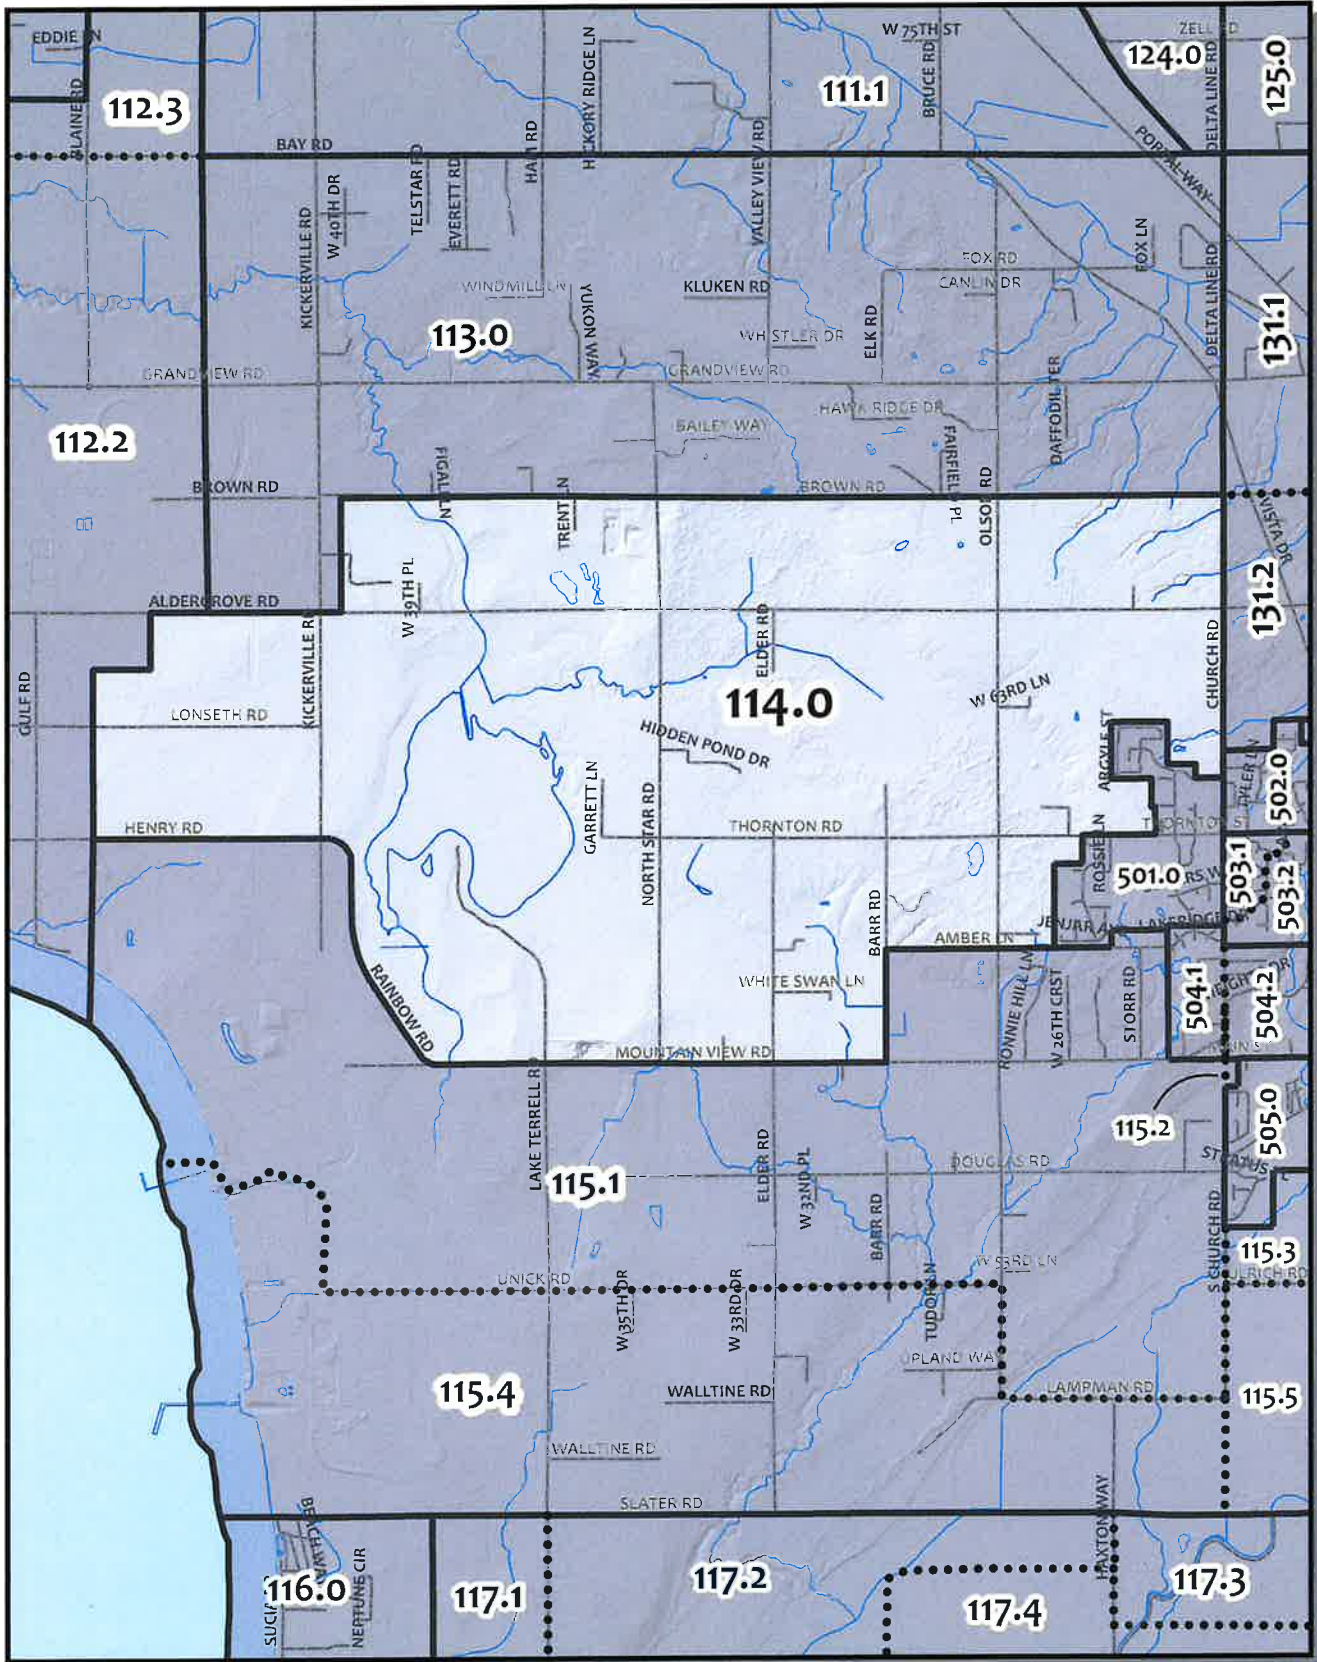

Whatcom County Precinct 114

County Council District 5
Legislative District 42
Congressional District 2

0 600 1,600 3,200 Feet