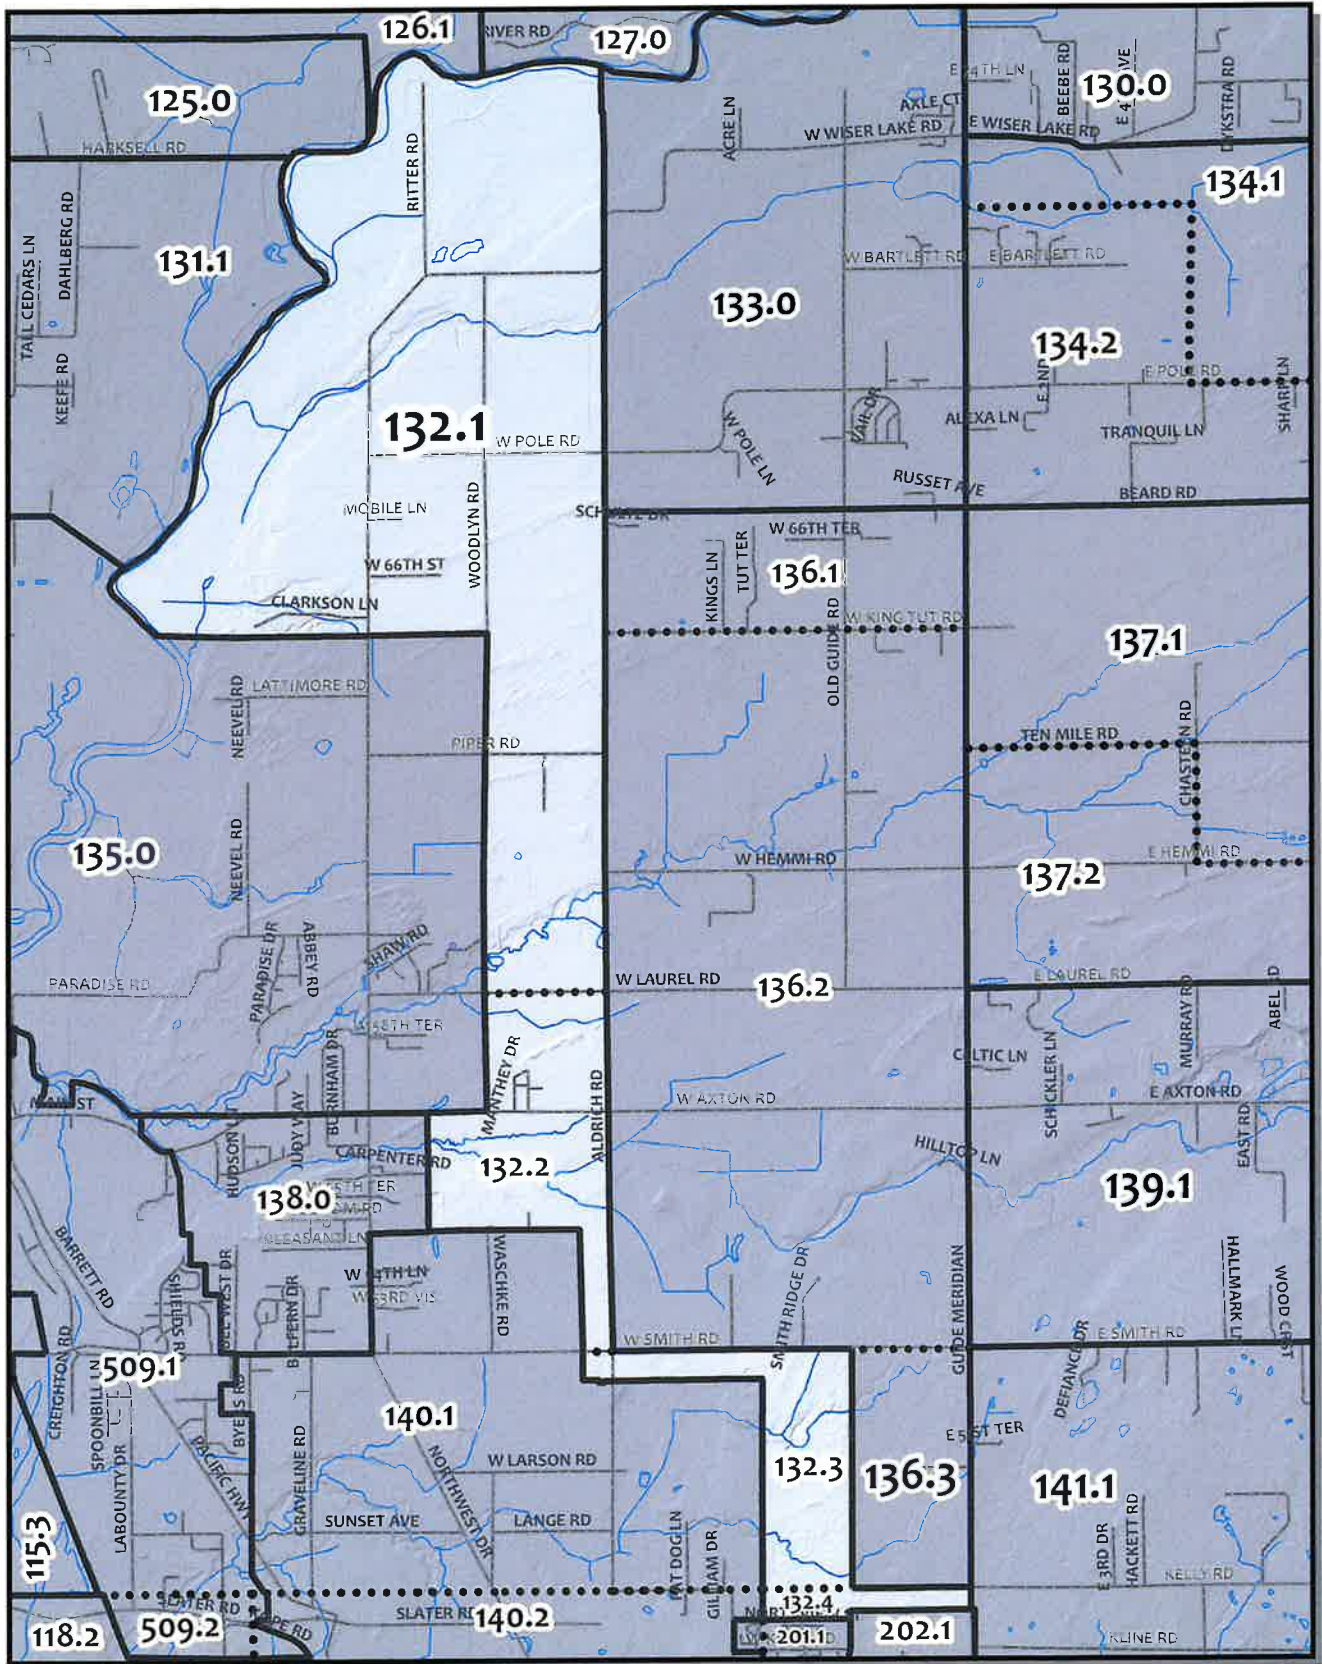

Whatcom County Precinct 132

County Council District 4

Legislative District 42

Congressional District 2