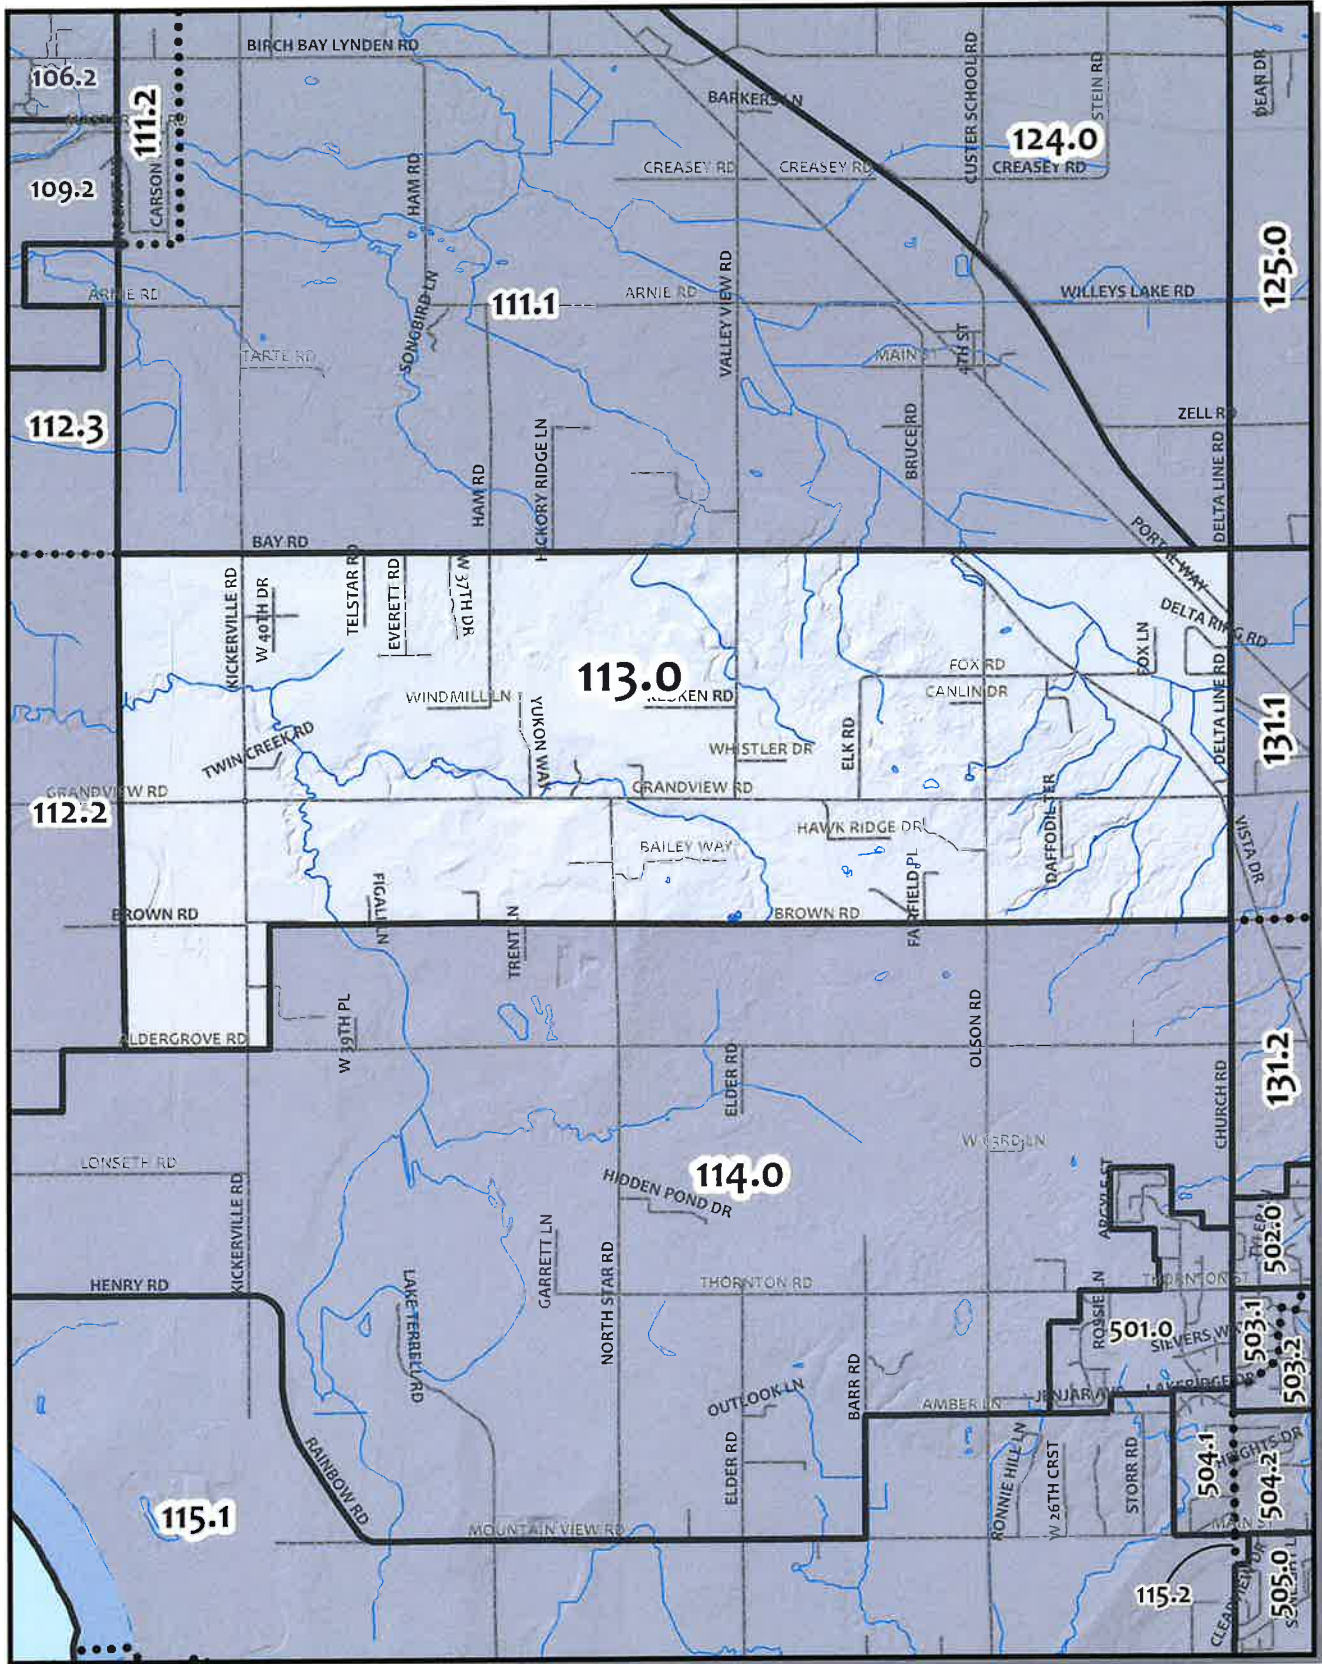

Whatcom County Precinct 113

County Council District 5
Legislative District 42
Congressional District 2