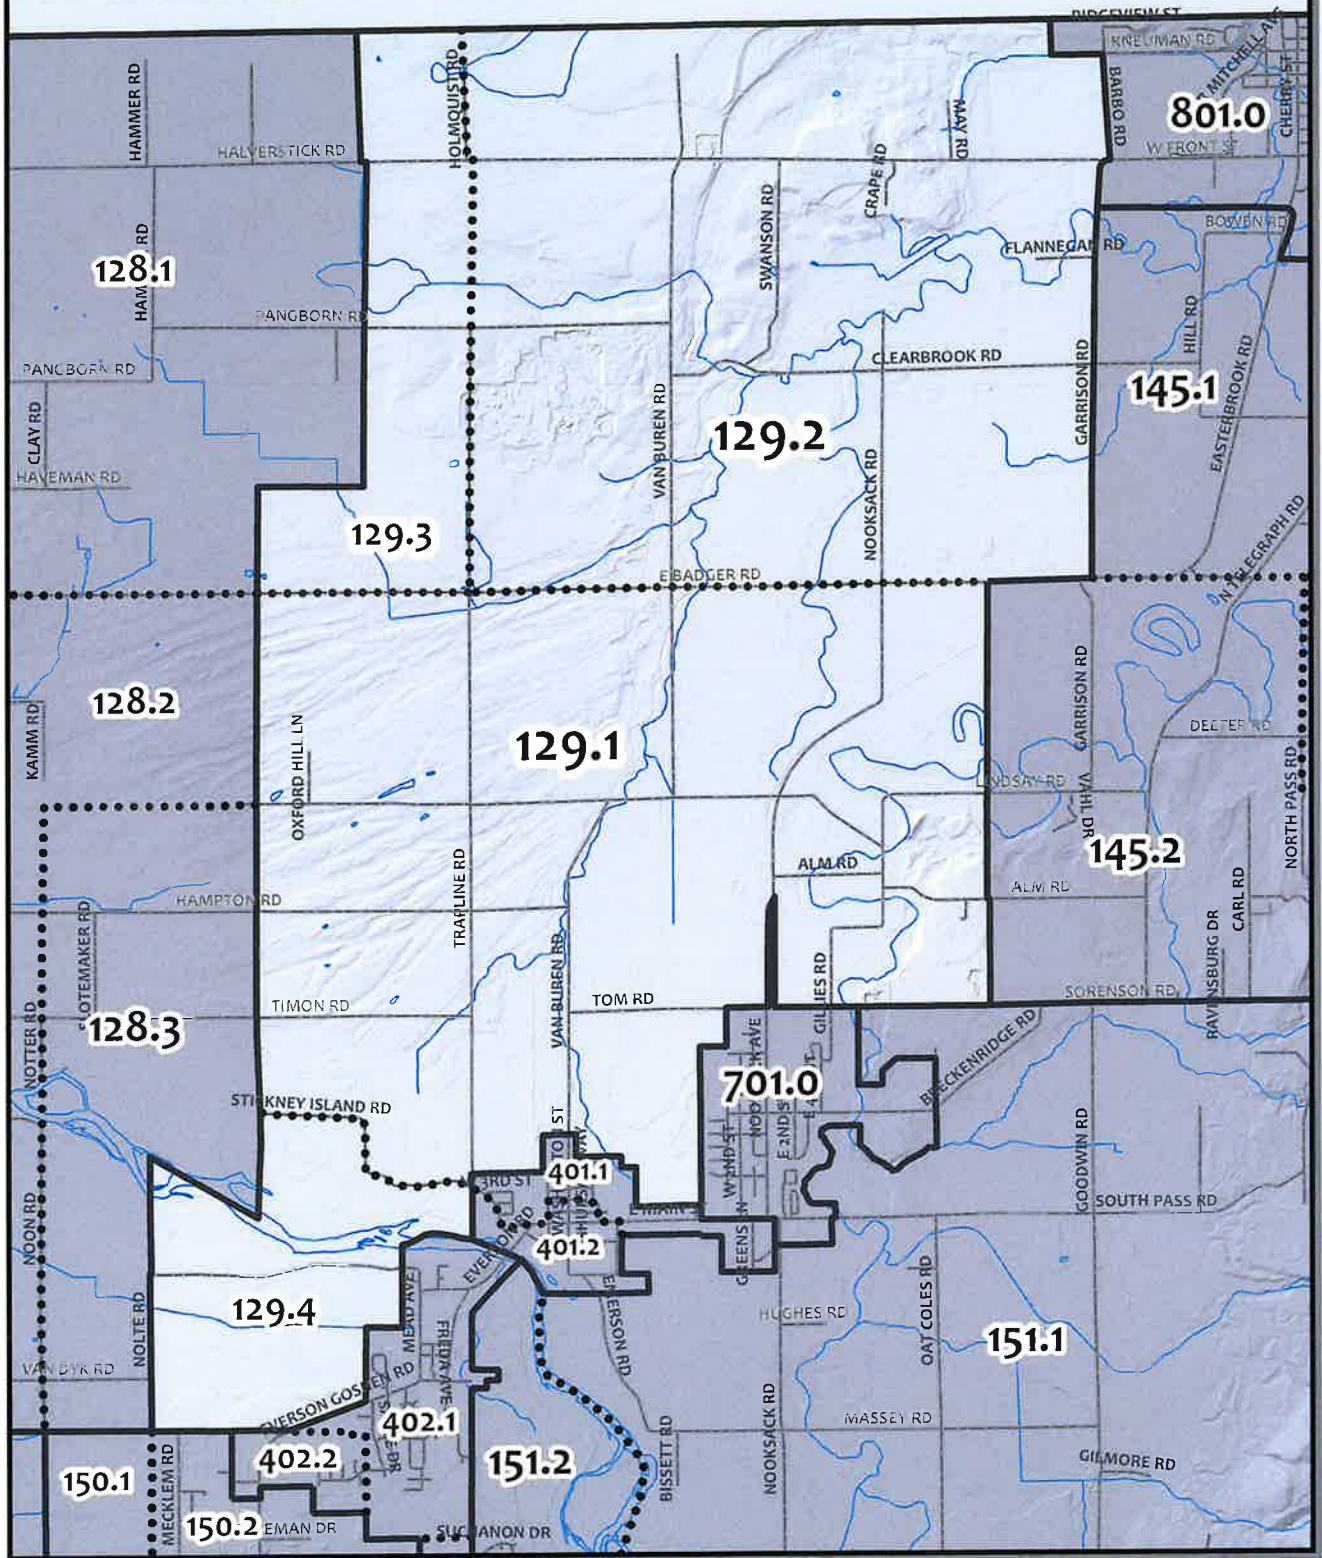

British Columbia

Whatcom County Precinct 129

County Council District 4
Legislative District 42
Congressional District 2