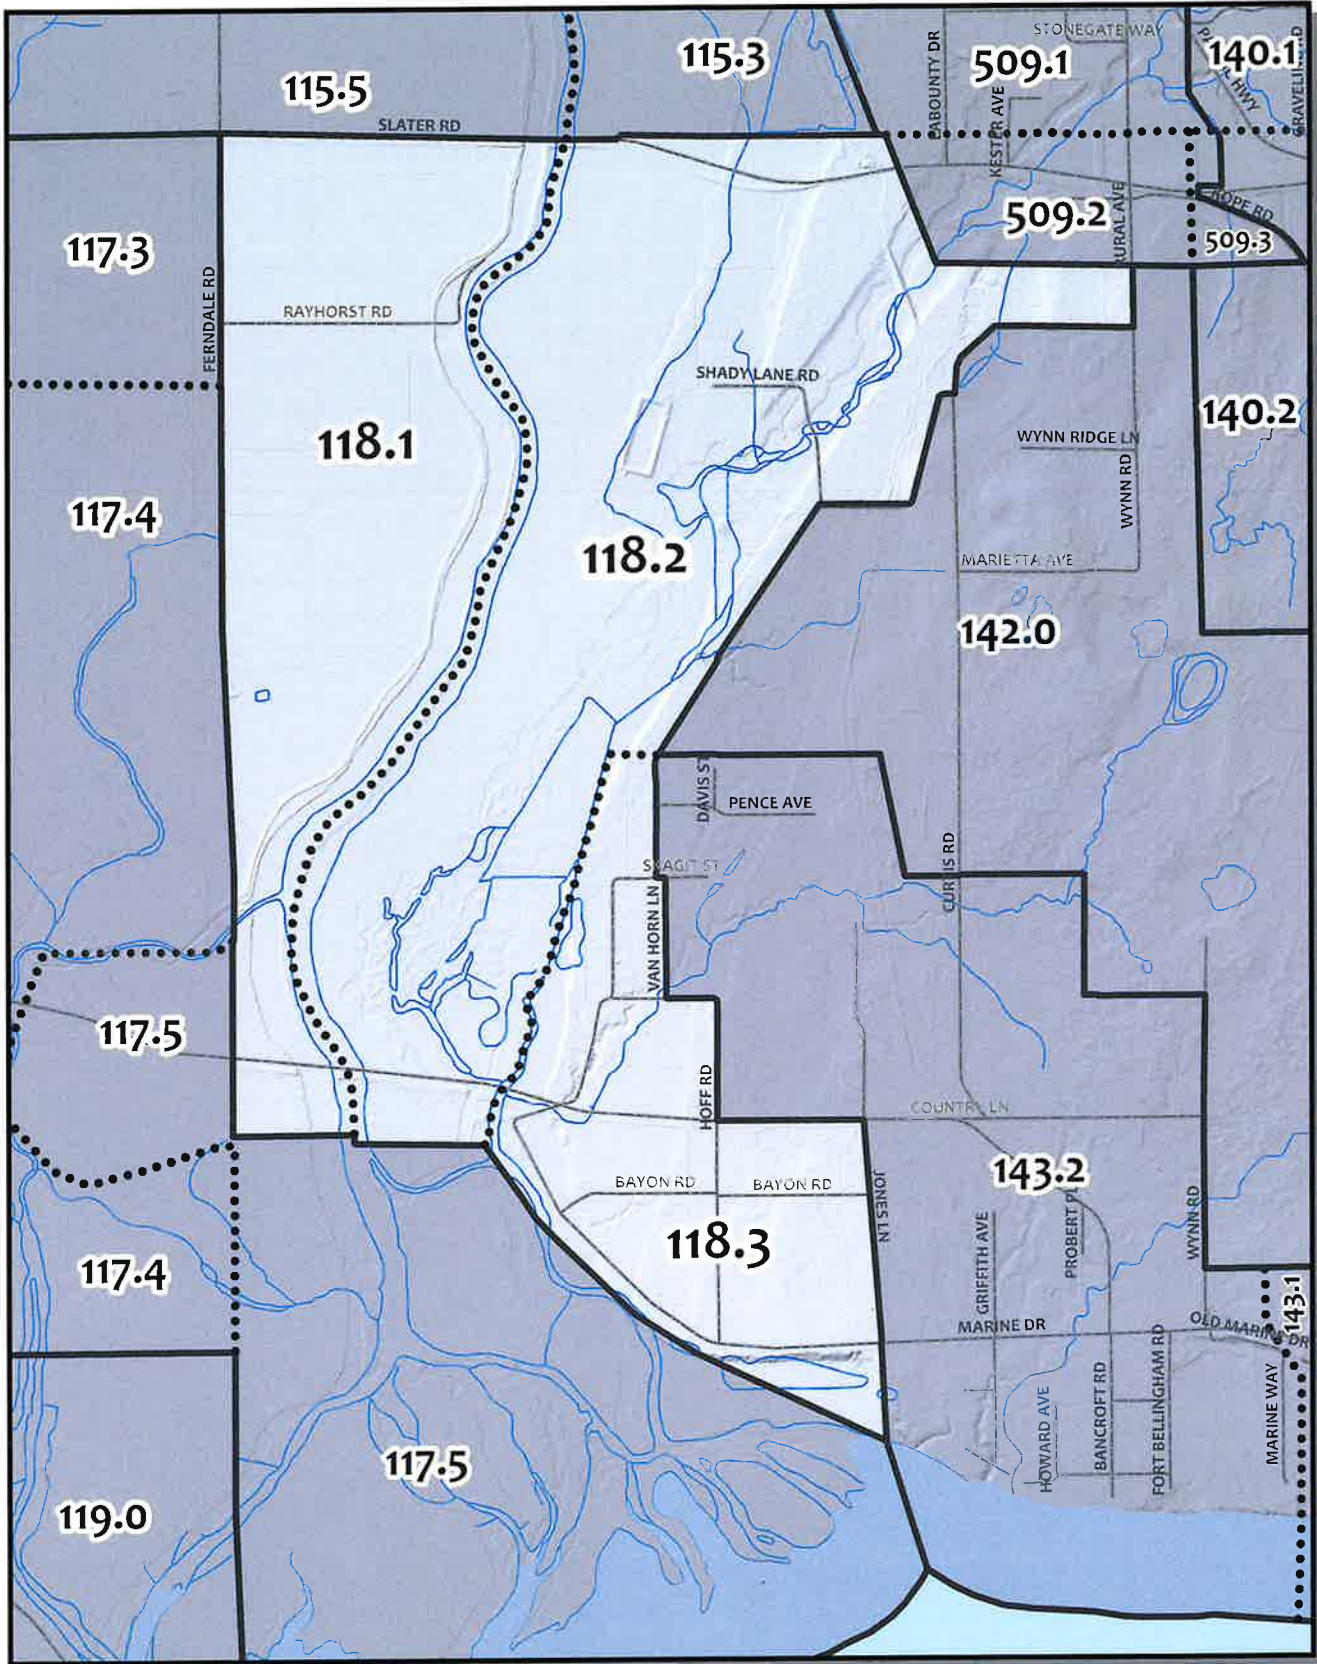

Whatcom County Precinct 118

County Council District 5
Legislative District 42
Congressional District 2

0 387.5 775 1,550 Feet